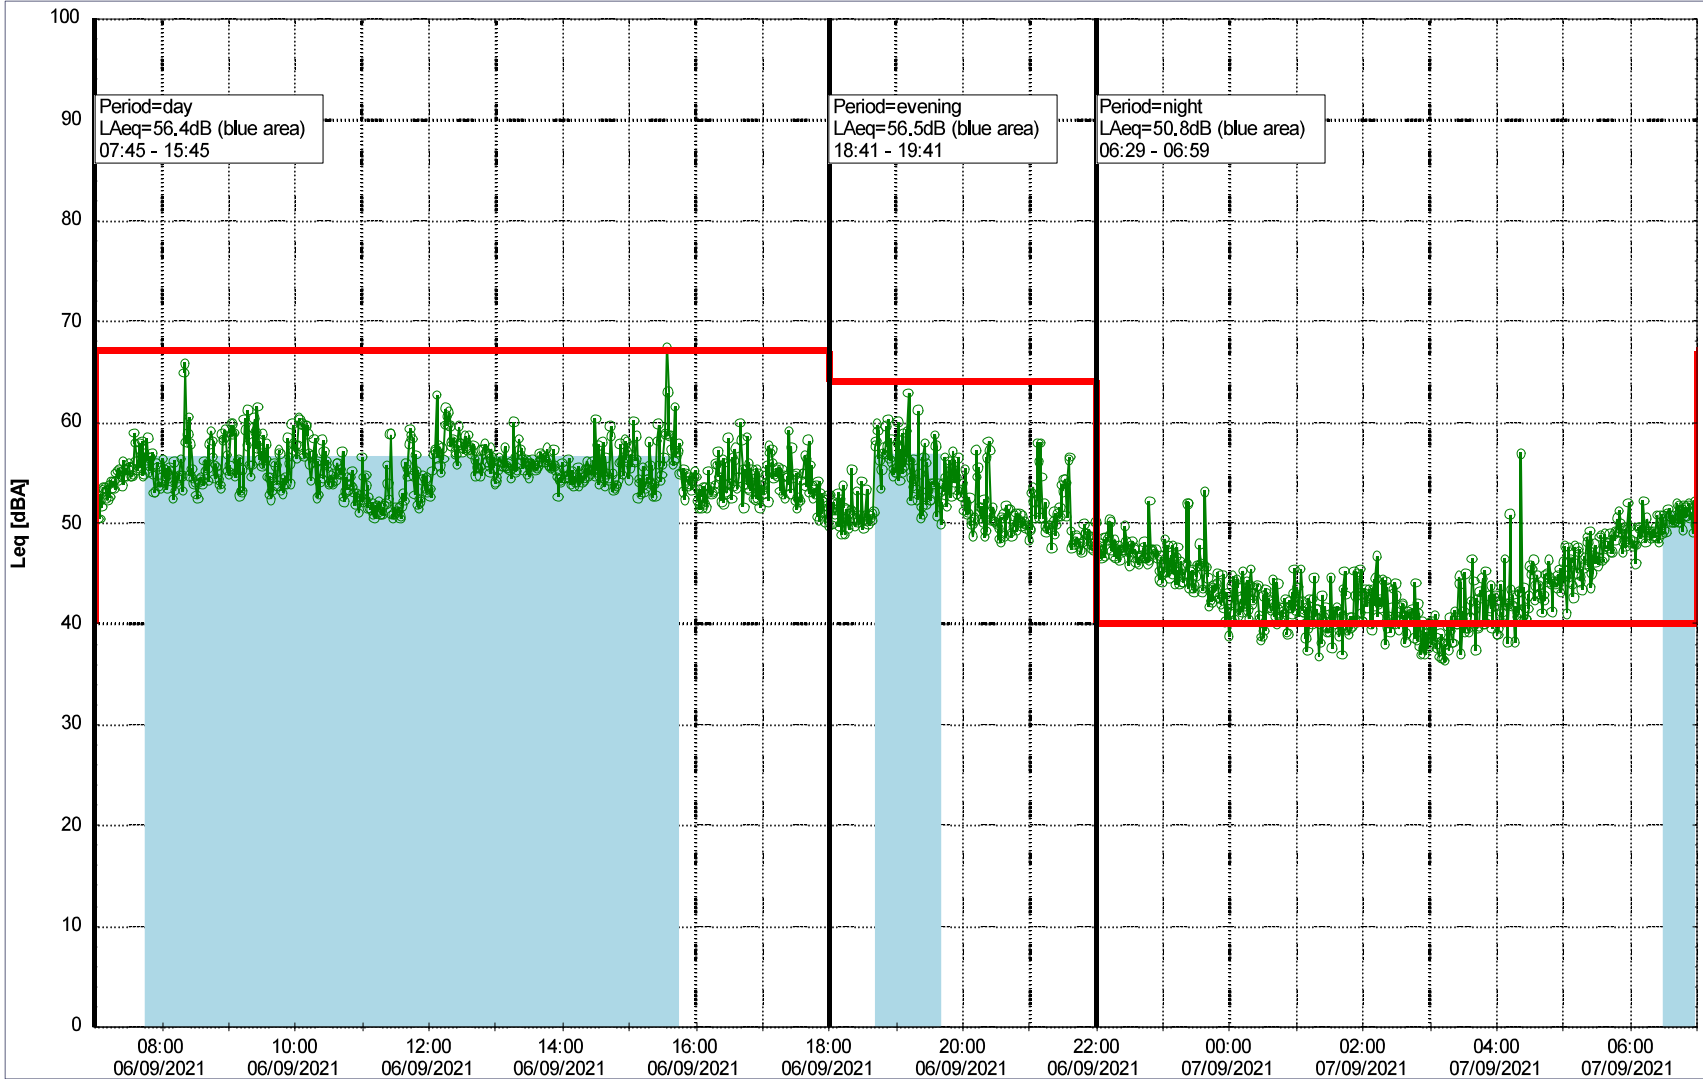

Project: Kronos Sydhavnen
Construction: Sluseholmen
Location: N-V

Plan View

0 5 10 15 20 [m]

Remarks

...

Noise Time Related Diagram

06/09/2021
07/09/2021

SLU_NS01

Project: Kronos Sydhavnen
Construction: Sluseholmen
Location: N-V

Plan View

Noise Time Related Diagram

07/09/2021
08/09/2021

○○○○ SLU_NS01

0 5 10 15 20 [m]

Remarks

...

Project: Kronos Sydhavnen
Construction: Sluseholmen
Location: N-V

Plan View

Noise Time Related Diagram

08/09/2021
09/09/2021

SLU_NS01

Remarks

...

Project: Kronos Sydhavnen
Construction: Sluseholmen
Location: N-V

Noise Time Related Diagram

○○○○ SLU_NS01

Remarks

...

Project: Kronos Sydhavnen
Construction: Sluseholmen
Location: N-V

Plan View

Noise Time Related Diagram

12/09/2021
13/09/2021