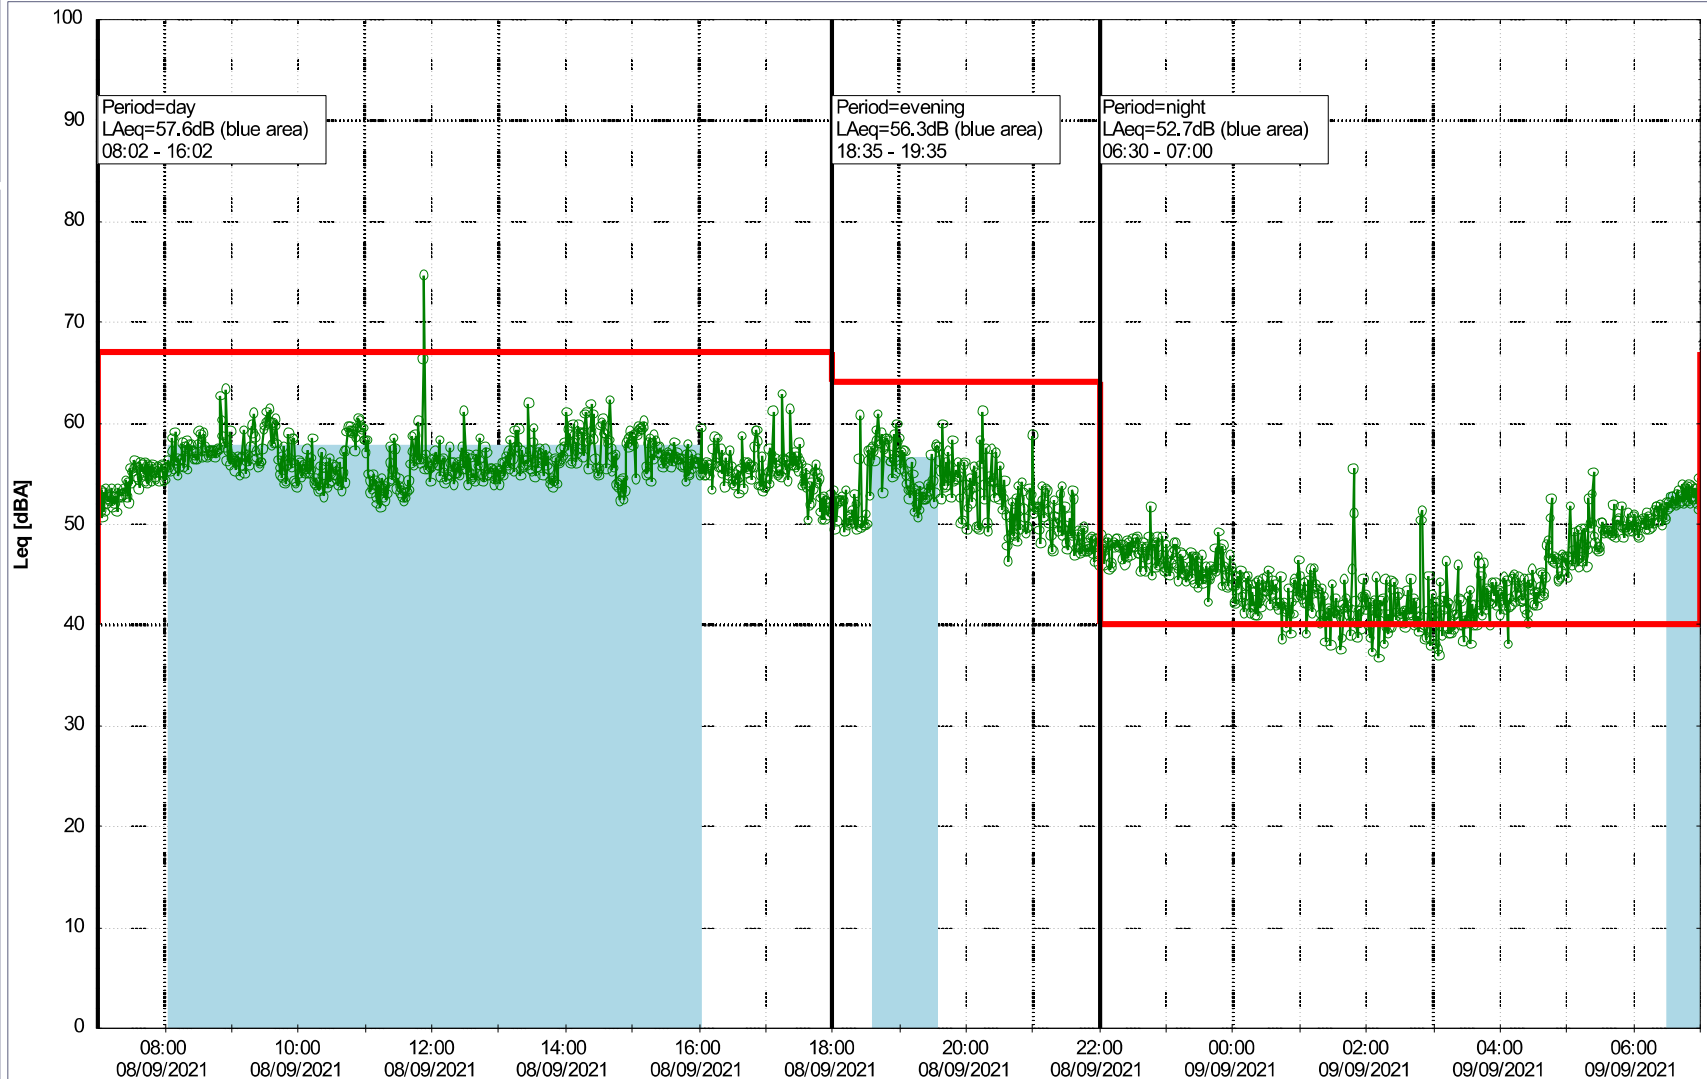

Project: Kronos Sydhavnen
Construction: Sluseholmen
Location: N-V

Plan View

Noise Time Related Diagram

08/09/2021
09/09/2021

SLU_NS01

Remarks

...

Project: Kronos Sydhavnen
Construction: Sluseholmen
Location: N-V

Plan View

Noise Time Related Diagram

09/09/2021
10/09/2021

SLU_NS01

Remarks

...

Project: Kronos Sydhavnen
Construction: Sluseholmen
Location: N-V

Plan View

0 5 10 15 20 [m]

Remarks

Noise Time Related Diagram

10/09/2021
11/09/2021

○○○○ SLU_NS01

Project: Kronos Sydhavnen
Construction: Sluseholmen
Location: N-V

11/09/2021
12/09/2021

Plan View

Noise Time Related Diagram

○○○○ SLU_NS01

Remarks

...

Project: Kronos Sydhavnen
Construction: Sluseholmen
Location: N-V

Plan View

Noise Time Related Diagram

12/09/2021
13/09/2021