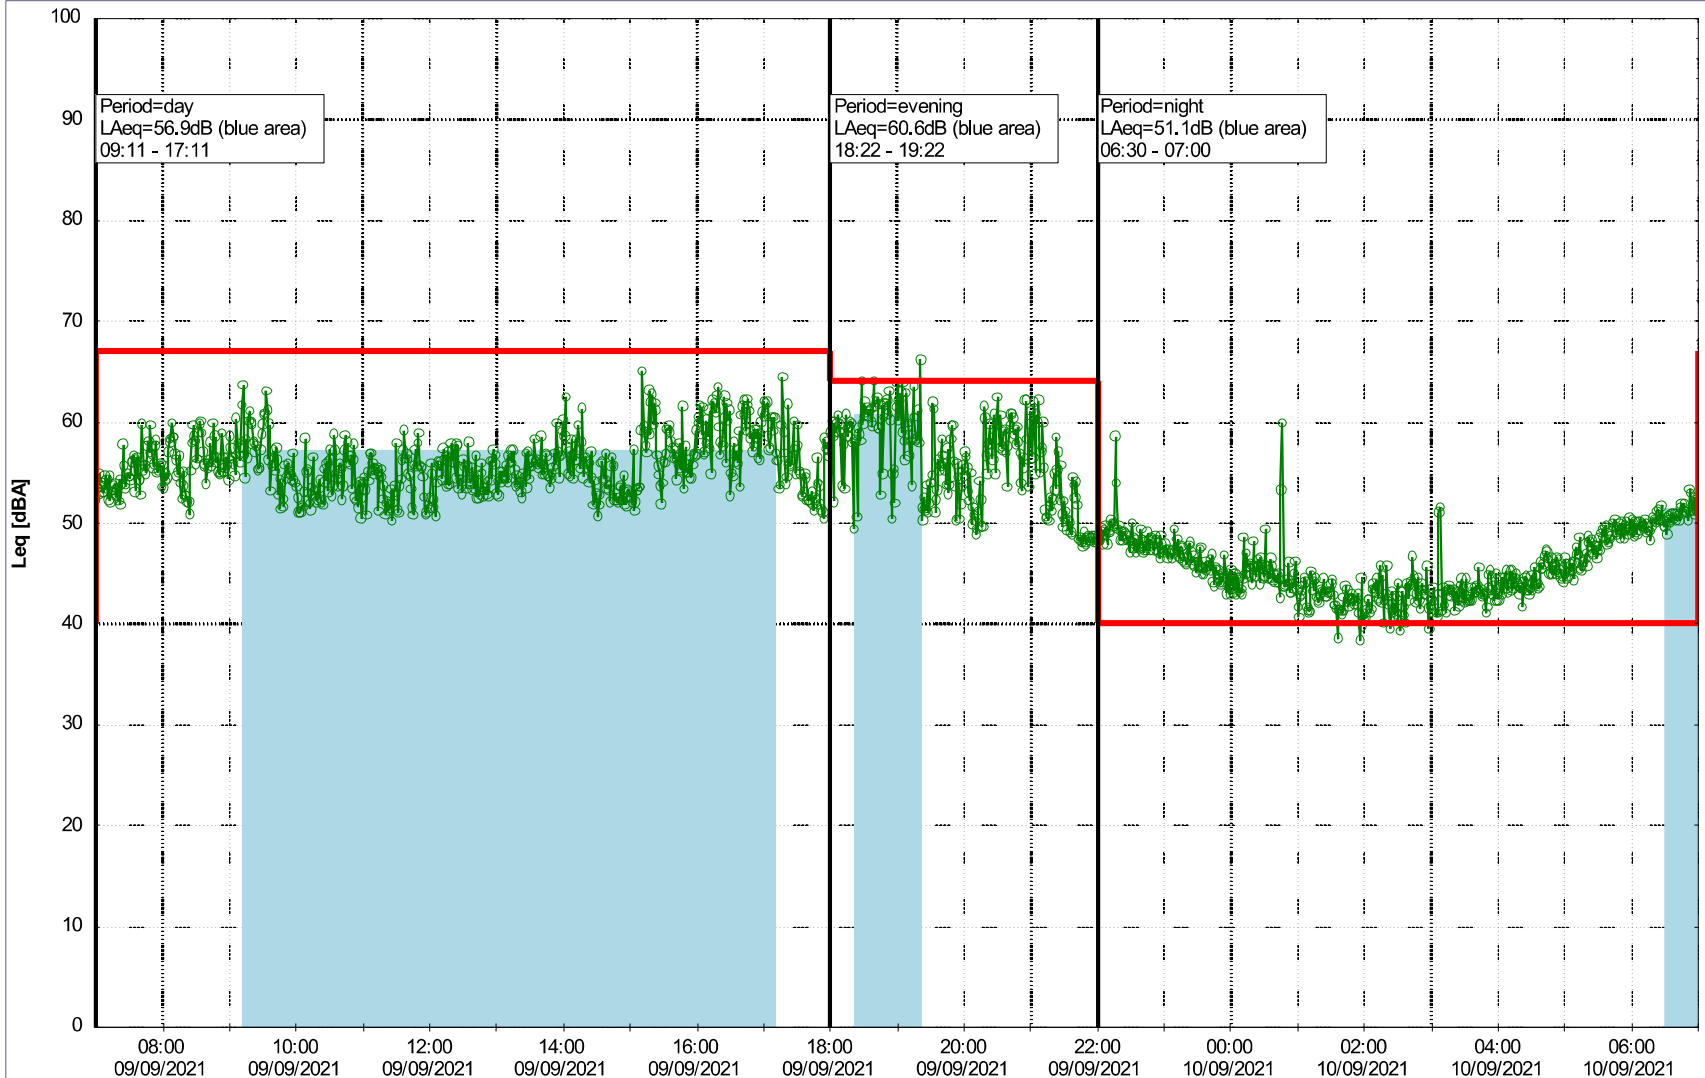

Plan View

Noise Time Related Diagram

09/09/2021
10/09/2021

SLU_NS01

Remarks

...

Project: Kronos Sydhavnen
Construction: Sluseholmen
Location: N-V

Plan View

0 5 10 15 20 [m]

Remarks

Noise Time Related Diagram

10/09/2021
11/09/2021

○○○○ SLU_NS01

Project: Kronos Sydhavnen
Construction: Sluseholmen
Location: N-V

11/09/2021
12/09/2021

Plan View

Noise Time Related Diagram

○○○○ SLU_NS01

Remarks

...

Project: Kronos Sydhavnen
Construction: Sluseholmen
Location: N-V

Plan View

Noise Time Related Diagram

12/09/2021
13/09/2021