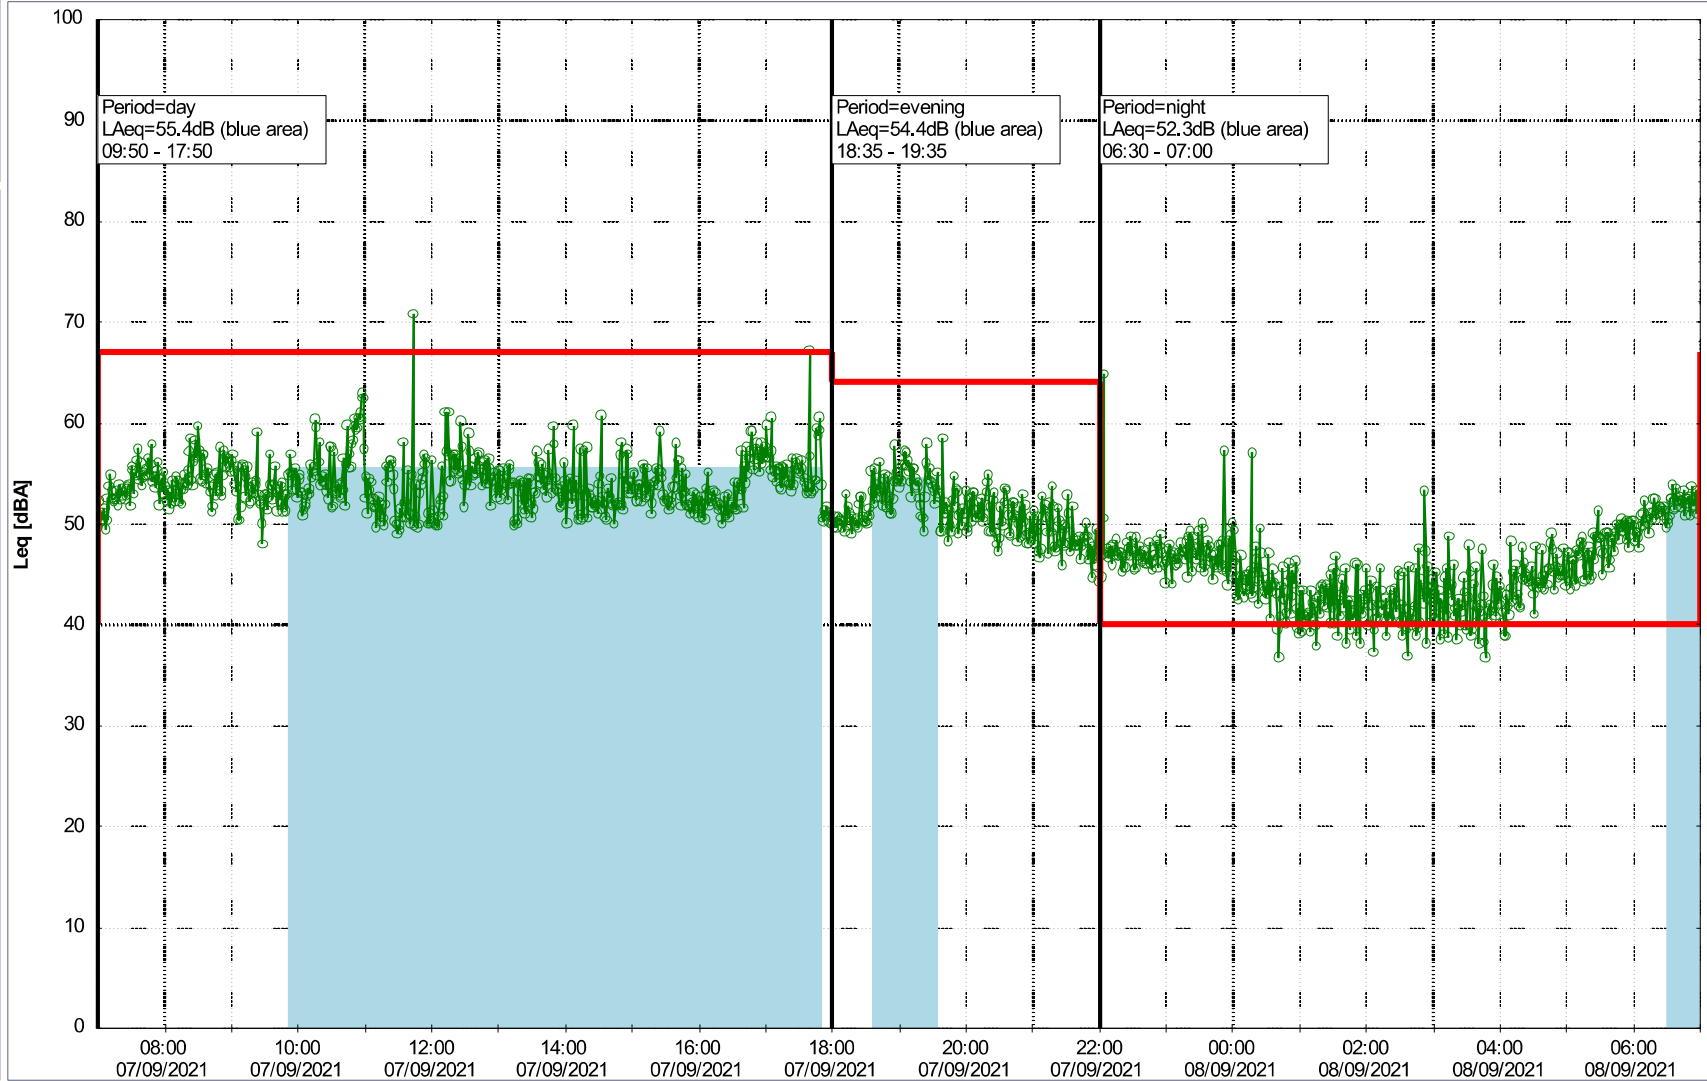

Project: Kronos Sydhavnen
Construction: Sluseholmen
Location: N-V

Plan View

Noise Time Related Diagram

07/09/2021
08/09/2021

○○○○ SLU_NS01

0 5 10 15 20 [m]

Remarks

...

Project: Kronos Sydhavnen
Construction: Sluseholmen
Location: N-V

Plan View

Noise Time Related Diagram

08/09/2021
09/09/2021

SLU_NS01

Remarks

...

Project: Kronos Sydhavnen
Construction: Sluseholmen
Location: N-V

Plan View

Noise Time Related Diagram

09/09/2021
10/09/2021

SLU_NS01

Remarks

...

Project: Kronos Sydhavnen
Construction: Sluseholmen
Location: N-V

Plan View

Noise Time Related Diagram

○○○○ SLU_NS01

Remarks

...

Project: Kronos Sydhavnen
Construction: Sluseholmen
Location: N-V

Plan View

Noise Time Related Diagram

12/09/2021
13/09/2021