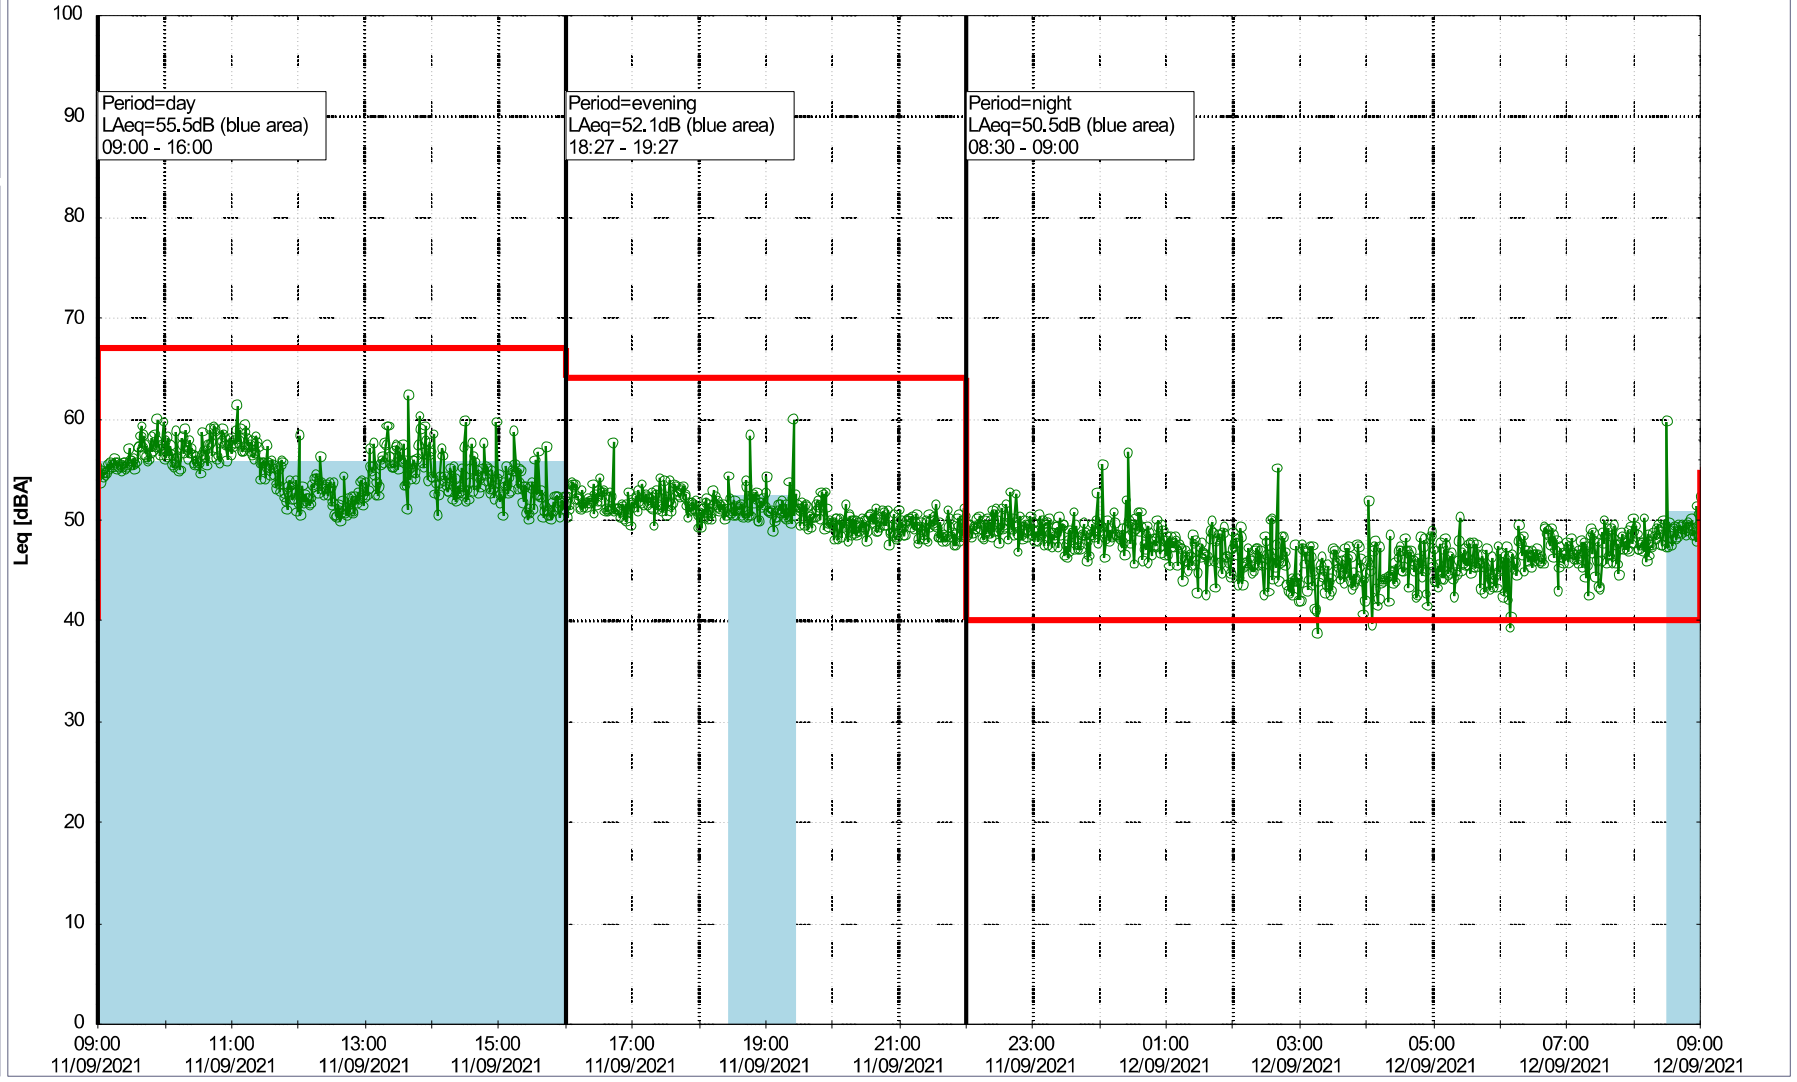

0 5 10 15 20 [m]

Remarks

Noise Time Related Diagram

10/09/2021
11/09/2021

○○○○ SLU_NS01

Project: Kronos Sydhavnen
Construction: Sluseholmen
Location: N-V

11/09/2021
12/09/2021

Plan View

Noise Time Related Diagram

○○○○ SLU_NS01

Remarks

...

Project: Kronos Sydhavnen
Construction: Sluseholmen
Location: N-V

Plan View

Noise Time Related Diagram

12/09/2021
13/09/2021