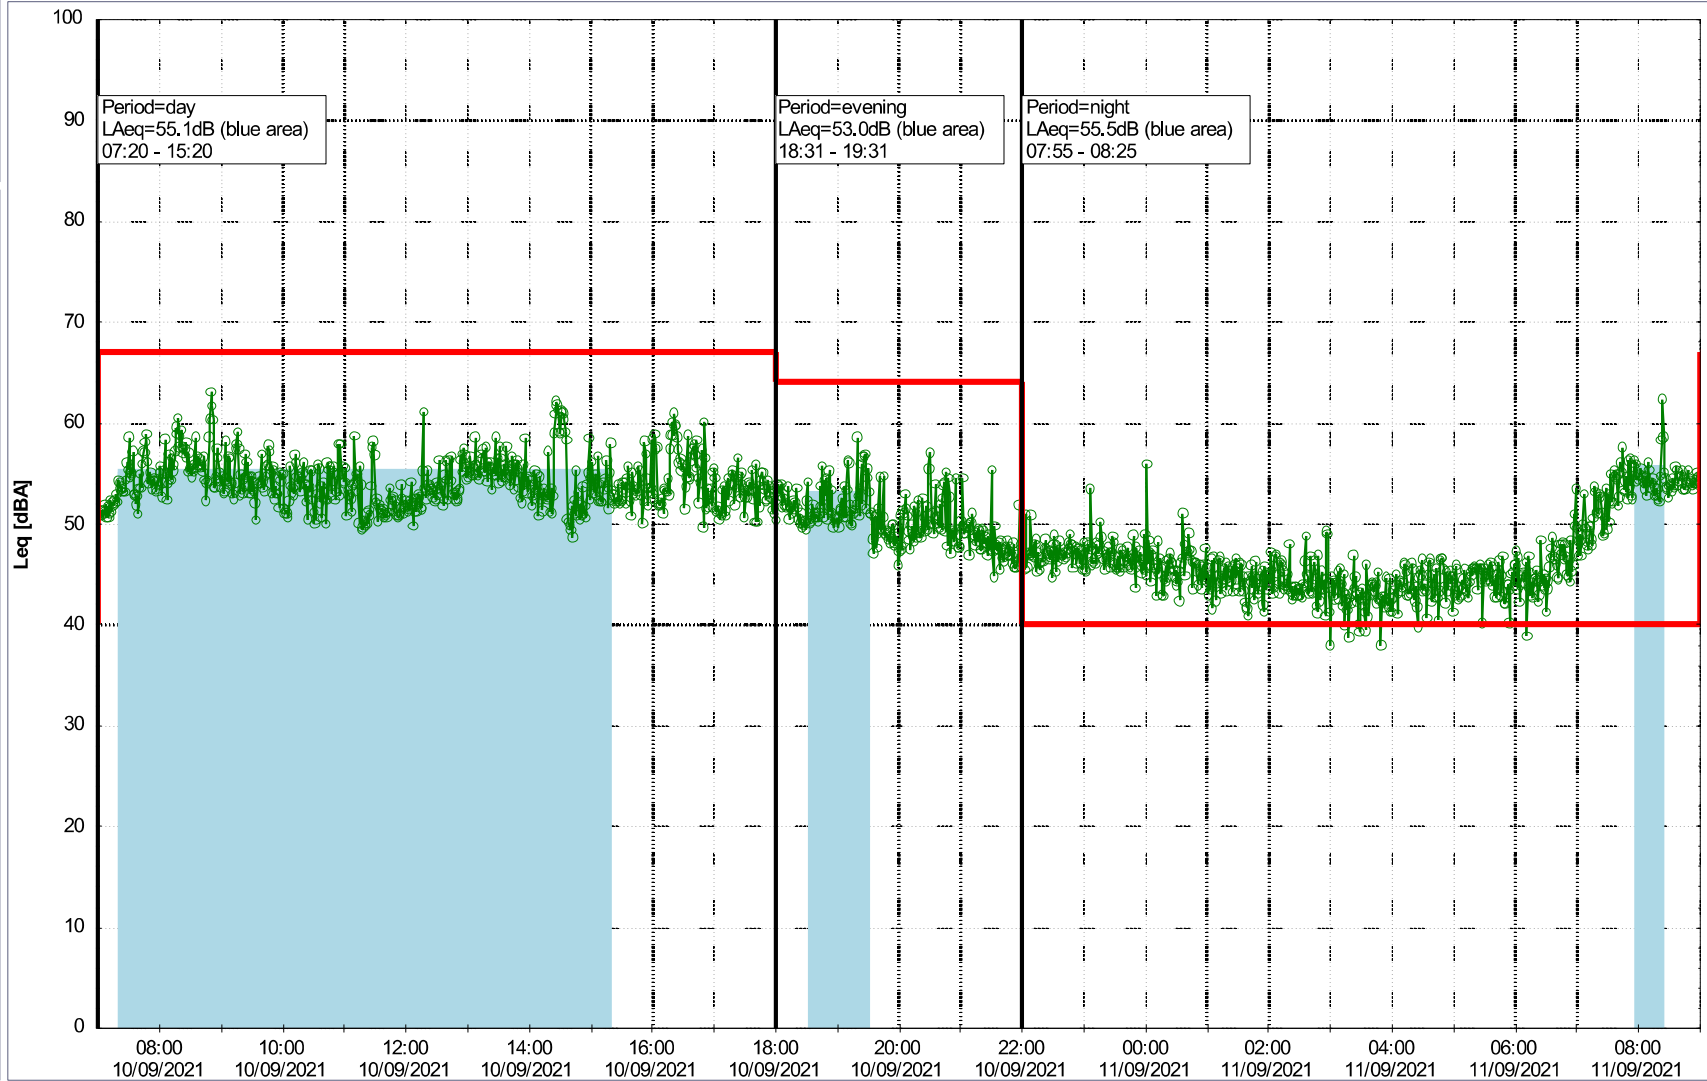

Plan View

Noise Time Related Diagram

09/09/2021
10/09/2021

SLU_NS01

Remarks

...

Project: Kronos Sydhavnen
Construction: Sluseholmen
Location: N-V

Plan View

0 5 10 15 20 [m]

Remarks

Noise Time Related Diagram

10/09/2021
11/09/2021

○○○○ SLU_NS01

Project: Kronos Sydhavnen
Construction: Sluseholmen
Location: N-V

11/09/2021
12/09/2021

Plan View

Noise Time Related Diagram

○○○○ SLU_NS01

Remarks

...

Project: Kronos Sydhavnen
Construction: Sluseholmen
Location: N-V

Plan View

Noise Time Related Diagram

12/09/2021
13/09/2021