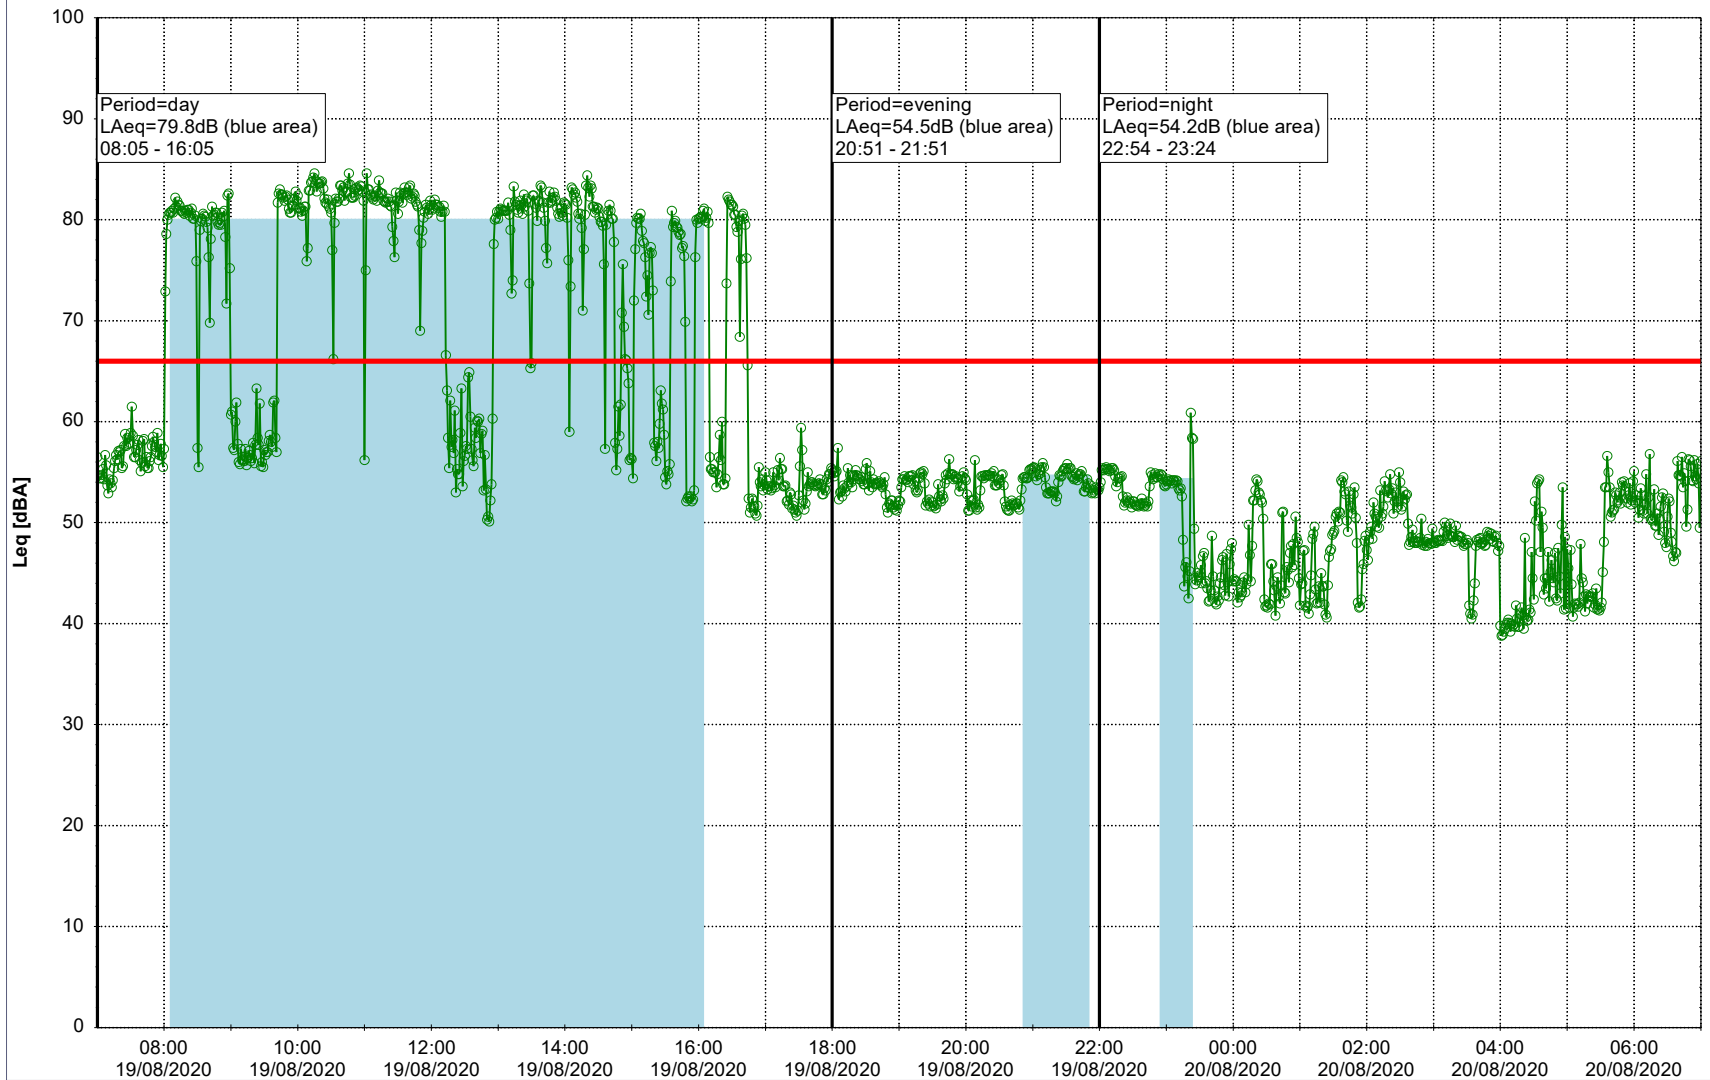

Plan View

Remarks

- Ørsted Værket

Noise Time Related Diagram

18/08/2020
19/08/2020

○○○ EBR-OVK_NS02

Project: Kronos Sydhavnen
Construction: Enghave Brygge
Location: N-V

Plan View

Remarks

- Ørsted Værket

Noise Time Related Diagram

19/08/2020
20/08/2020

○○○ EBR-OVK_NS02

Project: Kronos Sydhavnen
Construction: Enghave Brygge
Location: N-V

Plan View

Remarks

- Ørsted Værket

Noise Time Related Diagram

20/08/2020
21/08/2020

○○○ EBR-OVK_NS02

Project: Kronos Sydhavnen
Construction: Enghave Brygge
Location: N-V

Plan View

Remarks

...

Noise Time Related Diagram

21/08/2020
22/08/2020

○○○○ EBR-OVK_NS02

Project: Kronos Sydhavnen
Construction: Enghave Brygge
Location: N-V

Plan View

Remarks

- Ørsted Værket

Noise Time Related Diagram