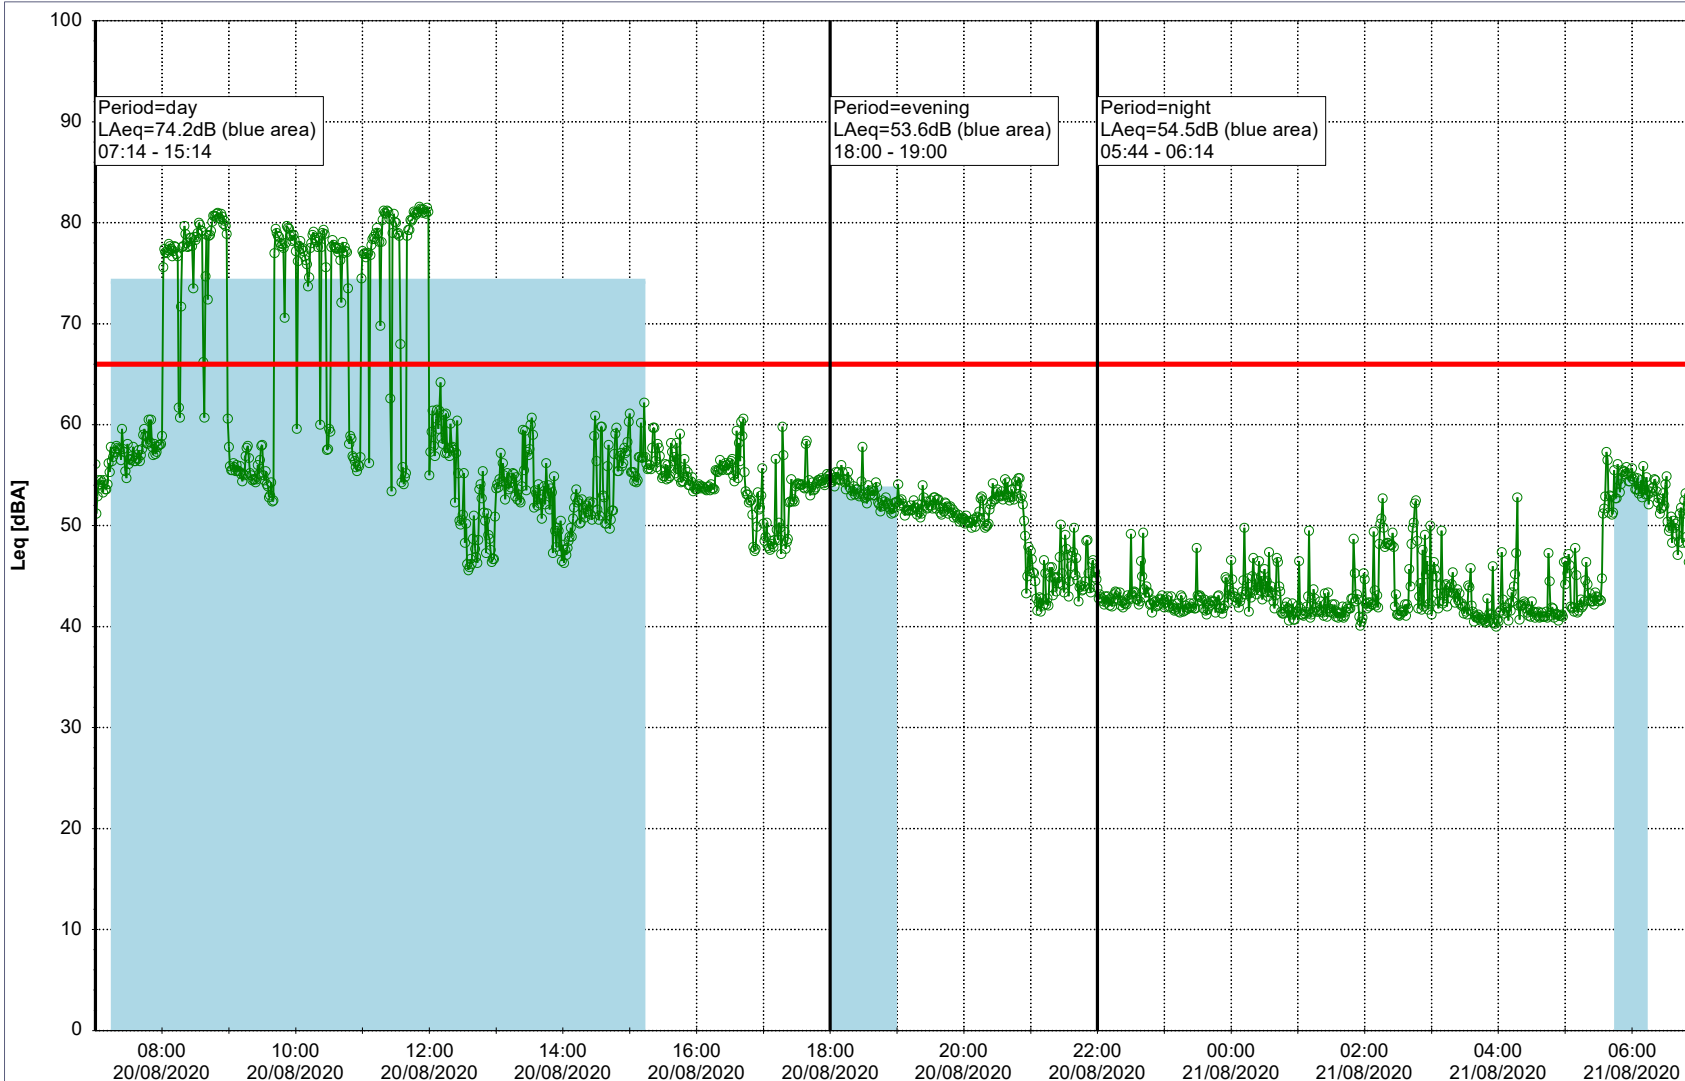

Remarks

- Ørsted Værket

Noise Time Related Diagram

19/08/2020
20/08/2020

○○○ EBR-OVK_NS02

Project: Kronos Sydhavnen
Construction: Enghave Brygge
Location: N-V

Plan View

Remarks

- Ørsted Værket

Noise Time Related Diagram

20/08/2020
21/08/2020

○○○ EBR-OVK_NS02

Project: Kronos Sydhavnen
Construction: Enghave Brygge
Location: N-V

Plan View

Remarks

...

Noise Time Related Diagram

21/08/2020
22/08/2020

○○○○ EBR-OVK_NS02

Project: Kronos Sydhavnen
Construction: Enghave Brygge
Location: N-V

Plan View

Remarks

- Ørsted Værket

Noise Time Related Diagram

22/08/2020
23/08/2020

○○○ EBR-OVK_NS02

Project: Kronos Sydhavnen
Construction: Enghave Brygge
Location: N-V

Plan View

Remarks

- Ørsted Værket

Noise Time Related Diagram

23/08/2020
24/08/2020