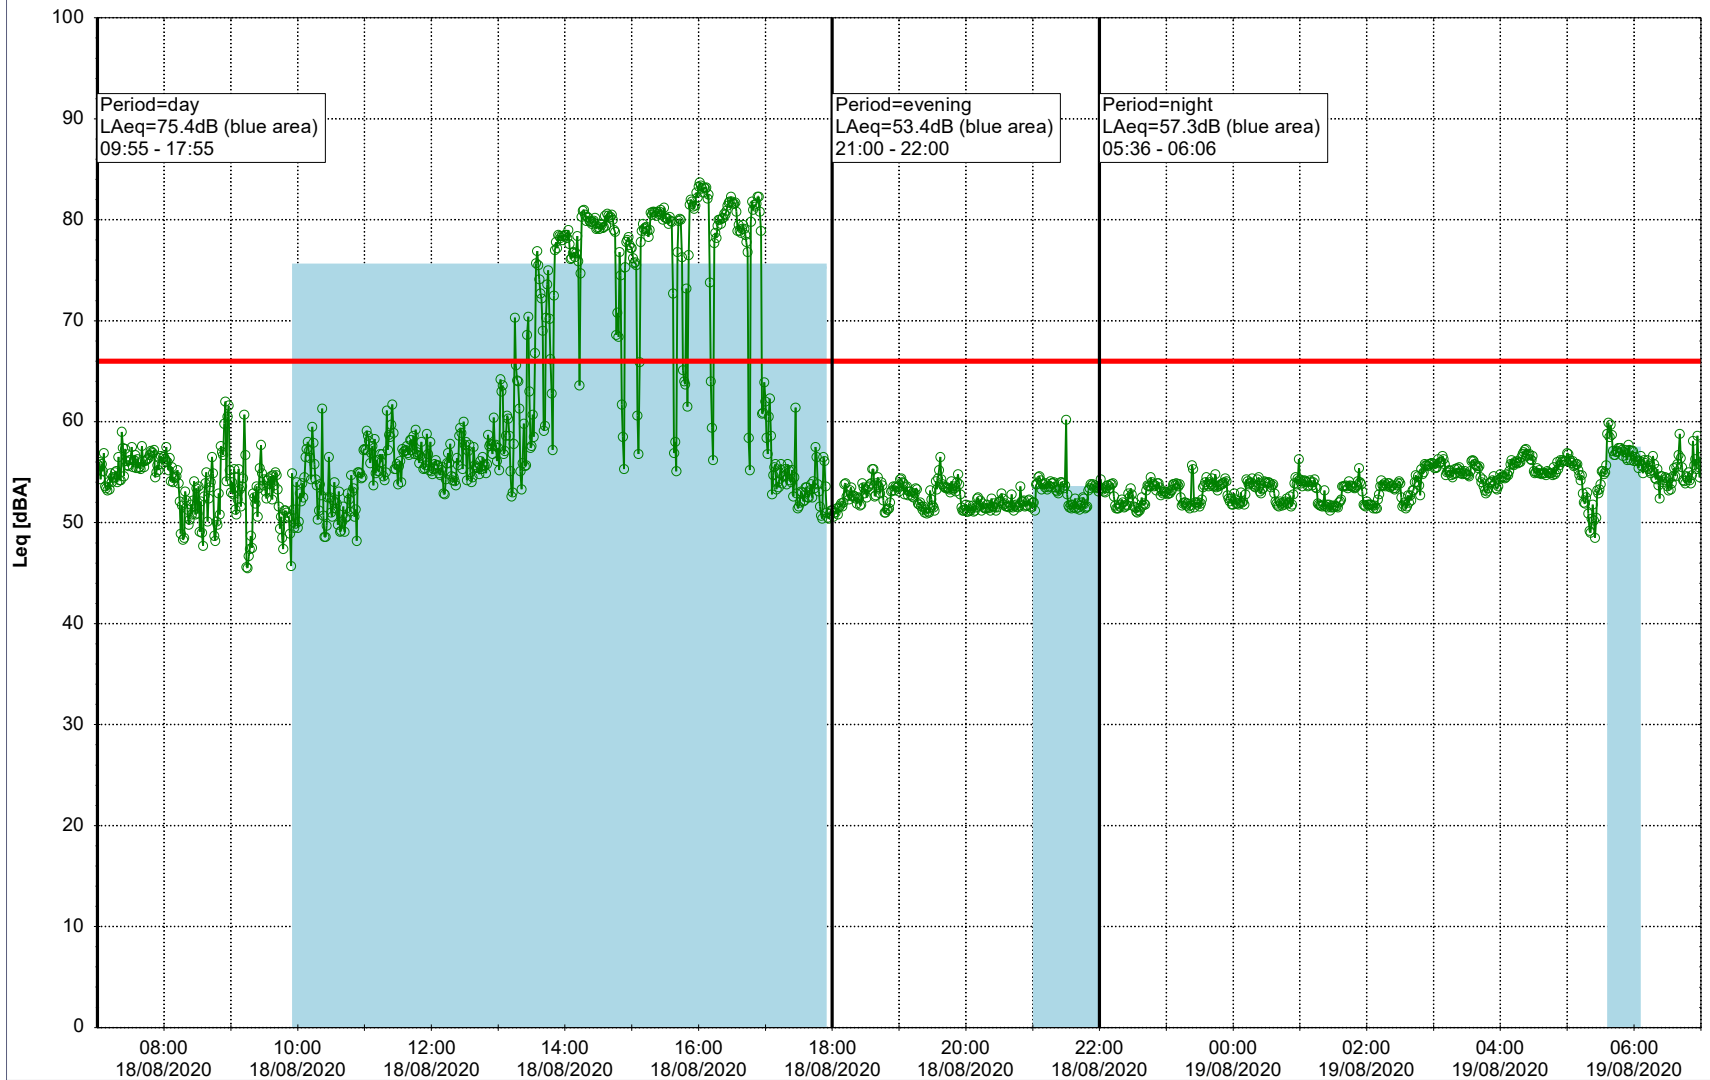

Plan View

Remarks

- Ørsted Værket

Noise Time Related Diagram

18/08/2020
19/08/2020

○○○ EBR-OVK_NS02

Project: Kronos Sydhavnen
Construction: Enghave Brygge
Location: N-V

Plan View

Remarks

- Ørsted Værket

Noise Time Related Diagram

19/08/2020
20/08/2020

○○○ EBR-OVK_NS02

Project: Kronos Sydhavnen
Construction: Enghave Brygge
Location: N-V

Plan View

Remarks

- Ørsted Værket

Noise Time Related Diagram

20/08/2020
21/08/2020

○○○ EBR-OVK_NS02

Project: Kronos Sydhavnen
Construction: Enghave Brygge
Location: N-V

Plan View

Remarks

...

Noise Time Related Diagram

21/08/2020
22/08/2020

○○○○ EBR-OVK_NS02

Project: Kronos Sydhavnen
Construction: Enghave Brygge
Location: N-V

Plan View

Remarks

- Ørsted Værket

Noise Time Related Diagram