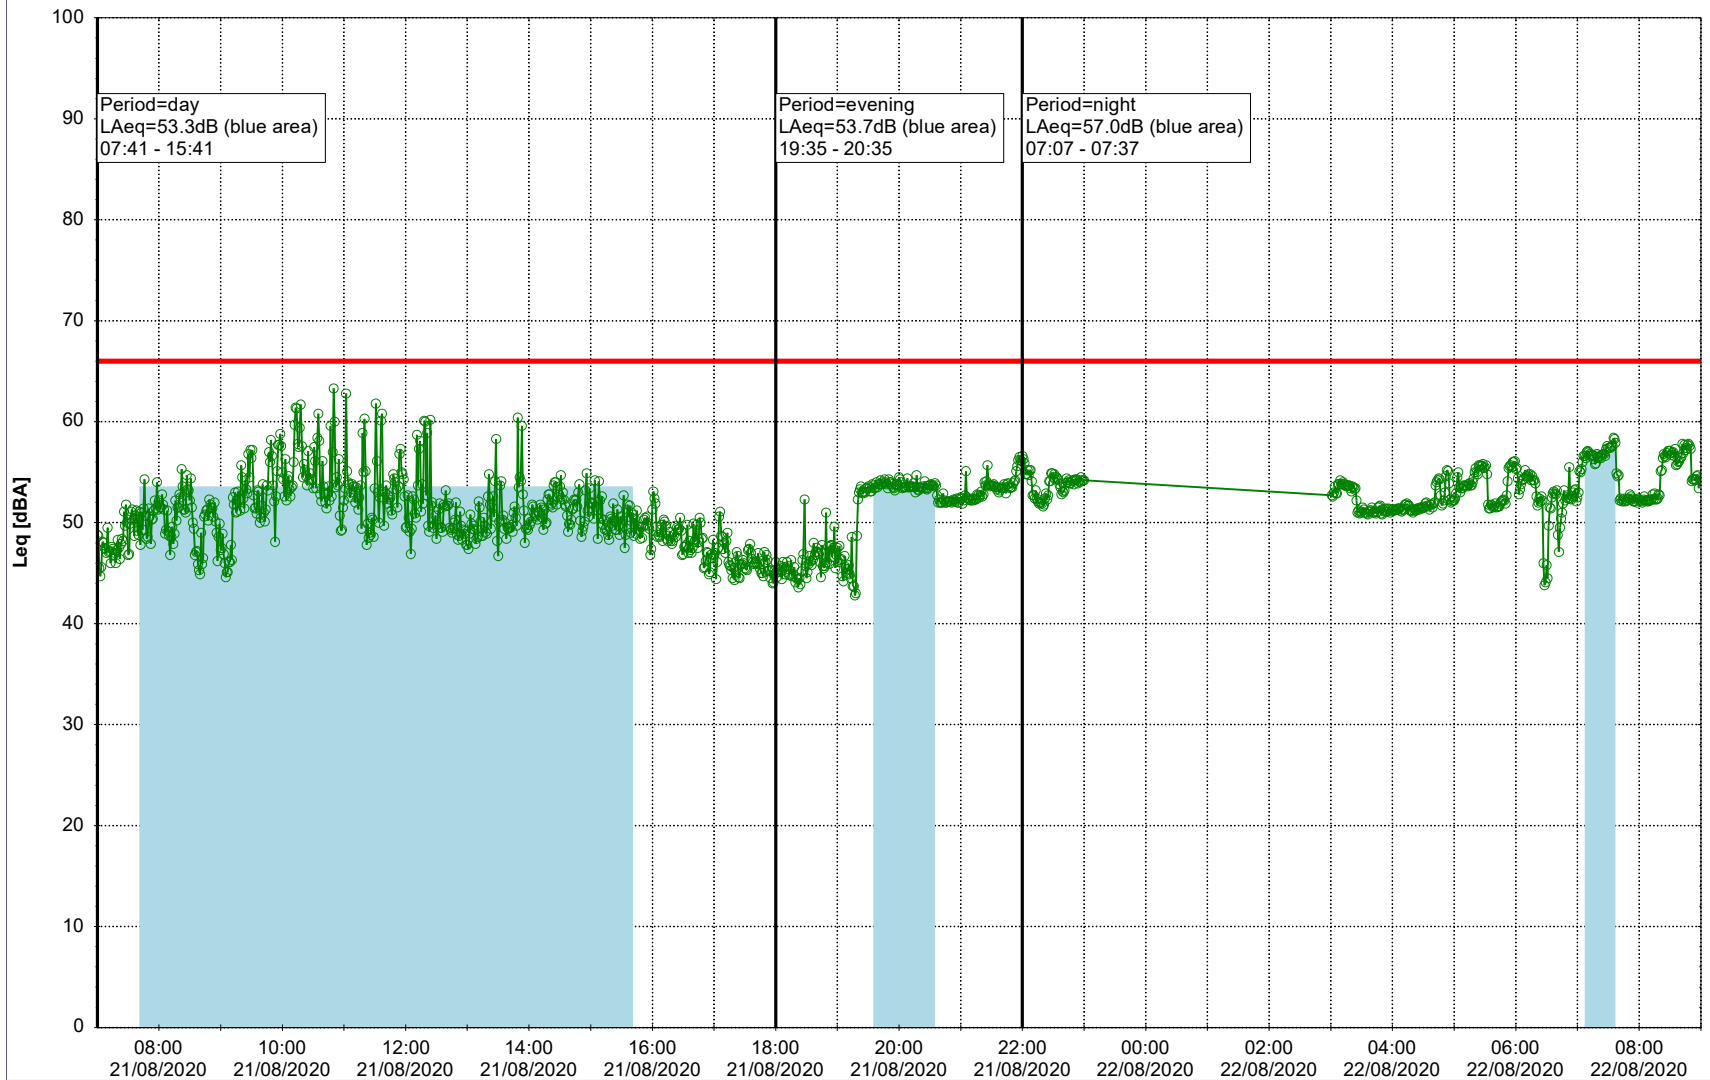

Remarks

- Ørsted Værket

Noise Time Related Diagram

19/08/2020
20/08/2020

○○○ EBR-OVK_NS02

Project: Kronos Sydhavnen
Construction: Enghave Brygge
Location: N-V

Plan View

Remarks

- Ørsted Værket

Noise Time Related Diagram

20/08/2020
21/08/2020

○○○ EBR-OVK_NS02

Project: Kronos Sydhavnen
Construction: Enghave Brygge
Location: N-V

Plan View

Remarks

...

Noise Time Related Diagram

21/08/2020
22/08/2020

○○○○ EBR-OVK_NS02

Project: Kronos Sydhavnen
Construction: Enghave Brygge
Location: N-V

Plan View

Remarks

- Ørsted Værket

Noise Time Related Diagram

22/08/2020
23/08/2020

○○○ EBR-OVK_NS02

Project: Kronos Sydhavnen
Construction: Enghave Brygge
Location: N-V

Plan View

Remarks

- Ørsted Værket

Noise Time Related Diagram

23/08/2020
24/08/2020