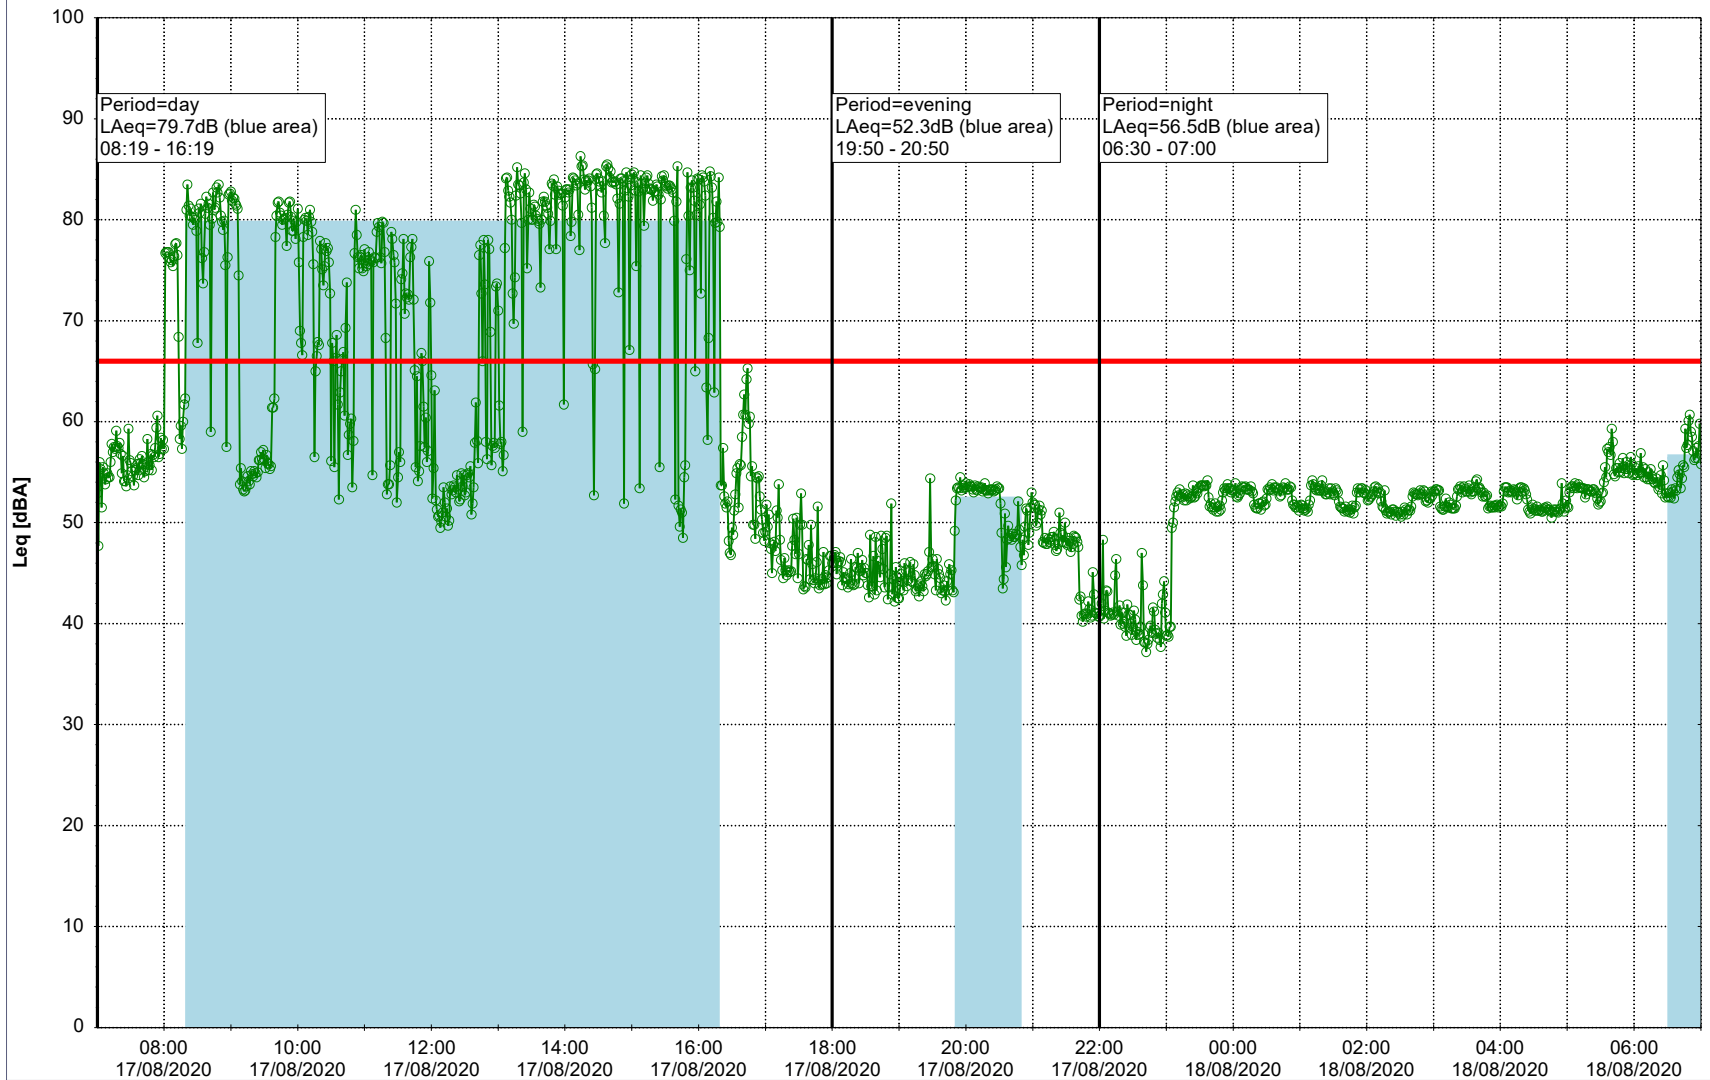

Project: Kronos Sydhavnen
Construction: Enghave Brygge
Location: N-V

Plan View

Remarks

- Ørsted Værket

Noise Time Related Diagram

17/08/2020
18/08/2020

○○○ EBR-OVK_NS02