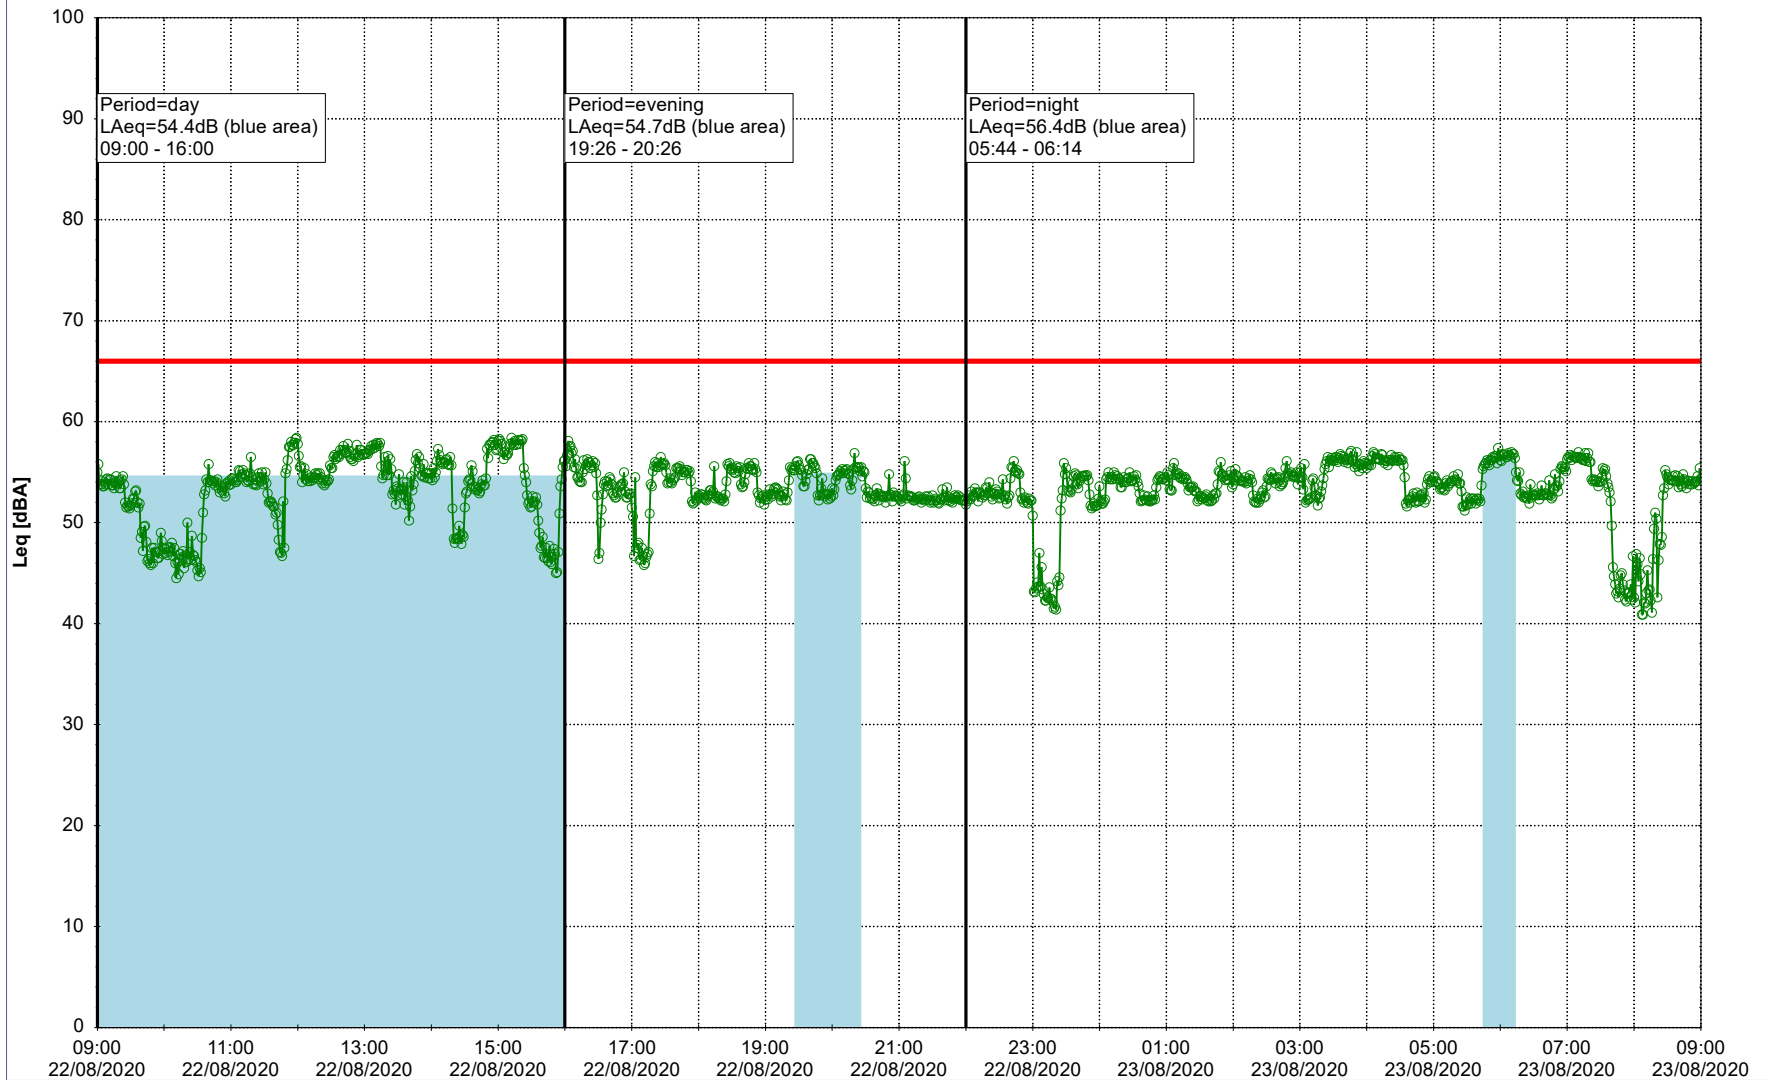

- Ørsted Værket

Noise Time Related Diagram

20/08/2020
21/08/2020

○○○ EBR-OVK_NS02

Project: Kronos Sydhavnen
Construction: Enghave Brygge
Location: N-V

Plan View

Remarks

...

Noise Time Related Diagram

21/08/2020
22/08/2020

○○○○ EBR-OVK_NS02

Project: Kronos Sydhavnen
Construction: Enghave Brygge
Location: N-V

Plan View

Remarks

- Ørsted Værket

Noise Time Related Diagram

22/08/2020
23/08/2020

○○○ EBR-OVK_NS02

Project: Kronos Sydhavnen
Construction: Enghave Brygge
Location: N-V

Plan View

Remarks

- Ørsted Værket

Noise Time Related Diagram

23/08/2020
24/08/2020