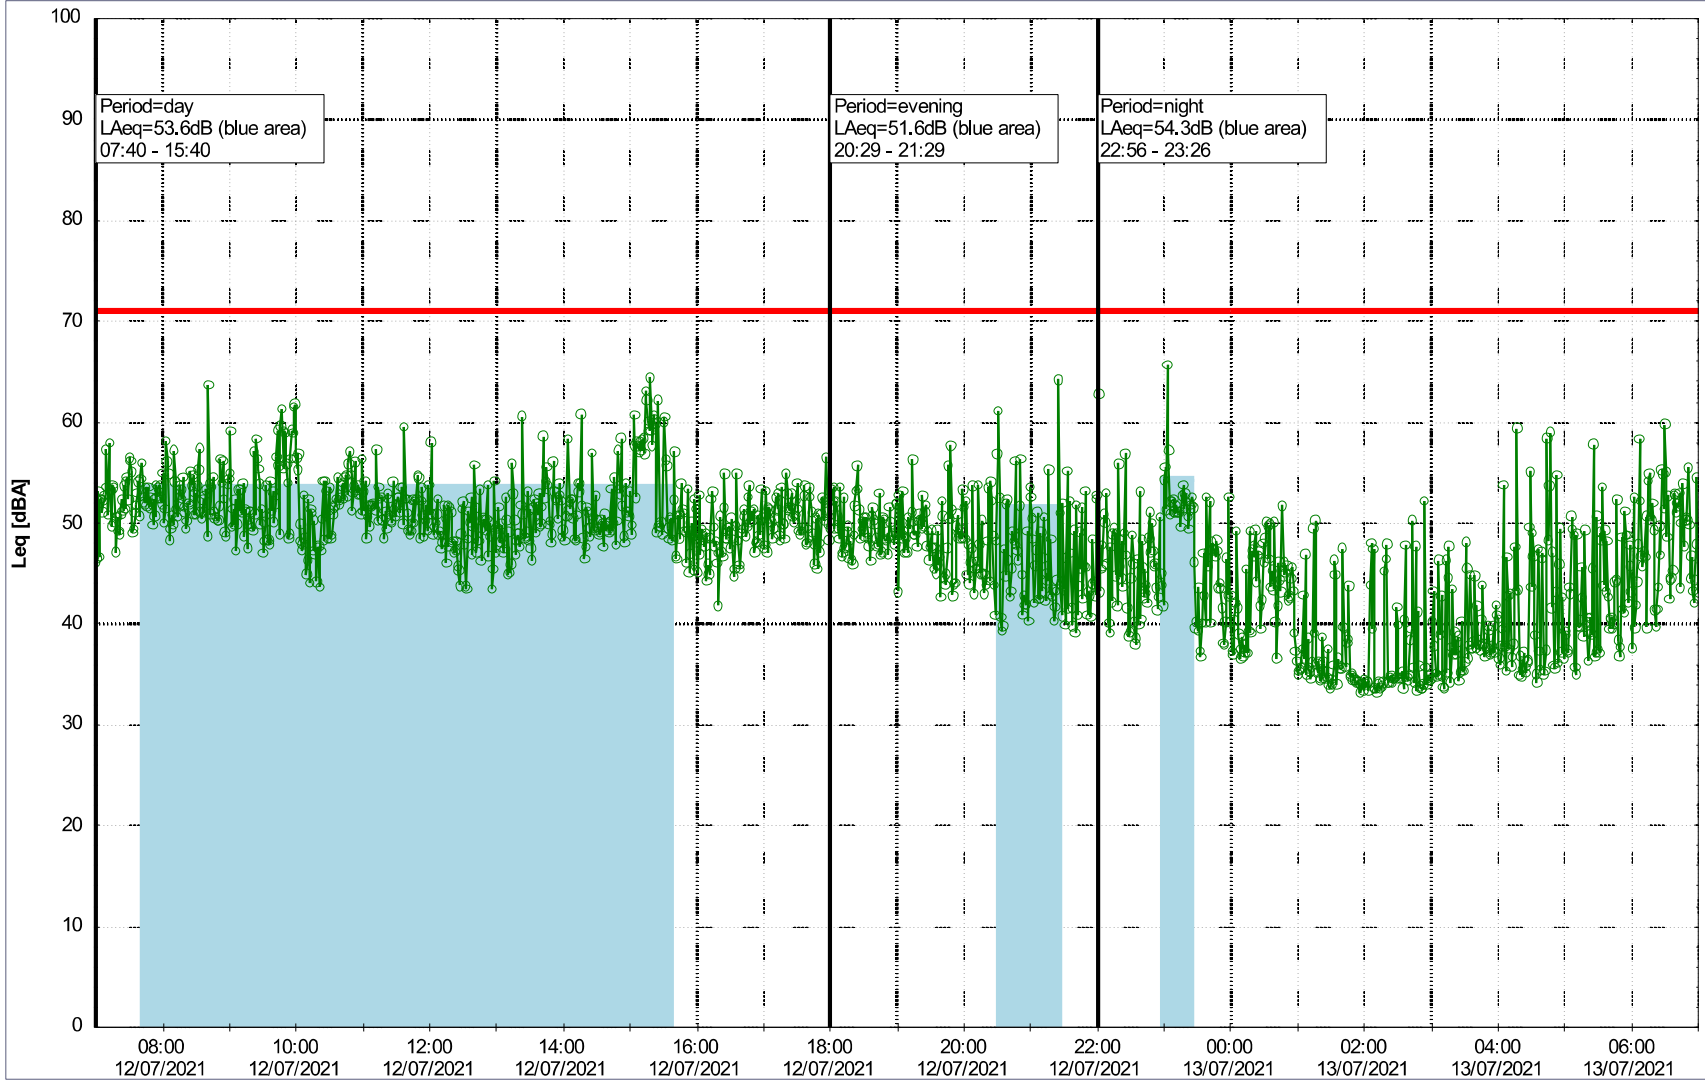

Project: Kronos Sydhavnen
Construction: Ny Ellebjerg
Location: N-V

Plan View

Remarks

...

Noise Time Related Diagram

12/07/2021
13/07/2021

○○○○ NEL_NS01

Project: Kronos Sydhavnen
Construction: Ny Ellebjerg
Location: N-V

Plan View

Remarks

...

Noise Time Related Diagram

13/07/2021
14/07/2021

○○○○ NEL_NS01

Project: Kronos Sydhavnen
Construction: Ny Ellebjerg
Location: N-V

Plan View

Noise Time Related Diagram

16/07/2021
17/07/2021

○○○○ NEL_NS01

Project: Kronos Sydhavnen
Construction: Ny Ellebjerg
Location: N-V

Plan View

Remarks

...

Noise Time Related Diagram

17/07/2021
18/07/2021

○○○○ NEL_NS01

Project: Kronos Sydhavnen
Construction: Ny Ellebjerg
Location: N-V

Plan View

Remarks

...

Noise Time Related Diagram

18/07/2021
19/07/2021