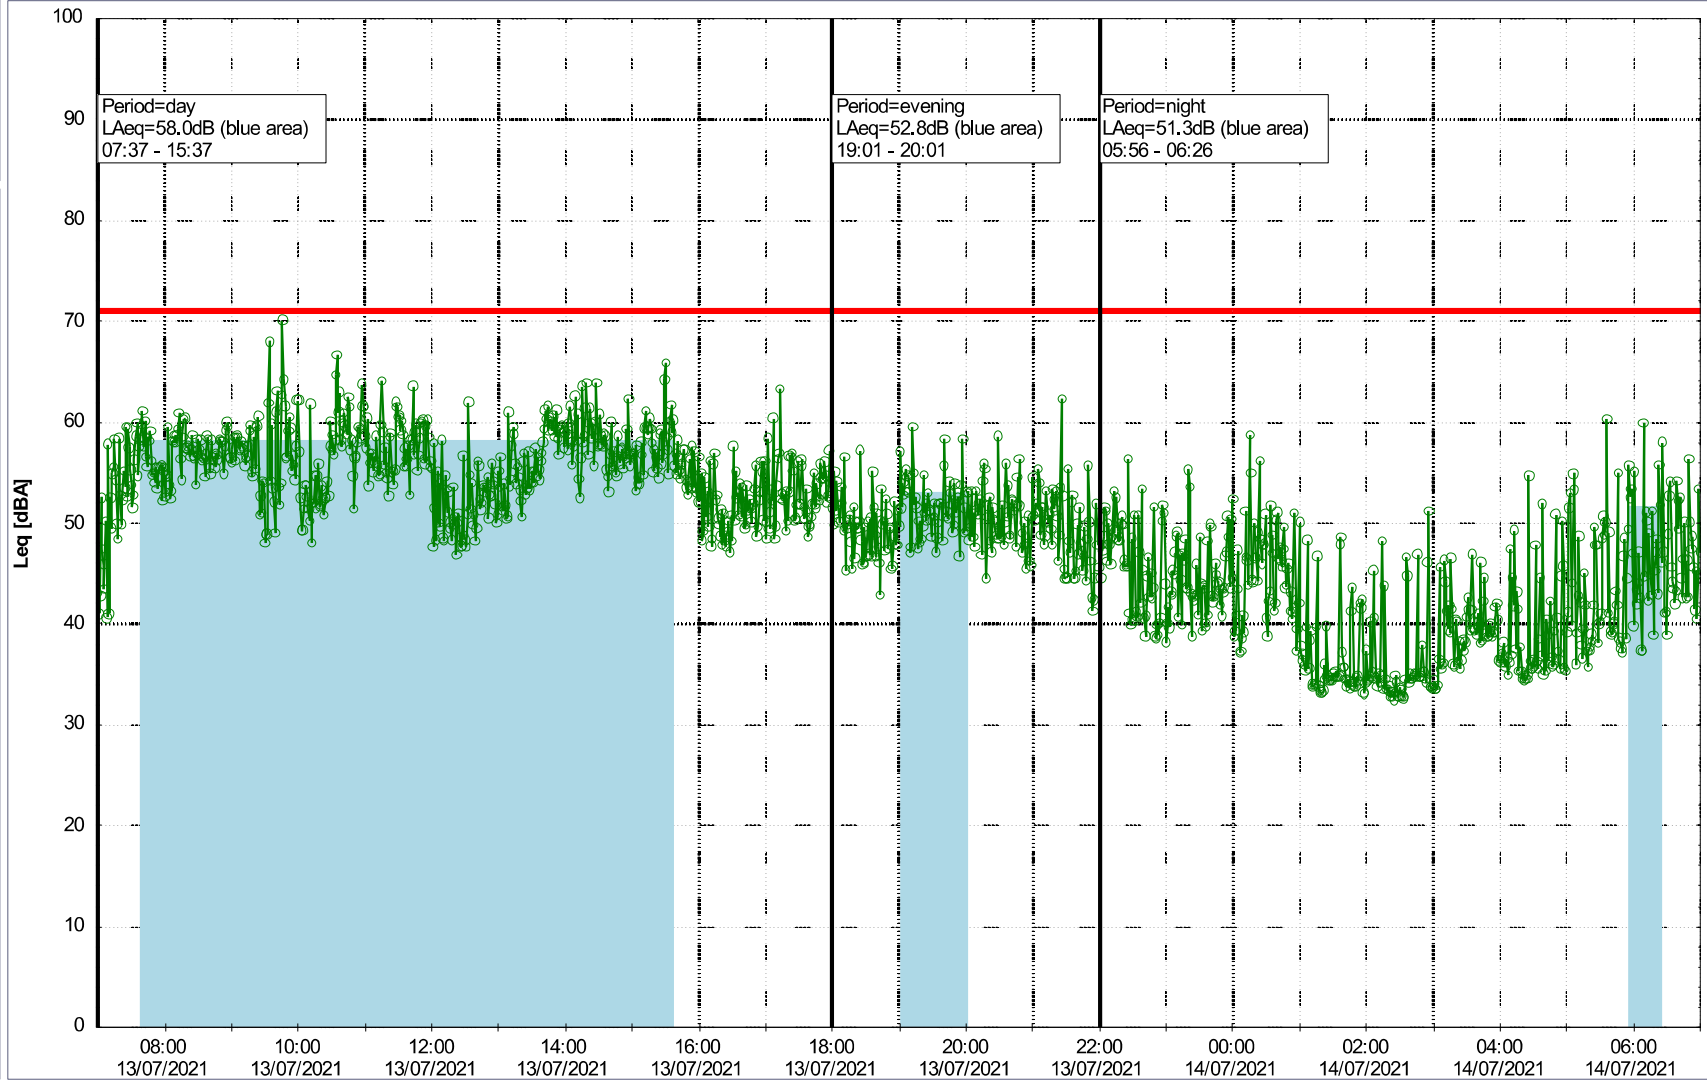

Plan View

Remarks

...

Noise Time Related Diagram

13/07/2021
14/07/2021

○○○○ NEL_NS01

Project: Kronos Sydhavnen
Construction: Ny Ellebjerg
Location: N-V

Plan View

Remarks

...

Noise Time Related Diagram

14/07/2021
15/07/2021

○○○○ NEL_NS01

Project: Kronos Sydhavnen
Construction: Ny Ellebjerg
Location: N-V

Plan View

Remarks

Noise Time Related Diagram

16/07/2021
17/07/2021

○○○○ NEL_NS01

Project: Kronos Sydhavnen
Construction: Ny Ellebjerg
Location: N-V

Plan View

Remarks

...

Noise Time Related Diagram

17/07/2021
18/07/2021

○○○○ NEL_NS01

Project: Kronos Sydhavnen
Construction: Ny Ellebjerg
Location: N-V

Plan View

Remarks

...

Noise Time Related Diagram

18/07/2021
19/07/2021