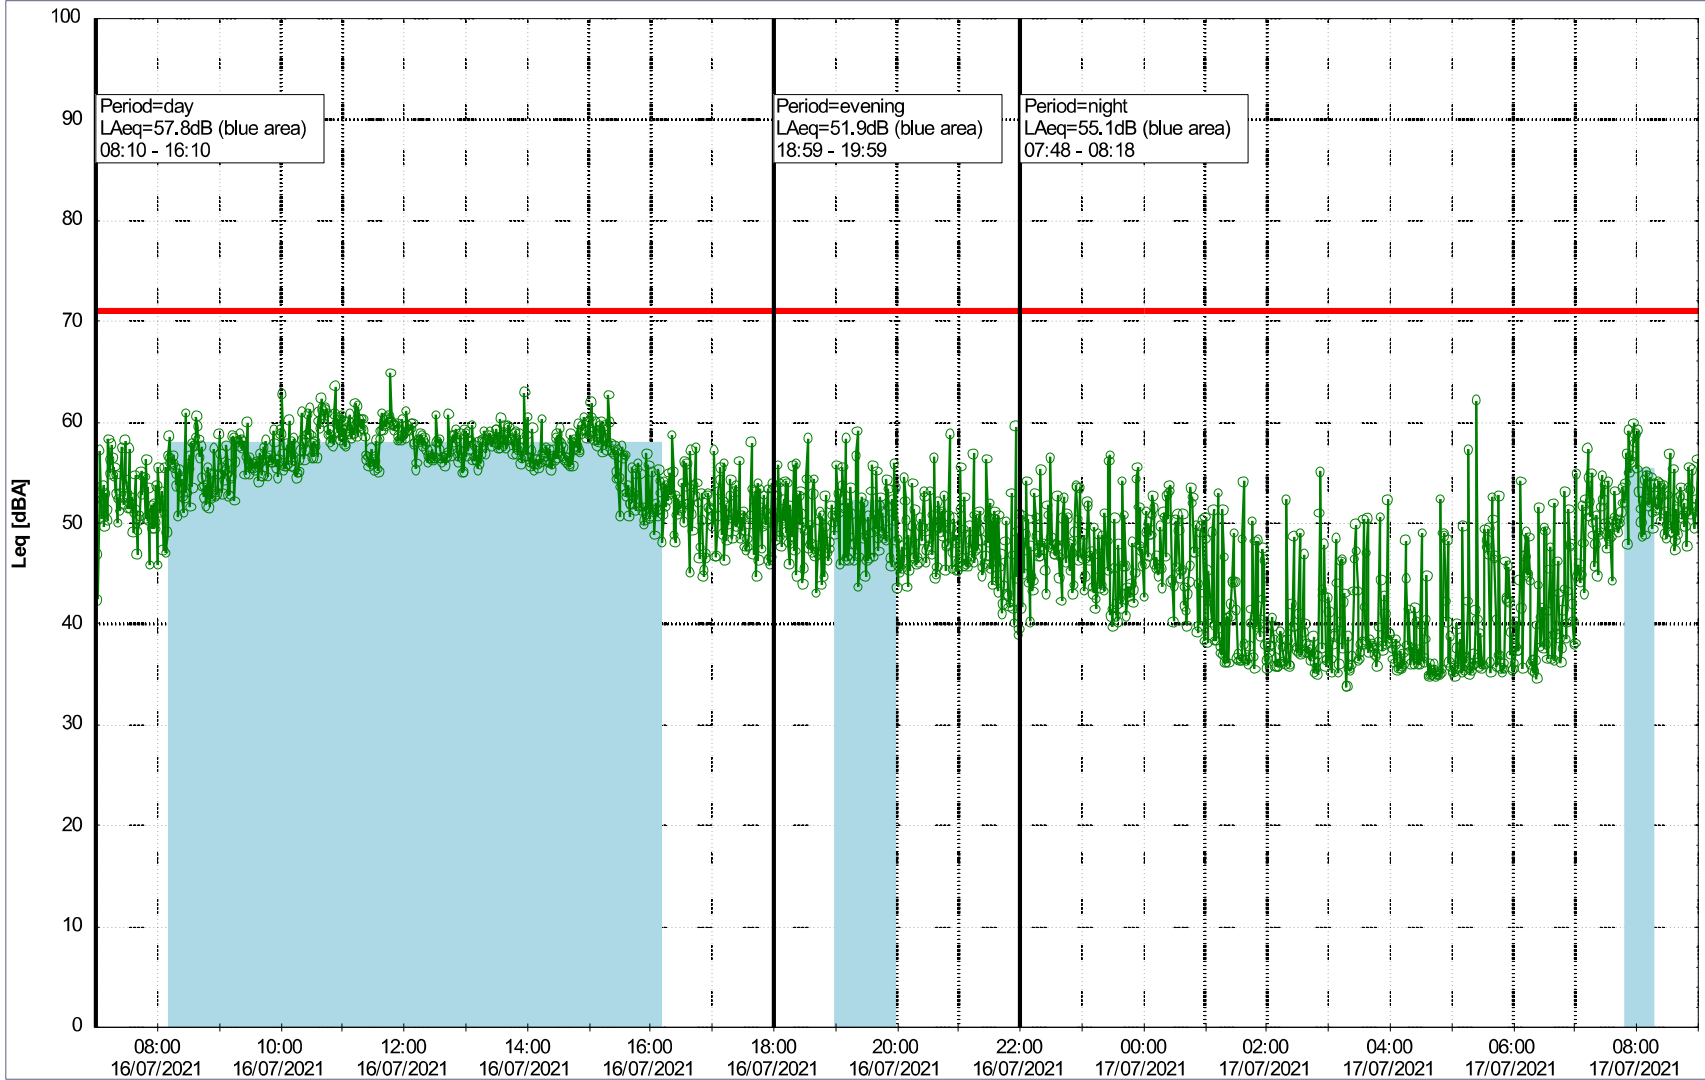

...

Noise Time Related Diagram

15/07/2021
16/07/2021

○○○○ NEL_NS01

Project: Kronos Sydhavnen
Construction: Ny Ellebjerg
Location: N-V

Plan View

Remarks

...

Noise Time Related Diagram

16/07/2021
17/07/2021

○○○○ NEL_NS01

Project: Kronos Sydhavnen
Construction: Ny Ellebjerg
Location: N-V

Plan View

Remarks

...

Noise Time Related Diagram

17/07/2021
18/07/2021

○○○○ NEL_NS01

Project: Kronos Sydhavnen
Construction: Ny Ellebjerg
Location: N-V

Plan View

Remarks

...

Noise Time Related Diagram

18/07/2021
19/07/2021