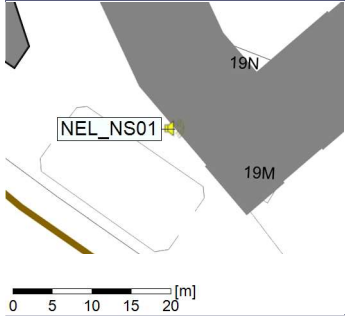

17/07/2021
18/07/2021

○○○○ NEL_NS01

Project: Kronos Sydhavnen
Construction: Ny Ellebjerg
Location: N-V

Plan View

Remarks

...

Noise Time Related Diagram

18/07/2021
19/07/2021