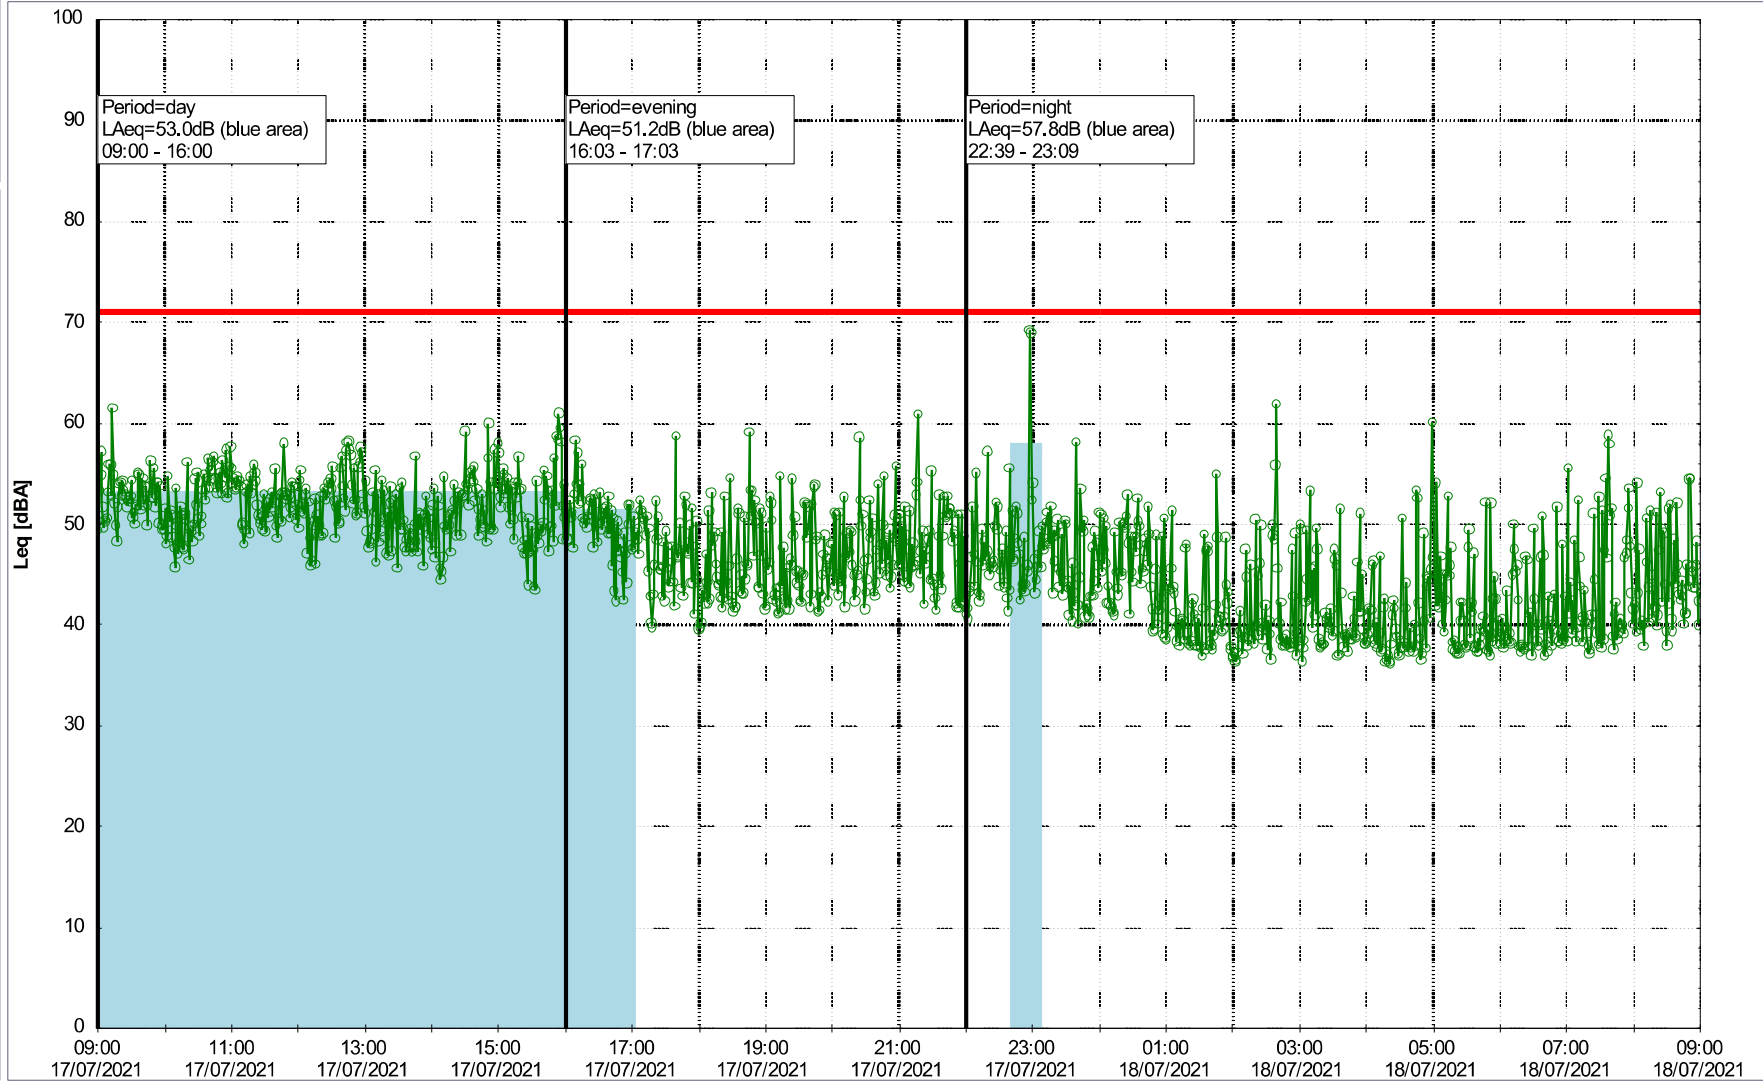

...

Noise Time Related Diagram

15/07/2021
16/07/2021

○○○○ NEL_NS01

Project: Kronos Sydhavnen
Construction: Ny Ellebjerg
Location: N-V

Plan View

Remarks

...

Noise Time Related Diagram

16/07/2021
17/07/2021

○○○○ NEL_NS01

Project: Kronos Sydhavnen
Construction: Ny Ellebjerg
Location: N-V

Plan View

Remarks

...

Noise Time Related Diagram

17/07/2021
18/07/2021

○○○○ NEL_NS01

Project: Kronos Sydhavnen
Construction: Ny Ellebjerg
Location: N-V

Plan View

Remarks

...

Noise Time Related Diagram

18/07/2021
19/07/2021