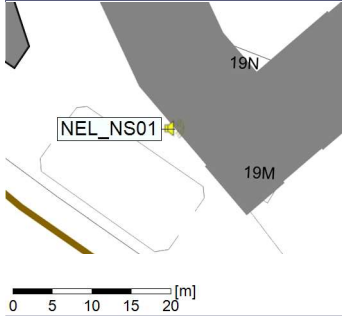

Noise Time Related Diagram

16/07/2021
17/07/2021

○○○○ NEL_NS01

Project: Kronos Sydhavnen
Construction: Ny Ellebjerg
Location: N-V

Plan View

Remarks

...

Noise Time Related Diagram