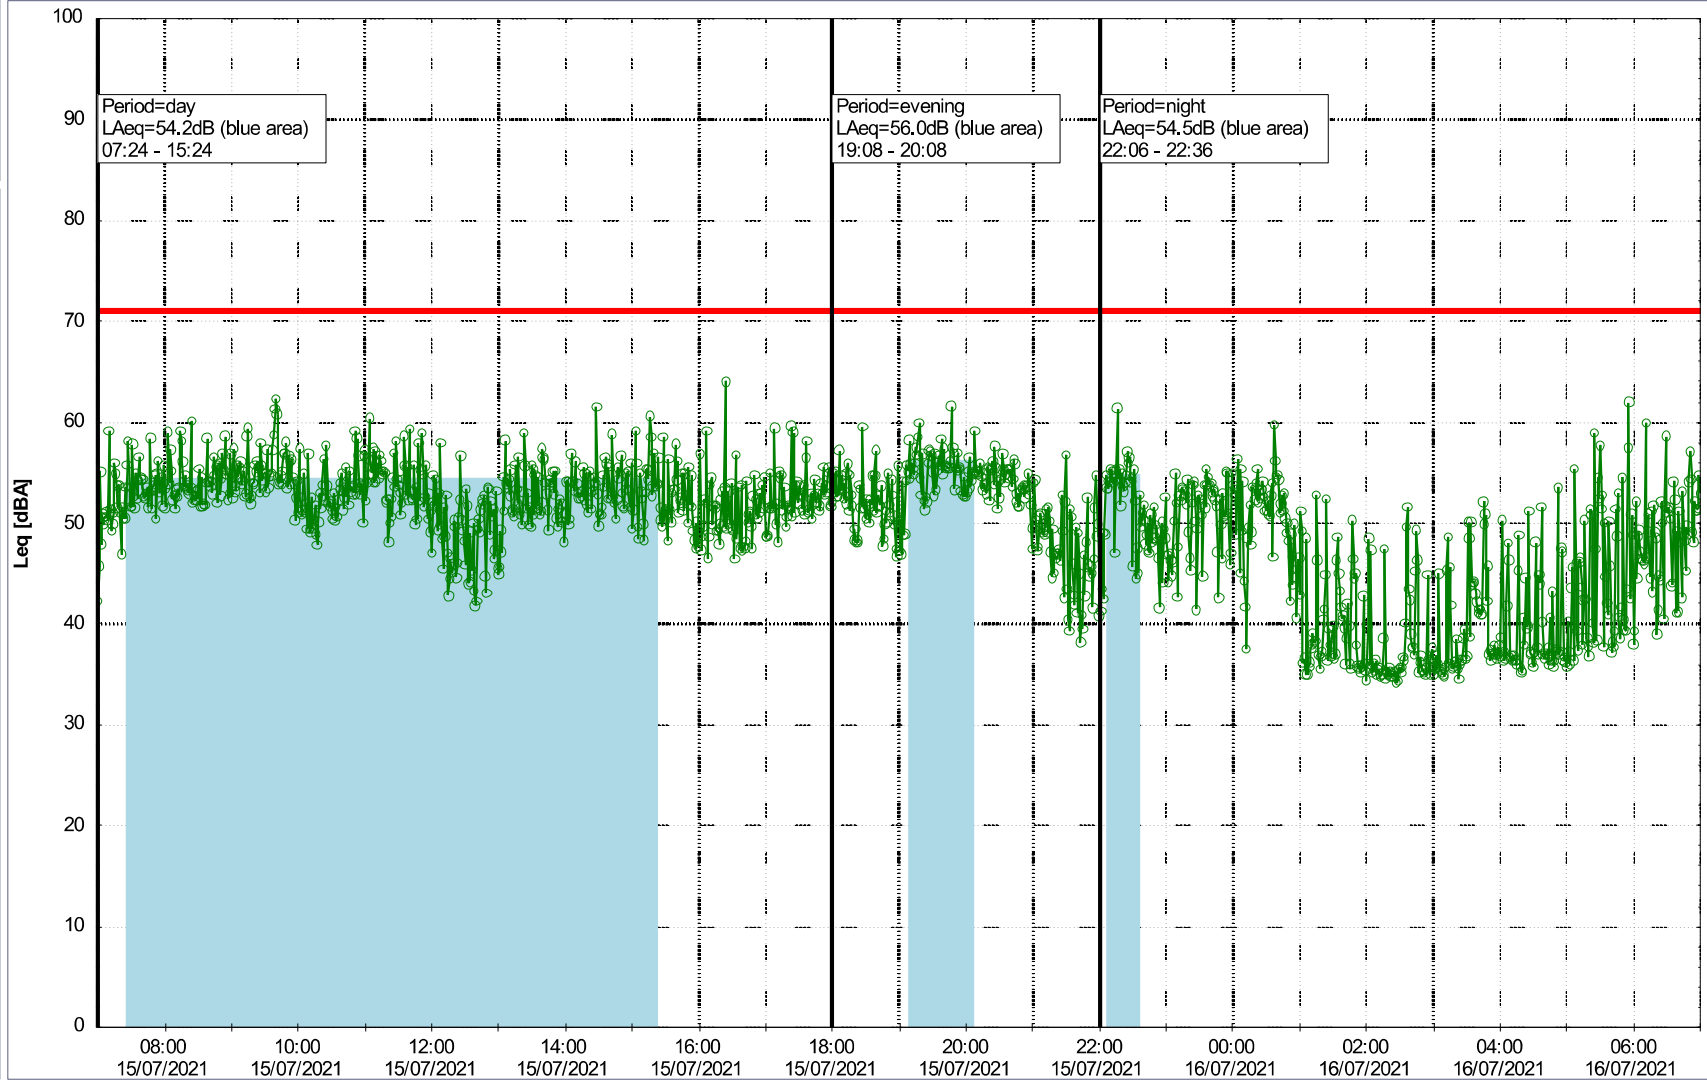

Remarks

...

Noise Time Related Diagram

14/07/2021
15/07/2021

○○○○ NEL_NS01

Project: Kronos Sydhavnen
Construction: Ny Ellebjerg
Location: N-V

Plan View

Remarks

...

Noise Time Related Diagram

15/07/2021
16/07/2021

○○○○ NEL_NS01

Project: Kronos Sydhavnen
Construction: Ny Ellebjerg
Location: N-V

Plan View

Remarks

...

Noise Time Related Diagram

16/07/2021
17/07/2021

○○○○ NEL_NS01

Project: Kronos Sydhavnen
Construction: Ny Ellebjerg
Location: N-V

Plan View

Remarks

...

Noise Time Related Diagram

17/07/2021
18/07/2021

○○○○ NEL_NS01

Project: Kronos Sydhavnen
Construction: Ny Ellebjerg
Location: N-V

Plan View

Remarks

...

Noise Time Related Diagram

18/07/2021
19/07/2021