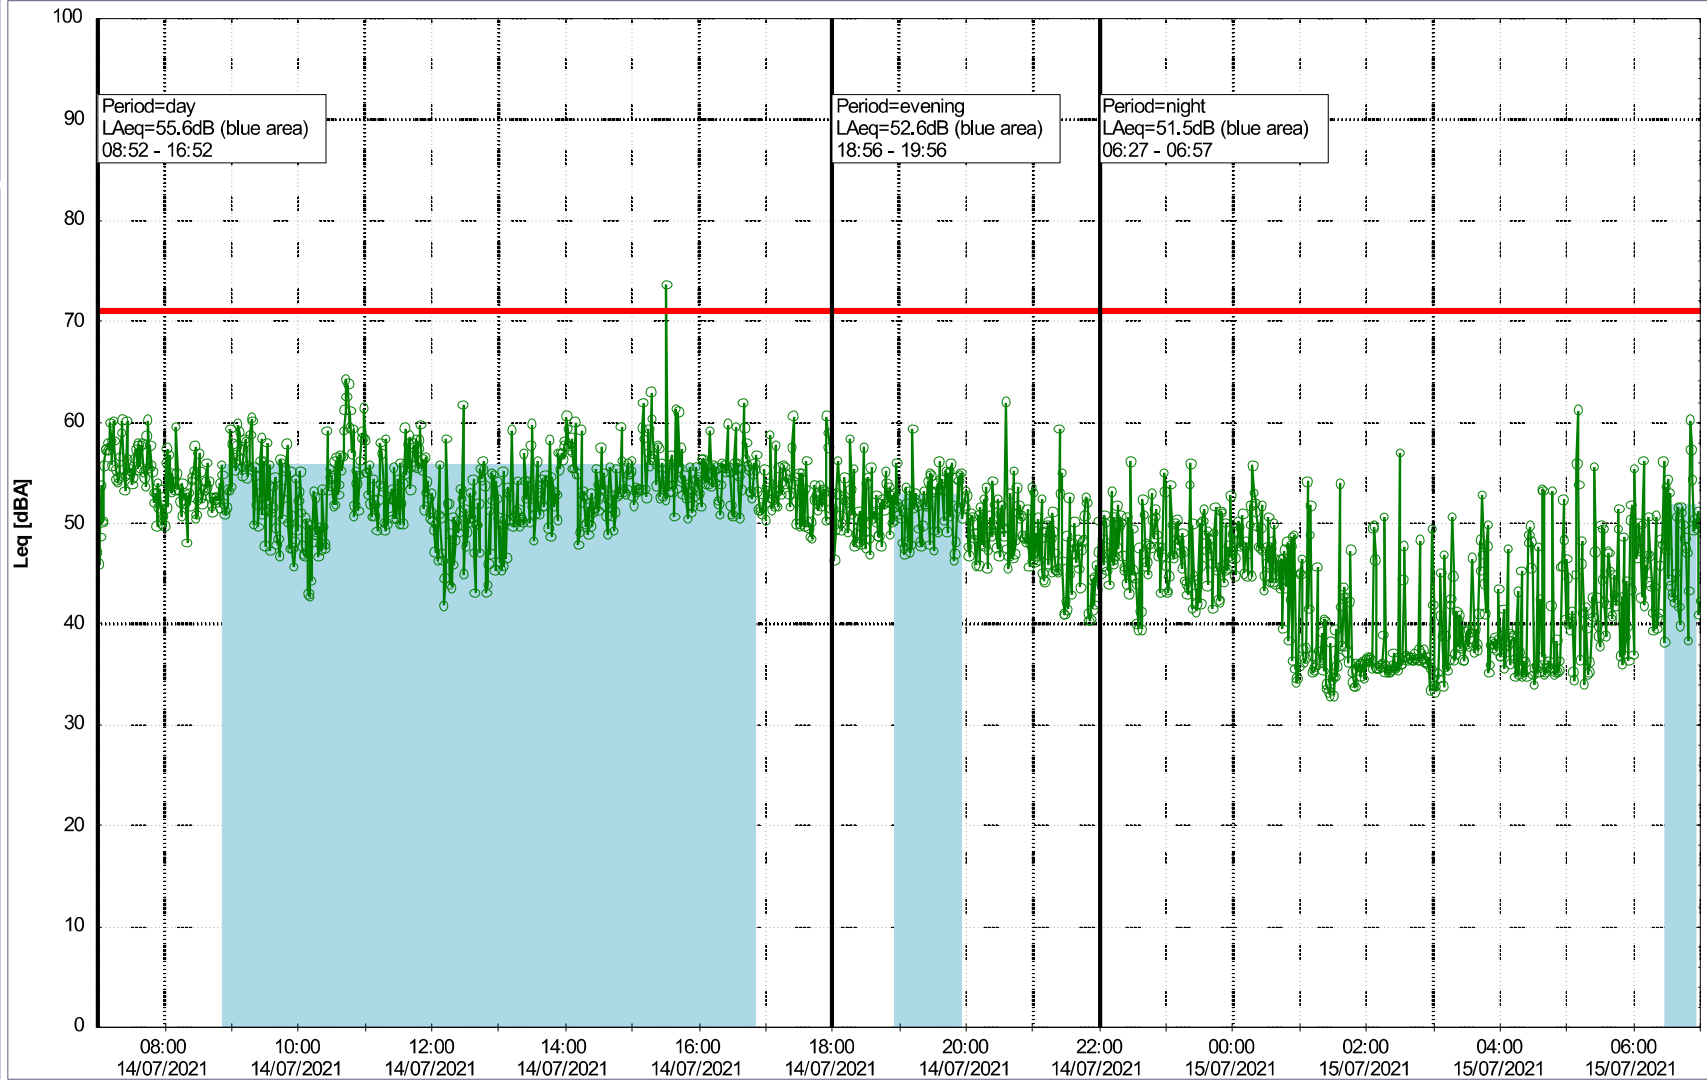

Plan View

Remarks

...

Noise Time Related Diagram

13/07/2021
14/07/2021

○○○○ NEL_NS01

Project: Kronos Sydhavnen
Construction: Ny Ellebjerg
Location: N-V

Plan View

Remarks

...

Noise Time Related Diagram

14/07/2021
15/07/2021

○○○○ NEL_NS01

Project: Kronos Sydhavnen
Construction: Ny Ellebjerg
Location: N-V

Plan View

Remarks

Noise Time Related Diagram

16/07/2021
17/07/2021

○○○○ NEL_NS01

Project: Kronos Sydhavnen
Construction: Ny Ellebjerg
Location: N-V

Plan View

Remarks

...

Noise Time Related Diagram

17/07/2021
18/07/2021

○○○○ NEL_NS01

Project: Kronos Sydhavnen
Construction: Ny Ellebjerg
Location: N-V

Plan View

Remarks

...

Noise Time Related Diagram

18/07/2021
19/07/2021