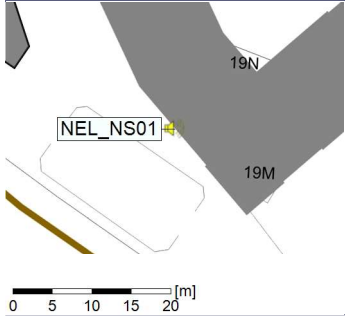

Plan View

Remarks

...

Noise Time Related Diagram

13/07/2021
14/07/2021

○○○○ NEL_NS01

Project: Kronos Sydhavnen
Construction: Ny Ellebjerg
Location: N-V

Plan View