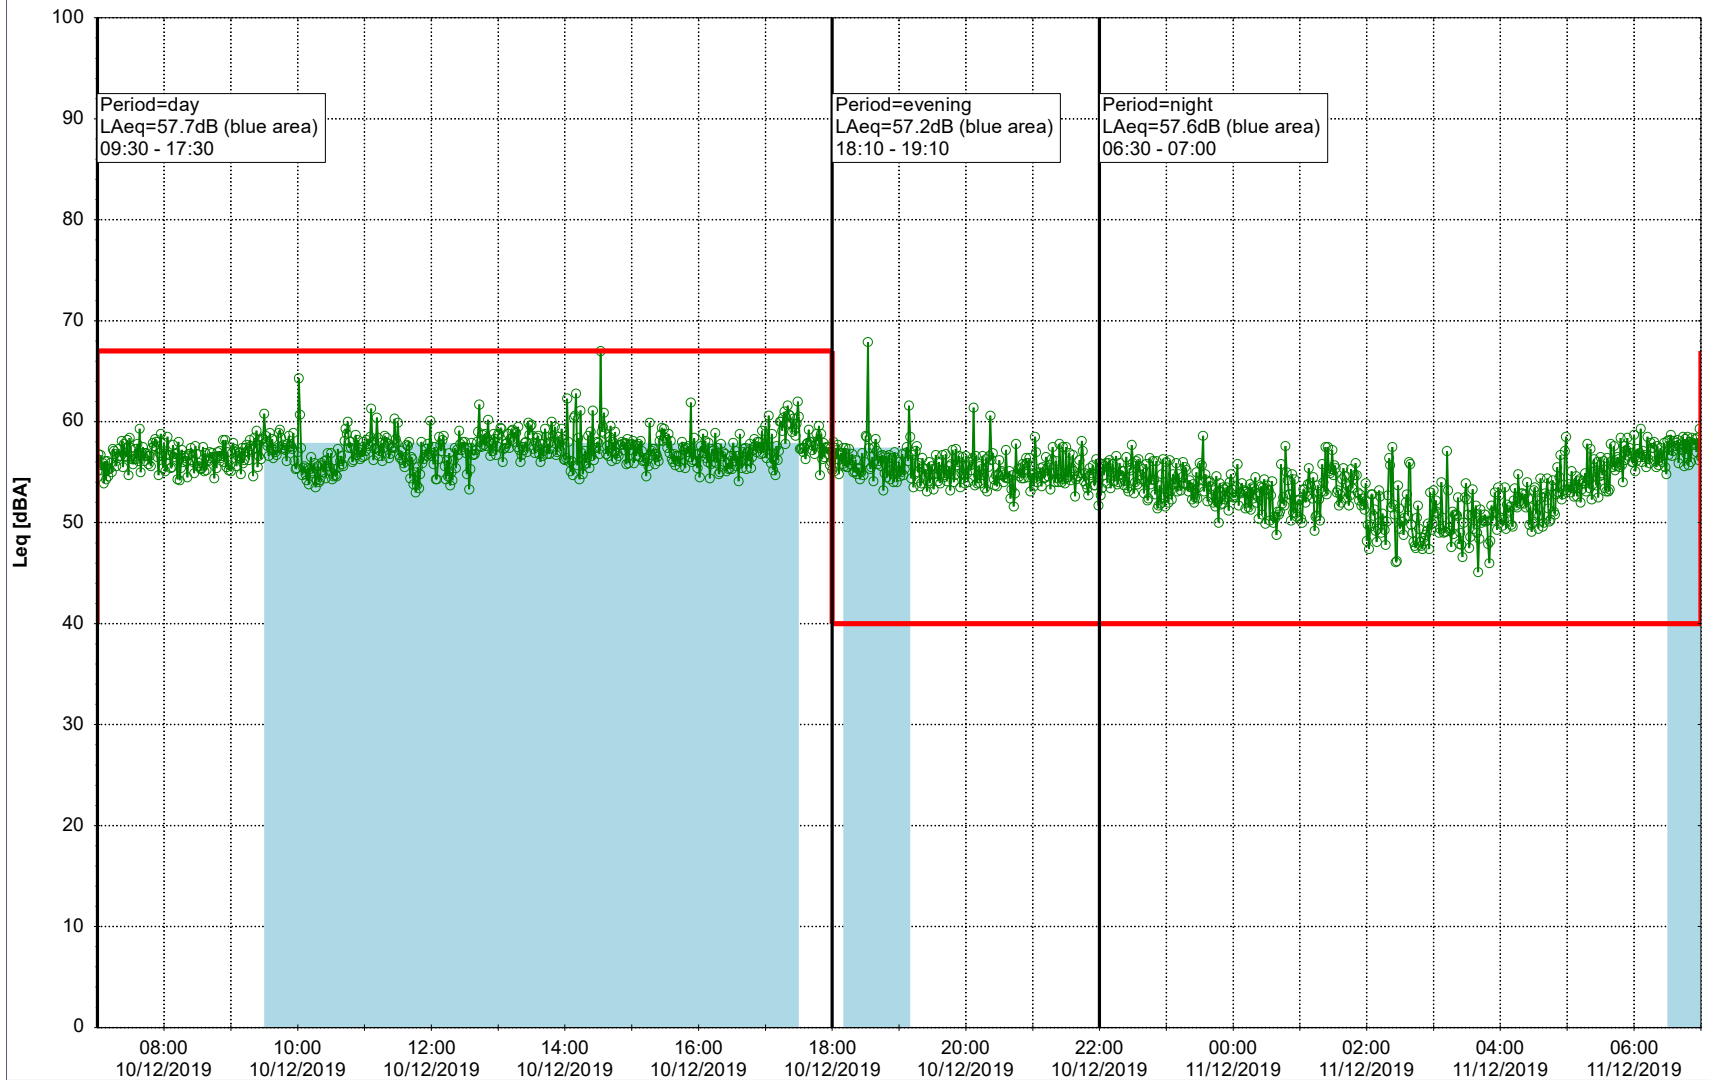

### Noise Time Related Diagram

09/12/2019  
10/12/2019

○○○ SLU\_NS01

**Project:** Kronos Sydhavnen  
**Construction:** Sluseholmen  
**Location:** N-V

Plan View

Remarks

...

### Noise Time Related Diagram

10/12/2019  
11/12/2019

○○○ SLU\_NS01

**Project:** Kronos Sydhavnen  
**Construction:** Sluseholmen  
**Location:** N-V

Plan View

Remarks

...