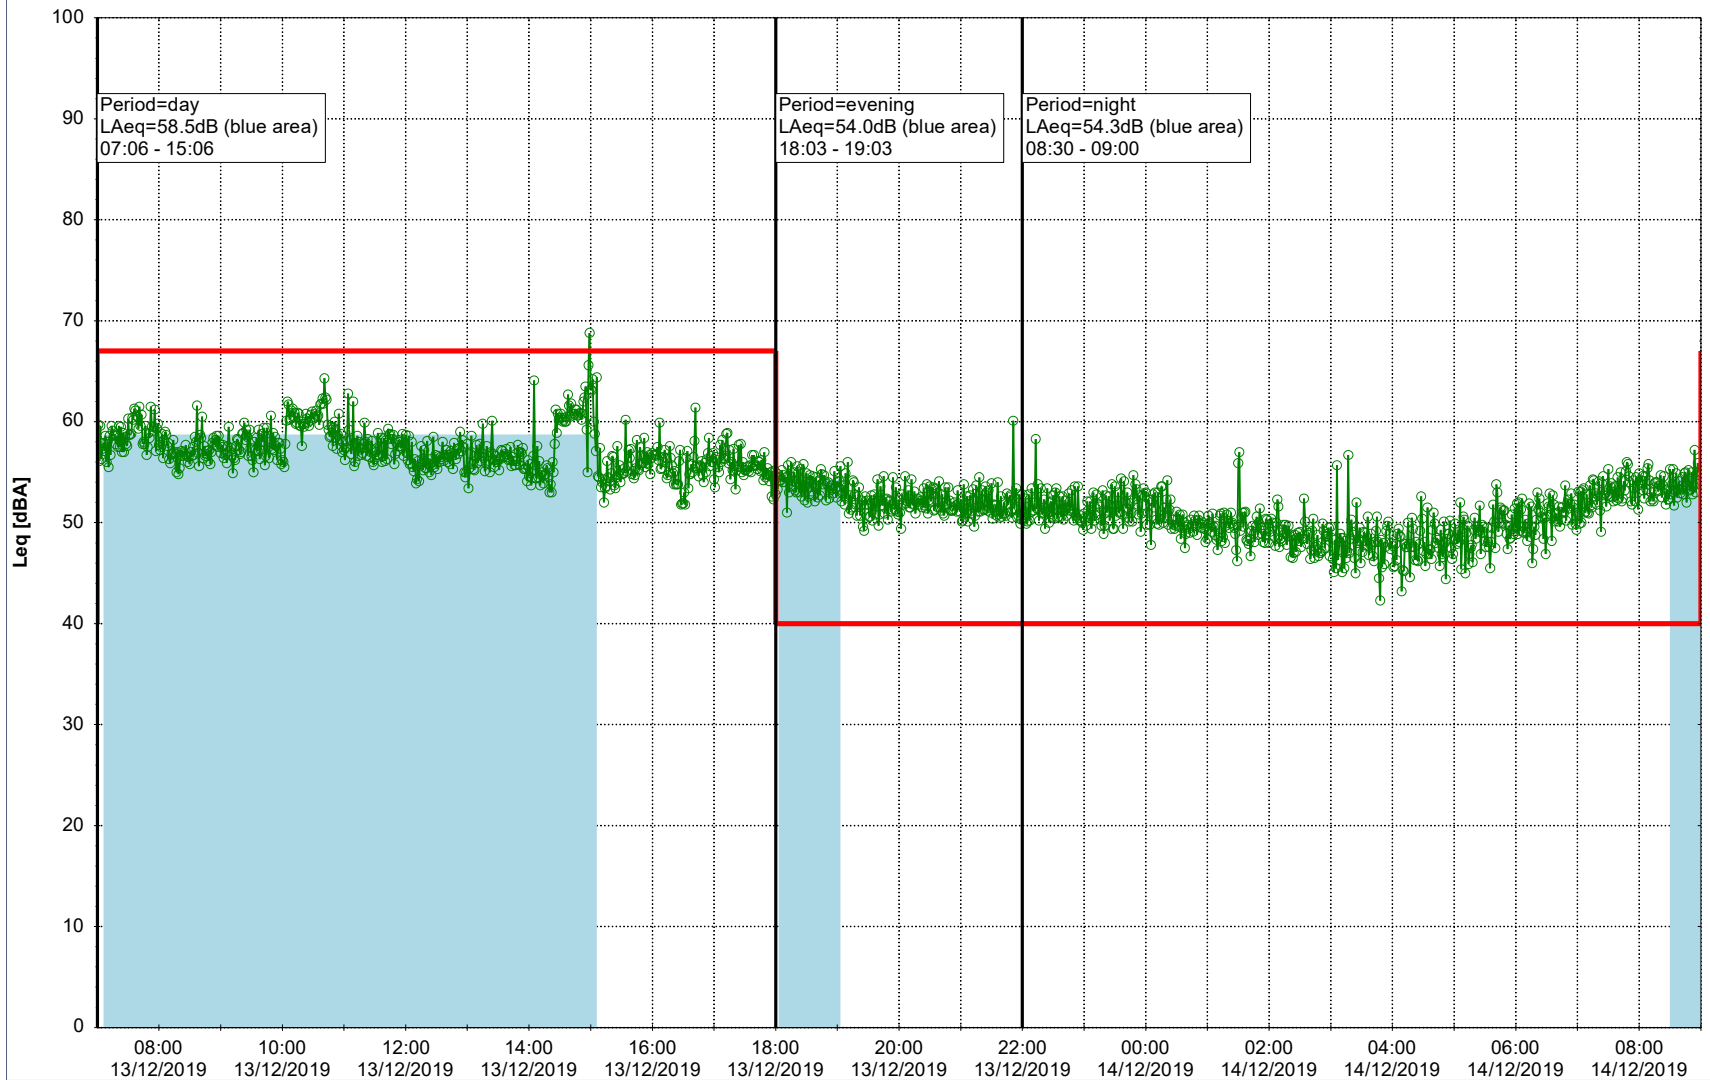

### Noise Time Related Diagram

12/12/2019  
13/12/2019

○○○ SLU\_NS01

**Project:** Kronos Sydhavnen  
**Construction:** Sluseholmen  
**Location:** N-V

Plan View

Remarks

...

### Noise Time Related Diagram

13/12/2019  
14/12/2019

SLU\_NS01

**Project:** Kronos Sydhavnen  
**Construction:** Sluseholmen  
**Location:** N-V

Plan View

Remarks

...

### Noise Time Related Diagram

14/12/2019  
15/12/2019

SLU\_NS01

**Project:** Kronos Sydhavnen  
**Construction:** Sluseholmen  
**Location:** N-V

Plan View

Remarks

...