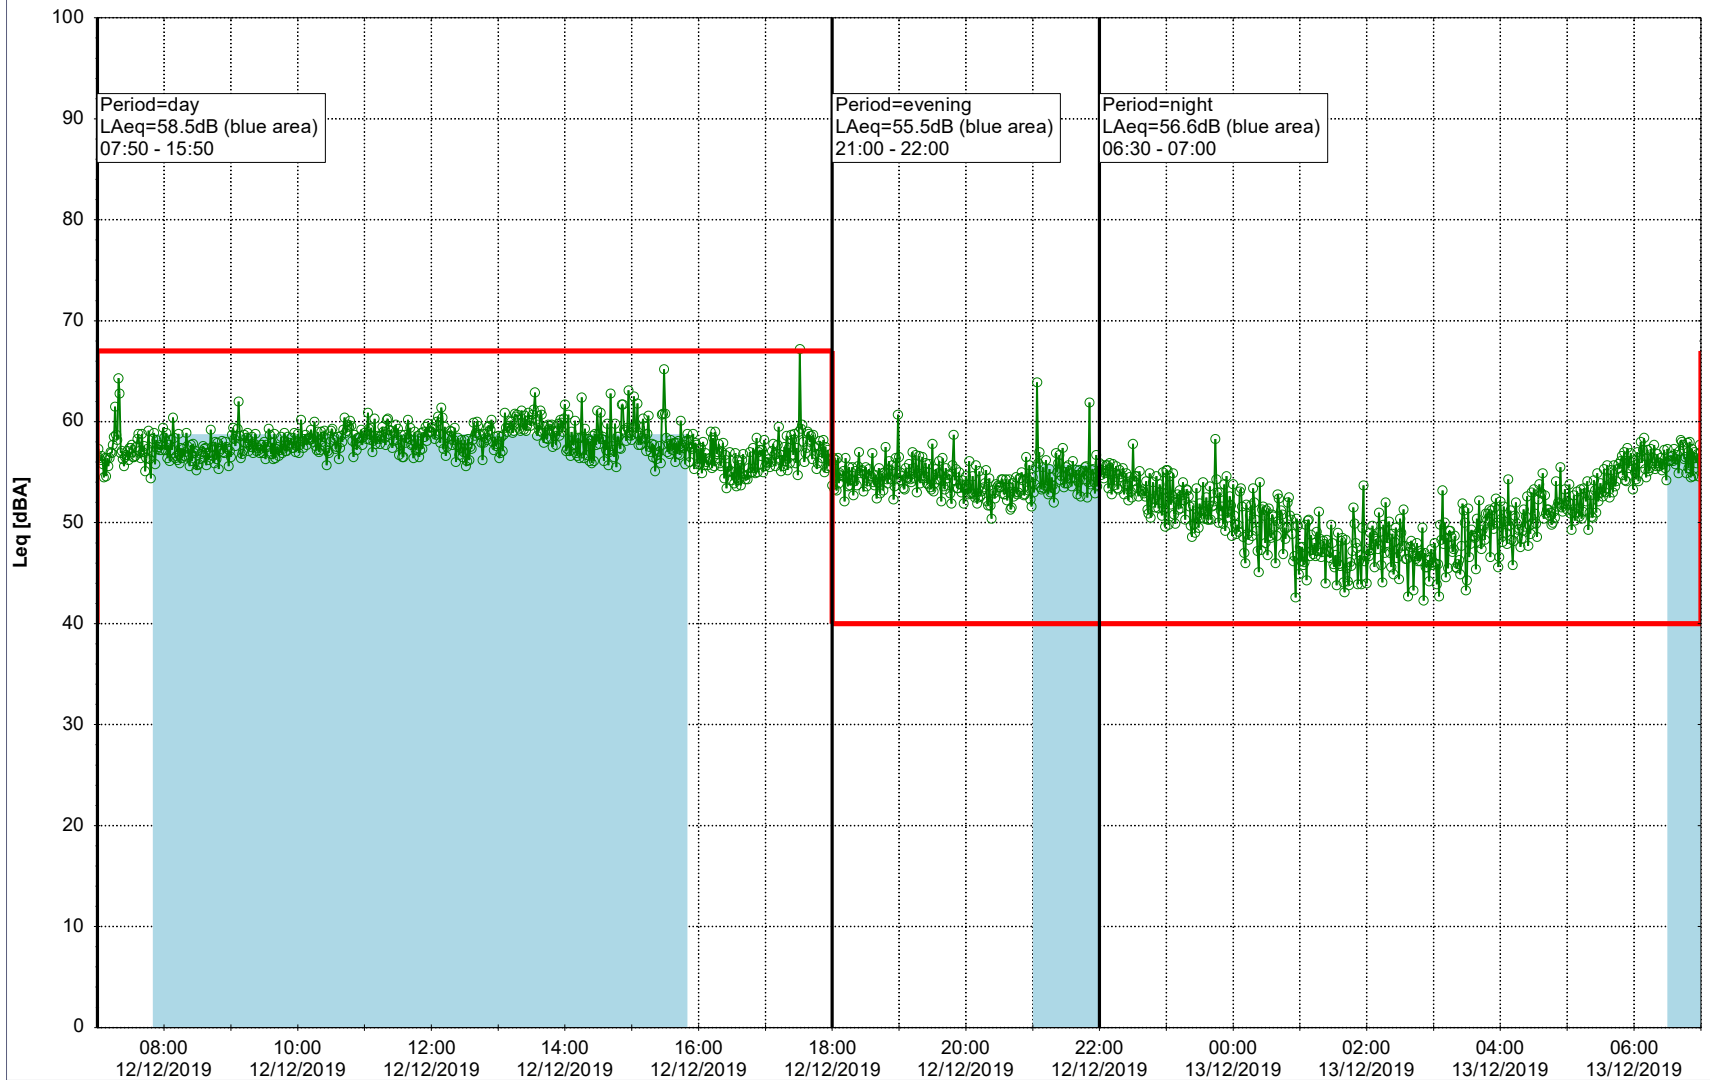

### Noise Time Related Diagram

11/12/2019  
12/12/2019

○○○ SLU\_NS01

**Project:** Kronos Sydhavnen  
**Construction:** Sluseholmen  
**Location:** N-V

Plan View

Remarks

...

### Noise Time Related Diagram

12/12/2019  
13/12/2019

○○○ SLU\_NS01

**Project:** Kronos Sydhavnen  
**Construction:** Sluseholmen  
**Location:** N-V

Plan View

Remarks

...