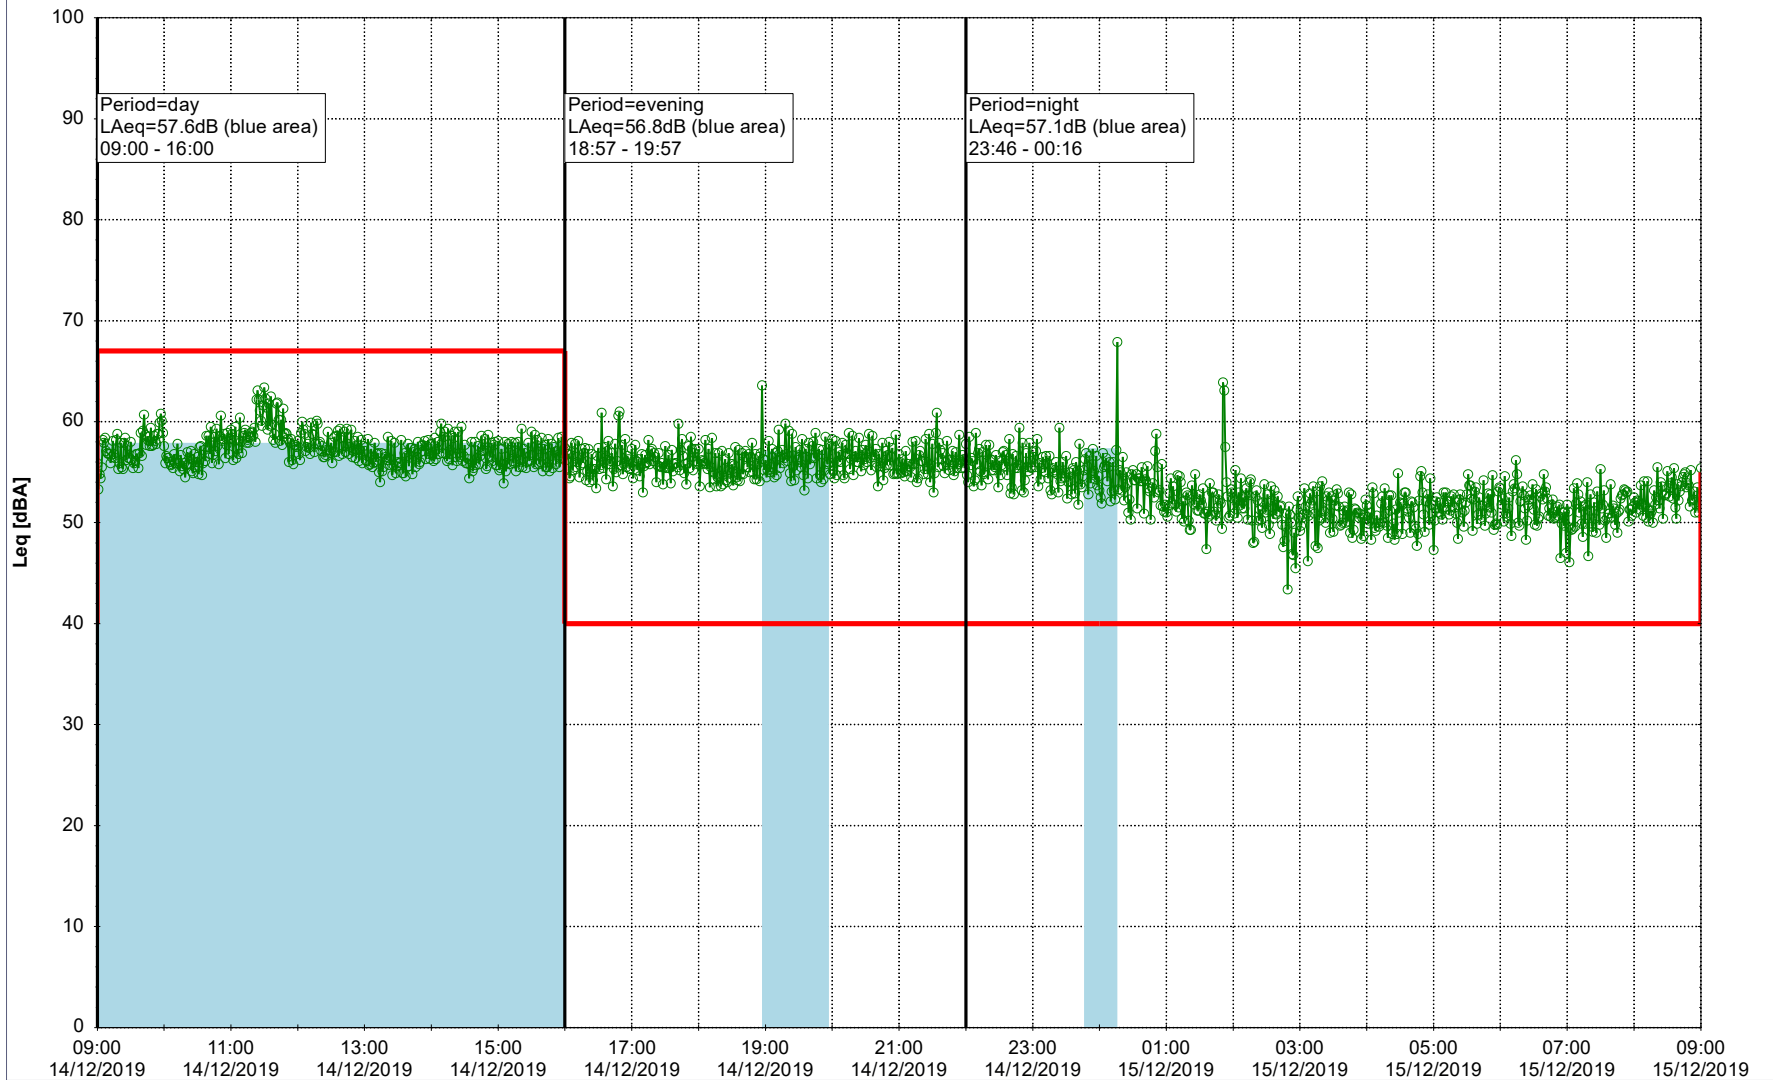

### Noise Time Related Diagram

13/12/2019  
14/12/2019

SLU\_NS01

**Project:** Kronos Sydhavnen  
**Construction:** Sluseholmen  
**Location:** N-V

Plan View

Remarks

...

### Noise Time Related Diagram

14/12/2019  
15/12/2019

SLU\_NS01

**Project:** Kronos Sydhavnen  
**Construction:** Sluseholmen  
**Location:** N-V

Plan View

Remarks

...