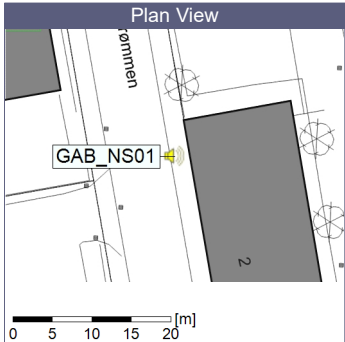

Remarks

...

Noise Time Related Diagram

○○○ GAB_NS01

Project: Kronos Sydhavnen
Construction: Gåsebæk
Location: N-V

31/05/2023
01/06/2023

Remarks

...