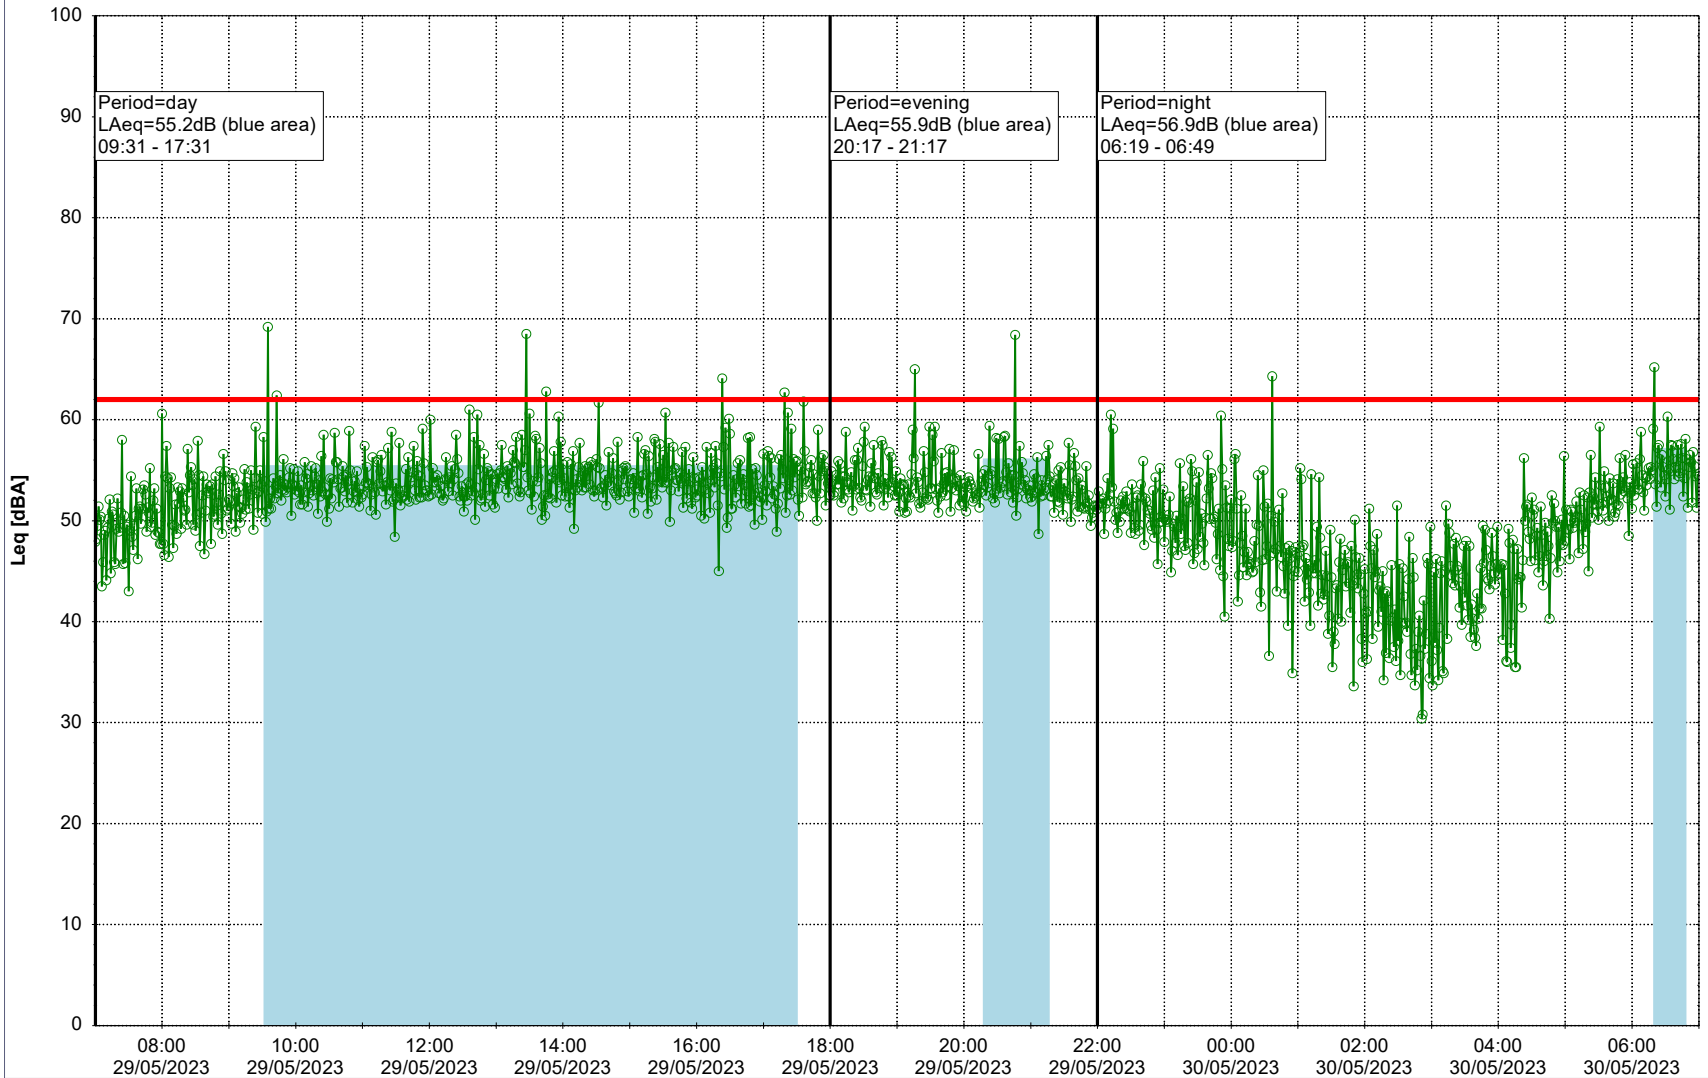

Noise Time Related Diagram

○○○ GAB_NS01