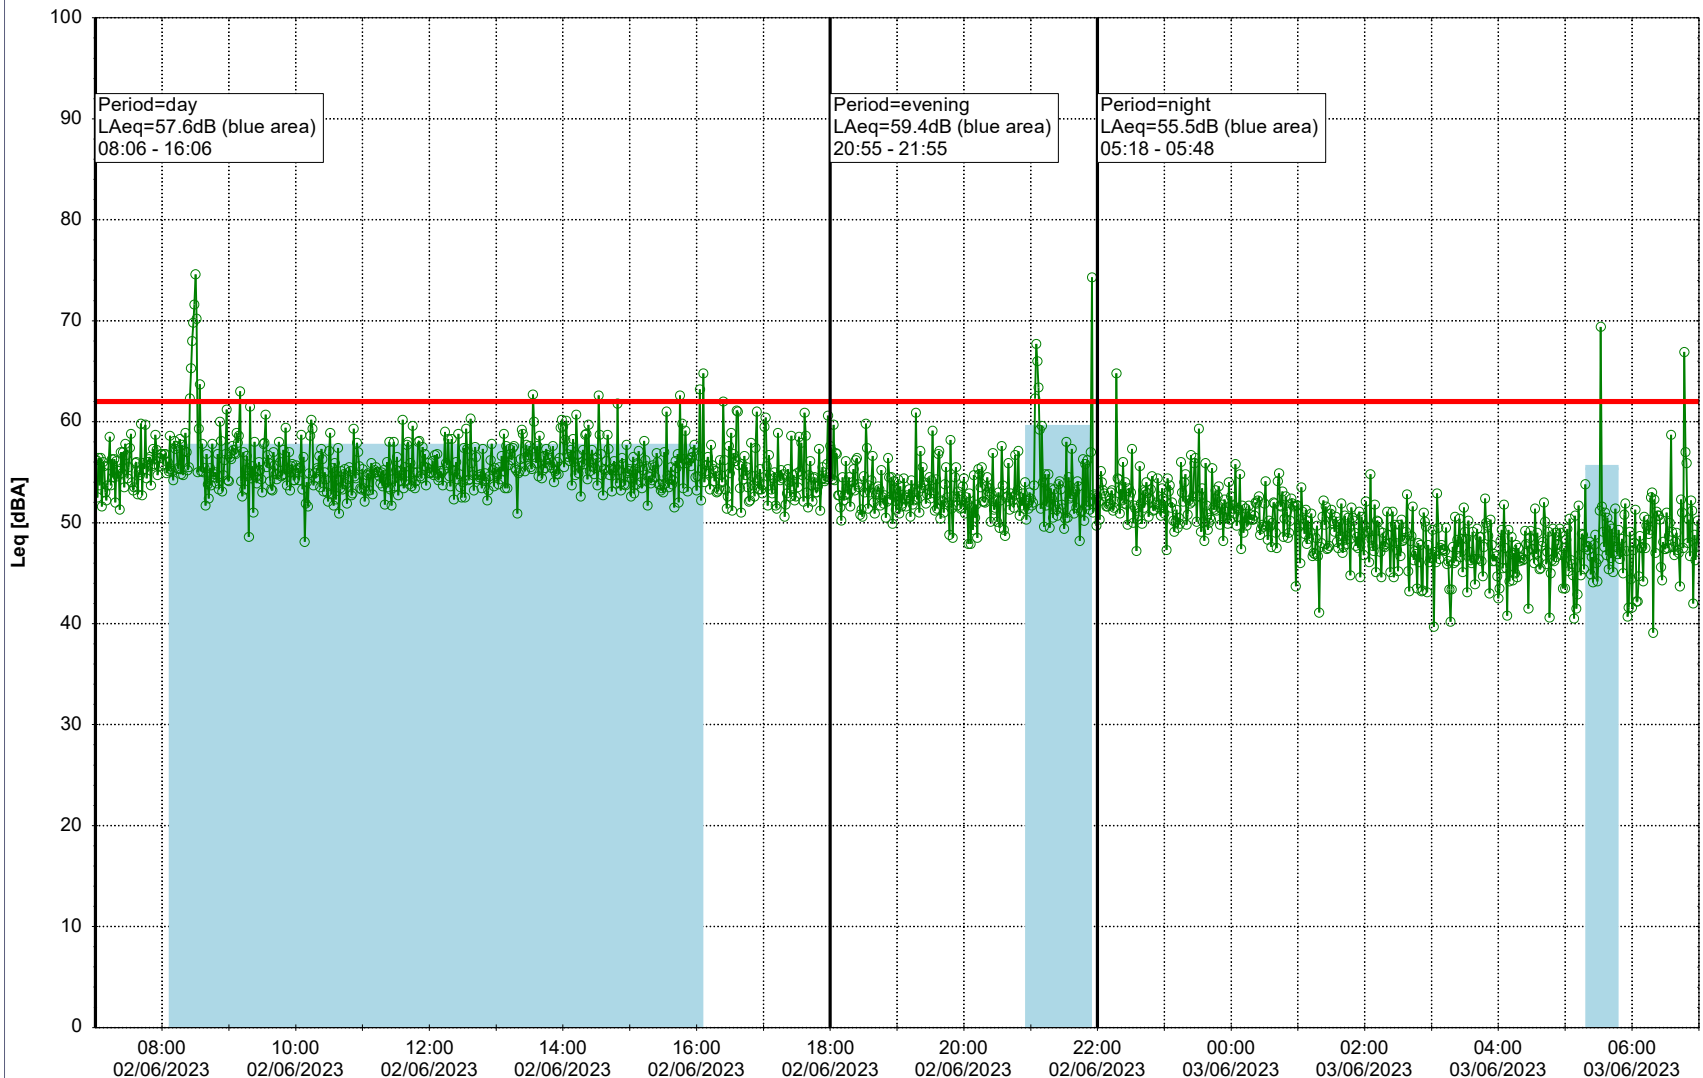

Noise Time Related Diagram

○○○ GAB_NS01

Project: Kronos Sydhavnen
Construction: Gåsebæk
Location: N-V

01/06/2023
02/06/2023

Remarks

...

Noise Time Related Diagram

○○○ GAB_NS01

Project: Kronos Sydhavnen
Construction: Gåsebæk
Location: N-V

02/06/2023
03/06/2023

Remarks

...

Noise Time Related Diagram

○○○ GAB_NS01

Project: Kronos Sydhavnen
Construction: Gåsebæk
Location: N-V

03/06/2023
04/06/2023

Remarks

...

Noise Time Related Diagram

○○○ GAB_NS01

Project: Kronos Sydhavnen
Construction: Gåsebæk
Location: N-V

04/06/2023
05/06/2023

Remarks

...

Noise Time Related Diagram

○○○○ GAB_NS01