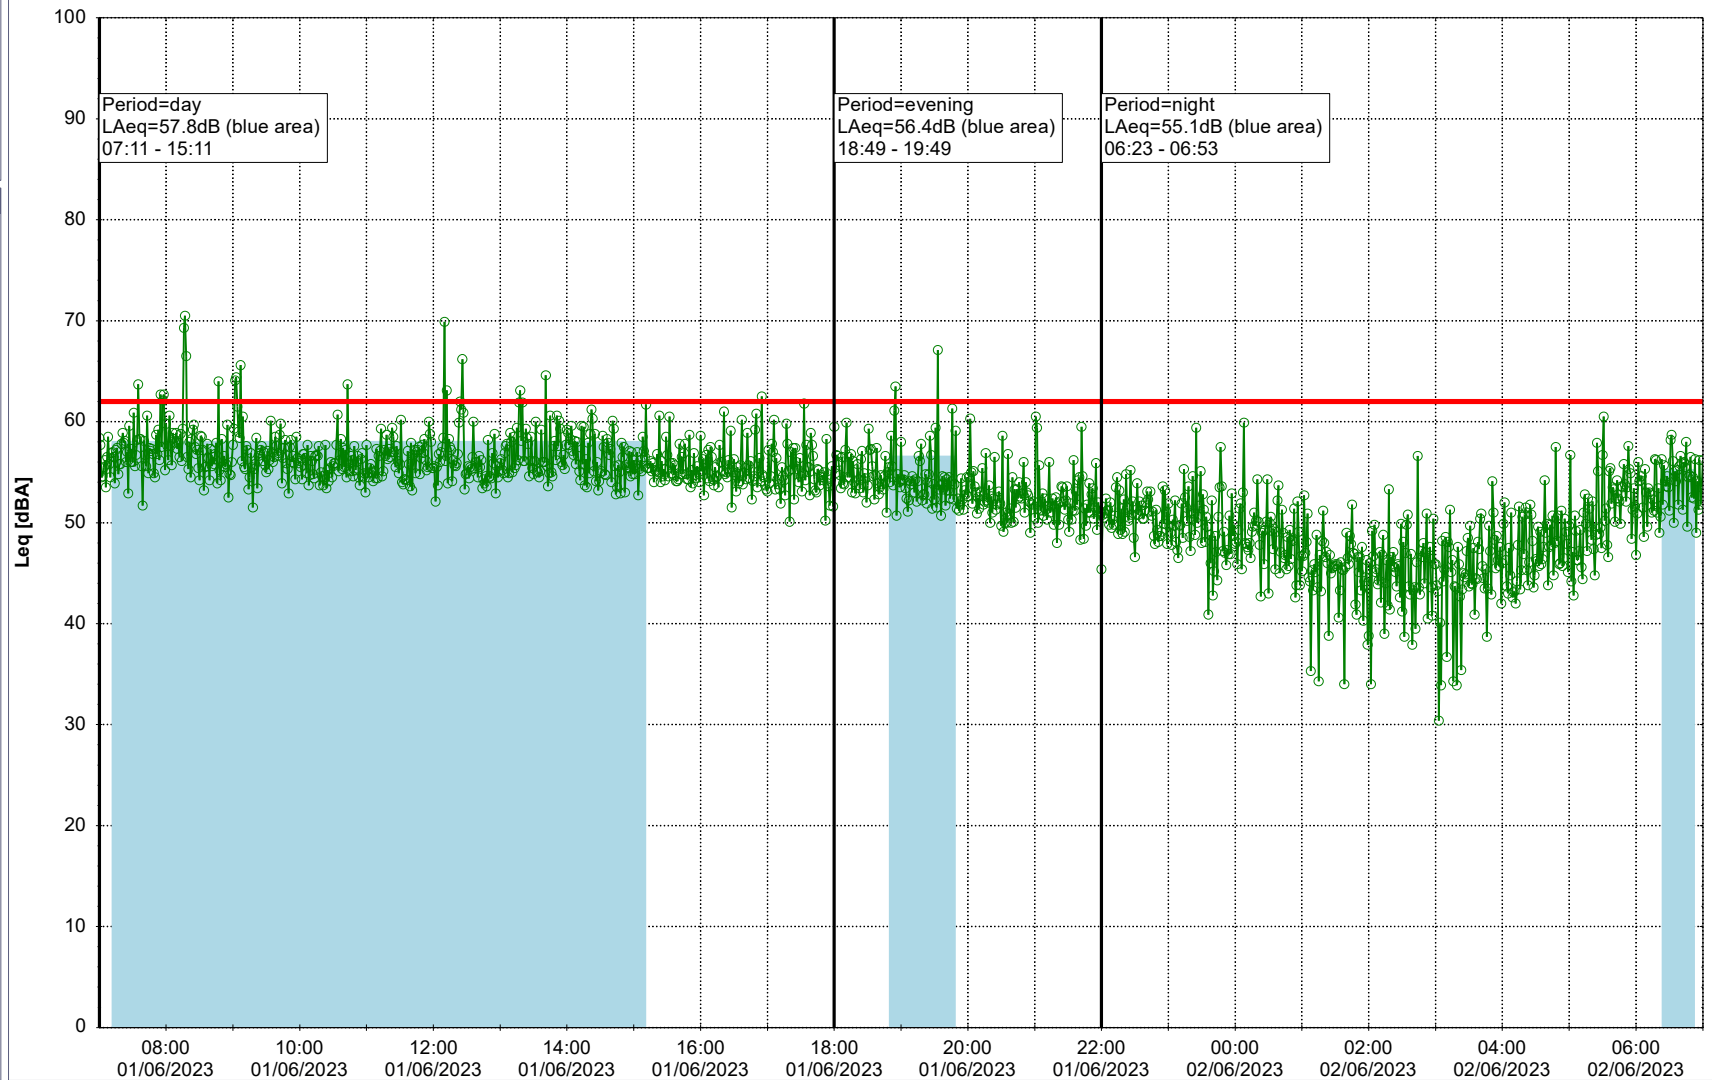

Noise Time Related Diagram

○○○ GAB_NS01

Project: Kronos Sydhavnen
Construction: Gåsebæk
Location: N-V

01/06/2023
02/06/2023

Remarks

...

Noise Time Related Diagram

○○○ GAB_NS01

Project: Kronos Sydhavnen
Construction: Gåsebæk
Location: N-V

02/06/2023
03/06/2023

Remarks

...

Noise Time Related Diagram

○○○ GAB_NS01

Project: Kronos Sydhavnen
Construction: Gåsebæk
Location: N-V

03/06/2023
04/06/2023

Remarks

...

Noise Time Related Diagram

○○○ GAB_NS01

Project: Kronos Sydhavnen
Construction: Gåsebæk
Location: N-V

04/06/2023
05/06/2023

Remarks

...