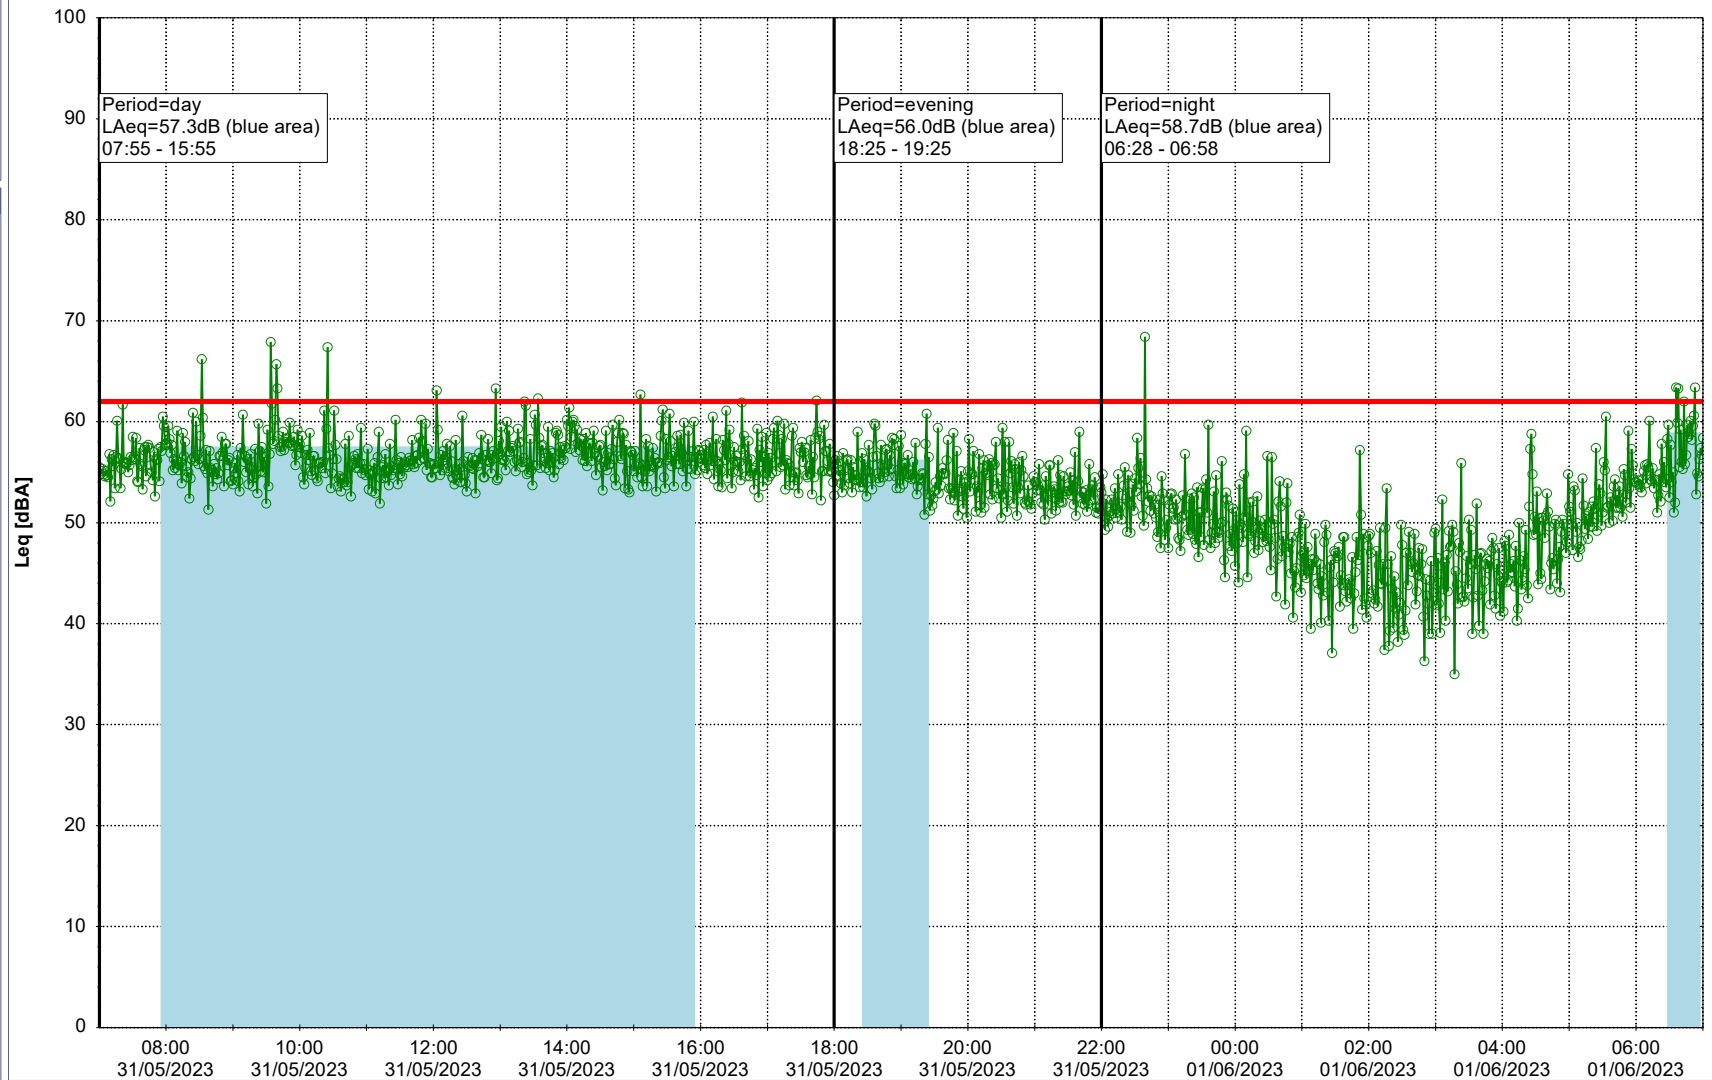

Noise Time Related Diagram

○○○ GAB_NS01