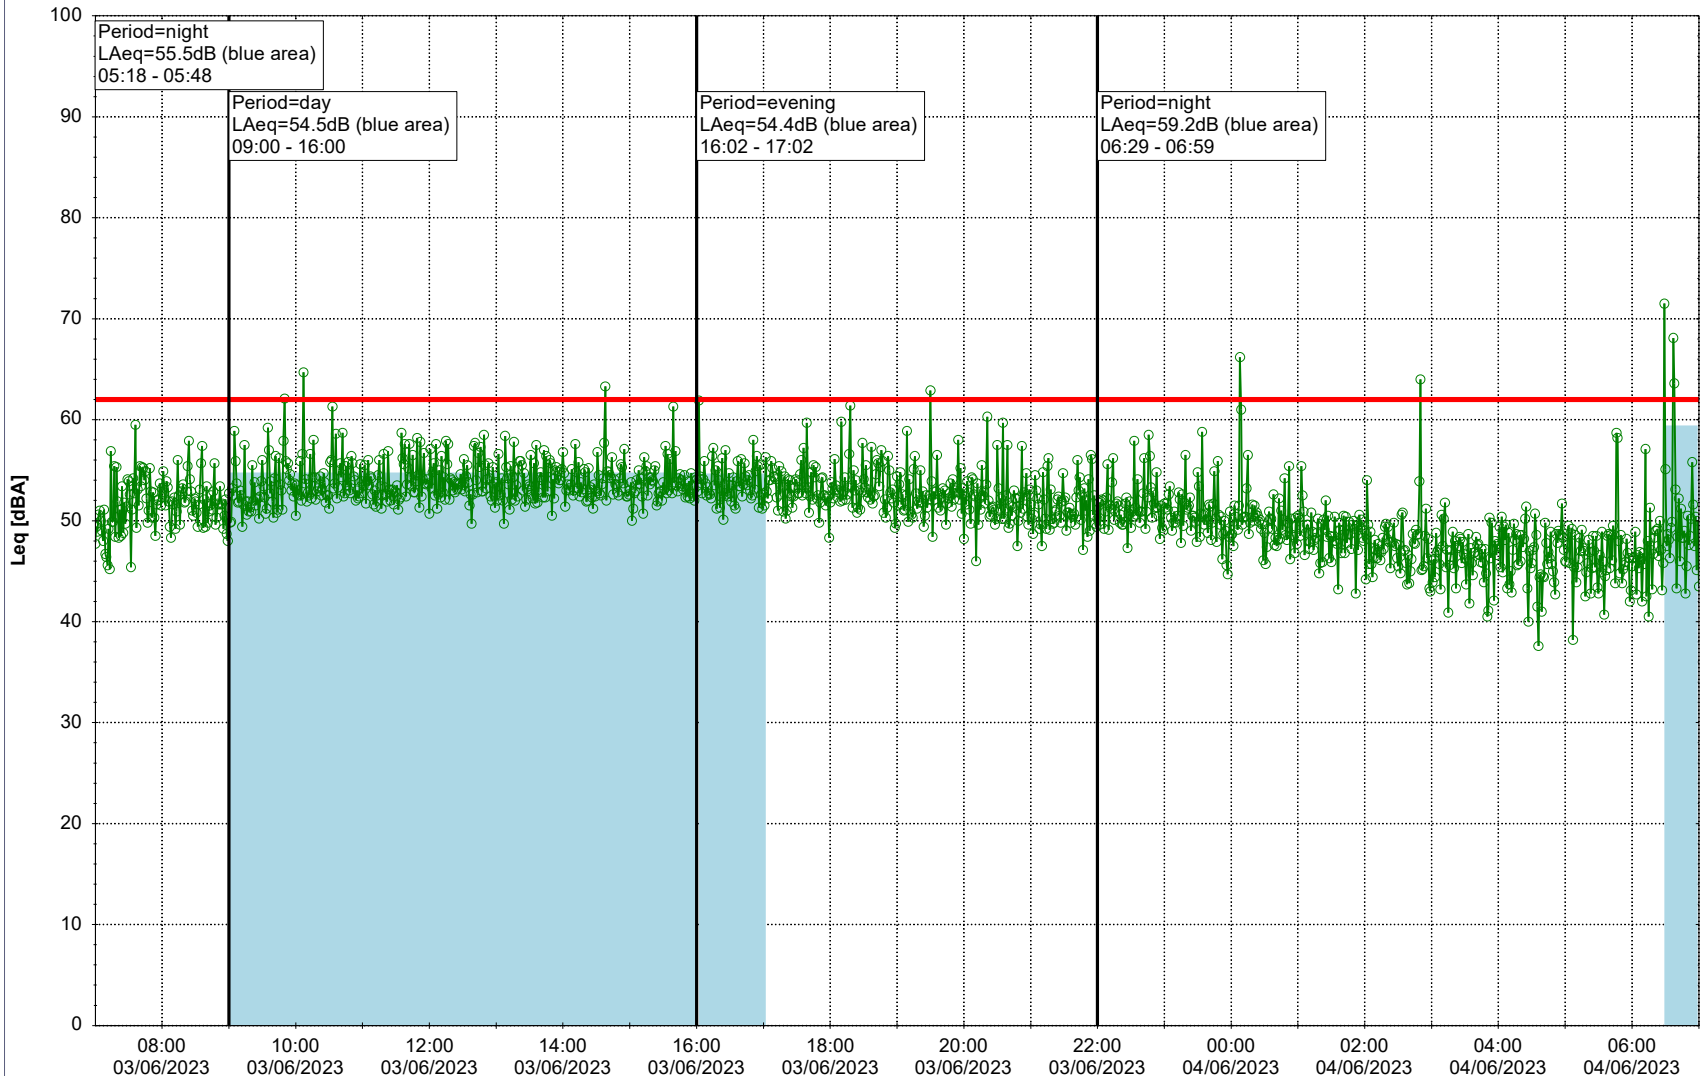

Project: Kronos Sydhavnen
Construction: Gåsebæk
Location: N-V

02/06/2023
03/06/2023

Remarks

...

Noise Time Related Diagram

○○○ GAB_NS01

Project: Kronos Sydhavnen
Construction: Gåsebæk
Location: N-V

03/06/2023
04/06/2023

Remarks

...

Noise Time Related Diagram

○○○ GAB_NS01

Project: Kronos Sydhavnen
Construction: Gåsebæk
Location: N-V

04/06/2023
05/06/2023

Remarks

...