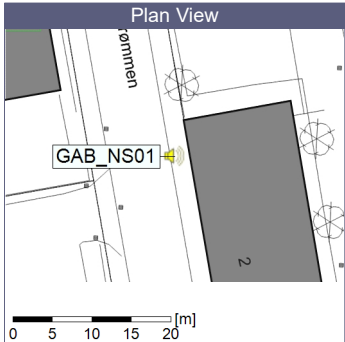

Remarks

...

Noise Time Related Diagram

○○○ GAB_NS01

Project: Kronos Sydhavnen
Construction: Gåsebæk
Location: N-V

04/06/2023
05/06/2023

Remarks

...