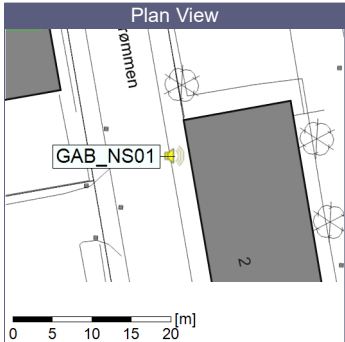

Project: Kronos Sydhavnen
Construction: Gåsebæk
Location: N-V

02/06/2023
03/06/2023

Remarks

...

Noise Time Related Diagram

○○○ GAB_NS01

Project: Kronos Sydhavnen
Construction: Gåsebæk
Location: N-V

03/06/2023
04/06/2023