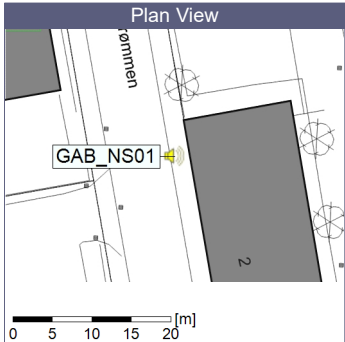

Noise Time Related Diagram

○○○ GAB_NS01

Project: Kronos Sydhavnen
Construction: Gåsebæk
Location: N-V

01/06/2023
02/06/2023

Remarks

...

Noise Time Related Diagram

○○○ GAB_NS01