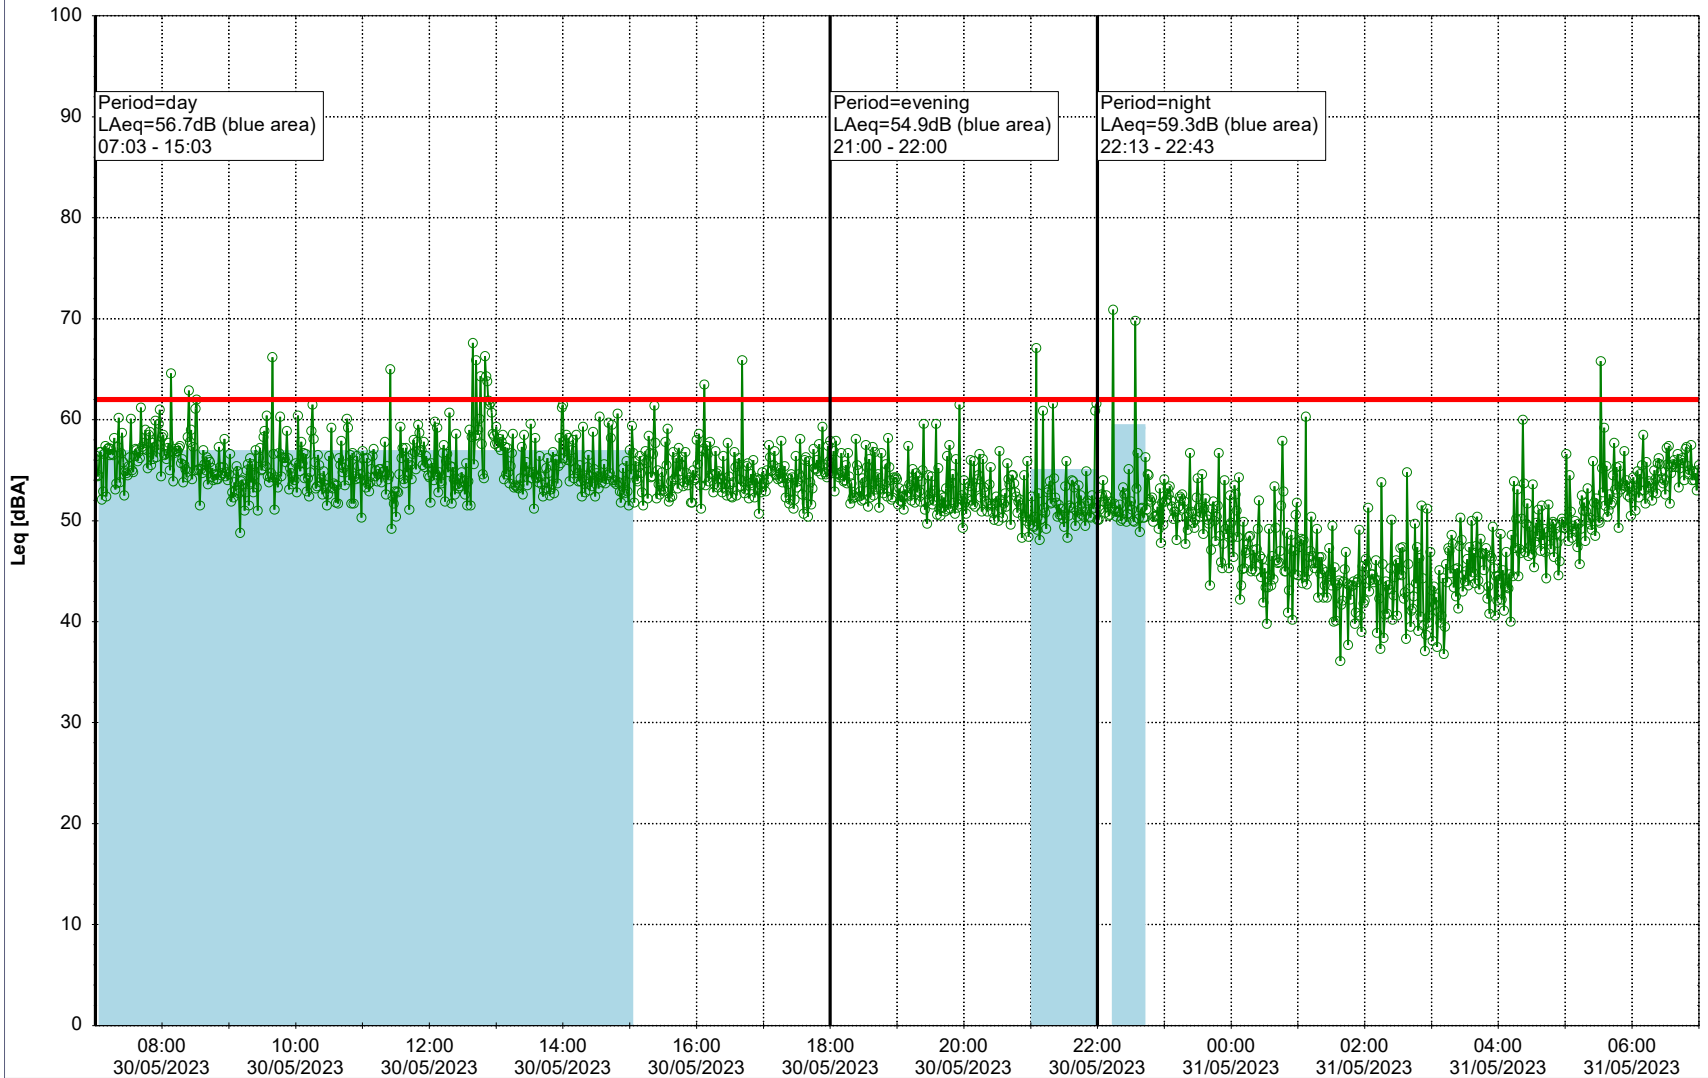

Noise Time Related Diagram

○○○ GAB_NS01