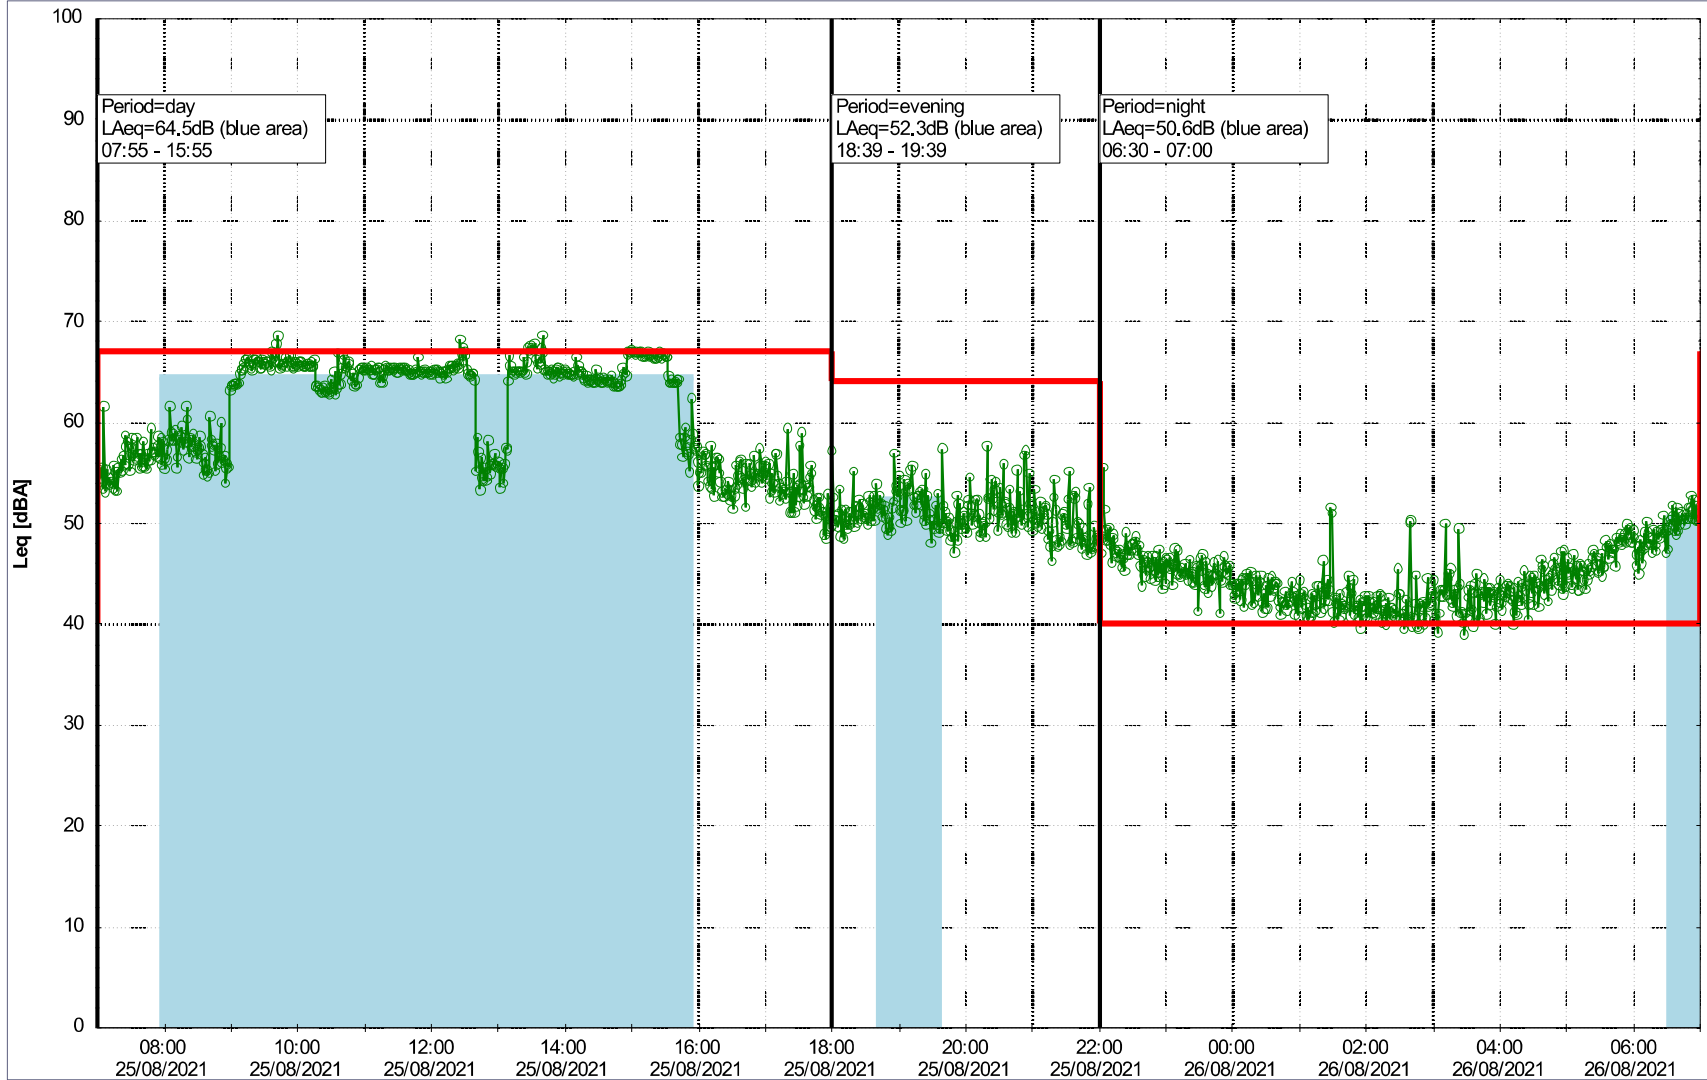

0 5 10 15 20 [m]

Remarks

...

Noise Time Related Diagram

25/08/2021
26/08/2021

SLU_NS01

Project: Kronos Sydhavnen
Construction: Sluseholmen
Location: N-V

Plan View

Noise Time Related Diagram

26/08/2021
27/08/2021

SLU_NS01

Remarks

...

Project: Kronos Sydhavnen
Construction: Sluseholmen
Location: N-V

Plan View

0 5 10 15 20 [m]

Remarks

Noise Time Related Diagram

27/08/2021
28/08/2021

SLU_NS01

Project: Kronos Sydhavnen
Construction: Sluseholmen
Location: N-V

Plan View

Noise Time Related Diagram

28/08/2021
29/08/2021

○○○○ SLU_NS01

0 5 10 15 20 [m]

Remarks

...

Project: Kronos Sydhavnen
Construction: Sluseholmen
Location: N-V

29/08/2021
30/08/2021

Plan View

Remarks