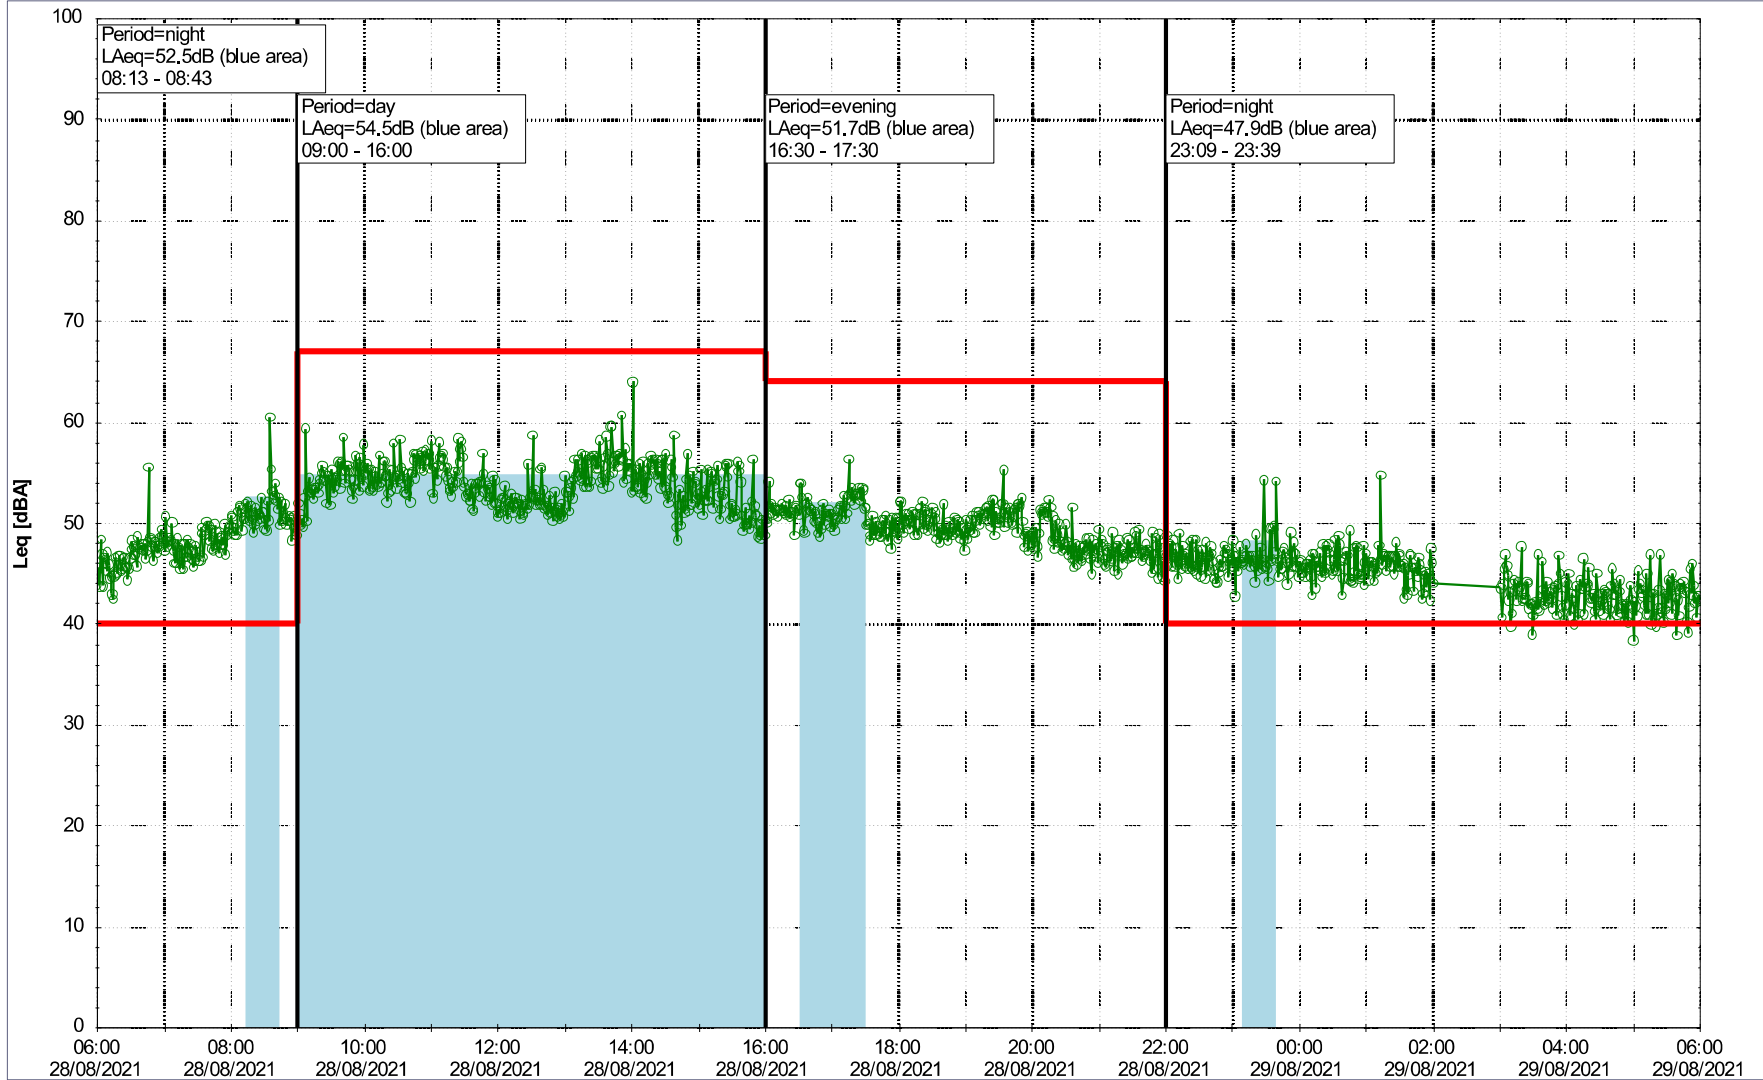

Remarks

Noise Time Related Diagram

27/08/2021
28/08/2021

SLU_NS01

Project: Kronos Sydhavnen
Construction: Sluseholmen
Location: N-V

Plan View

Noise Time Related Diagram

28/08/2021
29/08/2021

○○○○ SLU_NS01

0 5 10 15 20 [m]

Remarks

...

Project: Kronos Sydhavnen
Construction: Sluseholmen
Location: N-V

29/08/2021
30/08/2021

Plan View

Remarks