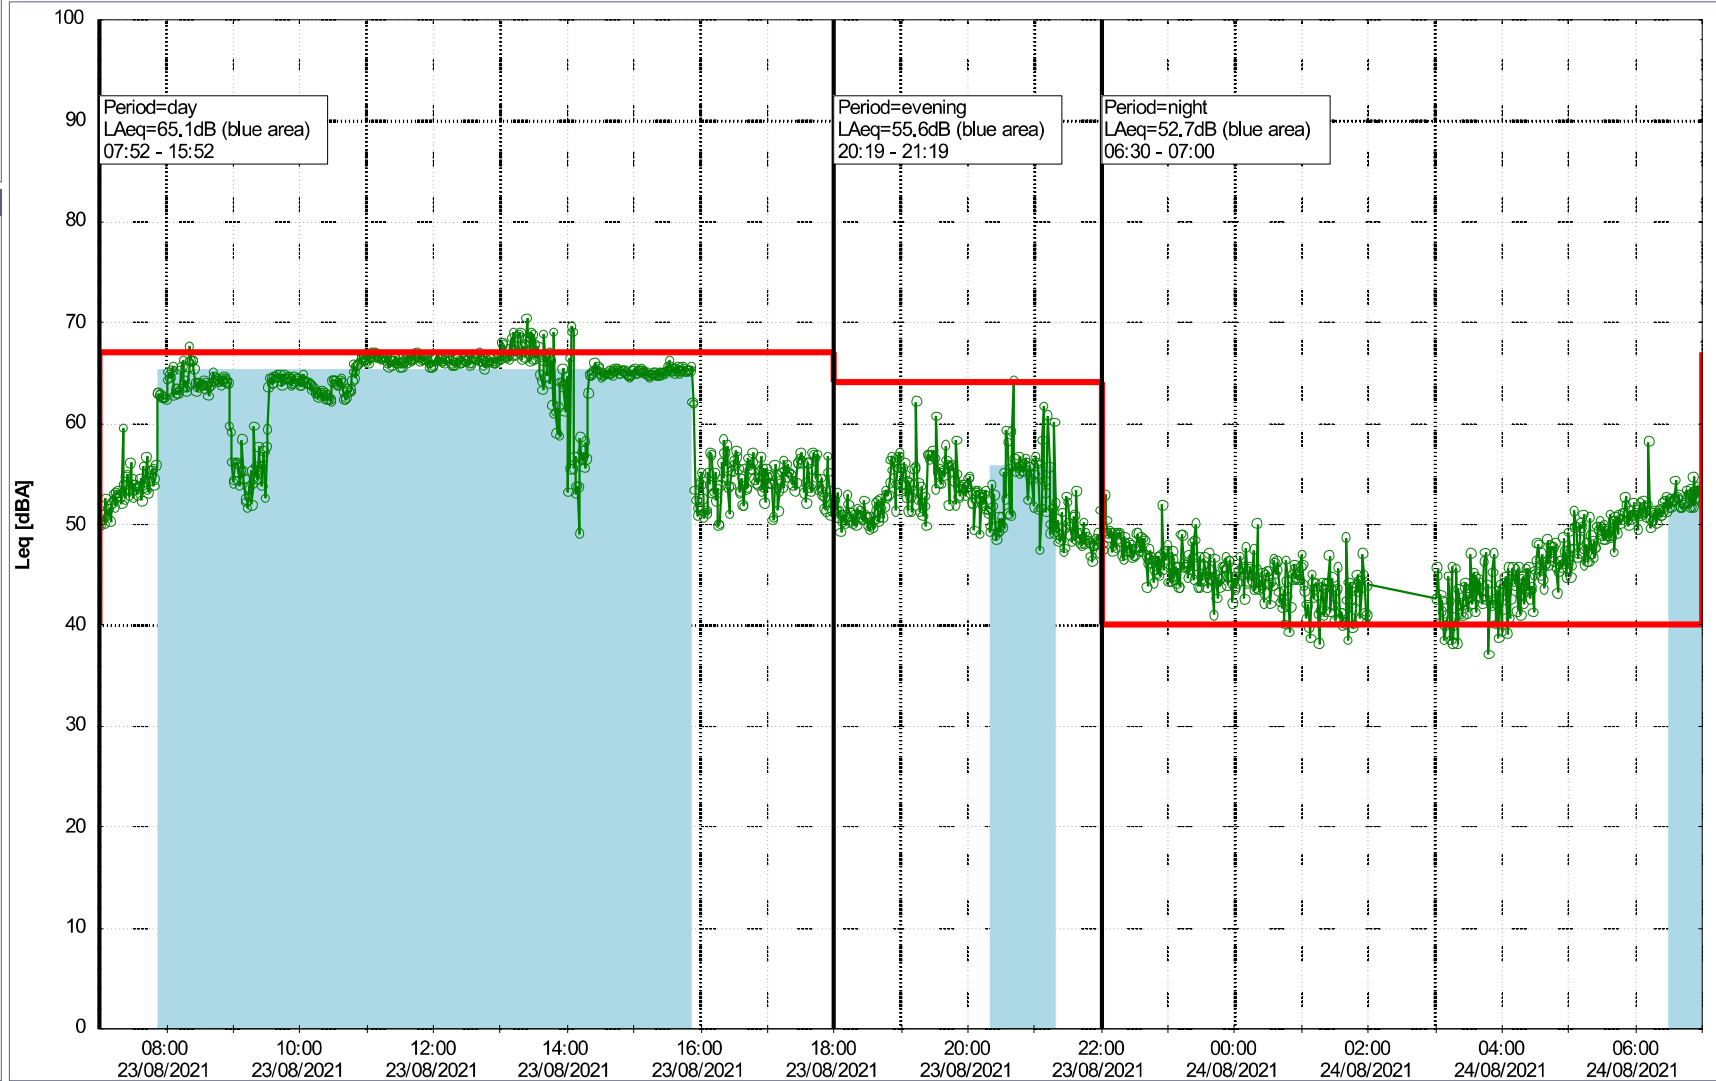

Project: Kronos Sydhavnen
Construction: Sluseholmen
Location: N-V

Plan View

Noise Time Related Diagram

23/08/2021
24/08/2021

SLU_NS01

Remarks

...

Project: Kronos Sydhavnen
Construction: Sluseholmen
Location: N-V

Plan View

0 5 10 15 20 [m]

Remarks

Noise Time Related Diagram

24/08/2021
25/08/2021

SLU_NS01

Project: Kronos Sydhavnen
Construction: Sluseholmen
Location: N-V

Plan View

Noise Time Related Diagram

26/08/2021
27/08/2021

SLU_NS01

Remarks

...

Project: Kronos Sydhavnen
Construction: Sluseholmen
Location: N-V

Plan View

0 5 10 15 20 [m]

○○○○ SLU_NS01

0 5 10 15 20 [m]

Remarks

...

Project: Kronos Sydhavnen
Construction: Sluseholmen
Location: N-V

29/08/2021
30/08/2021

Plan View

Remarks