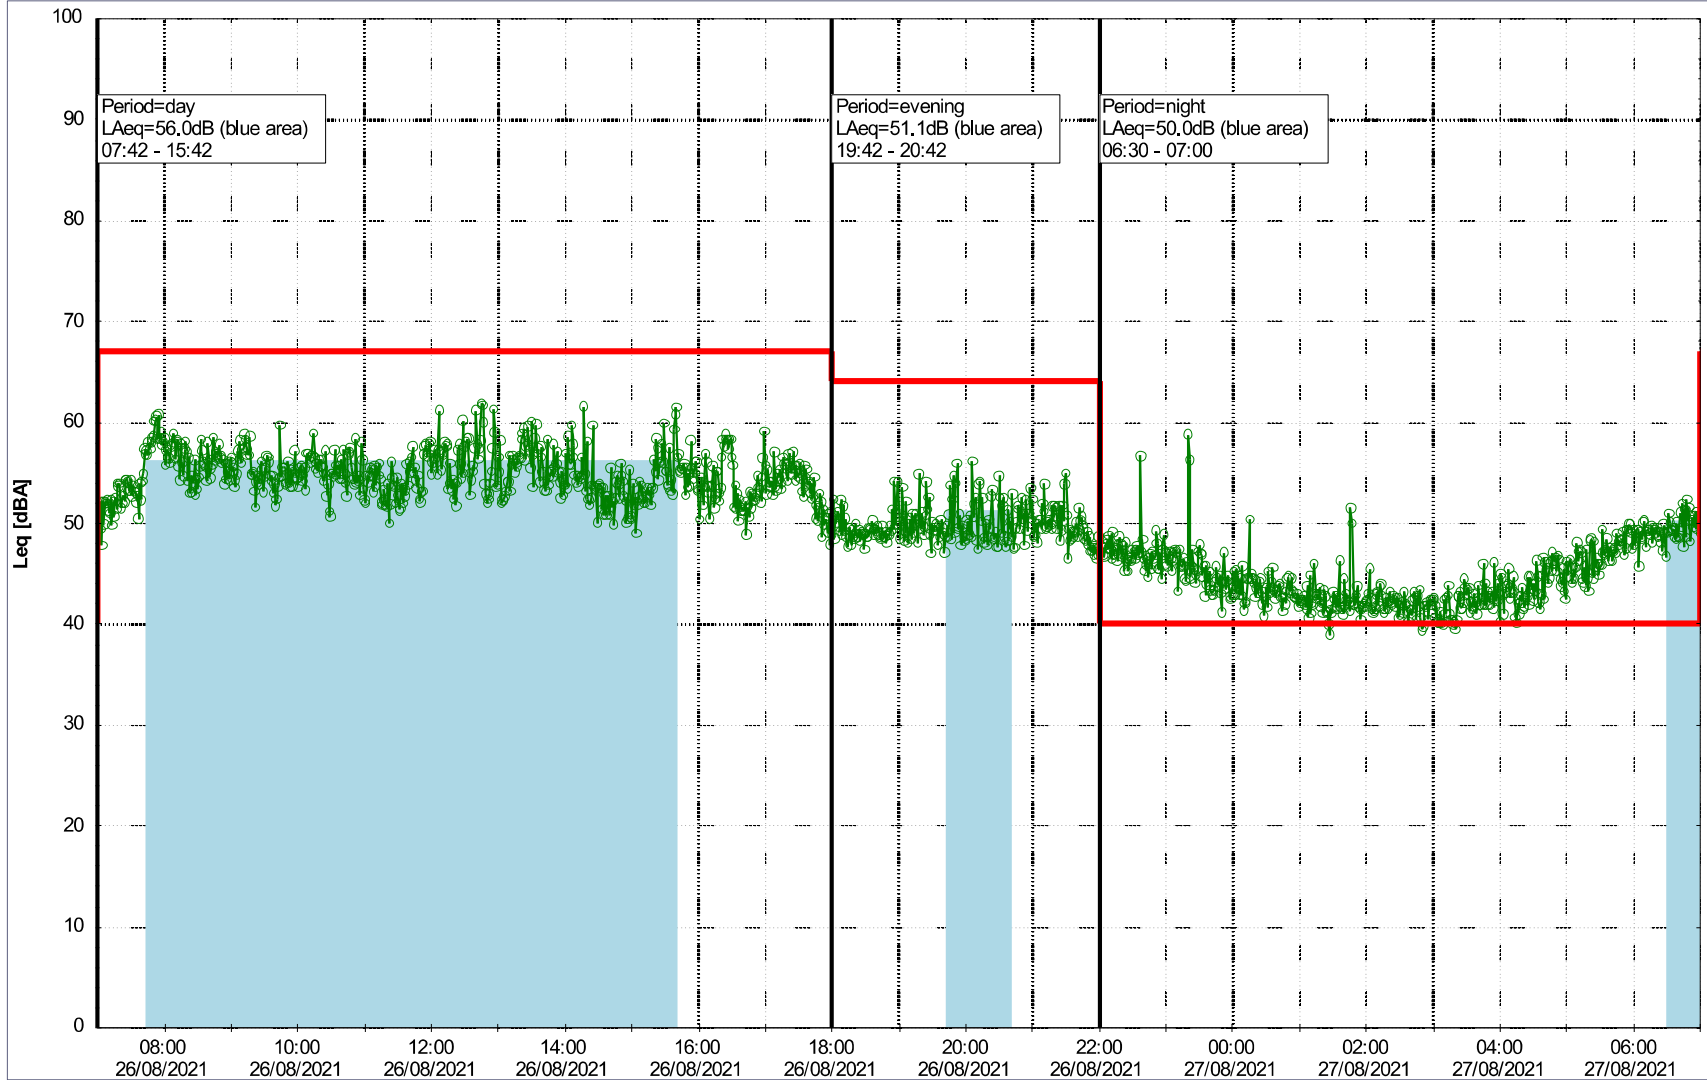

Noise Time Related Diagram

26/08/2021
27/08/2021

SLU_NS01

Remarks

...

Project: Kronos Sydhavnen
Construction: Sluseholmen
Location: N-V

Plan View

0 5 10 15 20 [m]

Remarks

Noise Time Related Diagram

27/08/2021
28/08/2021

SLU_NS01

Project: Kronos Sydhavnen
Construction: Sluseholmen
Location: N-V

Plan View

Noise Time Related Diagram

28/08/2021
29/08/2021

○○○○ SLU_NS01

0 5 10 15 20 [m]

Remarks

...

Project: Kronos Sydhavnen
Construction: Sluseholmen
Location: N-V

29/08/2021
30/08/2021

Plan View

Remarks