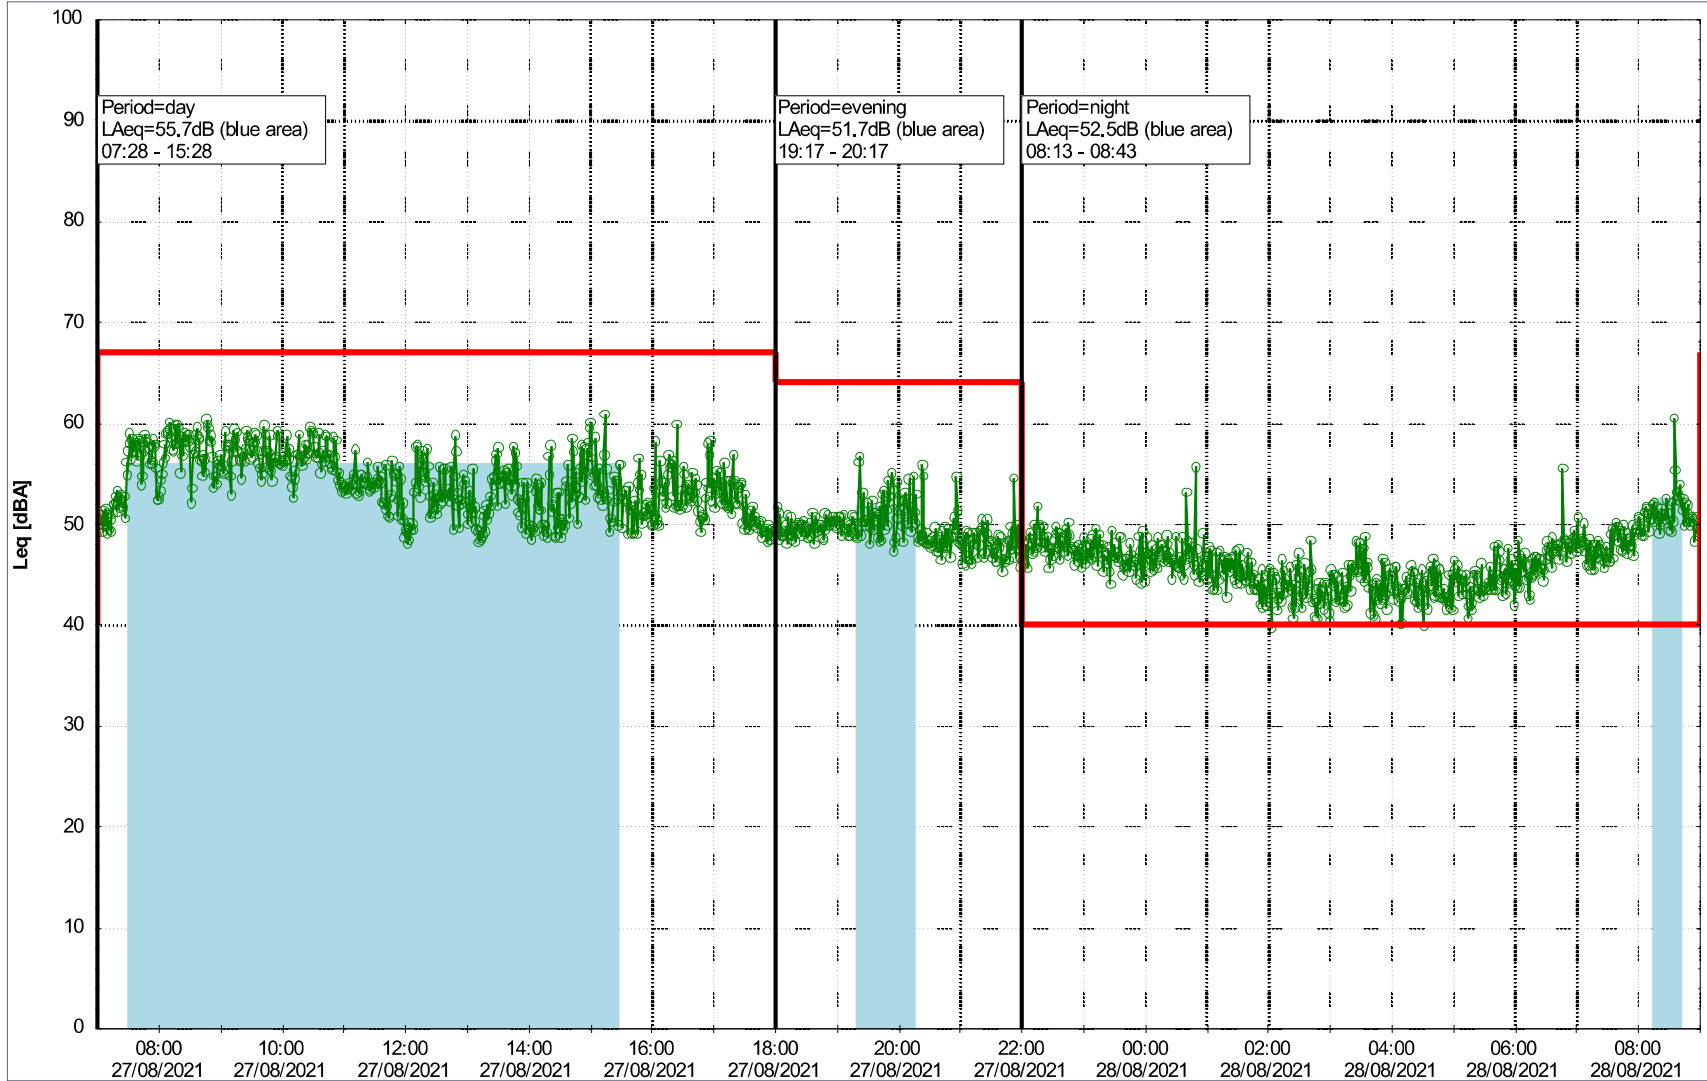

Noise Time Related Diagram

26/08/2021
27/08/2021

SLU_NS01

Remarks

...

Project: Kronos Sydhavnen
Construction: Sluseholmen
Location: N-V

Plan View

0 5 10 15 20 [m]

Remarks

Noise Time Related Diagram

27/08/2021
28/08/2021

SLU_NS01

Project: Kronos Sydhavnen
Construction: Sluseholmen
Location: N-V

Plan View

Noise Time Related Diagram

28/08/2021
29/08/2021

○○○○ SLU_NS01

0 5 10 15 20 [m]

Remarks

...

Project: Kronos Sydhavnen
Construction: Sluseholmen
Location: N-V

29/08/2021
30/08/2021

Plan View

Remarks