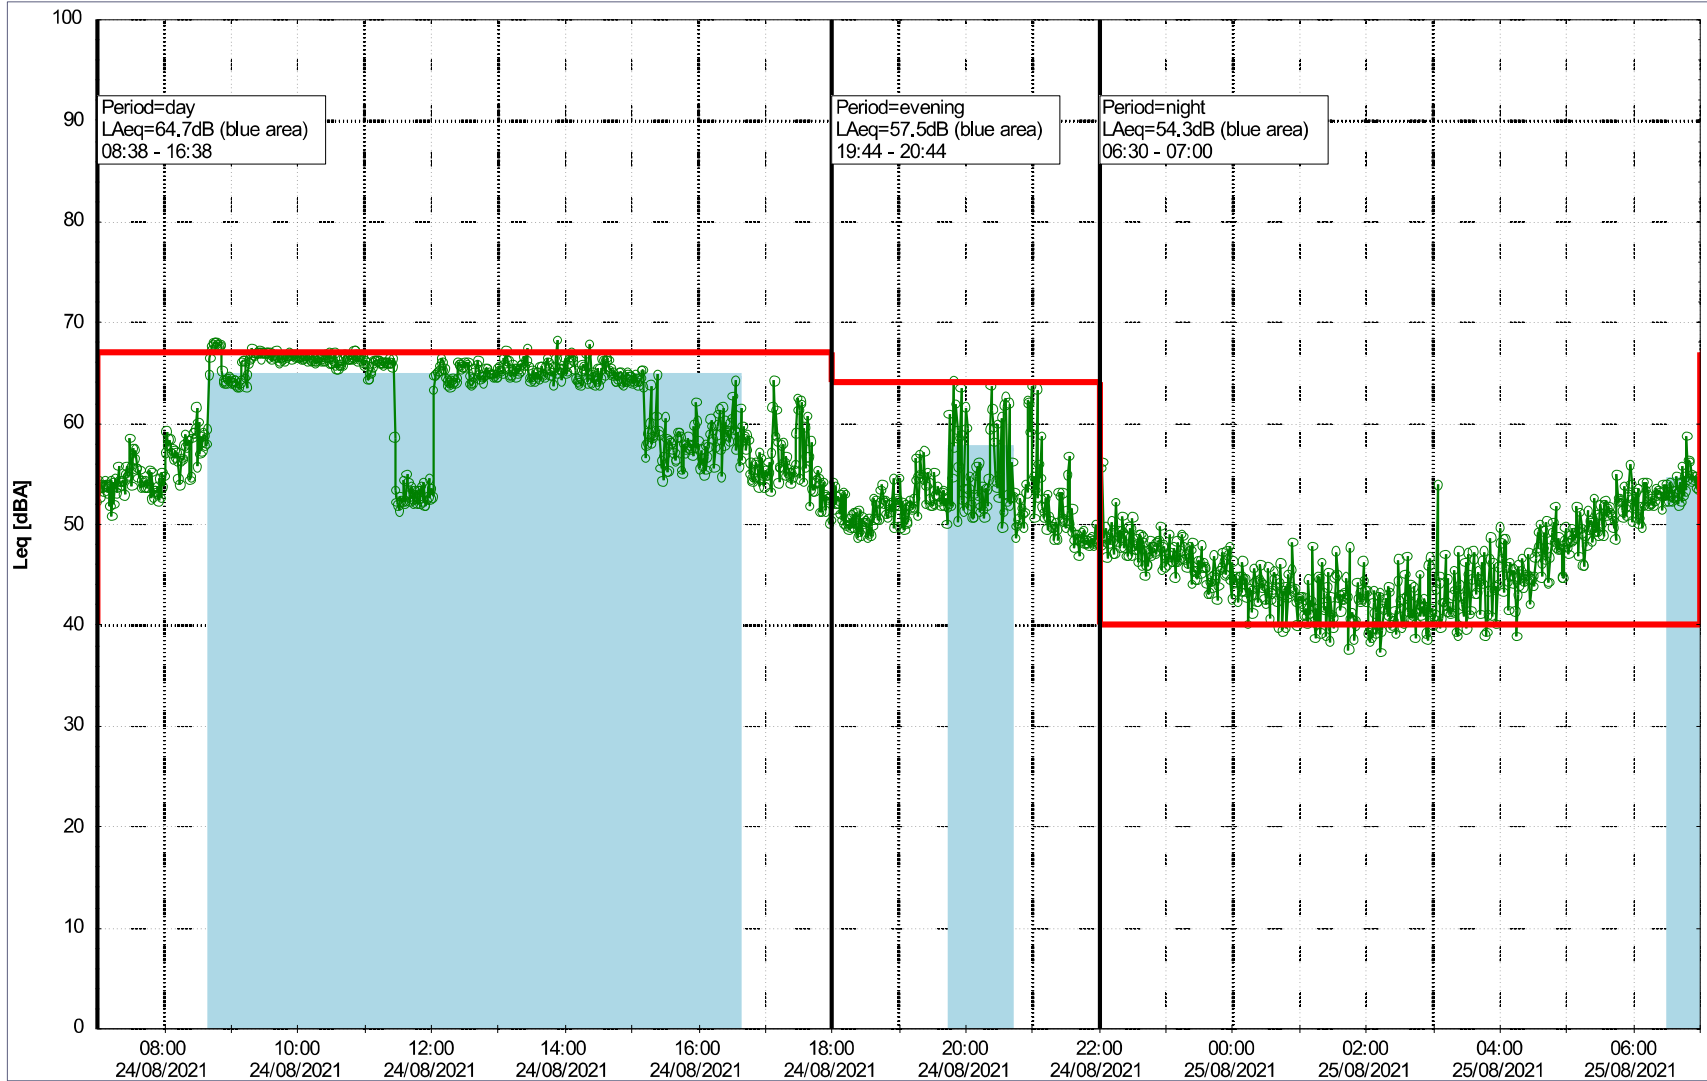

Plan View

0 5 10 15 20 [m]

Remarks

Noise Time Related Diagram

24/08/2021
25/08/2021

SLU_NS01

Project: Kronos Sydhavnen
Construction: Sluseholmen
Location: N-V

Plan View

0 5 10 15 20 [m]

Remarks

...

Noise Time Related Diagram

25/08/2021
26/08/2021

SLU_NS01

Project: Kronos Sydhavnen
Construction: Sluseholmen
Location: N-V

Plan View

Noise Time Related Diagram

26/08/2021
27/08/2021

SLU_NS01

Remarks

...

Project: Kronos Sydhavnen
Construction: Sluseholmen
Location: N-V

Plan View

0 5 10 15 20 [m]

○○○○ SLU_NS01

0 5 10 15 20 [m]

Remarks

...

Project: Kronos Sydhavnen
Construction: Sluseholmen
Location: N-V

29/08/2021
30/08/2021

Plan View

Remarks