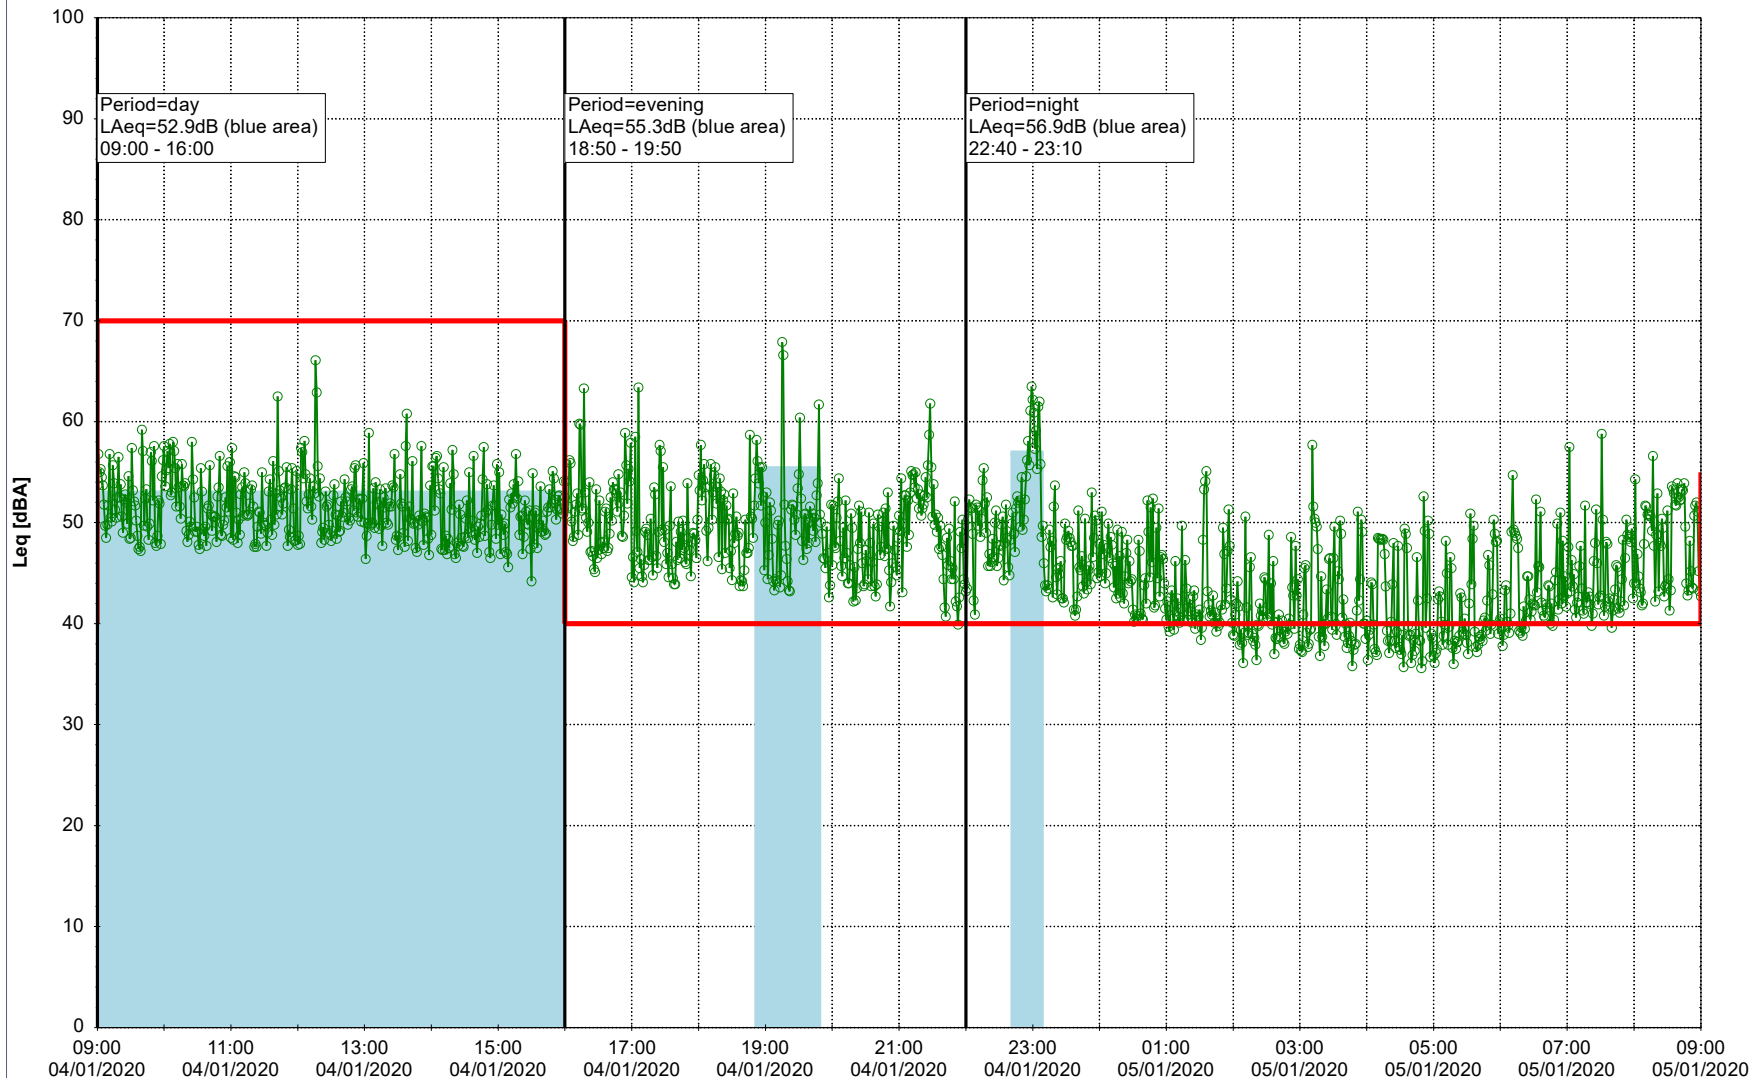

Project: Kronos Sydhavnen
Construction: Ny Ellebjerg
Location: N-V

Plan View

Remarks

...

Noise Time Related Diagram

02/01/2020
03/01/2020

○ NEL_NS01

Project: Kronos Sydhavnen
Construction: Ny Ellebjerg
Location: N-V

Plan View

Remarks

...

Noise Time Related Diagram

03/01/2020
04/01/2020

○ ○ ○ ○ NEL_NS01

Project: Kronos Sydhavnen
Construction: Ny Ellebjerg
Location: N-V

Plan View

Remarks

...

Noise Time Related Diagram

04/01/2020
05/01/2020

○ ○ ○ ○ NEL_NS01

Project: Kronos Sydhavnen
Construction: Ny Ellebjerg
Location: N-V

Plan View

Remarks