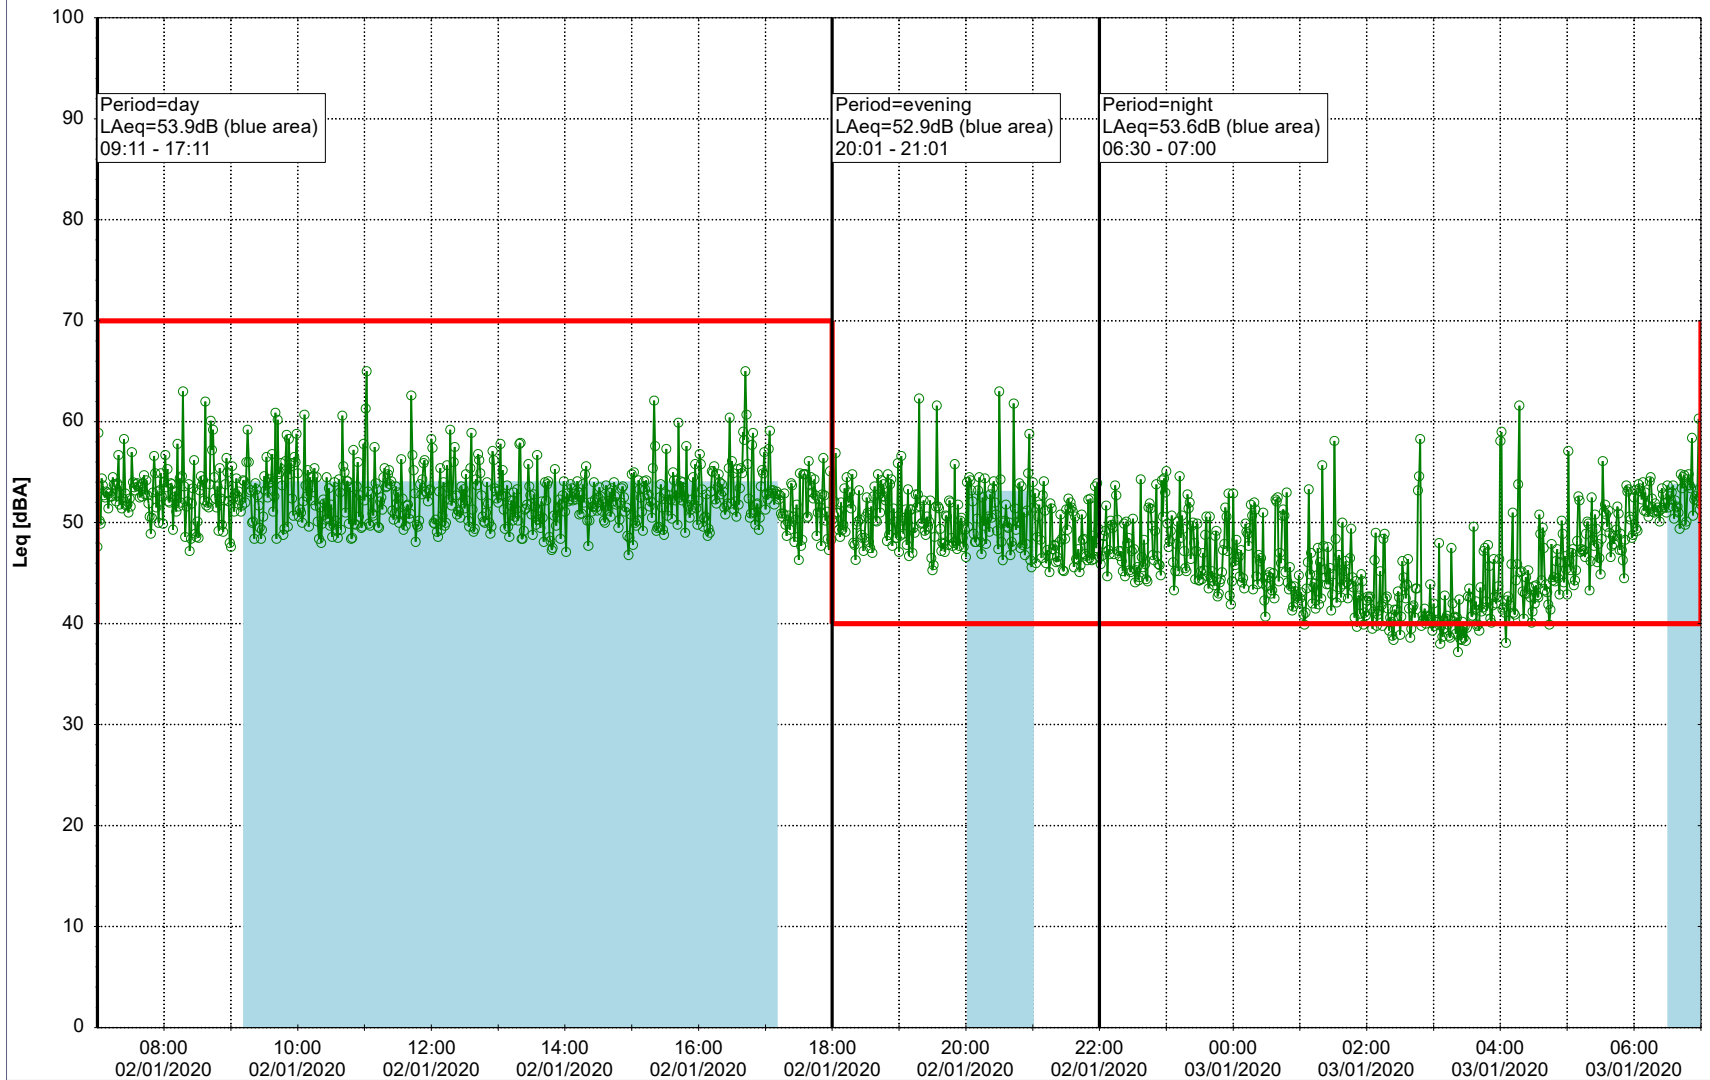

Project: Kronos Sydhavnen
Construction: Ny Ellebjerg
Location: N-V

Plan View

Remarks

...

Noise Time Related Diagram

02/01/2020
03/01/2020

○ NEL_NS01

Project: Kronos Sydhavnen
Construction: Ny Ellebjerg
Location: N-V

Plan View

Remarks

...

Noise Time Related Diagram

03/01/2020
04/01/2020

○ ○ ○ ○ NEL_NS01

Project: Kronos Sydhavnen
Construction: Ny Ellebjerg
Location: N-V

Plan View

Remarks

...

Noise Time Related Diagram

04/01/2020
05/01/2020

○ ○ ○ ○ NEL_NS01

Project: Kronos Sydhavnen
Construction: Ny Ellebjerg
Location: N-V

Plan View

Remarks