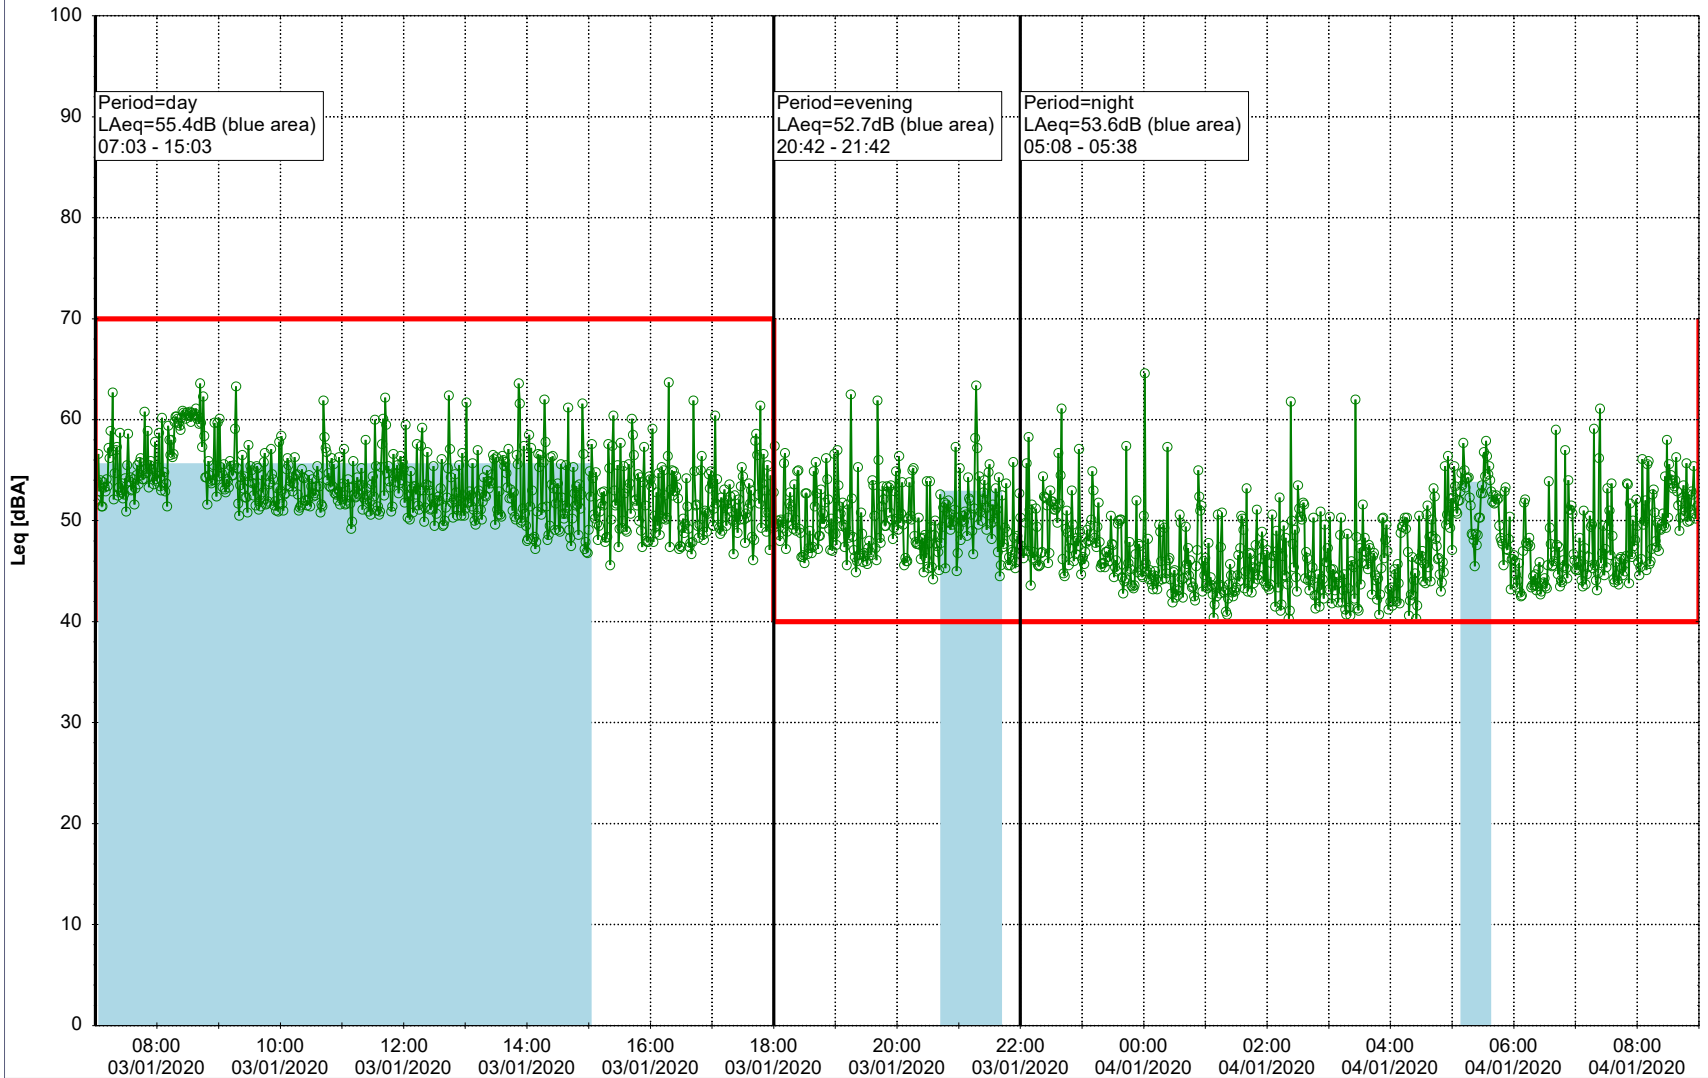

Project: Kronos Sydhavnen
Construction: Ny Ellebjerg
Location: N-V

Plan View

Remarks

...

Noise Time Related Diagram

02/01/2020
03/01/2020

○ NEL_NS01

Project: Kronos Sydhavnen
Construction: Ny Ellebjerg
Location: N-V

Plan View

Remarks

...

Noise Time Related Diagram

03/01/2020
04/01/2020

○ ○ ○ ○ NEL_NS01

Project: Kronos Sydhavnen
Construction: Ny Ellebjerg
Location: N-V

Plan View

Remarks

...

Noise Time Related Diagram

04/01/2020
05/01/2020

○ ○ ○ ○ NEL_NS01

Project: Kronos Sydhavnen
Construction: Ny Ellebjerg
Location: N-V

Plan View

Remarks