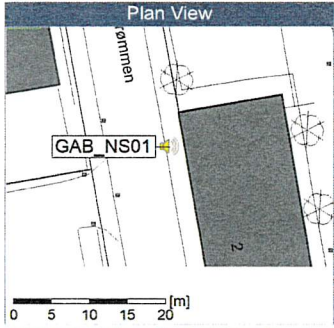

Remarks

...

Noise Time Related Diagram

GAB_NS01

Noise Time Related Diagram

10/10/2019
 11/10/2019

GAB_NS01

Project: Kronos Sydhavnen
Construction: Gåsebæk
Location: N-V