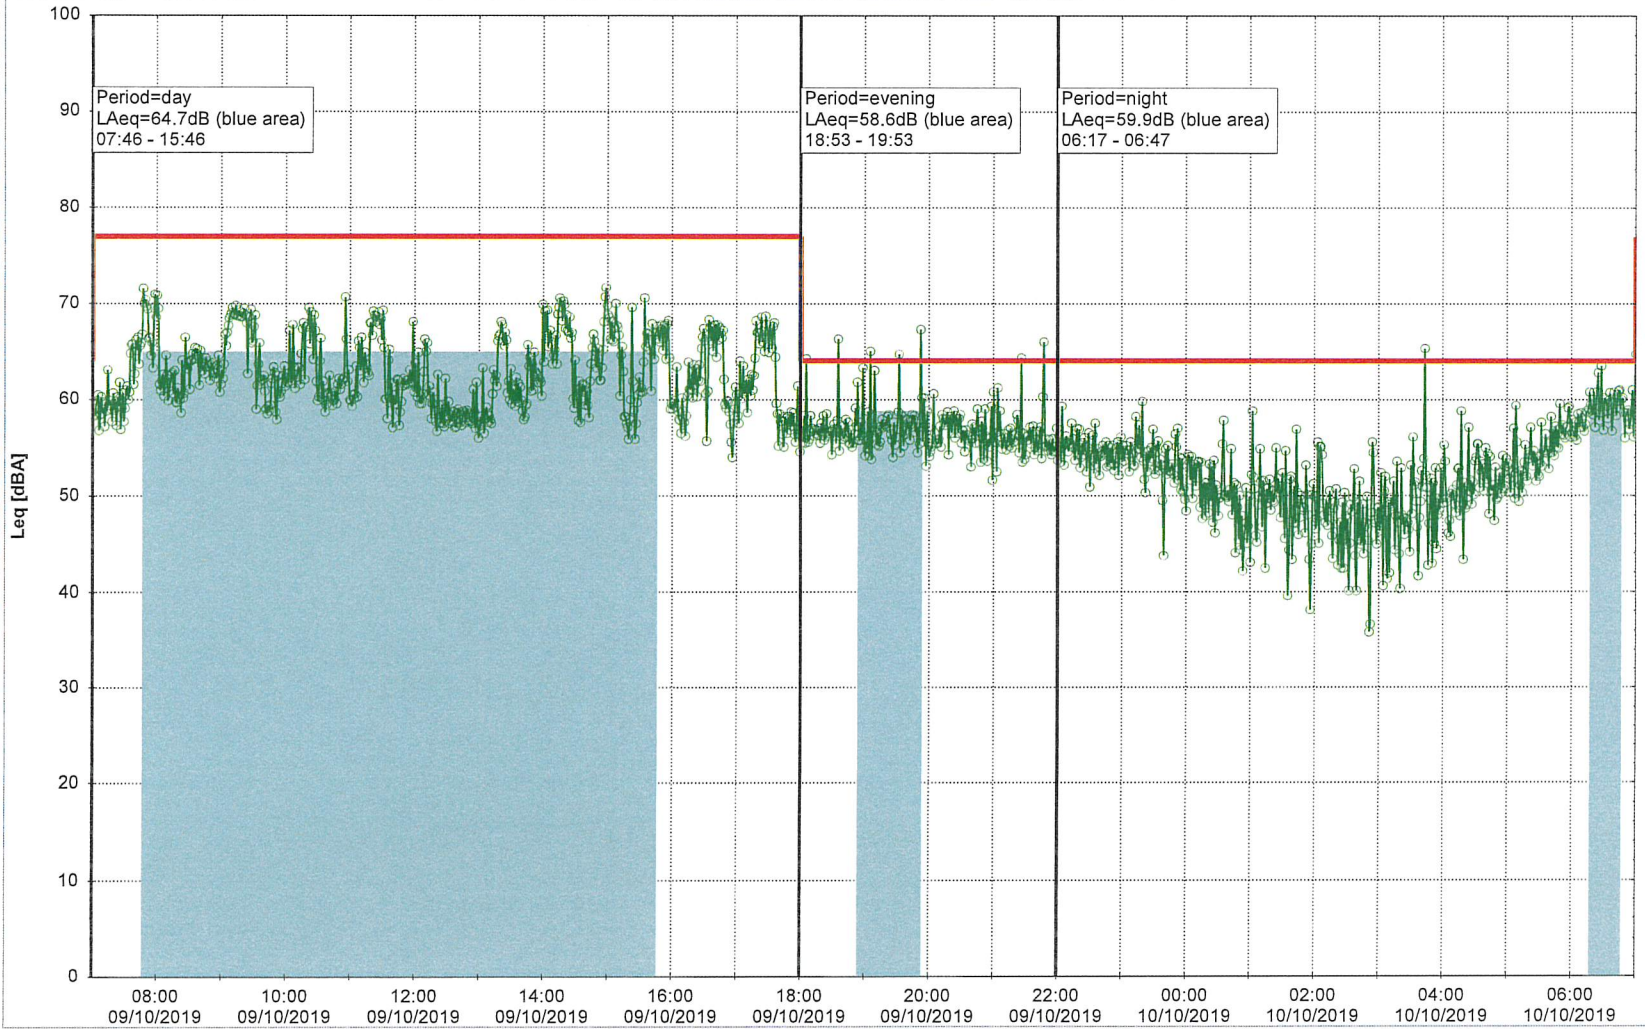

Project: Kronos Sydhavnen
Construction: Gåsebæk
Location: N-V

Remarks

...

Noise Time Related Diagram

08/10/2019
09/10/2019

GAB_NS01

Project: Kronos Sydhavnen
Construction: Gåsebæk
Location: N-V

09/10/2019
10/10/2019

Remarks

...

Noise Time Related Diagram

GAB_NS01

Noise Time Related Diagram

10/10/2019
 11/10/2019

GAB_NS01

Project: Kronos Sydhavnen
Construction: Gåsebæk
Location: N-V

Remarks

...

Noise Time Related Diagram

11/10/2019
12/10/2019

GAB_NS01

Project: Kronos Sydhavnen
Construction: Gåsebæk
Location: N-V

Remarks

...

Noise Time Related Diagram

12/10/2019
13/10/2019

GAB_NS01

Project: Kronos Sydhavnen
Construction: Gåsebæk
Location: N-V

Remarks

...

Noise Time Related Diagram

13/10/2019
14/10/2019