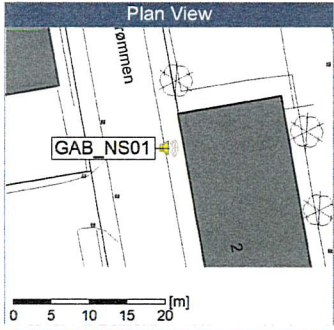

Remarks

...

Noise Time Related Diagram

11/10/2019
12/10/2019

GAB_NS01

Project: Kronos Sydhavnen
Construction: Gåsebæk
Location: N-V

Remarks

...