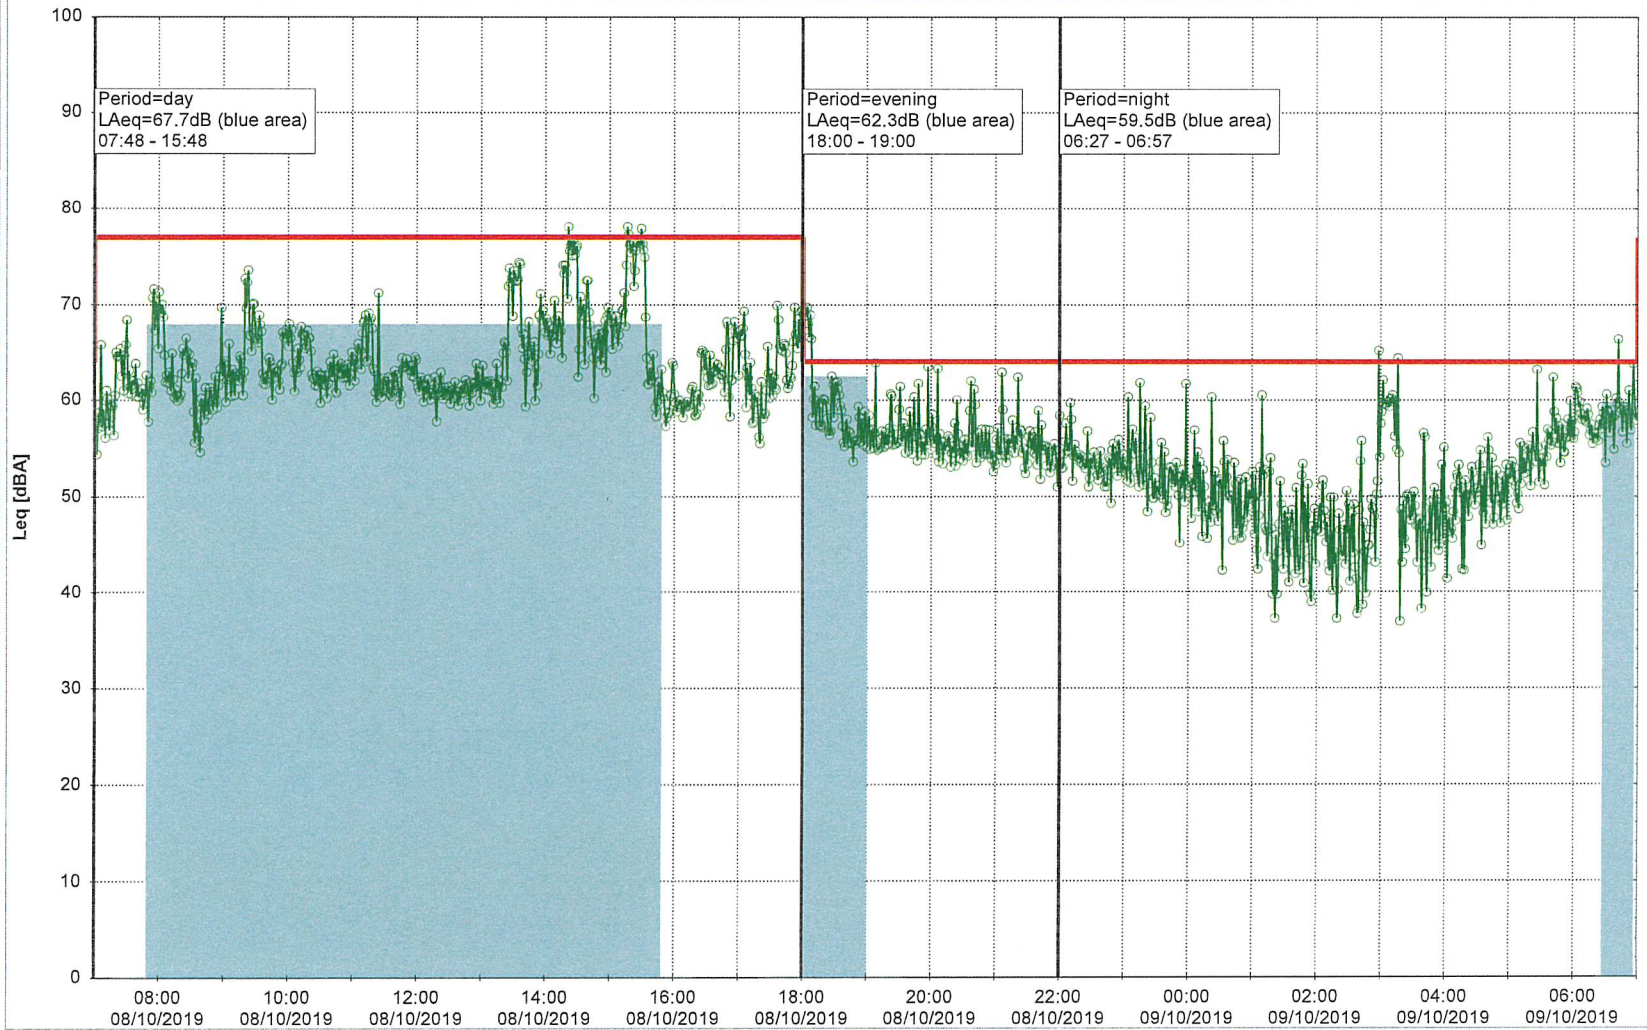

Project: Kronos Sydhavnen
Construction: Gåsebæk
Location: N-V

Remarks

...

Noise Time Related Diagram

08/10/2019
09/10/2019

GAB_NS01

Project: Kronos Sydhavnen
Construction: Gåsebæk
Location: N-V

09/10/2019
10/10/2019

Remarks

...

Noise Time Related Diagram

GAB_NS01

Noise Time Related Diagram

10/10/2019
 11/10/2019

GAB_NS01

Project: Kronos Sydhavnen
Construction: Gåsebæk
Location: N-V

Remarks

...

Noise Time Related Diagram

11/10/2019
12/10/2019

GAB_NS01

Project: Kronos Sydhavnen
Construction: Gåsebæk
Location: N-V

Remarks

...

Noise Time Related Diagram

12/10/2019
13/10/2019

GAB_NS01

Project: Kronos Sydhavnen
Construction: Gåsebæk
Location: N-V

Remarks

...

Noise Time Related Diagram

13/10/2019
14/10/2019