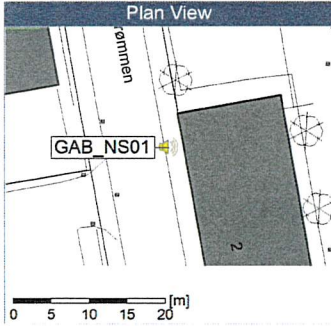

Remarks

...

Noise Time Related Diagram

GAB_NS01

Noise Time Related Diagram

10/10/2019
 11/10/2019

GAB_NS01

Project: Kronos Sydhavnen
Construction: Gåsebæk
Location: N-V