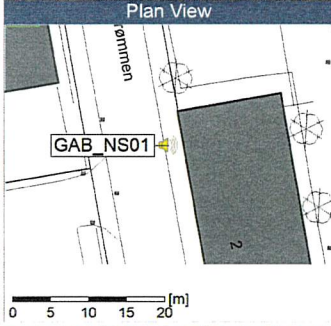

Project: Kronos Sydhavnen
Construction: Gåsebæk
Location: N-V

Remarks

...

Noise Time Related Diagram

08/10/2019
09/10/2019

GAB_NS01

Project: Kronos Sydhavnen
Construction: Gåsebæk
Location: N-V

09/10/2019
10/10/2019