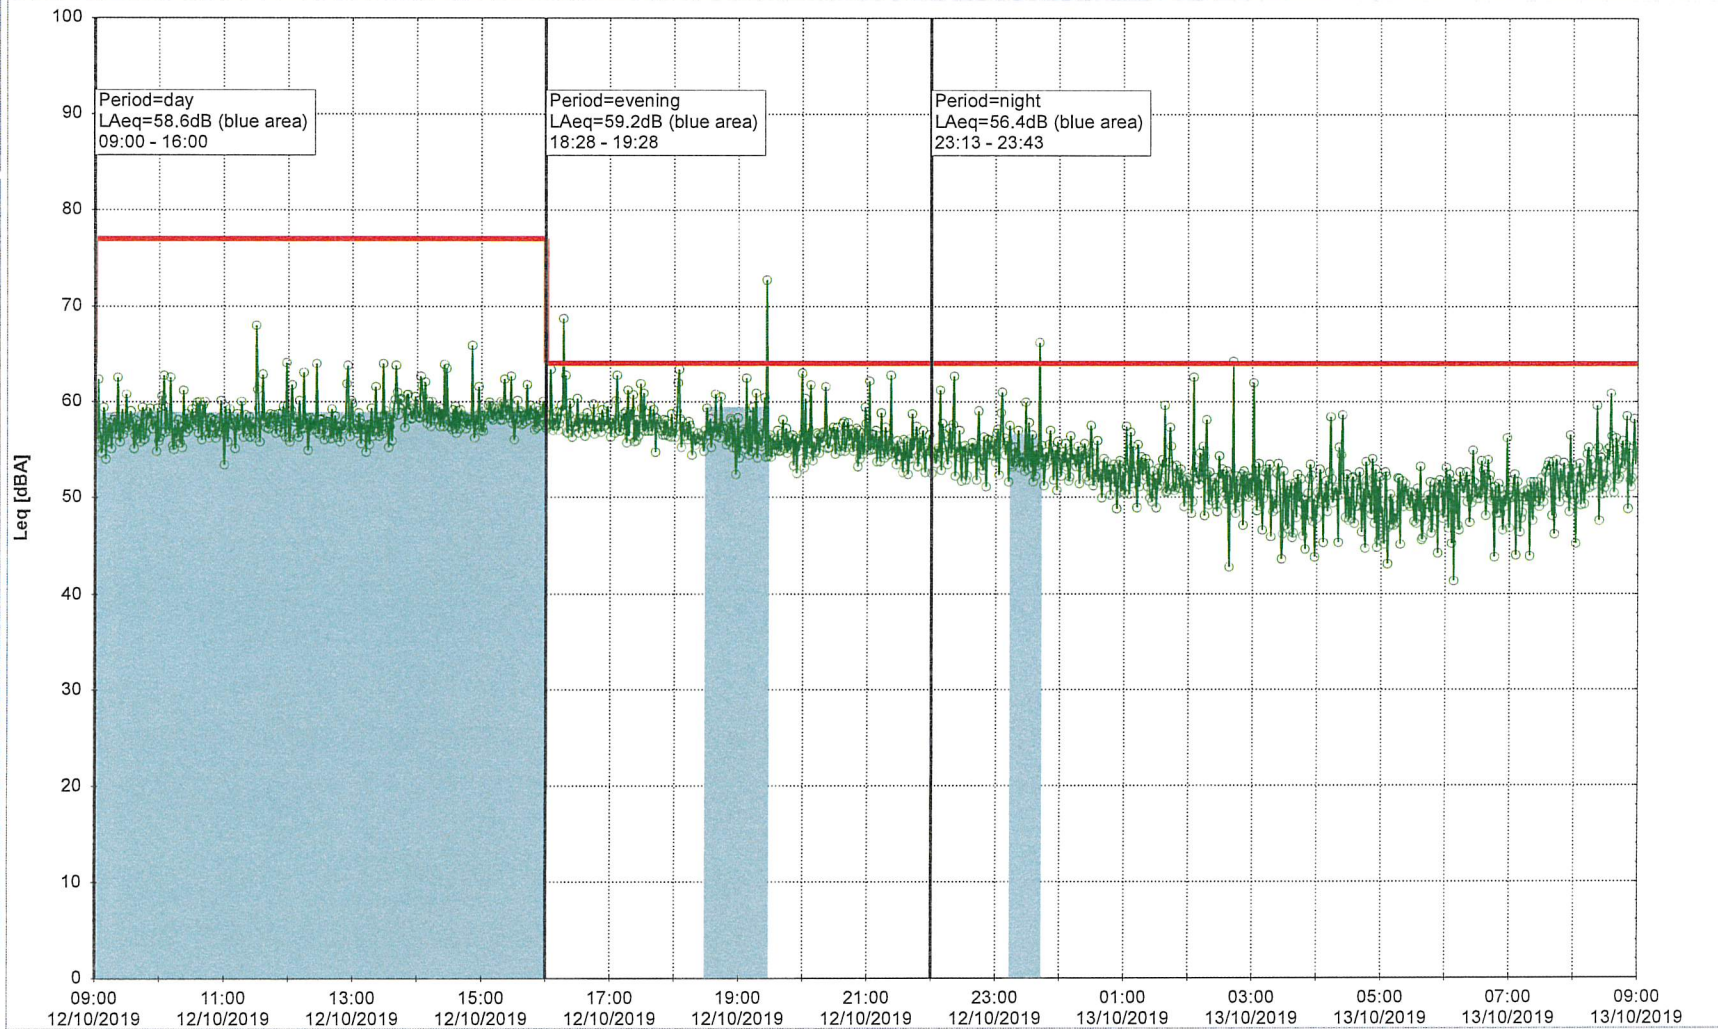

Remarks

...

Noise Time Related Diagram

GAB_NS01

Noise Time Related Diagram

10/10/2019
 11/10/2019

GAB_NS01

Project: Kronos Sydhavnen
Construction: Gåsebæk
Location: N-V

Remarks

...

Noise Time Related Diagram

11/10/2019
12/10/2019

GAB_NS01

Project: Kronos Sydhavnen
Construction: Gåsebæk
Location: N-V

Remarks

...

Noise Time Related Diagram

12/10/2019
13/10/2019

GAB_NS01

Project: Kronos Sydhavnen
Construction: Gåsebæk
Location: N-V

Remarks

...

Noise Time Related Diagram

13/10/2019
14/10/2019