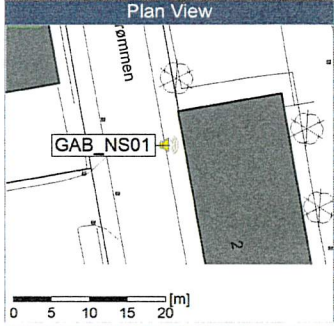

Noise Time Related Diagram

12/10/2019
13/10/2019

GAB_NS01

Project: Kronos Sydhavnen
Construction: Gåsebæk
Location: N-V

Remarks

...

Noise Time Related Diagram

13/10/2019
14/10/2019