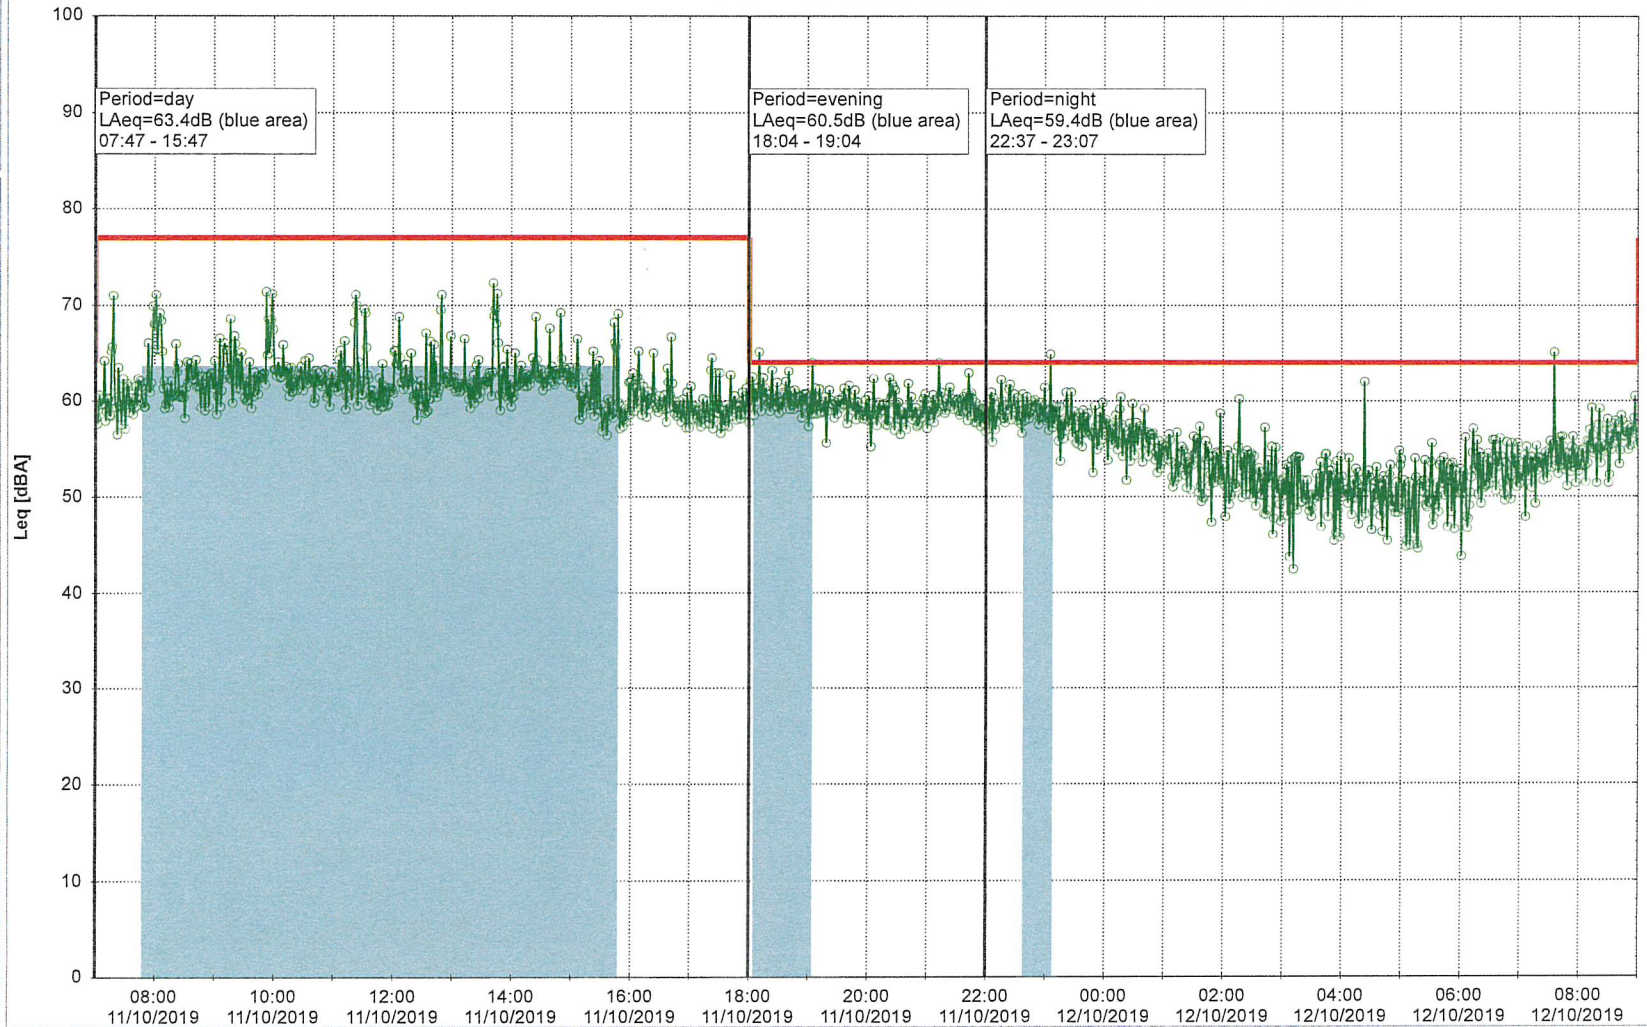

Project: Kronos Sydhavnen
Construction: Gåsebæk
Location: N-V

Remarks

...

Noise Time Related Diagram

08/10/2019
09/10/2019

GAB_NS01

Project: Kronos Sydhavnen
Construction: Gåsebæk
Location: N-V

09/10/2019
10/10/2019

Remarks

...

Noise Time Related Diagram

GAB_NS01

Noise Time Related Diagram

10/10/2019
 11/10/2019

GAB_NS01

Project: Kronos Sydhavnen
Construction: Gåsebæk
Location: N-V

Remarks

...

Noise Time Related Diagram

11/10/2019
12/10/2019

GAB_NS01

Project: Kronos Sydhavnen
Construction: Gåsebæk
Location: N-V

Remarks

...

Noise Time Related Diagram

12/10/2019
13/10/2019

GAB_NS01

Project: Kronos Sydhavnen
Construction: Gåsebæk
Location: N-V

Remarks

...

Noise Time Related Diagram

13/10/2019
14/10/2019