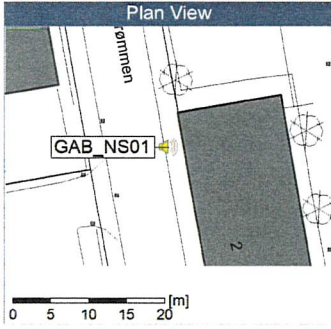

Project: Kronos Sydhavnen
Construction: Gåsebæk
Location: N-V

Remarks

...

Noise Time Related Diagram

08/10/2019
09/10/2019

GAB_NS01

Project: Kronos Sydhavnen
Construction: Gåsebæk
Location: N-V

09/10/2019
10/10/2019