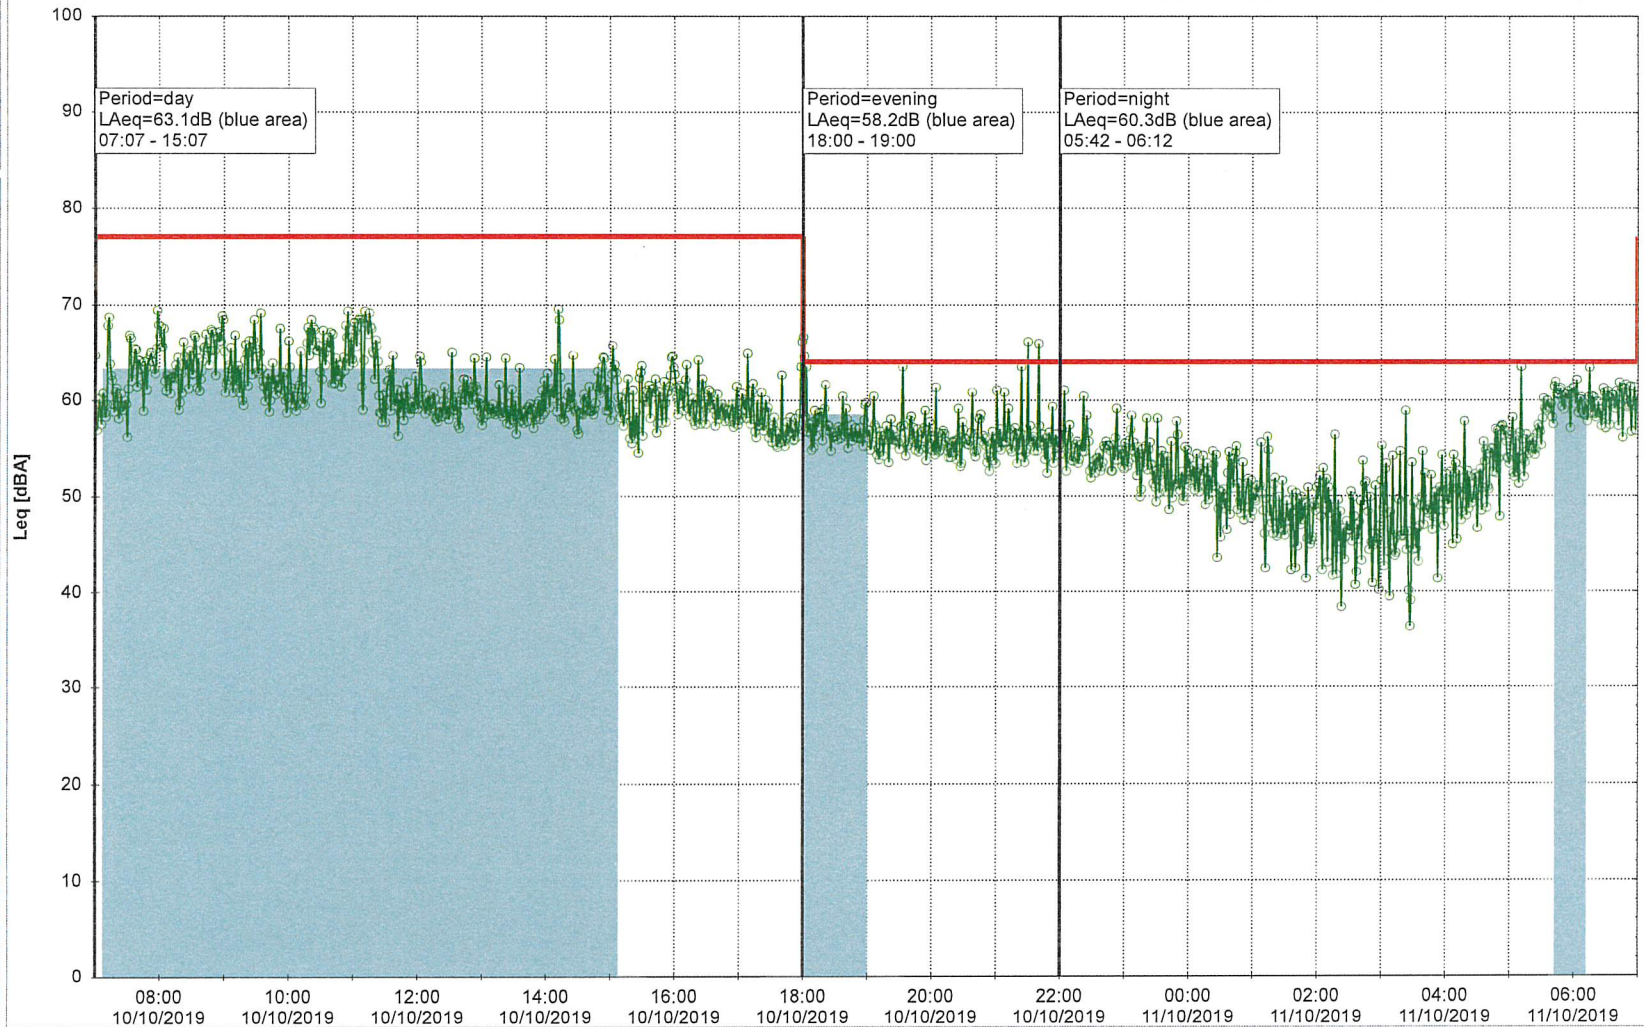

Project: Kronos Sydhavnen
Construction: Gåsebæk
Location: N-V

Remarks

...

Noise Time Related Diagram

08/10/2019
09/10/2019

GAB_NS01

Project: Kronos Sydhavnen
Construction: Gåsebæk
Location: N-V

09/10/2019
10/10/2019

Remarks

...

Noise Time Related Diagram

GAB_NS01

Noise Time Related Diagram

10/10/2019
 11/10/2019

GAB_NS01

Project: Kronos Sydhavnen
Construction: Gåsebæk
Location: N-V

Remarks

...

Noise Time Related Diagram

11/10/2019
12/10/2019

GAB_NS01

Project: Kronos Sydhavnen
Construction: Gåsebæk
Location: N-V

Remarks

...

Noise Time Related Diagram

12/10/2019
13/10/2019

GAB_NS01

Project: Kronos Sydhavnen
Construction: Gåsebæk
Location: N-V

Remarks

...

Noise Time Related Diagram

13/10/2019
14/10/2019