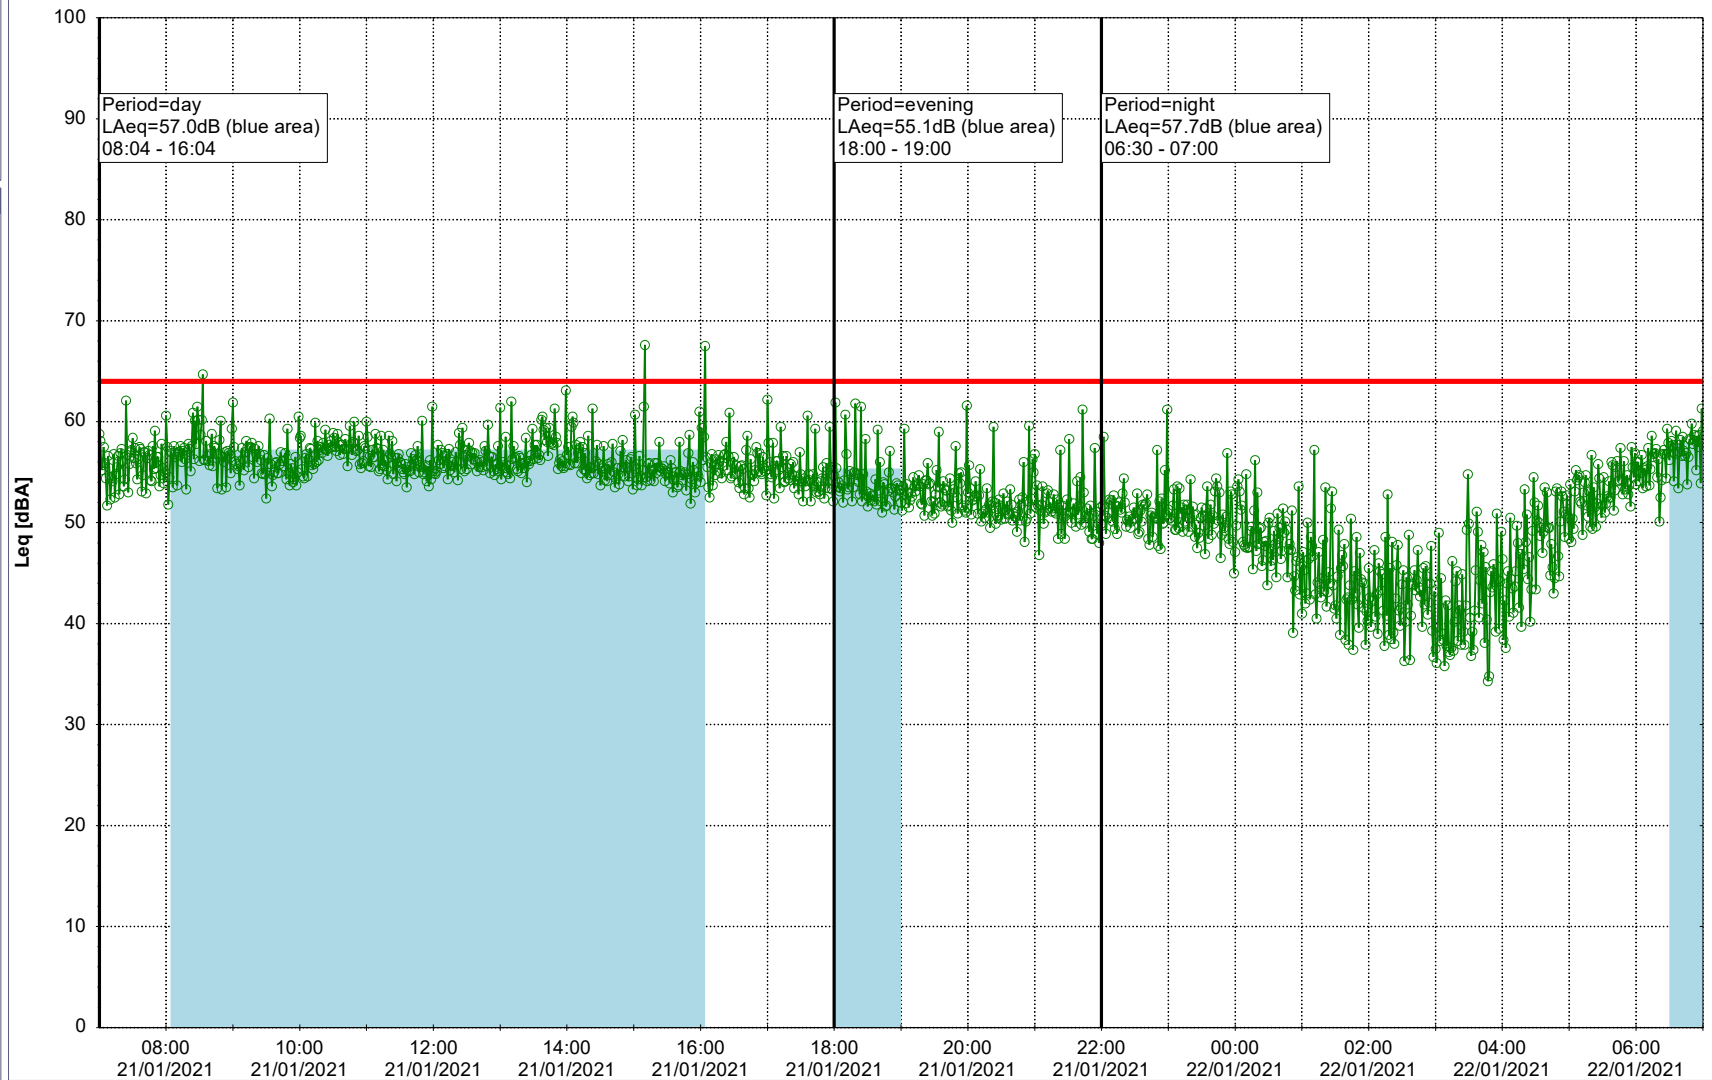

Noise Time Related Diagram

○○○ GAB_NS01

Project: Kronos Sydhavnen
Construction: Gåsebæk
Location: N-V

21/01/2021
22/01/2021

Remarks

Noise Time Related Diagram

○○○ GAB_NS01

Project: Kronos Sydhavnen
Construction: Gåsebæk
Location: N-V

22/01/2021
23/01/2021

Noise Time Related Diagram

○○○○ GAB_NS01

Remarks

...

Project: Kronos Sydhavnen
Construction: Gåsebæk
Location: N-V

23/01/2021
24/01/2021

Remarks

...

Noise Time Related Diagram

○○○○ GAB_NS01

Project: Kronos Sydhavnen
Construction: Gåsebæk
Location: N-V

24/01/2021
25/01/2021

Noise Time Related Diagram

○○○○ GAB_NS01

Remarks