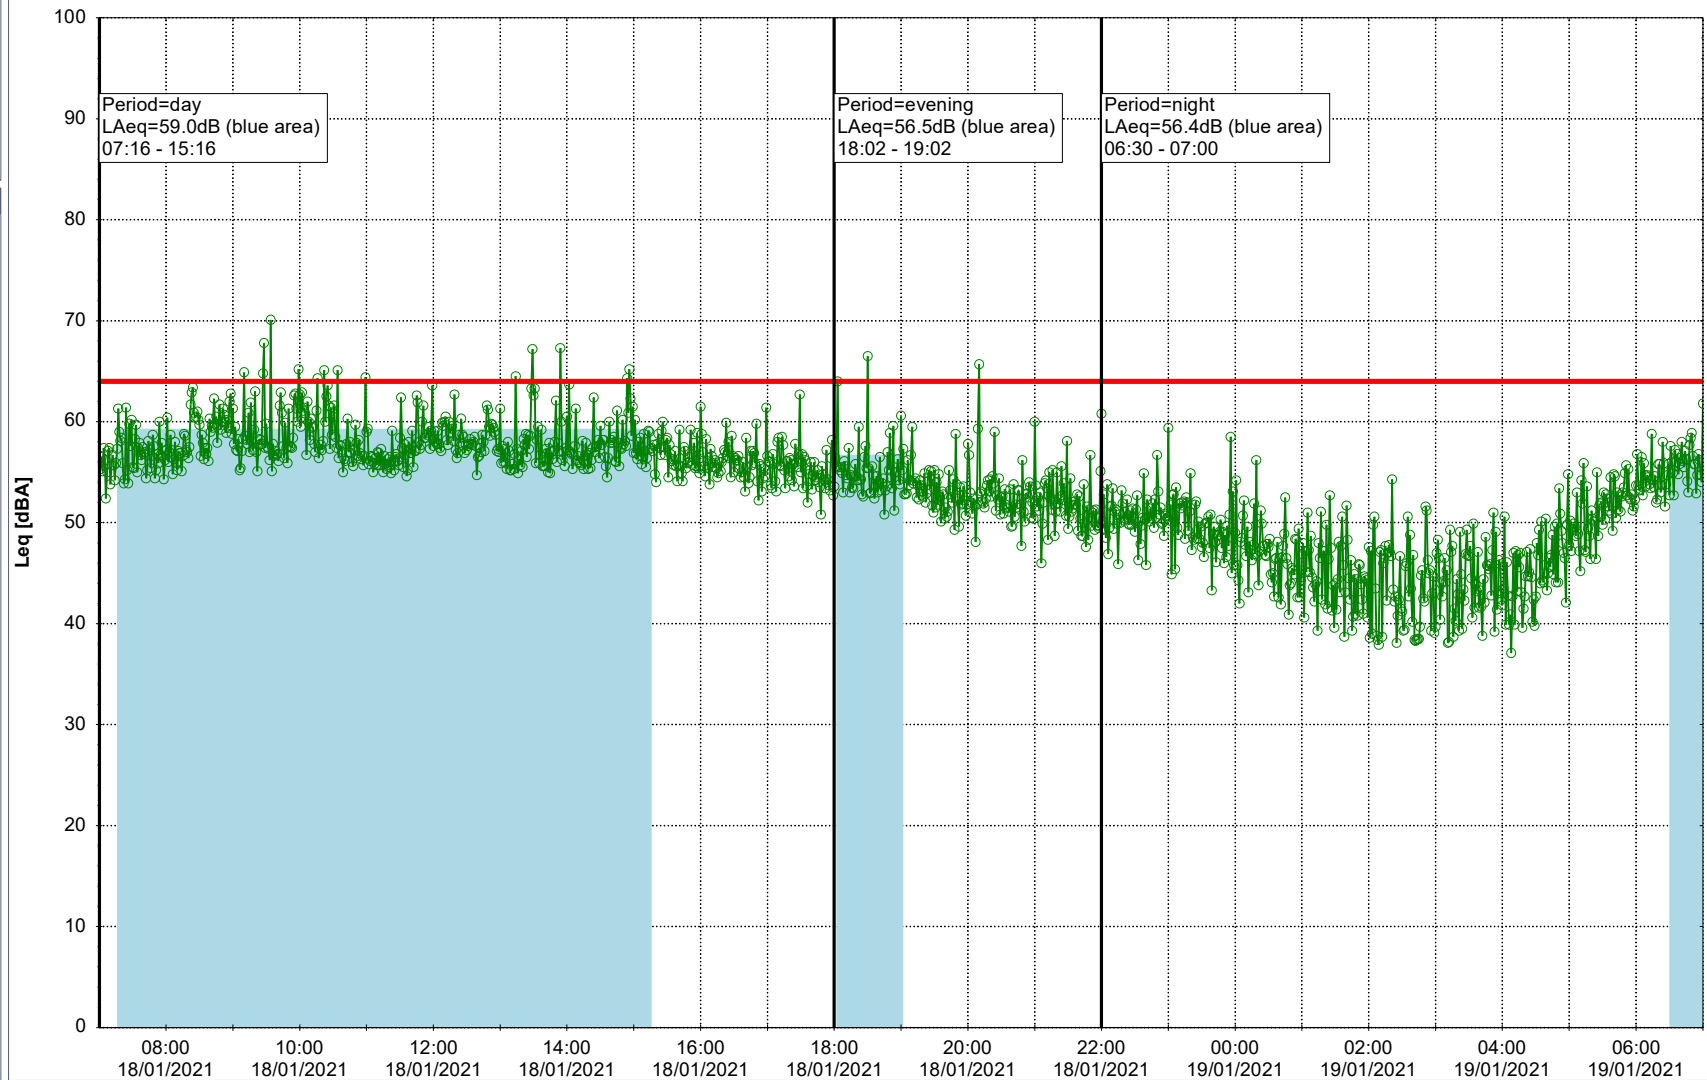

Project: Kronos Sydhavnen
Construction: Gåsebæk
Location: N-V

Remarks

...

Noise Time Related Diagram

18/01/2021
19/01/2021

○○○ GAB_NS01

Project: Kronos Sydhavnen
Construction: Gåsebæk
Location: N-V

19/01/2021
20/01/2021

Remarks

...

Noise Time Related Diagram

○○○ GAB_NS01

Project: Kronos Sydhavnen
Construction: Gåsebæk
Location: N-V

20/01/2021
21/01/2021

Remarks

...

Noise Time Related Diagram

○○○ GAB_NS01

Project: Kronos Sydhavnen
Construction: Gåsebæk
Location: N-V

21/01/2021
22/01/2021

Remarks

Noise Time Related Diagram

○○○ GAB_NS01

Project: Kronos Sydhavnen
Construction: Gåsebæk
Location: N-V

...

Noise Time Related Diagram

○○○○ GAB_NS01

Project: Kronos Sydhavnen
Construction: Gåsebæk
Location: N-V

24/01/2021
25/01/2021

Noise Time Related Diagram

○○○○ GAB_NS01

Remarks