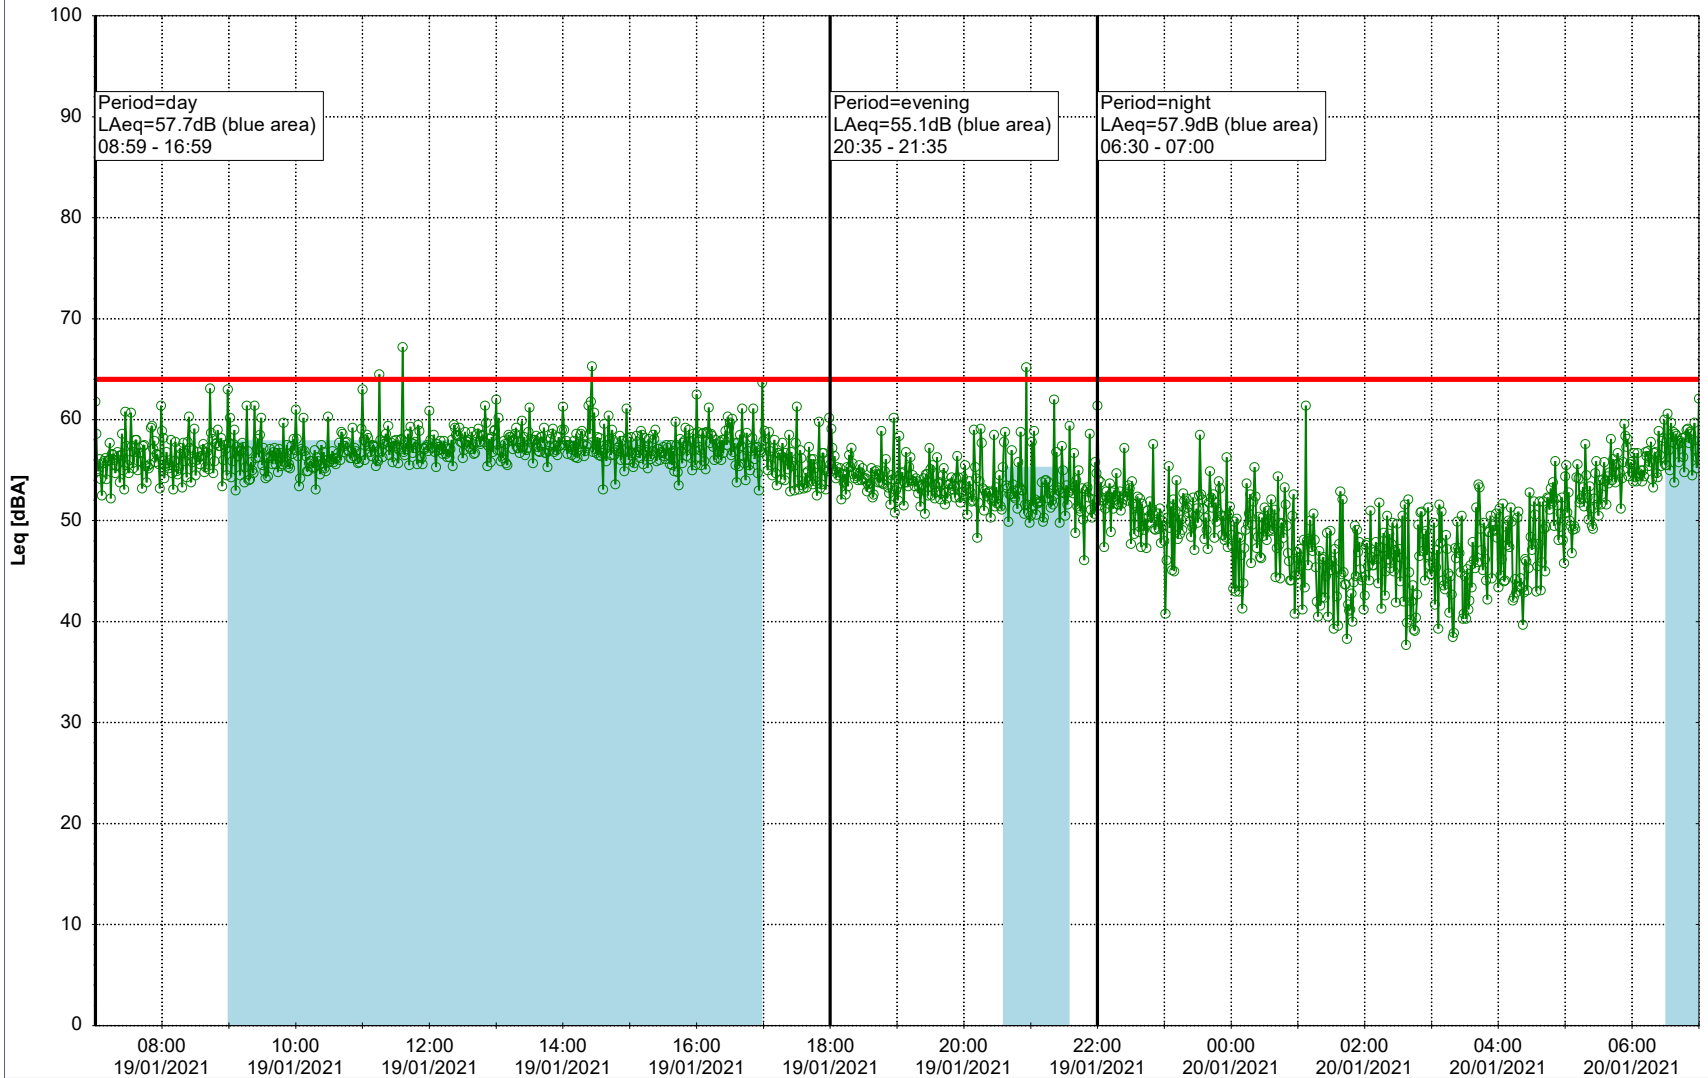

Project: Kronos Sydhavnen
Construction: Gåsebæk
Location: N-V

Remarks

...

Noise Time Related Diagram

18/01/2021
19/01/2021

○○○ GAB_NS01

Project: Kronos Sydhavnen
Construction: Gåsebæk
Location: N-V

19/01/2021
20/01/2021

Remarks

...

Noise Time Related Diagram

○○○ GAB_NS01

Project: Kronos Sydhavnen
Construction: Gåsebæk
Location: N-V

20/01/2021
21/01/2021

Remarks

...

Noise Time Related Diagram

○○○ GAB_NS01

Project: Kronos Sydhavnen
Construction: Gåsebæk
Location: N-V

21/01/2021
22/01/2021

Remarks

Noise Time Related Diagram

○○○ GAB_NS01

Project: Kronos Sydhavnen
Construction: Gåsebæk
Location: N-V

...

Noise Time Related Diagram

○○○○ GAB_NS01

Project: Kronos Sydhavnen
Construction: Gåsebæk
Location: N-V

24/01/2021
25/01/2021

Noise Time Related Diagram

○○○○ GAB_NS01

Remarks