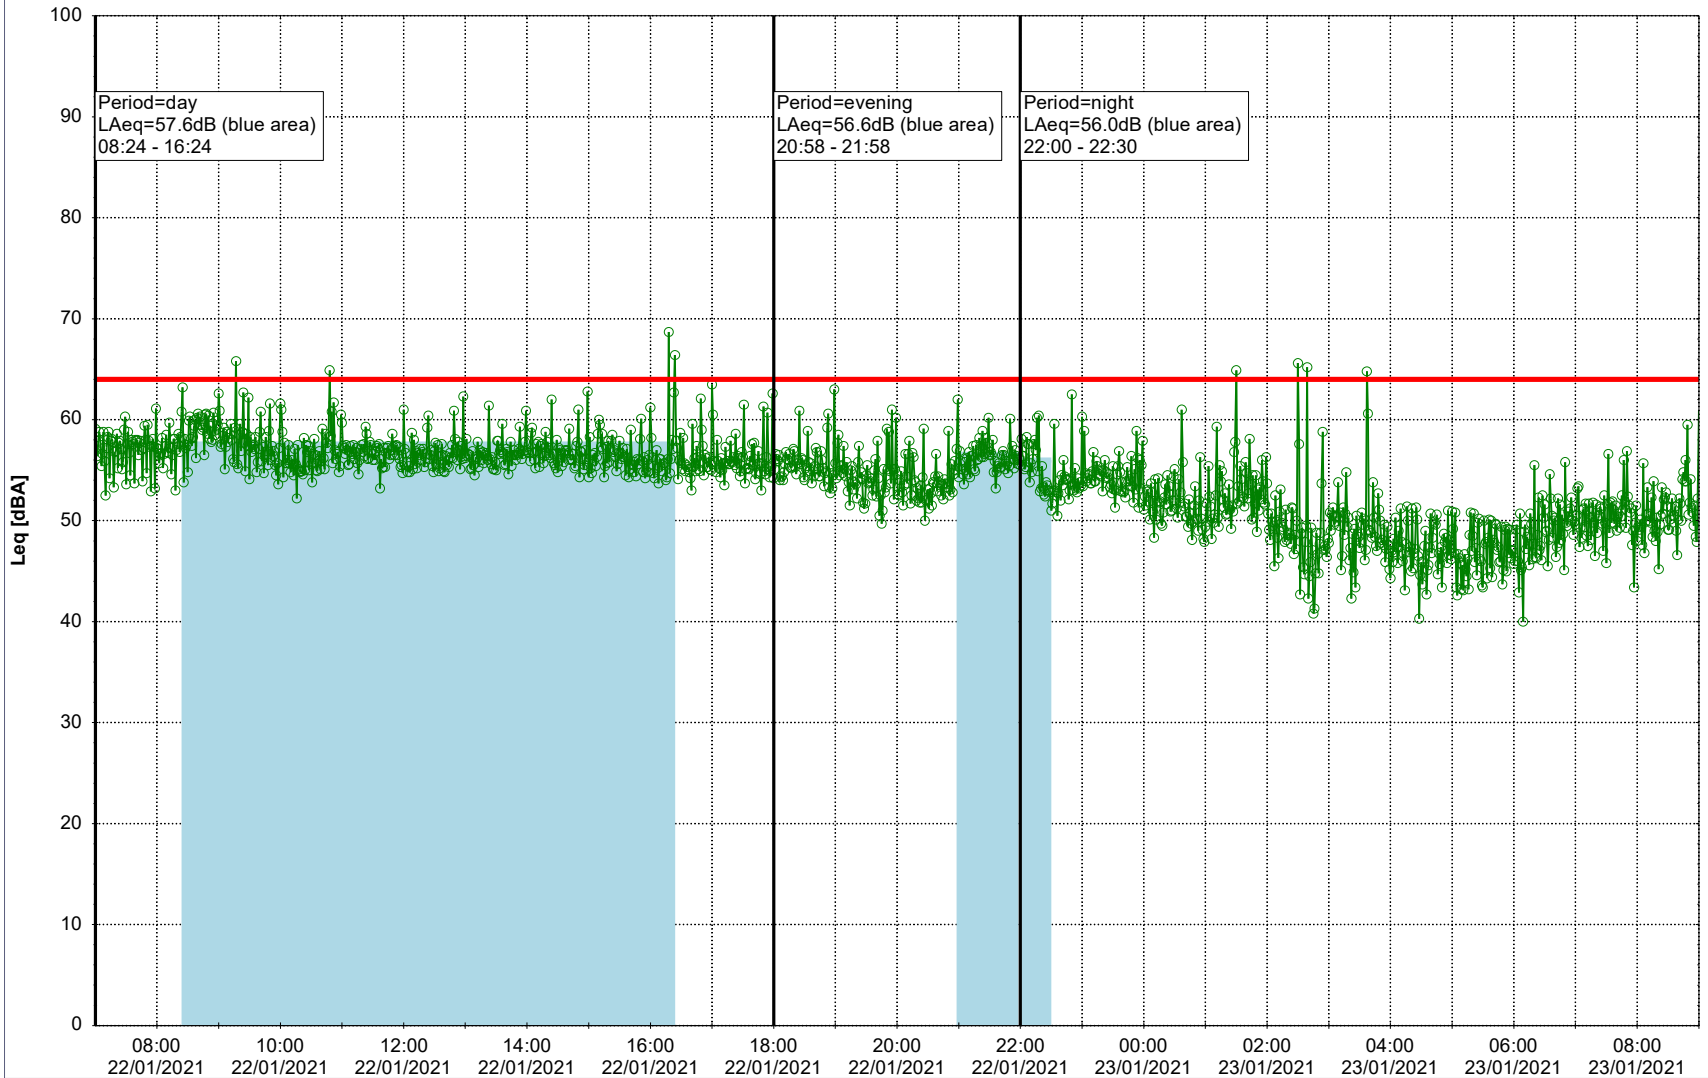

Noise Time Related Diagram

○○○ GAB_NS01

Project: Kronos Sydhavnen
Construction: Gåsebæk
Location: N-V

21/01/2021
22/01/2021

Remarks

Noise Time Related Diagram

○○○ GAB_NS01

Project: Kronos Sydhavnen
Construction: Gåsebæk
Location: N-V

22/01/2021
23/01/2021

Noise Time Related Diagram

○○○○ GAB_NS01

Remarks

...

Project: Kronos Sydhavnen
Construction: Gåsebæk
Location: N-V

23/01/2021
24/01/2021

Remarks

...

Noise Time Related Diagram

○○○○ GAB_NS01

Project: Kronos Sydhavnen
Construction: Gåsebæk
Location: N-V

24/01/2021
25/01/2021

Noise Time Related Diagram

○○○○ GAB_NS01

Remarks