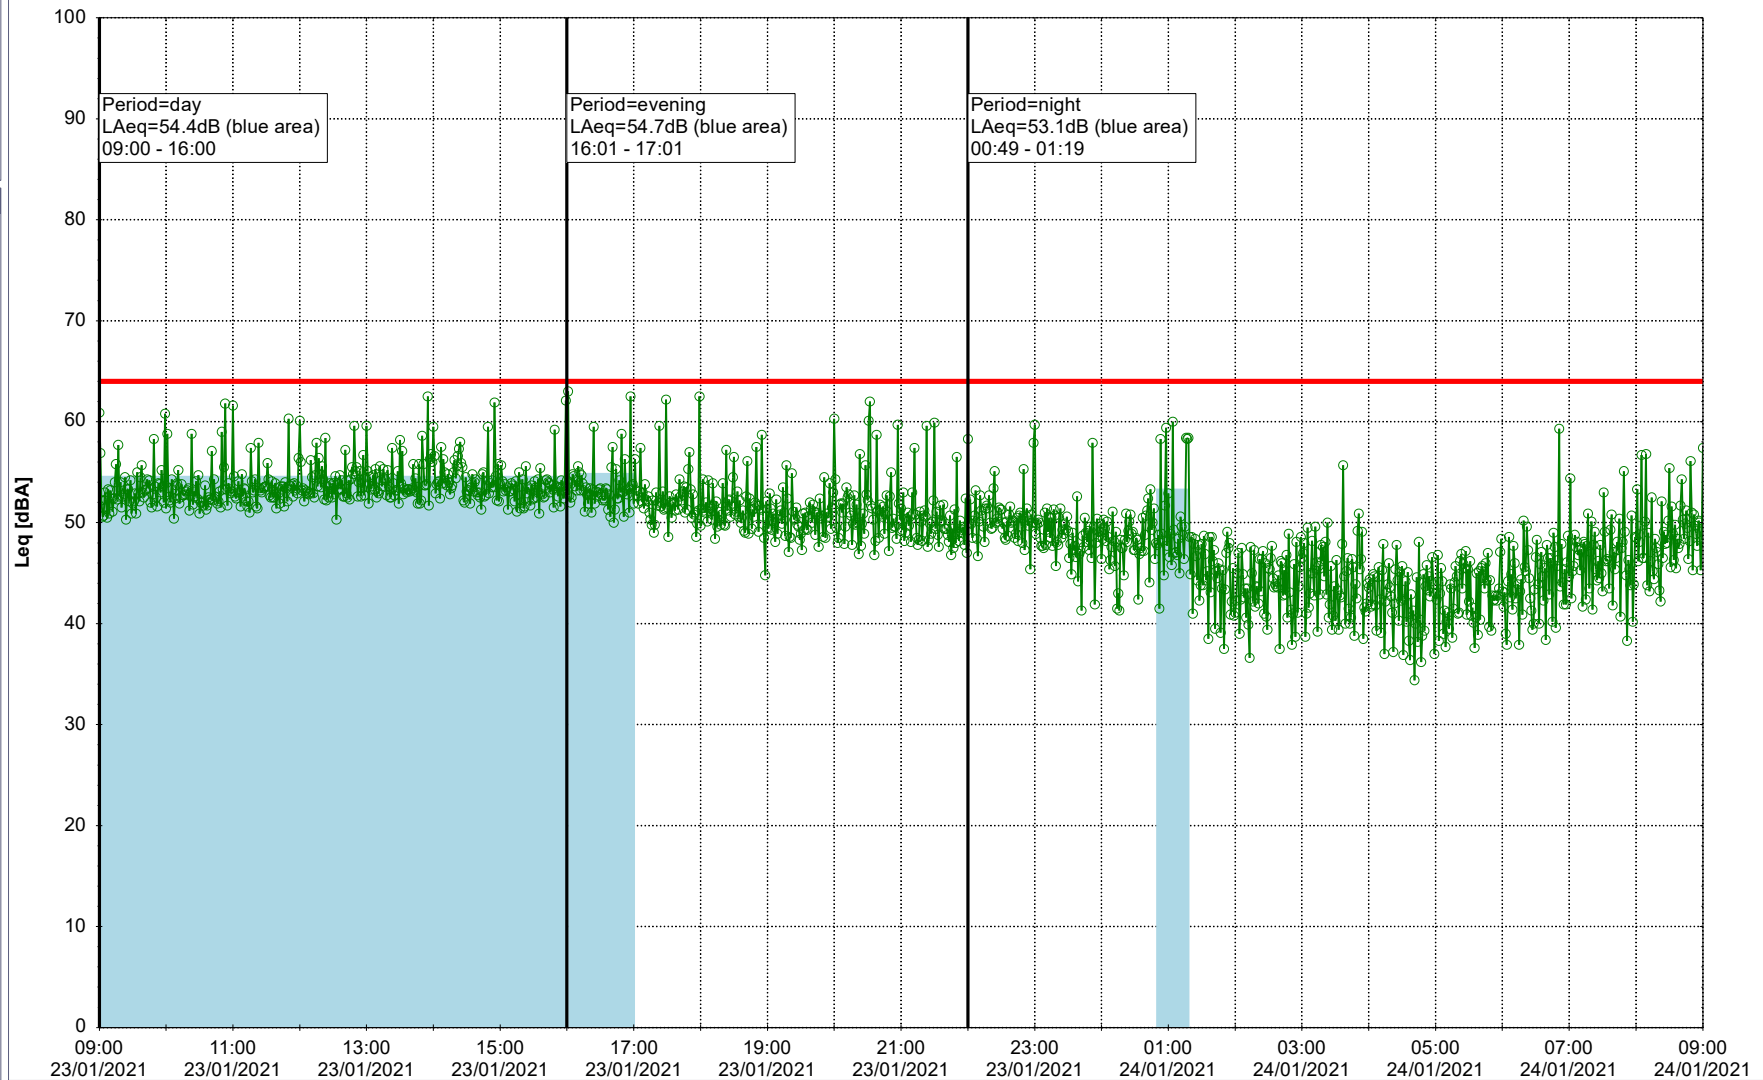

Noise Time Related Diagram

○○○ GAB_NS01

Project: Kronos Sydhavnen
Construction: Gåsebæk
Location: N-V

21/01/2021
22/01/2021

Remarks

Noise Time Related Diagram

○○○ GAB_NS01

Project: Kronos Sydhavnen
Construction: Gåsebæk
Location: N-V

22/01/2021
23/01/2021

Noise Time Related Diagram

○○○○ GAB_NS01

Remarks

...

Project: Kronos Sydhavnen
Construction: Gåsebæk
Location: N-V

23/01/2021
24/01/2021

Remarks

...

Noise Time Related Diagram

○○○○ GAB_NS01

Project: Kronos Sydhavnen
Construction: Gåsebæk
Location: N-V

24/01/2021
25/01/2021

Noise Time Related Diagram

○○○○ GAB_NS01

Remarks