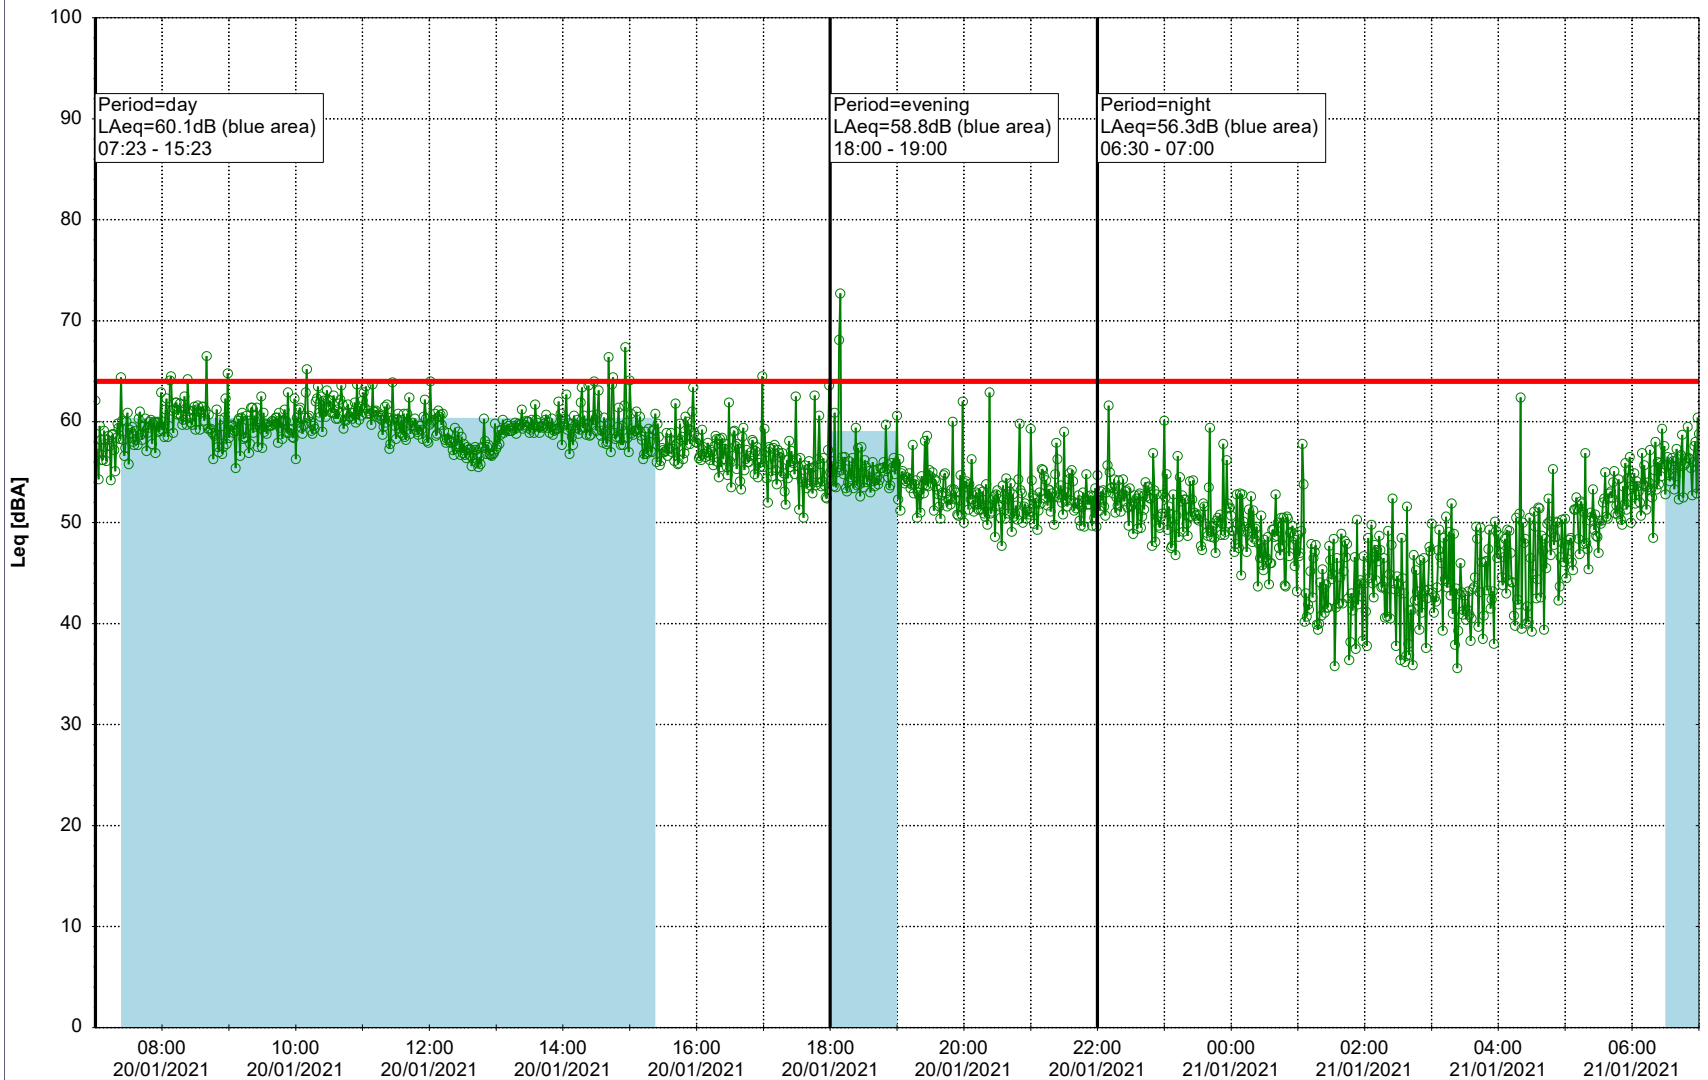

Remarks

...

Noise Time Related Diagram

○○○ GAB_NS01

Project: Kronos Sydhavnen
Construction: Gåsebæk
Location: N-V

20/01/2021
21/01/2021

Remarks

...

Noise Time Related Diagram

○○○ GAB_NS01

Project: Kronos Sydhavnen
Construction: Gåsebæk
Location: N-V

21/01/2021
22/01/2021

Remarks

Noise Time Related Diagram

○○○ GAB_NS01

Project: Kronos Sydhavnen
Construction: Gåsebæk
Location: N-V

22/01/2021
23/01/2021

Noise Time Related Diagram

○○○○ GAB_NS01

Remarks

...

Project: Kronos Sydhavnen
Construction: Gåsebæk
Location: N-V

23/01/2021
24/01/2021

Remarks

...

Noise Time Related Diagram

○○○○ GAB_NS01

Project: Kronos Sydhavnen
Construction: Gåsebæk
Location: N-V

24/01/2021
25/01/2021

Noise Time Related Diagram

○○○○ GAB_NS01

Remarks