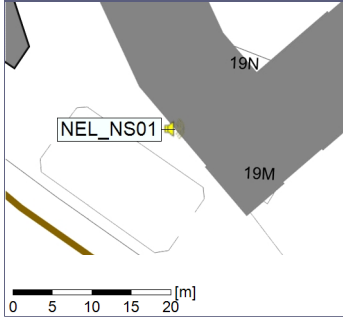

Project: Kronos Sydhavnen
Construction: Ny Ellebjerg
Location: N-V

26/12/2022
27/12/2022

Plan View

Remarks

...

Noise Time Related Diagram

○○○ NEL_NS01

Project: Kronos Sydhavnen
Construction: Ny Ellebjerg
Location: N-V

Plan View

Remarks

...

Noise Time Related Diagram

27/12/2022
28/12/2022

○ ○ ○ ○ NEL_NS01

Project: Kronos Sydhavnen
Construction: Ny Ellebjerg
Location: N-V

28/12/2022
29/12/2022

Project: Kronos Sydhavnen
Construction: Ny Ellebjerg
Location: N-V

01/01/2023
02/01/2023

Noise Time Related Diagram

○○○ NEL_NS01

Remarks

...