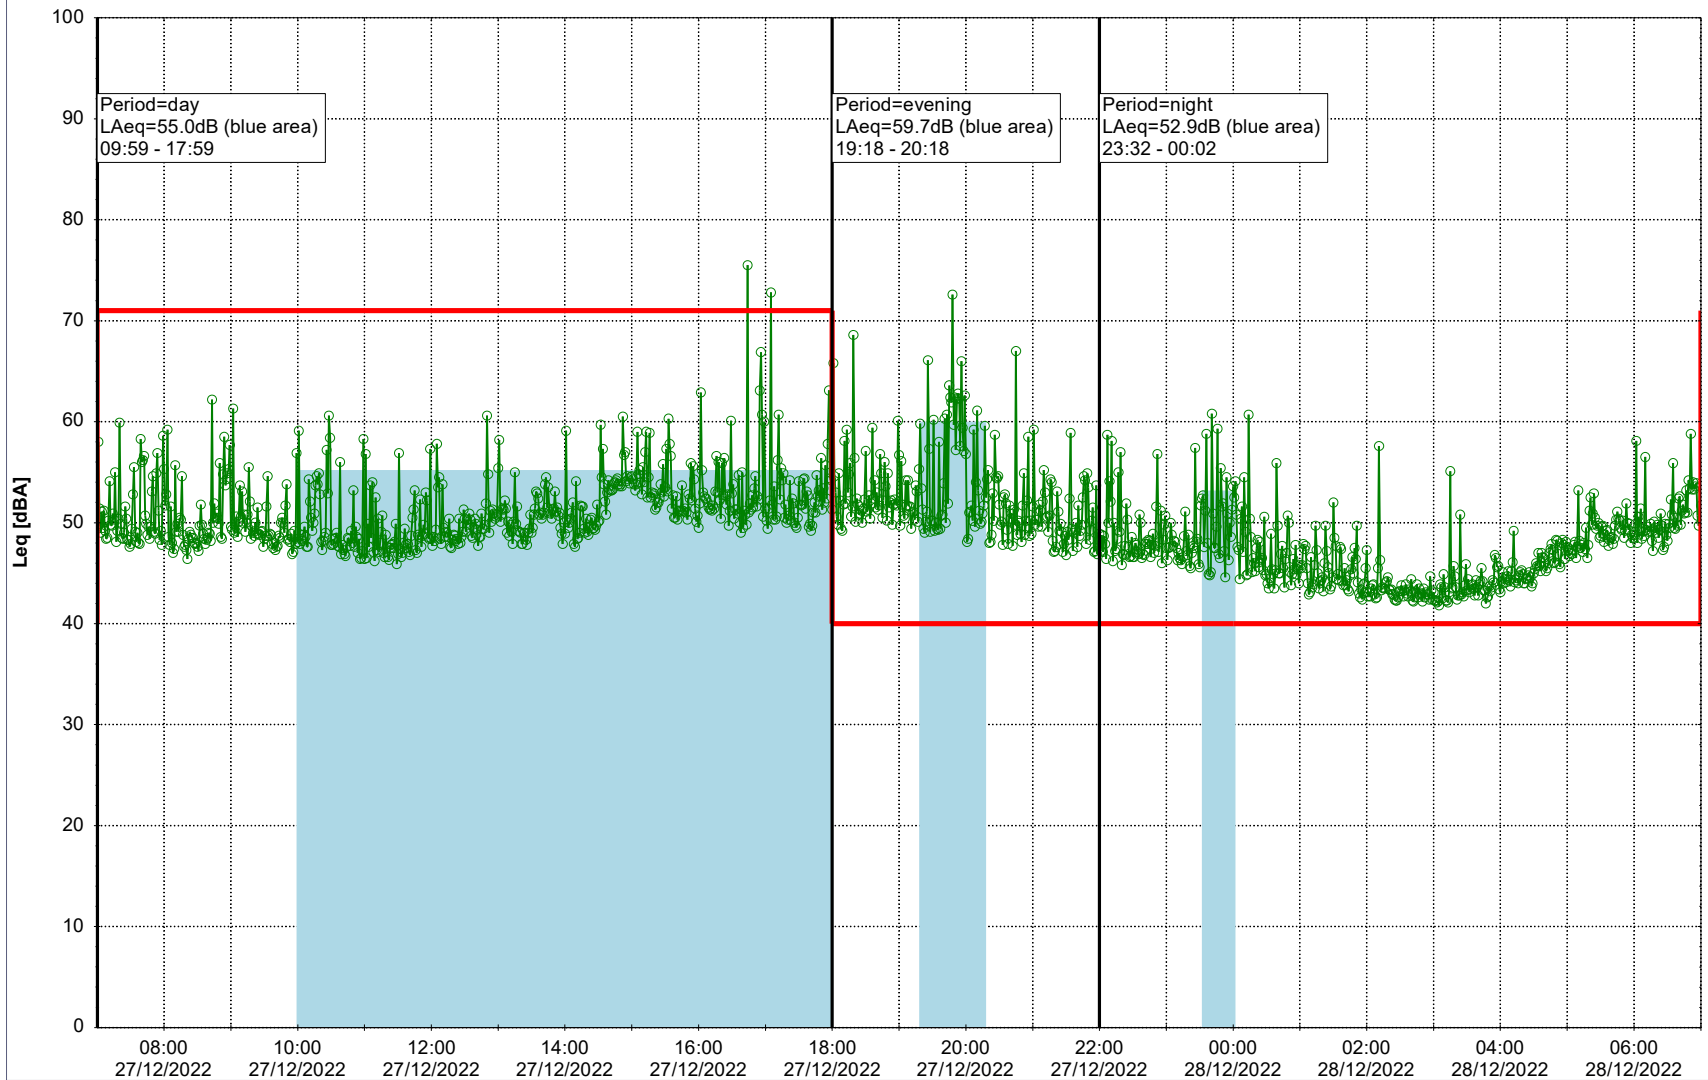

Plan View

Remarks

...

Noise Time Related Diagram

27/12/2022
28/12/2022

○ ○ ○ ○ NEL_NS01

Project: Kronos Sydhavnen
Construction: Ny Ellebjerg
Location: N-V

28/12/2022
29/12/2022

Plan View

Remarks

...

Noise Time Related Diagram

○○○ NEL_NS01

Project: Kronos Sydhavnen
Construction: Ny Ellebjerg
Location: N-V

29/12/2022
30/12/2022

Plan View

Noise Time Related Diagram

30/12/2022
31/12/2022

○○○ NEL_NS01

Project: Kronos Sydhavnen
Construction: Ny Ellebjerg
Location: N-V

31/12/2022
01/01/2023

Plan View

Noise Time Related Diagram

○○○ NEL_NS01

Project: Kronos Sydhavnen
Construction: Ny Ellebjerg
Location: N-V

01/01/2023
02/01/2023

Noise Time Related Diagram

○○○ NEL_NS01

Remarks

...