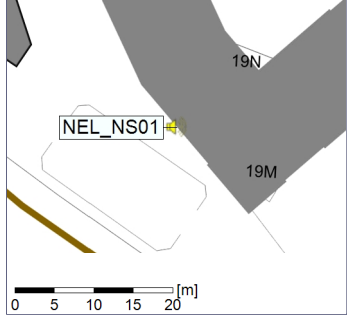

Plan View

Remarks

...

Noise Time Related Diagram

○○○ NEL_NS01

Project: Kronos Sydhavnen
Construction: Ny Ellebjerg
Location: N-V

29/12/2022
30/12/2022

Plan View

Remarks

...

Noise Time Related Diagram

○○○ NEL_NS01

Project: Kronos Sydhavnen
Construction: Ny Ellebjerg
Location: N-V

Plan View

Remarks

...