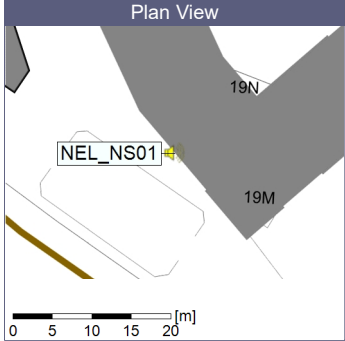

Project: Kronos Sydhavnen
Construction: Ny Ellebjerg
Location: N-V

01/01/2023
02/01/2023

Noise Time Related Diagram

○○○ NEL_NS01