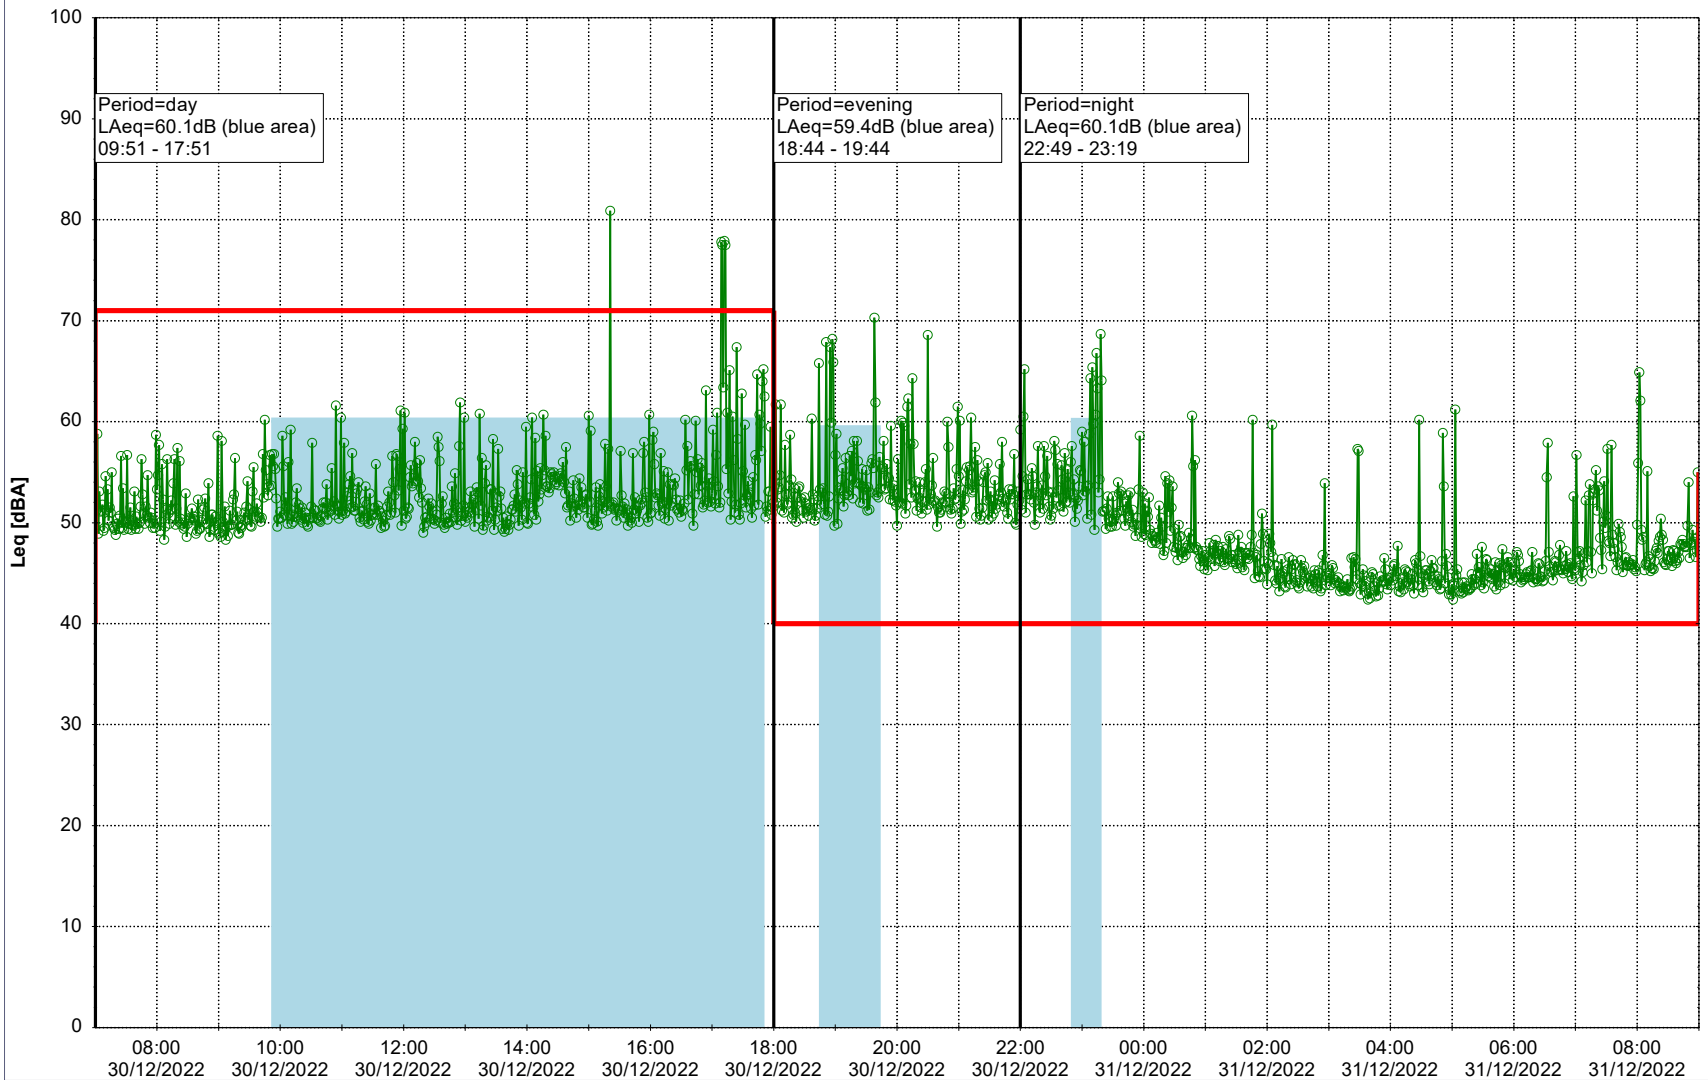

Plan View

Remarks

...

Noise Time Related Diagram

○○○ NEL_NS01

Project: Kronos Sydhavnen
Construction: Ny Ellebjerg
Location: N-V

29/12/2022
30/12/2022

Plan View

Remarks

...

Noise Time Related Diagram

○○○ NEL_NS01

Project: Kronos Sydhavnen
Construction: Ny Ellebjerg
Location: N-V

Plan View

Remarks

...

Noise Time Related Diagram

30/12/2022
31/12/2022

○○○ NEL_NS01

Project: Kronos Sydhavnen
Construction: Ny Ellebjerg
Location: N-V

31/12/2022
01/01/2023

Plan View

Noise Time Related Diagram

○○○ NEL_NS01

Project: Kronos Sydhavnen
Construction: Ny Ellebjerg
Location: N-V

01/01/2023
02/01/2023

Noise Time Related Diagram

○○○ NEL_NS01

Remarks

...