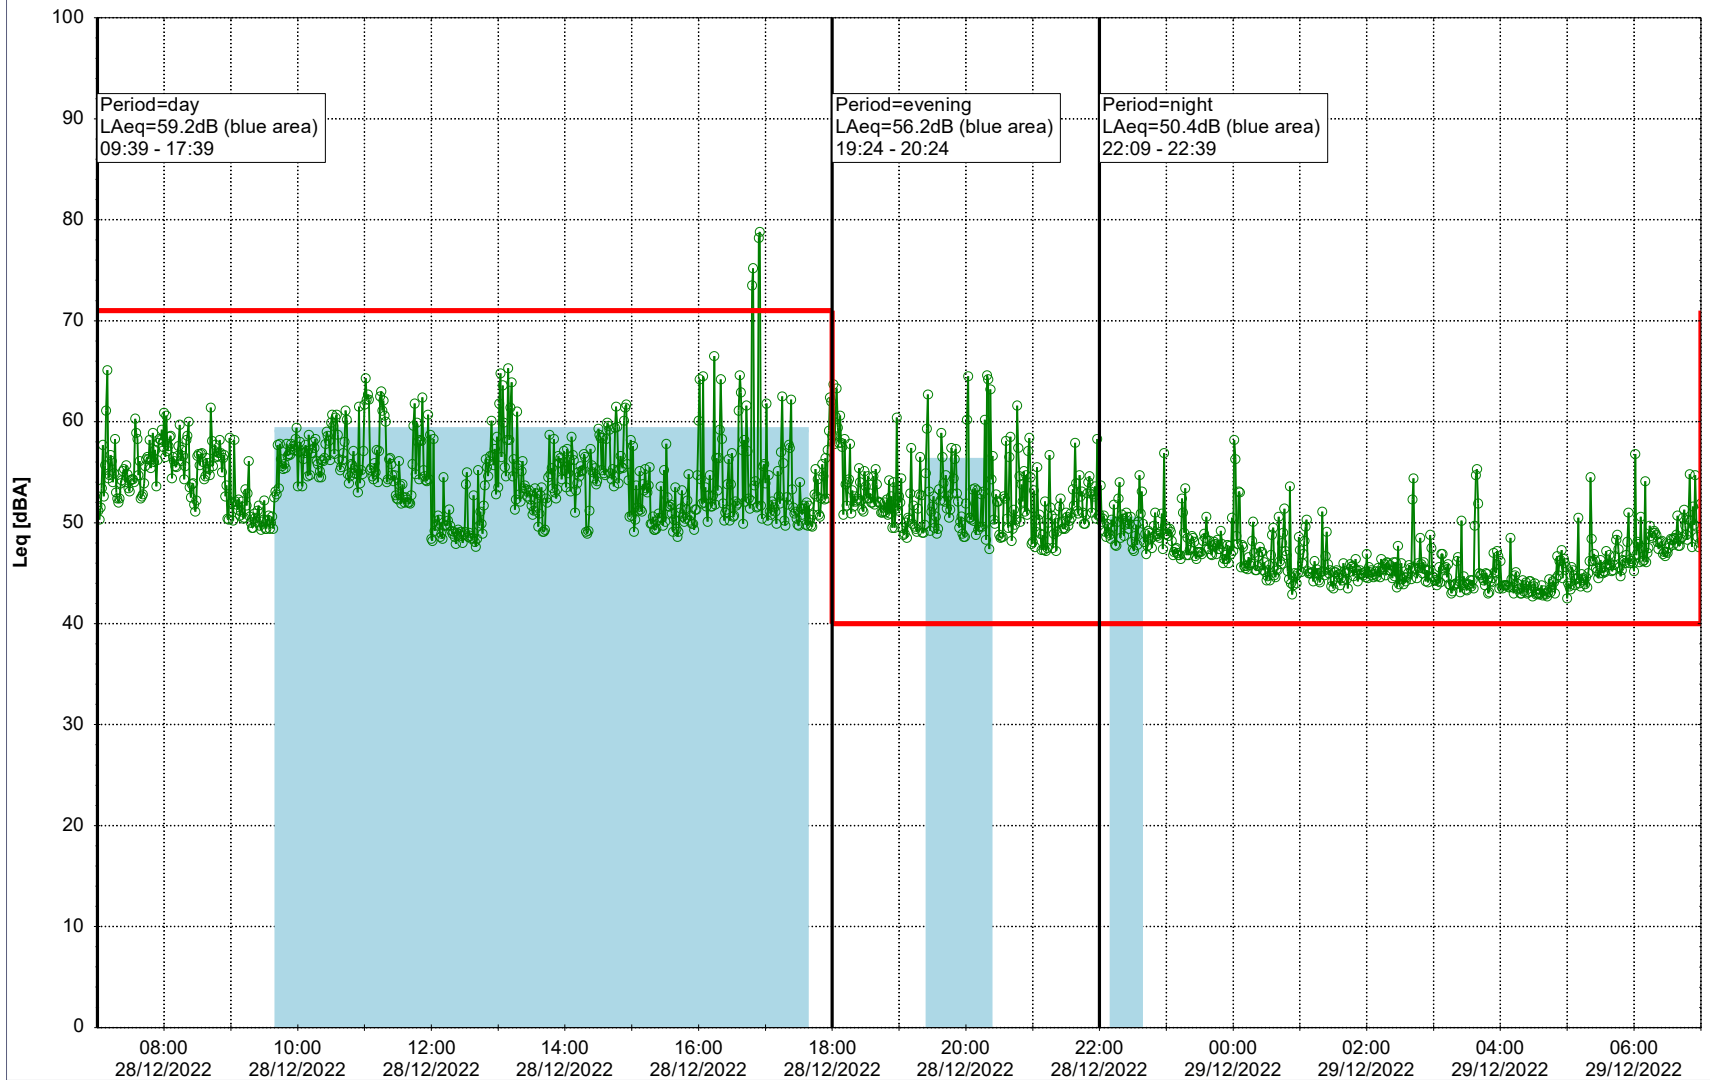

Plan View

Remarks

...

Noise Time Related Diagram

○○○ NEL_NS01

Project: Kronos Sydhavnen
Construction: Ny Ellebjerg
Location: N-V

29/12/2022
30/12/2022

Plan View

Remarks

...

Noise Time Related Diagram

○○○ NEL_NS01

Project: Kronos Sydhavnen
Construction: Ny Ellebjerg
Location: N-V

Plan View

Remarks

...

Noise Time Related Diagram

30/12/2022
31/12/2022

○○○ NEL_NS01

Project: Kronos Sydhavnen
Construction: Ny Ellebjerg
Location: N-V

31/12/2022
01/01/2023

Plan View

Noise Time Related Diagram

○○○ NEL_NS01

Project: Kronos Sydhavnen
Construction: Ny Ellebjerg
Location: N-V

01/01/2023
02/01/2023

Noise Time Related Diagram

○○○ NEL_NS01

Remarks

...