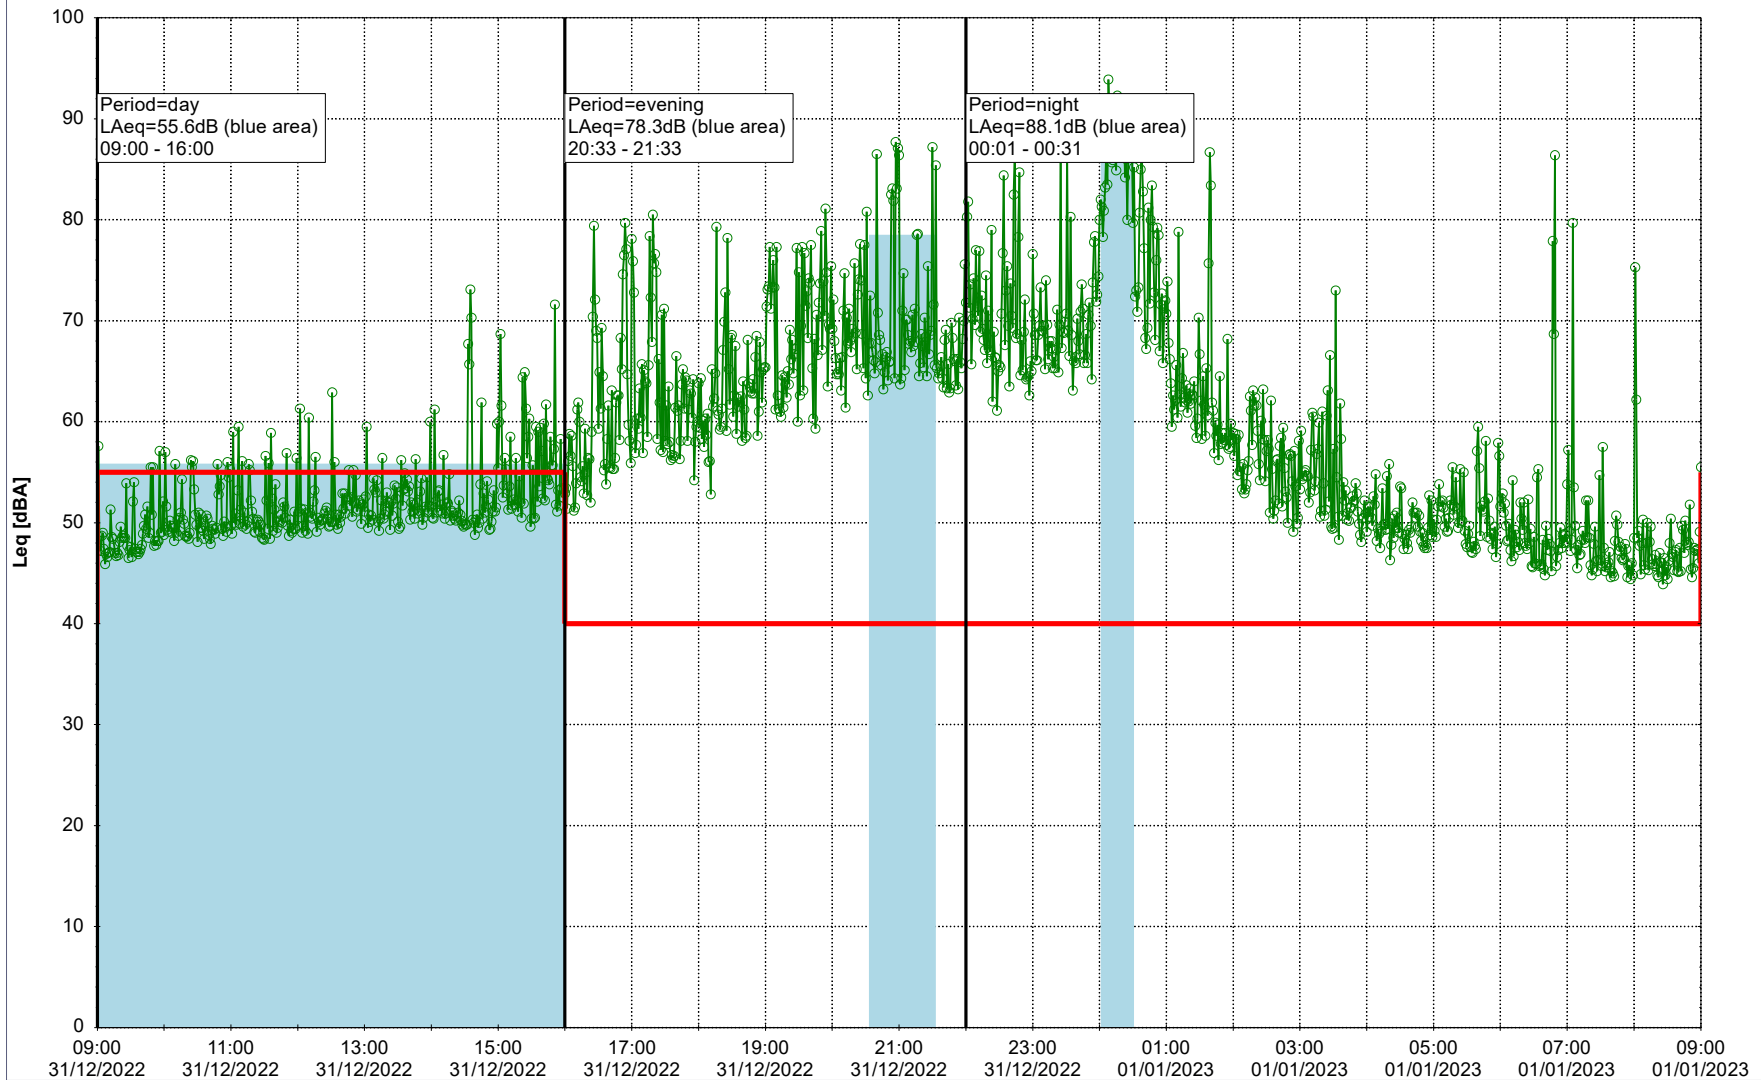

Remarks

...

Noise Time Related Diagram

○○○ NEL_NS01

Project: Kronos Sydhavnen
Construction: Ny Ellebjerg
Location: N-V

Plan View

Remarks

...

Noise Time Related Diagram

30/12/2022
31/12/2022

○○○ NEL_NS01

Project: Kronos Sydhavnen
Construction: Ny Ellebjerg
Location: N-V

31/12/2022
01/01/2023

Plan View

Noise Time Related Diagram

○○○ NEL_NS01

Project: Kronos Sydhavnen
Construction: Ny Ellebjerg
Location: N-V

01/01/2023
02/01/2023

Noise Time Related Diagram

○○○ NEL_NS01

Remarks

...