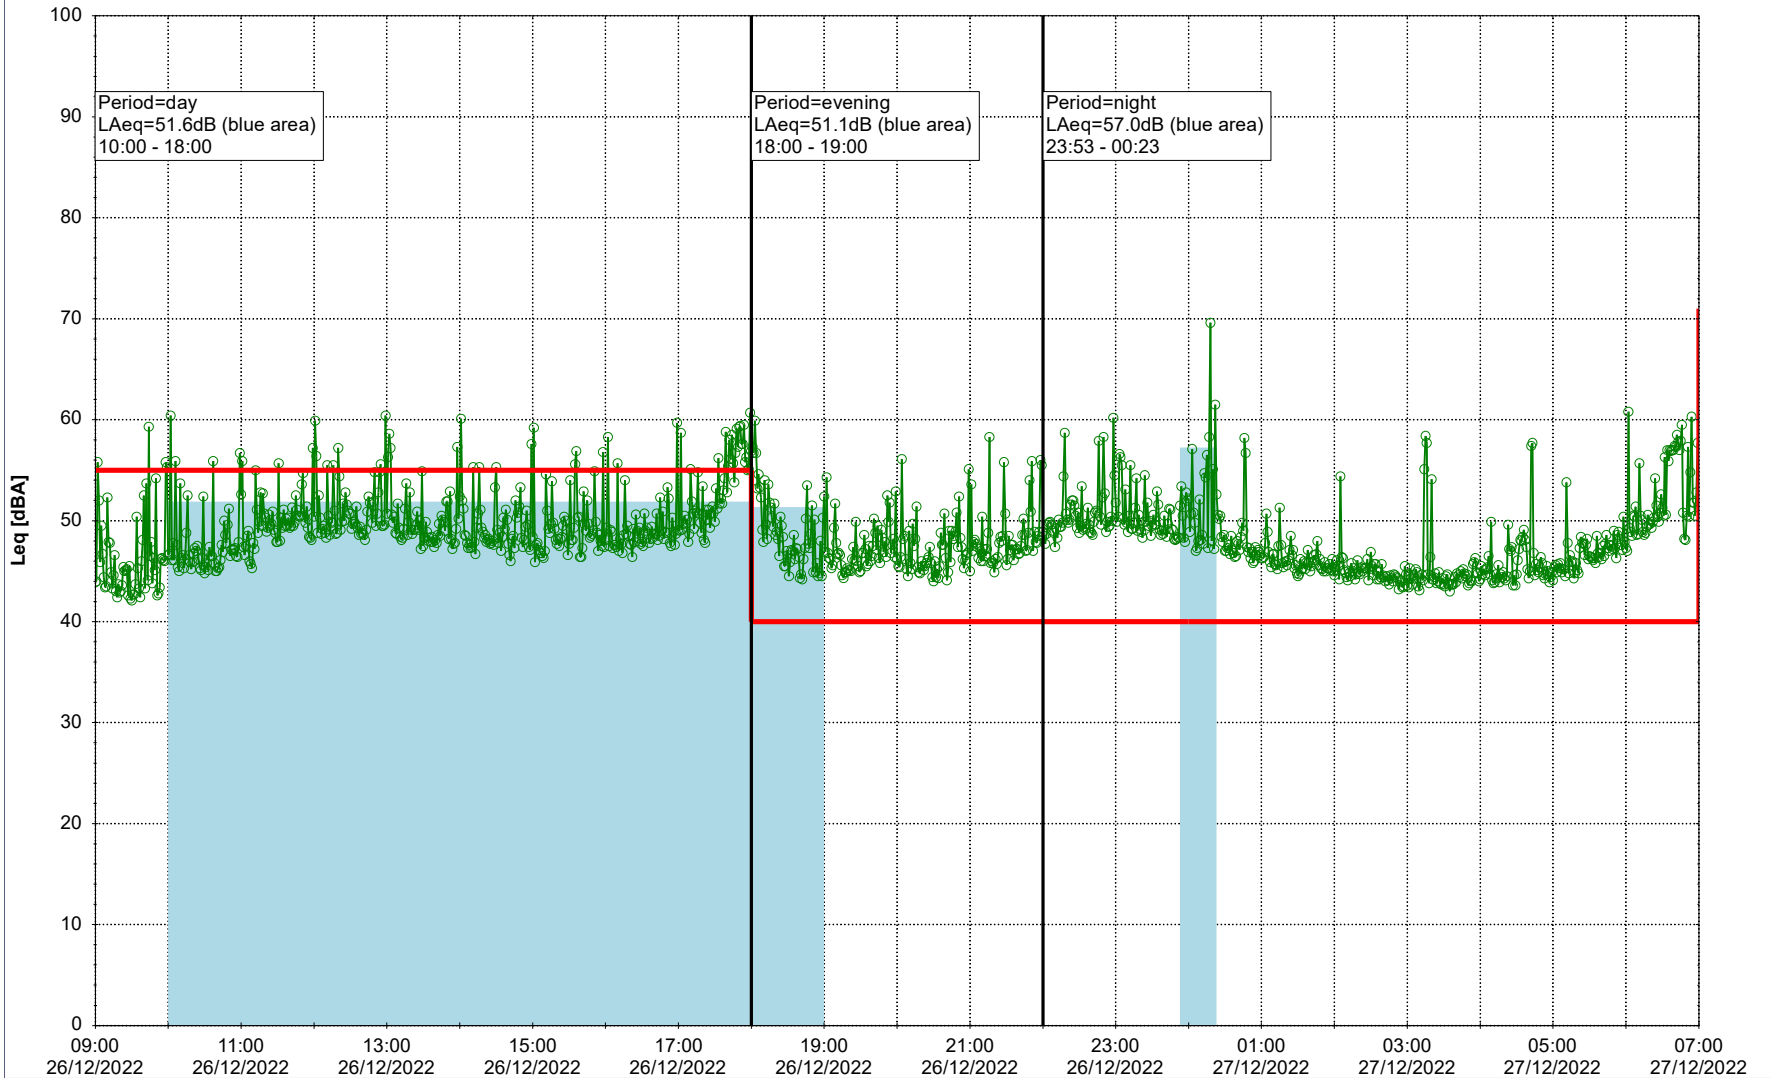

Project: Kronos Sydhavnen
Construction: Ny Ellebjerg
Location: N-V

26/12/2022
27/12/2022

Plan View

Remarks

...

Noise Time Related Diagram

○○○ NEL_NS01

Project: Kronos Sydhavnen
Construction: Ny Ellebjerg
Location: N-V

Plan View

Remarks

...

Noise Time Related Diagram

27/12/2022
28/12/2022

○ ○ ○ ○ NEL_NS01

Project: Kronos Sydhavnen
Construction: Ny Ellebjerg
Location: N-V

28/12/2022
29/12/2022

Plan View

Remarks

...

Noise Time Related Diagram

○○○ NEL_NS01

Project: Kronos Sydhavnen
Construction: Ny Ellebjerg
Location: N-V

29/12/2022
30/12/2022

Plan View

Project: Kronos Sydhavnen
Construction: Ny Ellebjerg
Location: N-V

01/01/2023
02/01/2023

Noise Time Related Diagram

○○○ NEL_NS01

Remarks

...