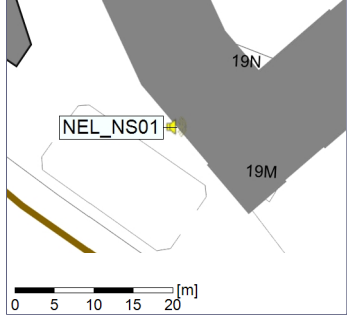

Plan View

Remarks

...

Noise Time Related Diagram

27/12/2022
28/12/2022

○ ○ ○ ○ NEL_NS01

Project: Kronos Sydhavnen
Construction: Ny Ellebjerg
Location: N-V

28/12/2022
29/12/2022

Plan View

Remarks

...

Noise Time Related Diagram

○○○ NEL_NS01

Project: Kronos Sydhavnen
Construction: Ny Ellebjerg
Location: N-V

29/12/2022
30/12/2022

Plan View

Project: Kronos Sydhavnen
Construction: Ny Ellebjerg
Location: N-V

01/01/2023
02/01/2023

Noise Time Related Diagram

○○○ NEL_NS01

Remarks

...