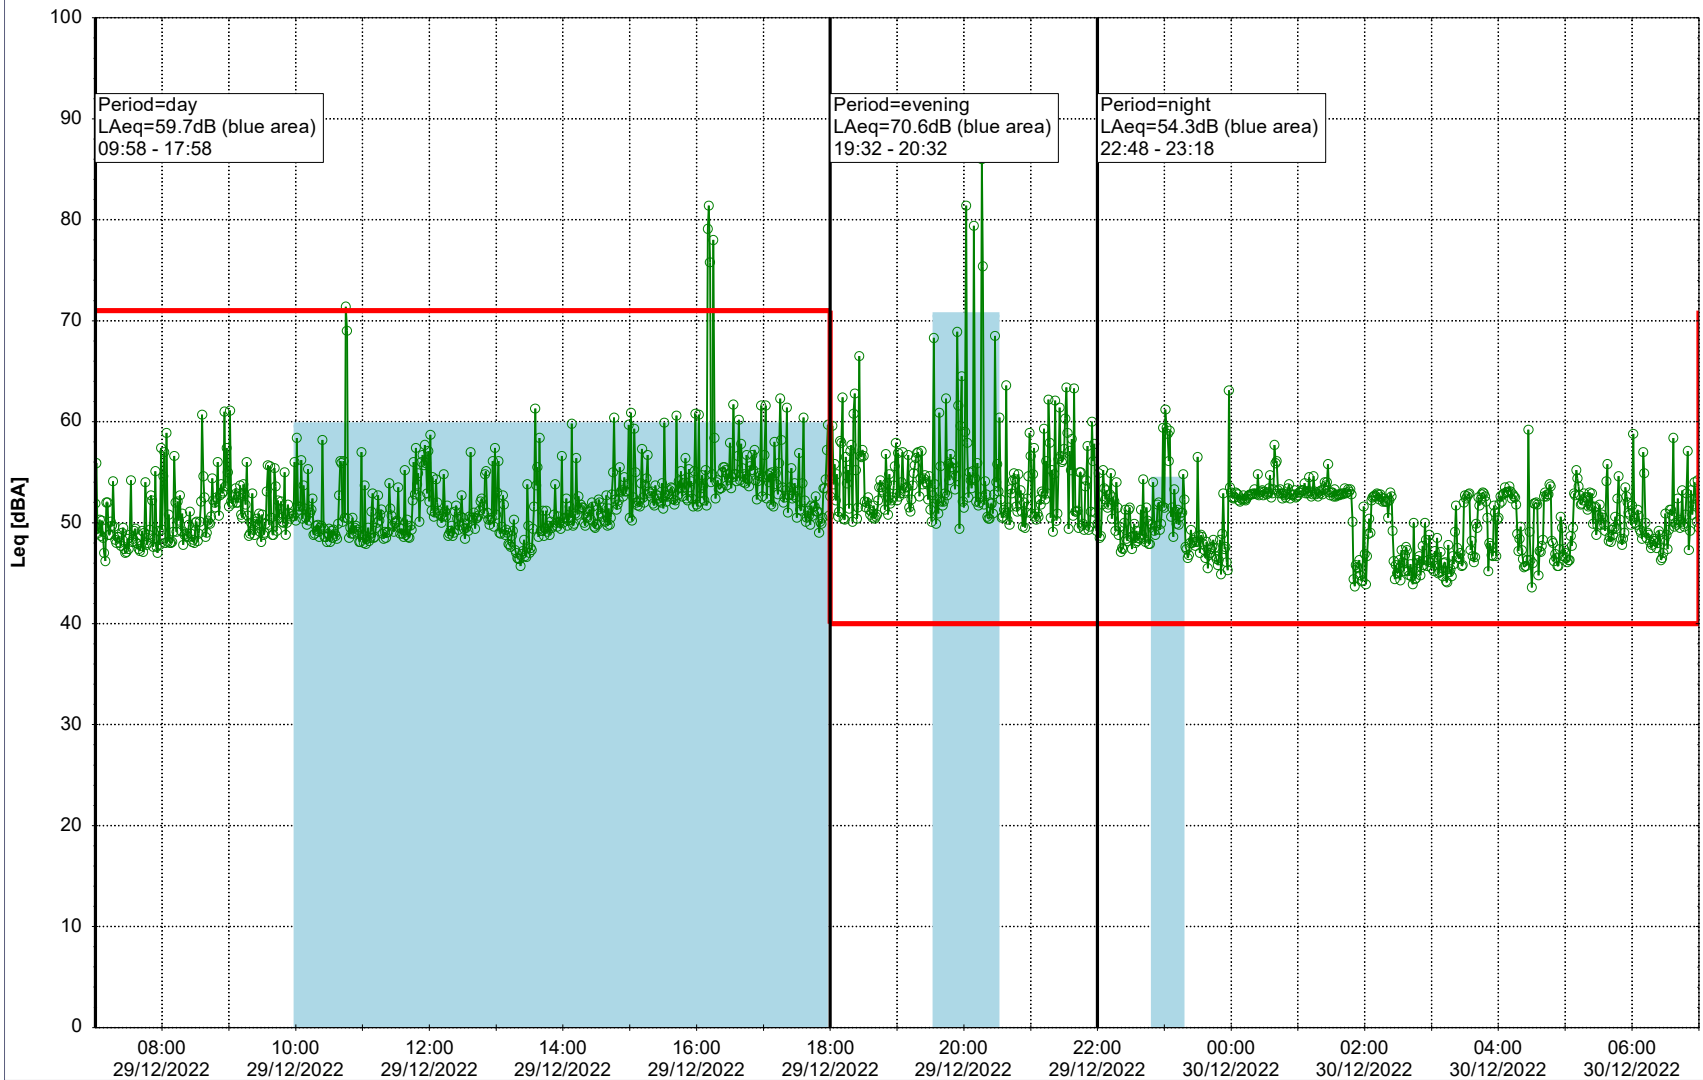

Plan View

Remarks

...

Noise Time Related Diagram

○○○ NEL_NS01

Project: Kronos Sydhavnen
Construction: Ny Ellebjerg
Location: N-V

29/12/2022
30/12/2022

Plan View

Remarks

...

Noise Time Related Diagram

○○○ NEL_NS01

Project: Kronos Sydhavnen
Construction: Ny Ellebjerg
Location: N-V

Plan View

Remarks

...

Noise Time Related Diagram

30/12/2022
31/12/2022

○○○ NEL_NS01

Project: Kronos Sydhavnen
Construction: Ny Ellebjerg
Location: N-V

31/12/2022
01/01/2023

Plan View

Noise Time Related Diagram

○○○ NEL_NS01

Project: Kronos Sydhavnen
Construction: Ny Ellebjerg
Location: N-V

01/01/2023
02/01/2023

Noise Time Related Diagram

○○○ NEL_NS01

Remarks

...