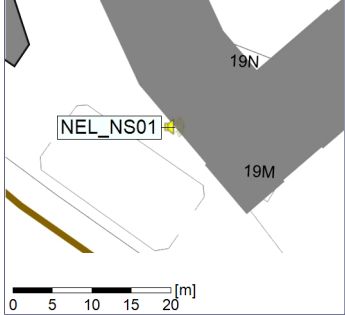

Remarks

...

Noise Time Related Diagram

○○○ NEL_NS01

Project: Kronos Sydhavnen
Construction: Ny Ellebjerg
Location: N-V

Plan View

Remarks

...

Noise Time Related Diagram

30/12/2022
31/12/2022

○○○ NEL_NS01

Project: Kronos Sydhavnen
Construction: Ny Ellebjerg
Location: N-V

31/12/2022
01/01/2023

Plan View

Noise Time Related Diagram

○○○ NEL_NS01