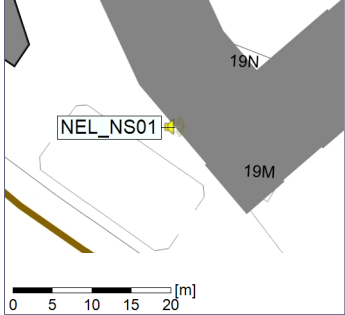

Project: Kronos Sydhavnen
Construction: Ny Ellebjerg
Location: N-V

26/12/2022
27/12/2022

Plan View

Remarks

...

Noise Time Related Diagram

○○○ NEL_NS01

Project: Kronos Sydhavnen
Construction: Ny Ellebjerg
Location: N-V

Plan View

Remarks

...

Noise Time Related Diagram

27/12/2022
28/12/2022

○ ○ ○ ○ NEL_NS01

Project: Kronos Sydhavnen
Construction: Ny Ellebjerg
Location: N-V

28/12/2022
29/12/2022

Project: Kronos Sydhavnen
Construction: Ny Ellebjerg
Location: N-V

01/01/2023
02/01/2023

Noise Time Related Diagram

○○○ NEL_NS01

Remarks

...