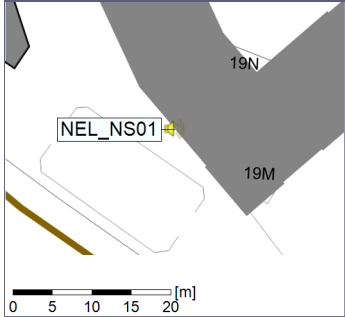

Noise Time Related Diagram

30/12/2022
31/12/2022

○○○ NEL_NS01

Project: Kronos Sydhavnen
Construction: Ny Ellebjerg
Location: N-V

31/12/2022
01/01/2023

Plan View

Noise Time Related Diagram

○○○ NEL_NS01