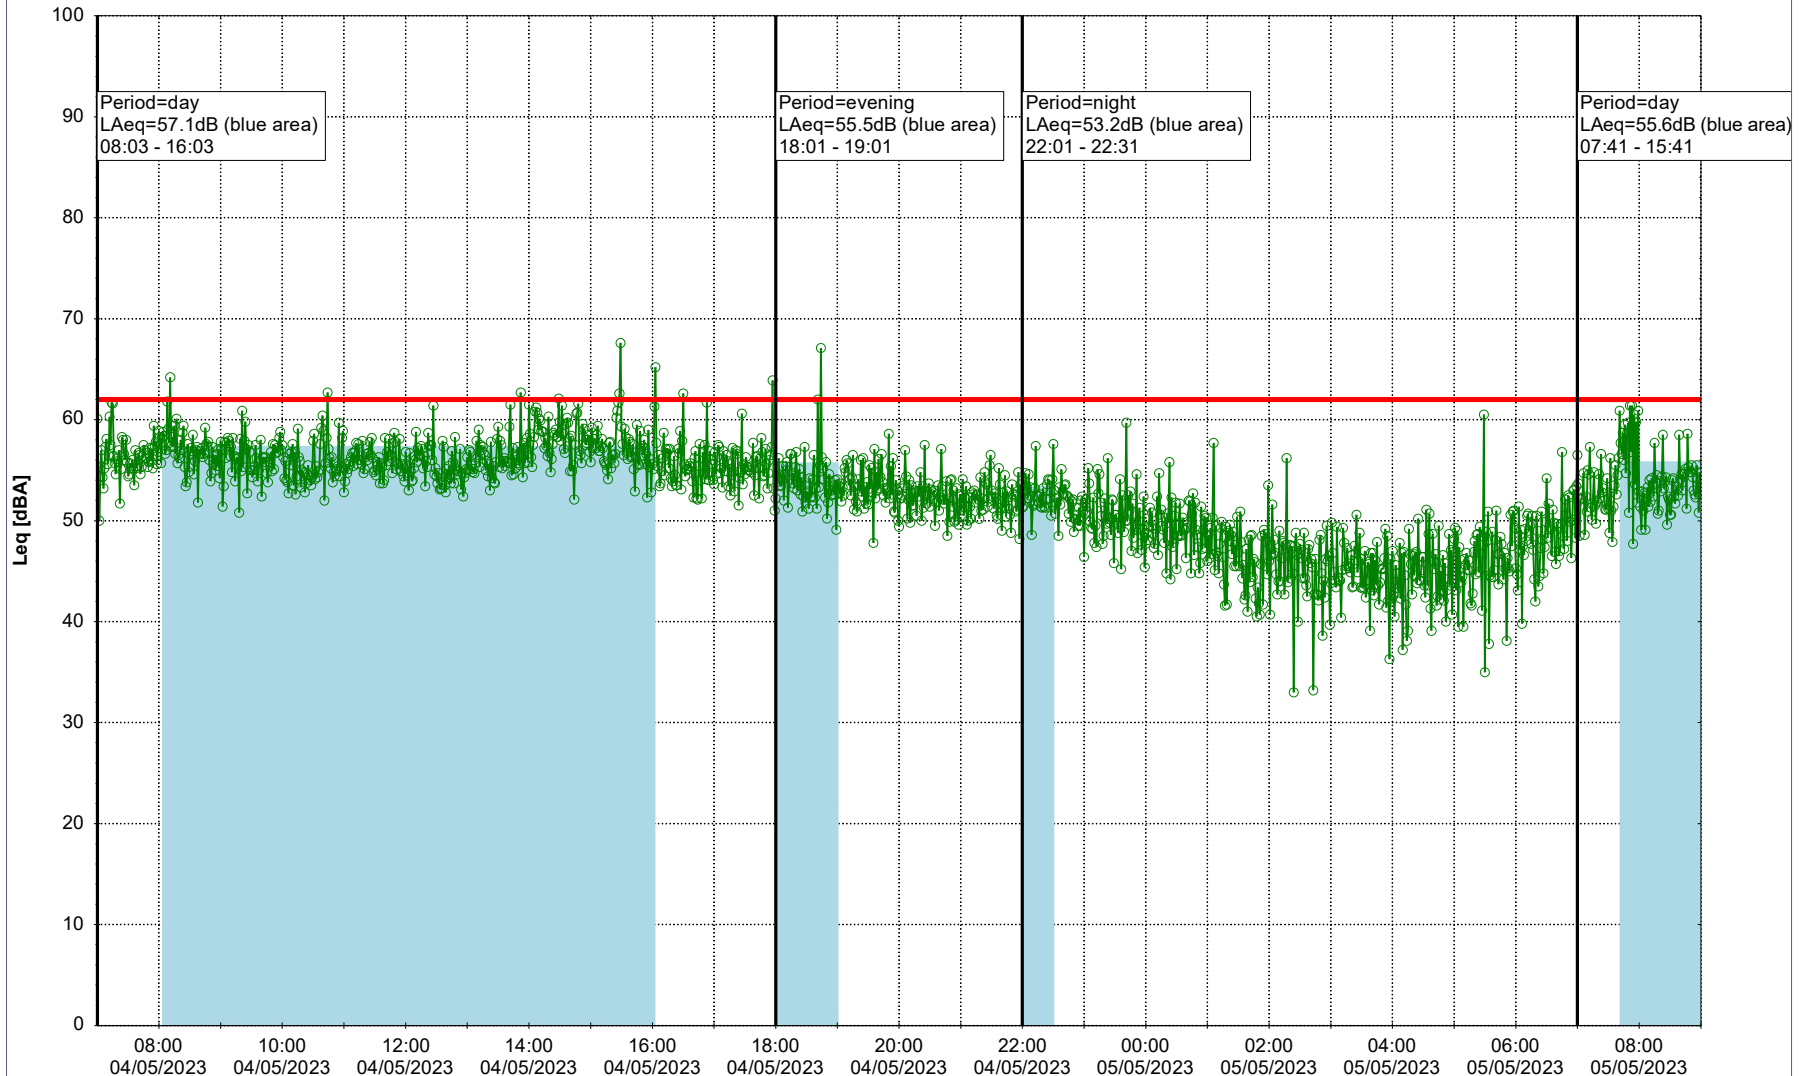

Plan View

Remarks

...

Noise Time Related Diagram

○○○ GAB_NS01

Project: Kronos Sydhavnen
Construction: Gåsebæk
Location: N-V

04/05/2023
05/05/2023

Plan View

Remarks

...

Noise Time Related Diagram

○○○ GAB_NS01

Project: Kronos Sydhavnen
Construction: Gåsebæk
Location: N-V

05/05/2023
06/05/2023

Plan View

Remarks

...

Noise Time Related Diagram

○○○ GAB_NS01

Project: Kronos Sydhavnen
Construction: Gåsebæk
Location: N-V

Plan View

Remarks

...

Noise Time Related Diagram

06/05/2023
07/05/2023

○○○○ GAB_NS01

Project: Kronos Sydhavnen
Construction: Gåsebæk
Location: N-V

07/05/2023
08/05/2023

Plan View

Remarks

...

Noise Time Related Diagram