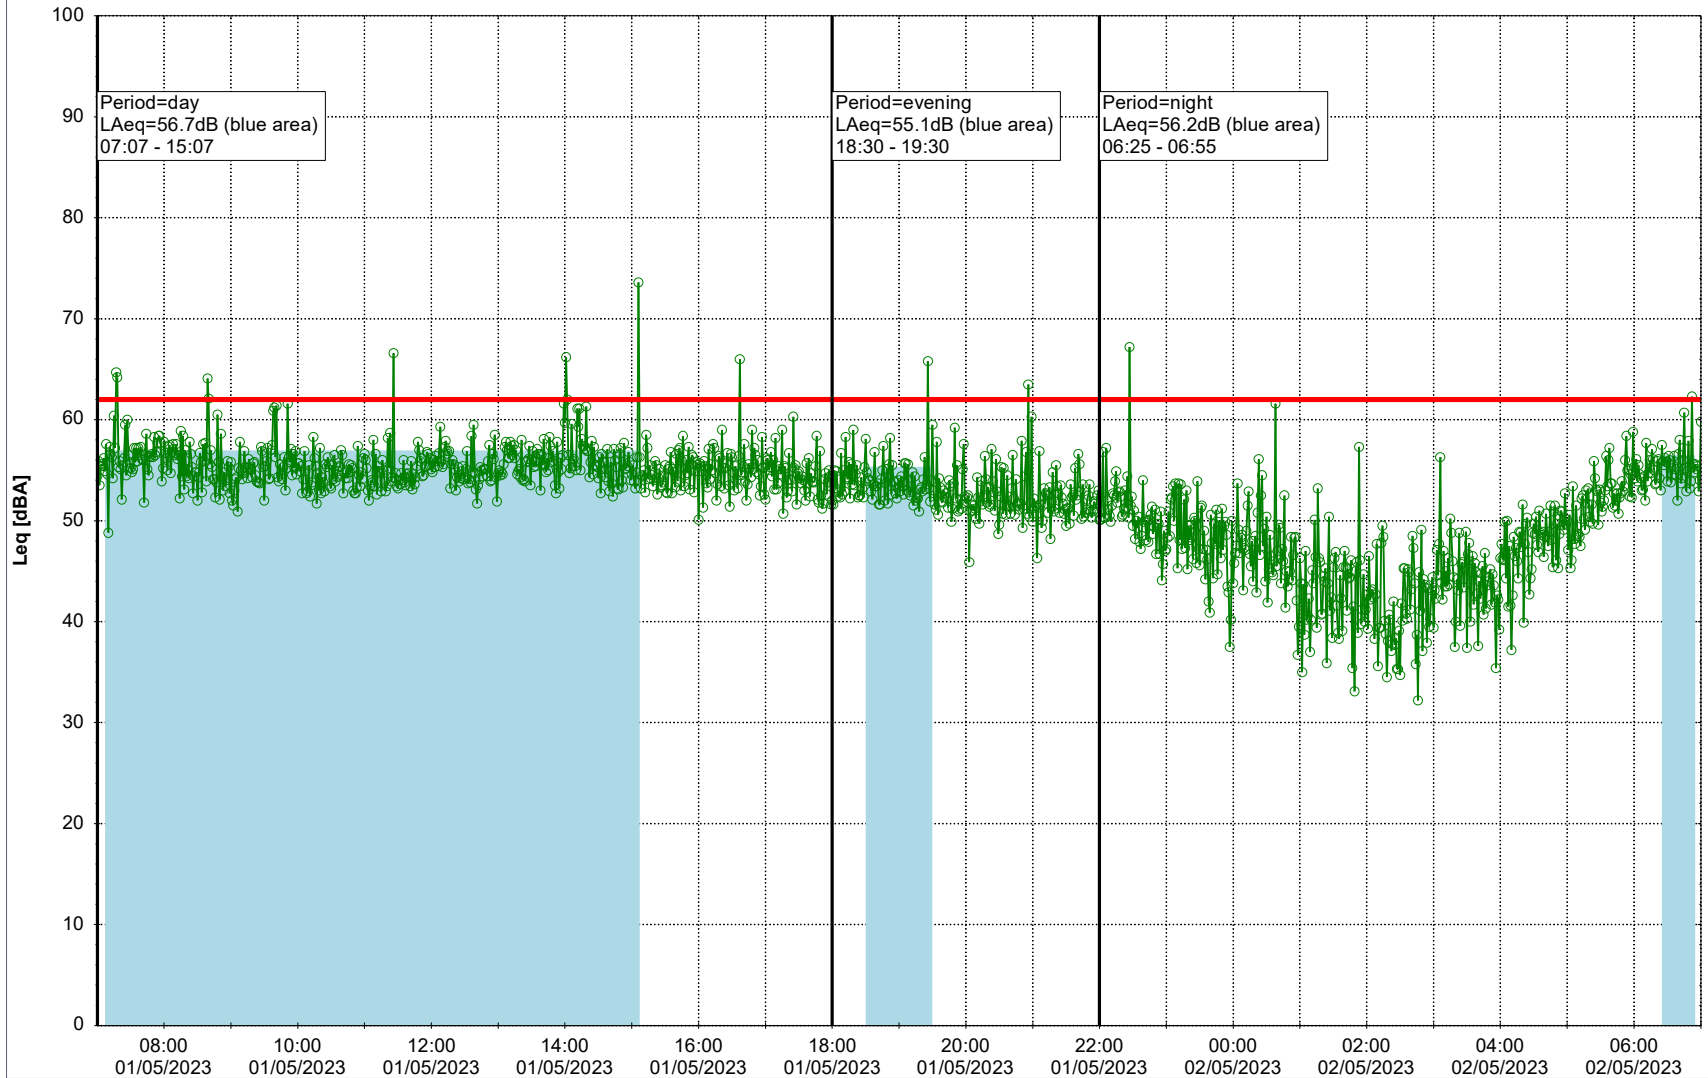

Noise Time Related Diagram

○○○ GAB_NS01