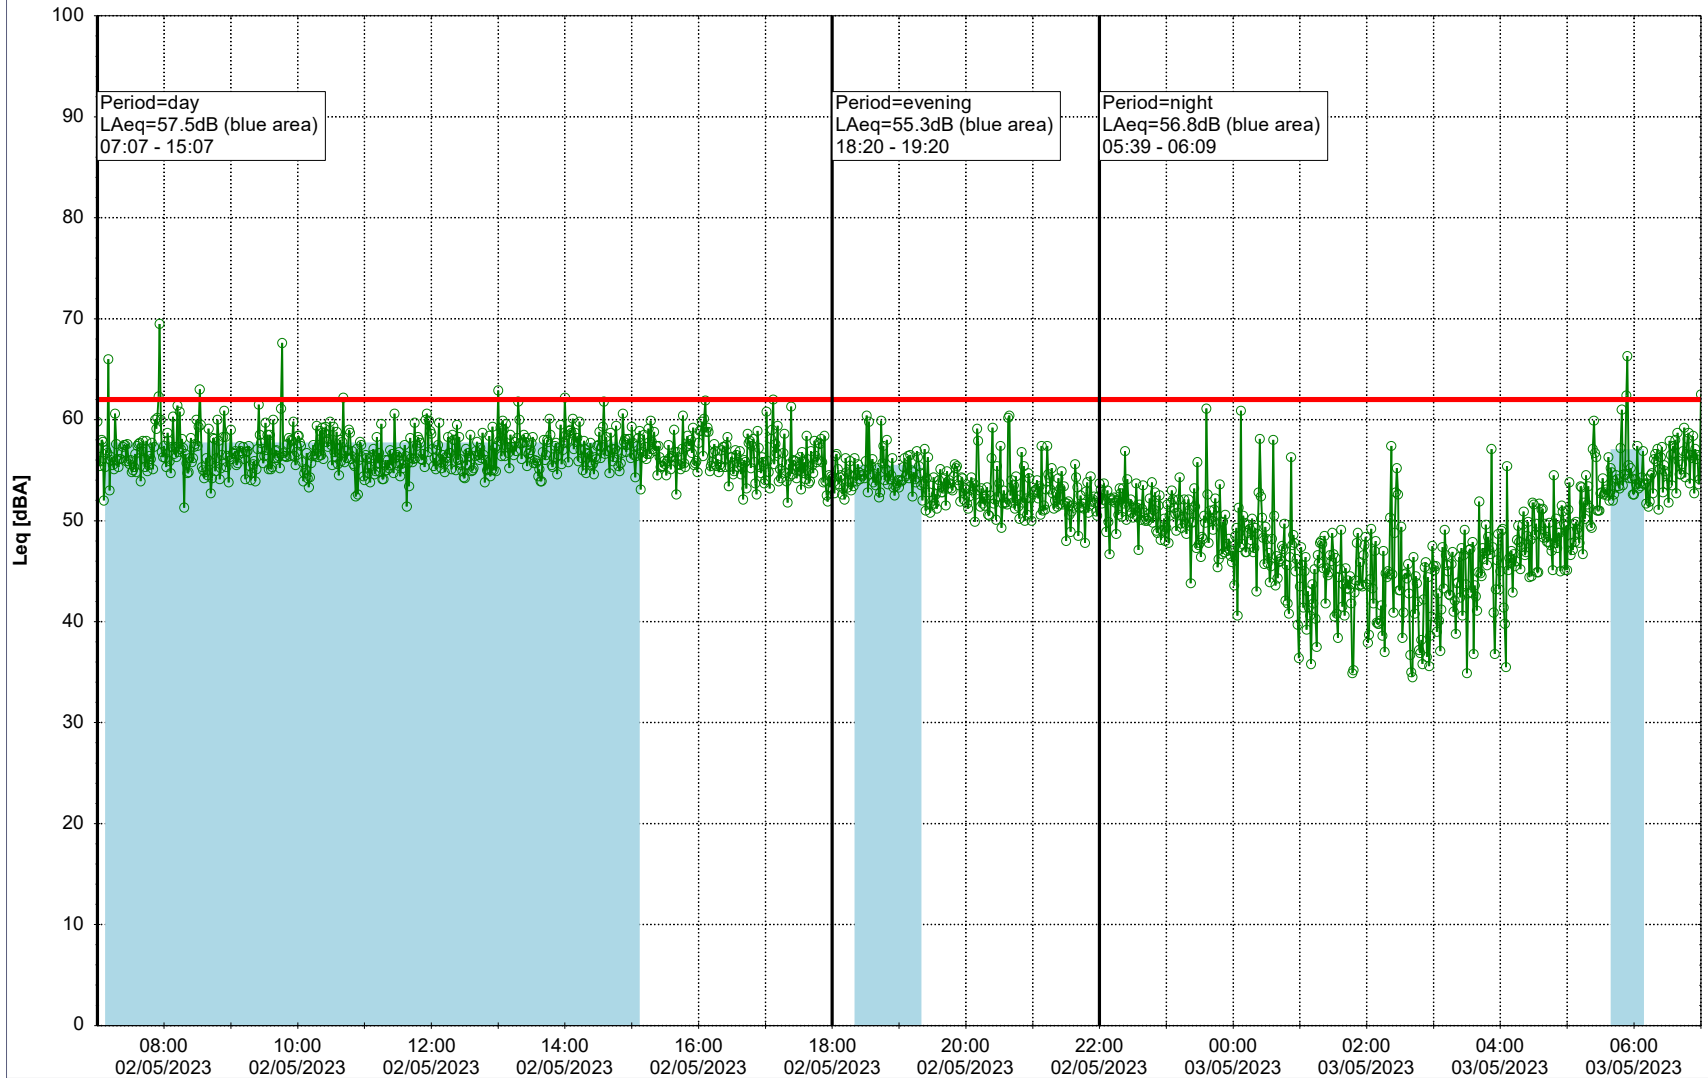

02/05/2023
03/05/2023

Plan View

Remarks

...

Noise Time Related Diagram

○○○ GAB_NS01

Project: Kronos Sydhavnen
Construction: Gåsebæk
Location: N-V

03/05/2023
04/05/2023

Plan View

Remarks

...

Noise Time Related Diagram

○○○ GAB_NS01

Project: Kronos Sydhavnen
Construction: Gåsebæk
Location: N-V

04/05/2023
05/05/2023

Plan View

...

Noise Time Related Diagram

○○○ GAB_NS01

Project: Kronos Sydhavnen
Construction: Gåsebæk
Location: N-V

Plan View

Remarks

...

Noise Time Related Diagram

06/05/2023
07/05/2023

○○○○ GAB_NS01

Project: Kronos Sydhavnen
Construction: Gåsebæk
Location: N-V

07/05/2023
08/05/2023

Plan View

Remarks

...

Noise Time Related Diagram