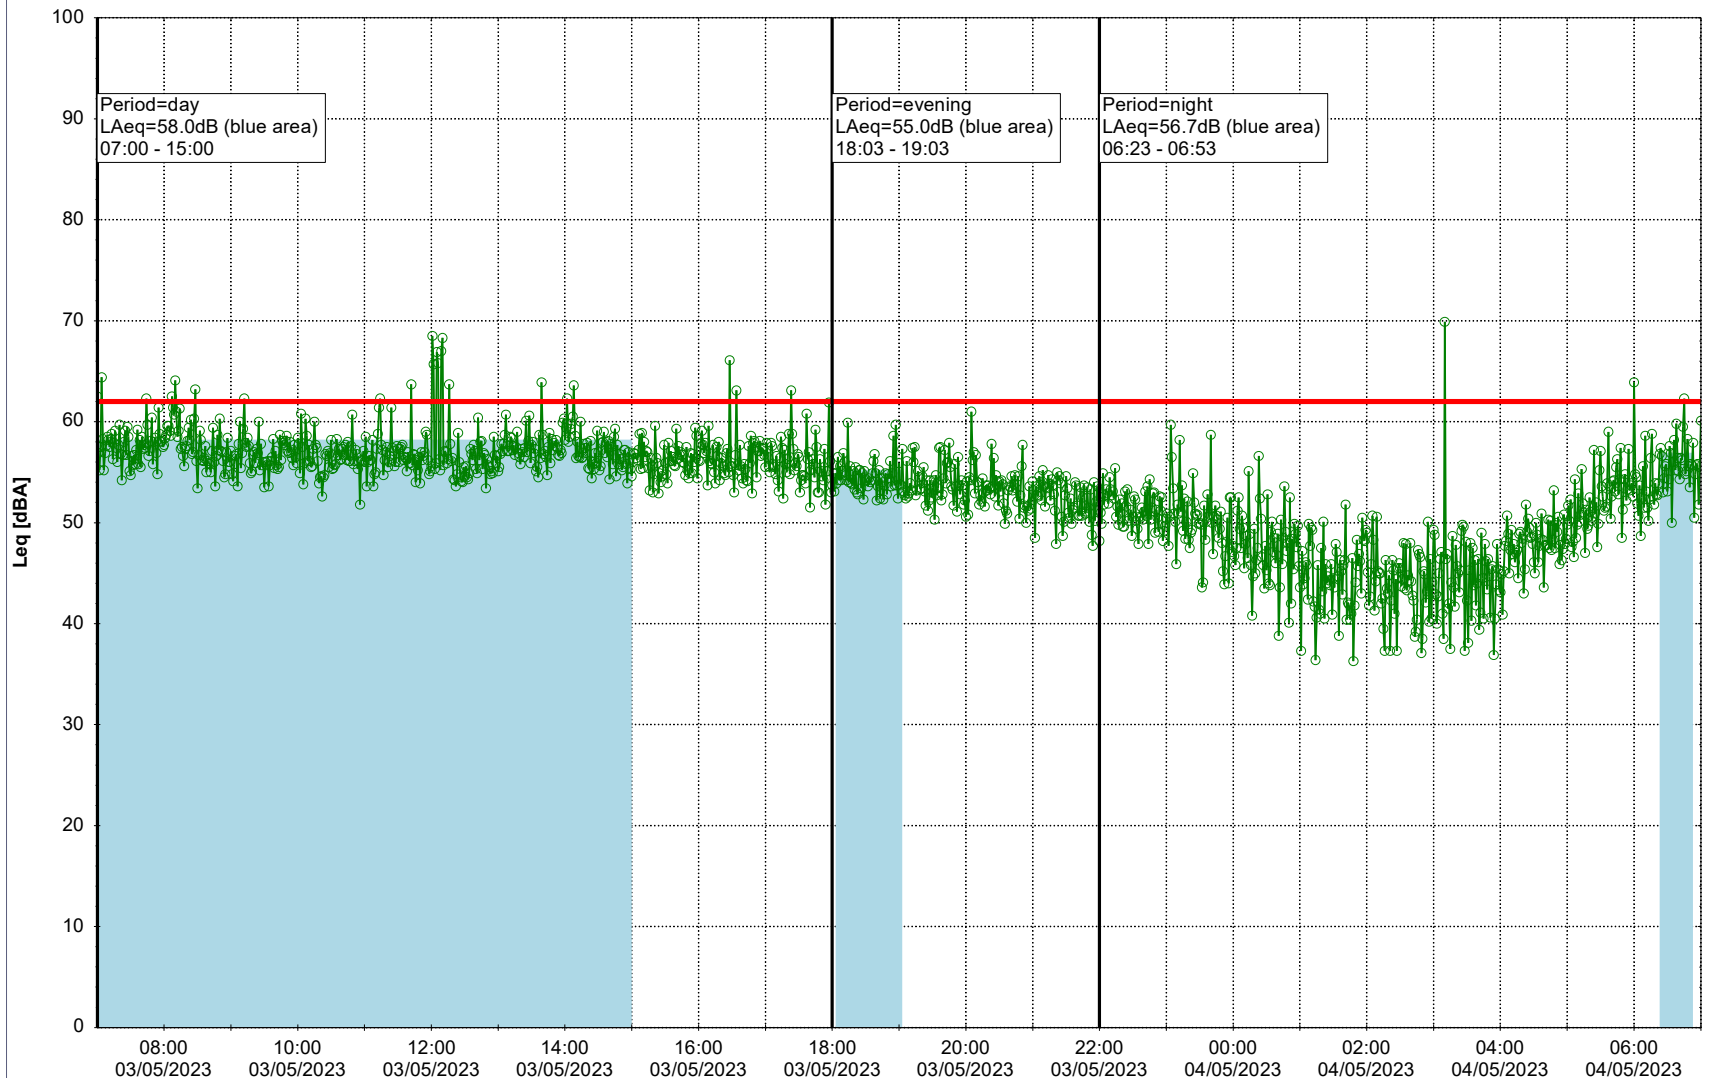

Plan View

Remarks

...

Noise Time Related Diagram

○○○ GAB_NS01

Project: Kronos Sydhavnen
Construction: Gåsebæk
Location: N-V

04/05/2023
05/05/2023

Plan View

Remarks

...

Noise Time Related Diagram

○○○ GAB_NS01

Project: Kronos Sydhavnen
Construction: Gåsebæk
Location: N-V

05/05/2023
06/05/2023

Plan View

Remarks

...

Noise Time Related Diagram

○○○ GAB_NS01

Project: Kronos Sydhavnen
Construction: Gåsebæk
Location: N-V

Plan View

Remarks

...

Noise Time Related Diagram

06/05/2023
07/05/2023

○○○○ GAB_NS01

Project: Kronos Sydhavnen
Construction: Gåsebæk
Location: N-V

07/05/2023
08/05/2023

Plan View

Remarks

...

Noise Time Related Diagram