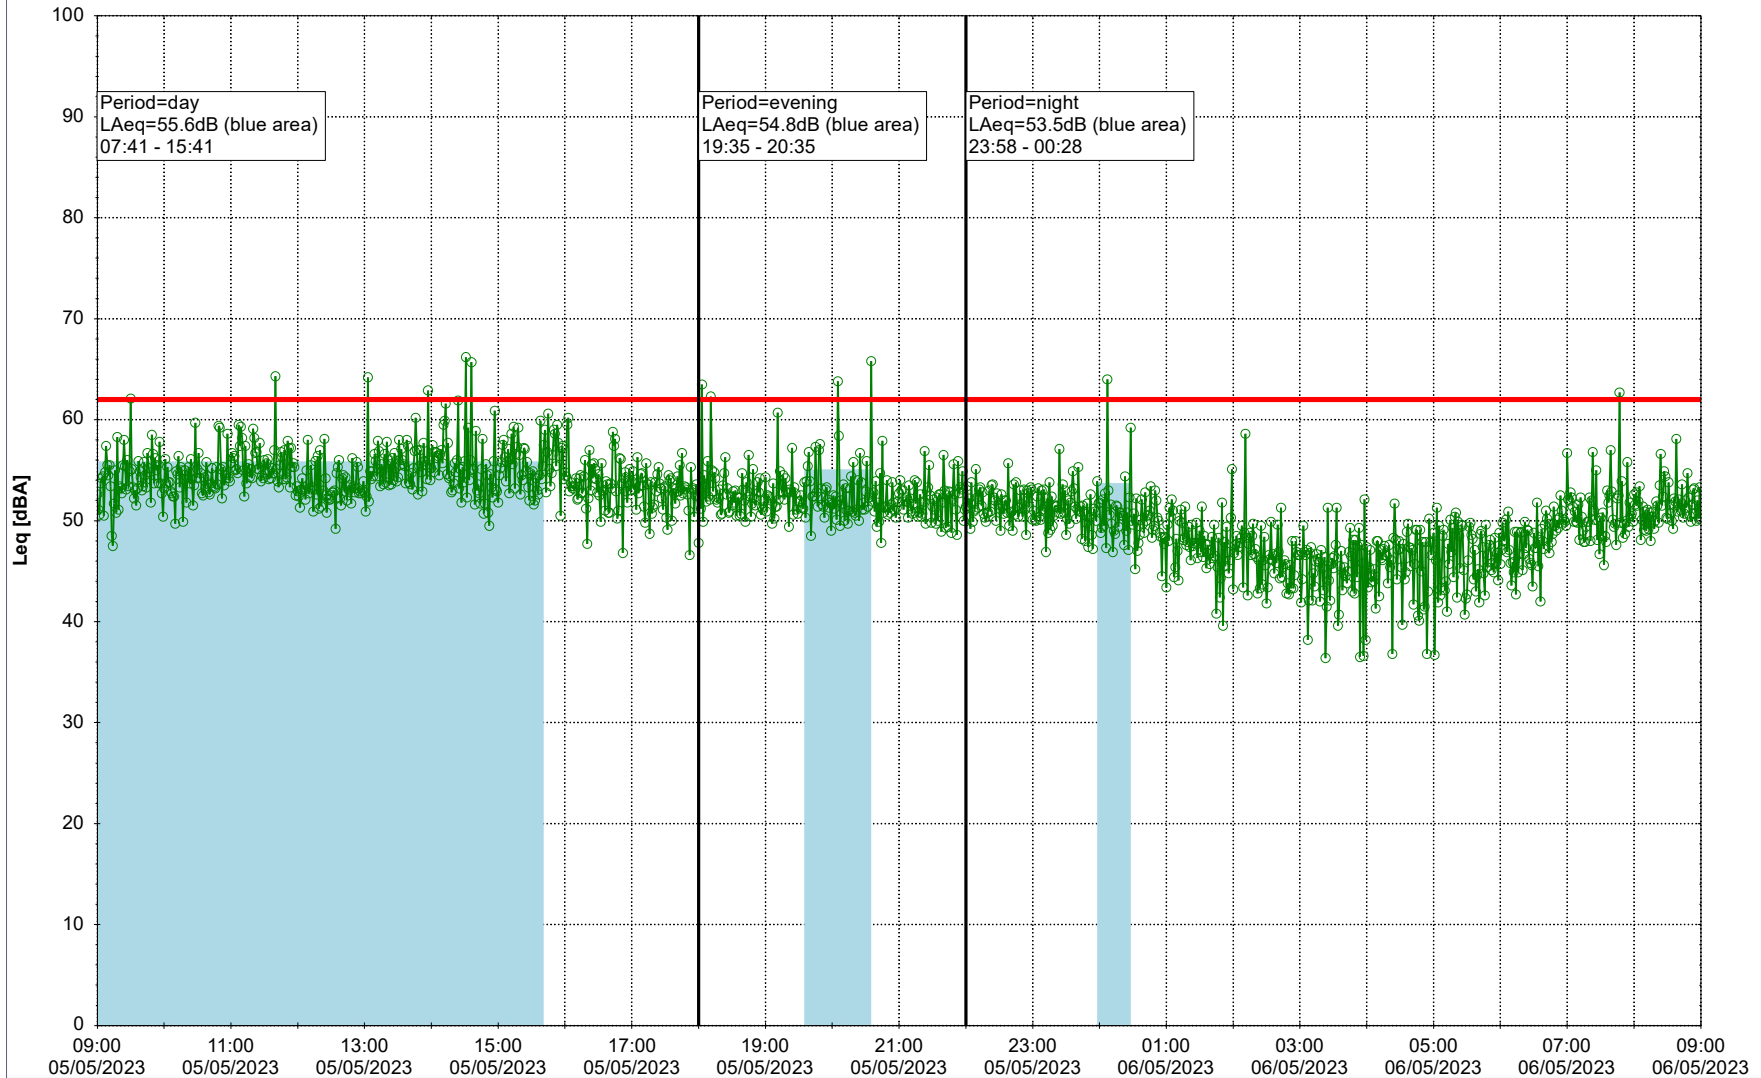

Remarks

...

Noise Time Related Diagram

○○○ GAB_NS01

Project: Kronos Sydhavnen
Construction: Gåsebæk
Location: N-V

05/05/2023
06/05/2023

Plan View

Remarks

...

Noise Time Related Diagram

○○○ GAB_NS01

Project: Kronos Sydhavnen
Construction: Gåsebæk
Location: N-V

Plan View

Remarks

...

Noise Time Related Diagram