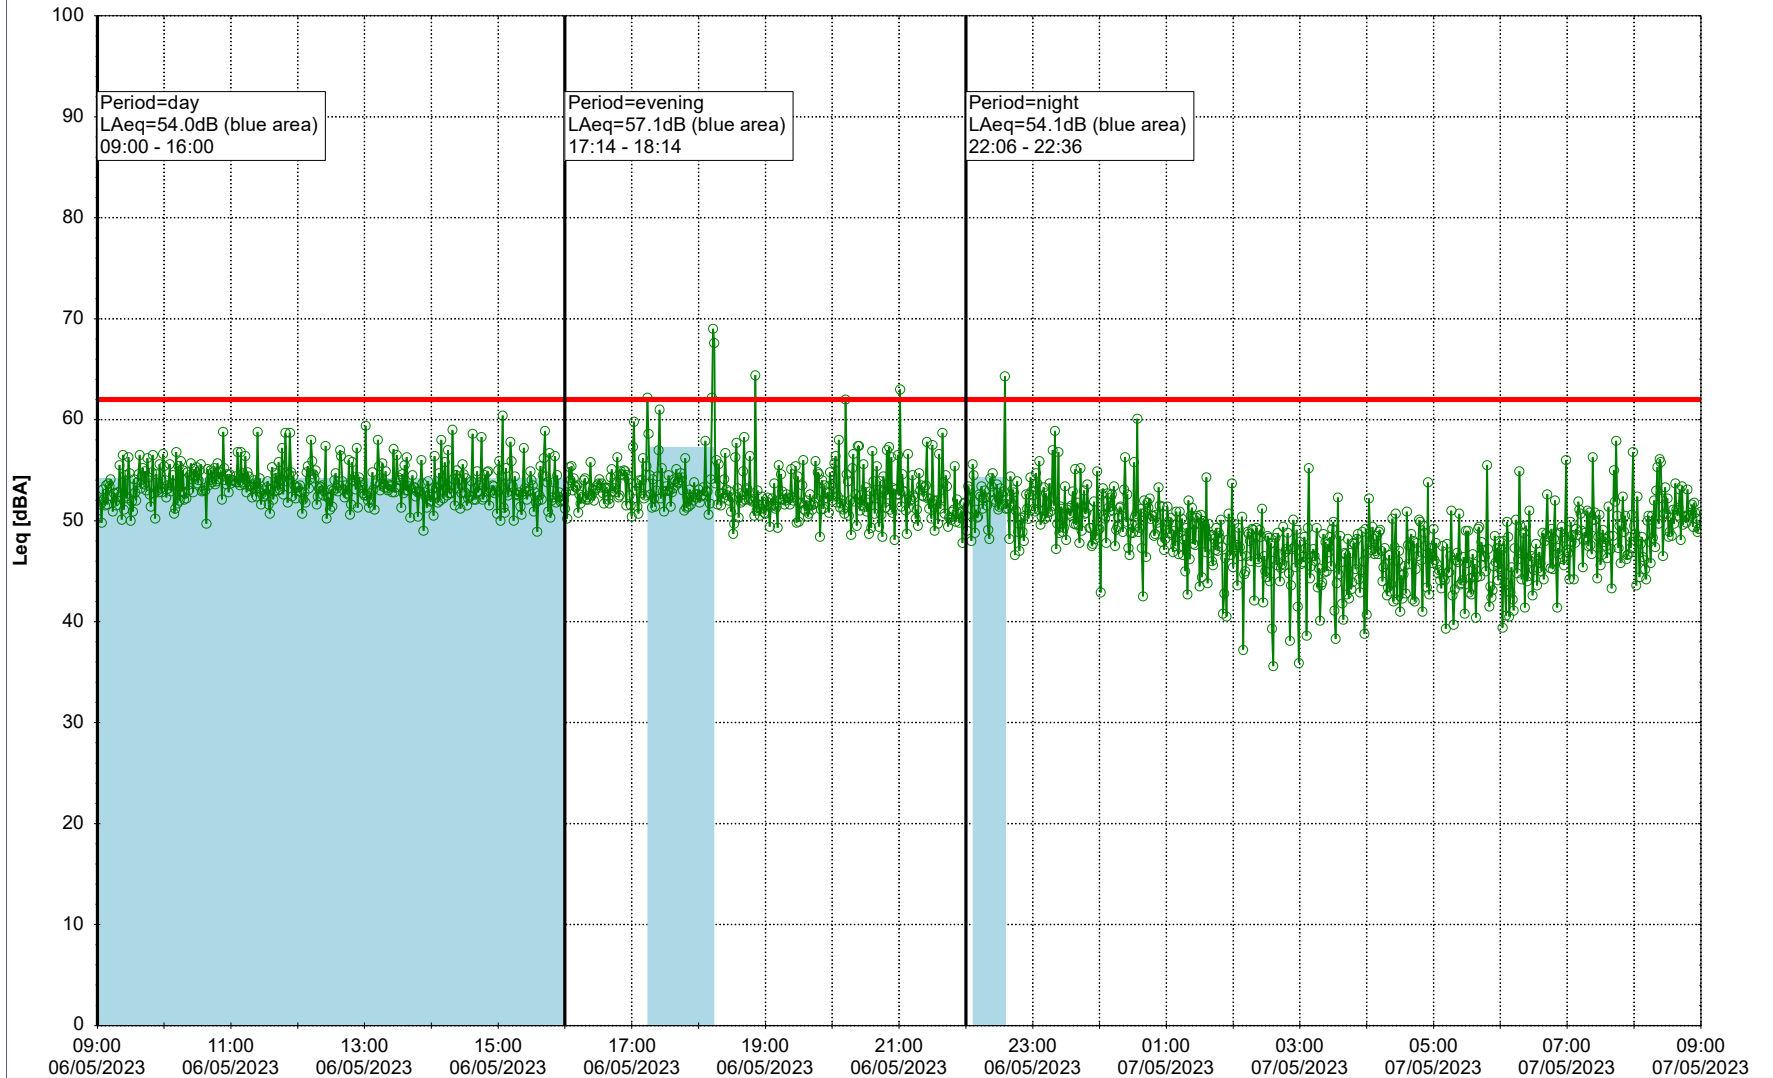

...

Noise Time Related Diagram

○○○ GAB_NS01

Project: Kronos Sydhavnen
Construction: Gåsebæk
Location: N-V

Plan View

Remarks

...

Noise Time Related Diagram

06/05/2023
07/05/2023

○○○○ GAB_NS01

Project: Kronos Sydhavnen
Construction: Gåsebæk
Location: N-V

07/05/2023
08/05/2023

Plan View

Remarks

...

Noise Time Related Diagram