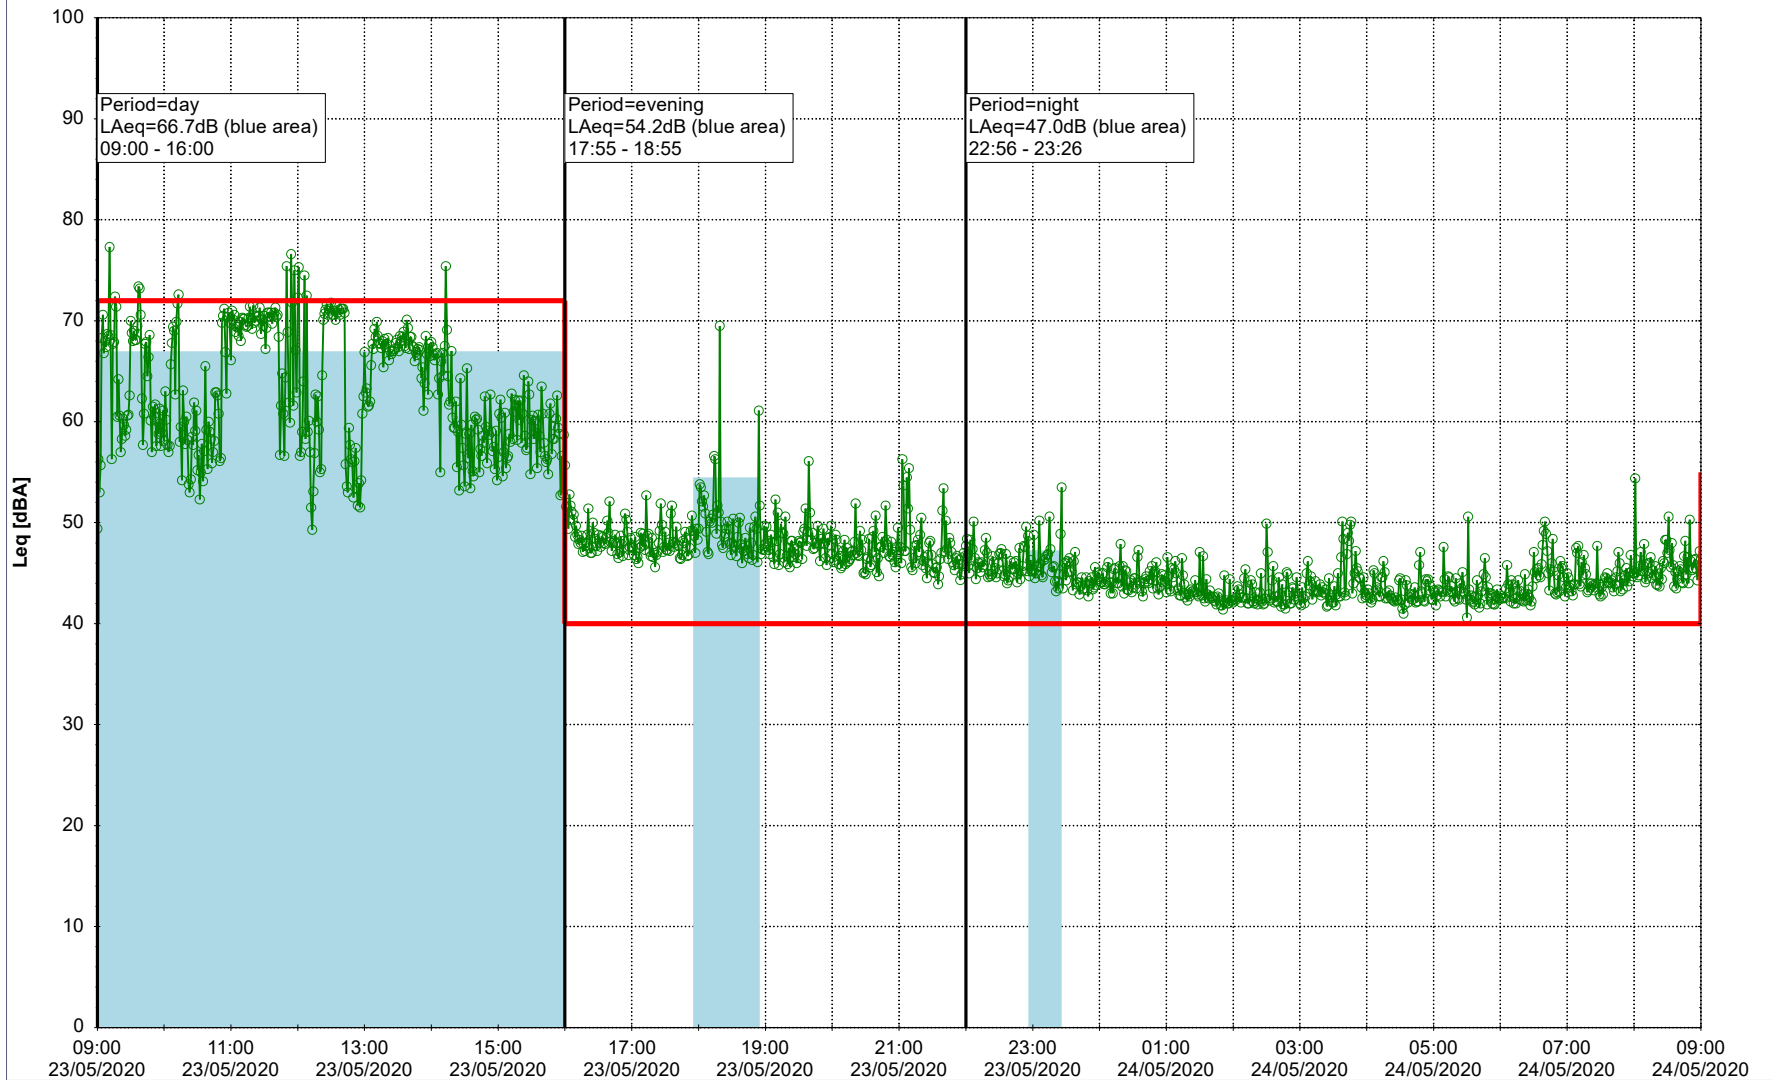

Noise Time Related Diagram

○○○○ MOP_NS01