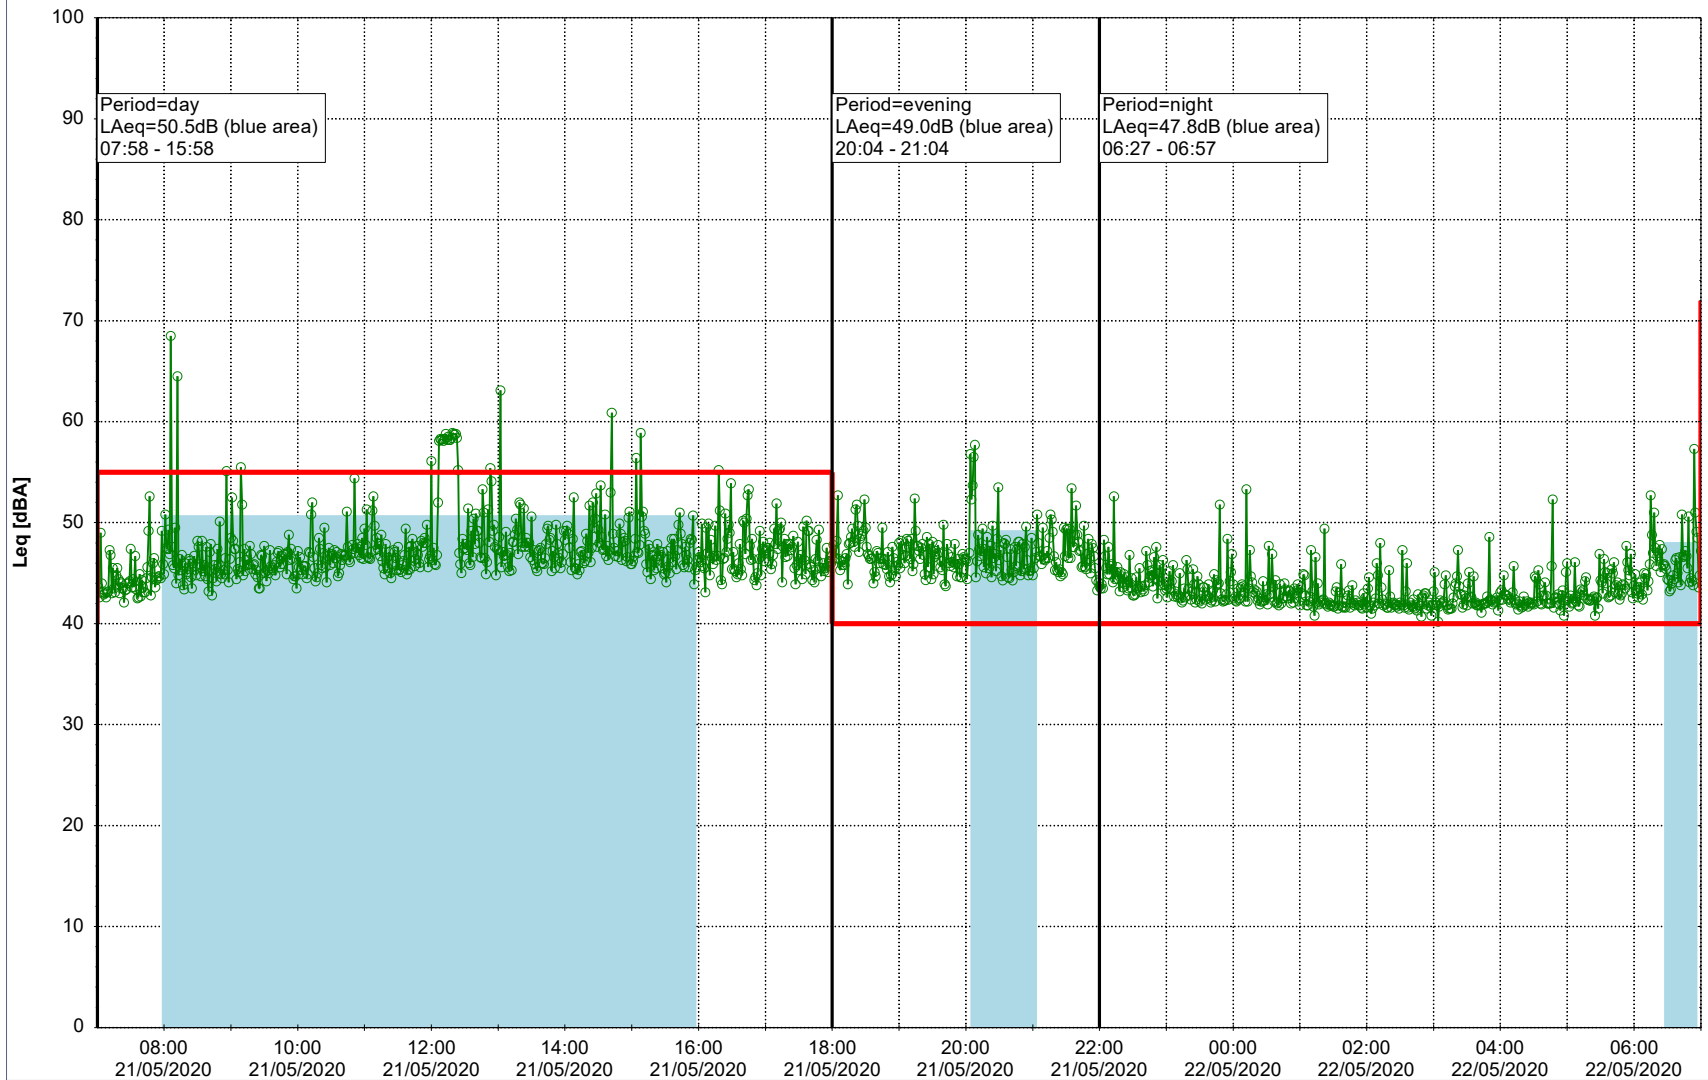

Noise Time Related Diagram

○○○○ MOP_NS01