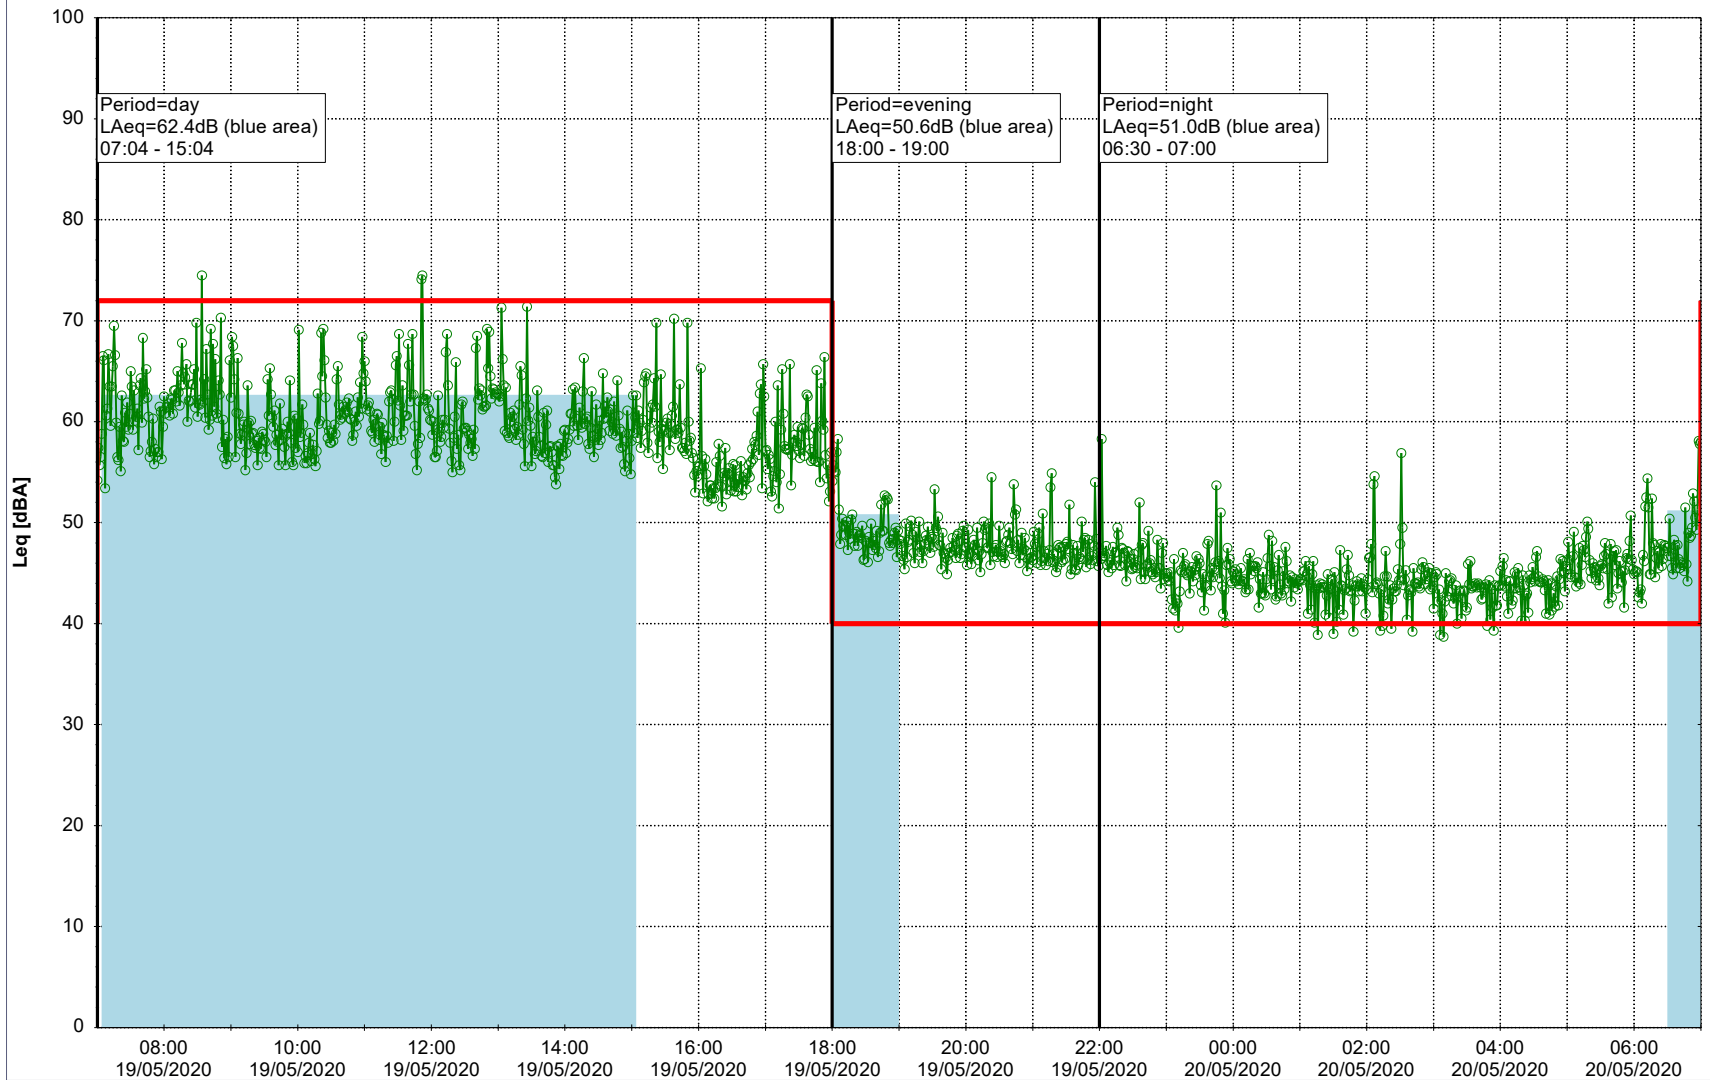

Noise Time Related Diagram

○○○○ MOP_NS01