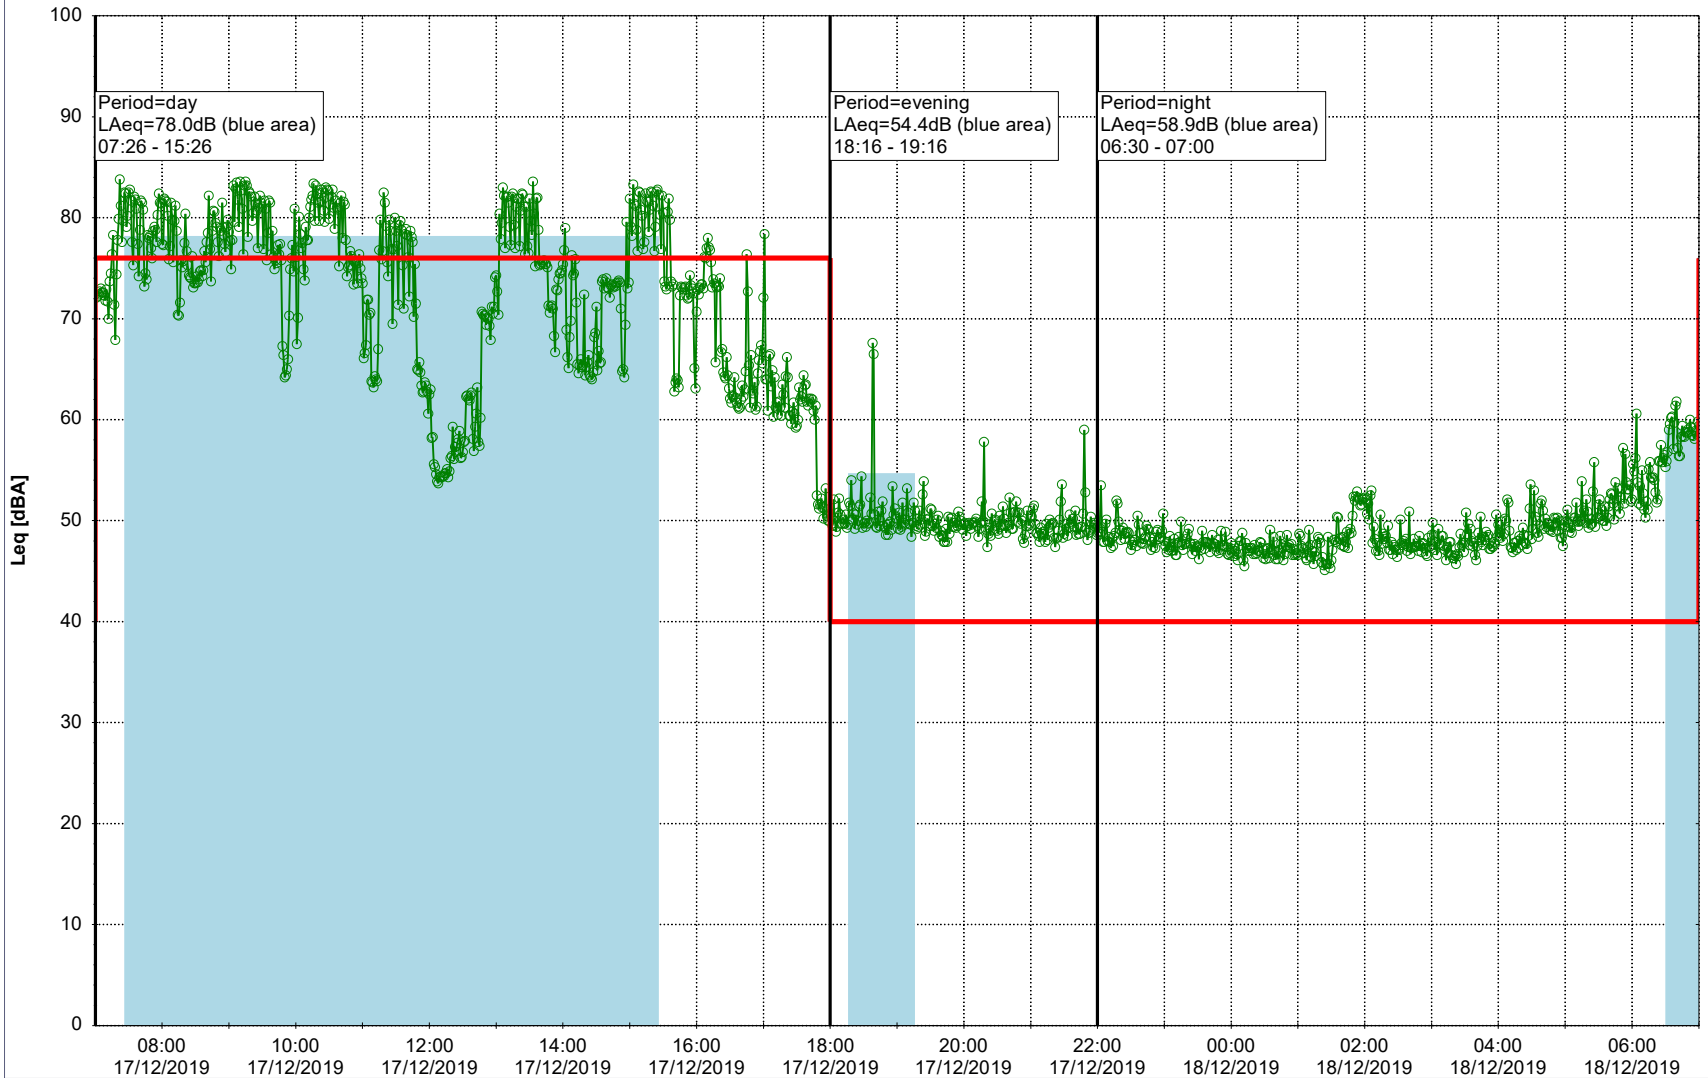

Plan View

Remarks

...

Noise Time Related Diagram

17/12/2019
18/12/2019

○○○ MOP_NS01

Project: Kronos Sydhavnen
Construction: Mozarts Plads
Location: N-V

Plan View

Remarks

...

Noise Time Related Diagram

18/12/2019
19/12/2019

○○○○ MOP_NS01

Project: Kronos Sydhavnen
Construction: Mozarts Plads
Location: N-V

19/12/2019
20/12/2019

Plan View

Remarks

...

Noise Time Related Diagram

○○○○ MOP_NS01