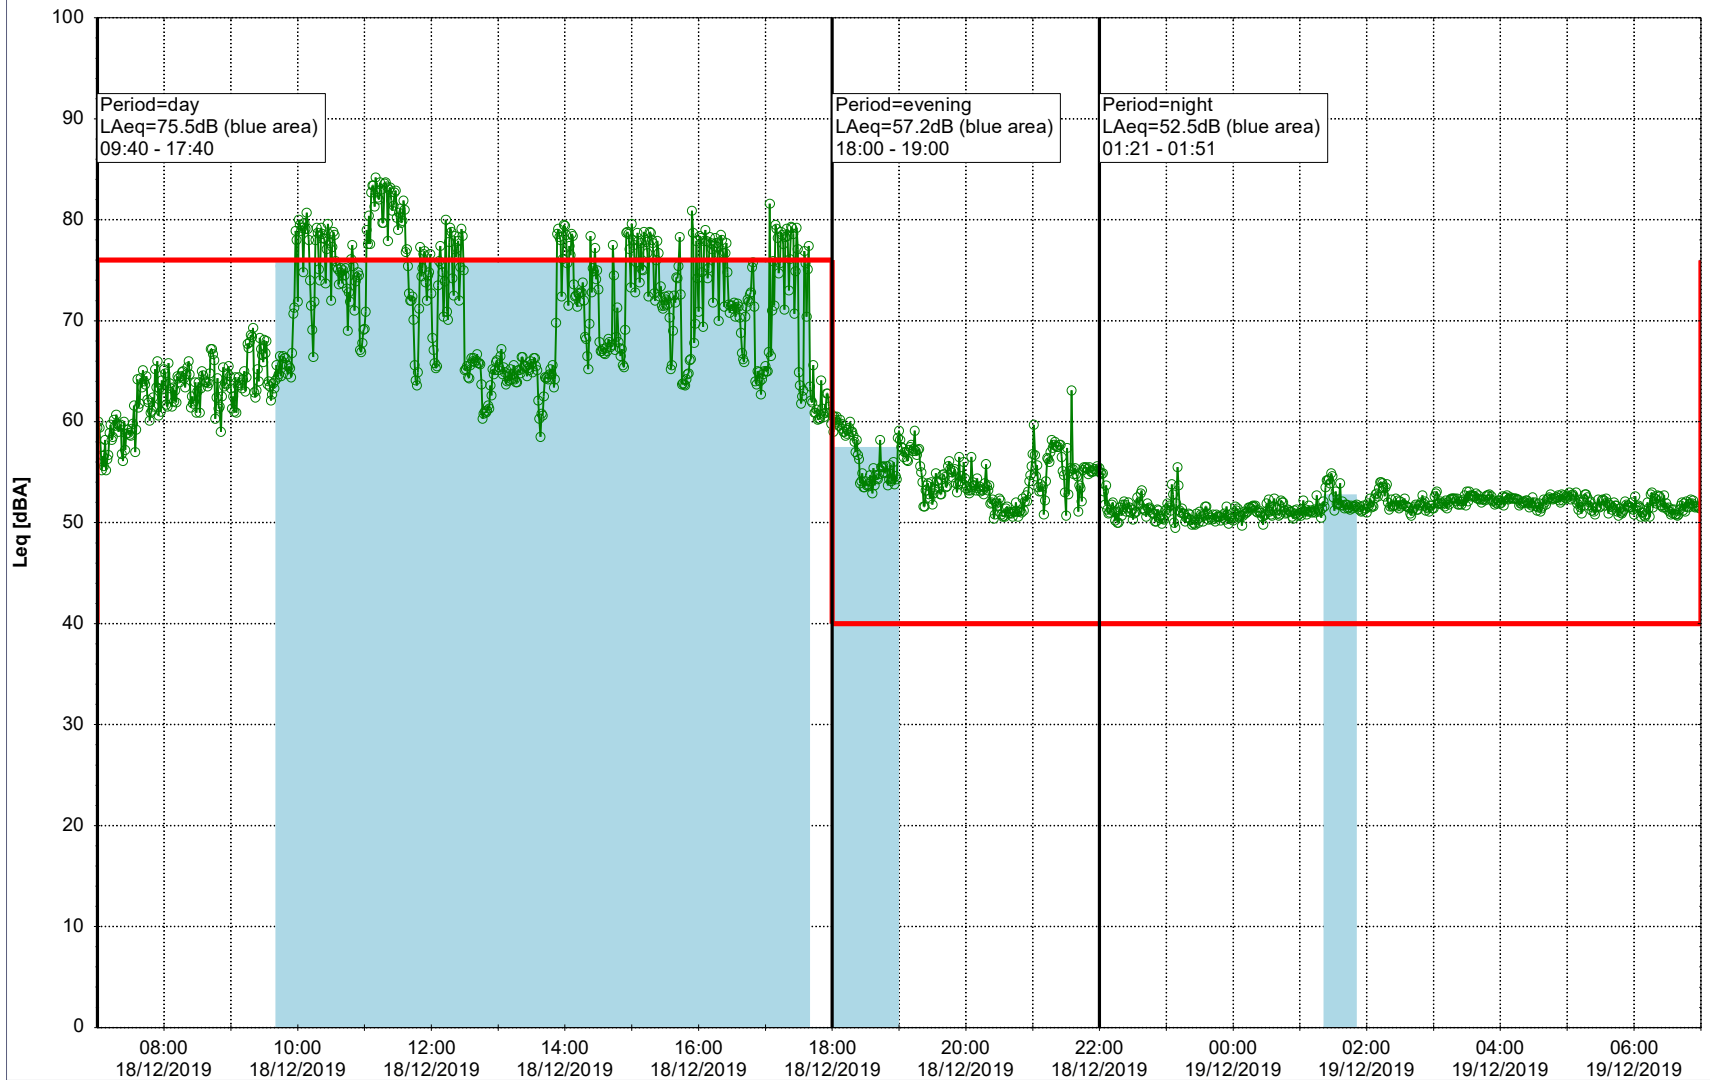

Project: Kronos Sydhavnen
Construction: Mozarts Plads
Location: N-V

16/12/2019
17/12/2019

Plan View

Remarks

...

Noise Time Related Diagram

○○○○ MOP_NS01

Project: Kronos Sydhavnen
Construction: Mozarts Plads
Location: N-V

Plan View

Remarks

...

Noise Time Related Diagram

17/12/2019
18/12/2019

○○○ MOP_NS01

Project: Kronos Sydhavnen
Construction: Mozarts Plads
Location: N-V

Plan View

Remarks

...

Noise Time Related Diagram

18/12/2019
19/12/2019

○○○○ MOP_NS01

Project: Kronos Sydhavnen
Construction: Mozarts Plads
Location: N-V

19/12/2019
20/12/2019

Plan View

Remarks

...

Noise Time Related Diagram

○○○○ MOP_NS01