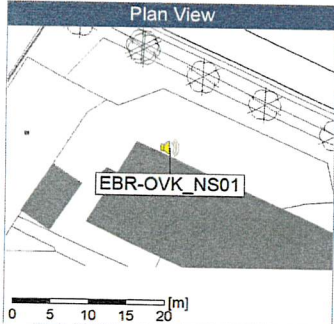

Project: Kronos Sydhavnen
Construction: Enghave Brygge
Location: N-V

20/10/2019
21/10/2019

Noise Time Related Diagram

○○○ EBR-OVK_NS01