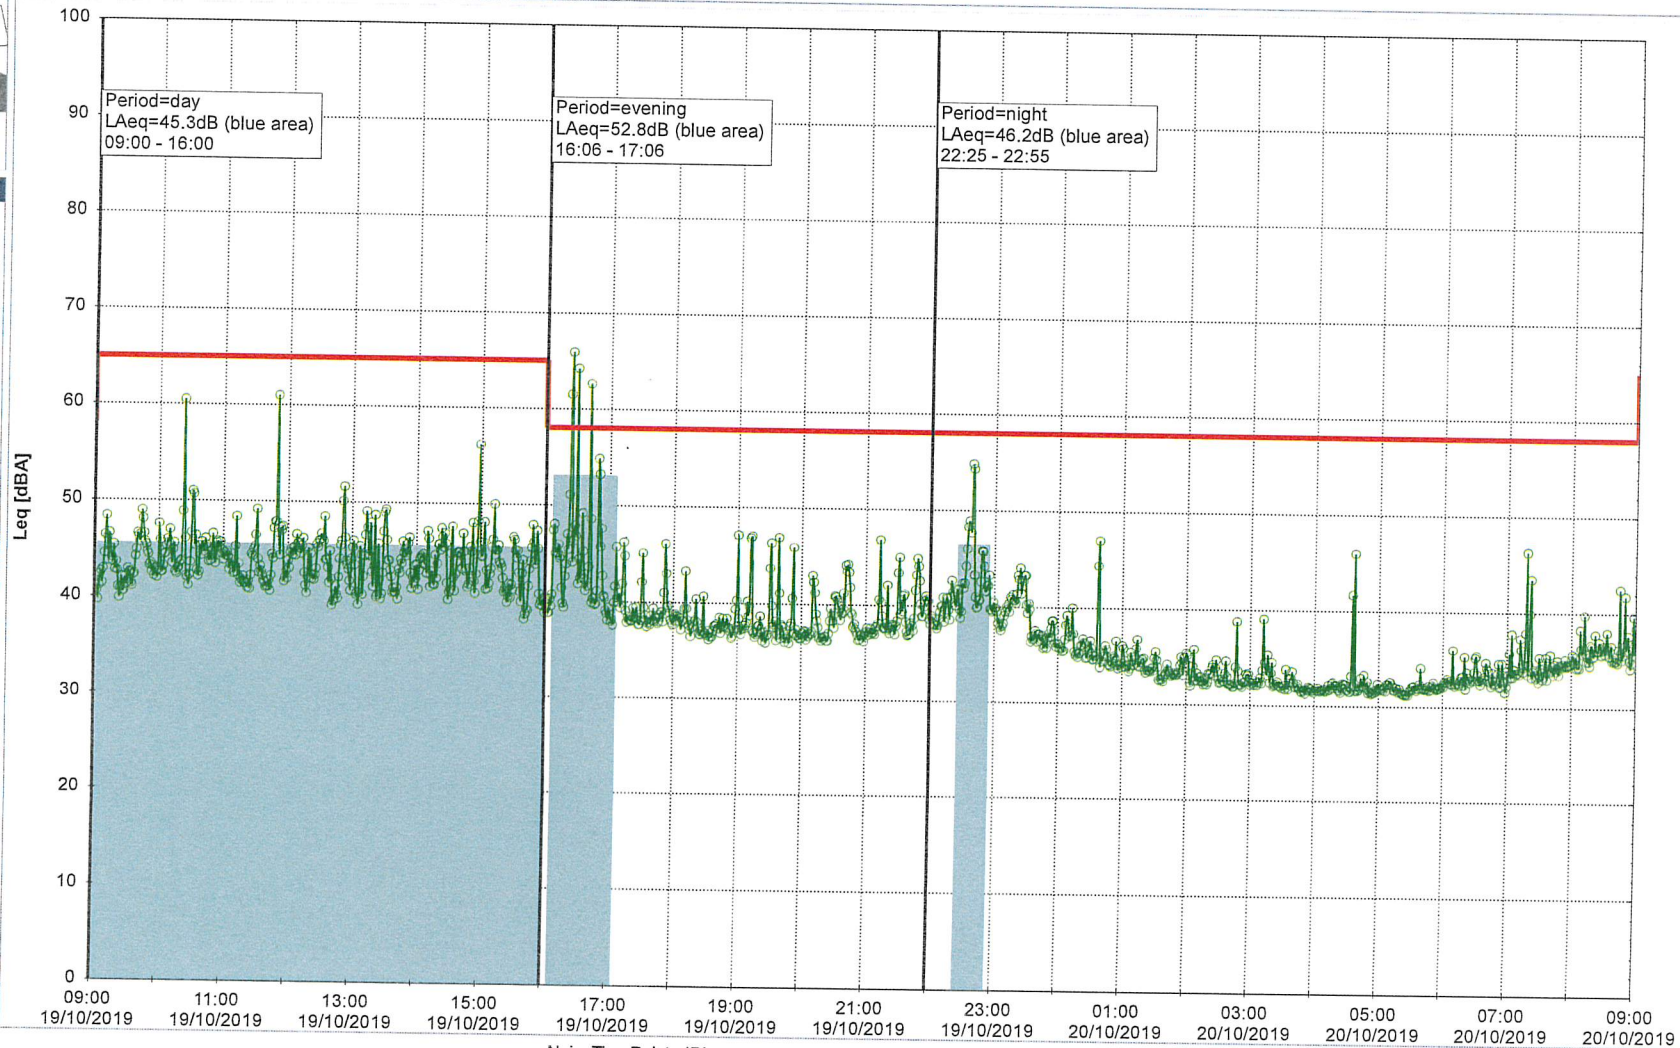

### Noise Time Related Diagram

○○○ EBR-OVK\_NS01

Remarks

...

Project: Kronos Sydhavnen  
Construction: Enghave Brygge  
Location: N-V

19/10/2019  
20/10/2019

### Noise Time Related Diagram

○○○ EBR-OVK\_NS01

Remarks  
...

Project: Kronos Sydhavnen  
Construction: Enghave Brygge  
Location: N-V

20/10/2019  
21/10/2019