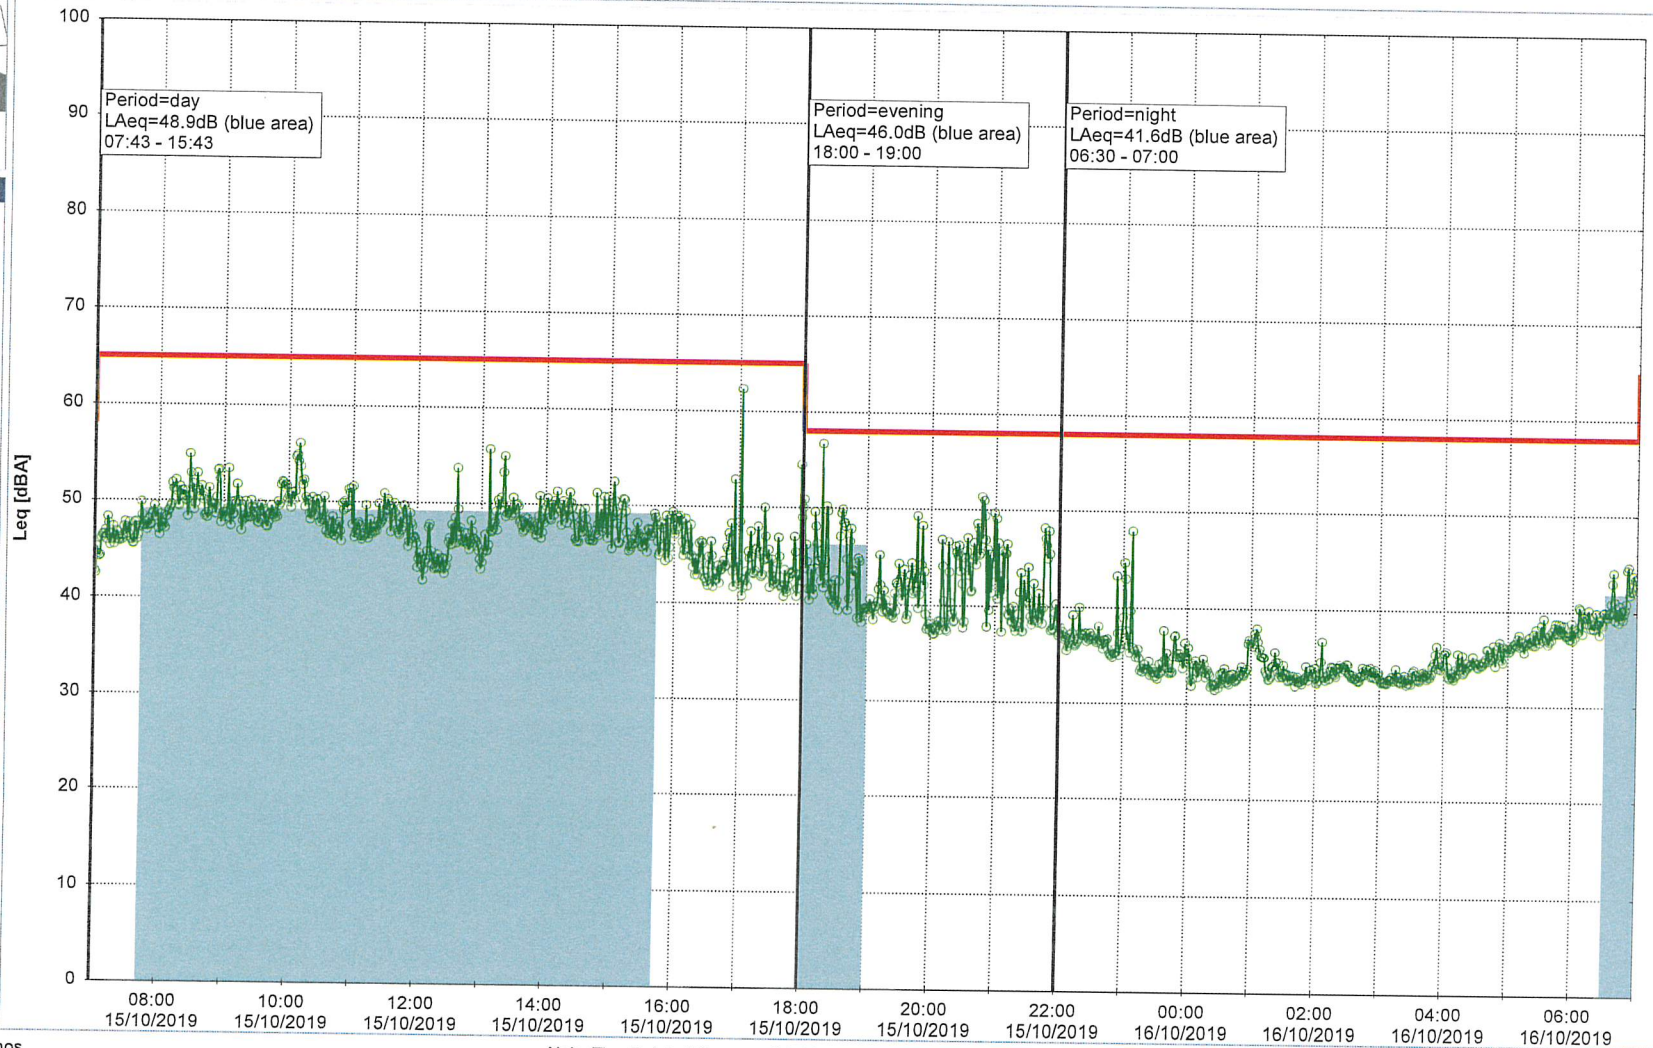

### Noise Time Related Diagram

15/10/2019  
16/10/2019

○○○ EBR-OVK\_NS01

0 5 10 15 20 [m]

Remarks

Project: Kronos Sydhavnen  
Construction: Enghave Brygge  
Location: N-V

16/10/2019  
17/10/2019

### Noise Time Related Diagram

○○○ EBR-OVK\_NS01

Remarks  
...

Project: Kronos Sydhavnen  
Construction: Enghave Brygge  
Location: N-V

17/10/2019  
18/10/2019