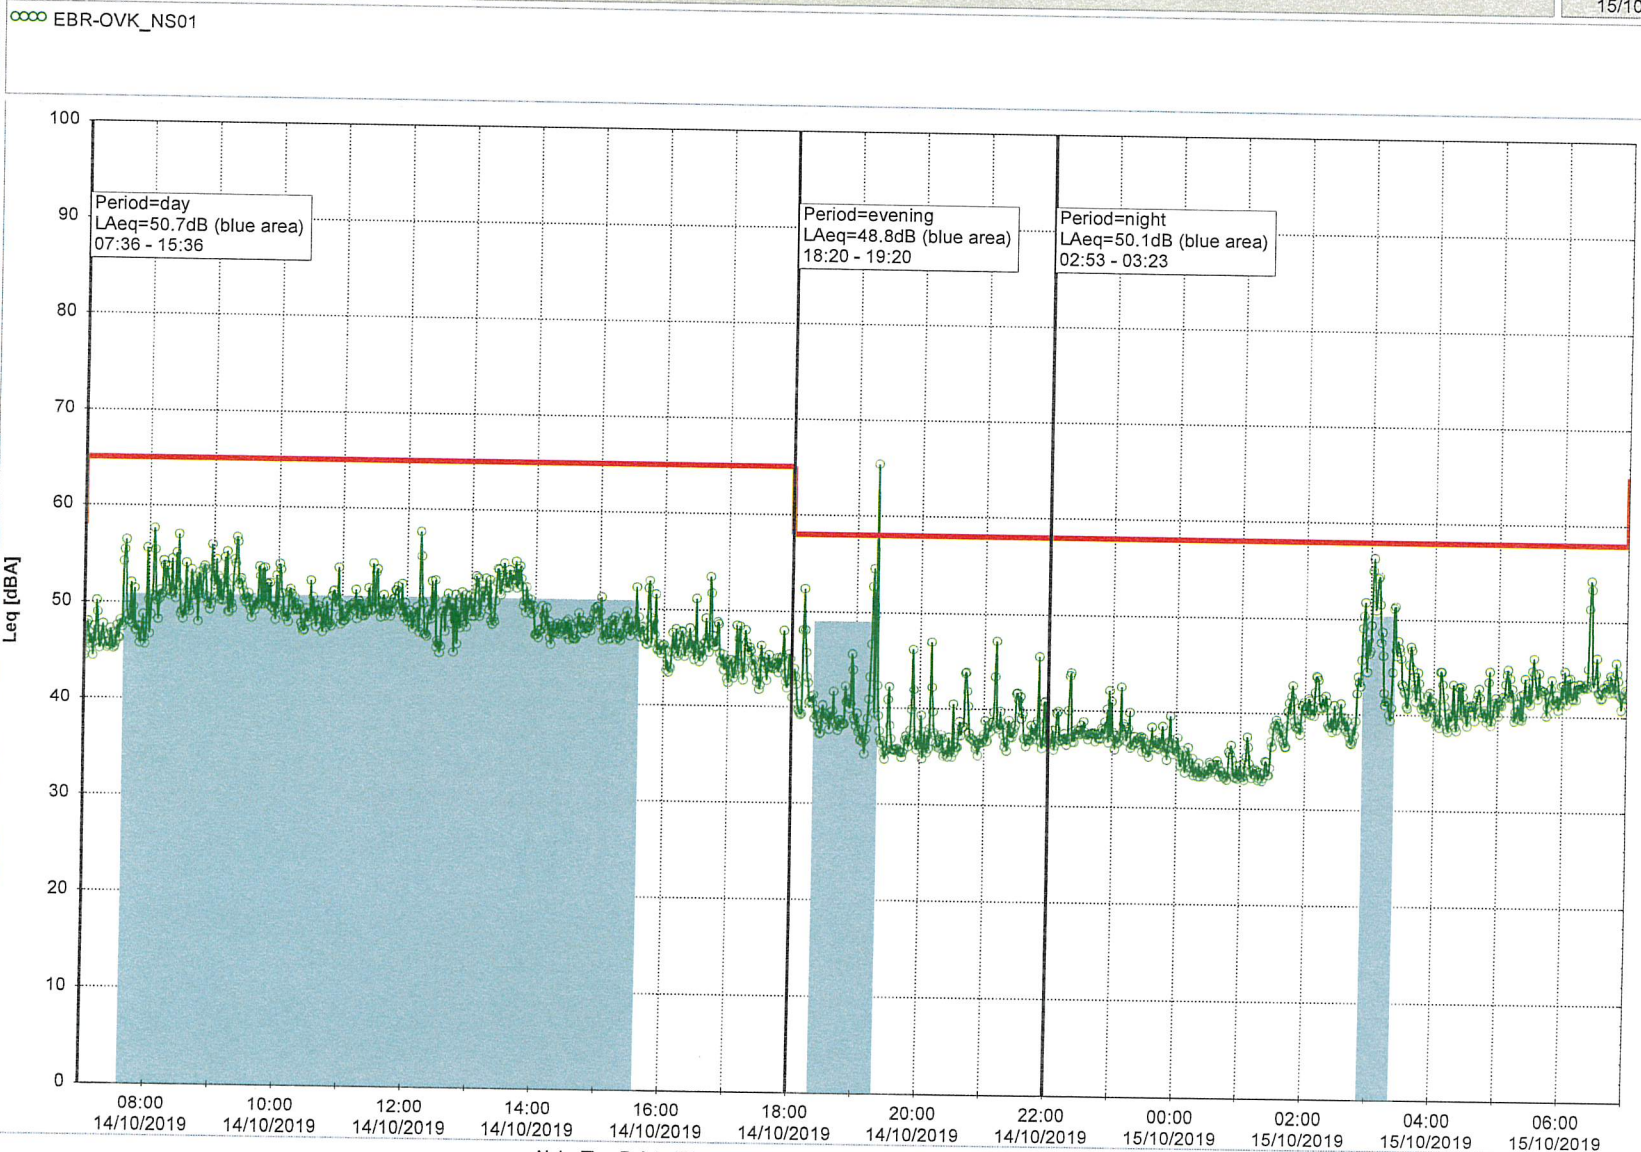

### Noise Time Related Diagram

Project: Kronos Sydhavnen  
Construction: Enghave Brygge  
Location: N-V

Plan View

### Noise Time Related Diagram

○○○ EBR-OVK\_NS01

Remarks  
...

Project: Kronos Sydhavnen  
Construction: Enghave Brygge  
Location: N-V

20/10/2019  
21/10/2019