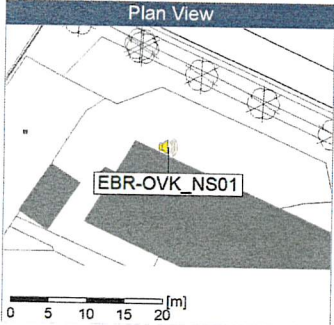

Project: Kronos Sydhavnen
Construction: Enghave Brygge
Location: N-V

17/10/2019
18/10/2019

Noise Time Related Diagram

○○○ EBR-OVK_NS01