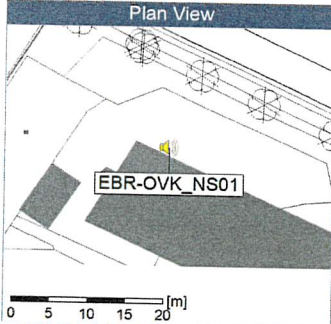

Project: Kronos Sydhavnen
Construction: Enghave Brygge
Location: N-V

16/10/2019
17/10/2019

Noise Time Related Diagram

○○○ EBR-OVK_NS01