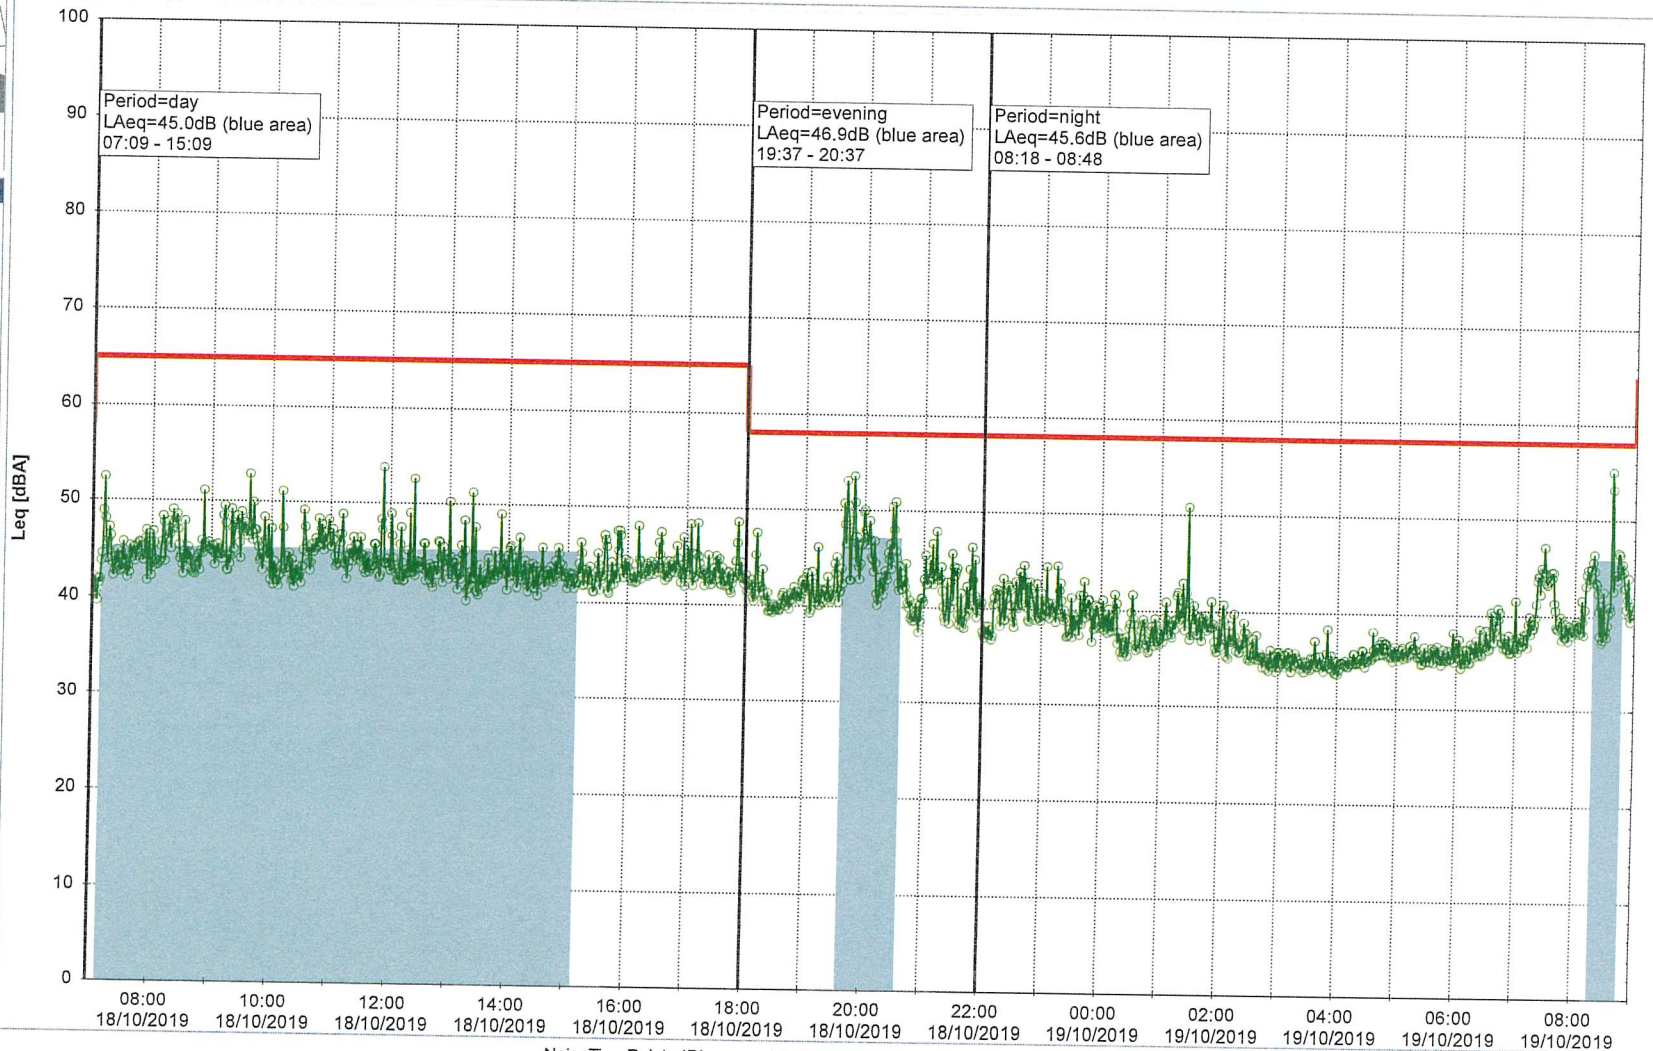

### Noise Time Related Diagram

○○○ EBR-OVK\_NS01

Remarks

...

Project: Kronos Sydhavnen  
Construction: Enghave Brygge  
Location: N-V

18/10/2019  
19/10/2019

### Noise Time Related Diagram

○○○ EBR-OVK\_NS01

Remarks

...

Project: Kronos Sydhavnen  
Construction: Enghave Brygge  
Location: N-V

19/10/2019  
20/10/2019

### Noise Time Related Diagram

○○○ EBR-OVK\_NS01

Remarks  
...

Project: Kronos Sydhavnen  
Construction: Enghave Brygge  
Location: N-V

20/10/2019  
21/10/2019