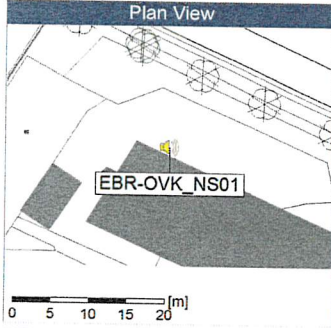

Project: Kronos Sydhavnen
Construction: Enghave Brygge
Location: N-V

19/10/2019
20/10/2019

Noise Time Related Diagram

○○○ EBR-OVK_NS01