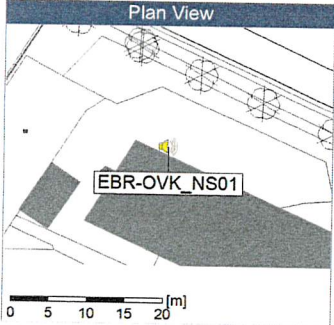

Project: Kronos Sydhavnen
Construction: Enghave Brygge
Location: N-V

18/10/2019
19/10/2019

Noise Time Related Diagram

○○○ EBR-OVK_NS01