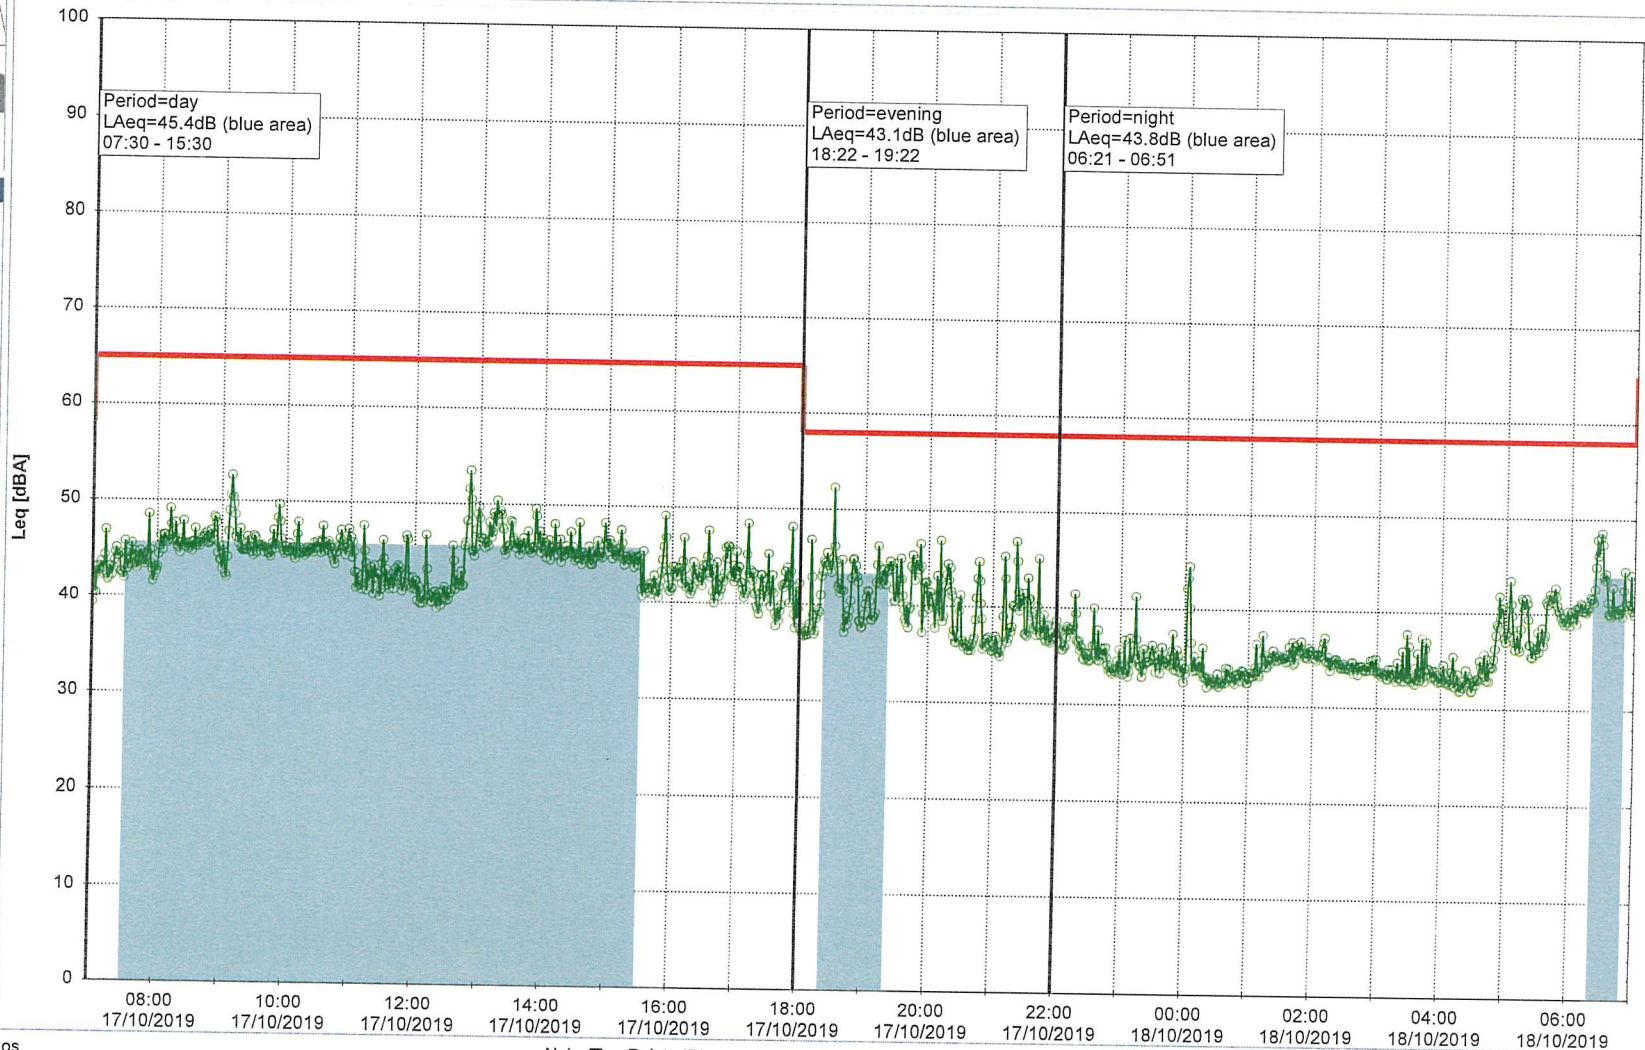

### Noise Time Related Diagram

○○○ EBR-OVK\_NS01

Remarks  
...

Project: Kronos Sydhavnen  
Construction: Enghave Brygge  
Location: N-V

17/10/2019  
18/10/2019

### Noise Time Related Diagram

○○○ EBR-OVK\_NS01

Remarks

...

Project: Kronos Sydhavnen  
Construction: Enghave Brygge  
Location: N-V

18/10/2019  
19/10/2019