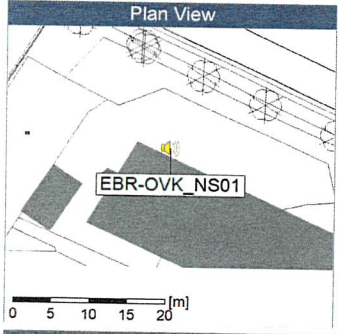

Project: Kronos Sydhavnen
Construction: Enghave Brygge
Location: N-V

14/10/2019
15/10/2019