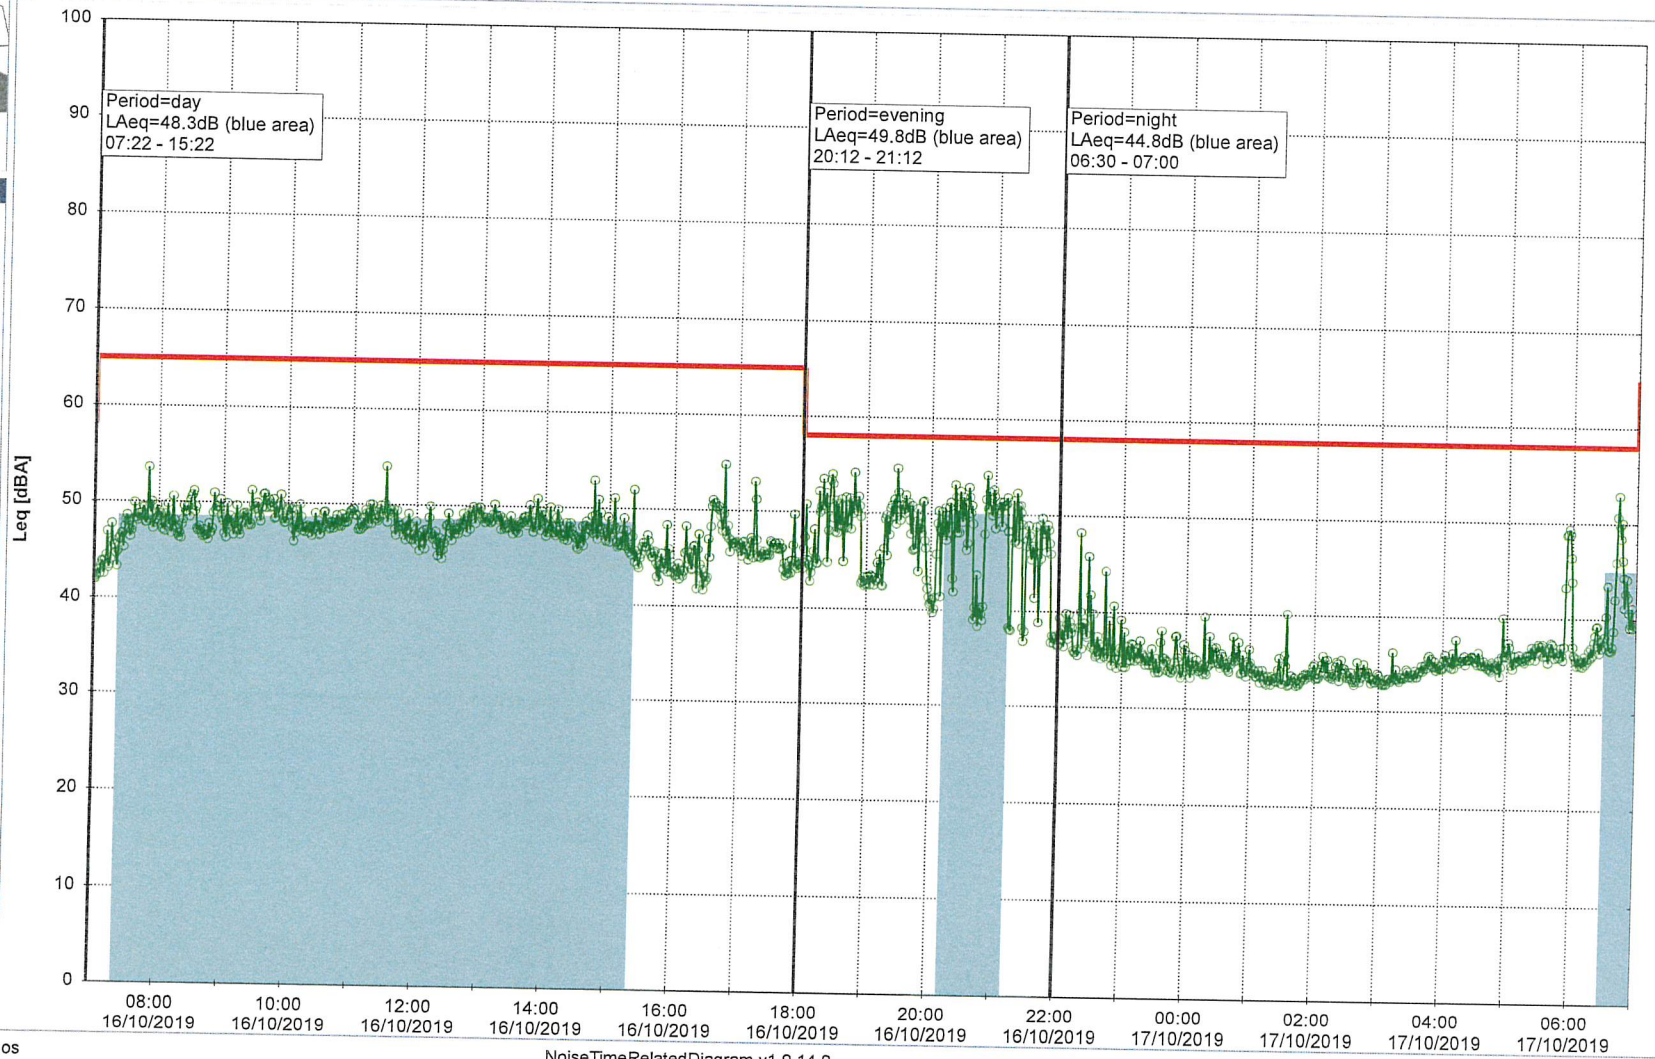

### Noise Time Related Diagram

15/10/2019  
16/10/2019

○○○ EBR-OVK\_NS01

0 5 10 15 20 [m]

Remarks

Project: Kronos Sydhavnen  
Construction: Enghave Brygge  
Location: N-V

16/10/2019  
17/10/2019

### Noise Time Related Diagram

○○○ EBR-OVK\_NS01

Remarks  
...

Project: Kronos Sydhavnen  
Construction: Enghave Brygge  
Location: N-V

17/10/2019  
18/10/2019