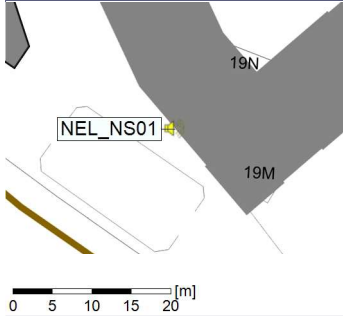

Noise Time Related Diagram

01/10/2021
02/10/2021

○○○○ NEL_NS01

Project: Kronos Sydhavnen
Construction: Ny Ellebjerg
Location: N-V

Plan View

Noise Time Related Diagram

02/10/2021
03/10/2021

○○○○ NEL_NS01