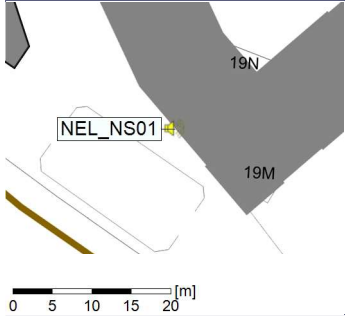

Project: Kronos Sydhavnen
Construction: Ny Ellebjerg
Location: N-V

Plan View

Remarks

...

Noise Time Related Diagram

03/10/2021
04/10/2021

○○○ NEL_NS01

Project: Kronos Sydhavnen
Construction: Ny Ellebjerg
Location: N-V

Plan View

Noise Time Related Diagram

04/10/2021
05/10/2021

○○○ NEL_NS01

Remarks

...