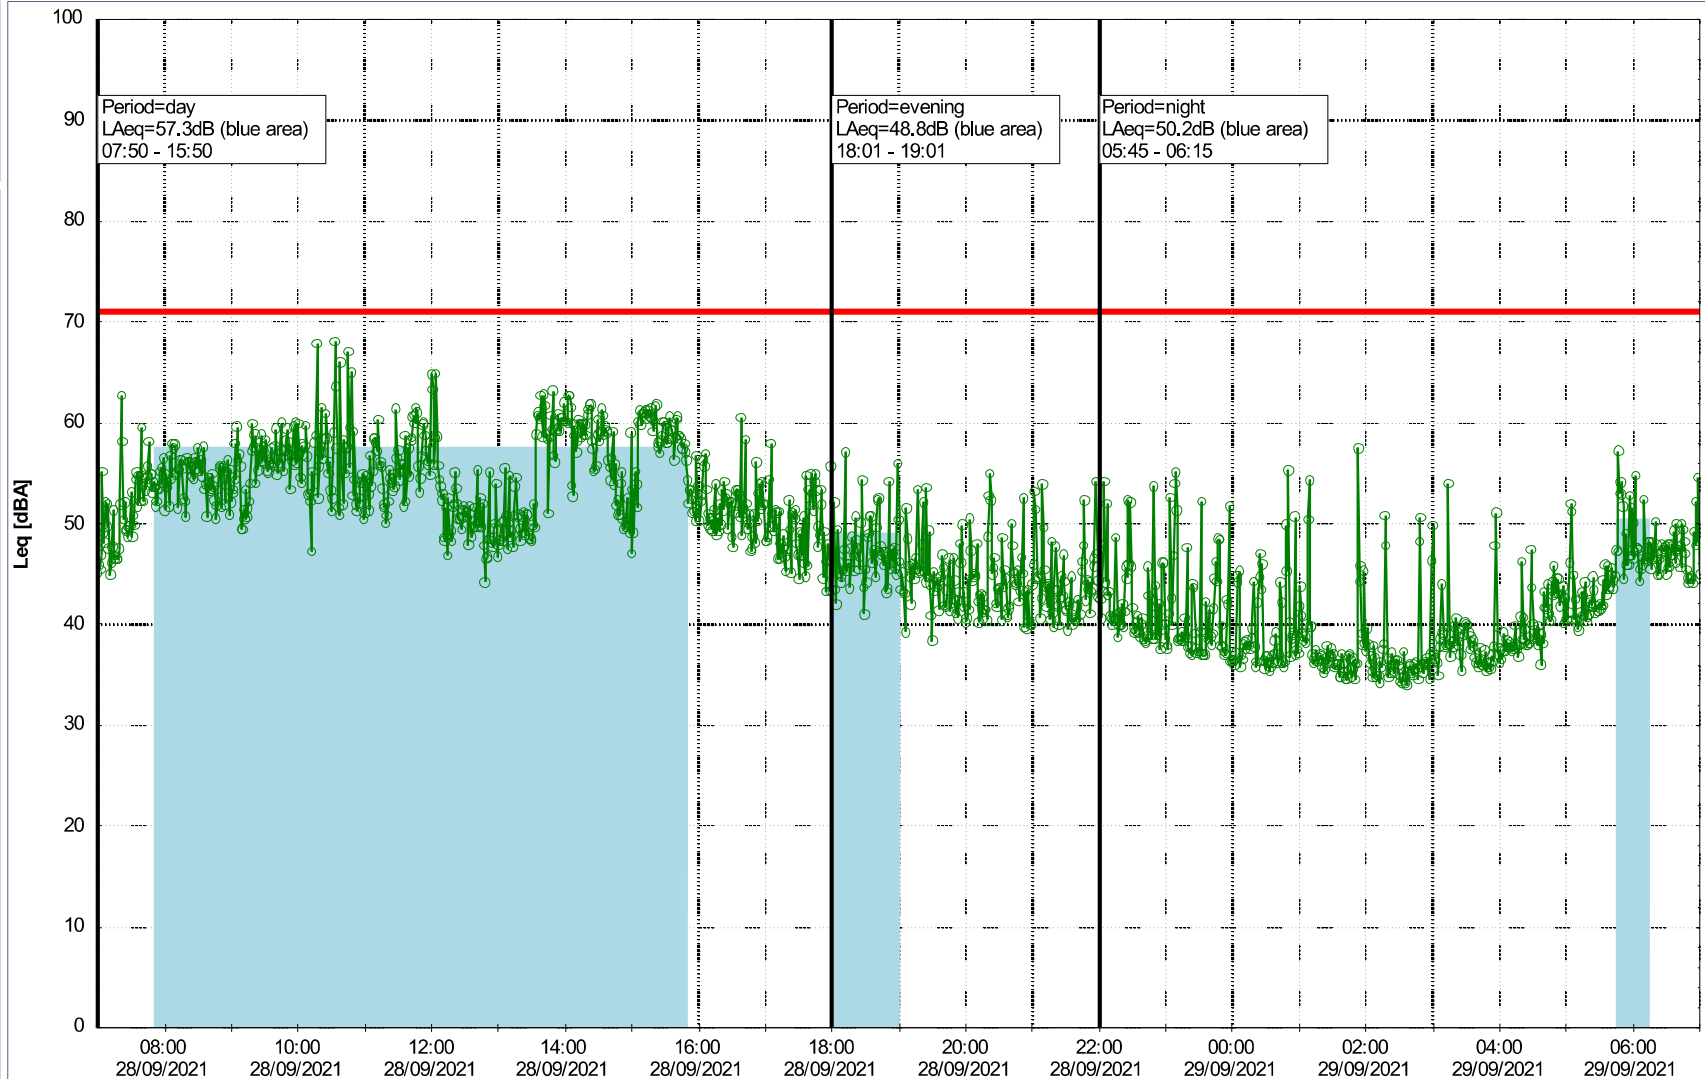

Plan View

Remarks

...

Noise Time Related Diagram

28/09/2021
29/09/2021

○○○ NEL_NS01

Project: Kronos Sydhavnen
Construction: Ny Ellebjerg
Location: N-V

Plan View

Remarks

...

Noise Time Related Diagram

29/09/2021
30/09/2021

○○○ NEL_NS01

Project: Kronos Sydhavnen
Construction: Ny Ellebjerg
Location: N-V

Plan View

Remarks

Noise Time Related Diagram

01/10/2021
02/10/2021

○○○○ NEL_NS01

Project: Kronos Sydhavnen
Construction: Ny Ellebjerg
Location: N-V

Plan View

Noise Time Related Diagram

02/10/2021
03/10/2021

○○○○ NEL_NS01

Project: Kronos Sydhavnen
Construction: Ny Ellebjerg
Location: N-V

Plan View

Remarks

...

Noise Time Related Diagram

03/10/2021
04/10/2021

○○○ NEL_NS01

Project: Kronos Sydhavnen
Construction: Ny Ellebjerg
Location: N-V