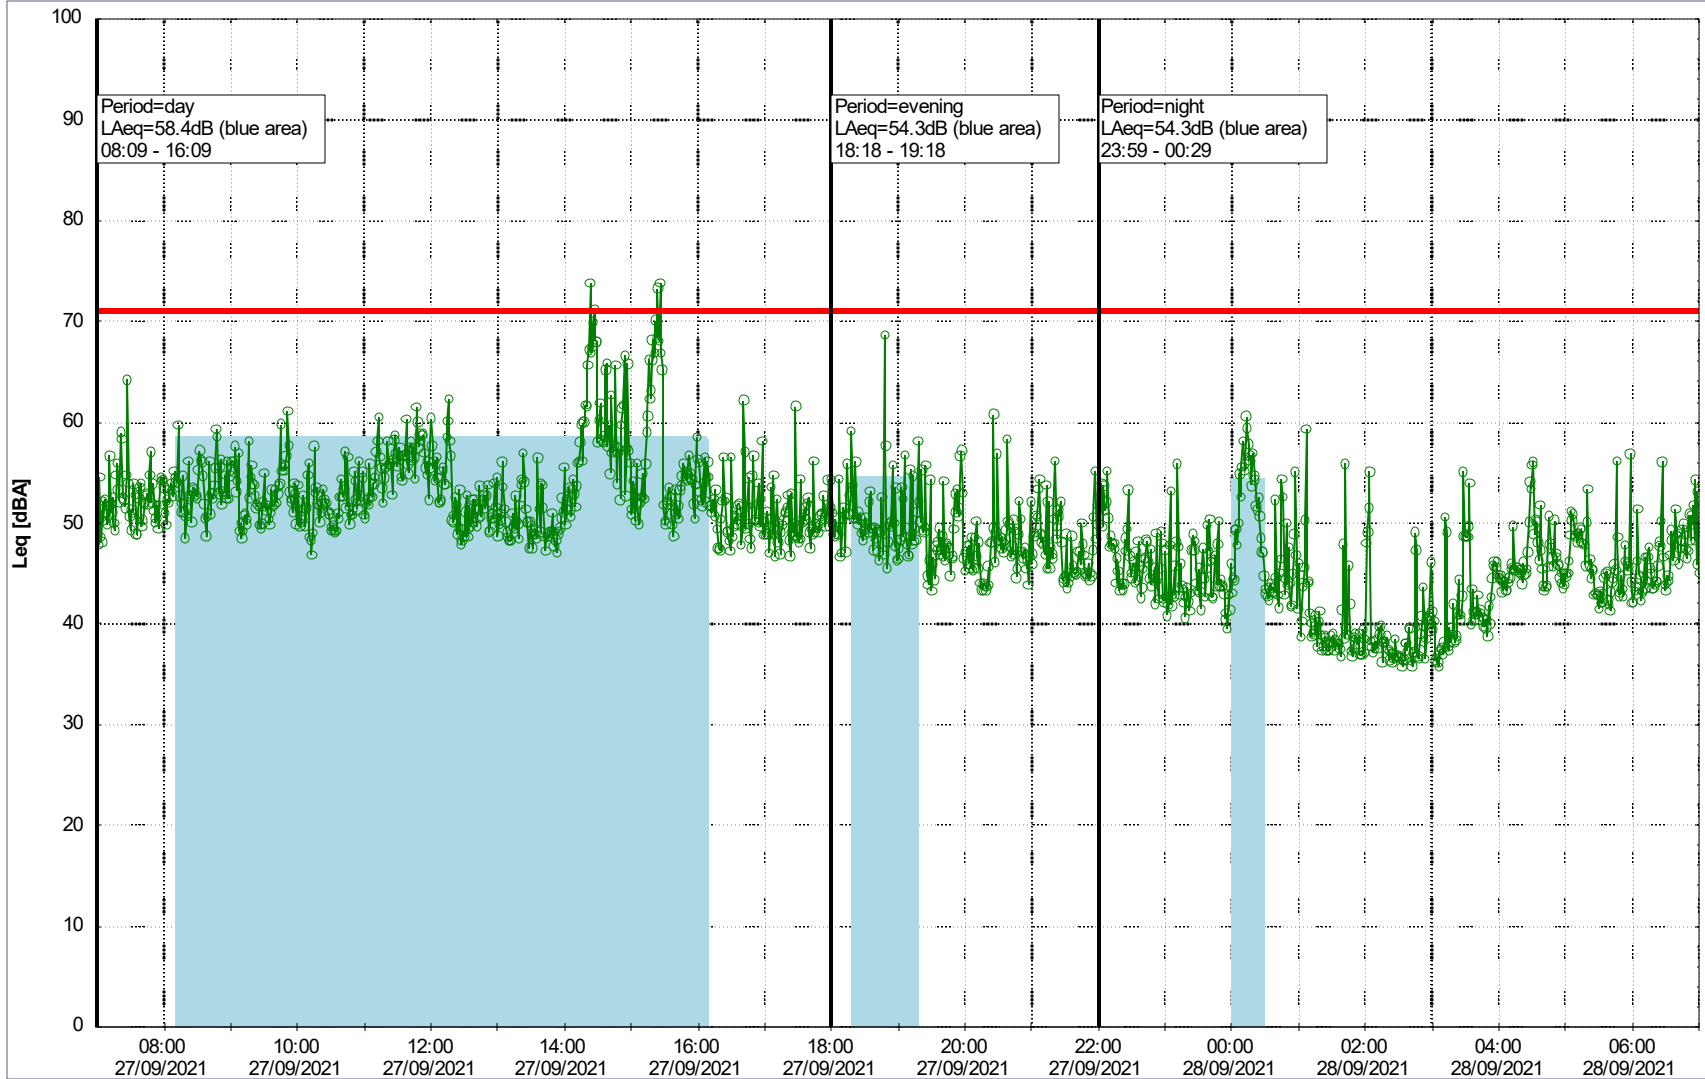

Project: Kronos Sydhavnen
Construction: Ny Ellebjerg
Location: N-V

Plan View

Remarks

...

Noise Time Related Diagram

27/09/2021
28/09/2021

○○○ NEL_NS01

Project: Kronos Sydhavnen
Construction: Ny Ellebjerg
Location: N-V

Plan View

Remarks

...

Noise Time Related Diagram

28/09/2021
29/09/2021

○○○ NEL_NS01

Project: Kronos Sydhavnen
Construction: Ny Ellebjerg
Location: N-V

Plan View

Noise Time Related Diagram

01/10/2021
02/10/2021

○○○○ NEL_NS01

Project: Kronos Sydhavnen
Construction: Ny Ellebjerg
Location: N-V

Plan View

Noise Time Related Diagram

02/10/2021
03/10/2021

○○○○ NEL_NS01

Project: Kronos Sydhavnen
Construction: Ny Ellebjerg
Location: N-V

Plan View

Remarks

...

Noise Time Related Diagram

03/10/2021
04/10/2021

○○○ NEL_NS01

Project: Kronos Sydhavnen
Construction: Ny Ellebjerg
Location: N-V