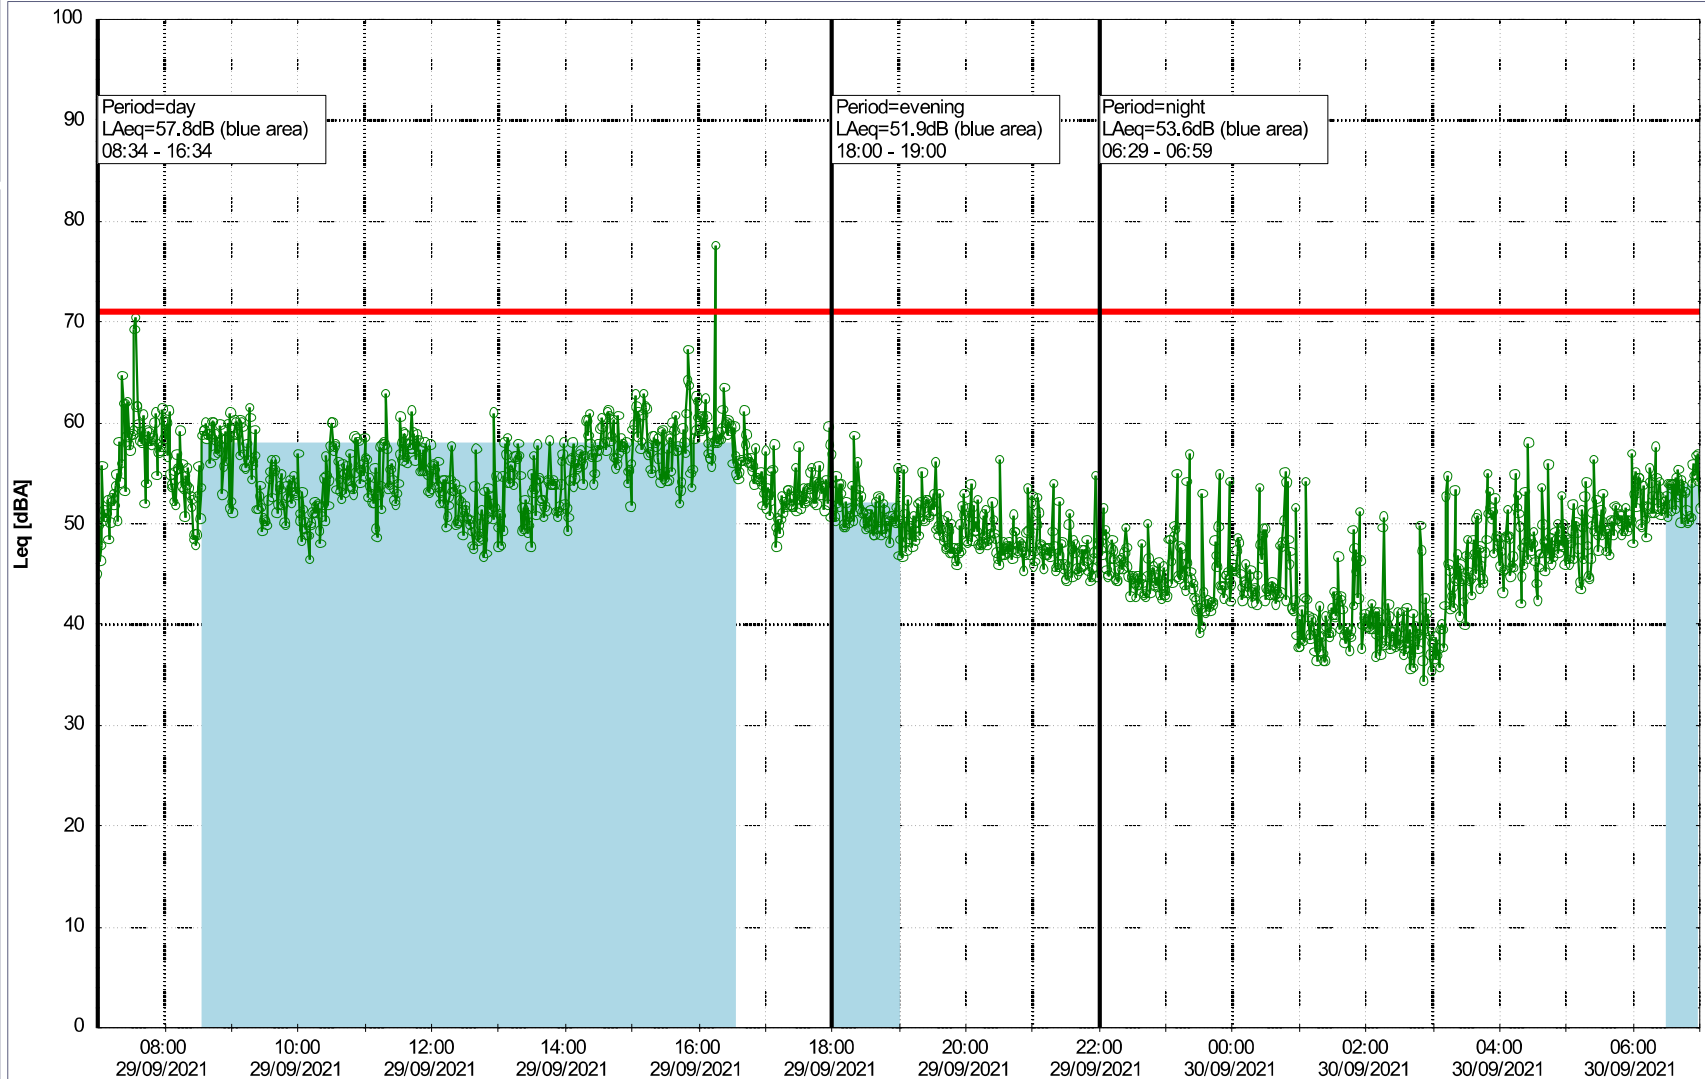

Plan View

Remarks

...

Noise Time Related Diagram

28/09/2021
29/09/2021

○○○ NEL_NS01

Project: Kronos Sydhavnen
Construction: Ny Ellebjerg
Location: N-V

Plan View

Remarks

...

Noise Time Related Diagram

29/09/2021
30/09/2021

○○○ NEL_NS01

Project: Kronos Sydhavnen
Construction: Ny Ellebjerg
Location: N-V

Plan View

Remarks

Noise Time Related Diagram

01/10/2021
02/10/2021

○○○○ NEL_NS01

Project: Kronos Sydhavnen
Construction: Ny Ellebjerg
Location: N-V

Plan View

Noise Time Related Diagram

02/10/2021
03/10/2021

○○○○ NEL_NS01

Project: Kronos Sydhavnen
Construction: Ny Ellebjerg
Location: N-V

Plan View

Remarks

...

Noise Time Related Diagram

03/10/2021
04/10/2021

○○○ NEL_NS01

Project: Kronos Sydhavnen
Construction: Ny Ellebjerg
Location: N-V