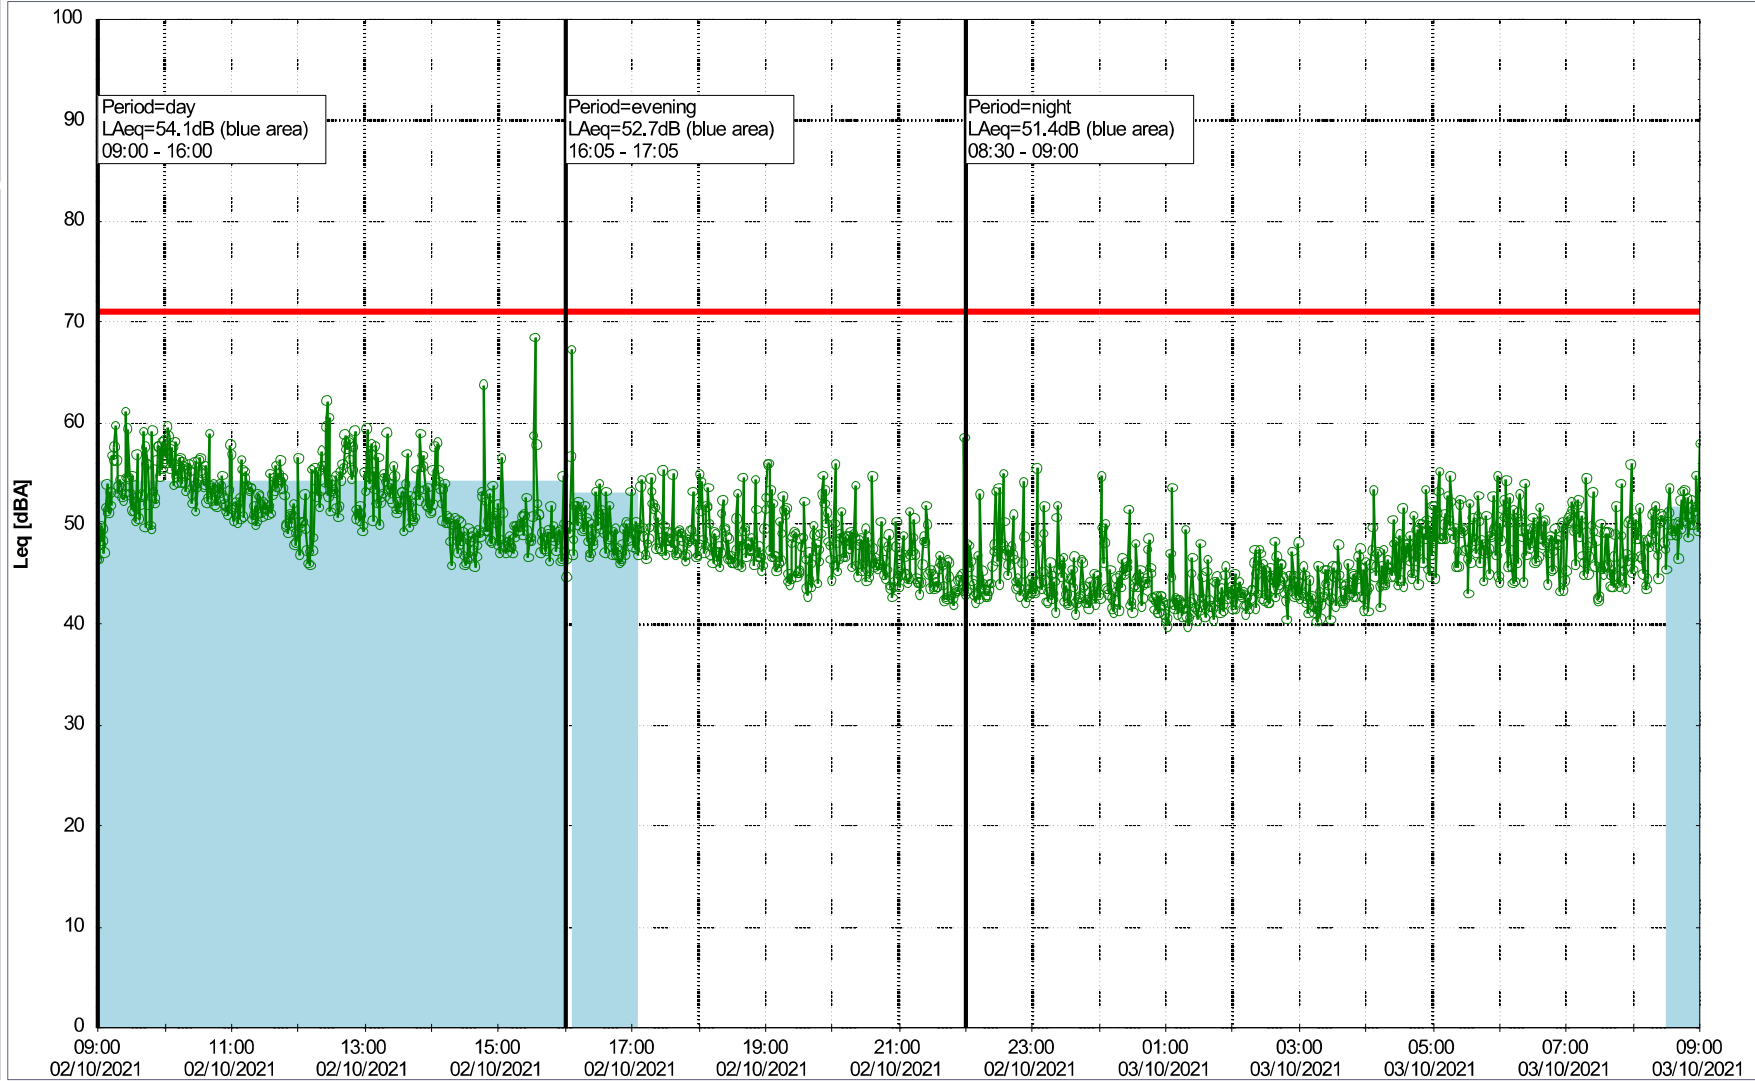

Noise Time Related Diagram

01/10/2021
02/10/2021

○○○○ NEL_NS01

Project: Kronos Sydhavnen
Construction: Ny Ellebjerg
Location: N-V

Plan View

Noise Time Related Diagram

02/10/2021
03/10/2021

○○○○ NEL_NS01

Project: Kronos Sydhavnen
Construction: Ny Ellebjerg
Location: N-V

Plan View

Remarks

...

Noise Time Related Diagram

03/10/2021
04/10/2021

○○○ NEL_NS01

Project: Kronos Sydhavnen
Construction: Ny Ellebjerg
Location: N-V