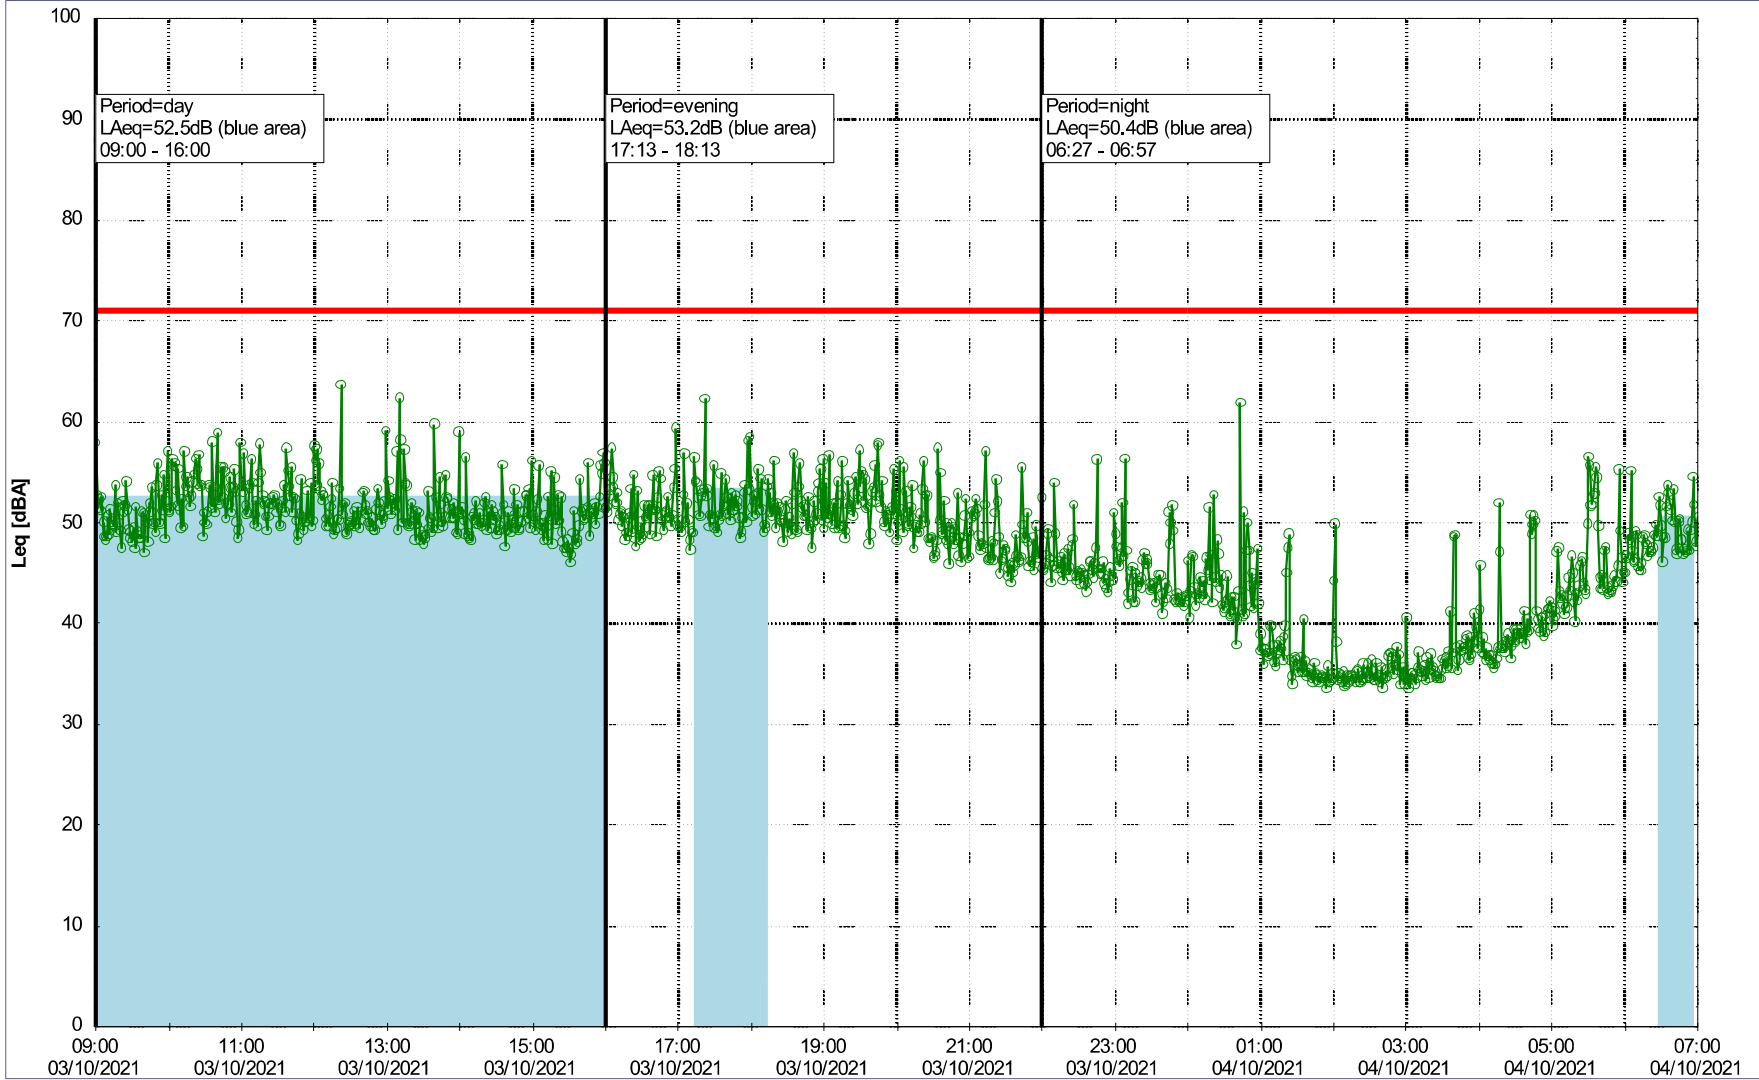

Noise Time Related Diagram

01/10/2021
02/10/2021

○○○○ NEL_NS01

Project: Kronos Sydhavnen
Construction: Ny Ellebjerg
Location: N-V

Plan View

Noise Time Related Diagram

02/10/2021
03/10/2021

○○○○ NEL_NS01

Project: Kronos Sydhavnen
Construction: Ny Ellebjerg
Location: N-V

Plan View

Remarks

...

Noise Time Related Diagram

03/10/2021
04/10/2021

○○○ NEL_NS01

Project: Kronos Sydhavnen
Construction: Ny Ellebjerg
Location: N-V

Plan View

Noise Time Related Diagram

04/10/2021
05/10/2021

○○○ NEL_NS01

Remarks

...