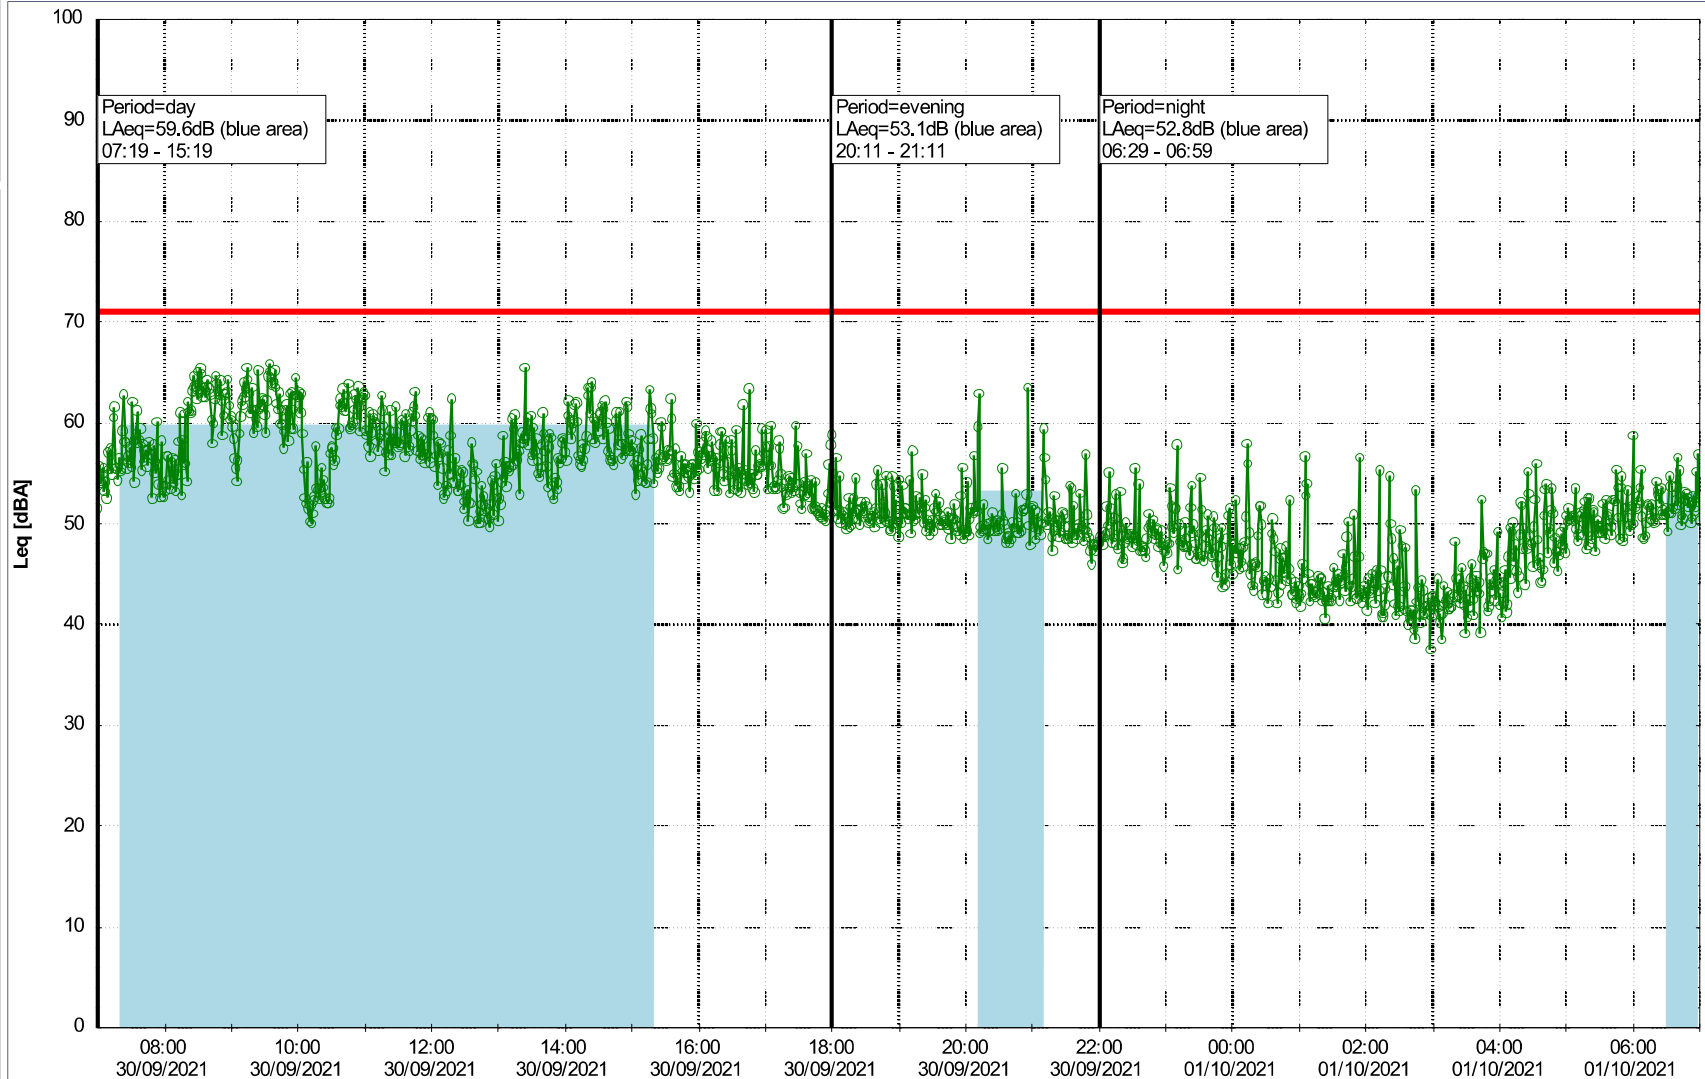

Remarks

...

Noise Time Related Diagram

29/09/2021
30/09/2021

○○○ NEL_NS01

Project: Kronos Sydhavnen
Construction: Ny Ellebjerg
Location: N-V

Plan View

Remarks

...

Noise Time Related Diagram

30/09/2021
01/10/2021

○○○ NEL_NS01

Project: Kronos Sydhavnen
Construction: Ny Ellebjerg
Location: N-V

Plan View

Remarks

...

Noise Time Related Diagram

01/10/2021
02/10/2021

○○○○ NEL_NS01

Project: Kronos Sydhavnen
Construction: Ny Ellebjerg
Location: N-V

Plan View

Noise Time Related Diagram

02/10/2021
03/10/2021

○○○○ NEL_NS01

Project: Kronos Sydhavnen
Construction: Ny Ellebjerg
Location: N-V

Plan View

Remarks

...

Noise Time Related Diagram

03/10/2021
04/10/2021

○○○ NEL_NS01

Project: Kronos Sydhavnen
Construction: Ny Ellebjerg
Location: N-V