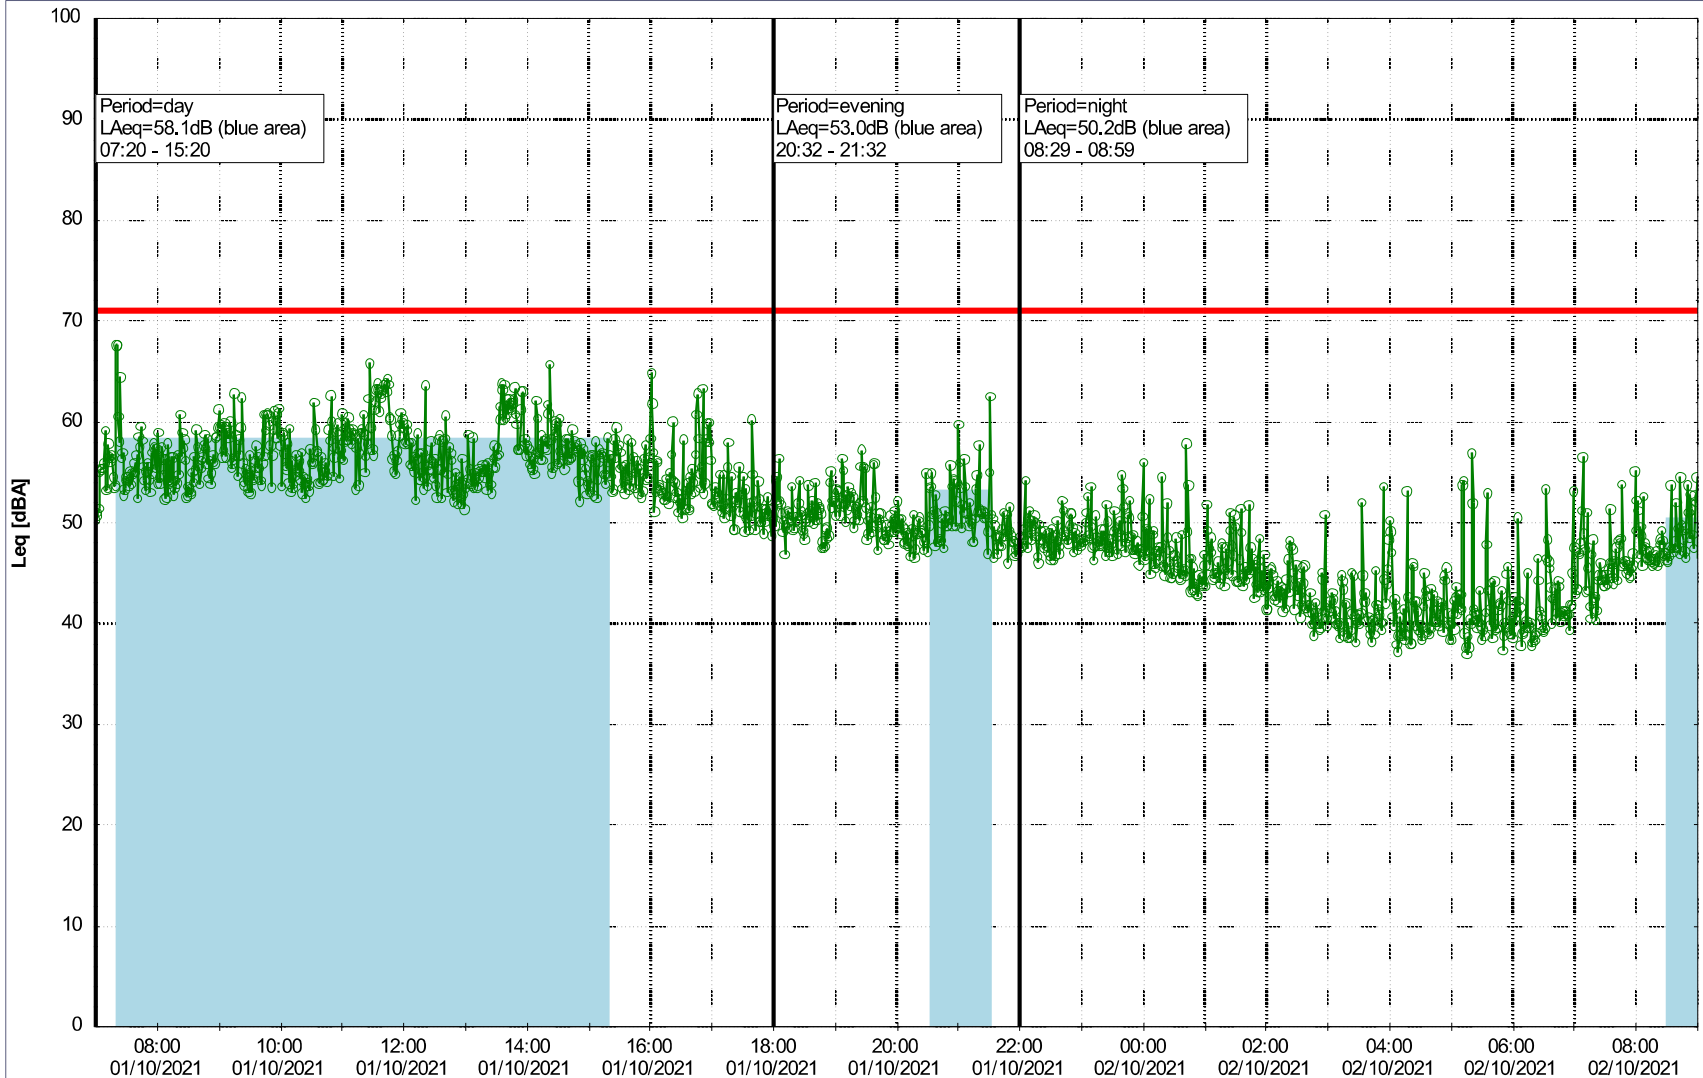

...

Noise Time Related Diagram

30/09/2021
01/10/2021

○○○ NEL_NS01

Project: Kronos Sydhavnen
Construction: Ny Ellebjerg
Location: N-V

Plan View

Remarks

...

Noise Time Related Diagram

01/10/2021
02/10/2021

○○○○ NEL_NS01

Project: Kronos Sydhavnen
Construction: Ny Ellebjerg
Location: N-V

Plan View

Noise Time Related Diagram

02/10/2021
03/10/2021

○○○○ NEL_NS01

Project: Kronos Sydhavnen
Construction: Ny Ellebjerg
Location: N-V

Plan View

Remarks

...

Noise Time Related Diagram

03/10/2021
04/10/2021

○○○ NEL_NS01

Project: Kronos Sydhavnen
Construction: Ny Ellebjerg
Location: N-V