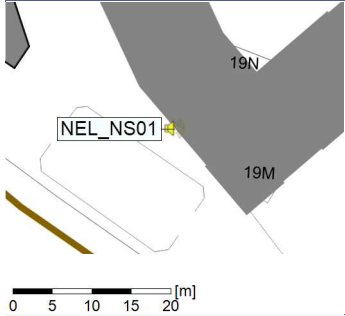

Project: Kronos Sydhavnen
Construction: Ny Ellebjerg
Location: N-V

Plan View