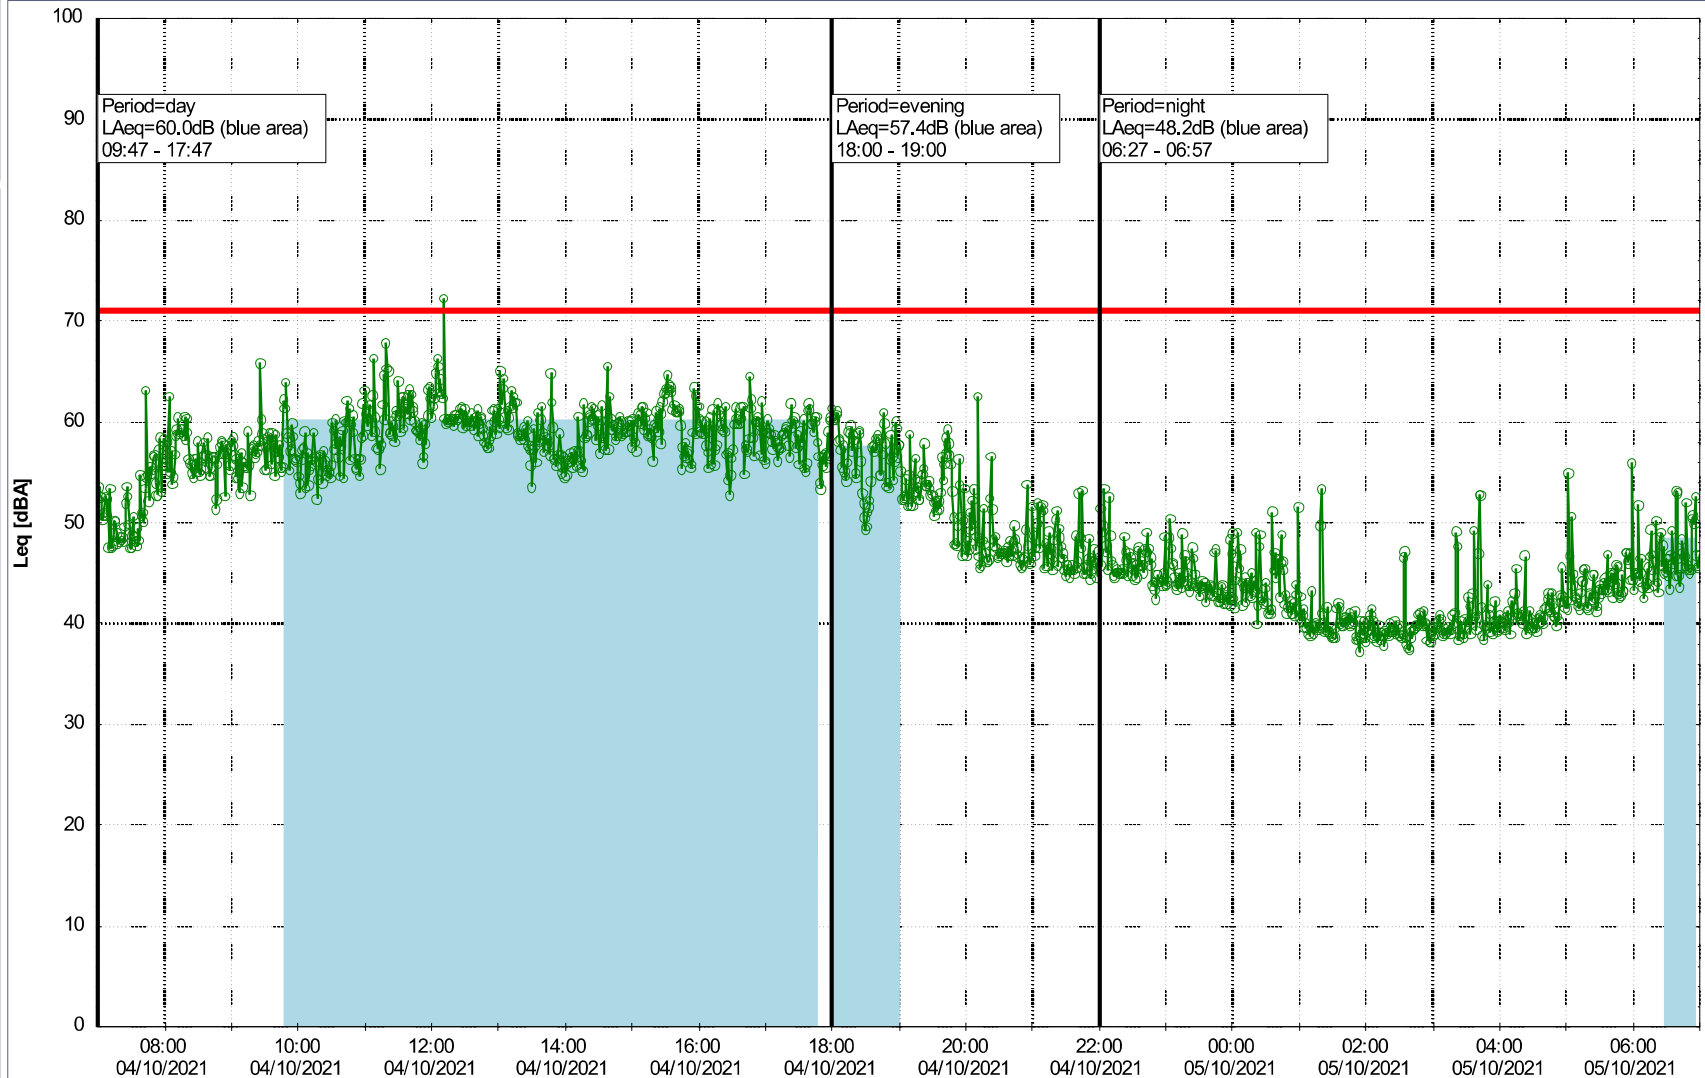

Noise Time Related Diagram

01/10/2021
02/10/2021

○○○○ NEL_NS01

Project: Kronos Sydhavnen
Construction: Ny Ellebjerg
Location: N-V

Plan View

Noise Time Related Diagram

02/10/2021
03/10/2021

○○○○ NEL_NS01

Project: Kronos Sydhavnen
Construction: Ny Ellebjerg
Location: N-V

Plan View

Remarks

...

Noise Time Related Diagram

03/10/2021
04/10/2021

○○○ NEL_NS01

Project: Kronos Sydhavnen
Construction: Ny Ellebjerg
Location: N-V

Plan View

Noise Time Related Diagram

04/10/2021
05/10/2021

○○○ NEL_NS01

Remarks

...