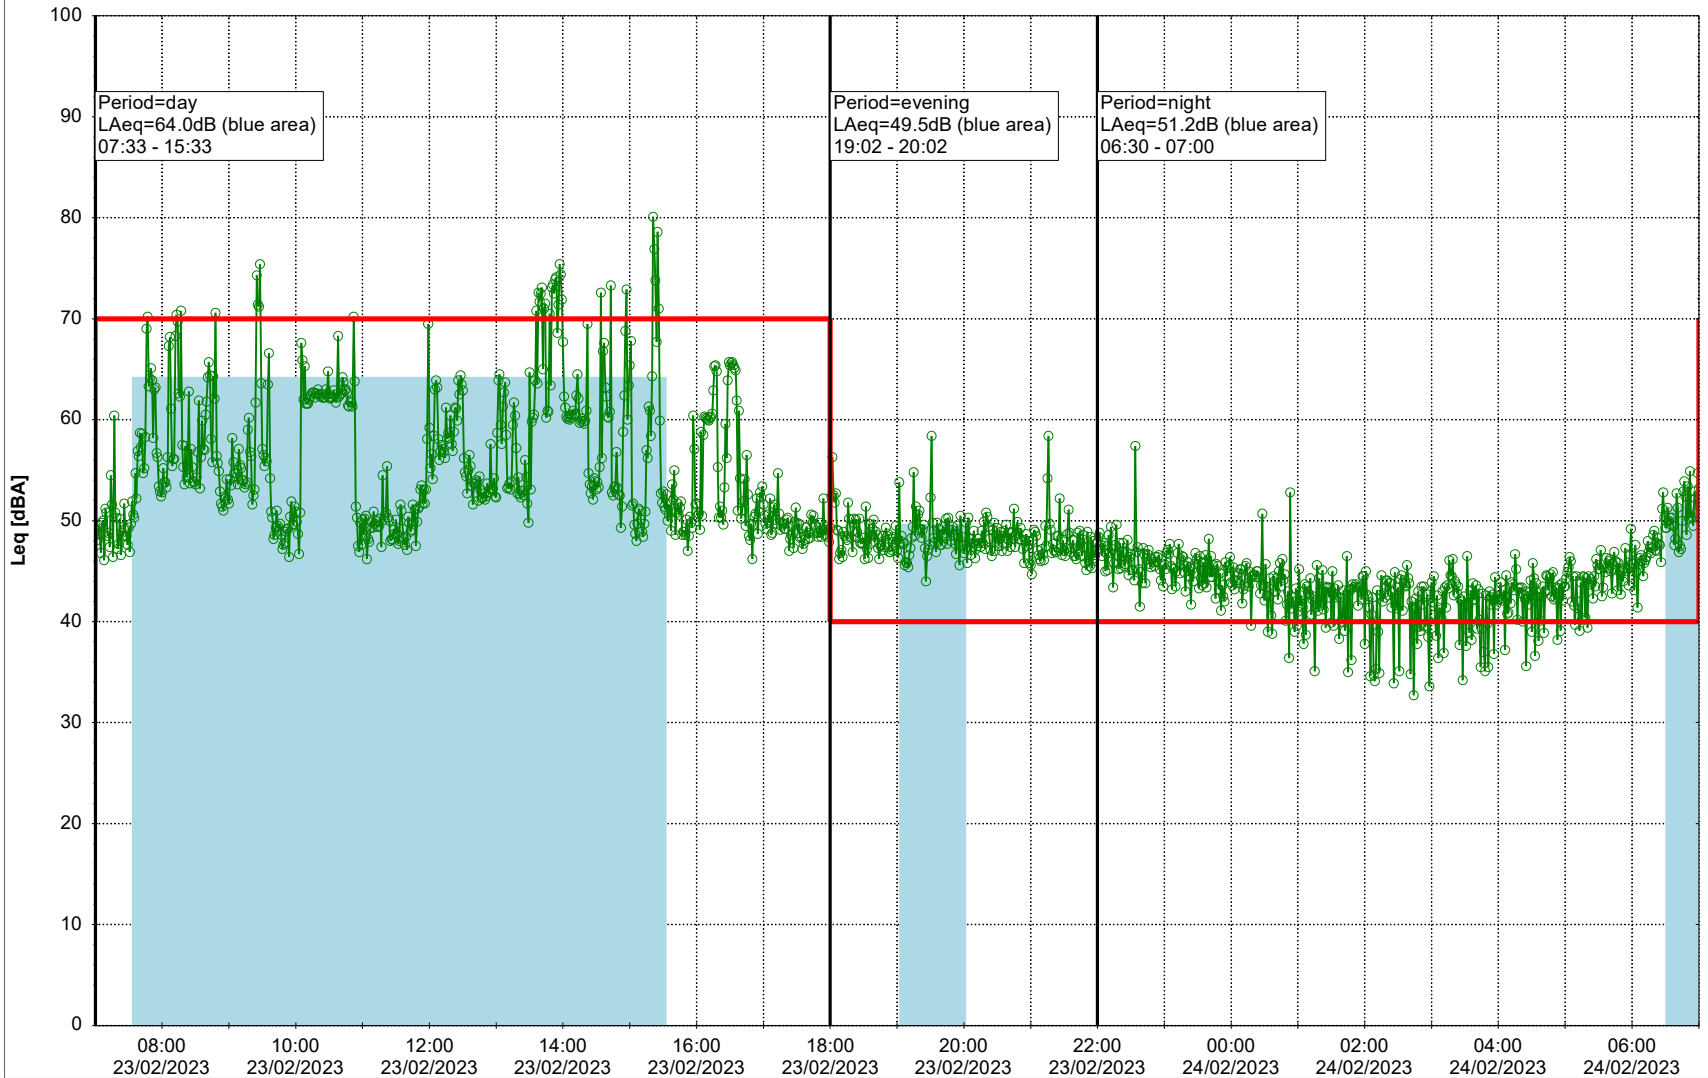

Noise Time Related Diagram

23/02/2023
24/02/2023

○○○○ MOP_NS01