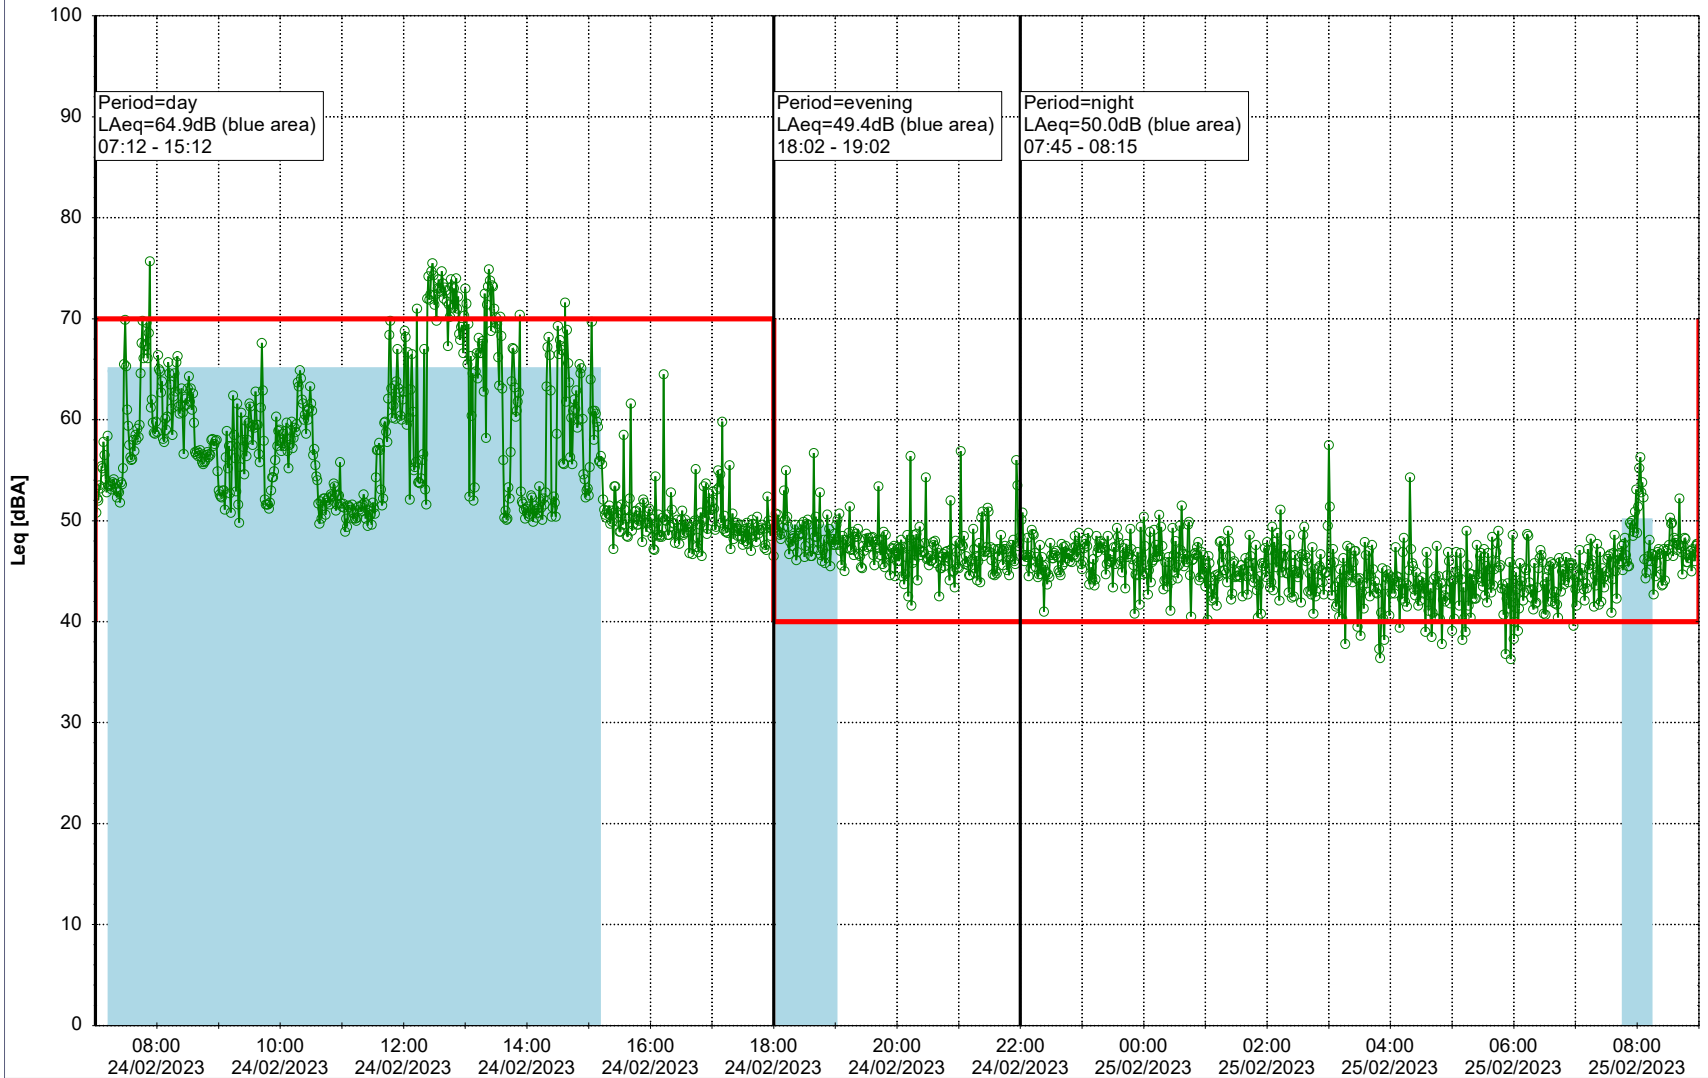

Noise Time Related Diagram

24/02/2023
25/02/2023

○○○○ MOP_NS01