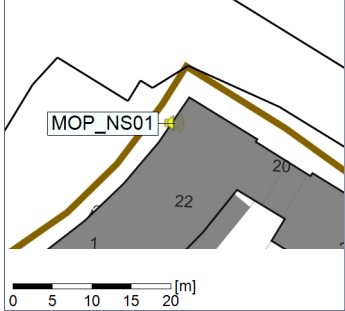

Plan View

Remarks

...

Noise Time Related Diagram

22/02/2023
23/02/2023

○○○○ MOP_NS01

Project: Kronos Sydhavnen
Construction: Mozarts Plads
Location: N-V

Plan View