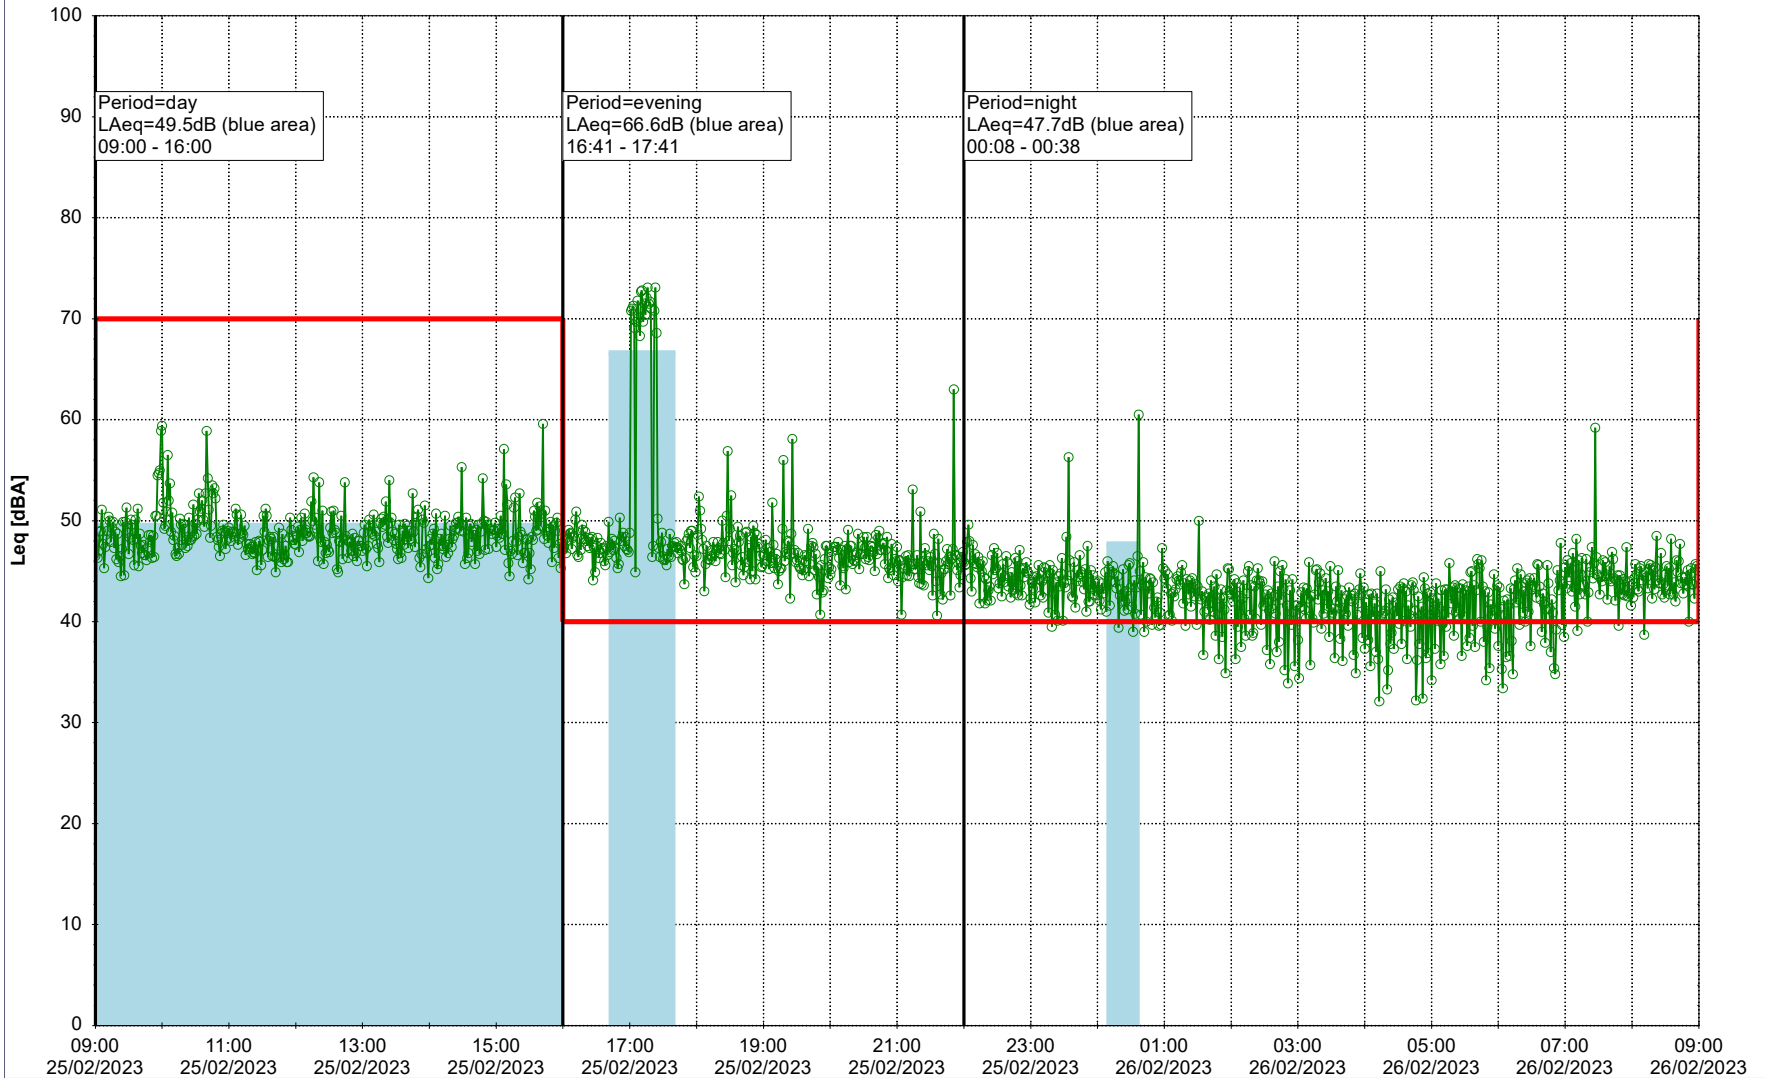

...

Noise Time Related Diagram

24/02/2023
25/02/2023

○○○○ MOP_NS01

Project: Kronos Sydhavnen
Construction: Mozarts Plads
Location: N-V

Plan View

Remarks

...

Noise Time Related Diagram

25/02/2023
26/02/2023

○○○○ MOP_NS01

Project: Kronos Sydhavnen
Construction: Mozarts Plads
Location: N-V

Plan View

Remarks

...

Noise Time Related Diagram