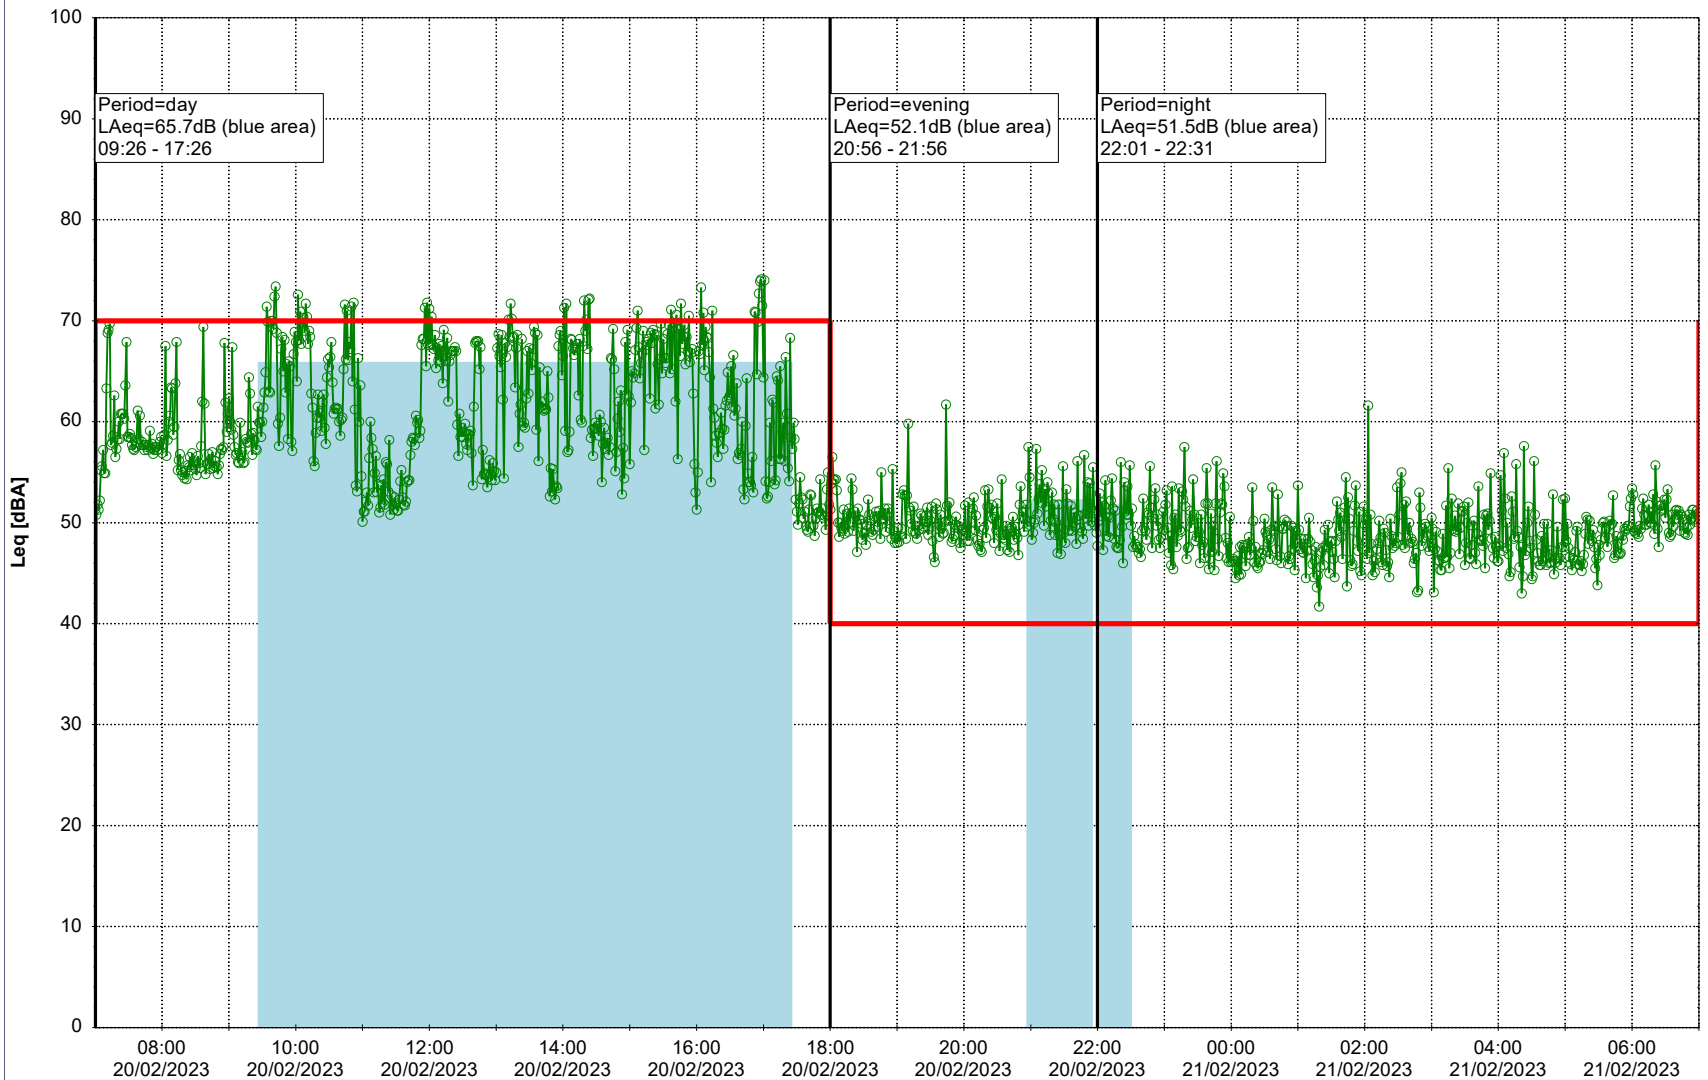

Project: Kronos Sydhavnen
Construction: Mozarts Plads
Location: N-V

Plan View

Remarks

...

Noise Time Related Diagram

20/02/2023

21/02/2023

○○○○ MOP_NS01

Project: Kronos Sydhavnen
Construction: Mozarts Plads
Location: N-V

Plan View

Remarks

...

Noise Time Related Diagram

21/02/2023
22/02/2023

○○○○ MOP_NS01

Project: Kronos Sydhavnen
Construction: Mozarts Plads
Location: N-V

Plan View

Remarks

...

Noise Time Related Diagram

22/02/2023
23/02/2023

○○○○ MOP_NS01

Project: Kronos Sydhavnen
Construction: Mozarts Plads
Location: N-V

Plan View