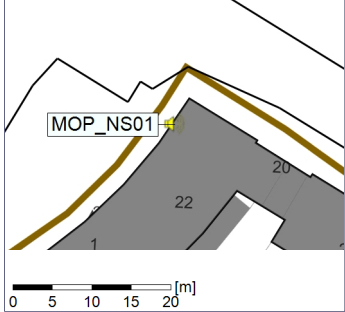

Noise Time Related Diagram

25/02/2023
26/02/2023

○○○○ MOP_NS01

Project: Kronos Sydhavnen
Construction: Mozarts Plads
Location: N-V

Plan View

Remarks

...

Noise Time Related Diagram