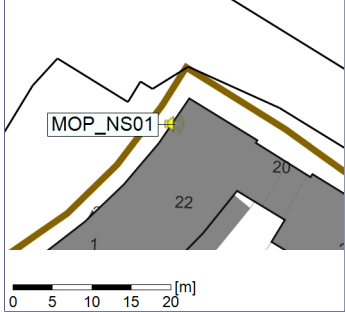

Remarks

...

Noise Time Related Diagram

23/02/2023
24/02/2023

○○○○ MOP_NS01

Project: Kronos Sydhavnen
Construction: Mozarts Plads
Location: N-V

Plan View

Remarks