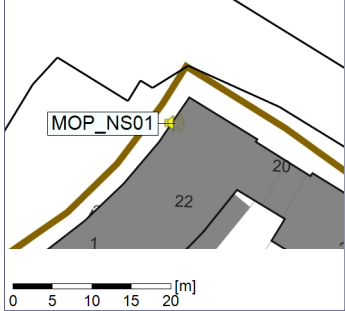

...

Noise Time Related Diagram

24/02/2023
25/02/2023

○○○○ MOP_NS01

Project: Kronos Sydhavnen
Construction: Mozarts Plads
Location: N-V

Plan View

Remarks

...