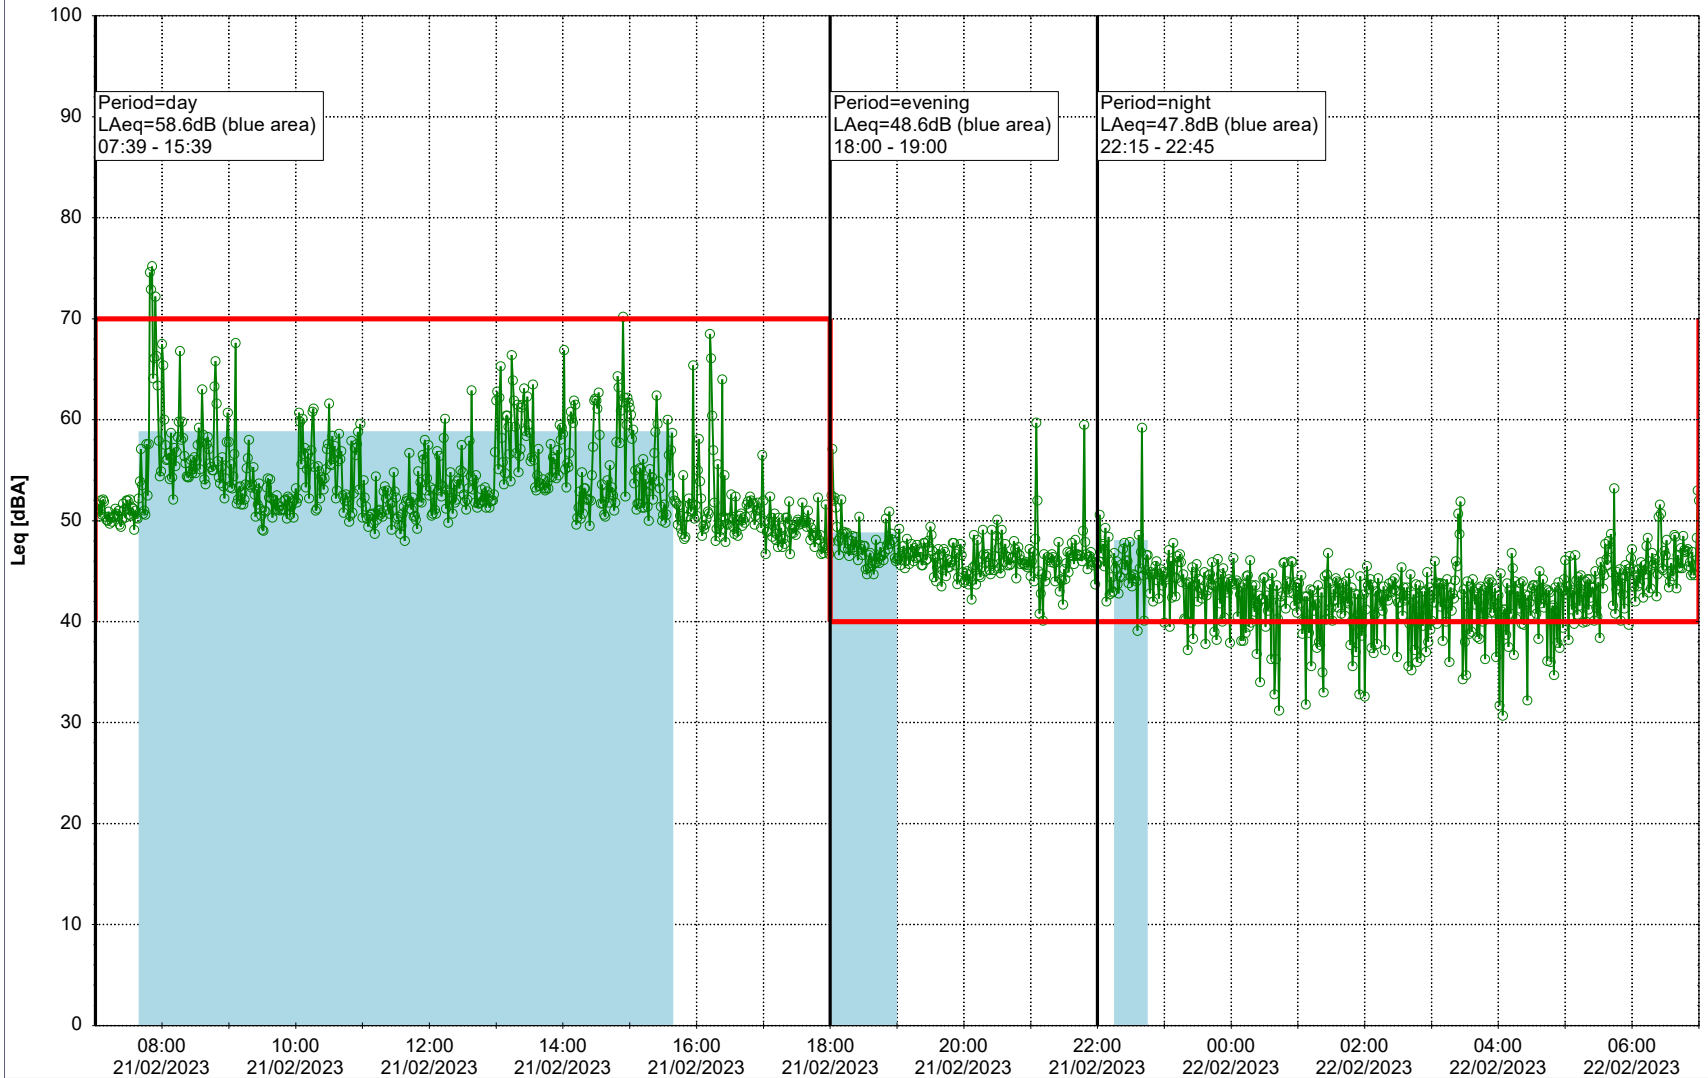

Project: Kronos Sydhavnen
Construction: Mozarts Plads
Location: N-V

Plan View

Remarks

...

Noise Time Related Diagram

21/02/2023
22/02/2023

○○○○ MOP_NS01

Project: Kronos Sydhavnen
Construction: Mozarts Plads
Location: N-V

Plan View

Remarks

...

Noise Time Related Diagram

22/02/2023
23/02/2023

○○○○ MOP_NS01

Project: Kronos Sydhavnen
Construction: Mozarts Plads
Location: N-V

Plan View