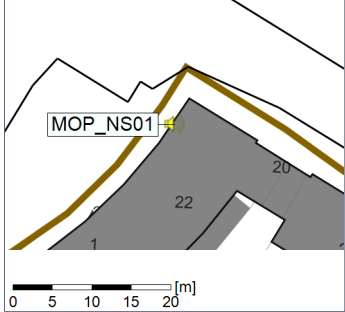

Project: Kronos Sydhavnen
Construction: Mozarts Plads
Location: N-V

Plan View

Remarks

...

Noise Time Related Diagram

20/02/2023

21/02/2023

○○○○ MOP_NS01