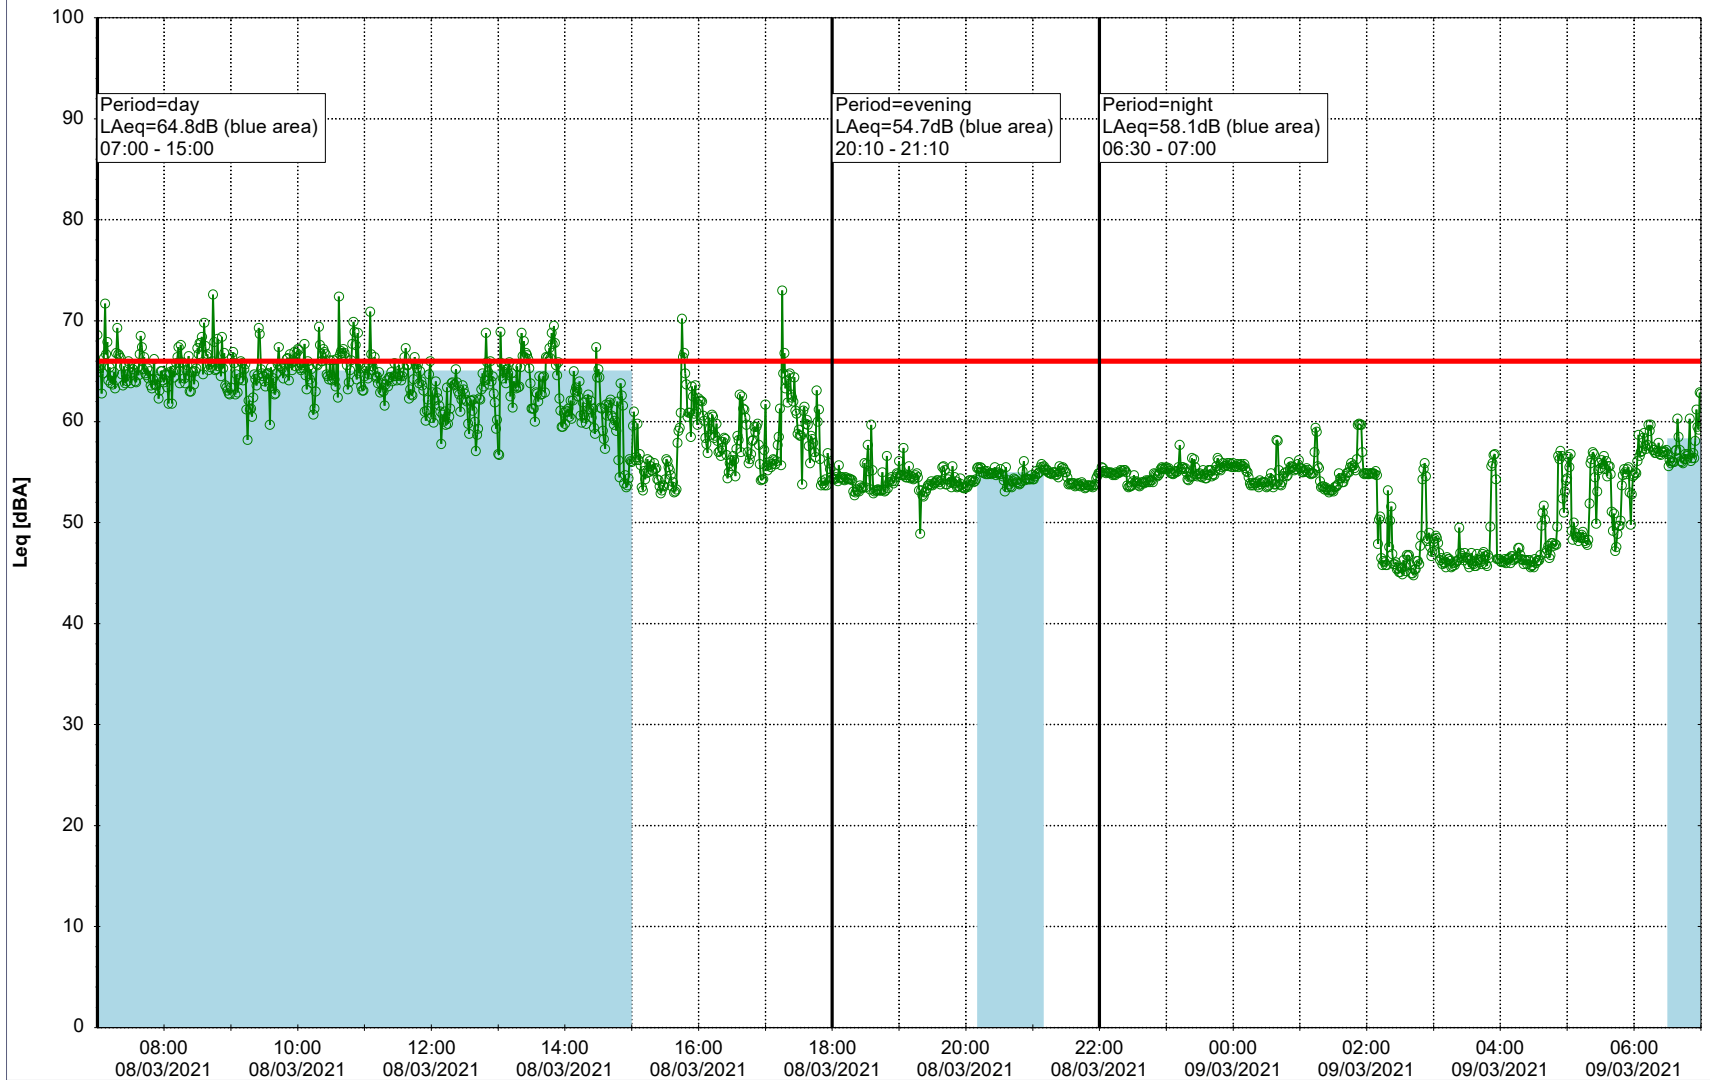

Project: Kronos Sydhavnen  
Construction: Enghave Brygge  
Location: N-V

Plan View

Remarks

- Ørsted Værket

### Noise Time Related Diagram

08/03/2021  
09/03/2021

○○○ EBR-OVK\_NS02

Project: Kronos Sydhavnen  
Construction: Enghave Brygge  
Location: N-V

Plan View

Remarks

- Ørsted Værket