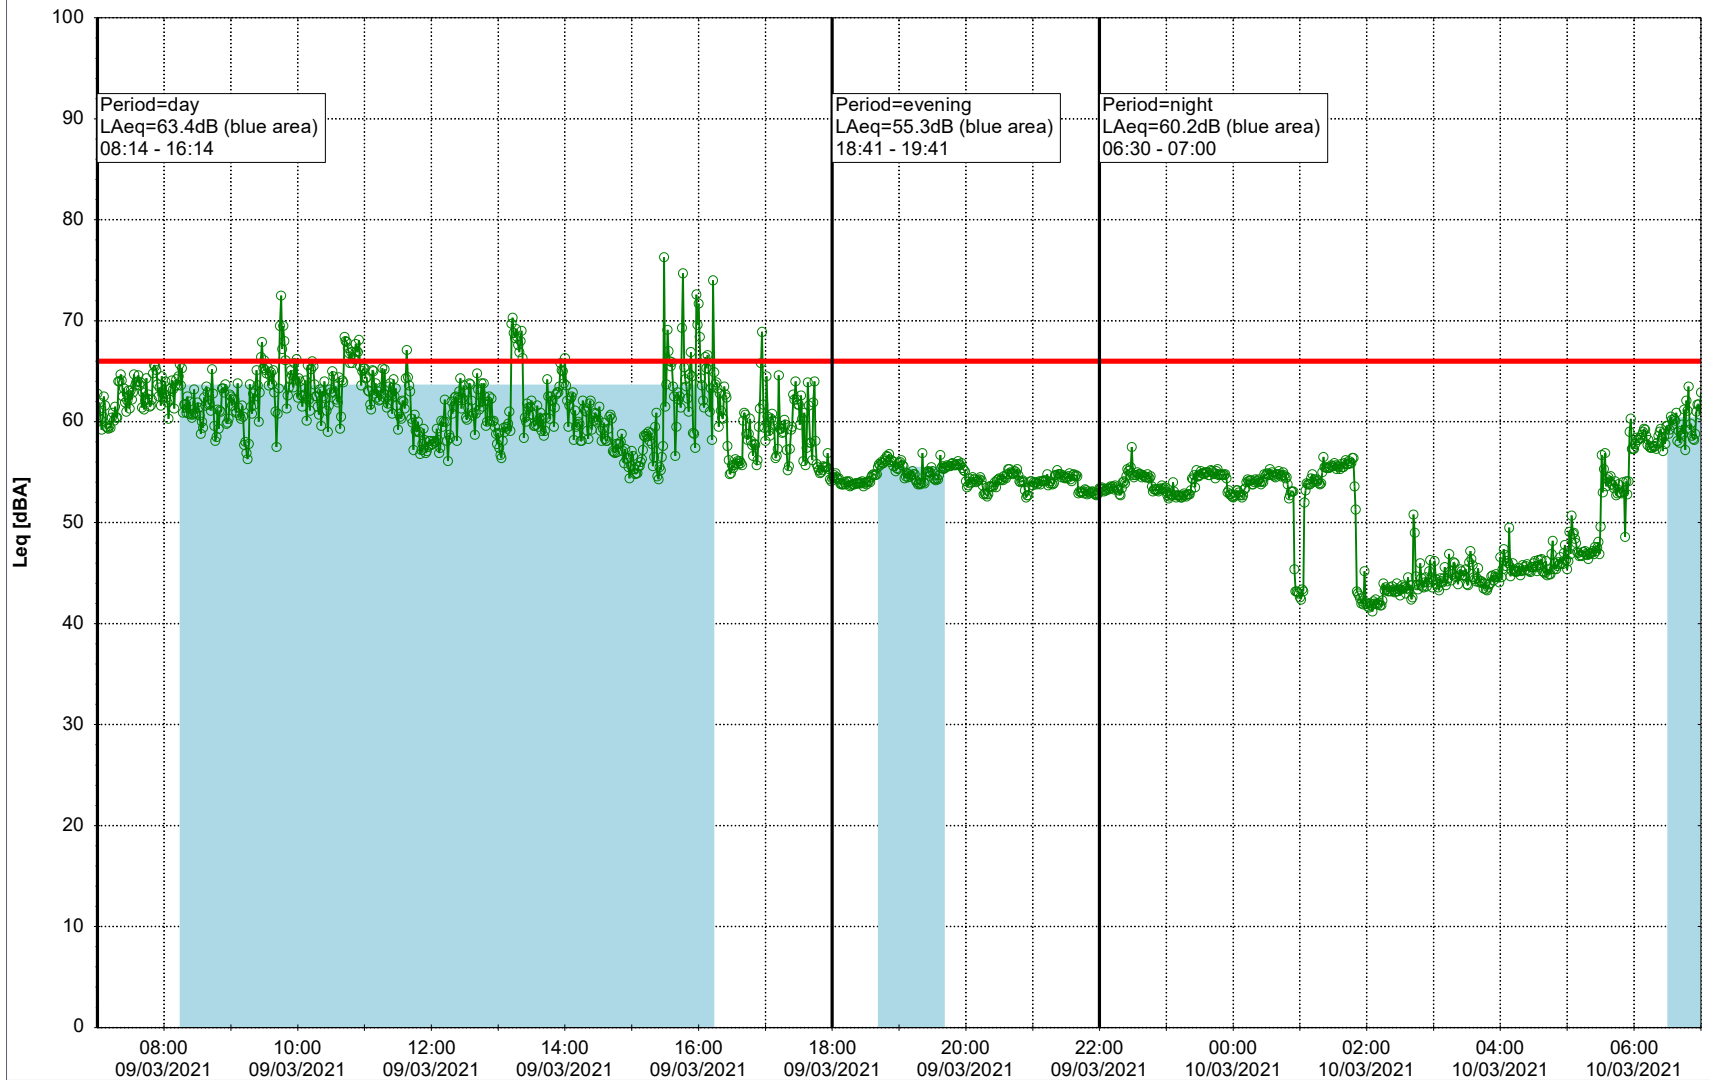

### Noise Time Related Diagram

08/03/2021  
09/03/2021

○○○ EBR-OVK\_NS02

Project: Kronos Sydhavnen  
Construction: Enghave Brygge  
Location: N-V

Plan View

Remarks

- Ørsted Værket

### Noise Time Related Diagram

09/03/2021  
10/03/2021

○○○ EBR-OVK\_NS02

**Project:** Kronos Sydhavnen  
**Construction:** Enghave Brygge  
**Location:** N-V

Plan View

Remarks

- Ørsted Værket

### Noise Time Related Diagram

10/03/2021  
11/03/2021

○○○ EBR-OVK\_NS02

Project: Kronos Sydhavnen  
Construction: Enghave Brygge  
Location: N-V

Plan View

Remarks

- Ørsted Værket