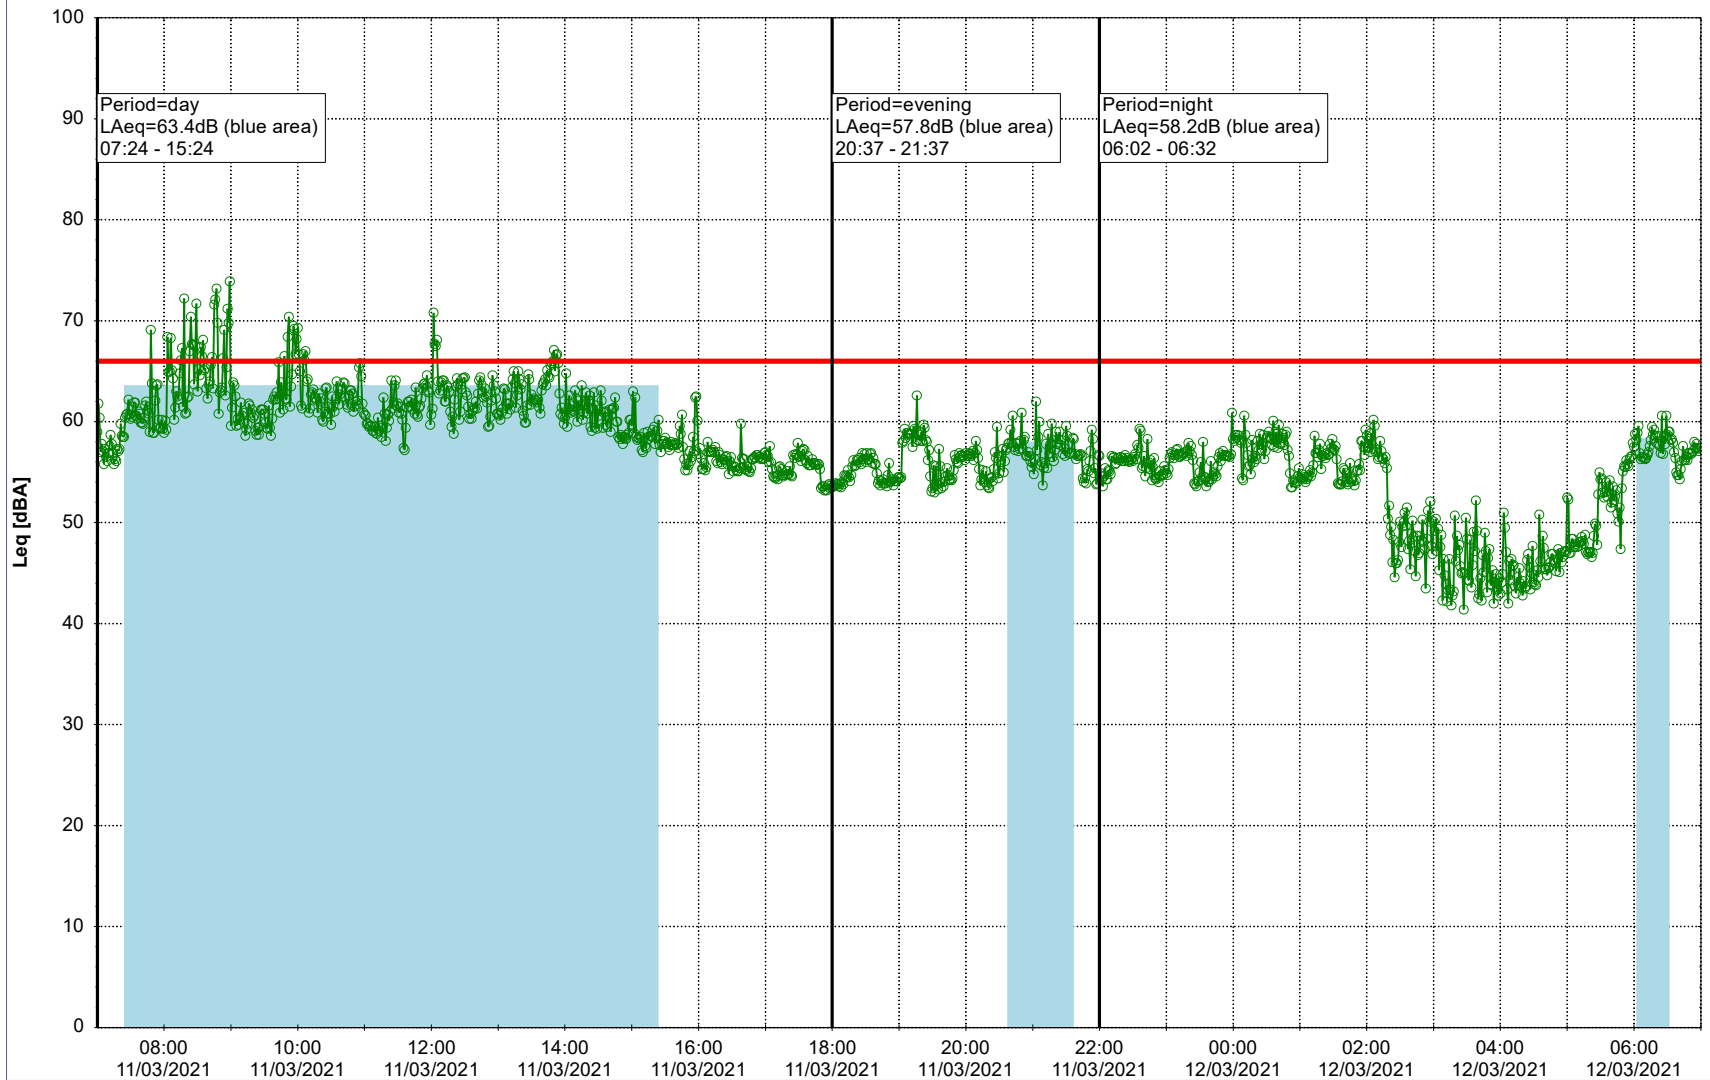

### Noise Time Related Diagram

10/03/2021  
11/03/2021

○○○ EBR-OVK\_NS02

Project: Kronos Sydhavnen  
Construction: Enghave Brygge  
Location: N-V

Plan View

Remarks

- Ørsted Værket

### Noise Time Related Diagram

11/03/2021  
12/03/2021

○○○ EBR-OVK\_NS02

**Project:** Kronos Sydhavnen  
**Construction:** Enghave Brygge  
**Location:** N-V

Plan View

Remarks

- Ørsted Værket

### Noise Time Related Diagram

12/03/2021  
13/03/2021

○○○ EBR-OVK\_NS02

Project: Kronos Sydhavnen  
Construction: Enghave Brygge  
Location: N-V

Plan View

Remarks

- Ørsted Værket