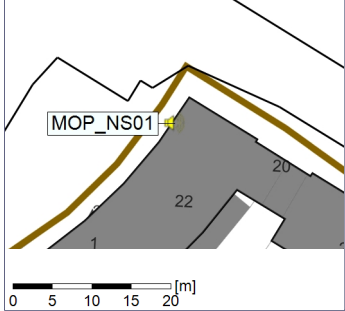

24/09/2022
25/09/2022

○○○○ MOP_NS01

Project: Kronos Sydhavnen
Construction: Mozarts Plads
Location: N-V

Plan View

Remarks

...

Noise Time Related Diagram

25/09/2022
26/09/2022