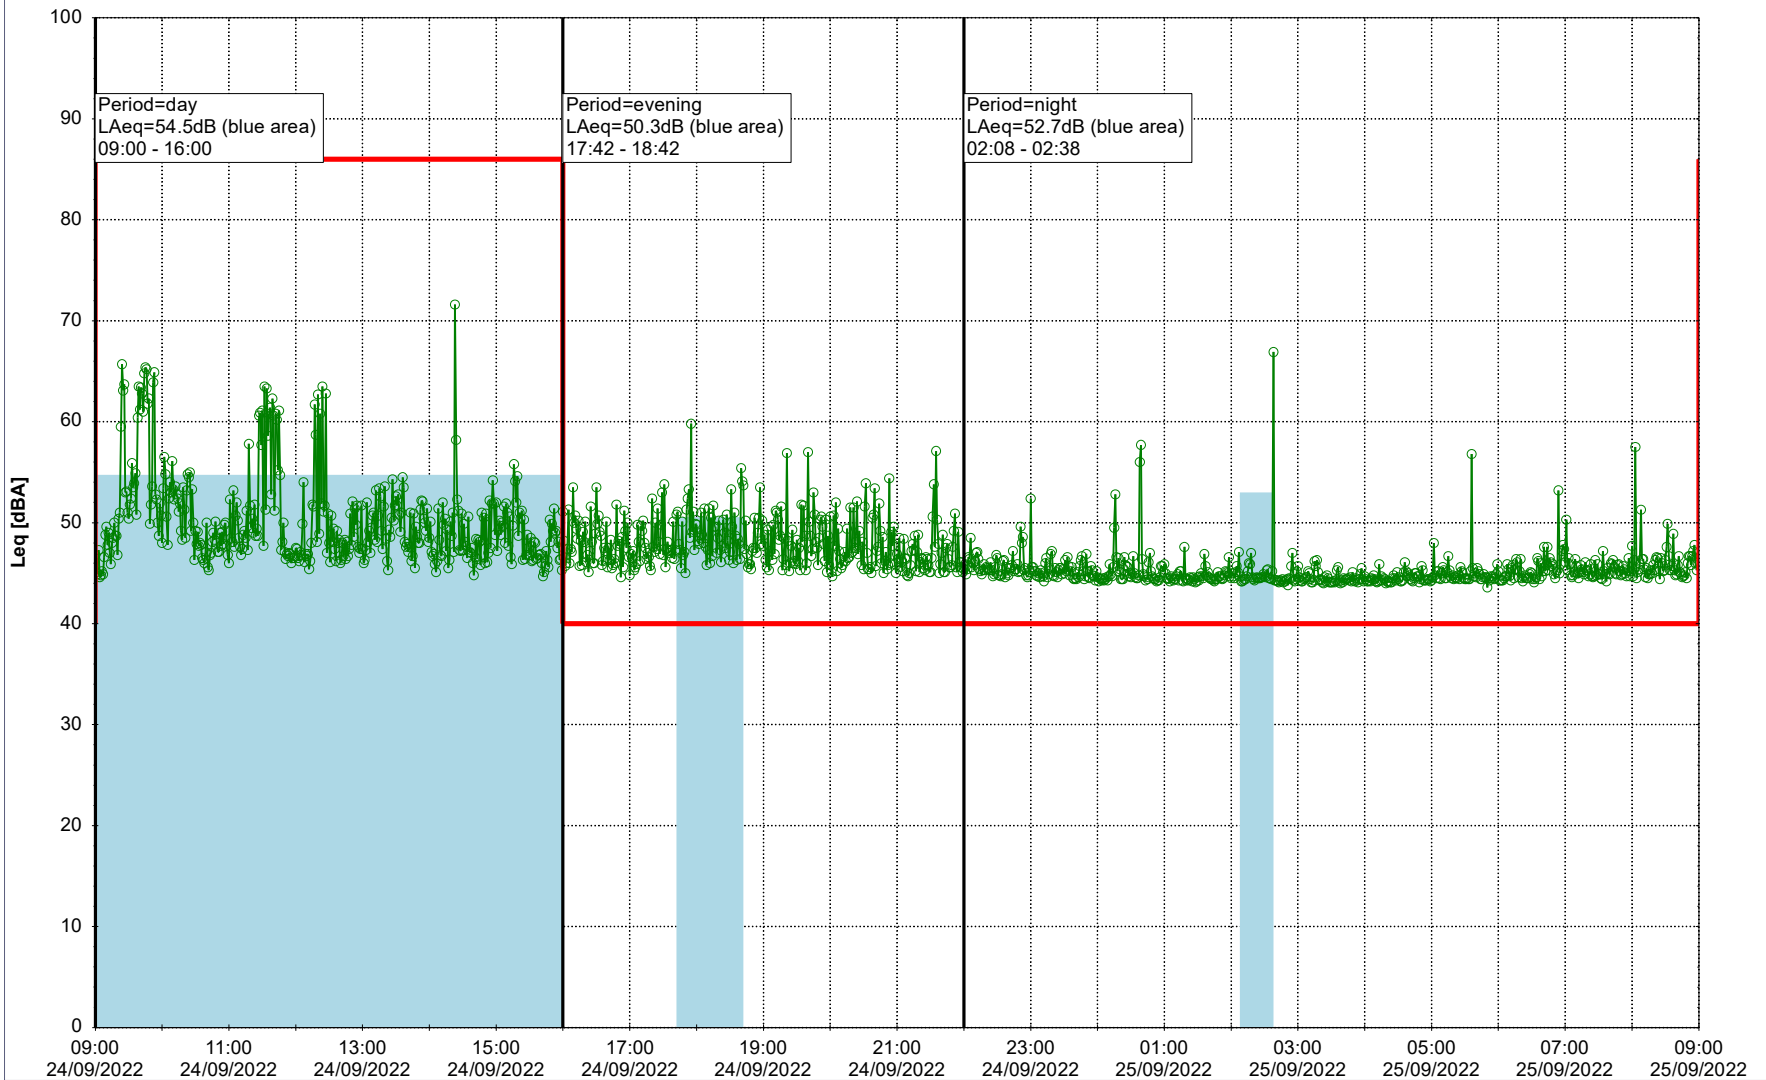

Noise Time Related Diagram

23/09/2022
24/09/2022

○○○○ MOP_NS01

Project: Kronos Sydhavnen
Construction: Mozarts Plads
Location: N-V

Plan View

Remarks

...

Noise Time Related Diagram

24/09/2022
25/09/2022

○○○○ MOP_NS01

Project: Kronos Sydhavnen
Construction: Mozarts Plads
Location: N-V

Plan View

Remarks

...

Noise Time Related Diagram

25/09/2022
26/09/2022