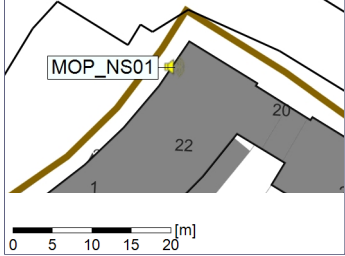

...

Noise Time Related Diagram

22/09/2022
23/09/2022

○○○○ MOP_NS01

Project: Kronos Sydhavnen
Construction: Mozarts Plads
Location: N-V

Plan View

Remarks

...