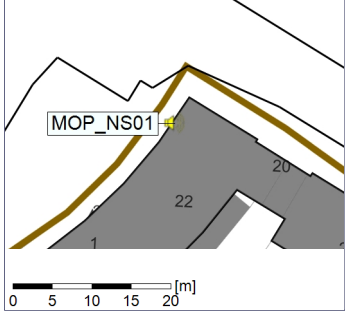

Remarks

...

Noise Time Related Diagram

21/09/2022
22/09/2022

○○○○ MOP_NS01

Project: Kronos Sydhavnen
Construction: Mozarts Plads
Location: N-V

Plan View

Remarks