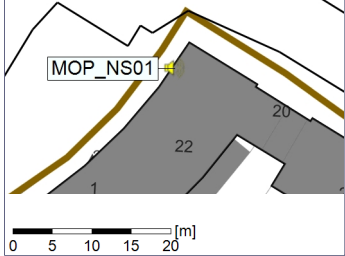

Project: Kronos Sydhavnen
Construction: Mozarts Plads
Location: N-V

Plan View

Remarks

...

Noise Time Related Diagram

19/09/2022
20/09/2022

○○○○ MOP_NS01

Project: Kronos Sydhavnen
Construction: Mozarts Plads
Location: N-V