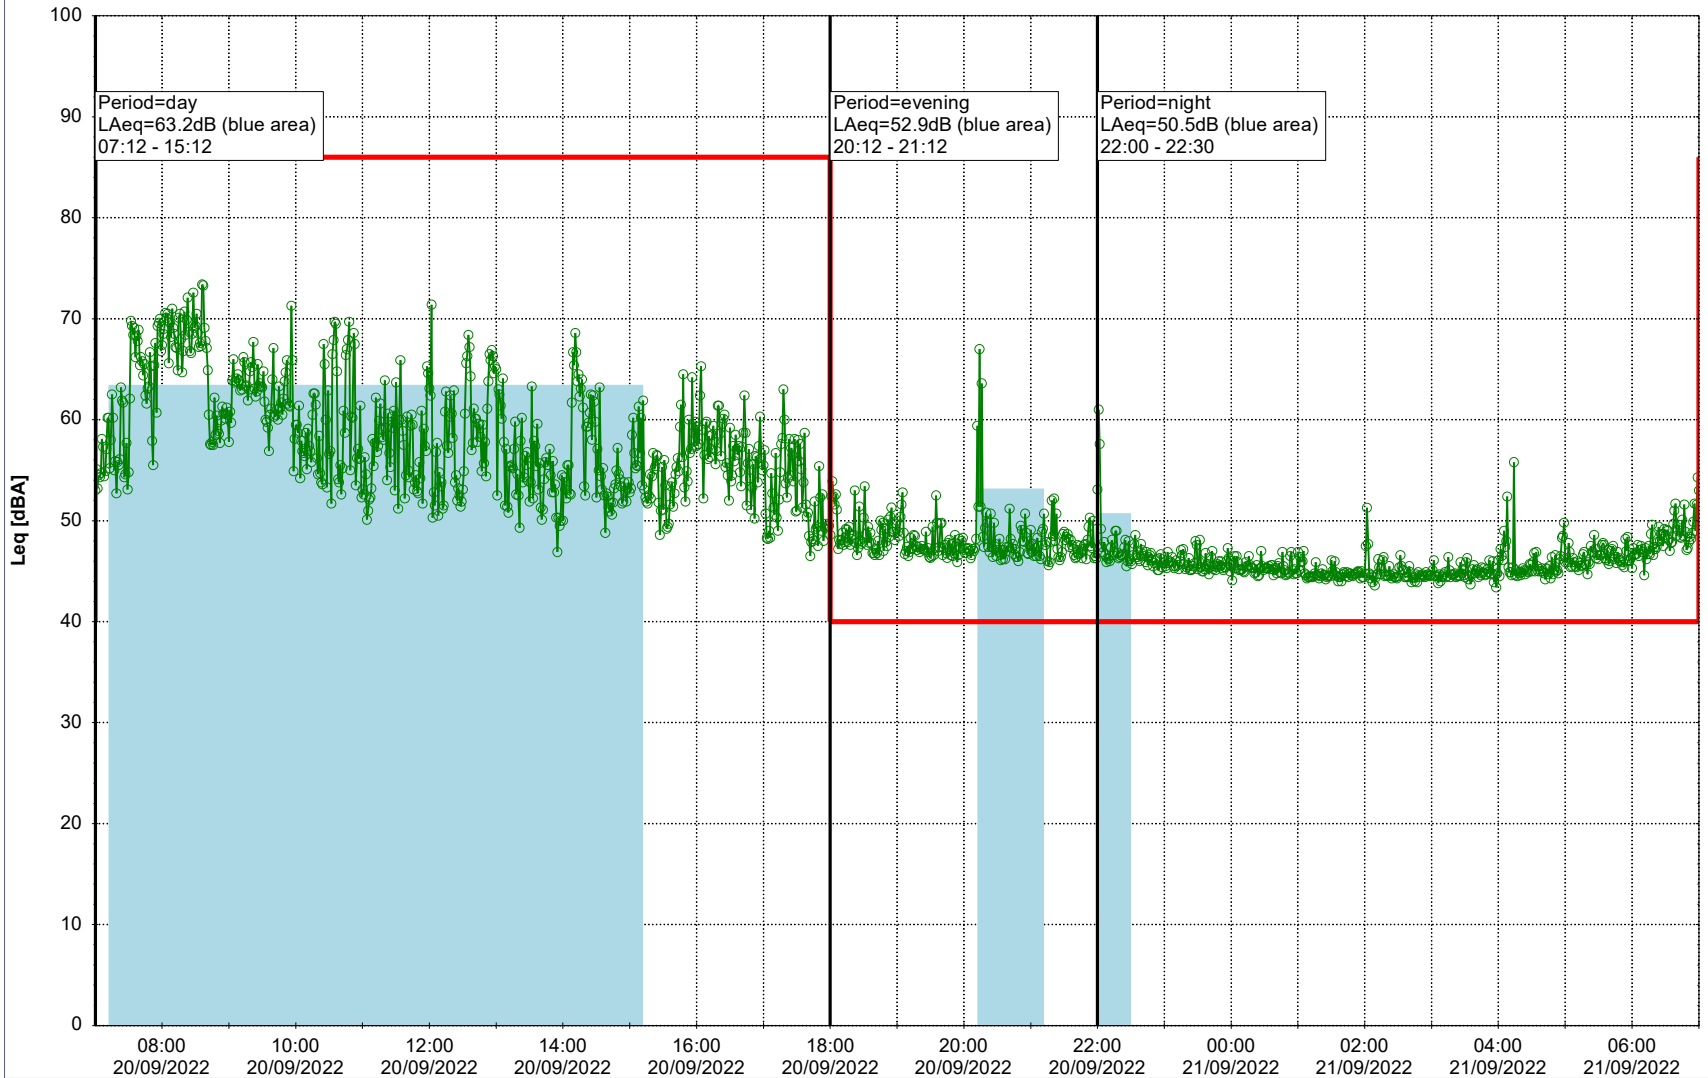

Plan View

Remarks

...

Noise Time Related Diagram

20/09/2022
21/09/2022

○○○○ MOP_NS01

Project: Kronos Sydhavnen
Construction: Mozarts Plads
Location: N-V

Plan View