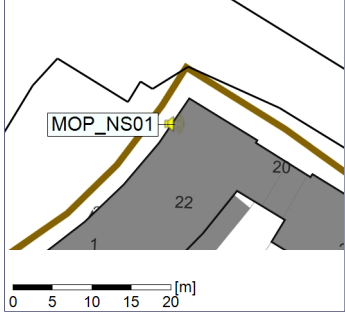

Noise Time Related Diagram

23/09/2022
24/09/2022

○○○○ MOP_NS01

Project: Kronos Sydhavnen
Construction: Mozarts Plads
Location: N-V

Plan View

Remarks

...

Noise Time Related Diagram