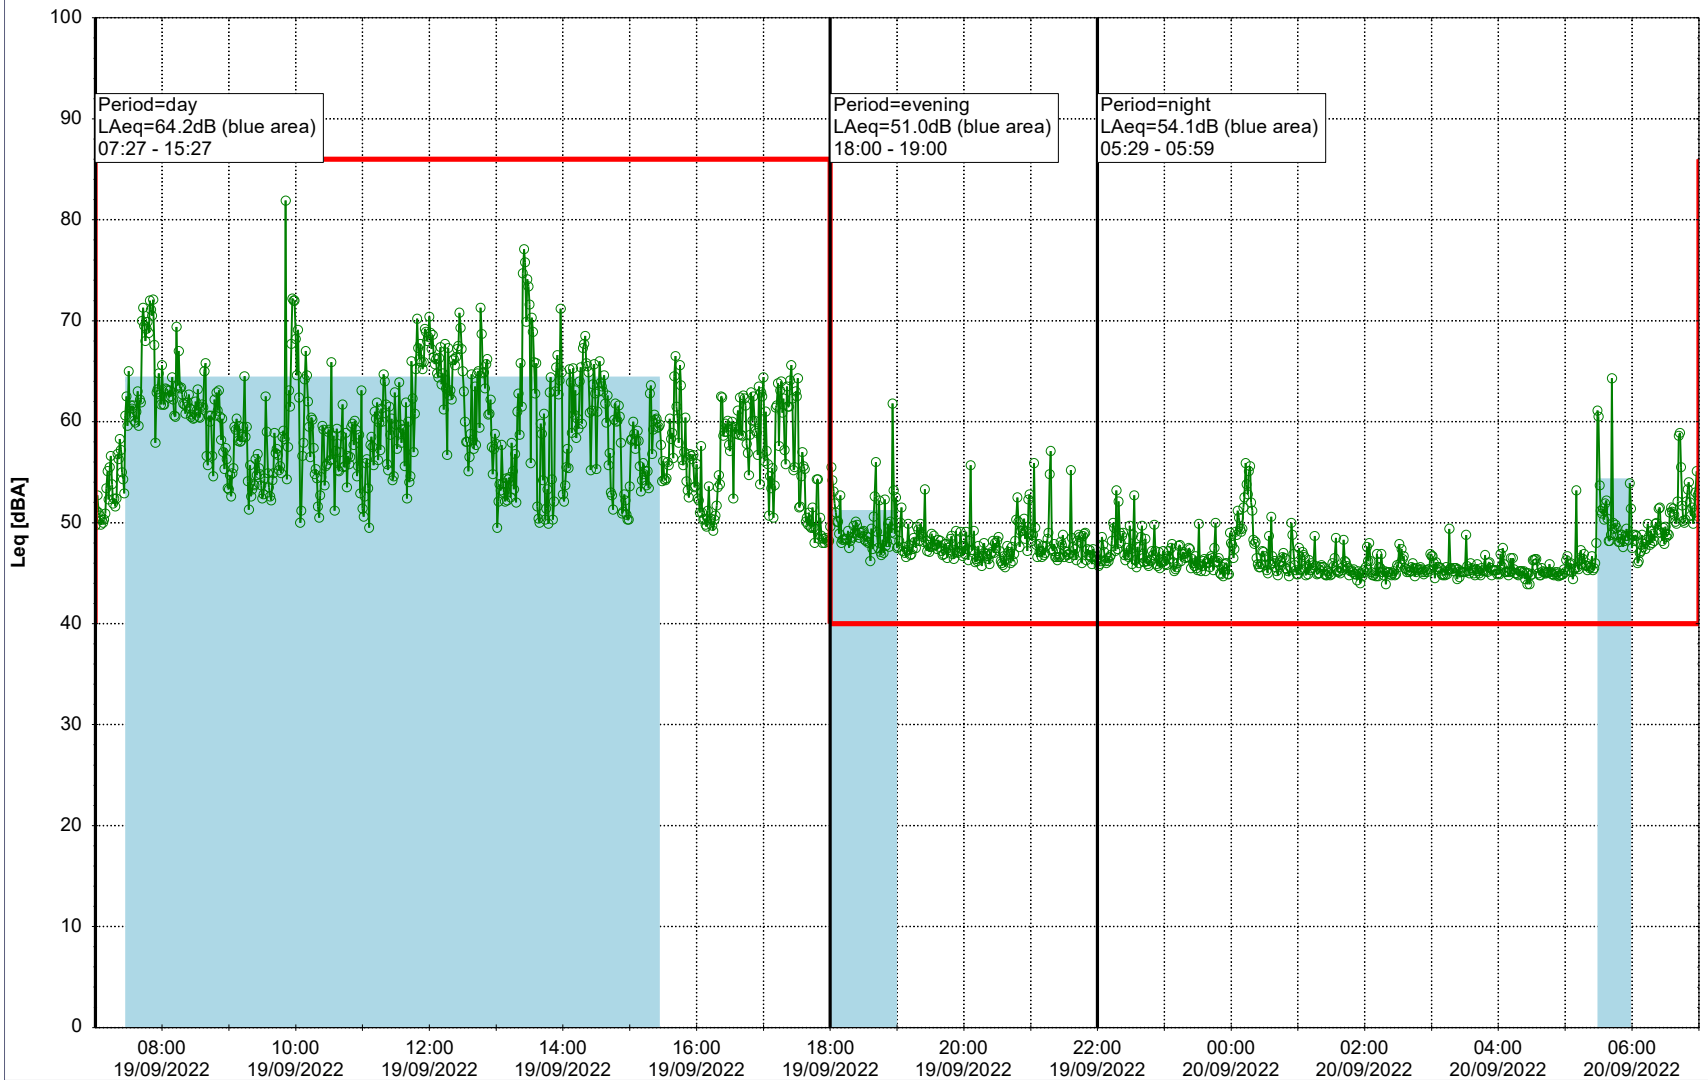

Project: Kronos Sydhavnen
Construction: Mozarts Plads
Location: N-V

Plan View

Remarks

...

Noise Time Related Diagram

19/09/2022
20/09/2022

○○○○ MOP_NS01

Project: Kronos Sydhavnen
Construction: Mozarts Plads
Location: N-V

Plan View

Remarks

...

Noise Time Related Diagram

20/09/2022
21/09/2022

○○○○ MOP_NS01

Project: Kronos Sydhavnen
Construction: Mozarts Plads
Location: N-V

Plan View

Remarks

...

Noise Time Related Diagram

21/09/2022
22/09/2022

○○○○ MOP_NS01

Project: Kronos Sydhavnen
Construction: Mozarts Plads
Location: N-V

Plan View

Remarks

Noise Time Related Diagram

23/09/2022
24/09/2022

○○○○ MOP_NS01

Project: Kronos Sydhavnen
Construction: Mozarts Plads
Location: N-V

Plan View

Remarks

...

Noise Time Related Diagram