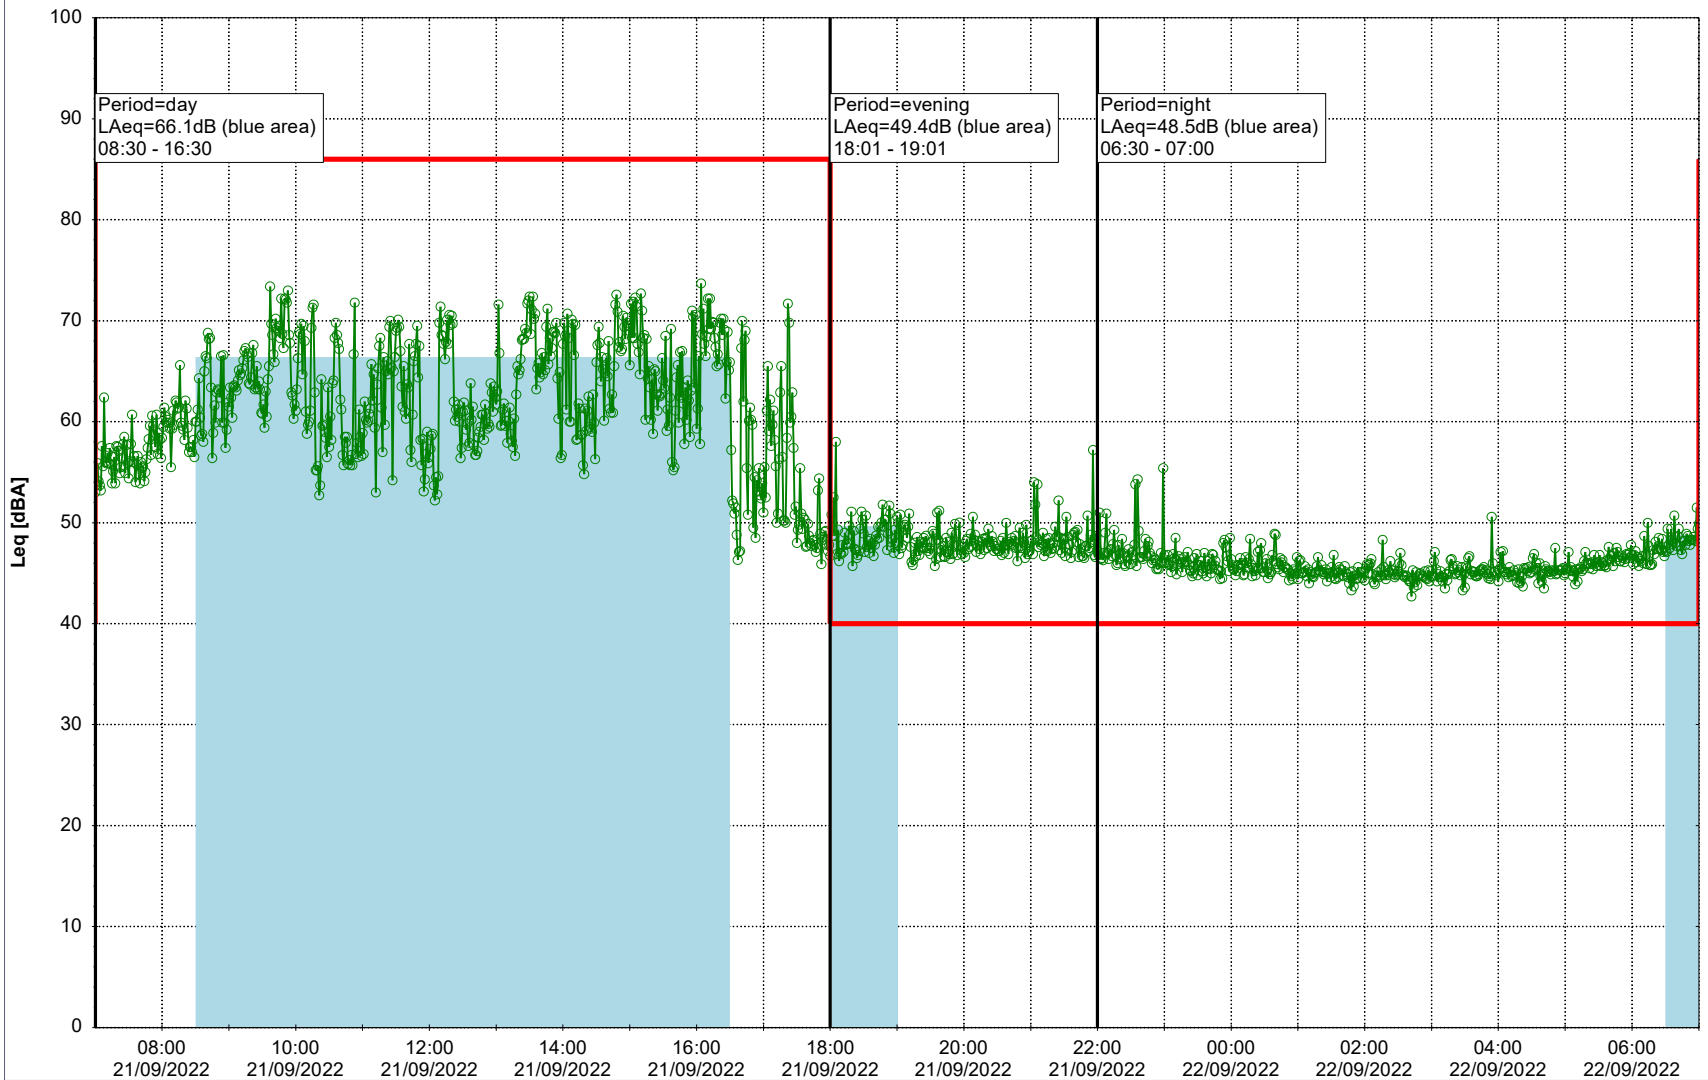

Plan View

Remarks

...

Noise Time Related Diagram

20/09/2022
21/09/2022

○○○○ MOP_NS01

Project: Kronos Sydhavnen
Construction: Mozarts Plads
Location: N-V

Plan View

Remarks

...

Noise Time Related Diagram

21/09/2022
22/09/2022

○○○○ MOP_NS01

Project: Kronos Sydhavnen
Construction: Mozarts Plads
Location: N-V

Plan View

Remarks

Noise Time Related Diagram

23/09/2022
24/09/2022

○○○○ MOP_NS01

Project: Kronos Sydhavnen
Construction: Mozarts Plads
Location: N-V

Plan View

Remarks

...

Noise Time Related Diagram