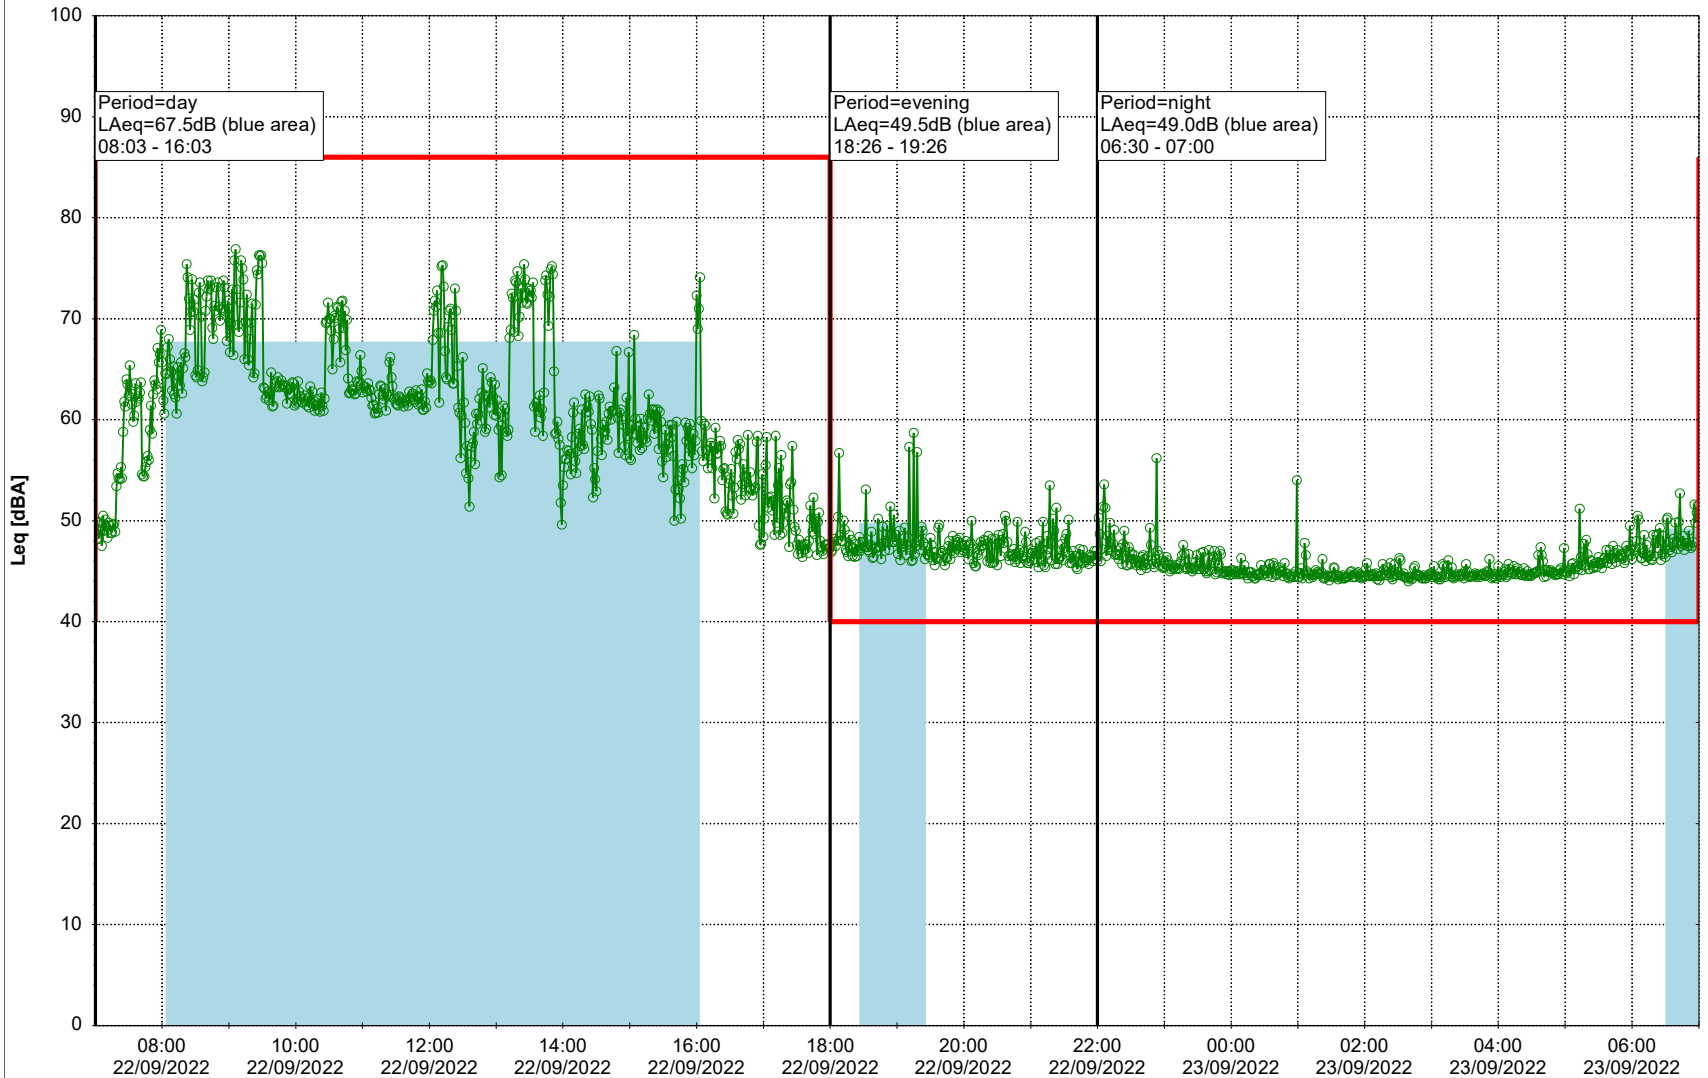

Noise Time Related Diagram

22/09/2022
23/09/2022

○○○○ MOP_NS01