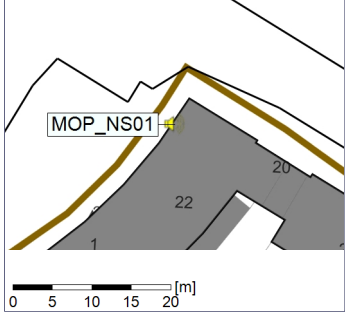

Plan View

Remarks

...

Noise Time Related Diagram

20/09/2022
21/09/2022

○○○○ MOP_NS01

Project: Kronos Sydhavnen
Construction: Mozarts Plads
Location: N-V

Plan View