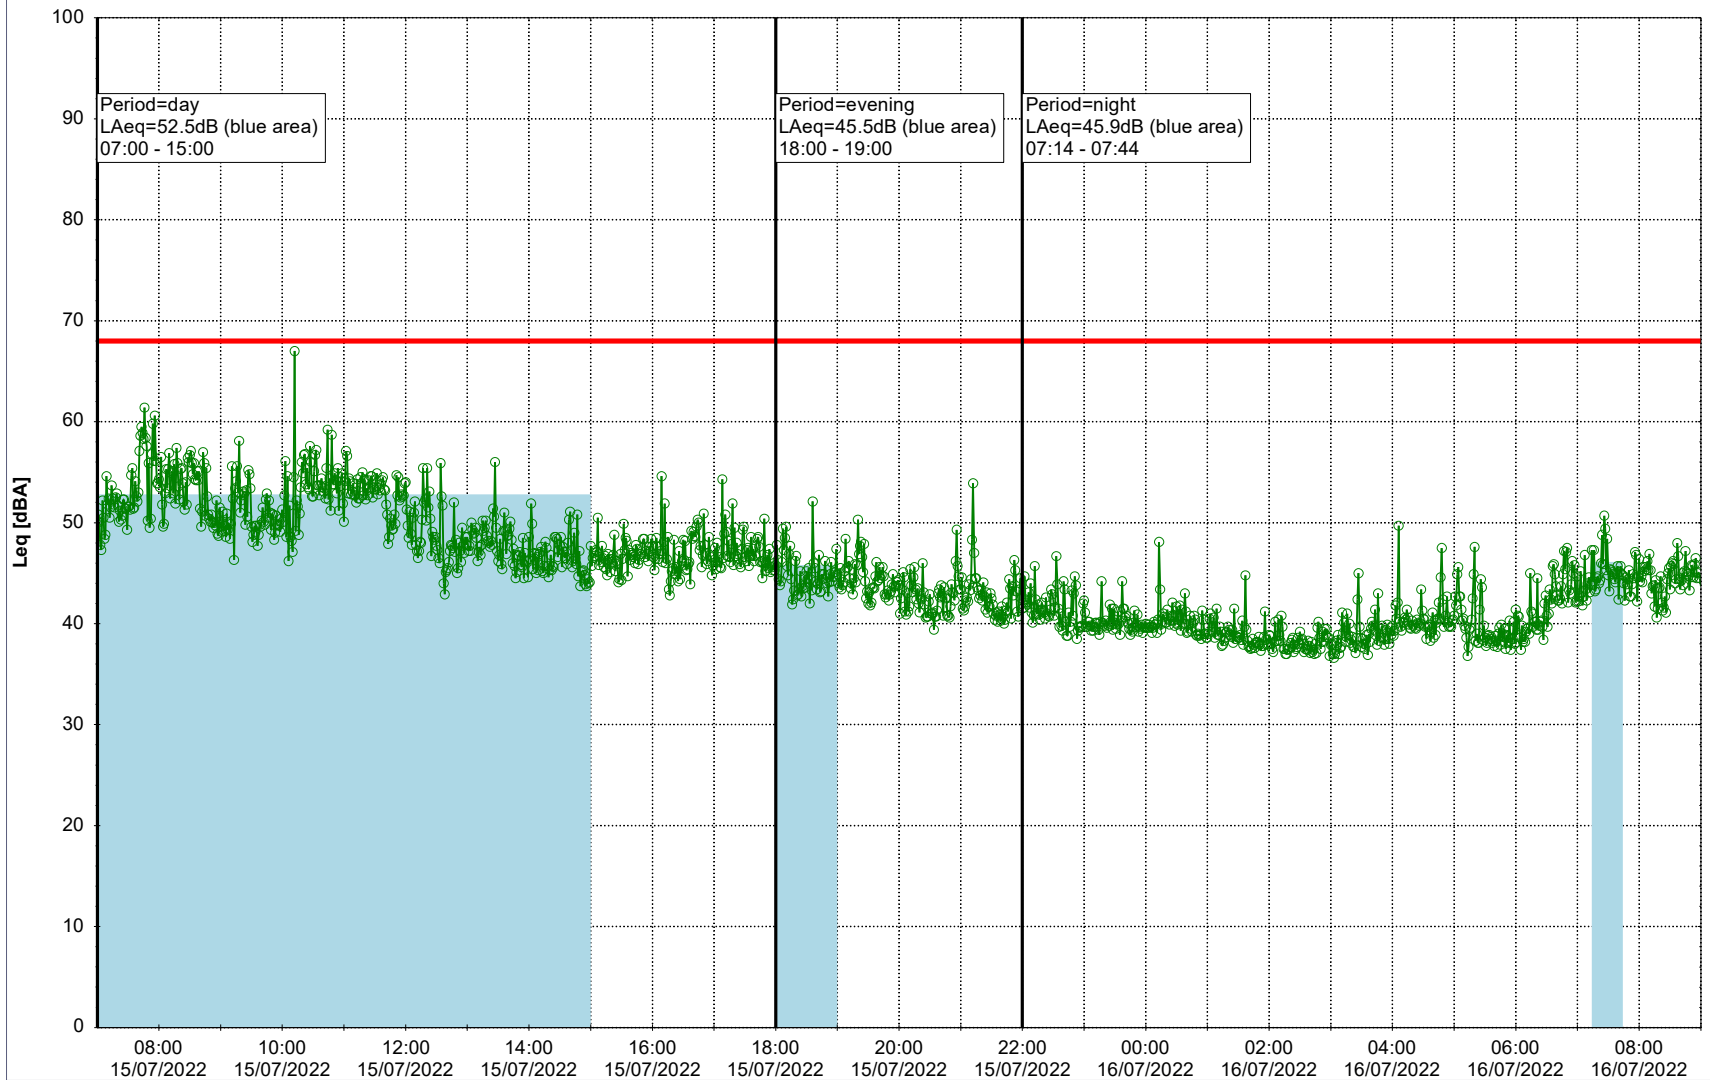

Remarks

...

Noise Time Related Diagram

14/07/2022
15/07/2022

○○○ EBR-OVK_NS02

Project: Kronos Sydhavnen
Construction: Enghave Brygge
Location: N-V

Plan View

EBR-OVK_NS02

Remarks

...

Noise Time Related Diagram

15/07/2022
16/07/2022

○○○○ EBR-OVK_NS02

Project: Kronos Sydhavnen
Construction: Enghave Brygge
Location: N-V

Plan View

Remarks

...

Noise Time Related Diagram

16/07/2022
17/07/2022

○○○ EBR-OVK_NS02

Project: Kronos Sydhavnen
Construction: Enghave Brygge
Location: N-V

Plan View

EBR-OVK_NS02

Remarks