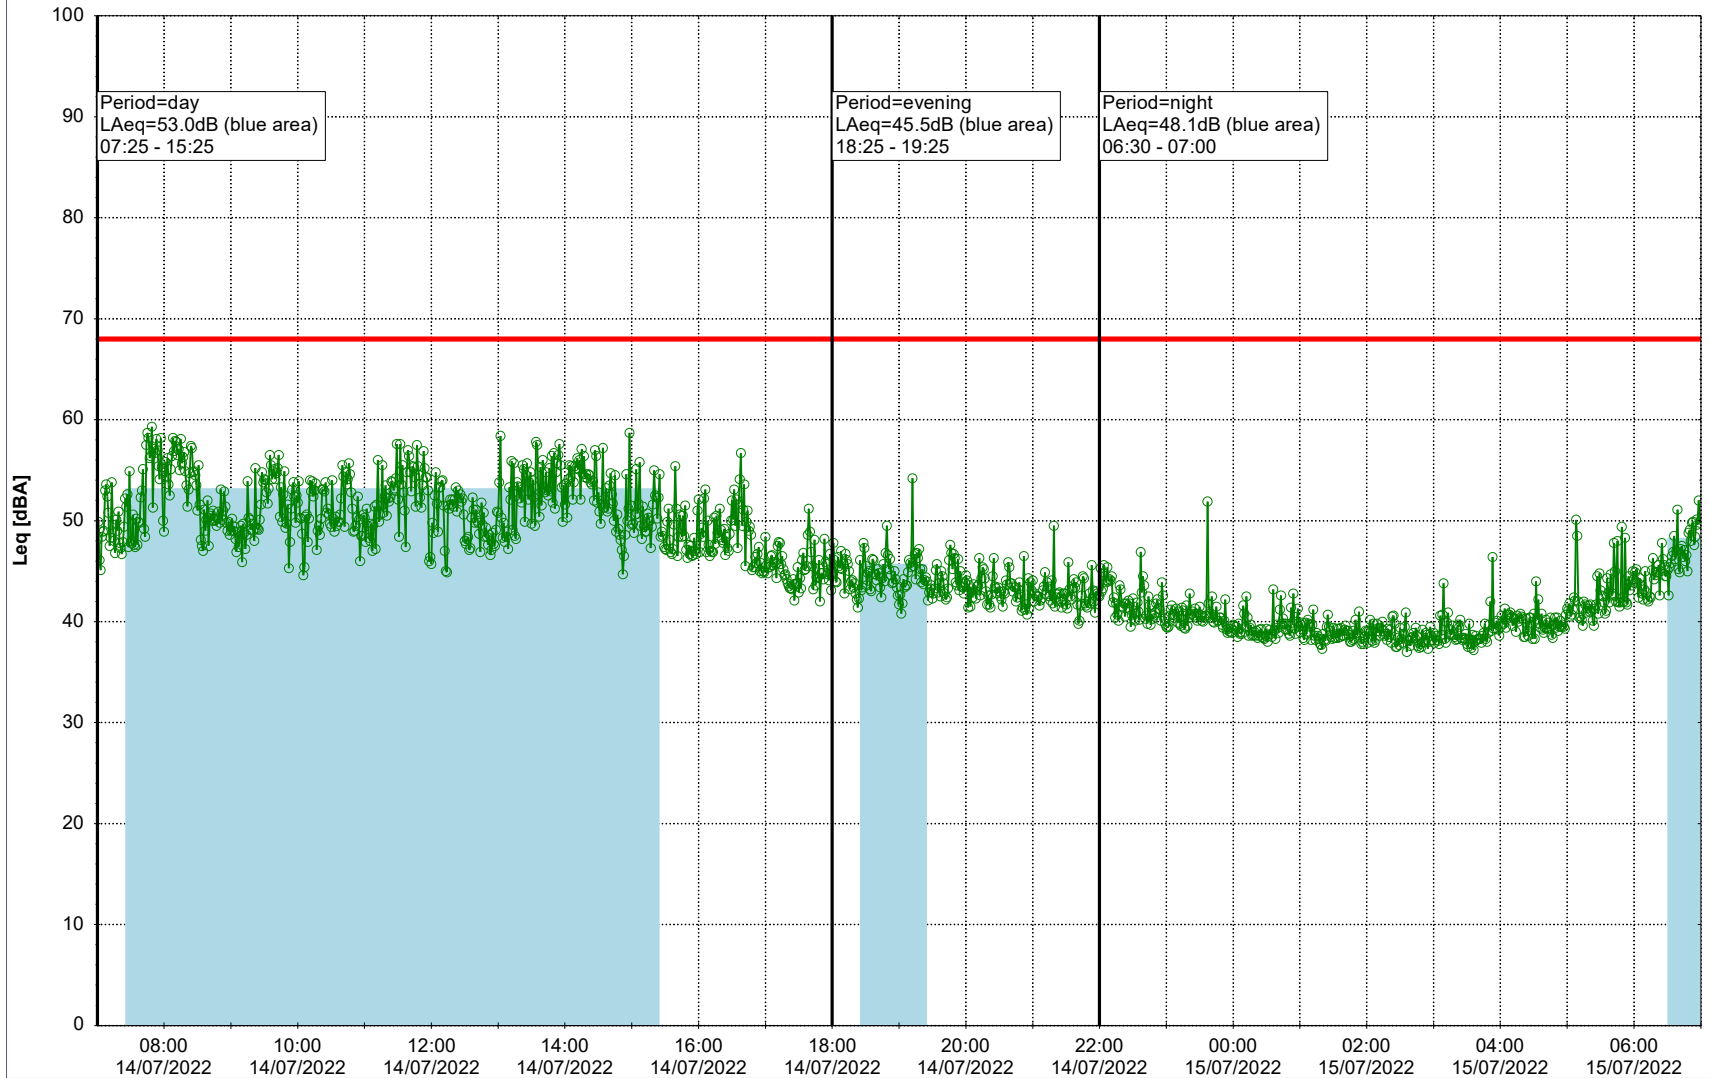

Remarks

...

Noise Time Related Diagram

13/07/2022
14/07/2022

○○○ EBR-OVK_NS02

Project: Kronos Sydhavnen
Construction: Enghave Brygge
Location: N-V

Plan View

EBR-OVK_NS02

Remarks

...

Noise Time Related Diagram

14/07/2022
15/07/2022

○○○ EBR-OVK_NS02

Project: Kronos Sydhavnen
Construction: Enghave Brygge
Location: N-V

Plan View

EBR-OVK_NS02