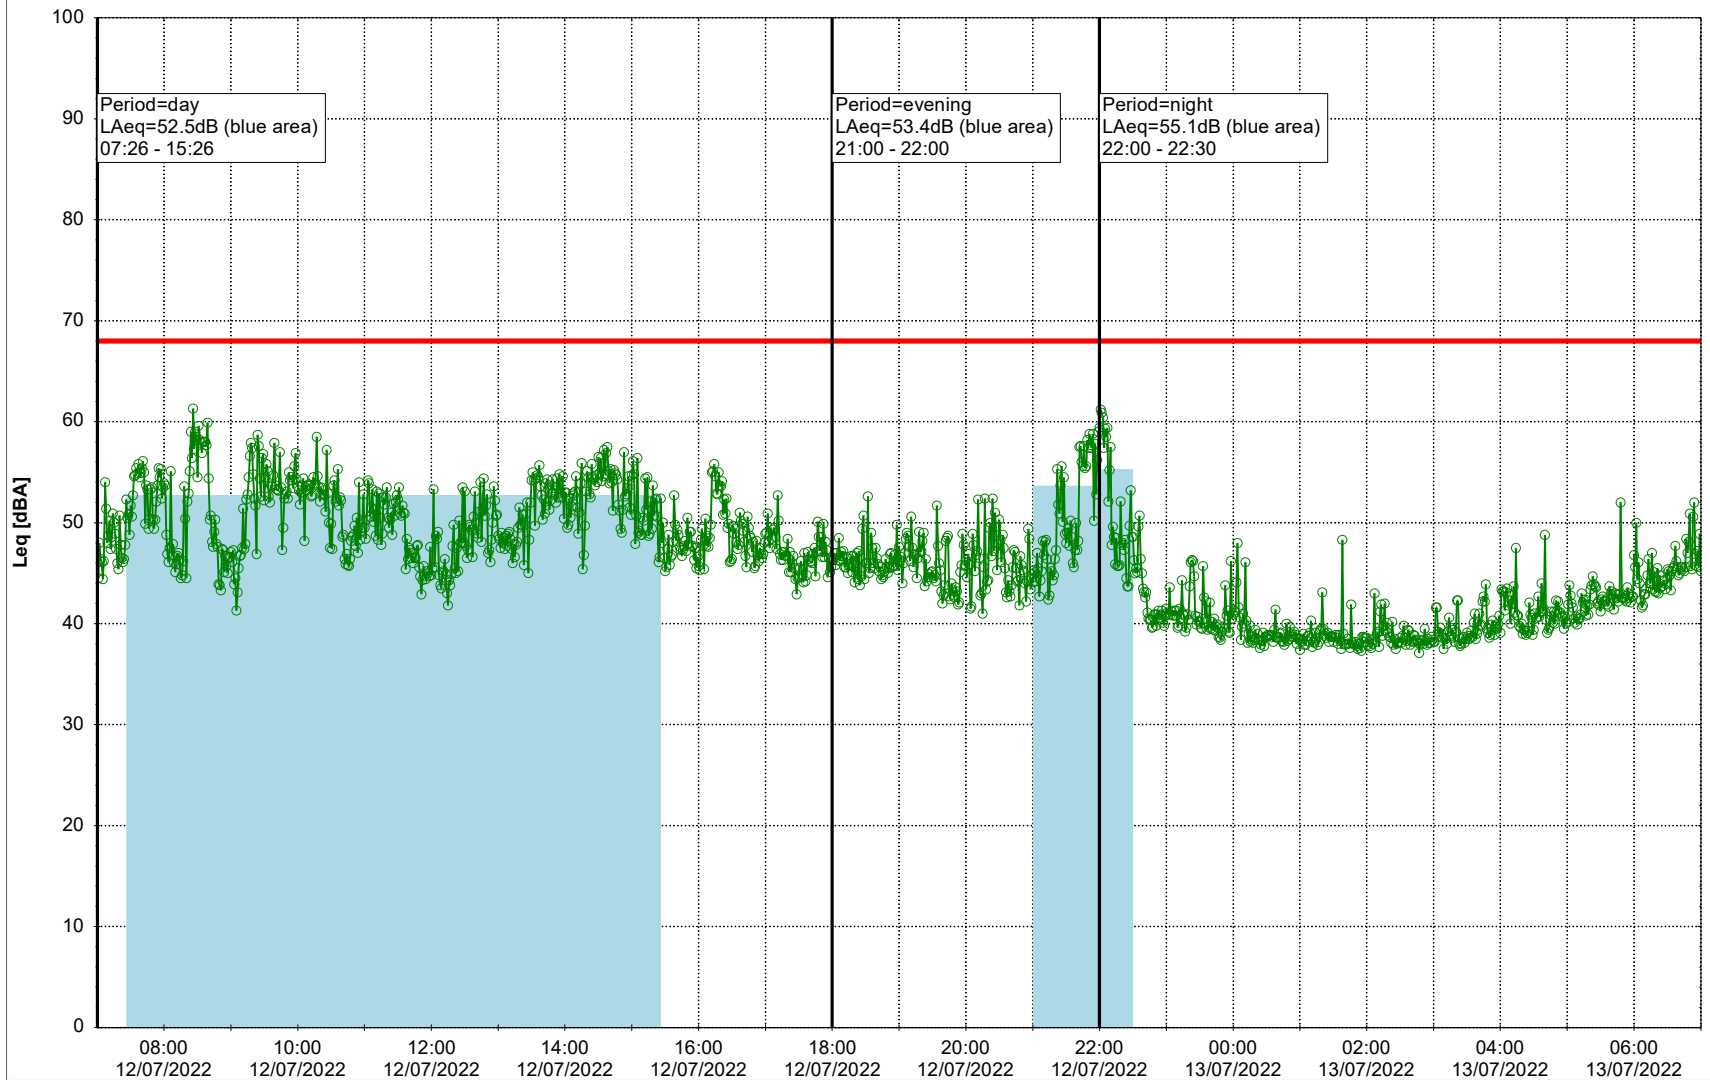

Plan View

Remarks

...

Noise Time Related Diagram

12/07/2022
13/07/2022

○○○○ EBR-OVK_NS02

Project: Kronos Sydhavnen
Construction: Enghave Brygge
Location: N-V

Plan View

Remarks

...

Noise Time Related Diagram

13/07/2022
14/07/2022

○○○ EBR-OVK_NS02

Project: Kronos Sydhavnen
Construction: Enghave Brygge
Location: N-V

Plan View

EBR-OVK_NS02