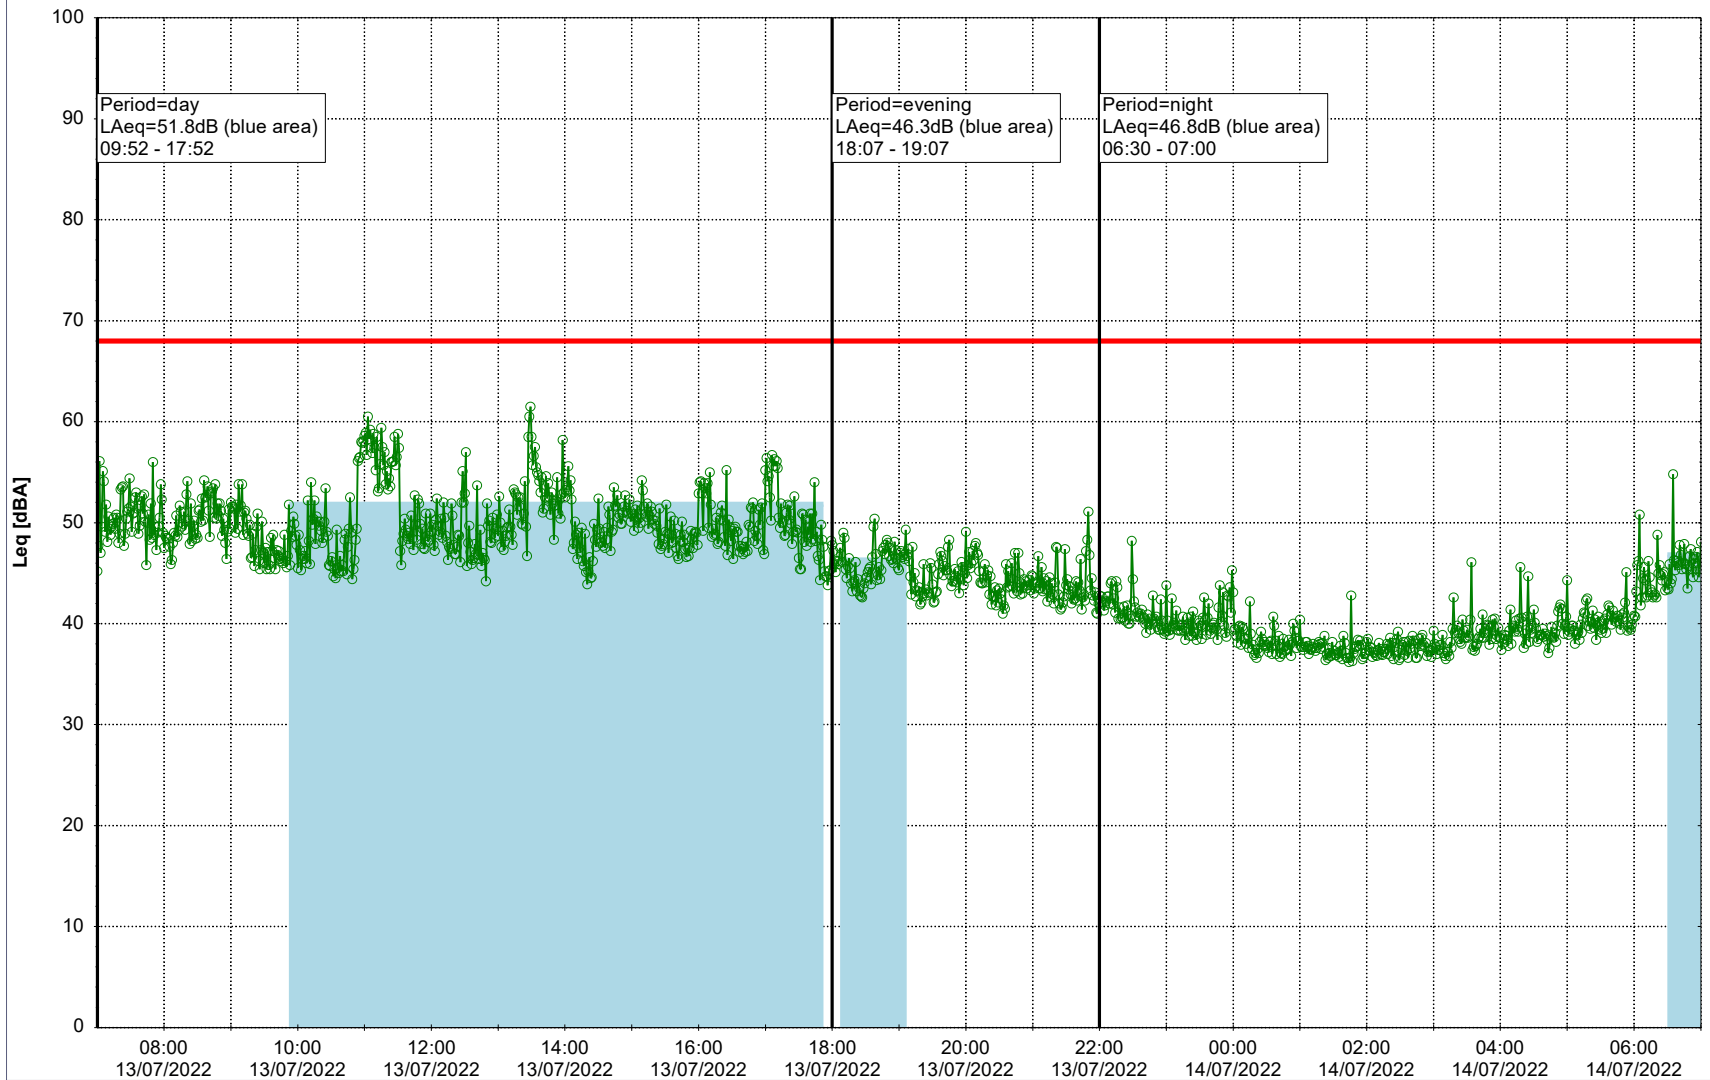

Plan View

Remarks

...

Noise Time Related Diagram

12/07/2022
13/07/2022

○○○○ EBR-OVK_NS02

Project: Kronos Sydhavnen
Construction: Enghave Brygge
Location: N-V

Plan View

Remarks

...

Noise Time Related Diagram

13/07/2022
14/07/2022

○○○ EBR-OVK_NS02

Project: Kronos Sydhavnen
Construction: Enghave Brygge
Location: N-V

Plan View

EBR-OVK_NS02