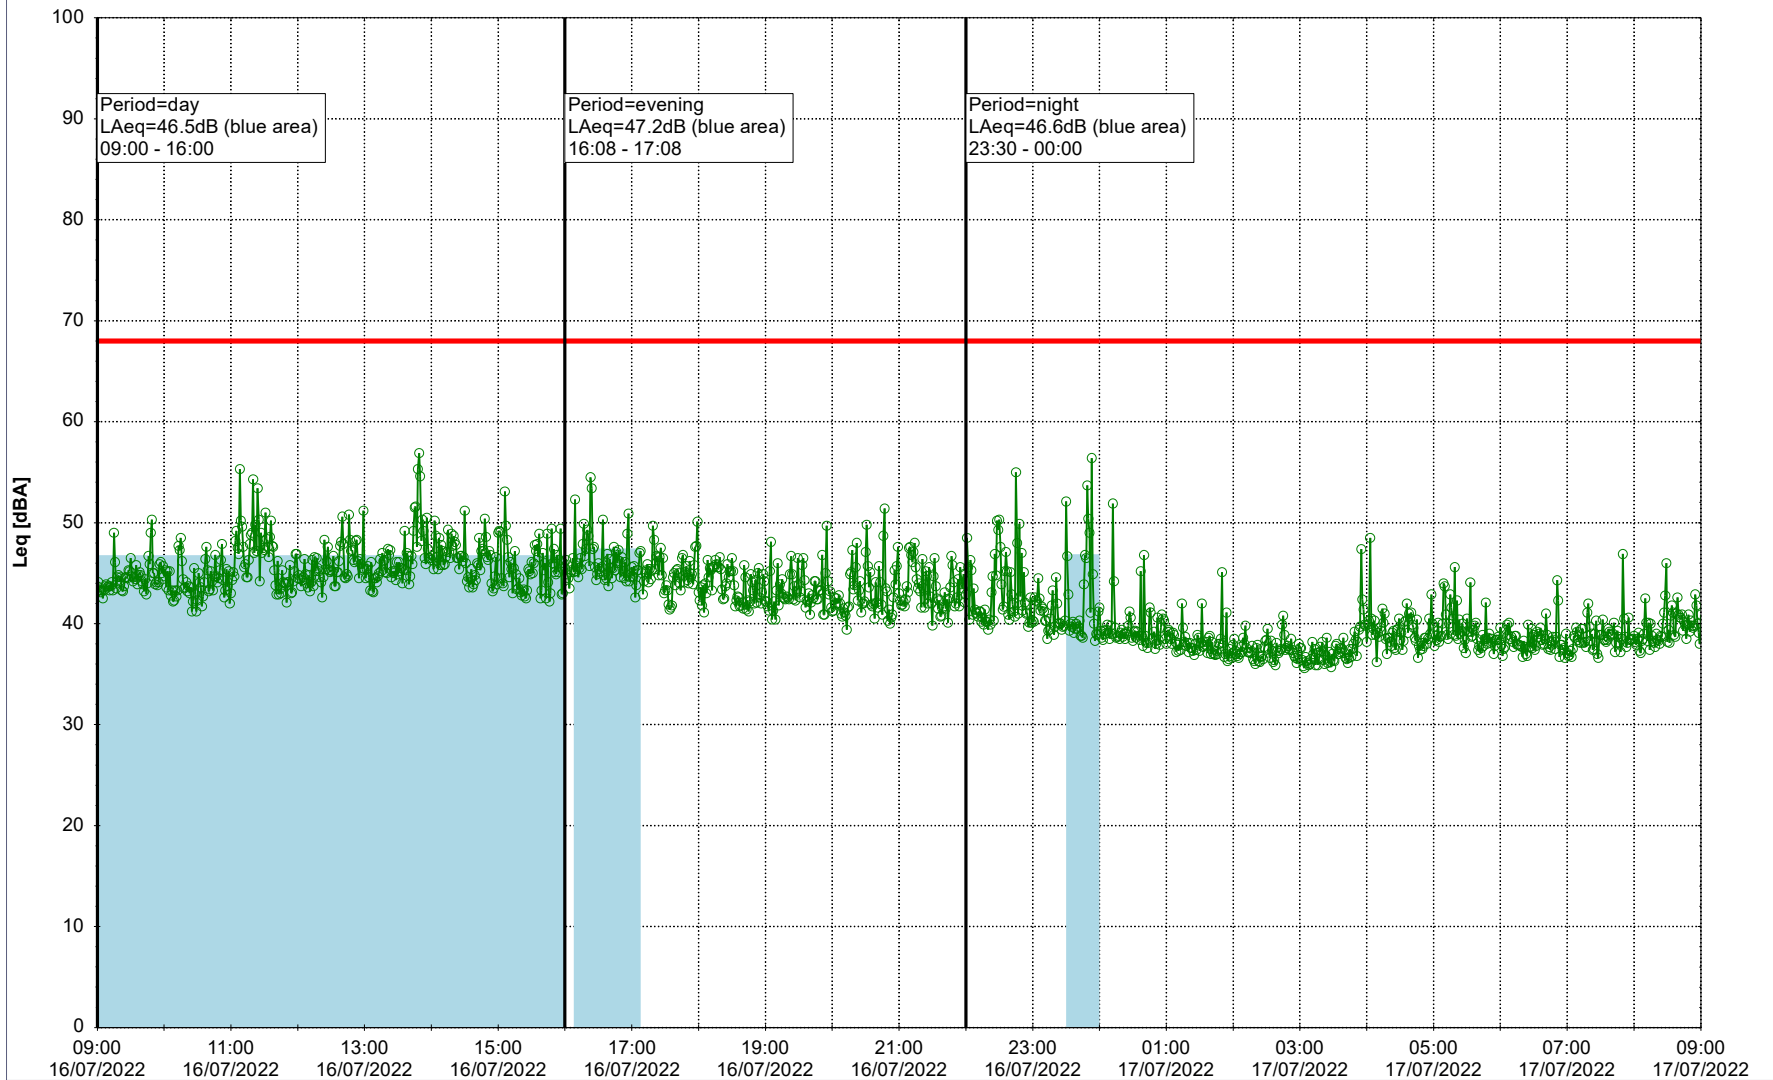

Remarks

...

Noise Time Related Diagram

15/07/2022
16/07/2022

○○○○ EBR-OVK_NS02

Project: Kronos Sydhavnen
Construction: Enghave Brygge
Location: N-V

Plan View

Remarks

...

Noise Time Related Diagram

16/07/2022
17/07/2022

○○○ EBR-OVK_NS02

Project: Kronos Sydhavnen
Construction: Enghave Brygge
Location: N-V

Plan View

EBR-OVK_NS02

Remarks