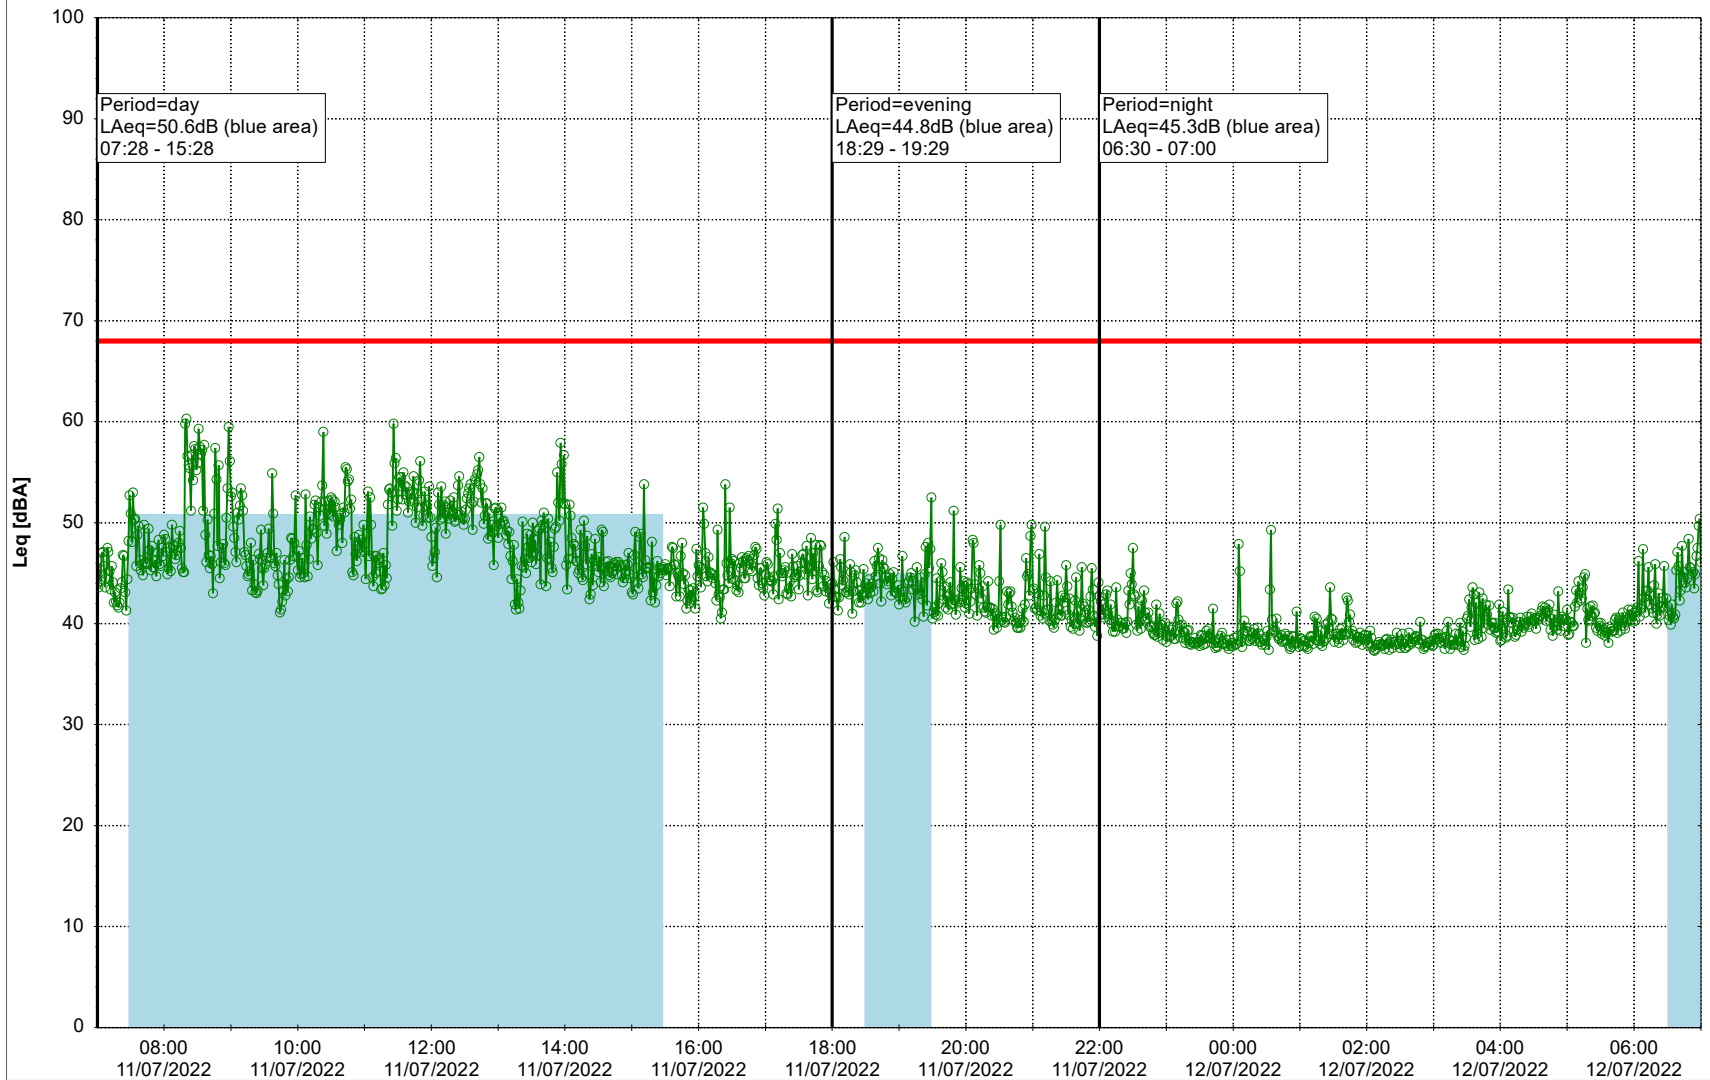

Project: Kronos Sydhavnen
Construction: Enghave Brygge
Location: N-V

Plan View

Remarks

...

Noise Time Related Diagram

11/07/2022
12/07/2022

○○○ EBR-OVK_NS02

Project: Kronos Sydhavnen
Construction: Enghave Brygge
Location: N-V

Plan View

Remarks

...

Noise Time Related Diagram

12/07/2022
13/07/2022

○○○○ EBR-OVK_NS02

Project: Kronos Sydhavnen
Construction: Enghave Brygge
Location: N-V

Plan View

Remarks

...

Noise Time Related Diagram

13/07/2022
14/07/2022

○○○ EBR-OVK_NS02

Project: Kronos Sydhavnen
Construction: Enghave Brygge
Location: N-V

Plan View

EBR-OVK_NS02