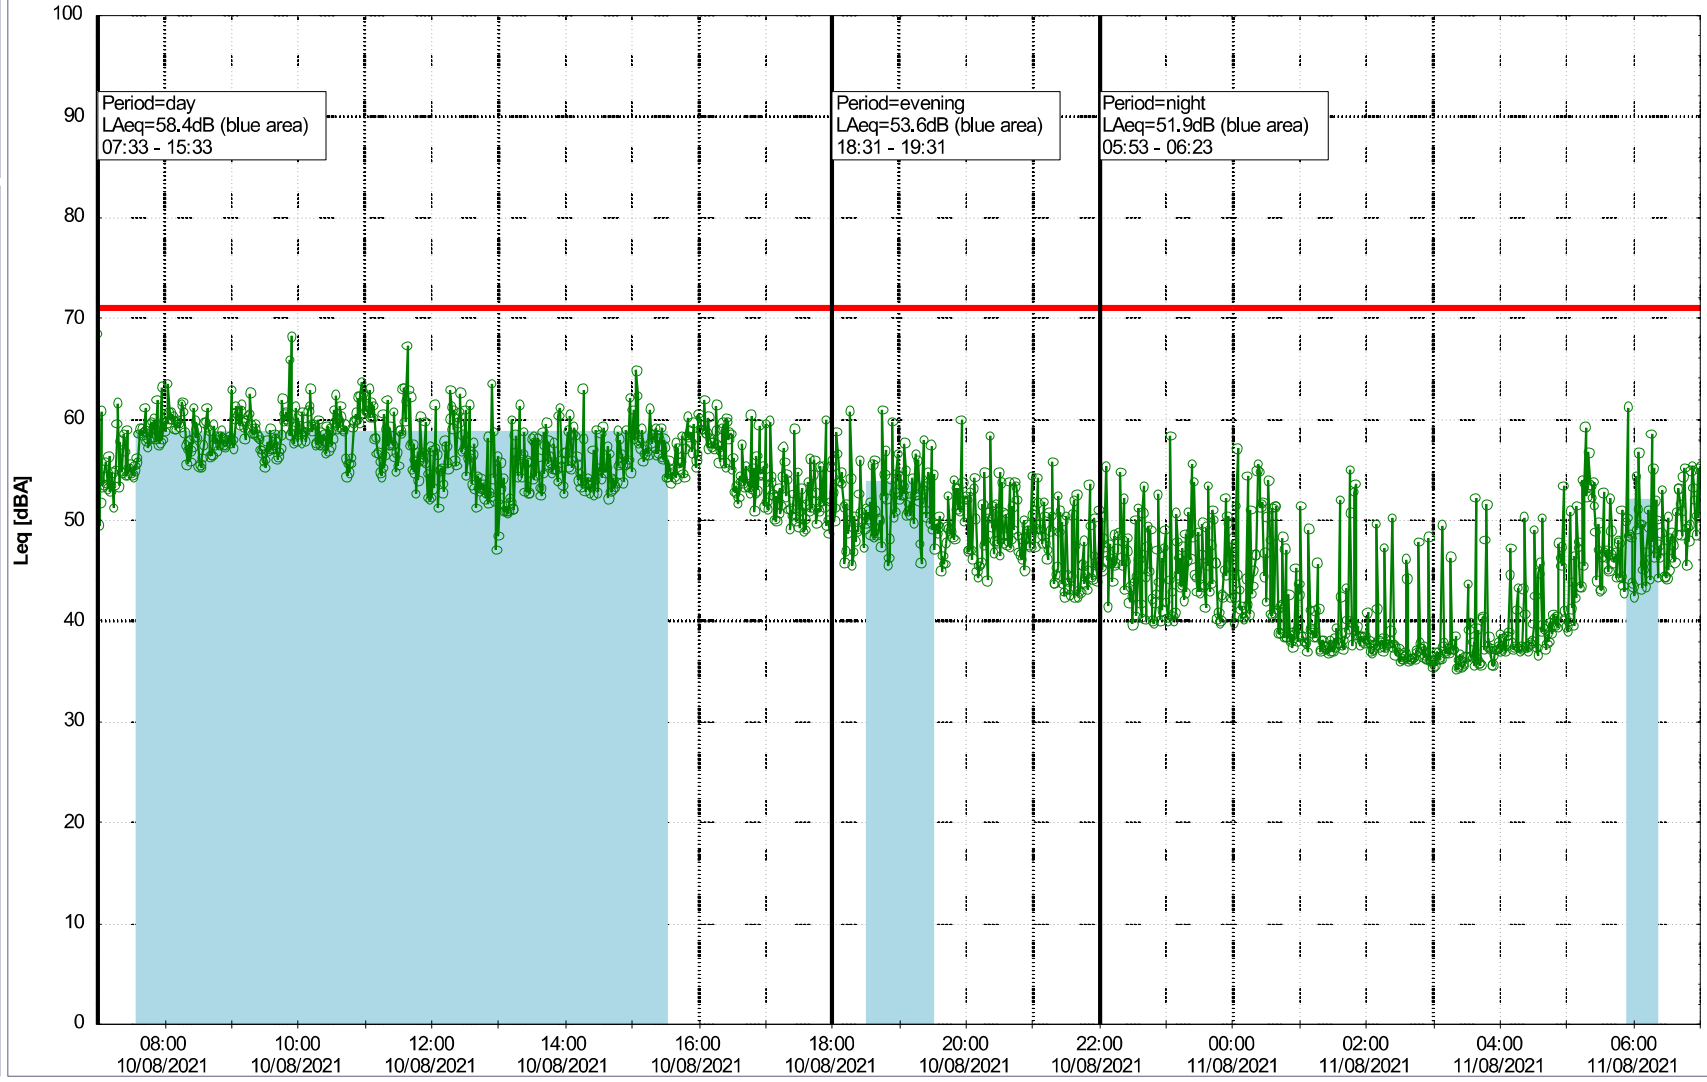

### Noise Time Related Diagram

09/08/2021  
10/08/2021

○○○○ NEL\_NS01

Project: Kronos Sydhavnen  
Construction: Ny Ellebjerg  
Location: N-V

10/08/2021  
11/08/2021

Plan View

### Noise Time Related Diagram

○○○○ NEL\_NS01

Remarks

...

Project: Kronos Sydhavnen  
Construction: Ny Ellebjerg  
Location: N-V

Plan View

Remarks

### Noise Time Related Diagram

11/08/2021  
12/08/2021

○○○○ NEL\_NS01

Project: Kronos Sydhavnen  
Construction: Ny Ellebjerg  
Location: N-V

Plan View

Remarks

...