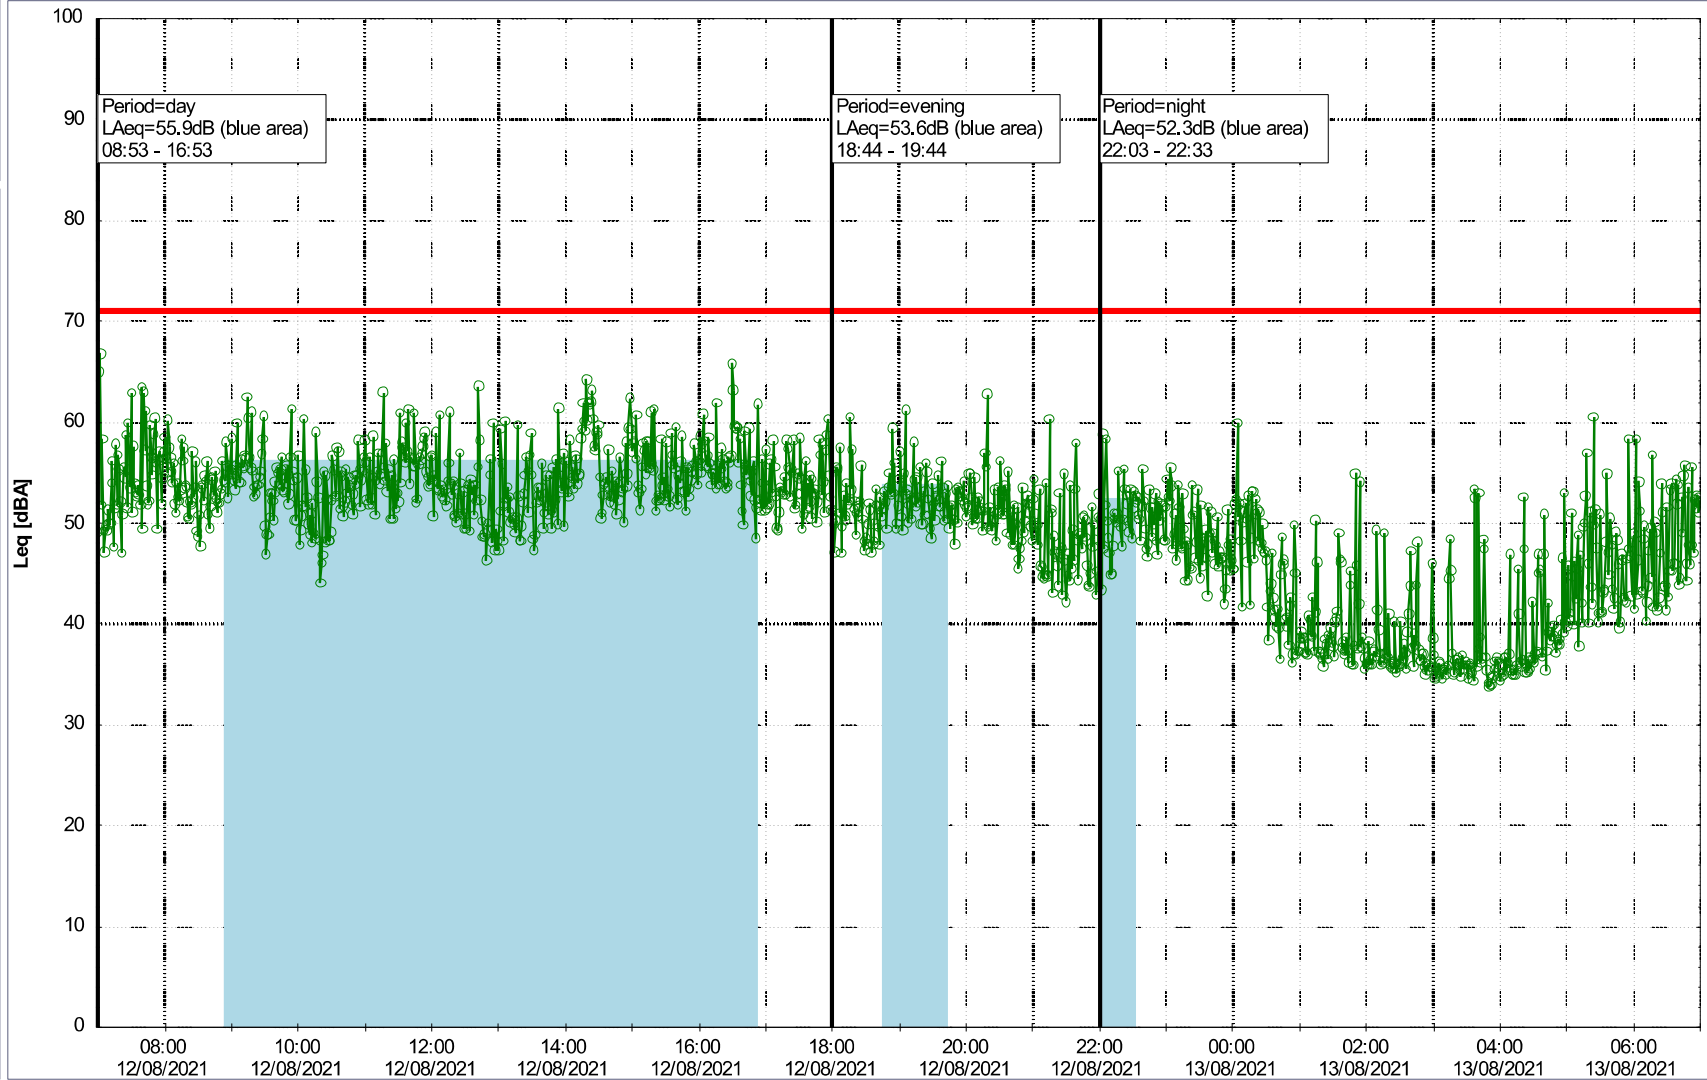

### Noise Time Related Diagram

11/08/2021  
12/08/2021

○○○○ NEL\_NS01

Project: Kronos Sydhavnen  
Construction: Ny Ellebjerg  
Location: N-V

Plan View

Remarks

...

### Noise Time Related Diagram

12/08/2021  
13/08/2021

○○○ NEL\_NS01

Project: Kronos Sydhavnen  
Construction: Ny Ellebjerg  
Location: N-V

Plan View

Remarks

...

### Noise Time Related Diagram

14/08/2021  
15/08/2021

○○○○ NEL\_NS01

Project: Kronos Sydhavnen  
Construction: Ny Ellebjerg  
Location: N-V

Plan View

Remarks

...