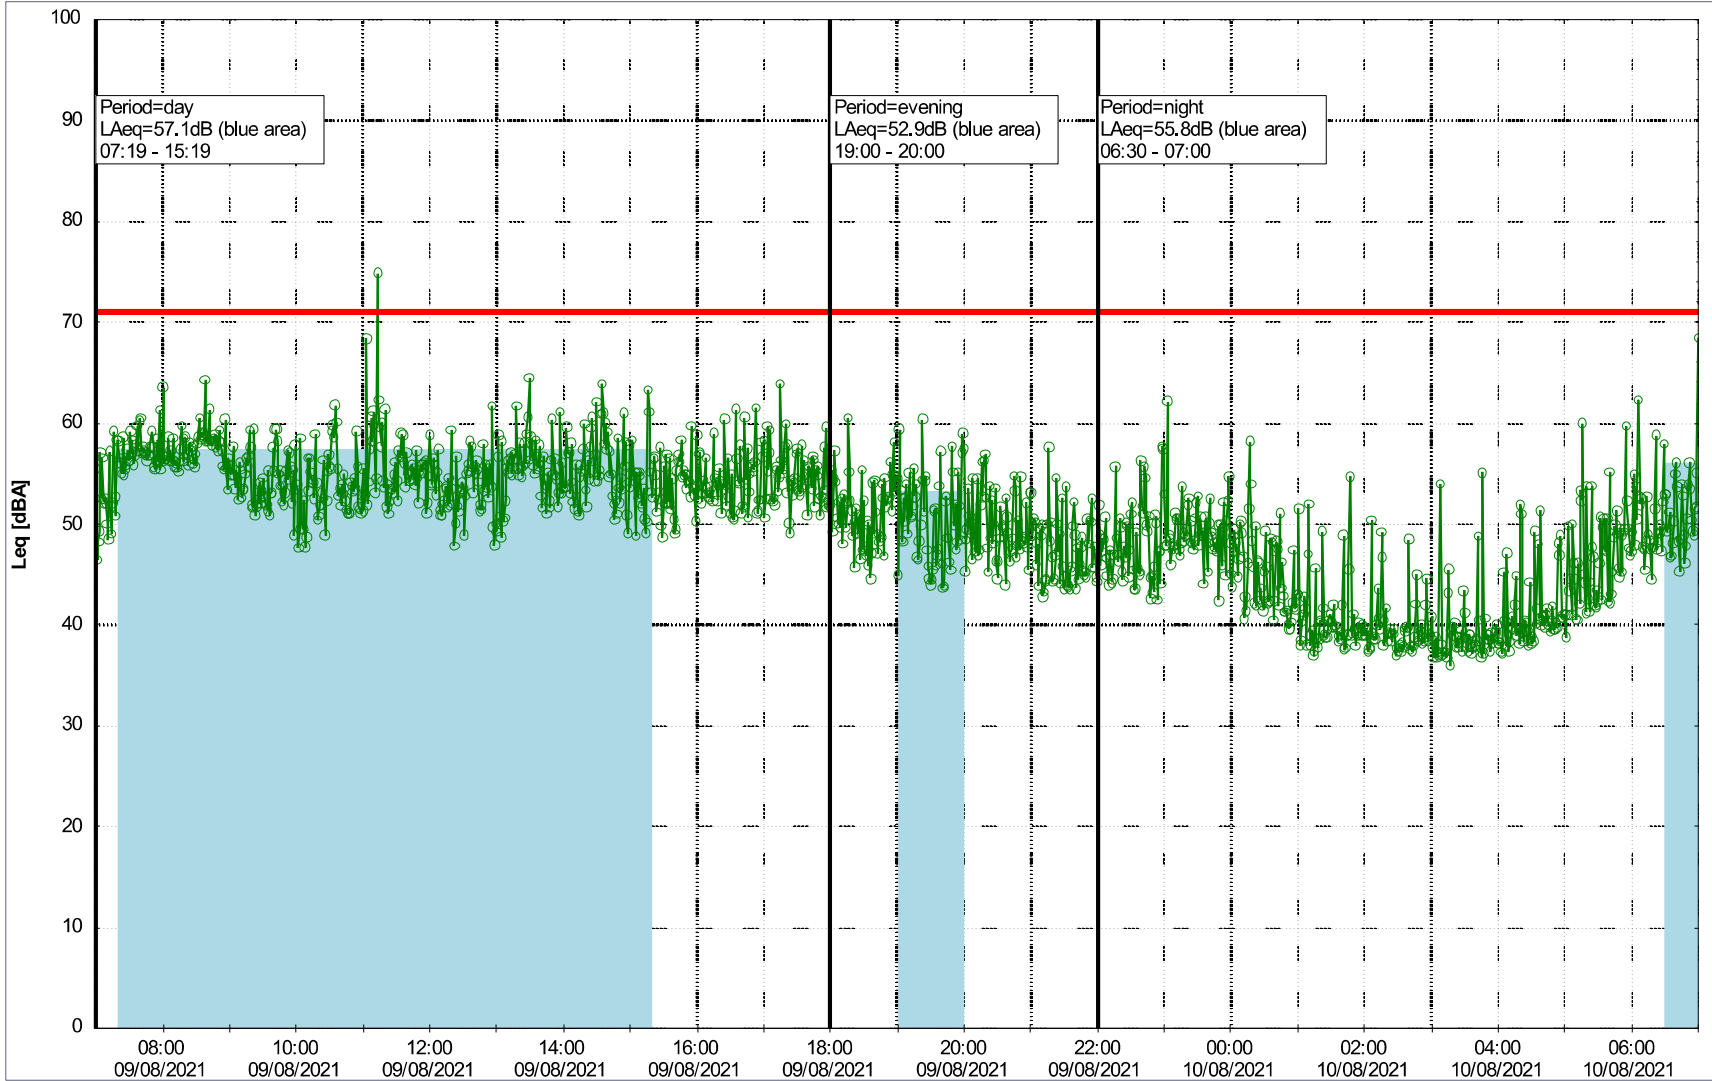

### Noise Time Related Diagram

09/08/2021  
10/08/2021

○○○○ NEL\_NS01

Project: Kronos Sydhavnen  
Construction: Ny Ellebjerg  
Location: N-V

10/08/2021  
11/08/2021

Plan View

### Noise Time Related Diagram

○○○○ NEL\_NS01

Remarks

...

Project: Kronos Sydhavnen  
Construction: Ny Ellebjerg  
Location: N-V

Plan View

Remarks

### Noise Time Related Diagram

11/08/2021  
12/08/2021

○○○○ NEL\_NS01

Project: Kronos Sydhavnen  
Construction: Ny Ellebjerg  
Location: N-V

Plan View

Remarks

...

### Noise Time Related Diagram

14/08/2021  
15/08/2021

○○○○ NEL\_NS01

Project: Kronos Sydhavnen  
Construction: Ny Ellebjerg  
Location: N-V

Plan View

Remarks

...