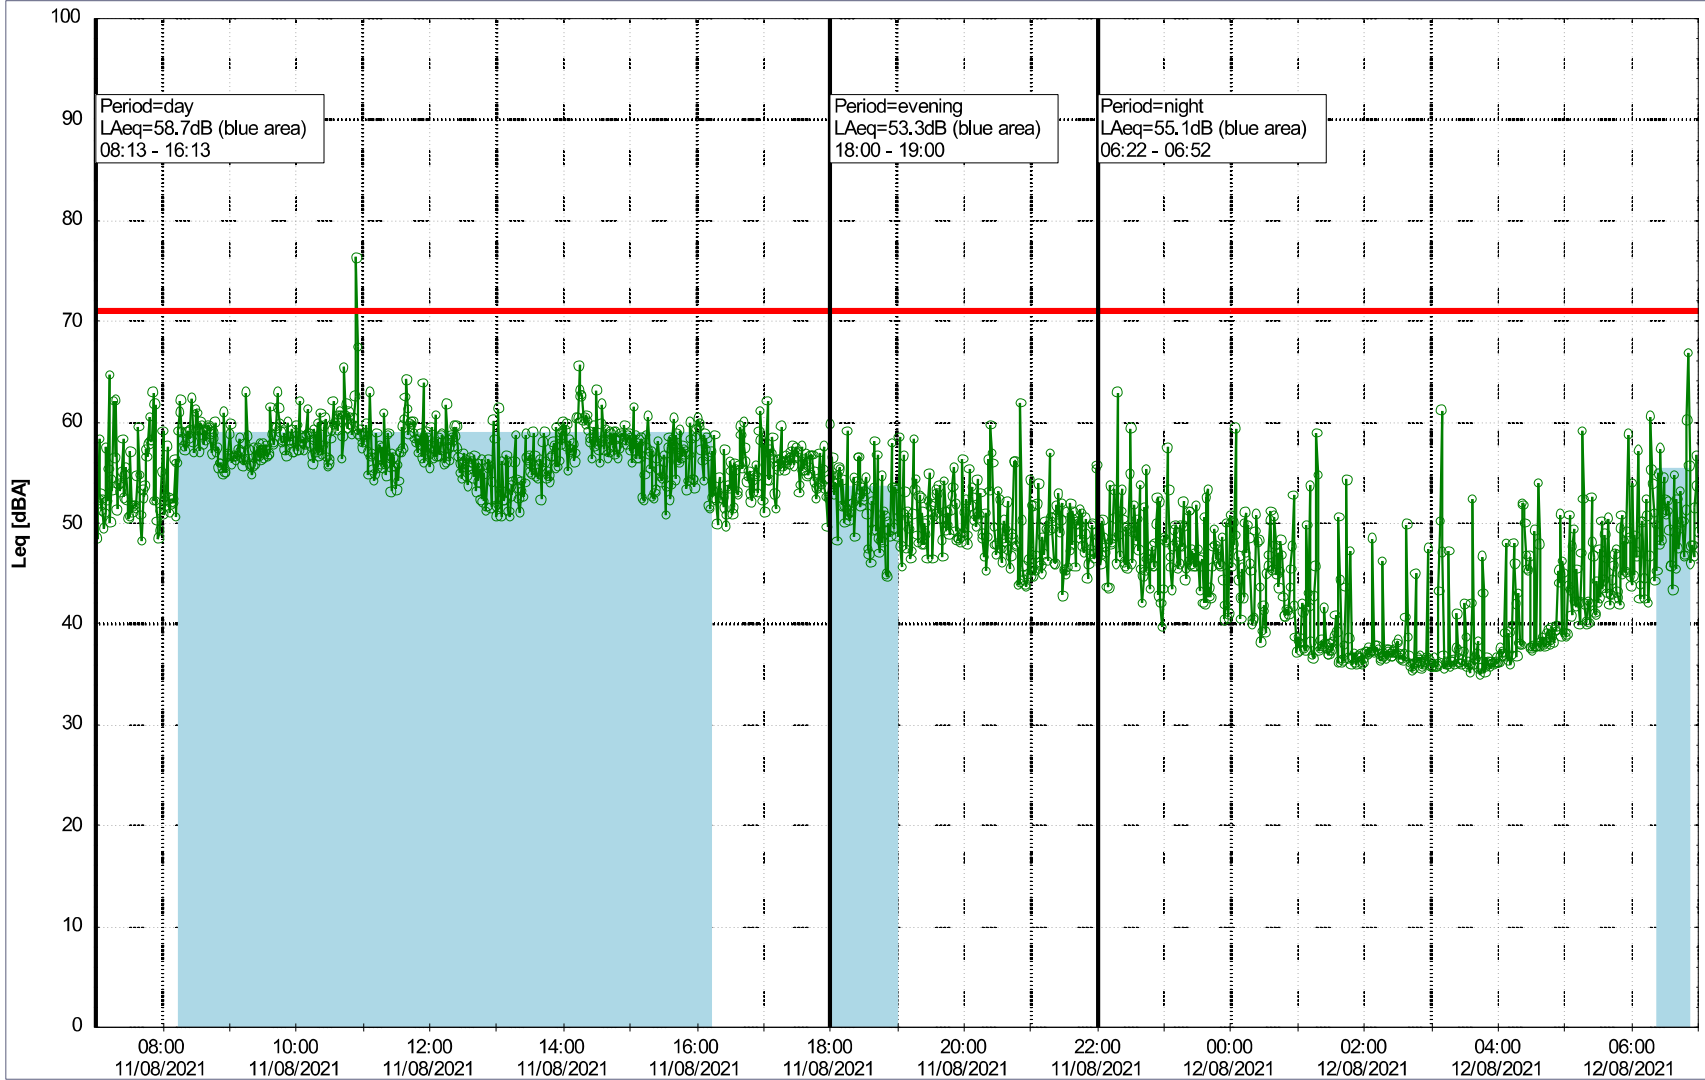

### Noise Time Related Diagram

○○○○ NEL\_NS01

Remarks

...

Project: Kronos Sydhavnen  
Construction: Ny Ellebjerg  
Location: N-V

Plan View

Remarks

### Noise Time Related Diagram

11/08/2021  
12/08/2021

○○○○ NEL\_NS01

Project: Kronos Sydhavnen  
Construction: Ny Ellebjerg  
Location: N-V

Plan View

Remarks

...

### Noise Time Related Diagram

14/08/2021  
15/08/2021

○○○○ NEL\_NS01

Project: Kronos Sydhavnen  
Construction: Ny Ellebjerg  
Location: N-V

Plan View

Remarks

...