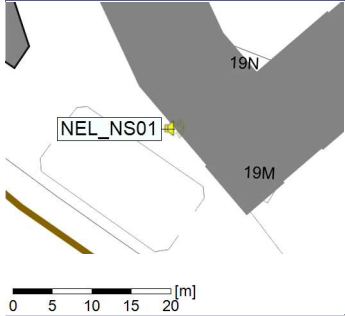

### Noise Time Related Diagram

13/08/2021  
14/08/2021

○○○○ NEL\_NS01

Project: Kronos Sydhavnen  
Construction: Ny Ellebjerg  
Location: N-V

Plan View

Remarks

...