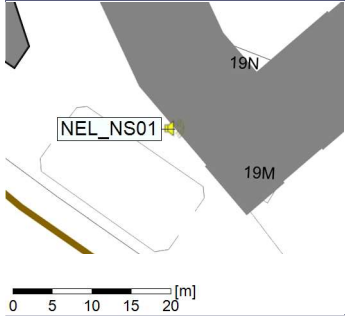

### Noise Time Related Diagram

14/08/2021  
15/08/2021

○○○○ NEL\_NS01

Project: Kronos Sydhavnen  
Construction: Ny Ellebjerg  
Location: N-V

Plan View

Remarks

...