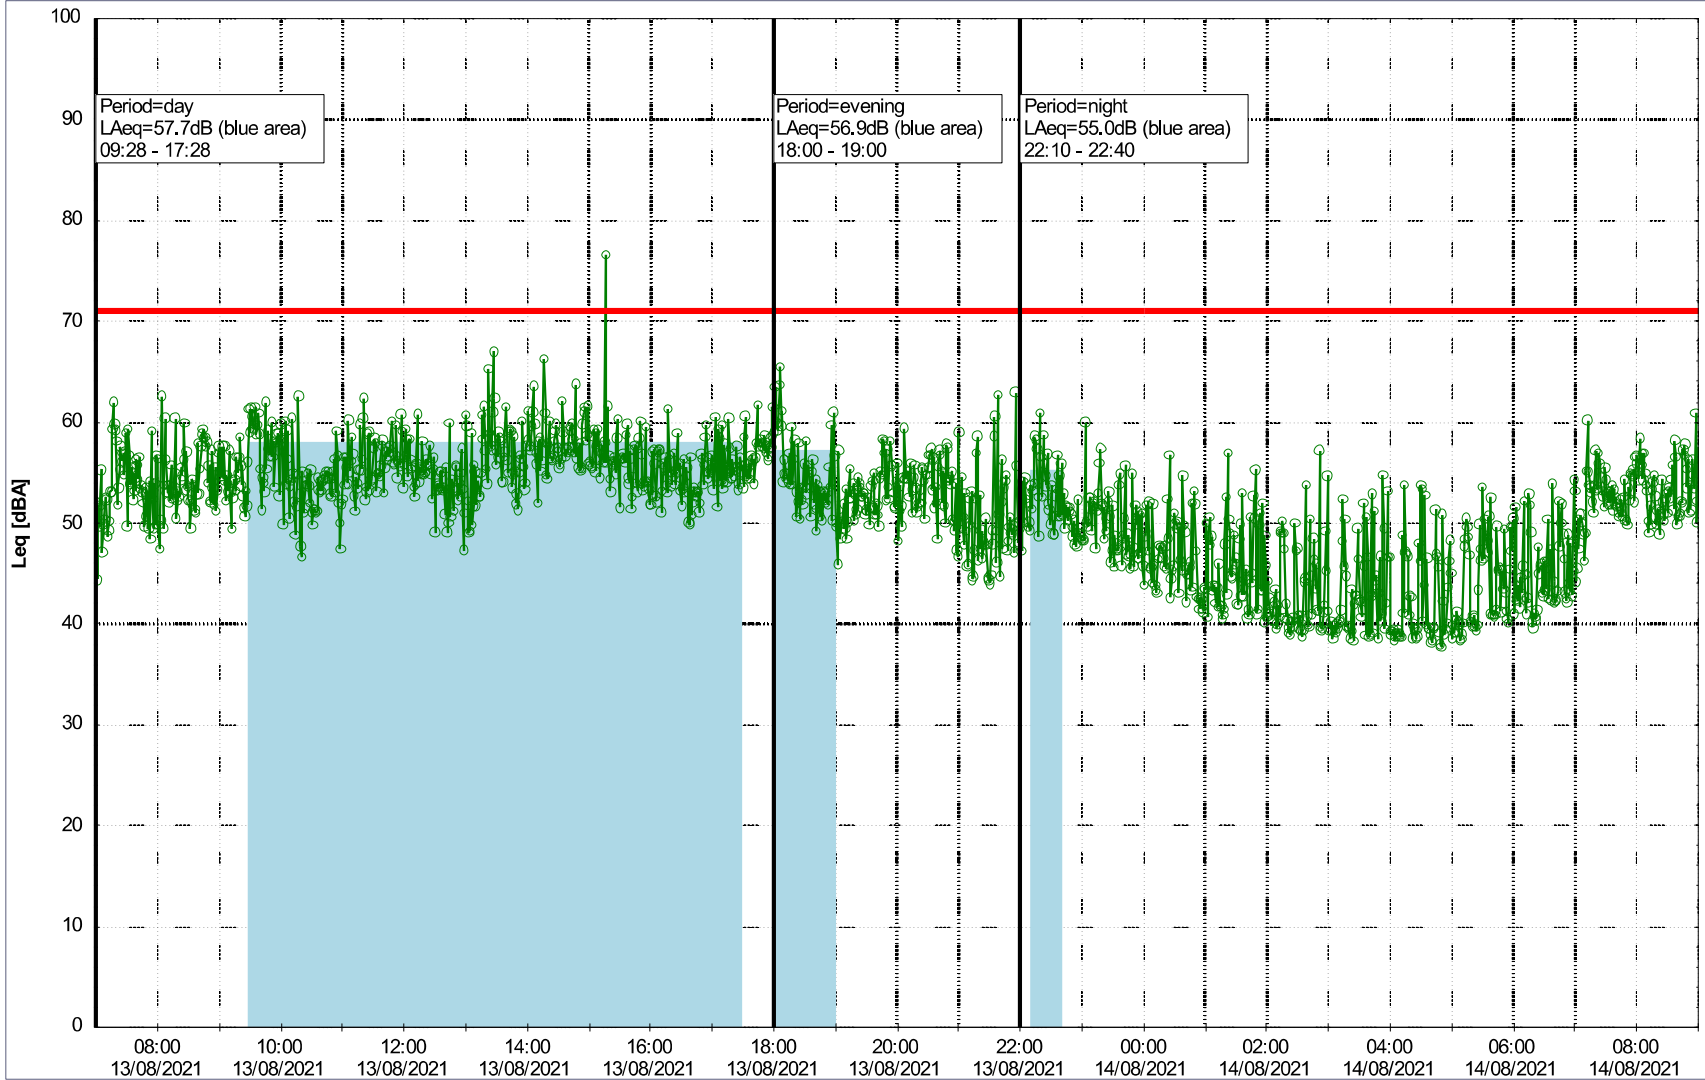

### Noise Time Related Diagram

12/08/2021  
13/08/2021

○○○ NEL\_NS01

Project: Kronos Sydhavnen  
Construction: Ny Ellebjerg  
Location: N-V

Plan View

Remarks

...

### Noise Time Related Diagram

13/08/2021  
14/08/2021

○○○○ NEL\_NS01

Project: Kronos Sydhavnen  
Construction: Ny Ellebjerg  
Location: N-V

Plan View

Remarks

...

### Noise Time Related Diagram

14/08/2021  
15/08/2021

○○○○ NEL\_NS01

Project: Kronos Sydhavnen  
Construction: Ny Ellebjerg  
Location: N-V

Plan View

Remarks

...