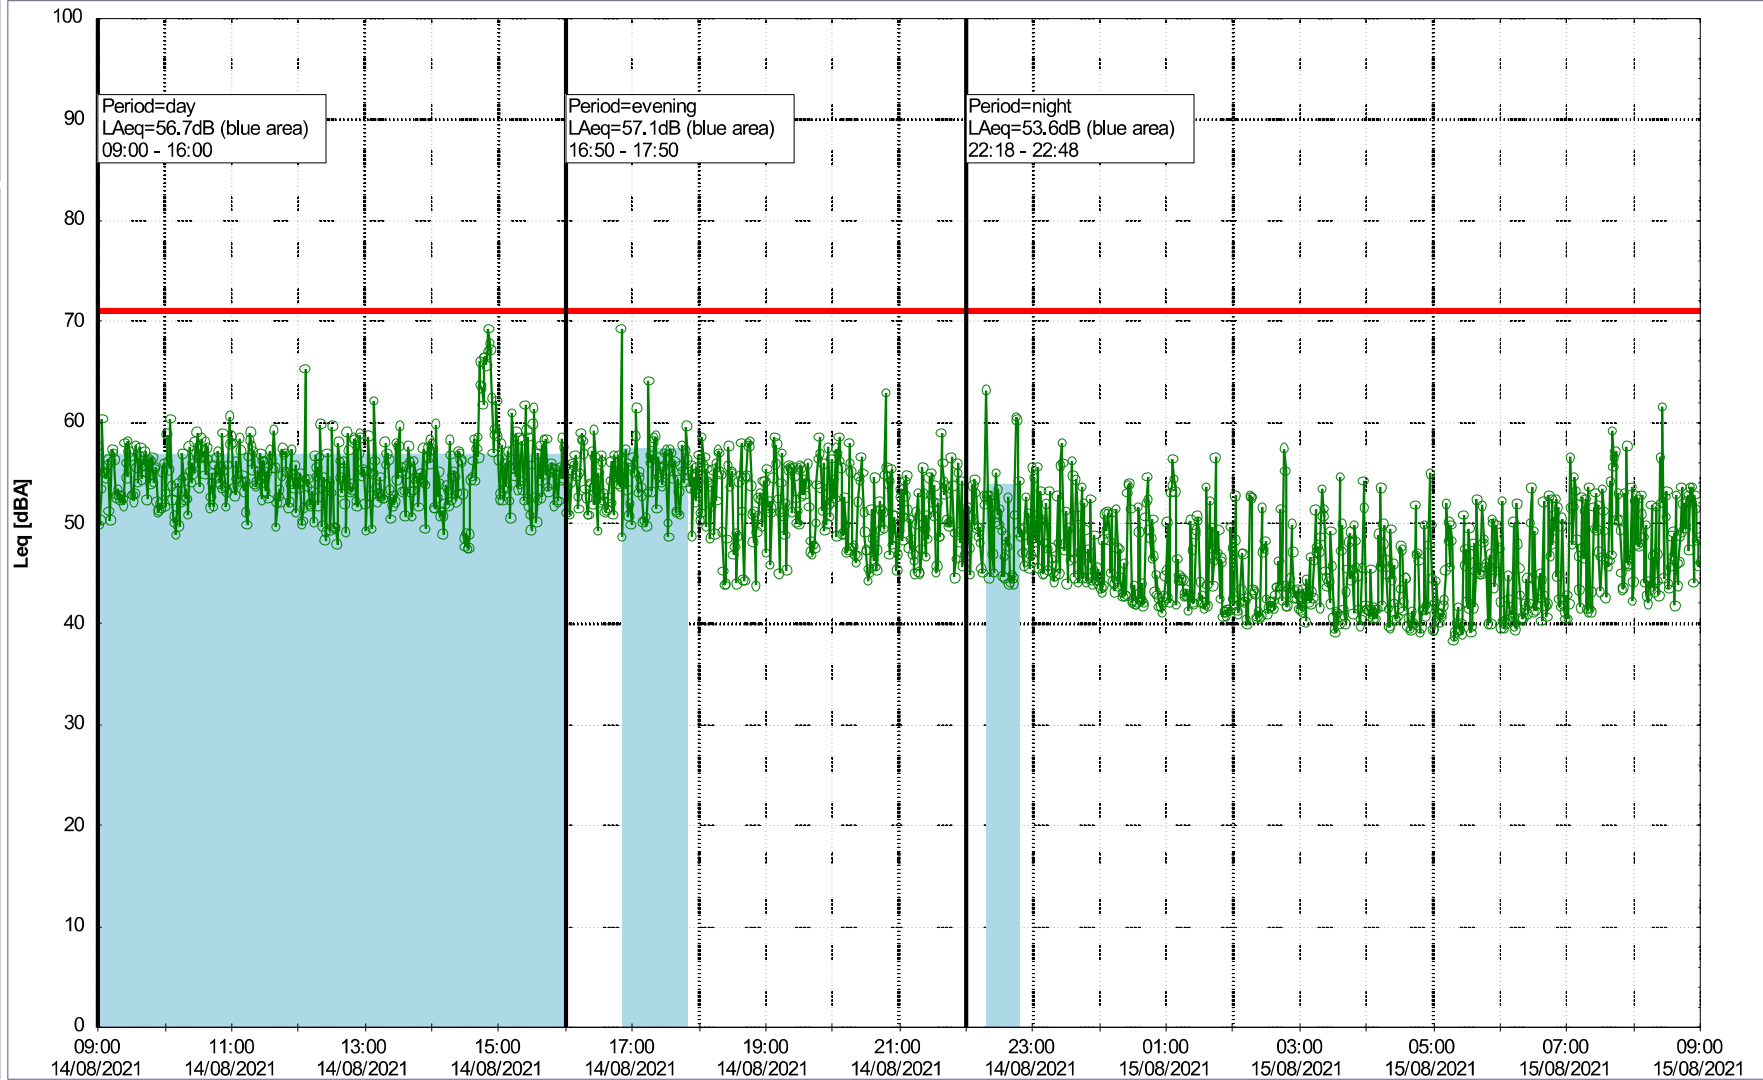

### Noise Time Related Diagram

13/08/2021  
14/08/2021

○○○○ NEL\_NS01

Project: Kronos Sydhavnen  
Construction: Ny Ellebjerg  
Location: N-V

Plan View

Remarks

...

### Noise Time Related Diagram

14/08/2021  
15/08/2021

○○○○ NEL\_NS01

Project: Kronos Sydhavnen  
Construction: Ny Ellebjerg  
Location: N-V

Plan View

Remarks

...