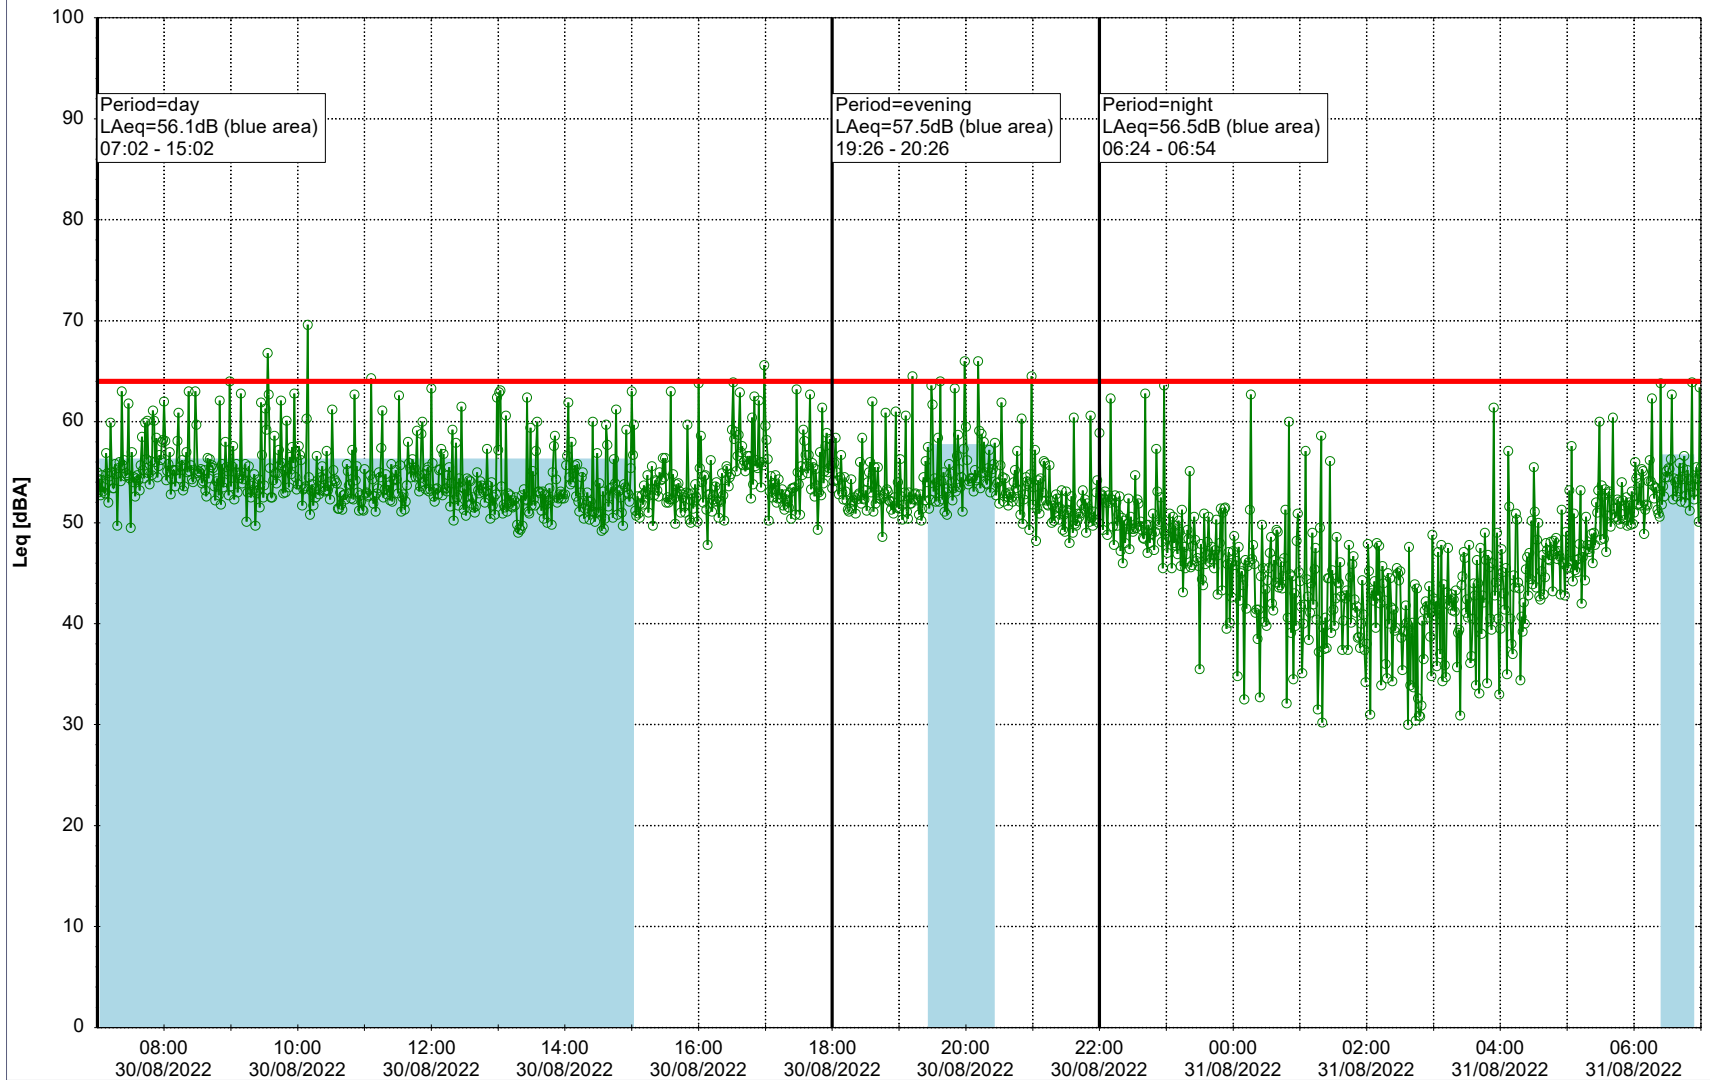

30/08/2022
31/08/2022

Plan View

Remarks

...

Noise Time Related Diagram

○○○ GAB_NS01

Project: Kronos Sydhavnen
Construction: Gåsebæk
Location: N-V

31/08/2022
01/09/2022

Plan View

Remarks

...

Noise Time Related Diagram

○○○ GAB_NS01

Project: Kronos Sydhavnen
Construction: Gåsebæk
Location: N-V

Plan View

Remarks

...

Noise Time Related Diagram

01/09/2022
02/09/2022

○○○ GAB_NS01

Project: Kronos Sydhavnen
Construction: Gåsebæk
Location: N-V

02/09/2022
03/09/2022

Plan View

Remarks

03/09/2022
04/09/2022

○○○ GAB_NS01

Project: Kronos Sydhavnen
Construction: Gåsebæk
Location: N-V

04/09/2022
05/09/2022

Plan View

Remarks

...

Noise Time Related Diagram