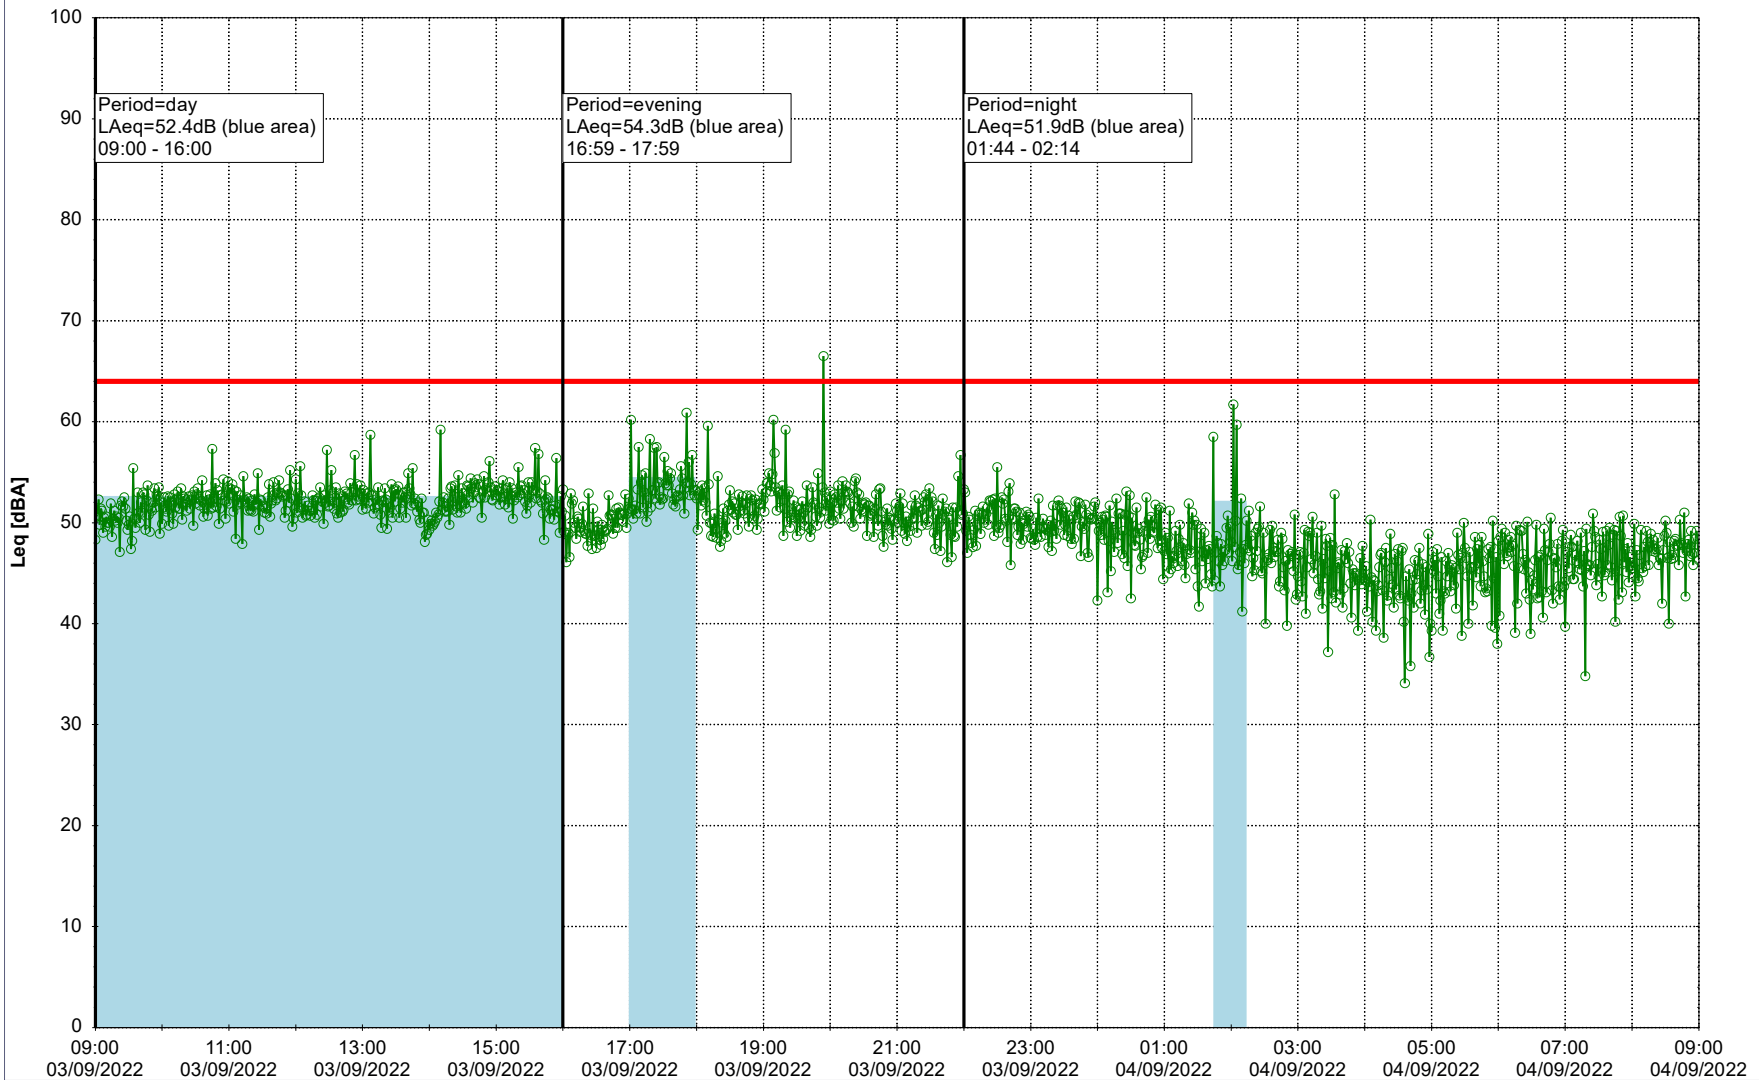

...

Noise Time Related Diagram

○○○ GAB_NS01

Project: Kronos Sydhavnen
Construction: Gåsebæk
Location: N-V

Plan View

Remarks

...

Noise Time Related Diagram

03/09/2022
04/09/2022

○○○ GAB_NS01

Project: Kronos Sydhavnen
Construction: Gåsebæk
Location: N-V

04/09/2022
05/09/2022

Plan View

Remarks

...

Noise Time Related Diagram