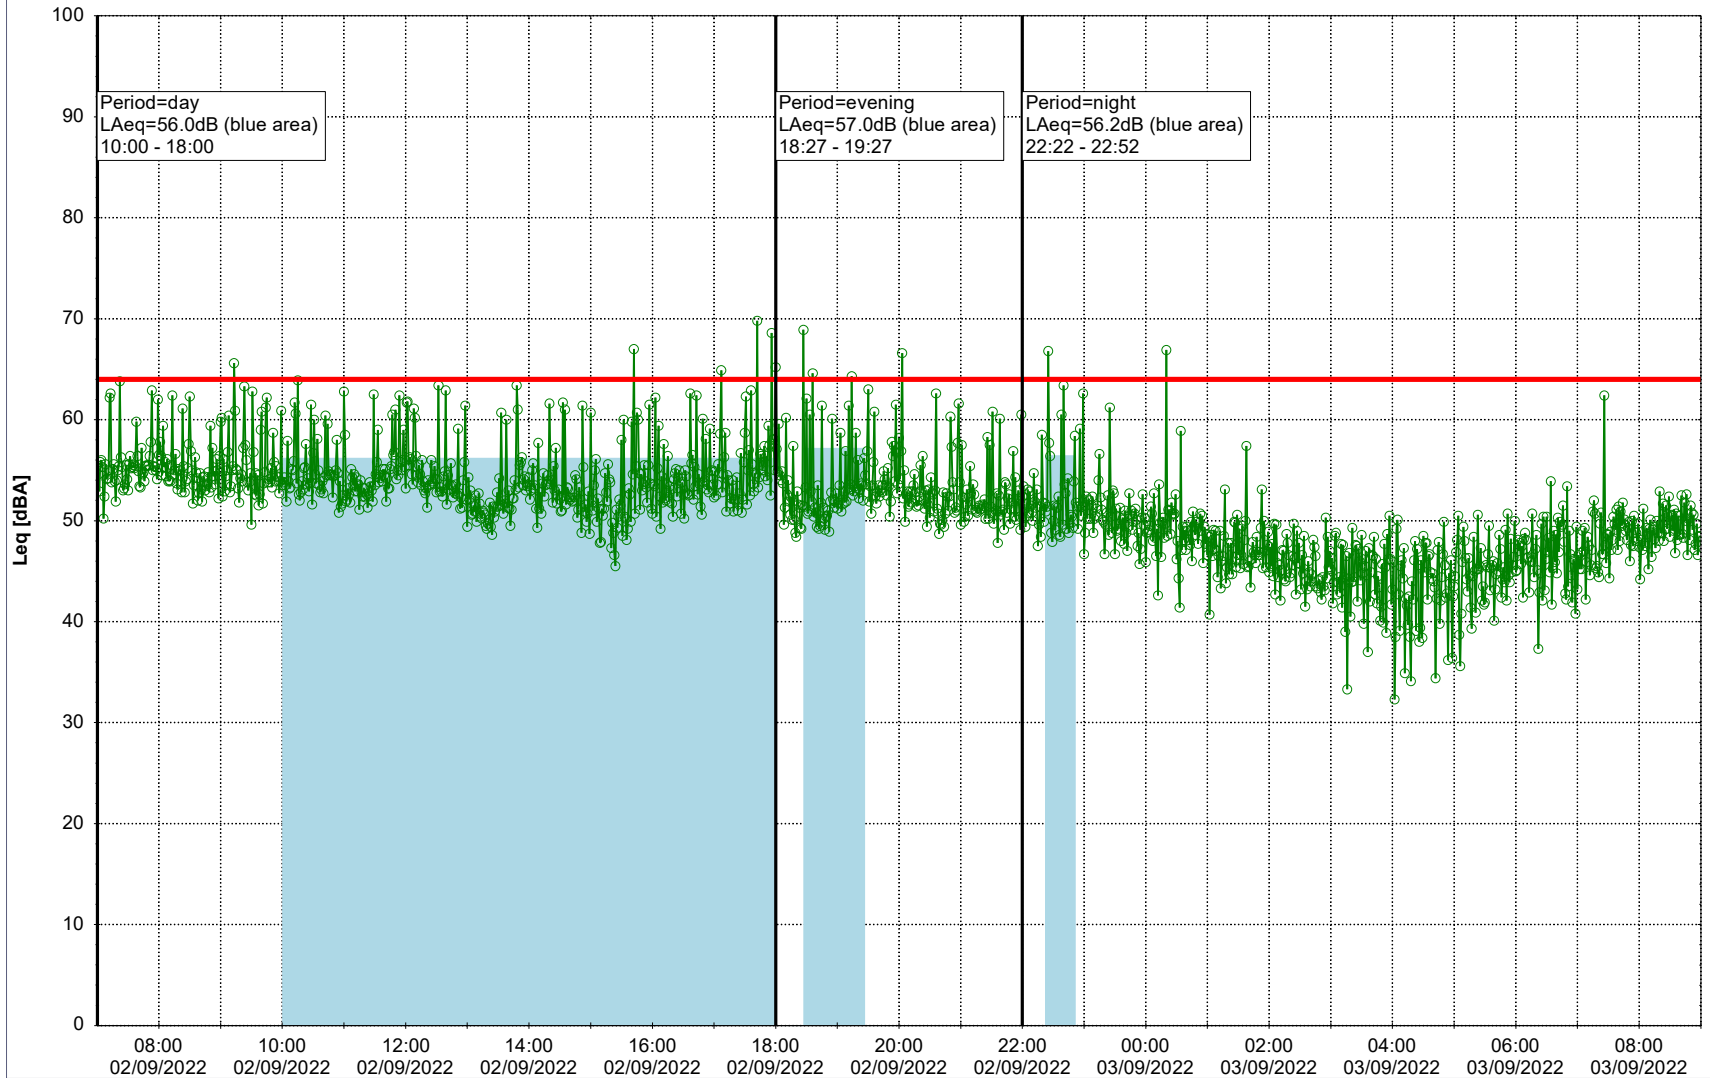

Plan View

Remarks

...

Noise Time Related Diagram

○○○ GAB_NS01

Project: Kronos Sydhavnen
Construction: Gåsebæk
Location: N-V

Plan View

Remarks

...

Noise Time Related Diagram

01/09/2022
02/09/2022

○○○ GAB_NS01

Project: Kronos Sydhavnen
Construction: Gåsebæk
Location: N-V

02/09/2022
03/09/2022

Plan View

Remarks

...

Noise Time Related Diagram

○○○ GAB_NS01

Project: Kronos Sydhavnen
Construction: Gåsebæk
Location: N-V

Plan View

Remarks

...

Noise Time Related Diagram

03/09/2022
04/09/2022

○○○ GAB_NS01

Project: Kronos Sydhavnen
Construction: Gåsebæk
Location: N-V

04/09/2022
05/09/2022

Plan View

Remarks

...

Noise Time Related Diagram