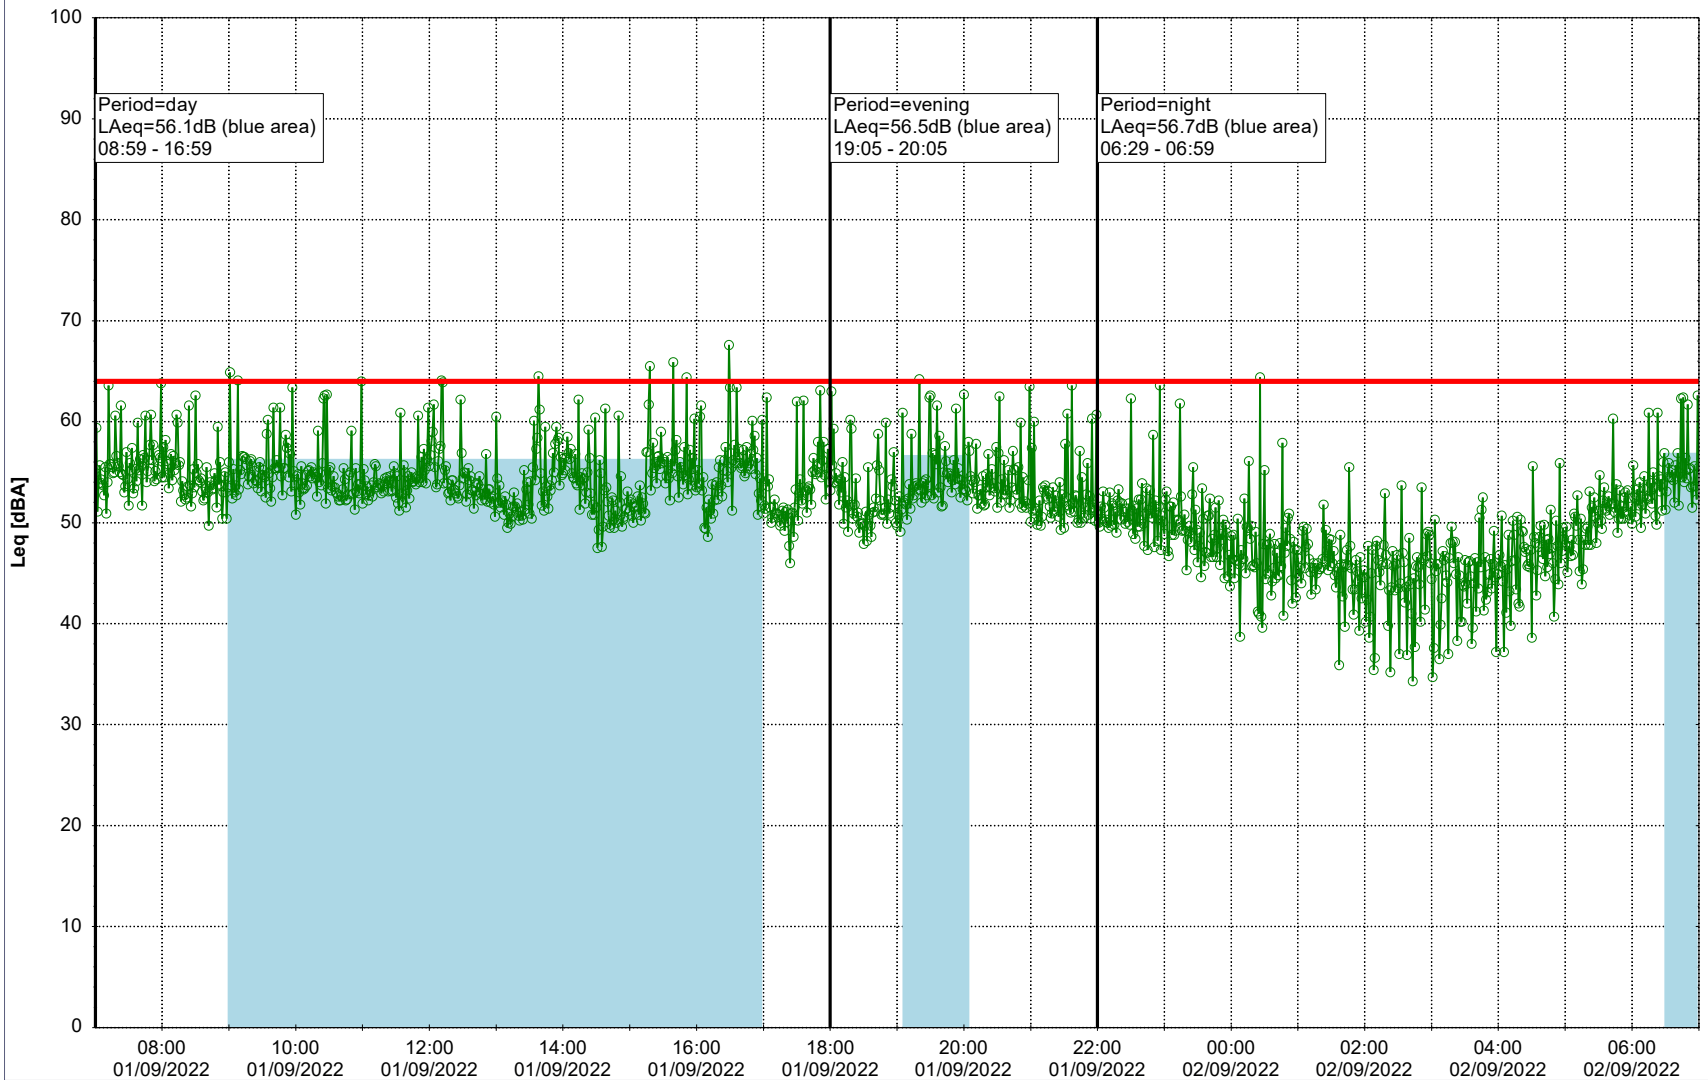

Plan View

Remarks

...

Noise Time Related Diagram

○○○ GAB_NS01

Project: Kronos Sydhavnen
Construction: Gåsebæk
Location: N-V

Plan View

Remarks

...

Noise Time Related Diagram

01/09/2022
02/09/2022

○○○ GAB_NS01

Project: Kronos Sydhavnen
Construction: Gåsebæk
Location: N-V

02/09/2022
03/09/2022

Plan View

Remarks

...

Noise Time Related Diagram

○○○ GAB_NS01

Project: Kronos Sydhavnen
Construction: Gåsebæk
Location: N-V

Plan View

Remarks

...

Noise Time Related Diagram

03/09/2022
04/09/2022

○○○ GAB_NS01

Project: Kronos Sydhavnen
Construction: Gåsebæk
Location: N-V

04/09/2022
05/09/2022

Plan View

Remarks

...

Noise Time Related Diagram