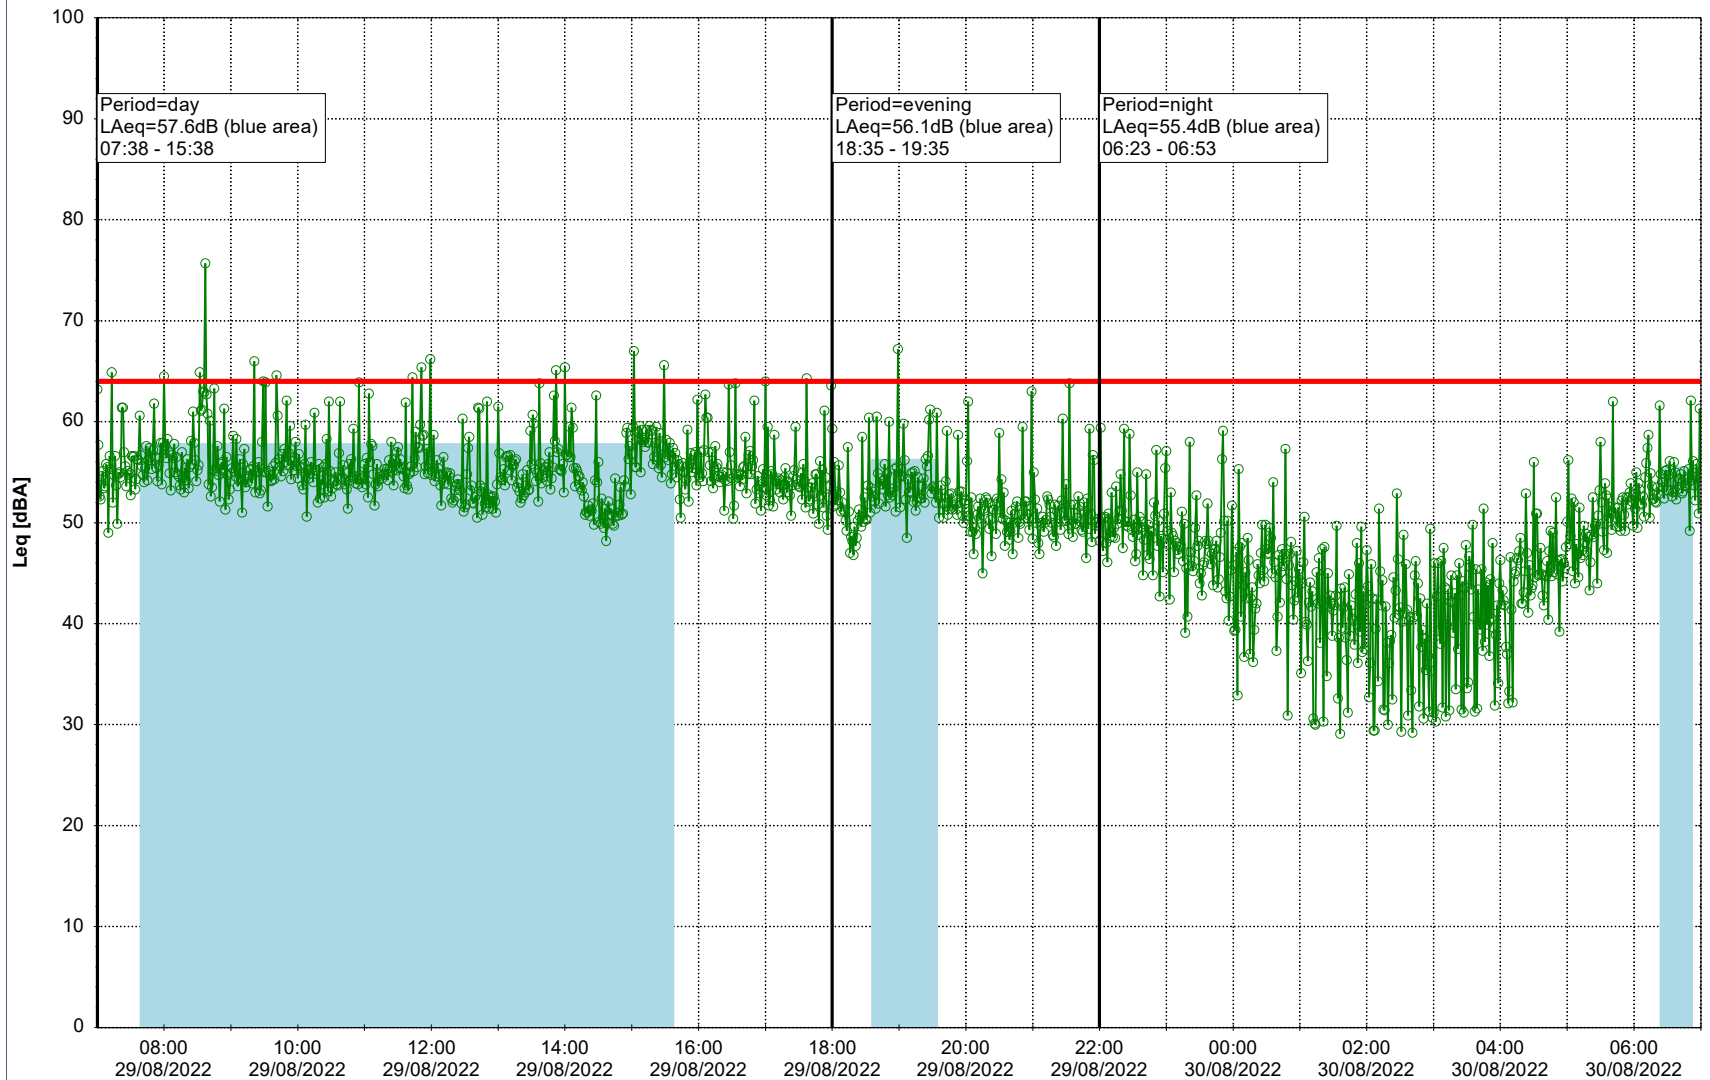

Project: Kronos Sydhavnen
Construction: Gåsebæk
Location: N-V

29/08/2022
30/08/2022

Plan View

Remarks

...

Noise Time Related Diagram

○○○ GAB_NS01

Project: Kronos Sydhavnen
Construction: Gåsebæk
Location: N-V

30/08/2022
31/08/2022

Plan View

Remarks

...

Noise Time Related Diagram

○○○ GAB_NS01

Project: Kronos Sydhavnen
Construction: Gåsebæk
Location: N-V

31/08/2022
01/09/2022

Plan View

Remarks

...

Noise Time Related Diagram

○○○ GAB_NS01

Project: Kronos Sydhavnen
Construction: Gåsebæk
Location: N-V

Plan View

Remarks

...

Noise Time Related Diagram

01/09/2022
02/09/2022

○○○ GAB_NS01

Project: Kronos Sydhavnen
Construction: Gåsebæk
Location: N-V

02/09/2022
03/09/2022

Plan View

Remarks