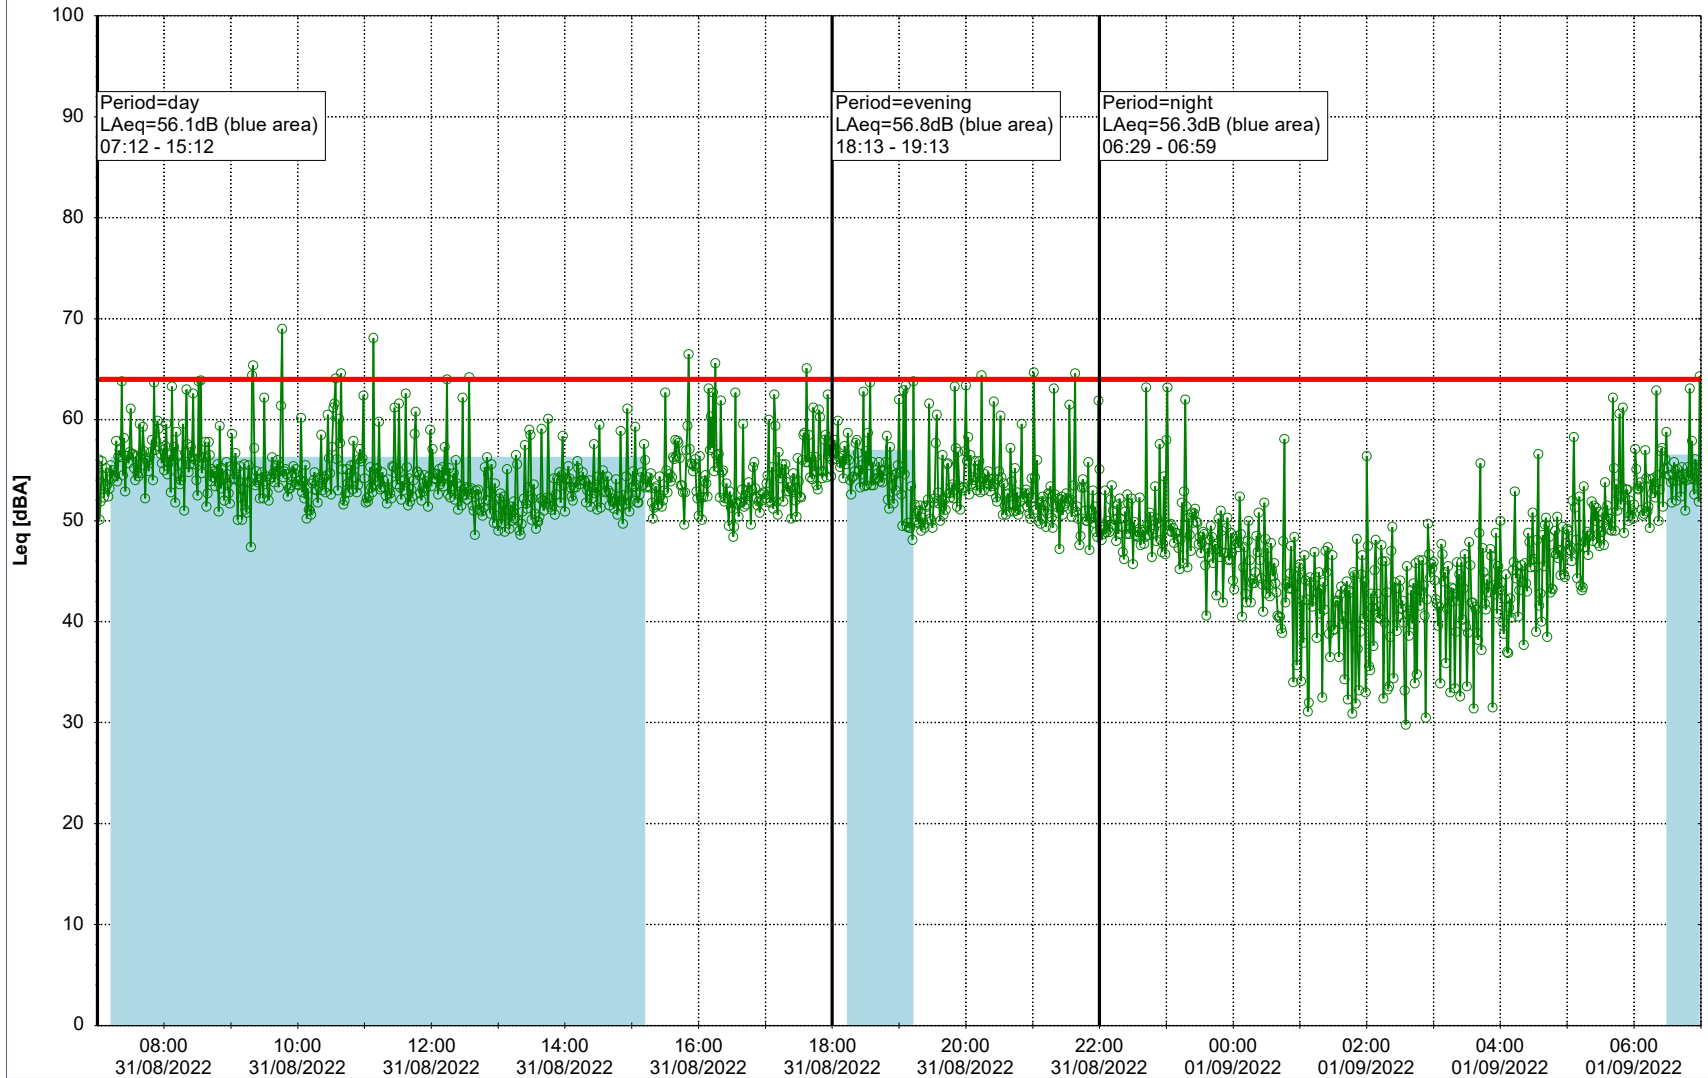

Plan View

Remarks

...

Noise Time Related Diagram

○○○ GAB_NS01

Project: Kronos Sydhavnen
Construction: Gåsebæk
Location: N-V

Plan View

Remarks

...

Noise Time Related Diagram

01/09/2022
02/09/2022

○○○ GAB_NS01

Project: Kronos Sydhavnen
Construction: Gåsebæk
Location: N-V

02/09/2022
03/09/2022

Plan View

Remarks

...

Noise Time Related Diagram

○○○ GAB_NS01

Project: Kronos Sydhavnen
Construction: Gåsebæk
Location: N-V

Plan View

Remarks

...

Noise Time Related Diagram

03/09/2022
04/09/2022

○○○ GAB_NS01

Project: Kronos Sydhavnen
Construction: Gåsebæk
Location: N-V

04/09/2022
05/09/2022

Plan View

Remarks

...

Noise Time Related Diagram