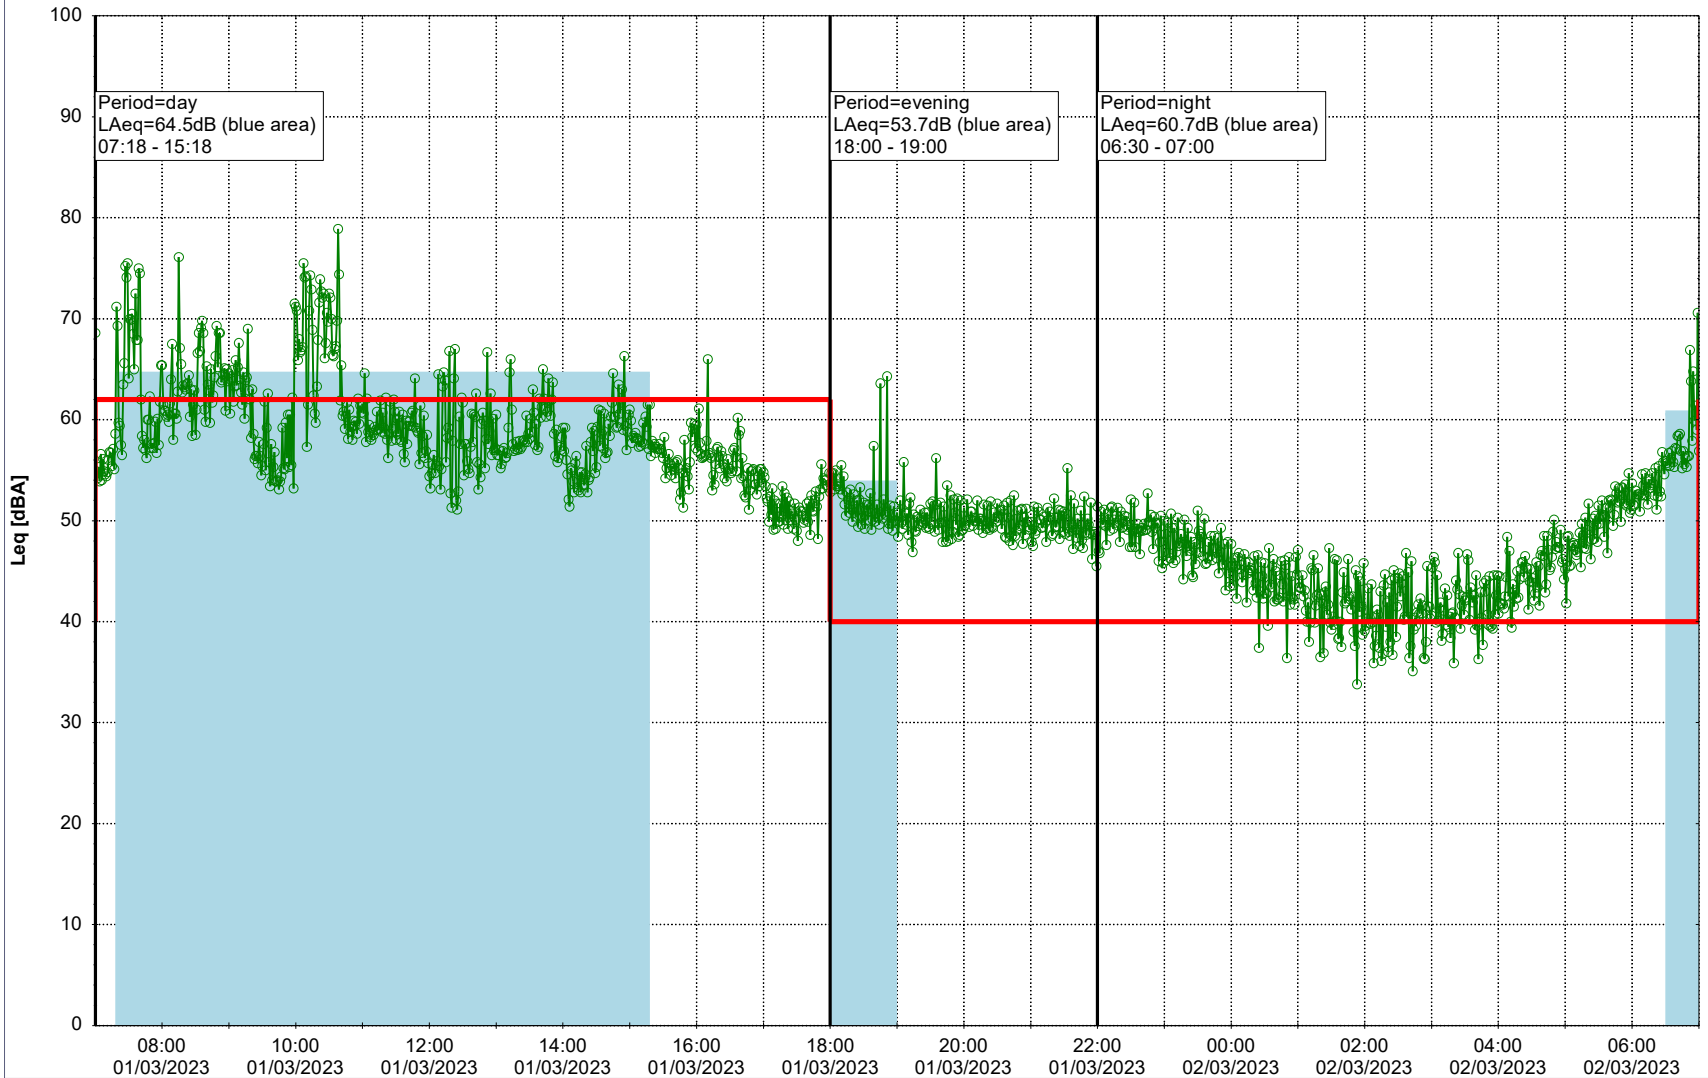

0 5 10 15 20 [m]

Remarks

...

Noise Time Related Diagram

01/03/2023
02/03/2023

○○○○ SLU_NS01

Project: Kronos Sydhavnen
Construction: Sluseholmen
Location: N-V

Plan View

0 5 10 15 20 [m]

Remarks

...

Noise Time Related Diagram

02/03/2023
03/03/2023

○○○○ SLU_NS01

Project: Kronos Sydhavnen
Construction: Sluseholmen
Location: N-V

Plan View

0 5 10 15 20 [m]

Remarks

...

Noise Time Related Diagram

03/03/2023

04/03/2023

SLU_NS01

Project: Kronos Sydhavnen
Construction: Sluseholmen
Location: N-V

Plan View

Remarks

...

Noise Time Related Diagram

04/03/2023
05/03/2023

○○○○ SLU_NS01

Project: Kronos Sydhavnen
Construction: Sluseholmen
Location: N-V

Plan View