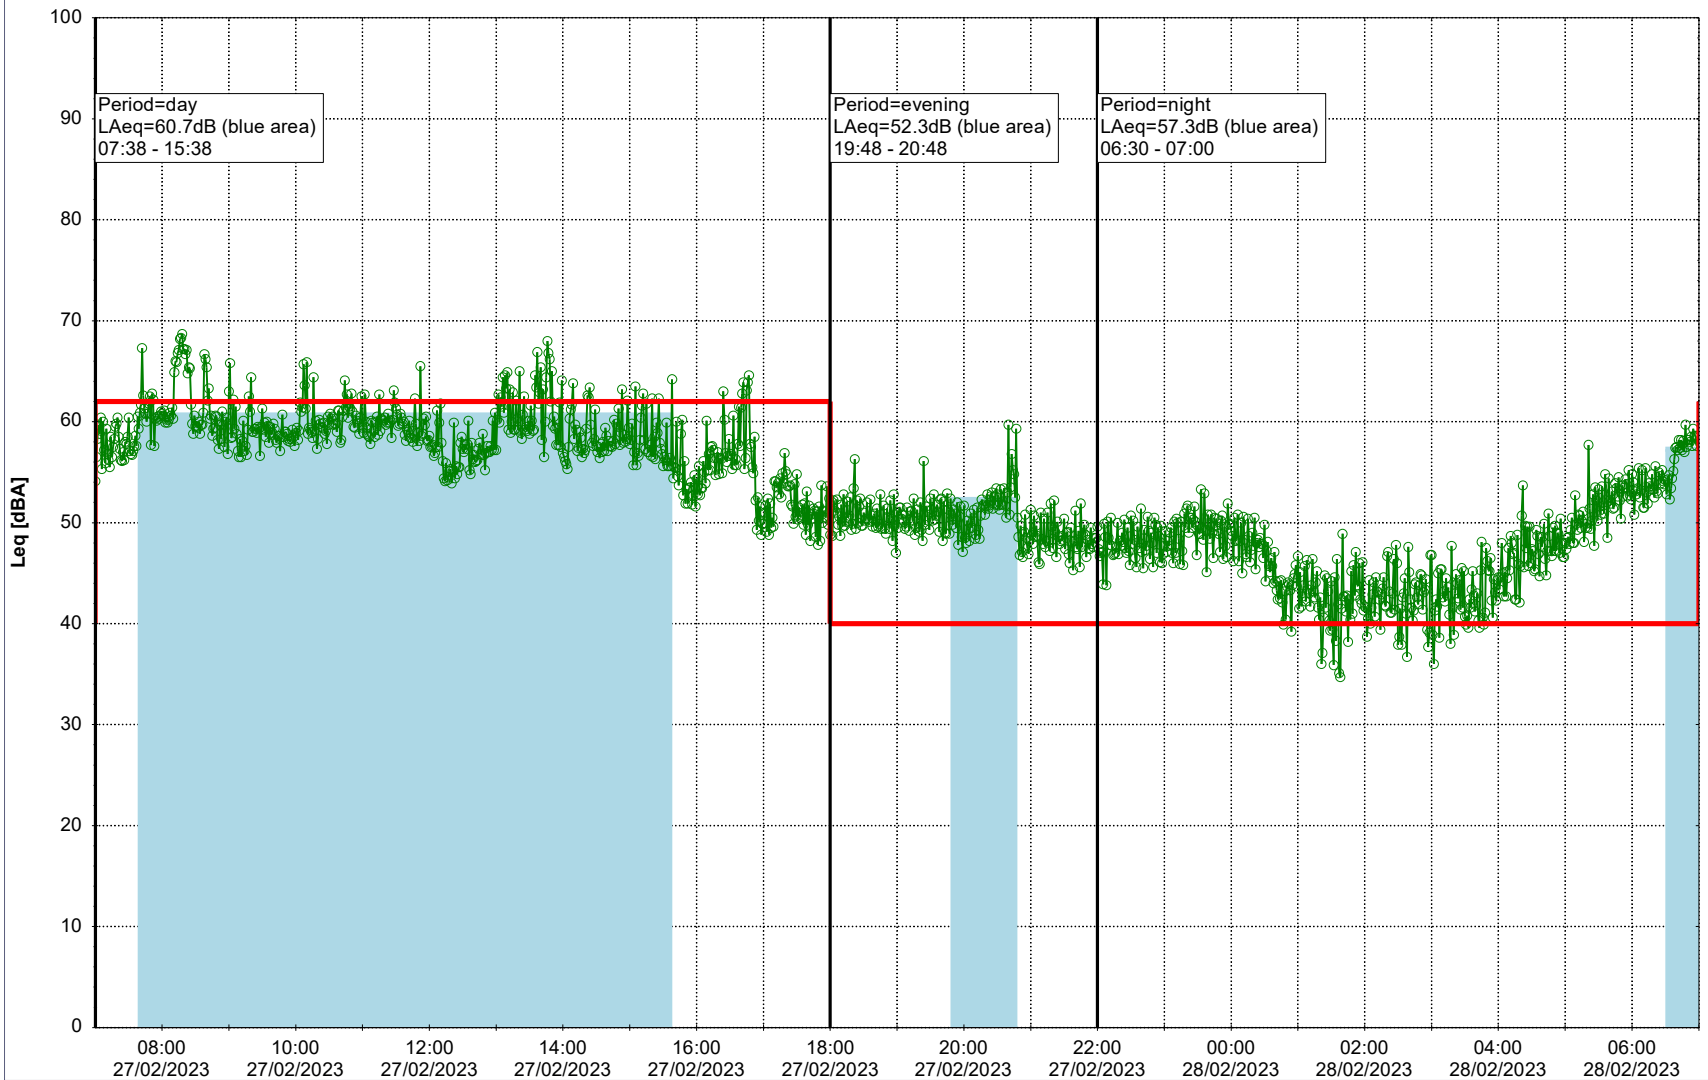

Project: Kronos Sydhavnen
Construction: Sluseholmen
Location: N-V

Plan View

Remarks

...

Noise Time Related Diagram

27/02/2023
28/02/2023

SLU_NS01

Project: Kronos Sydhavnen
Construction: Sluseholmen
Location: N-V

Plan View

Remarks

...

Noise Time Related Diagram

28/02/2023
01/03/2023

○○○○ SLU_NS01

Project: Kronos Sydhavnen
Construction: Sluseholmen
Location: N-V

Plan View

0 5 10 15 20 [m]

Remarks

...

Noise Time Related Diagram

01/03/2023
02/03/2023

○○○○ SLU_NS01

Project: Kronos Sydhavnen
Construction: Sluseholmen
Location: N-V

Plan View

Plan View

Remarks

...

Noise Time Related Diagram

04/03/2023
05/03/2023

○○○○ SLU_NS01

Project: Kronos Sydhavnen
Construction: Sluseholmen
Location: N-V

Plan View