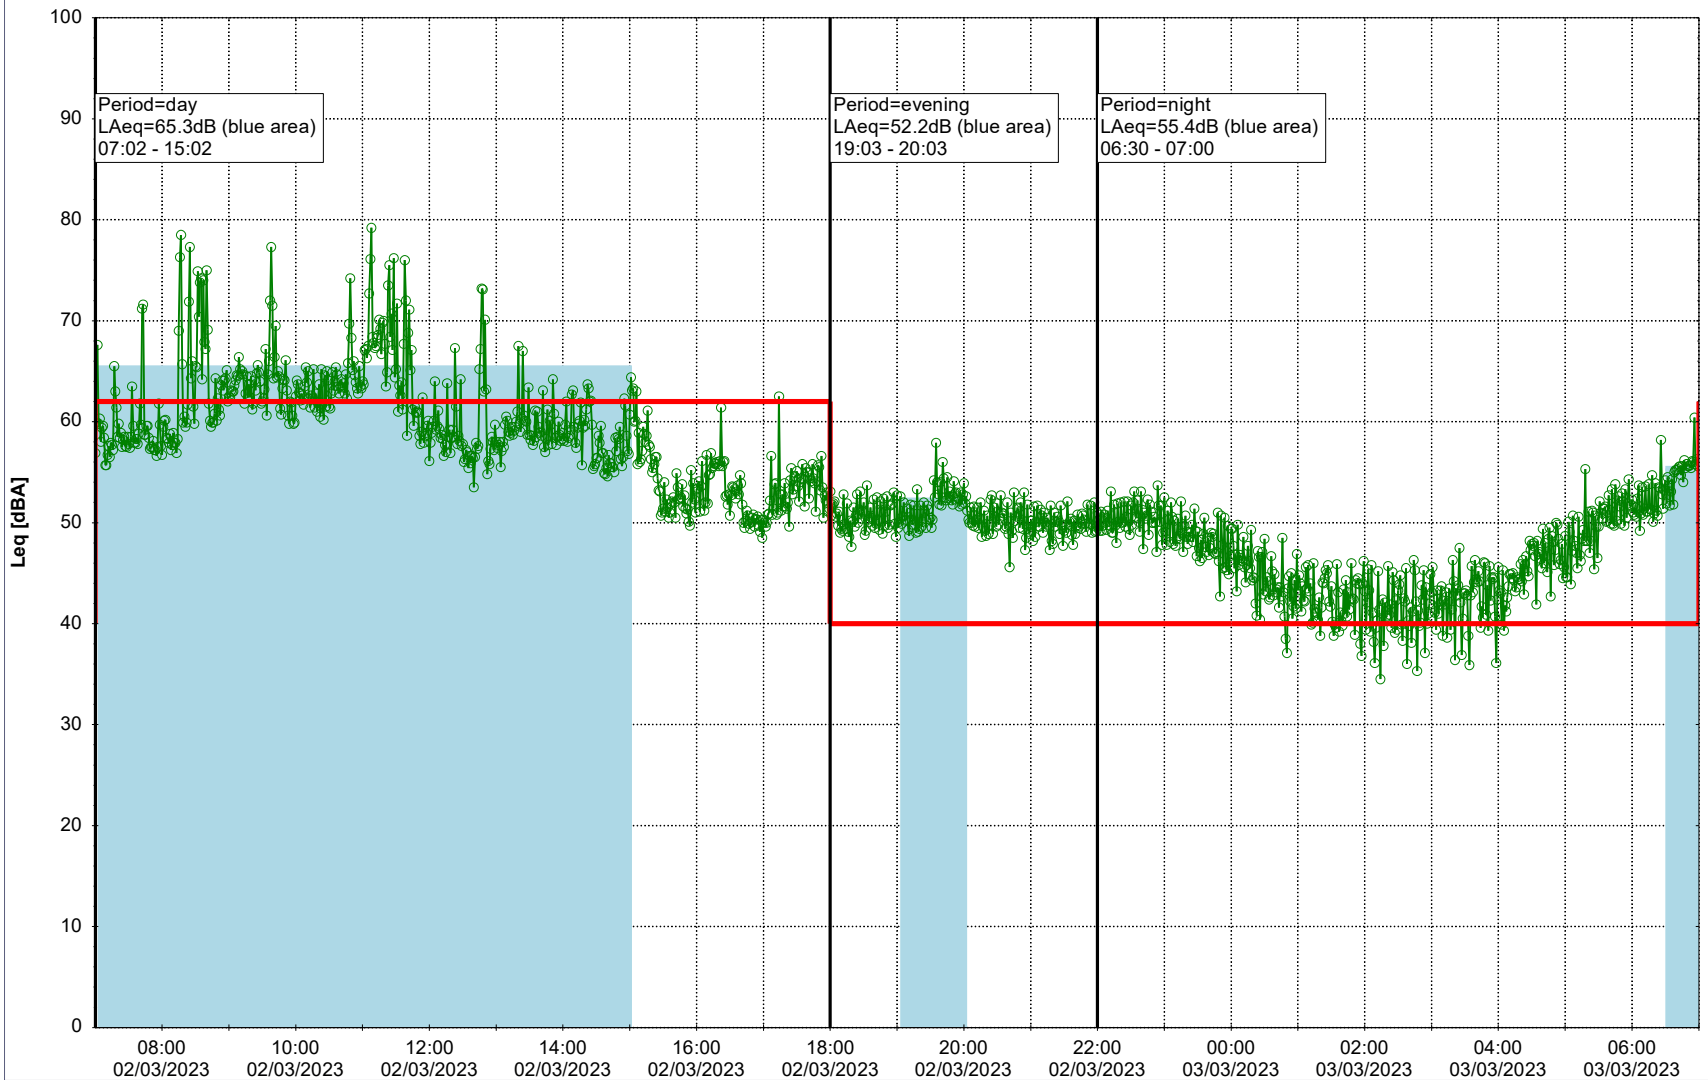

0 5 10 15 20 [m]

Remarks

...

Noise Time Related Diagram

02/03/2023
03/03/2023

○○○○ SLU_NS01

Project: Kronos Sydhavnen
Construction: Sluseholmen
Location: N-V

Plan View

0 5 10 15 20 [m]

Remarks

...

Noise Time Related Diagram

03/03/2023

04/03/2023

SLU_NS01

Project: Kronos Sydhavnen
Construction: Sluseholmen
Location: N-V

Plan View

Remarks

...

Noise Time Related Diagram

04/03/2023
05/03/2023

○○○○ SLU_NS01

Project: Kronos Sydhavnen
Construction: Sluseholmen
Location: N-V

Plan View