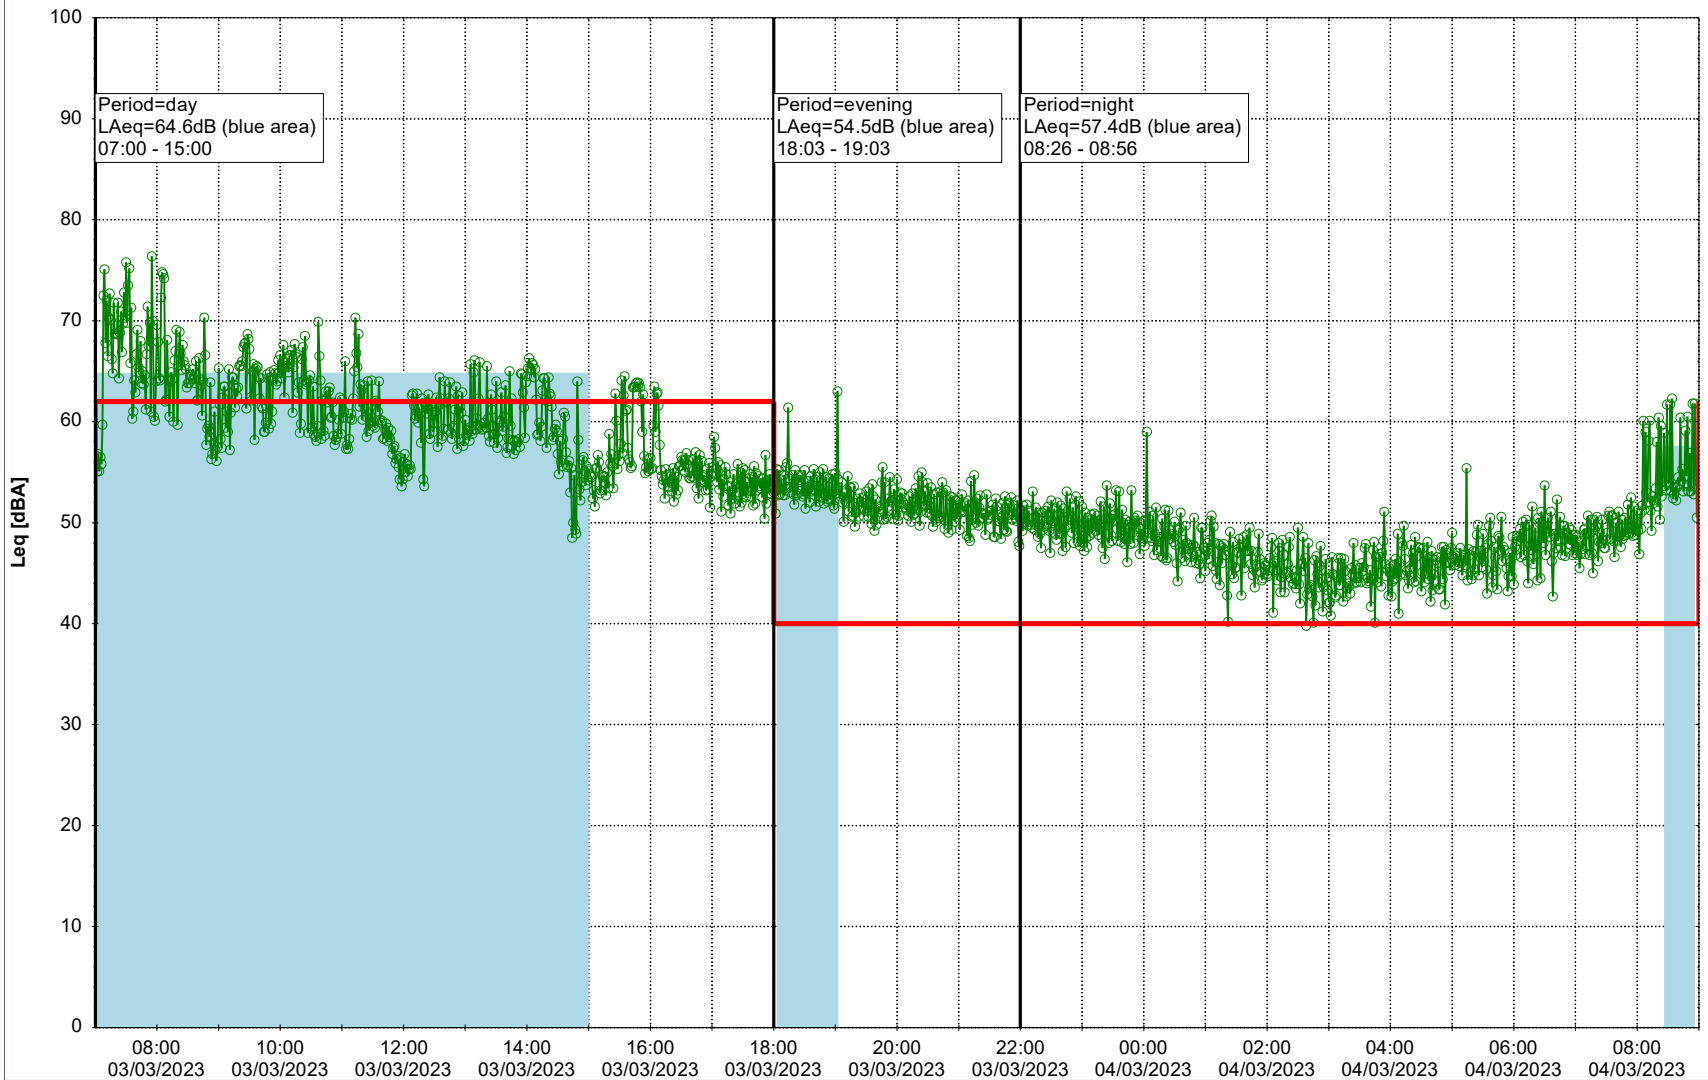

0 5 10 15 20 [m]

Remarks

...

Noise Time Related Diagram

03/03/2023

04/03/2023

SLU_NS01

Project: Kronos Sydhavnen
Construction: Sluseholmen
Location: N-V

Plan View

Remarks

...

Noise Time Related Diagram

04/03/2023
05/03/2023

○○○○ SLU_NS01

Project: Kronos Sydhavnen
Construction: Sluseholmen
Location: N-V

Plan View