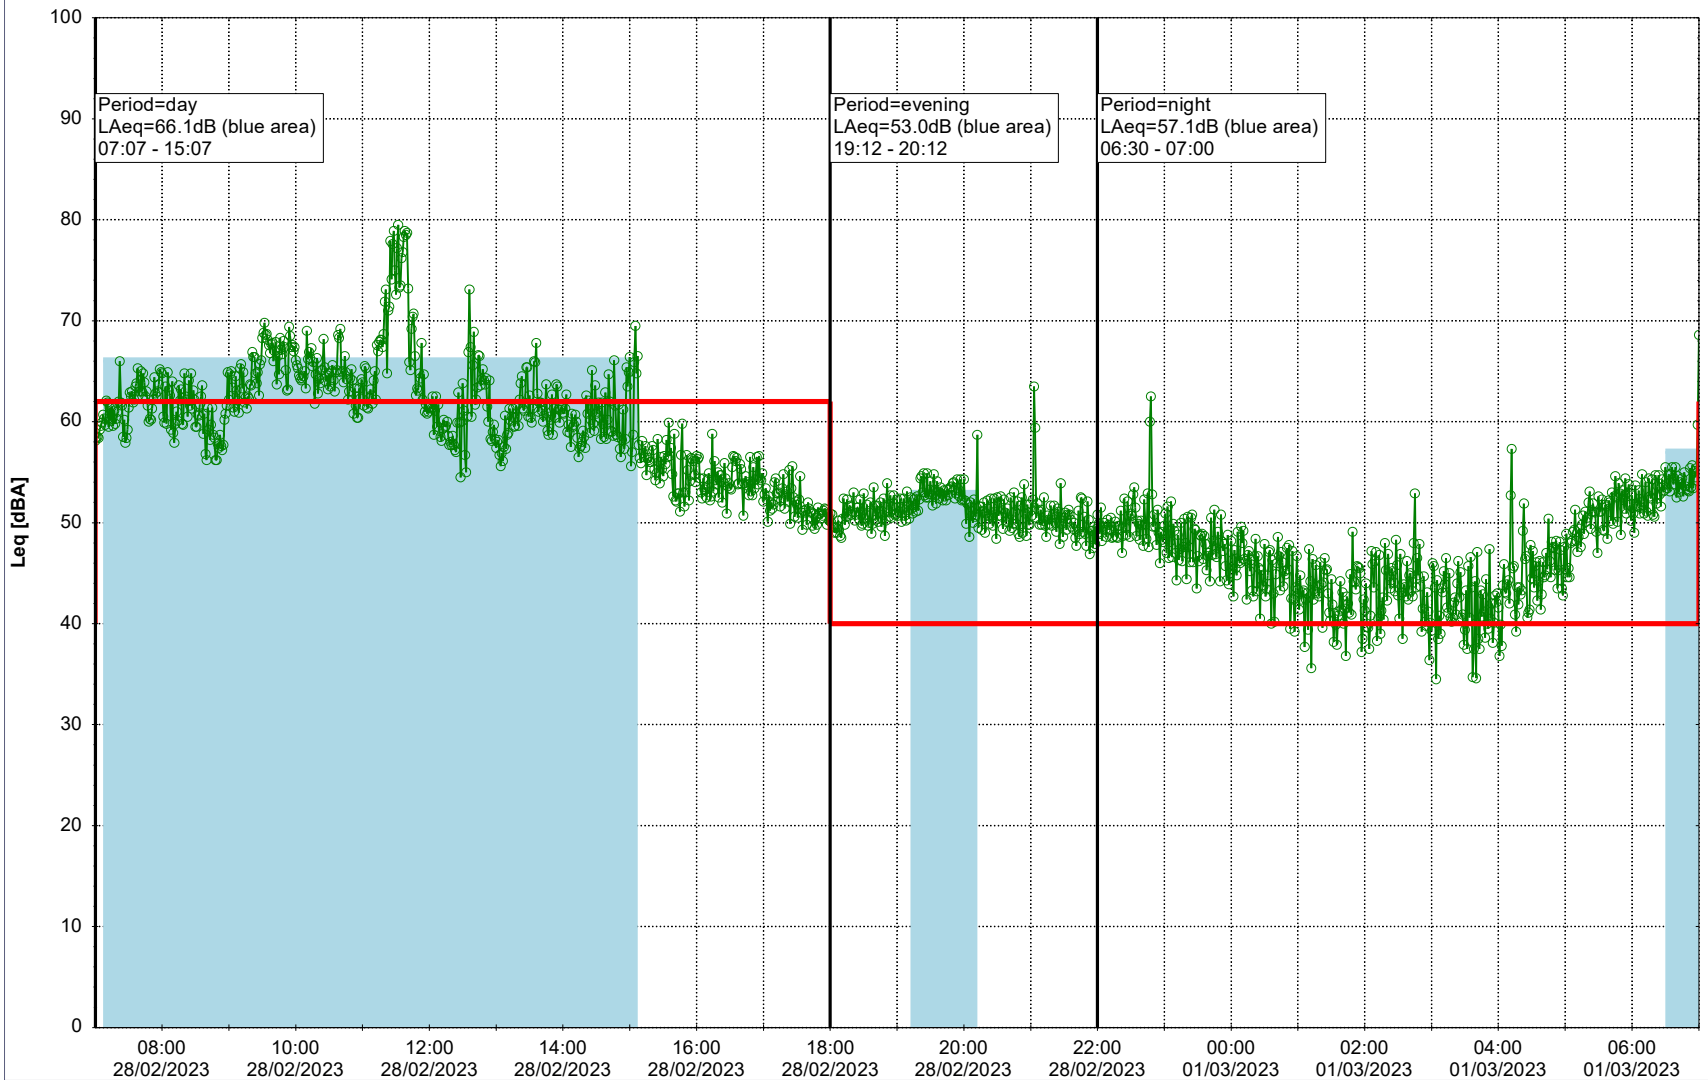

Plan View

Remarks

...

Noise Time Related Diagram

28/02/2023
01/03/2023

○○○○ SLU_NS01

Project: Kronos Sydhavnen
Construction: Sluseholmen
Location: N-V

Plan View

0 5 10 15 20 [m]

Remarks

...

Noise Time Related Diagram

01/03/2023
02/03/2023

○○○○ SLU_NS01

Project: Kronos Sydhavnen
Construction: Sluseholmen
Location: N-V

Plan View

0 5 10 15 20 [m]

Remarks

...

Noise Time Related Diagram

02/03/2023
03/03/2023

○○○○ SLU_NS01

Project: Kronos Sydhavnen
Construction: Sluseholmen
Location: N-V

Plan View

Plan View

Remarks

...

Noise Time Related Diagram

04/03/2023
05/03/2023

○○○○ SLU_NS01

Project: Kronos Sydhavnen
Construction: Sluseholmen
Location: N-V

Plan View