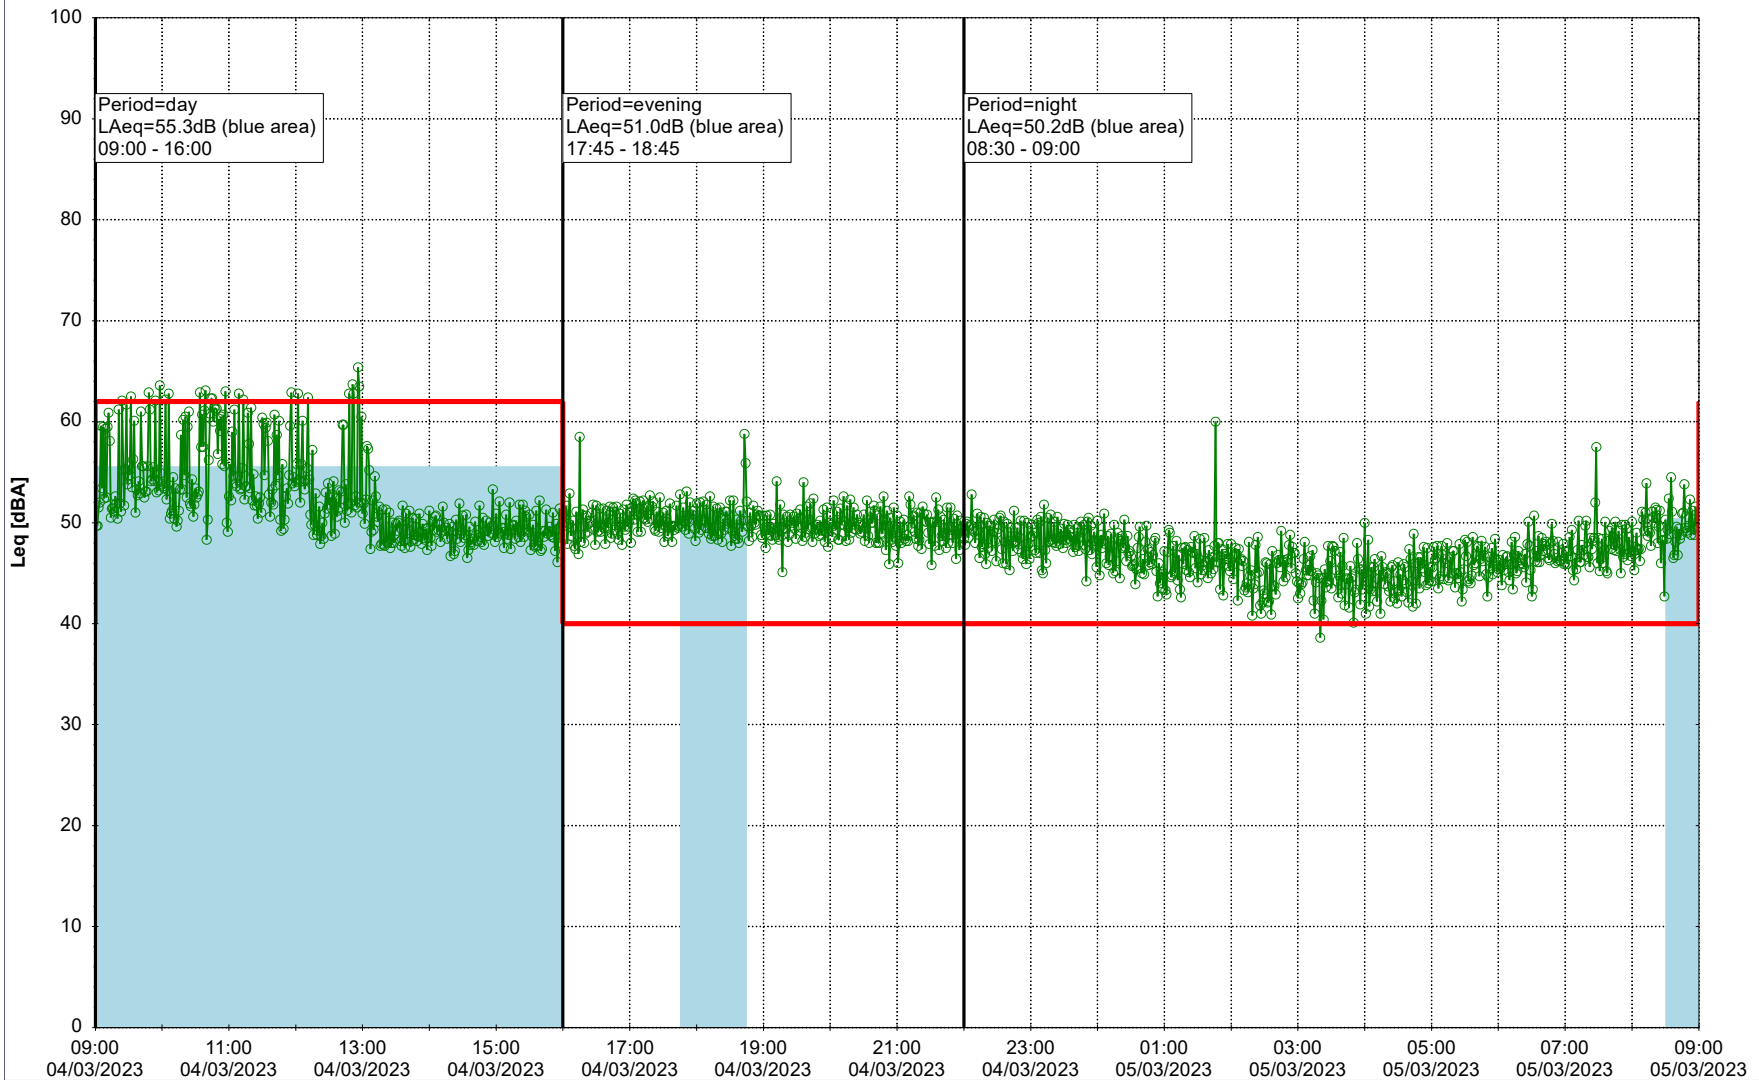

0 5 10 15 20 [m]

Remarks

...

Noise Time Related Diagram

03/03/2023

04/03/2023

SLU_NS01

Project: Kronos Sydhavnen
Construction: Sluseholmen
Location: N-V

Plan View

Remarks

...

Noise Time Related Diagram

04/03/2023
05/03/2023

○○○○ SLU_NS01

Project: Kronos Sydhavnen
Construction: Sluseholmen
Location: N-V

Plan View

0 5 10 15 20 [m]

Remarks

...

Noise Time Related Diagram

05/03/2023
06/03/2023

○○○○ SLU_NS01