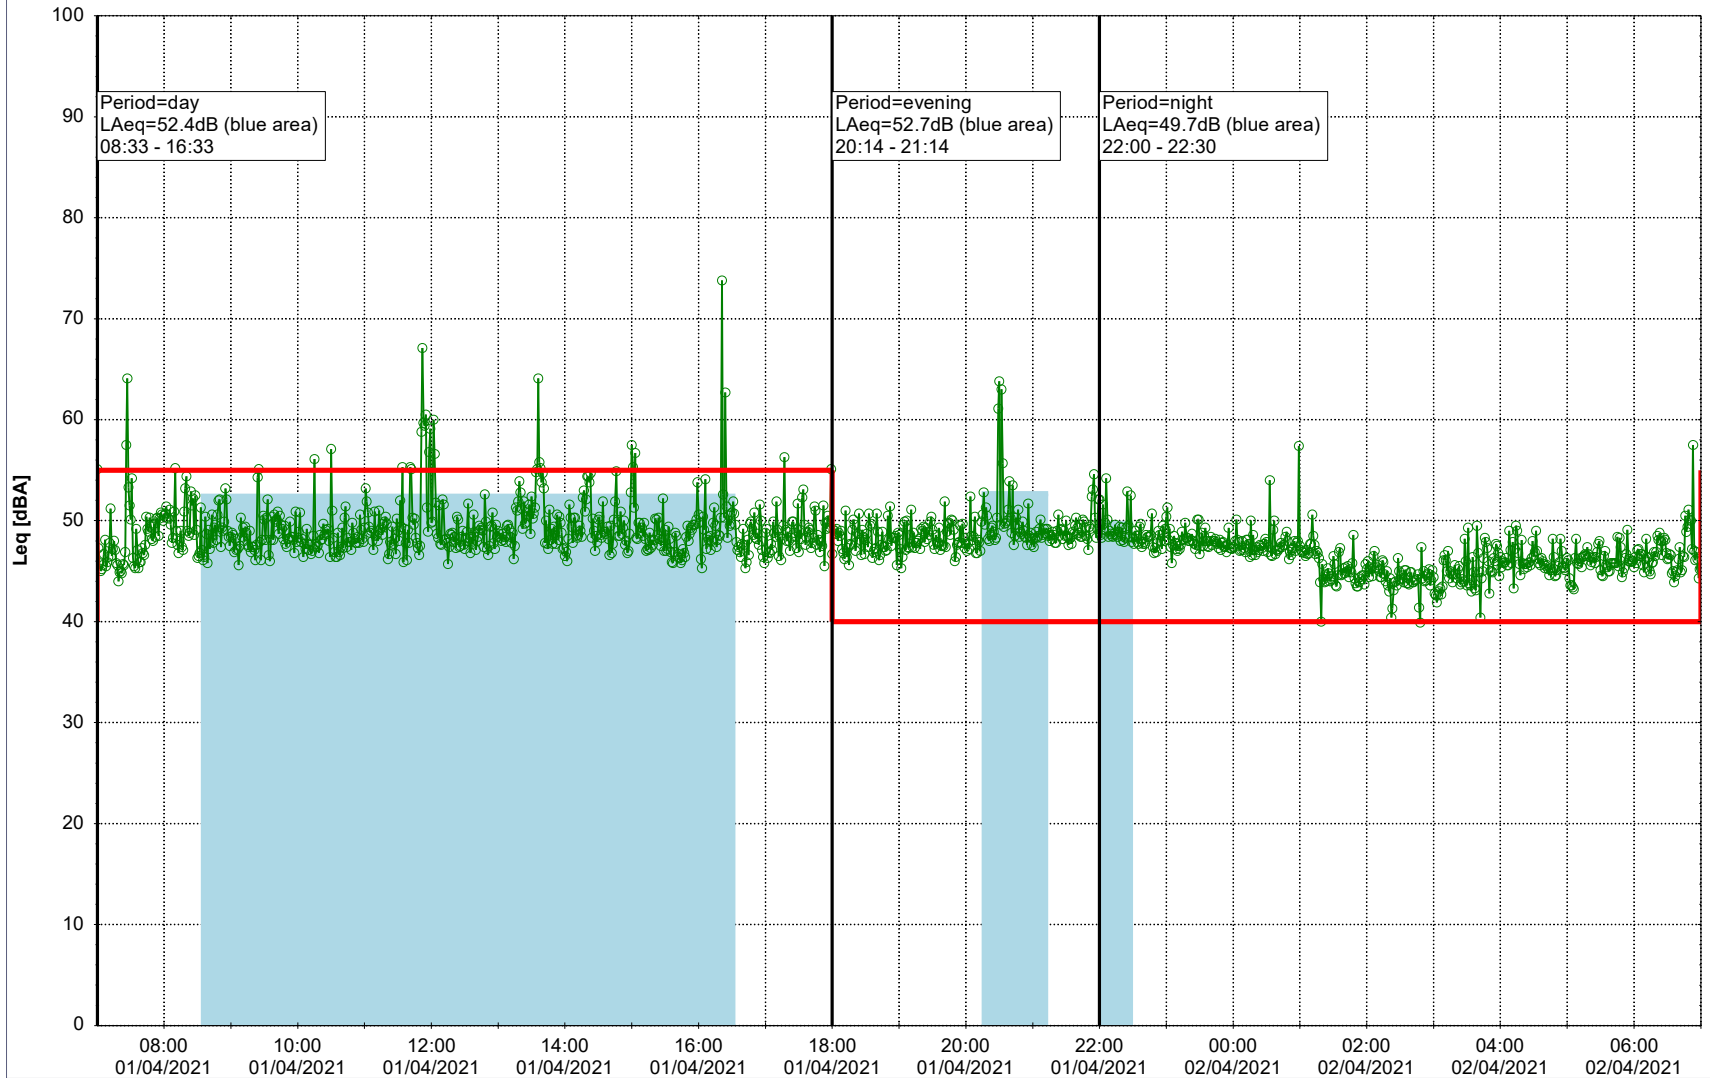

Remarks

...

Noise Time Related Diagram

○○○○ MOP_NS01

Project: Kronos Sydhavnen
Construction: Mozarts Plads
Location: N-V

Plan View

Remarks

...

Noise Time Related Diagram

01/04/2021
02/04/2021

○○○○ MOP_NS01

Project: Kronos Sydhavnen
Construction: Mozarts Plads
Location: N-V

Plan View

Remarks

...

Noise Time Related Diagram