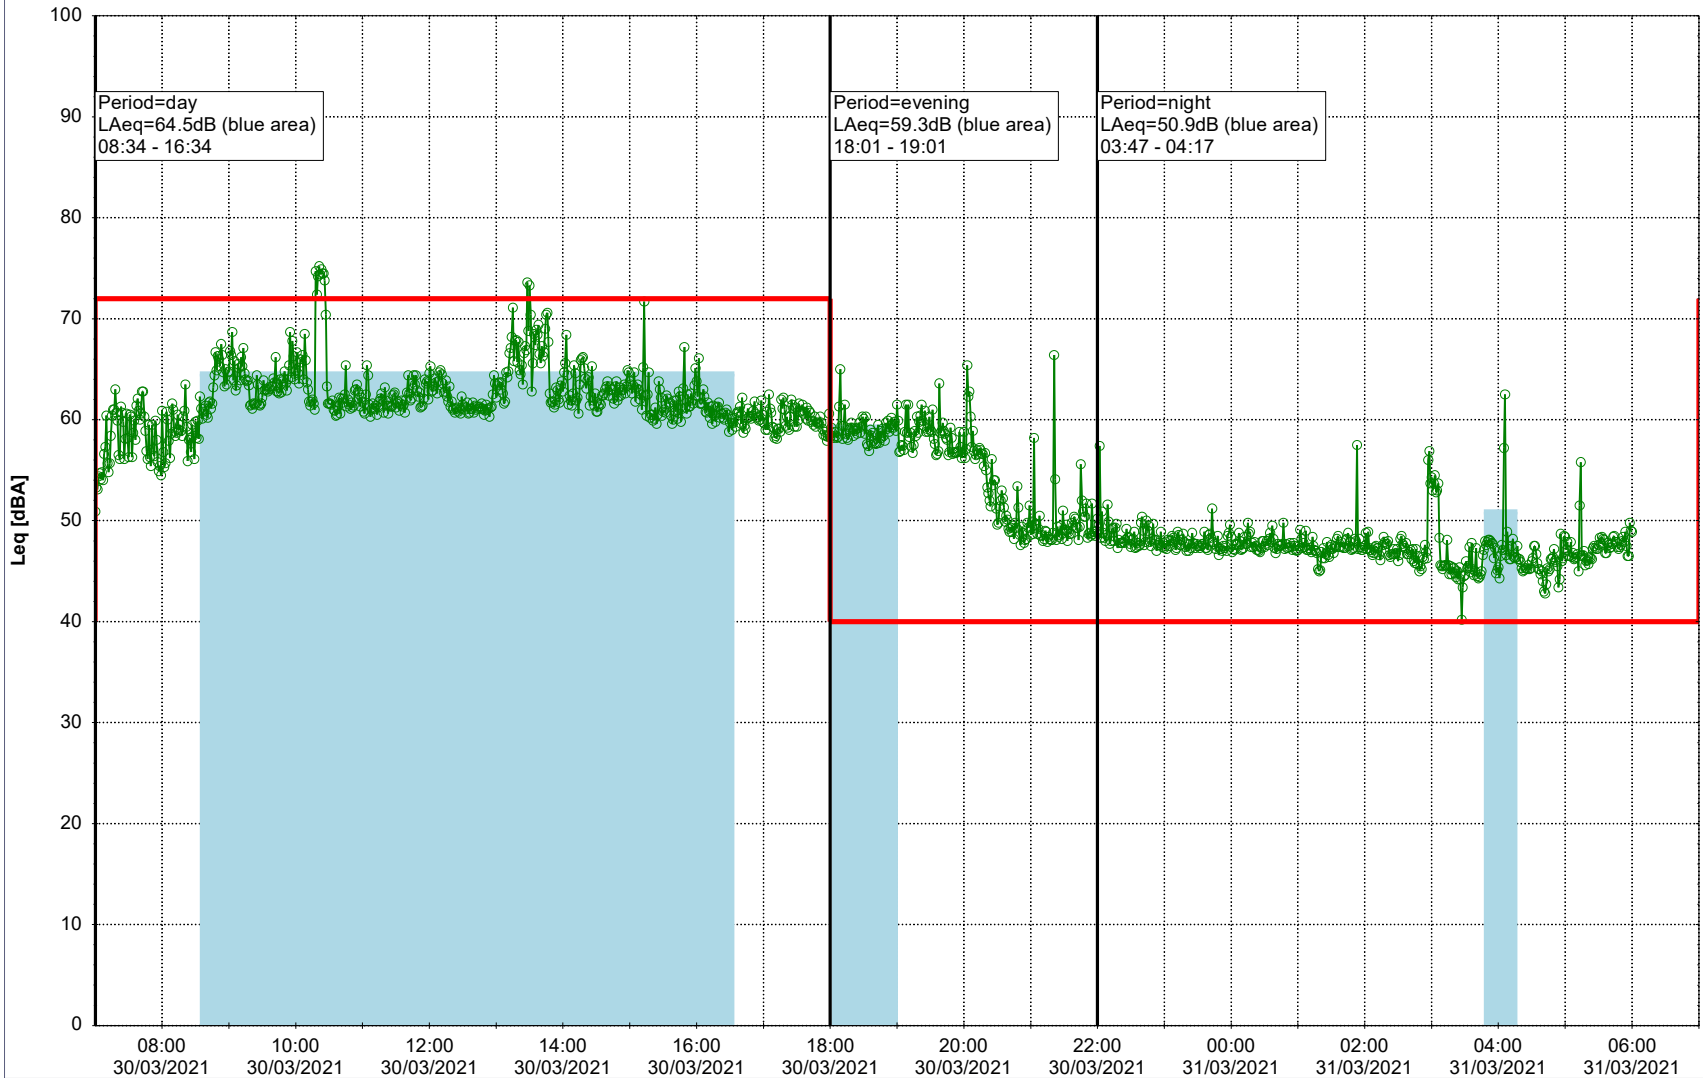

30/03/2021
31/03/2021

Noise Time Related Diagram

○○○○ MOP_NS01

Remarks

...

Project: Kronos Sydhavnen
Construction: Mozarts Plads
Location: N-V

31/03/2021
01/04/2021

Plan View

Remarks

...

Noise Time Related Diagram

○○○○ MOP_NS01

Project: Kronos Sydhavnen
Construction: Mozarts Plads
Location: N-V

Plan View

Remarks

...

Noise Time Related Diagram

01/04/2021
02/04/2021

○○○○ MOP_NS01

Project: Kronos Sydhavnen
Construction: Mozarts Plads
Location: N-V

Plan View

Remarks

...

Noise Time Related Diagram