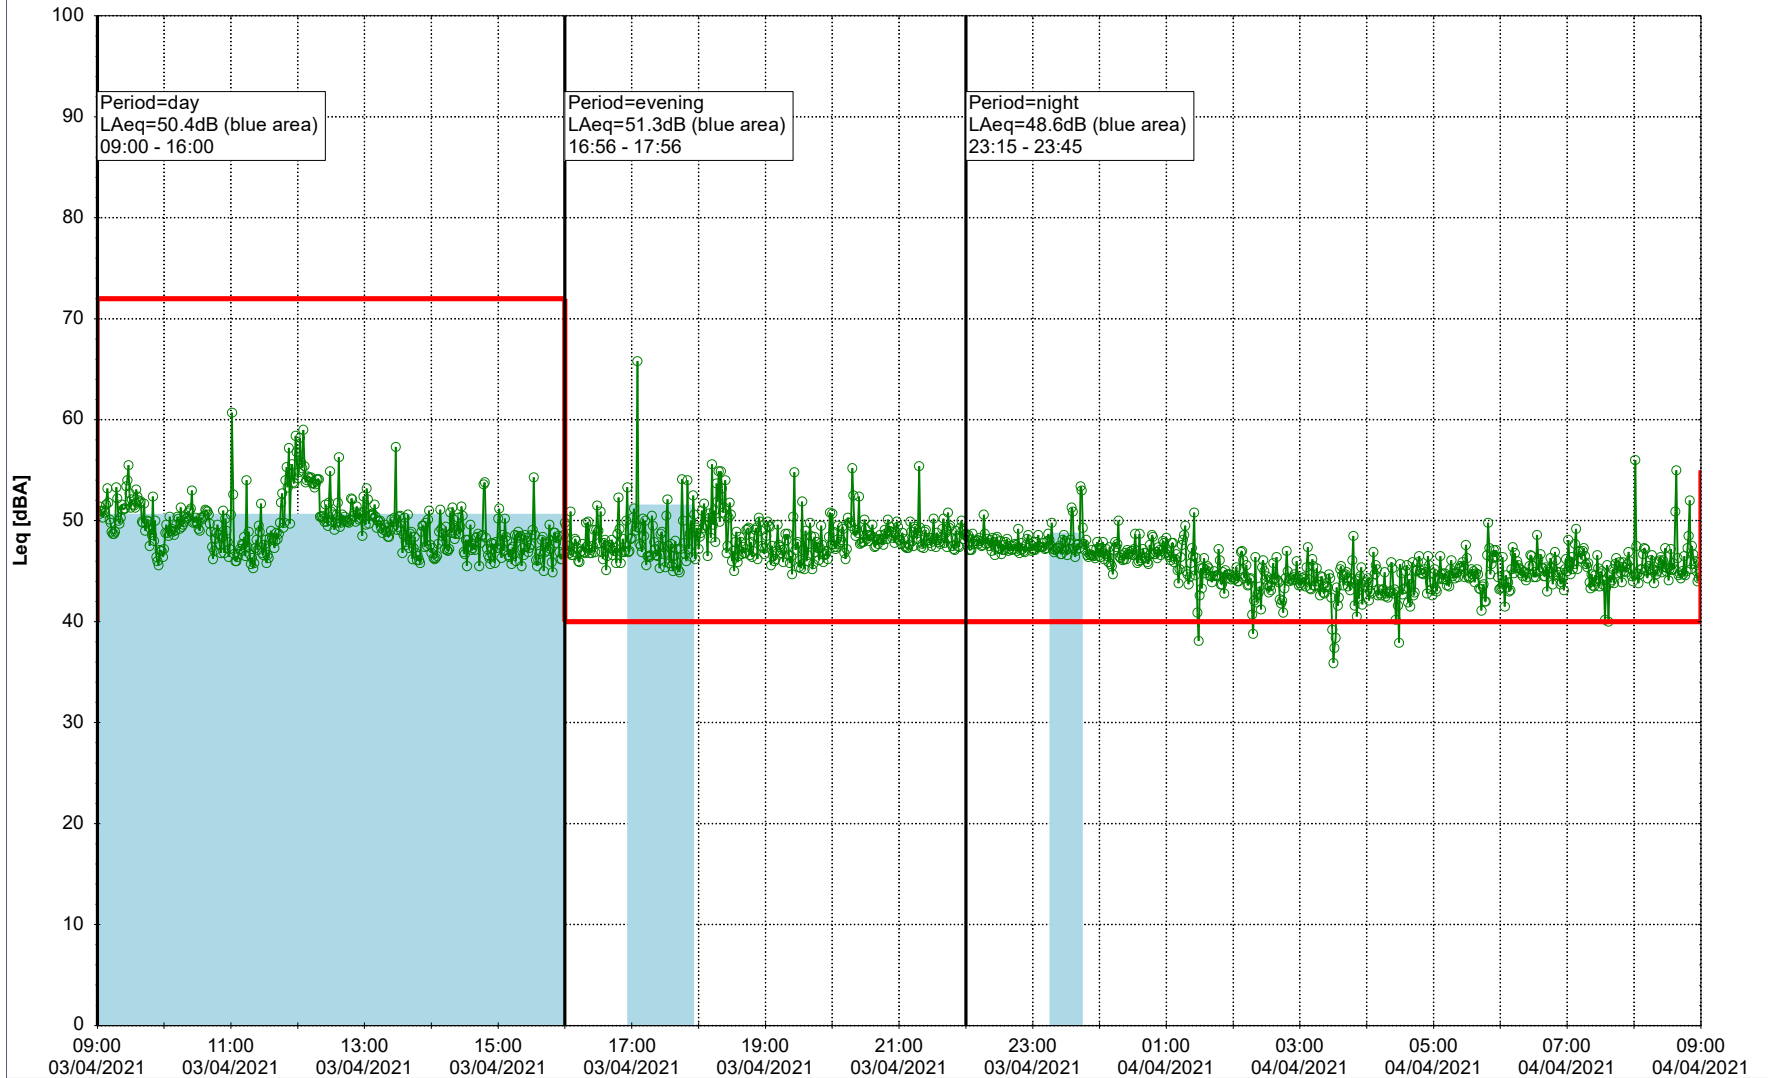

02/04/2021
03/04/2021

○○○○ MOP_NS01

Project: Kronos Sydhavnen
Construction: Mozarts Plads
Location: N-V

03/04/2021
04/04/2021

Plan View

Remarks

...

Noise Time Related Diagram

○○○○ MOP_NS01

Project: Kronos Sydhavnen
Construction: Mozarts Plads
Location: N-V

04/04/2021
05/04/2021

Plan View

Remarks

...

Noise Time Related Diagram

○○○○ MOP_NS01