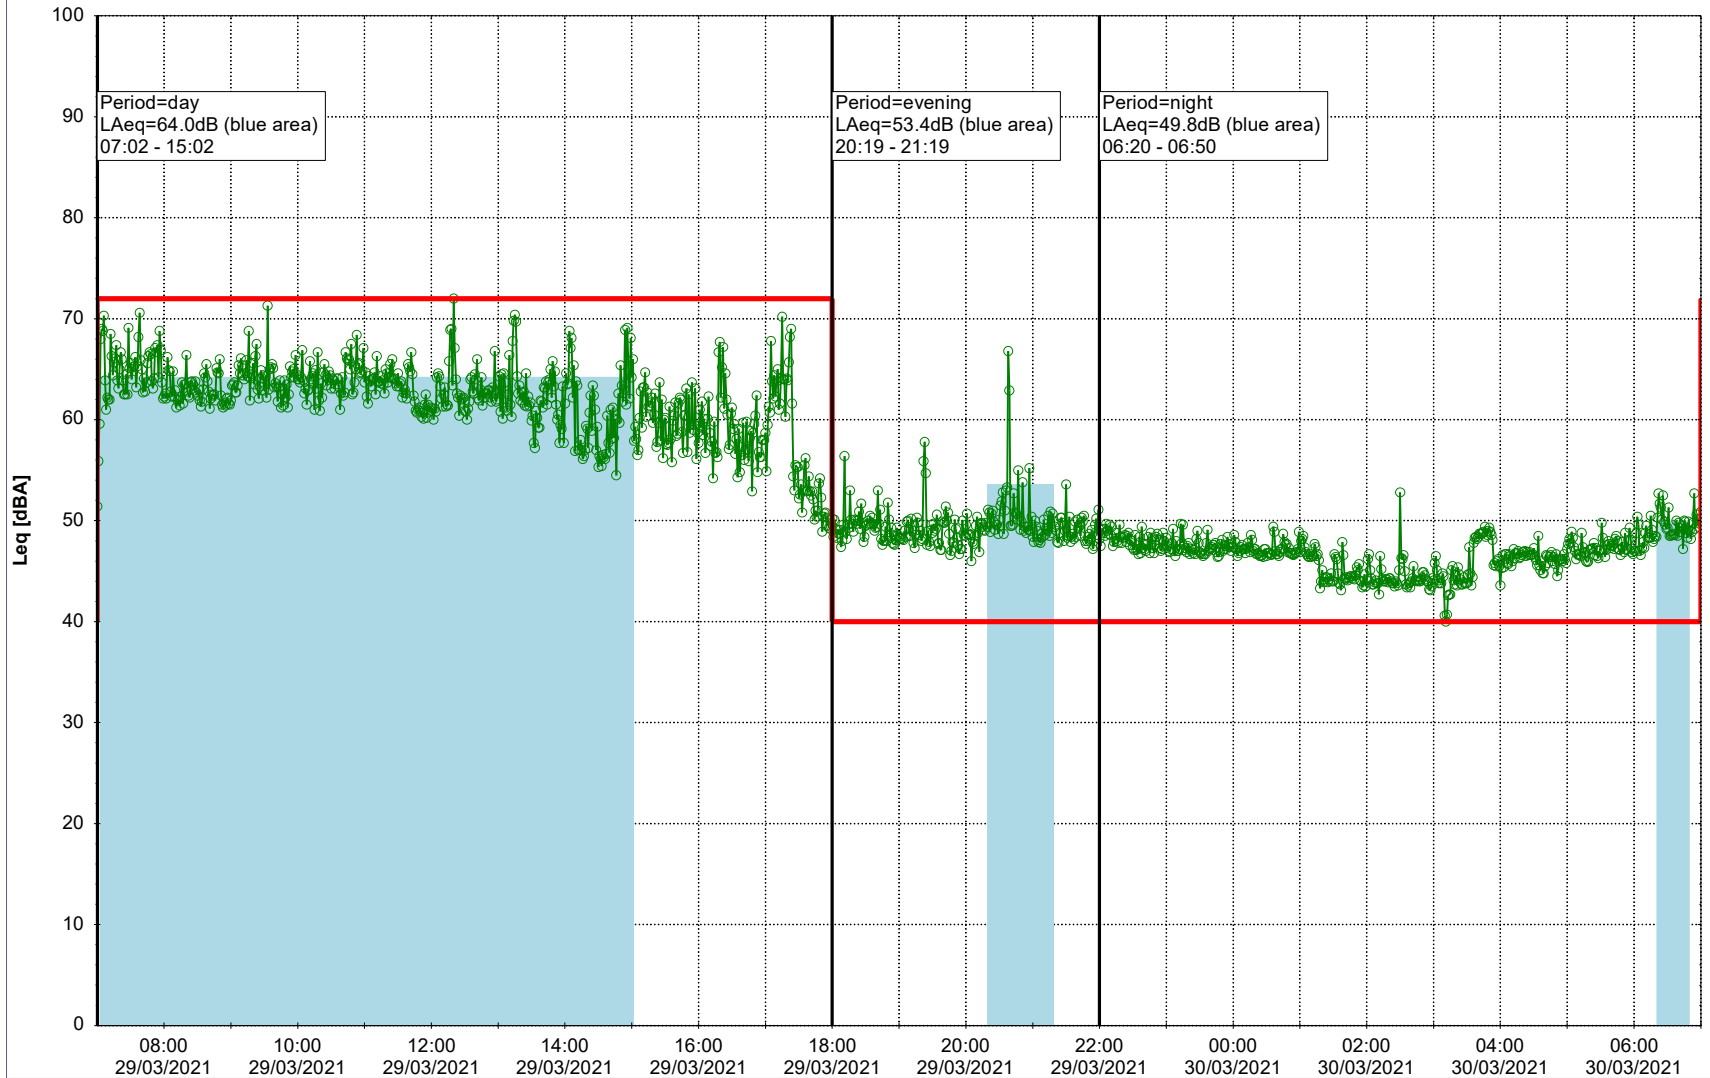

Noise Time Related Diagram

29/03/2021
30/03/2021

○○○○ MOP_NS01