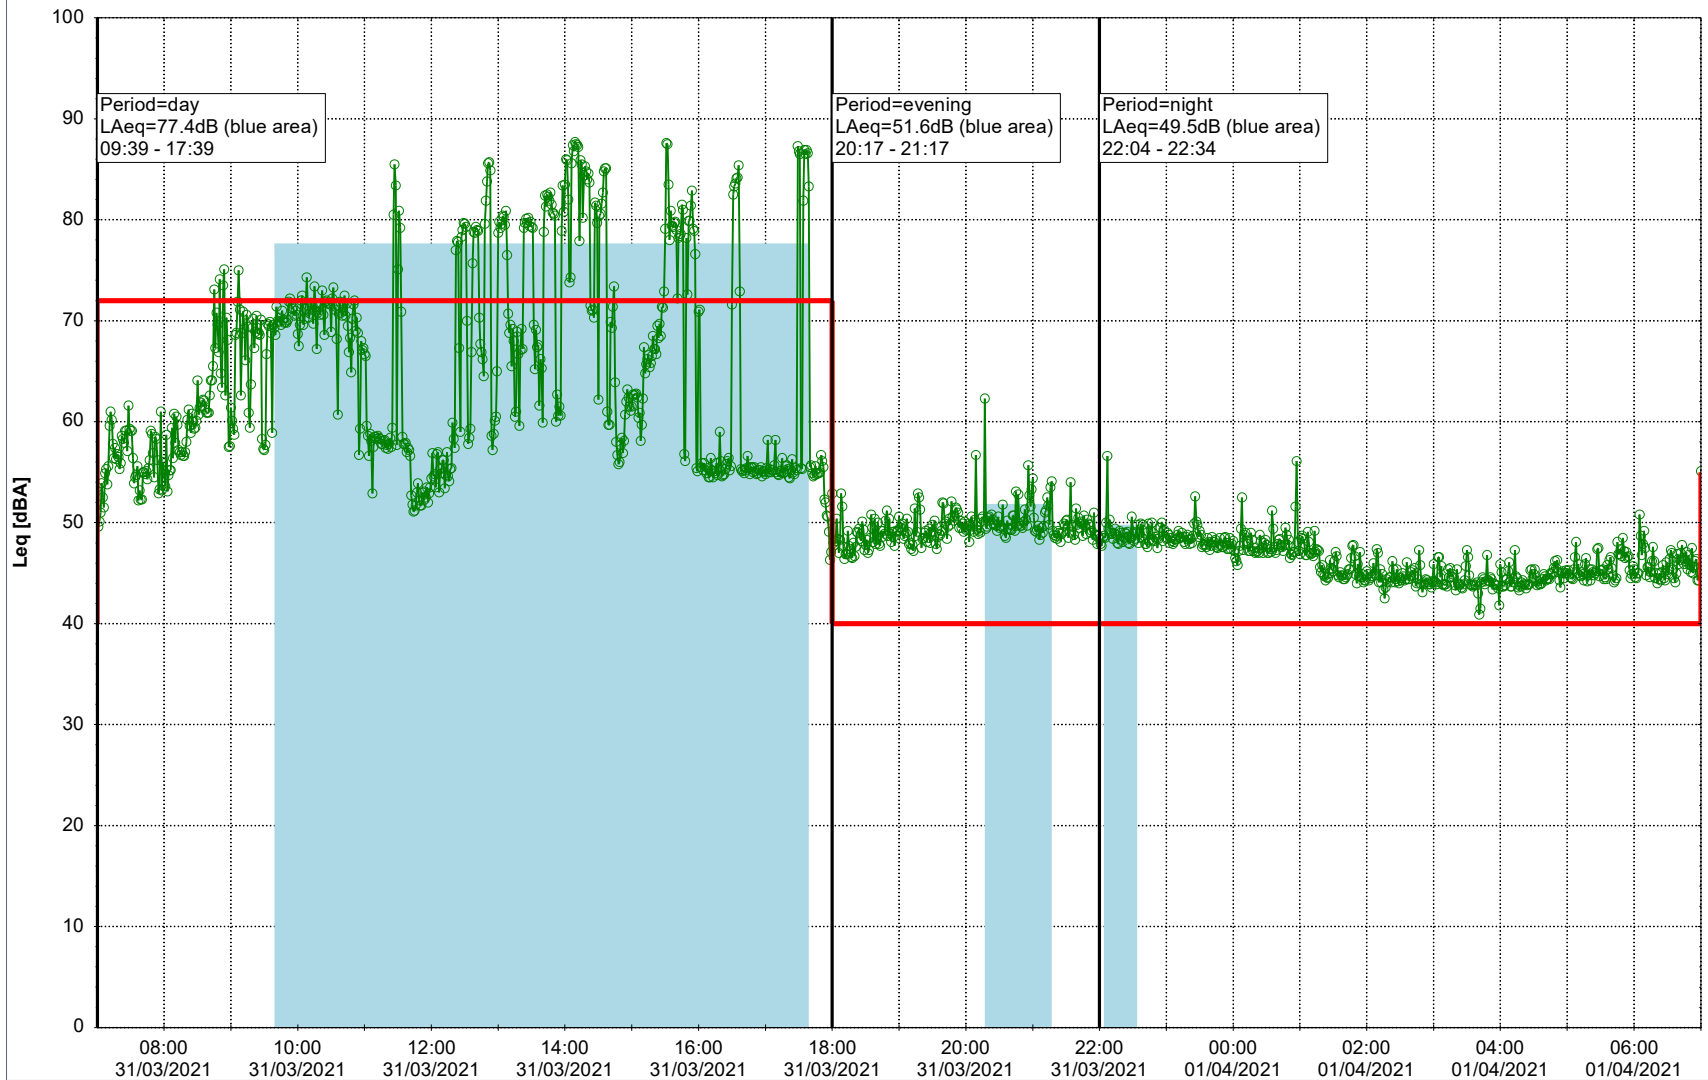

30/03/2021
31/03/2021

Noise Time Related Diagram

○○○○ MOP_NS01

Remarks

...

Project: Kronos Sydhavnen
Construction: Mozarts Plads
Location: N-V

31/03/2021
01/04/2021

Plan View

Remarks

...

Noise Time Related Diagram

○○○○ MOP_NS01

Project: Kronos Sydhavnen
Construction: Mozarts Plads
Location: N-V

Plan View

Remarks

...

Noise Time Related Diagram

01/04/2021
02/04/2021

○○○○ MOP_NS01

Project: Kronos Sydhavnen
Construction: Mozarts Plads
Location: N-V

Plan View

Remarks

...

Noise Time Related Diagram

02/04/2021
03/04/2021

○○○○ MOP_NS01

Project: Kronos Sydhavnen
Construction: Mozarts Plads
Location: N-V

03/04/2021
04/04/2021

Plan View

Remarks

...

Noise Time Related Diagram