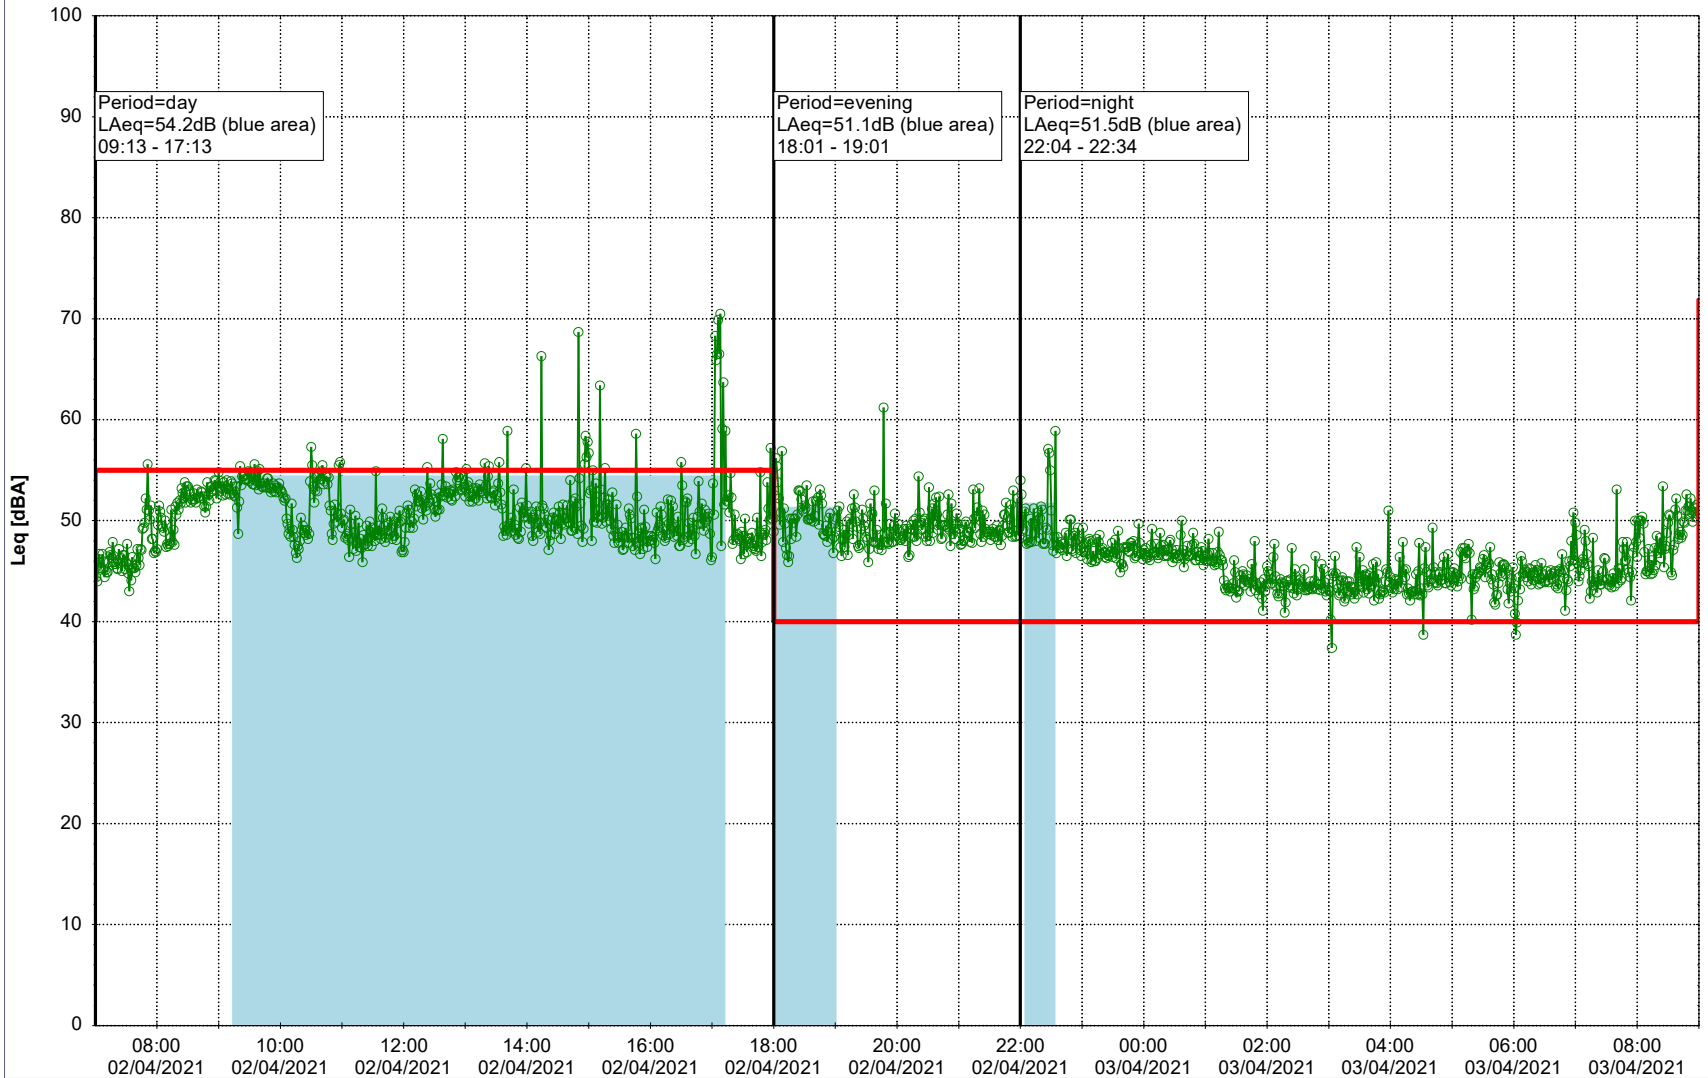

Noise Time Related Diagram

01/04/2021
02/04/2021

○○○○ MOP_NS01

Project: Kronos Sydhavnen
Construction: Mozarts Plads
Location: N-V

Plan View

Remarks

...

Noise Time Related Diagram

02/04/2021
03/04/2021

○○○○ MOP_NS01

Project: Kronos Sydhavnen
Construction: Mozarts Plads
Location: N-V

03/04/2021
04/04/2021

Plan View

Remarks

...

Noise Time Related Diagram

○○○○ MOP_NS01

Project: Kronos Sydhavnen
Construction: Mozarts Plads
Location: N-V

04/04/2021
05/04/2021

Plan View

Remarks

...

Noise Time Related Diagram

○○○○ MOP_NS01