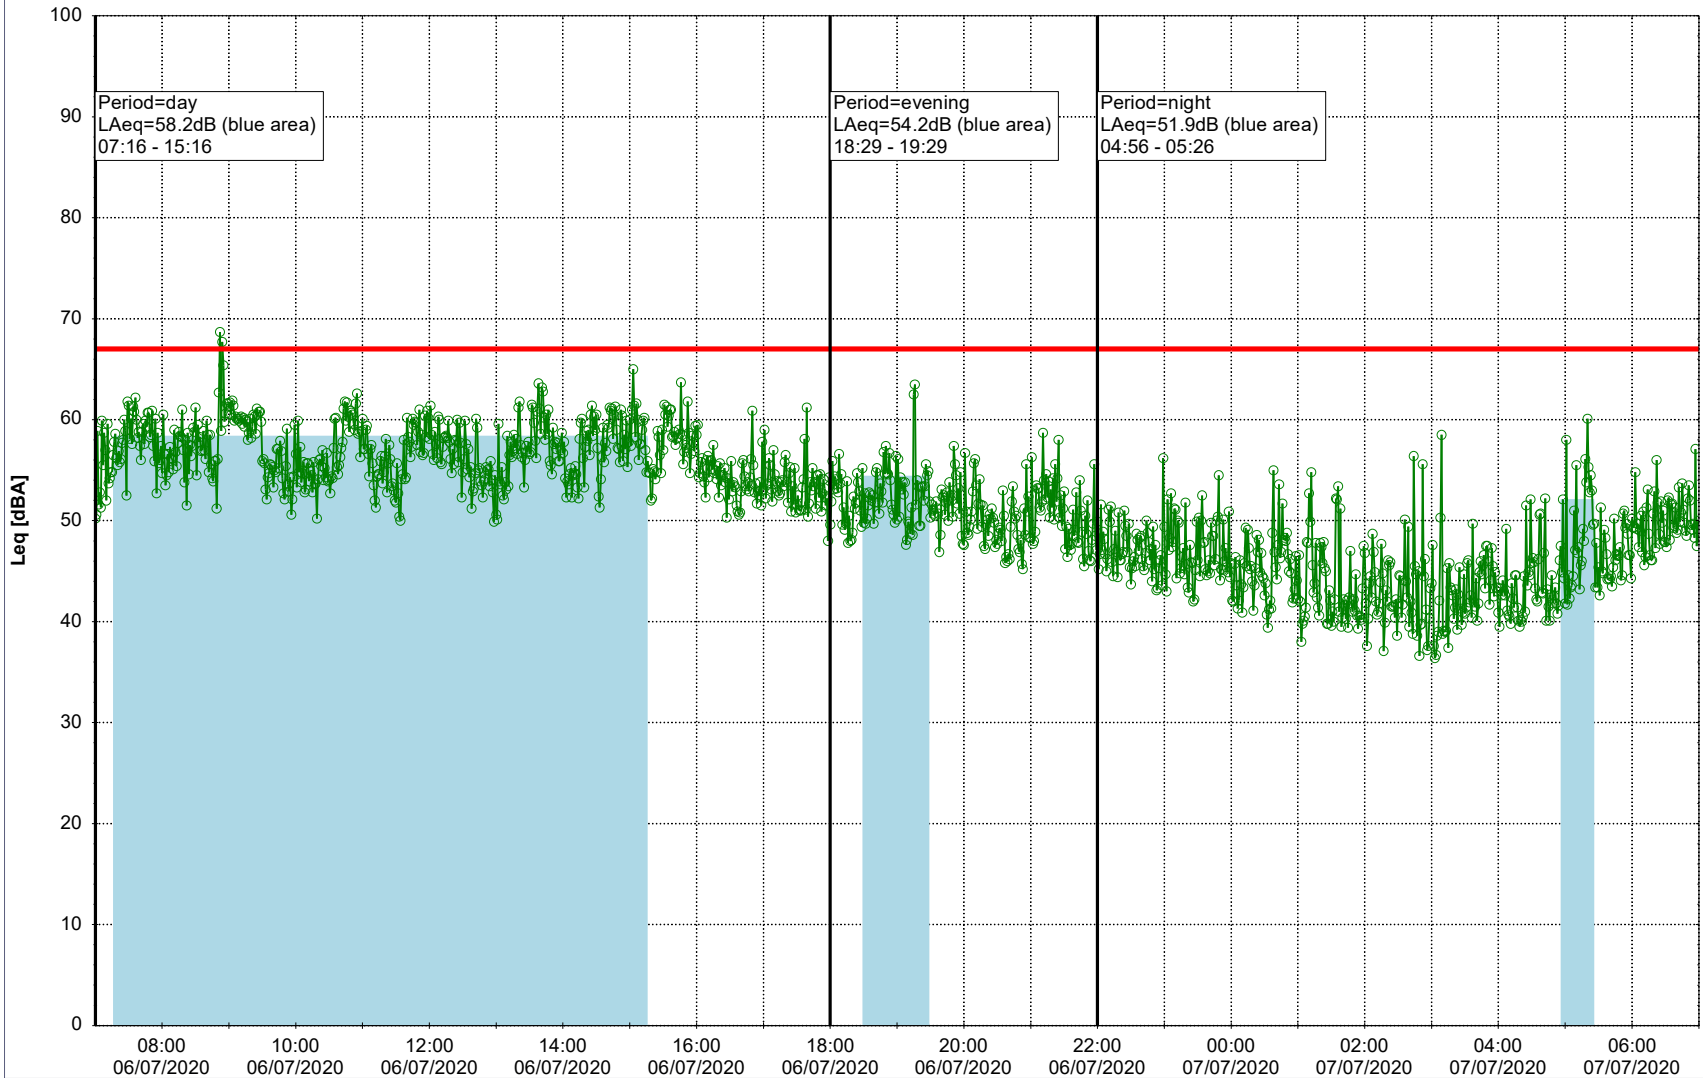

Project: Kronos Sydhavnen
Construction: Ny Ellebjerg
Location: N-V

Plan View

Remarks

...

Noise Time Related Diagram

06/07/2020
07/07/2020

○ ○ ○ ○ NEL_NS01

Project: Kronos Sydhavnen
Construction: Ny Ellebjerg
Location: N-V

Plan View

Remarks

...

Noise Time Related Diagram

07/07/2020
08/07/2020

○ ○ ○ ○ NEL_NS01

Project: Kronos Sydhavnen
Construction: Ny Ellebjerg
Location: N-V

Plan View

Remarks

...

Noise Time Related Diagram

08/07/2020

09/07/2020

○ ○ ○ ○ NEL_NS01

Project: Kronos Sydhavnen
Construction: Ny Ellebjerg
Location: N-V

Plan View

Remarks

...

Noise Time Related Diagram

09/07/2020
10/07/2020

○ NEL_NS01

Project: Kronos Sydhavnen
Construction: Ny Ellebjerg
Location: N-V

Plan View

Remarks