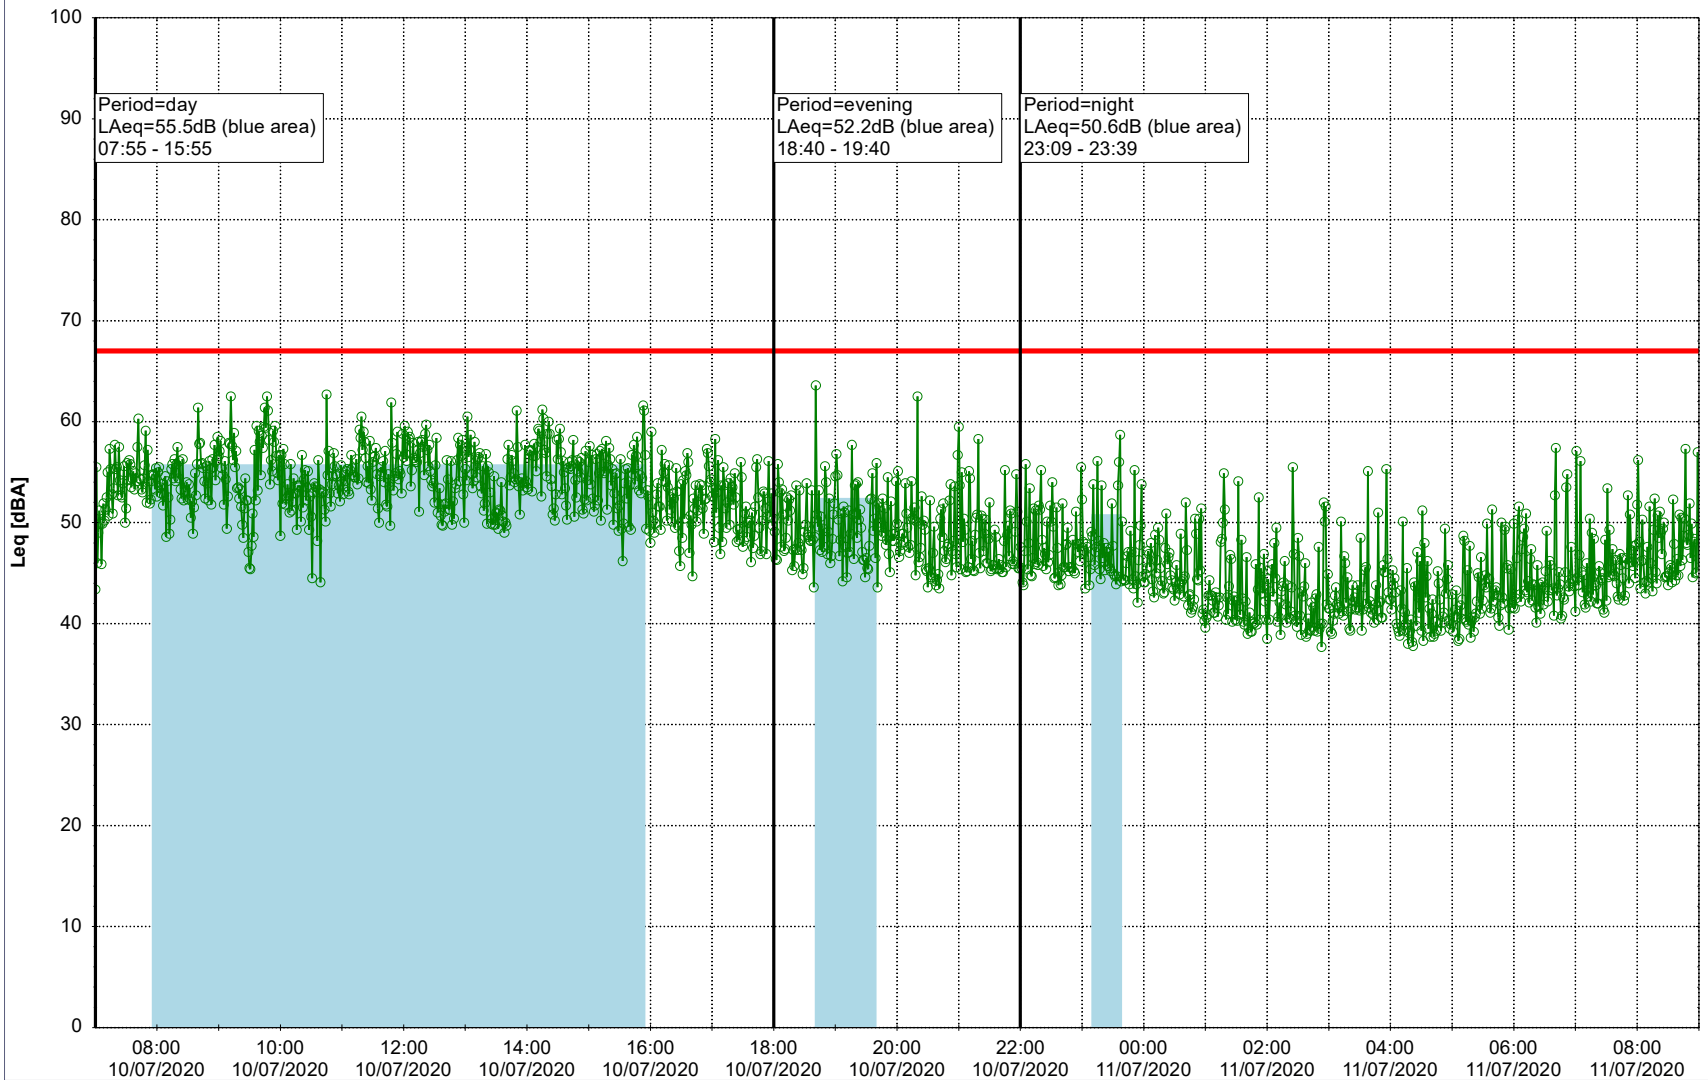

Remarks

...

Noise Time Related Diagram

09/07/2020
10/07/2020

○ NEL_NS01

Project: Kronos Sydhavnen
Construction: Ny Ellebjerg
Location: N-V

Plan View

Remarks

...

Noise Time Related Diagram

10/07/2020

11/07/2020

○○○ NEL_NS01

Project: Kronos Sydhavnen
Construction: Ny Ellebjerg
Location: N-V

Plan View

Remarks

...

Noise Time Related Diagram

11/07/2020
12/07/2020

○ ○ ○ ○ NEL_NS01

Project: Kronos Sydhavnen
Construction: Ny Ellebjerg
Location: N-V

Plan View

Remarks

...