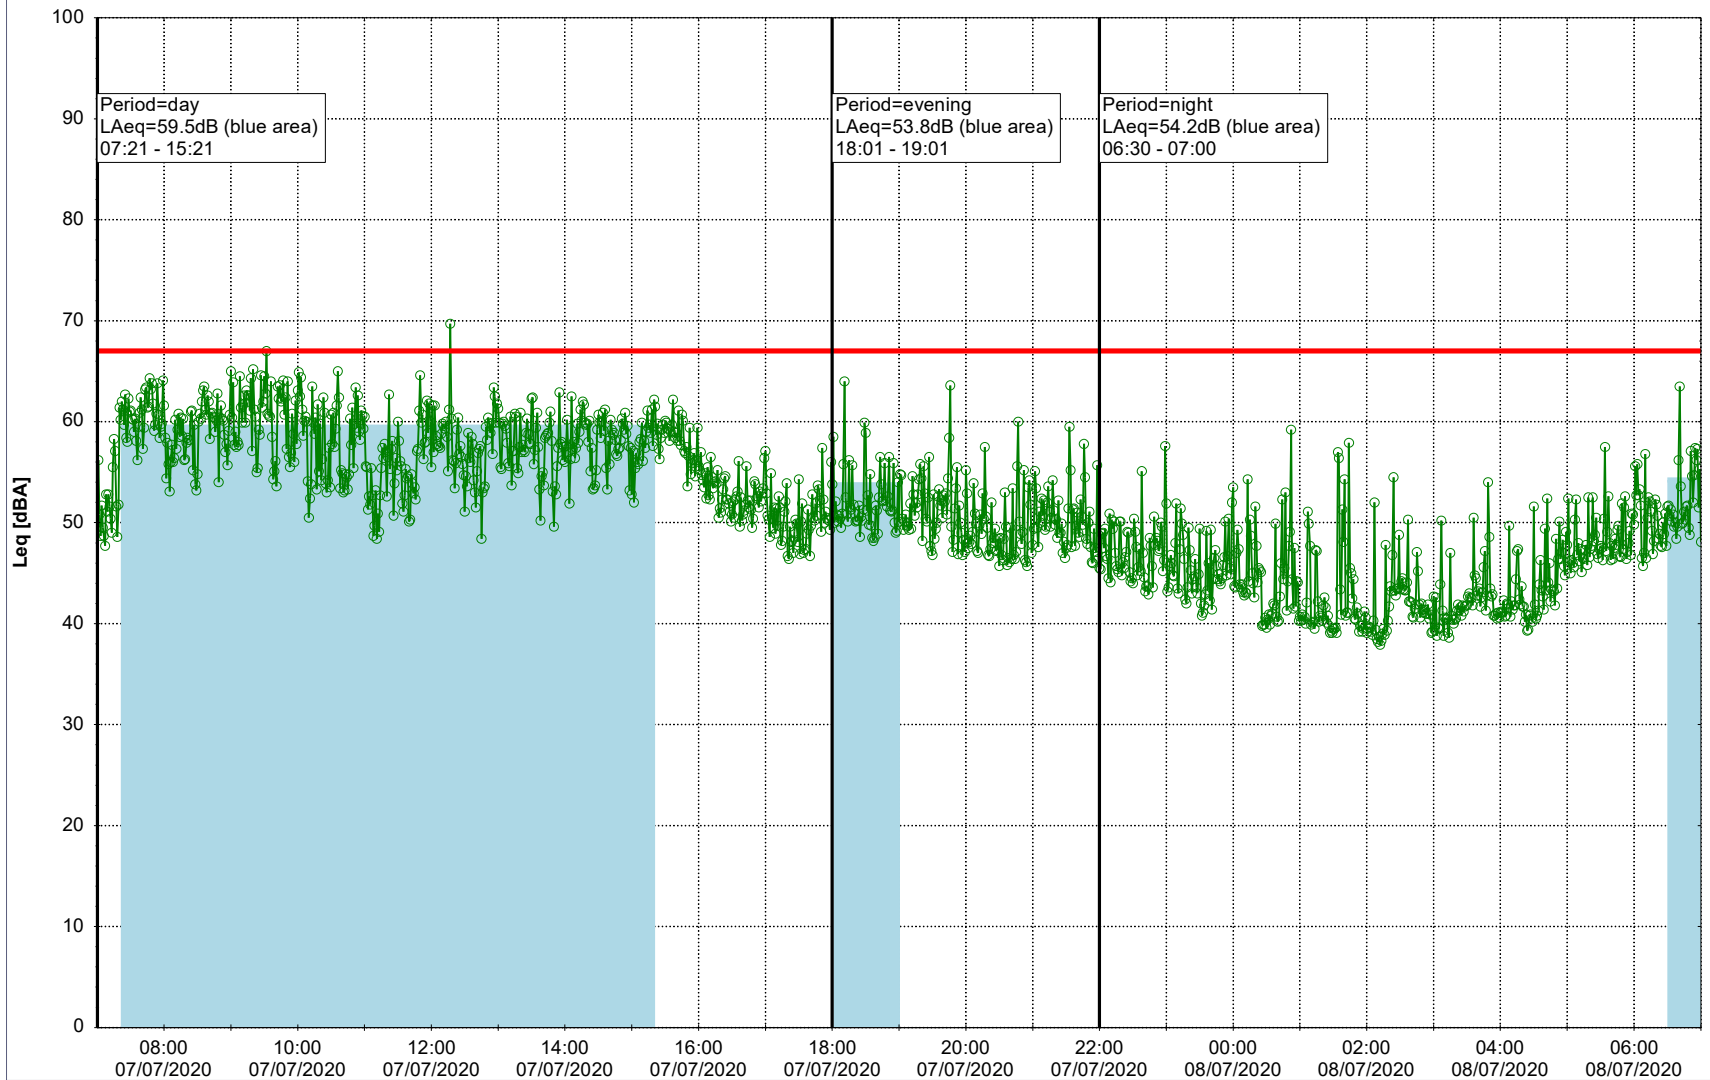

Plan View

Remarks

...

Noise Time Related Diagram

07/07/2020
08/07/2020

○ ○ ○ ○ NEL_NS01

Project: Kronos Sydhavnen
Construction: Ny Ellebjerg
Location: N-V

Plan View

Remarks

...

Noise Time Related Diagram

08/07/2020

09/07/2020

○ ○ ○ ○ NEL_NS01

Project: Kronos Sydhavnen
Construction: Ny Ellebjerg
Location: N-V

Plan View

Remarks

...

Noise Time Related Diagram

09/07/2020
10/07/2020

○ NEL_NS01

Project: Kronos Sydhavnen
Construction: Ny Ellebjerg
Location: N-V

Plan View

Remarks

...

Noise Time Related Diagram

11/07/2020
12/07/2020

○ ○ ○ ○ NEL_NS01

Project: Kronos Sydhavnen
Construction: Ny Ellebjerg
Location: N-V

Plan View

Remarks

...