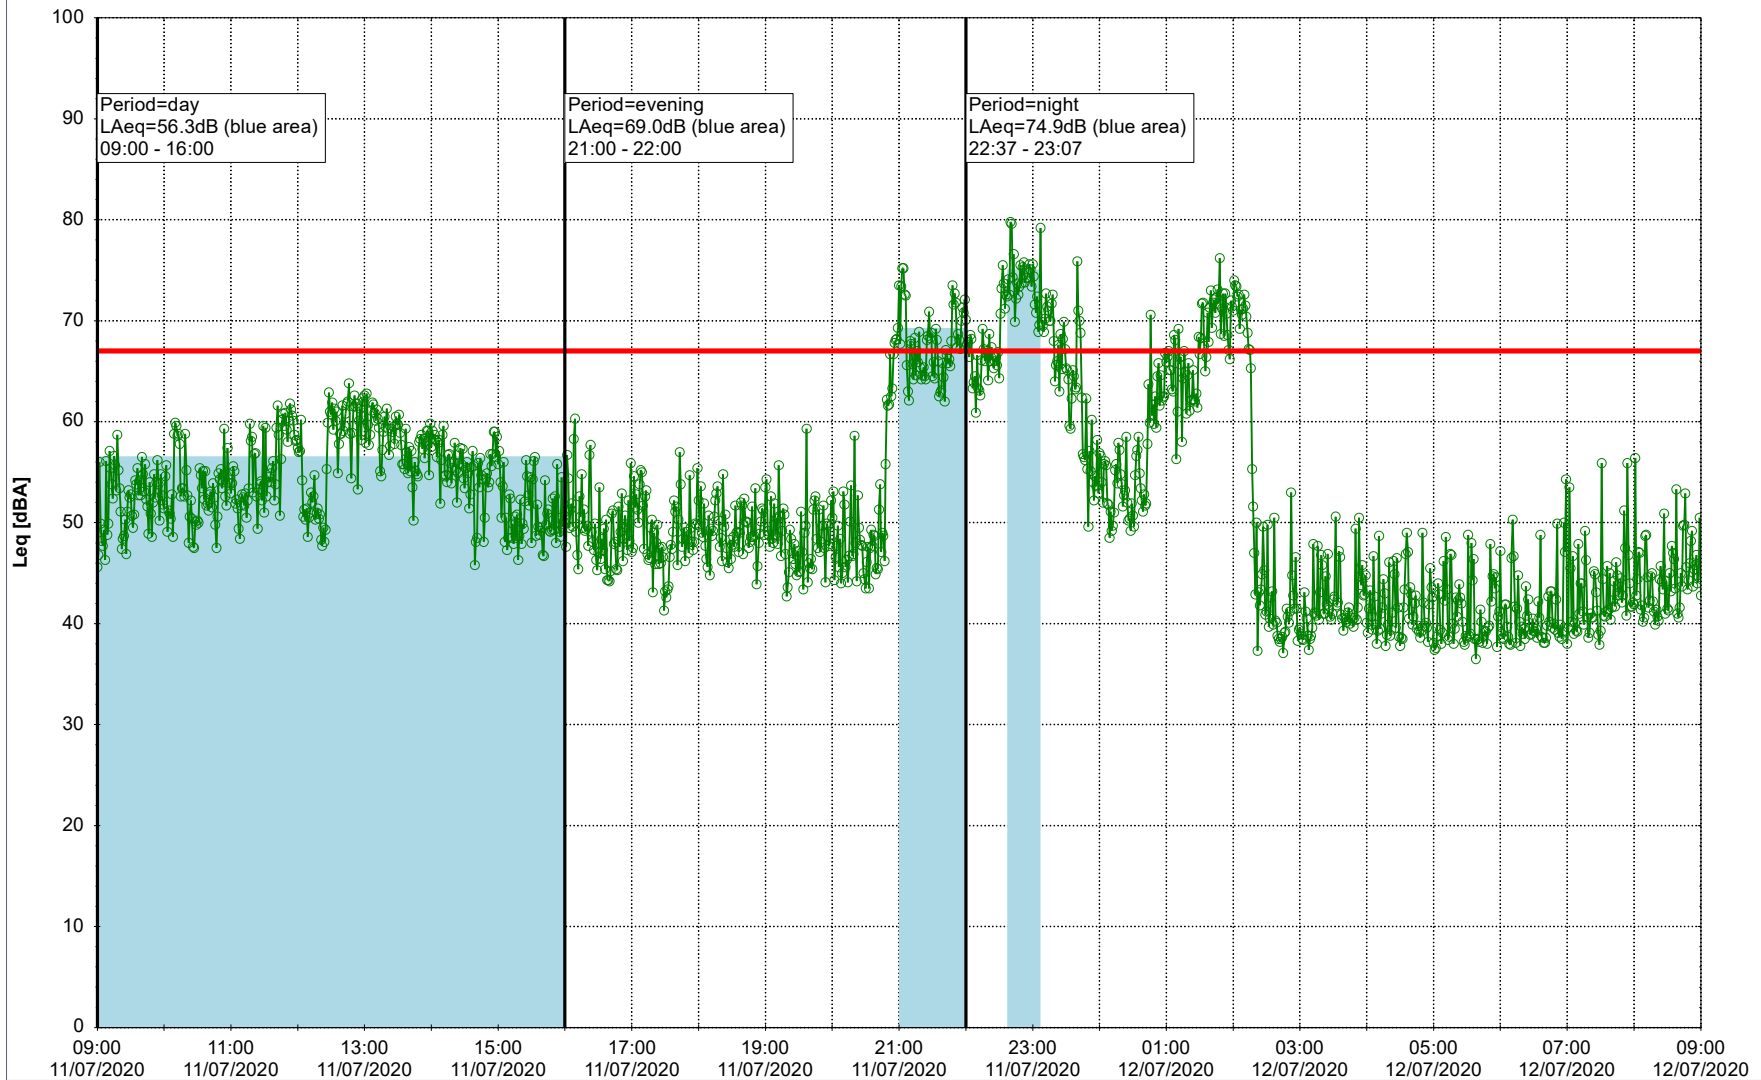

...

Noise Time Related Diagram

10/07/2020

11/07/2020

○○○ NEL_NS01

Project: Kronos Sydhavnen
Construction: Ny Ellebjerg
Location: N-V

Plan View

Remarks

...

Noise Time Related Diagram

11/07/2020
12/07/2020

○ ○ ○ ○ NEL_NS01

Project: Kronos Sydhavnen
Construction: Ny Ellebjerg
Location: N-V

Plan View

Remarks

...