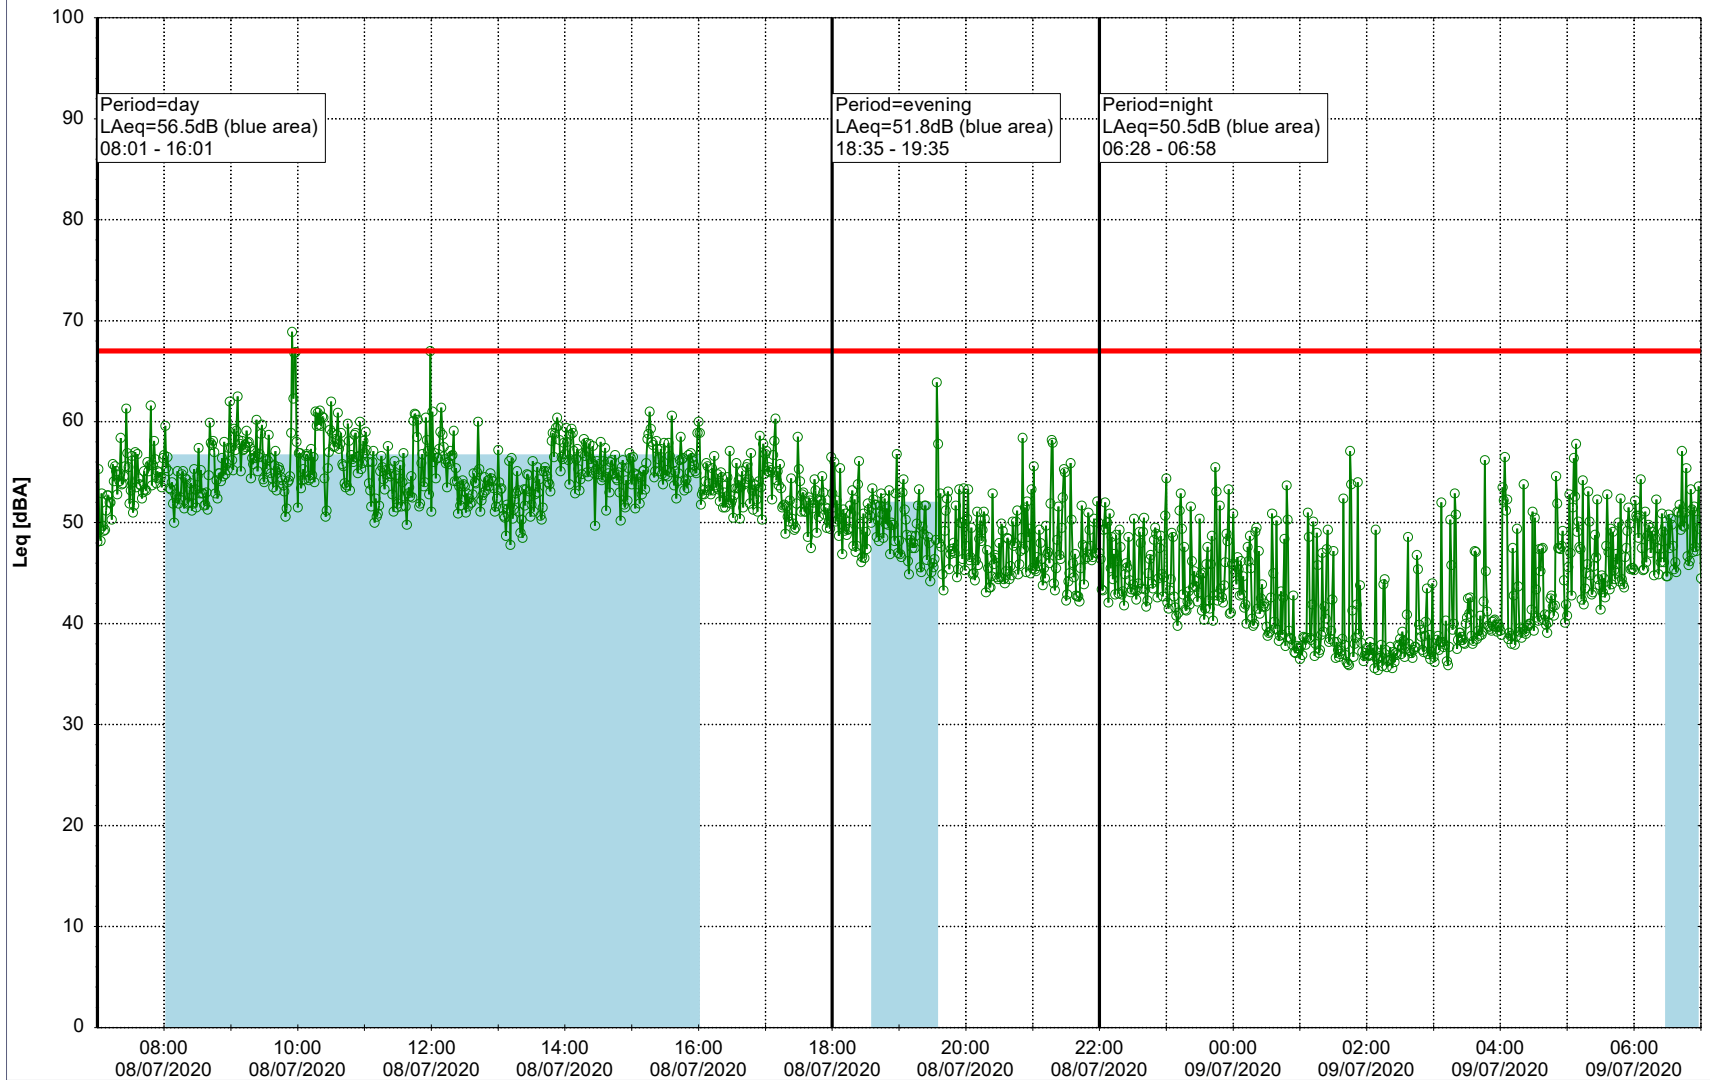

Remarks

...

Noise Time Related Diagram

08/07/2020

09/07/2020

○ ○ ○ ○ NEL_NS01

Project: Kronos Sydhavnen
Construction: Ny Ellebjerg
Location: N-V

Plan View

Remarks

...

Noise Time Related Diagram

09/07/2020
10/07/2020

○ NEL_NS01

Project: Kronos Sydhavnen
Construction: Ny Ellebjerg
Location: N-V

Plan View

Remarks

...

Noise Time Related Diagram

10/07/2020

11/07/2020

○○○ NEL_NS01

Project: Kronos Sydhavnen
Construction: Ny Ellebjerg
Location: N-V

Plan View

Remarks

...

Noise Time Related Diagram

11/07/2020
12/07/2020

○ ○ ○ ○ NEL_NS01

Project: Kronos Sydhavnen
Construction: Ny Ellebjerg
Location: N-V

Plan View

Remarks

...