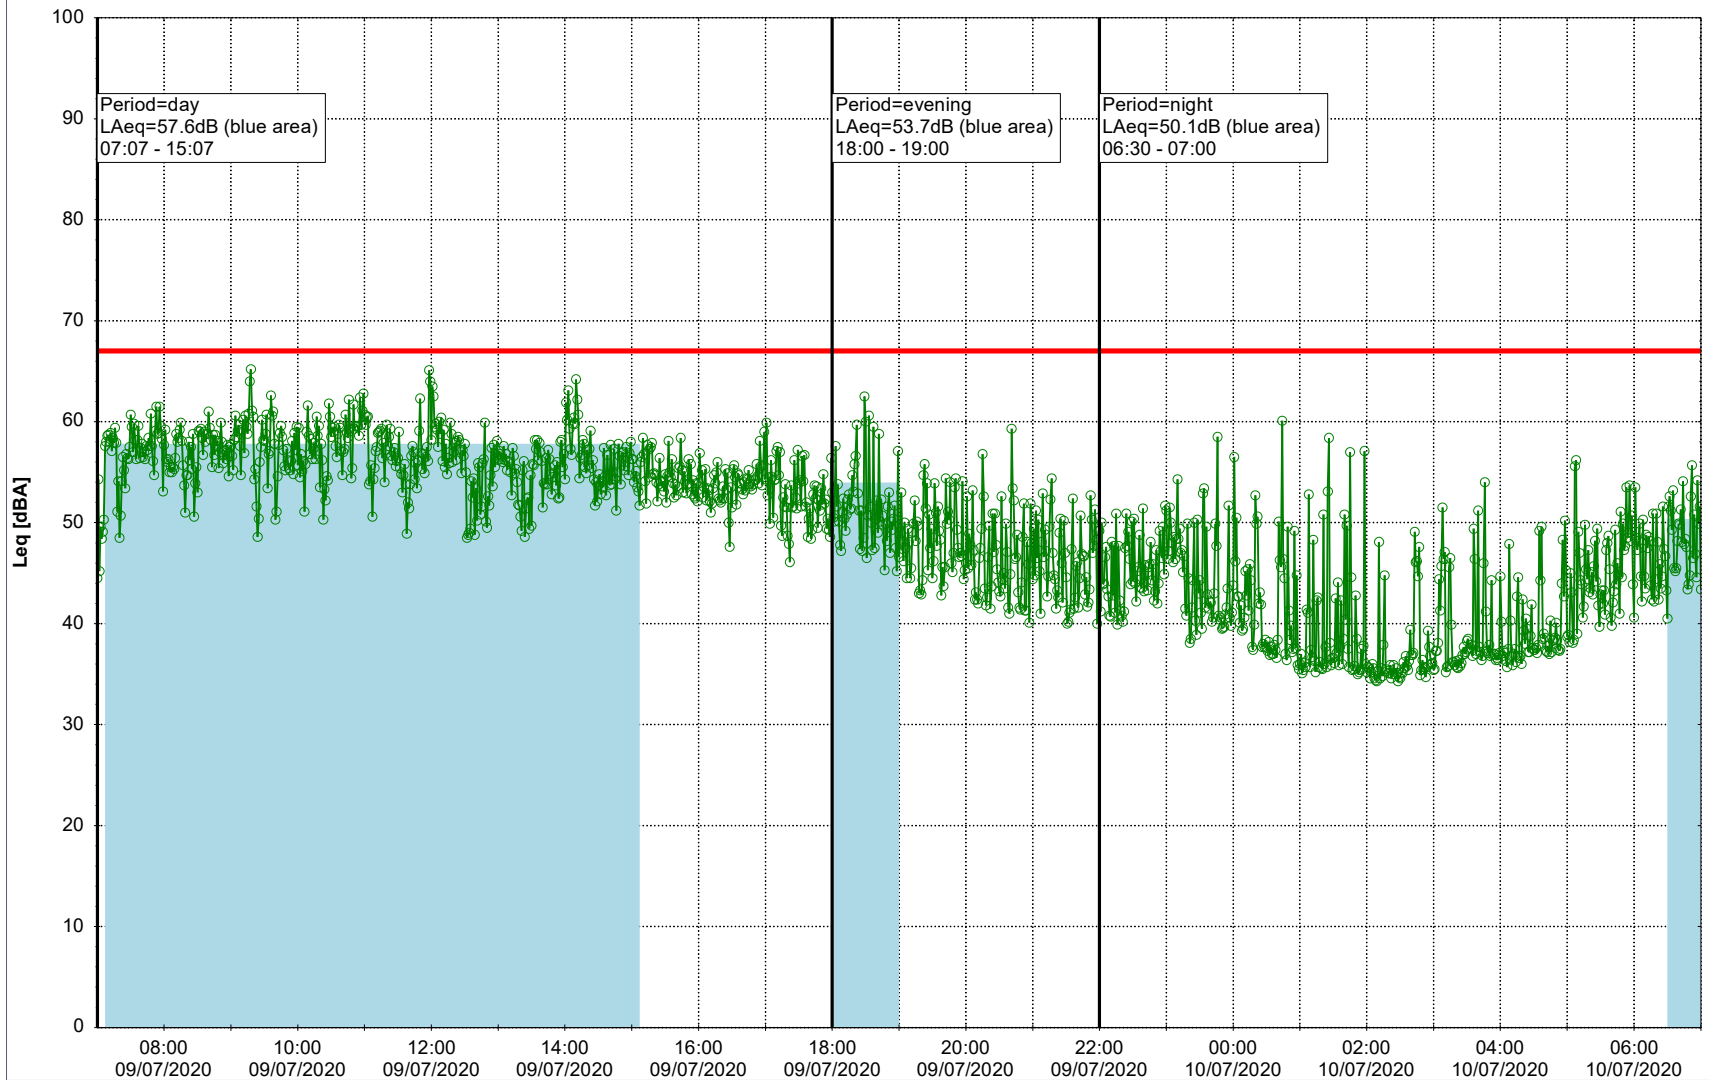

Remarks

...

Noise Time Related Diagram

08/07/2020

09/07/2020

○ ○ ○ ○ NEL_NS01

Project: Kronos Sydhavnen
Construction: Ny Ellebjerg
Location: N-V

Plan View

Remarks

...

Noise Time Related Diagram

09/07/2020
10/07/2020

○ NEL_NS01

Project: Kronos Sydhavnen
Construction: Ny Ellebjerg
Location: N-V

Plan View

Remarks

...

Noise Time Related Diagram

10/07/2020

11/07/2020

○○○ NEL_NS01

Project: Kronos Sydhavnen
Construction: Ny Ellebjerg
Location: N-V

Plan View

Remarks

...

Noise Time Related Diagram

11/07/2020
12/07/2020

○ ○ ○ ○ NEL_NS01

Project: Kronos Sydhavnen
Construction: Ny Ellebjerg
Location: N-V

Plan View

Remarks

...