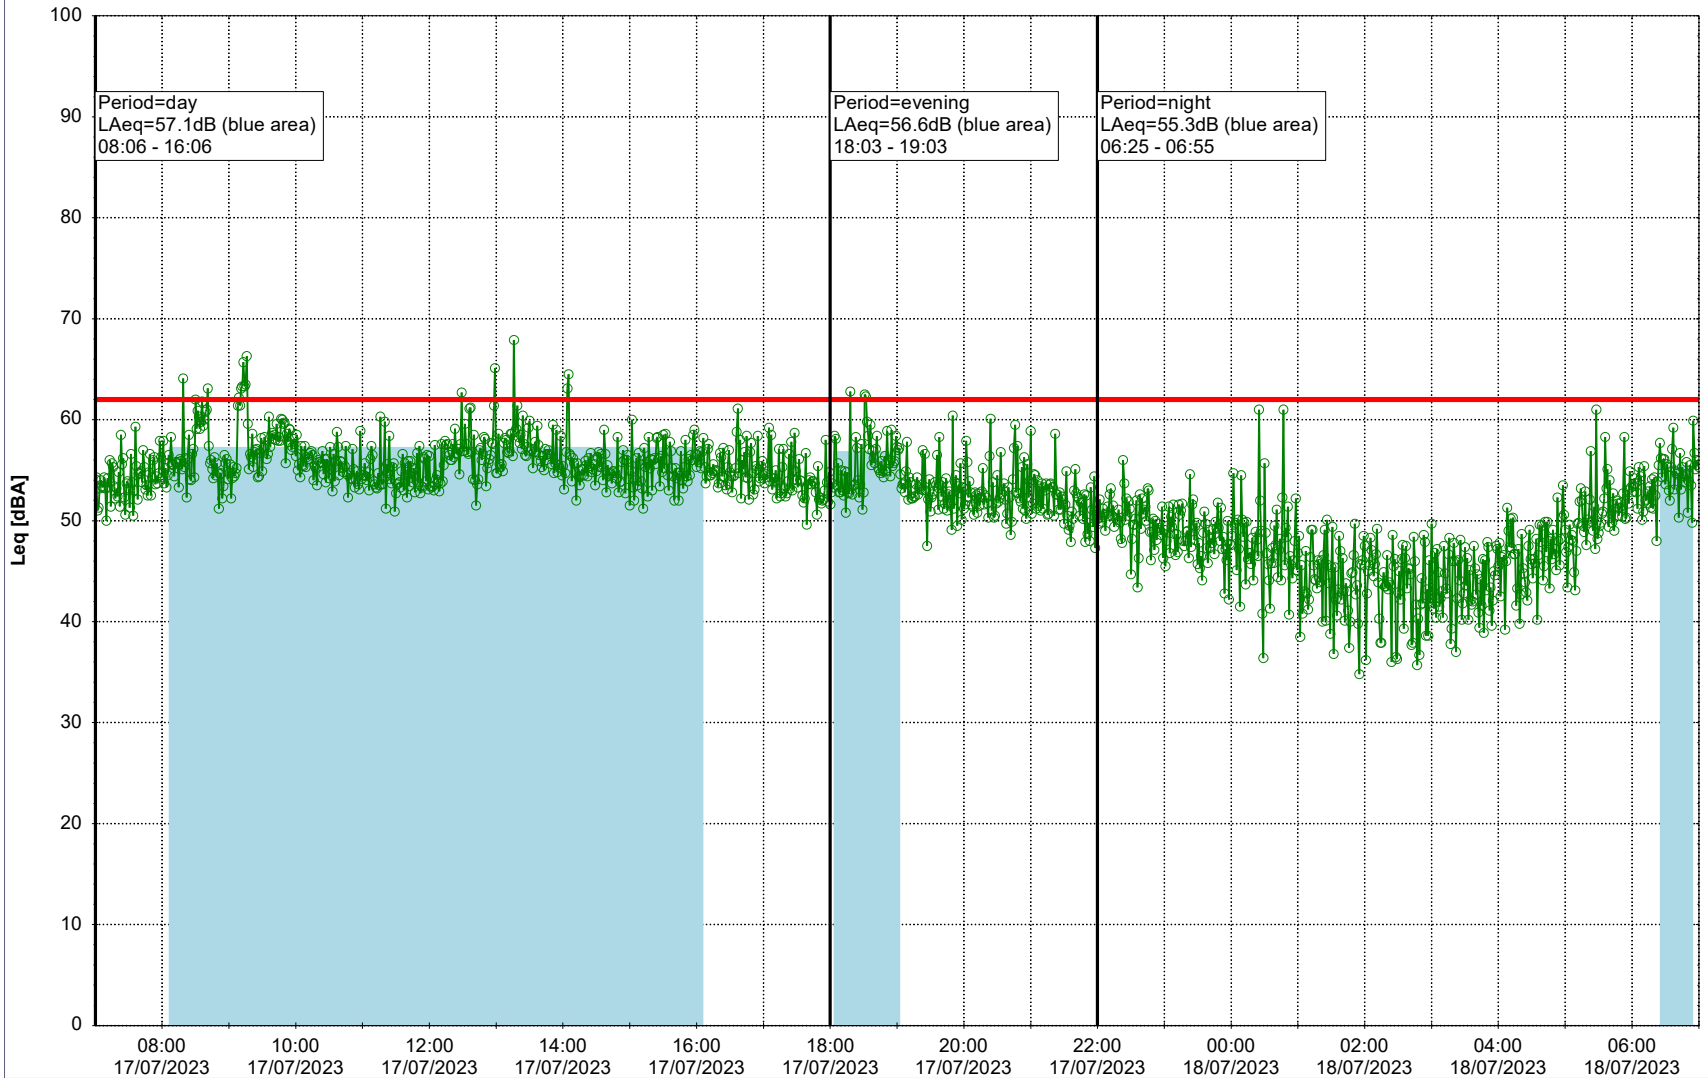

Project: Kronos Sydhavnen
Construction: Gåsebæk
Location: N-V

Remarks

...

Noise Time Related Diagram

17/07/2023
18/07/2023

○○○○ GAB_NS01

Project: Kronos Sydhavnen
Construction: Gåsebæk
Location: N-V

Remarks

...

Noise Time Related Diagram

18/07/2023
19/07/2023

○○○○ GAB_NS01

Project: Kronos Sydhavnen
Construction: Gåsebæk
Location: N-V

19/07/2023
20/07/2023

Remarks

...

Noise Time Related Diagram

○○○ GAB_NS01

Project: Kronos Sydhavnen
Construction: Gåsebæk
Location: N-V

20/07/2023
21/07/2023

Noise Time Related Diagram

○○○○ GAB_NS01

Remarks

...

...

Noise Time Related Diagram

22/07/2023
23/07/2023

○○○○ GAB_NS01

Project: Kronos Sydhavnen
Construction: Gåsebæk
Location: N-V

23/07/2023
24/07/2023

Remarks

...