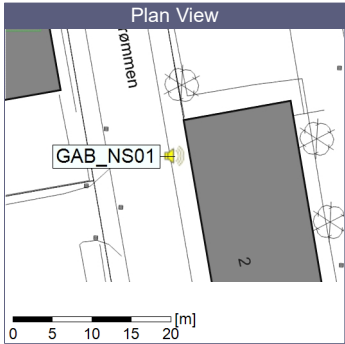

...

Noise Time Related Diagram

22/07/2023
23/07/2023

○○○○ GAB_NS01

Project: Kronos Sydhavnen
Construction: Gåsebæk
Location: N-V

23/07/2023
24/07/2023

Remarks

...