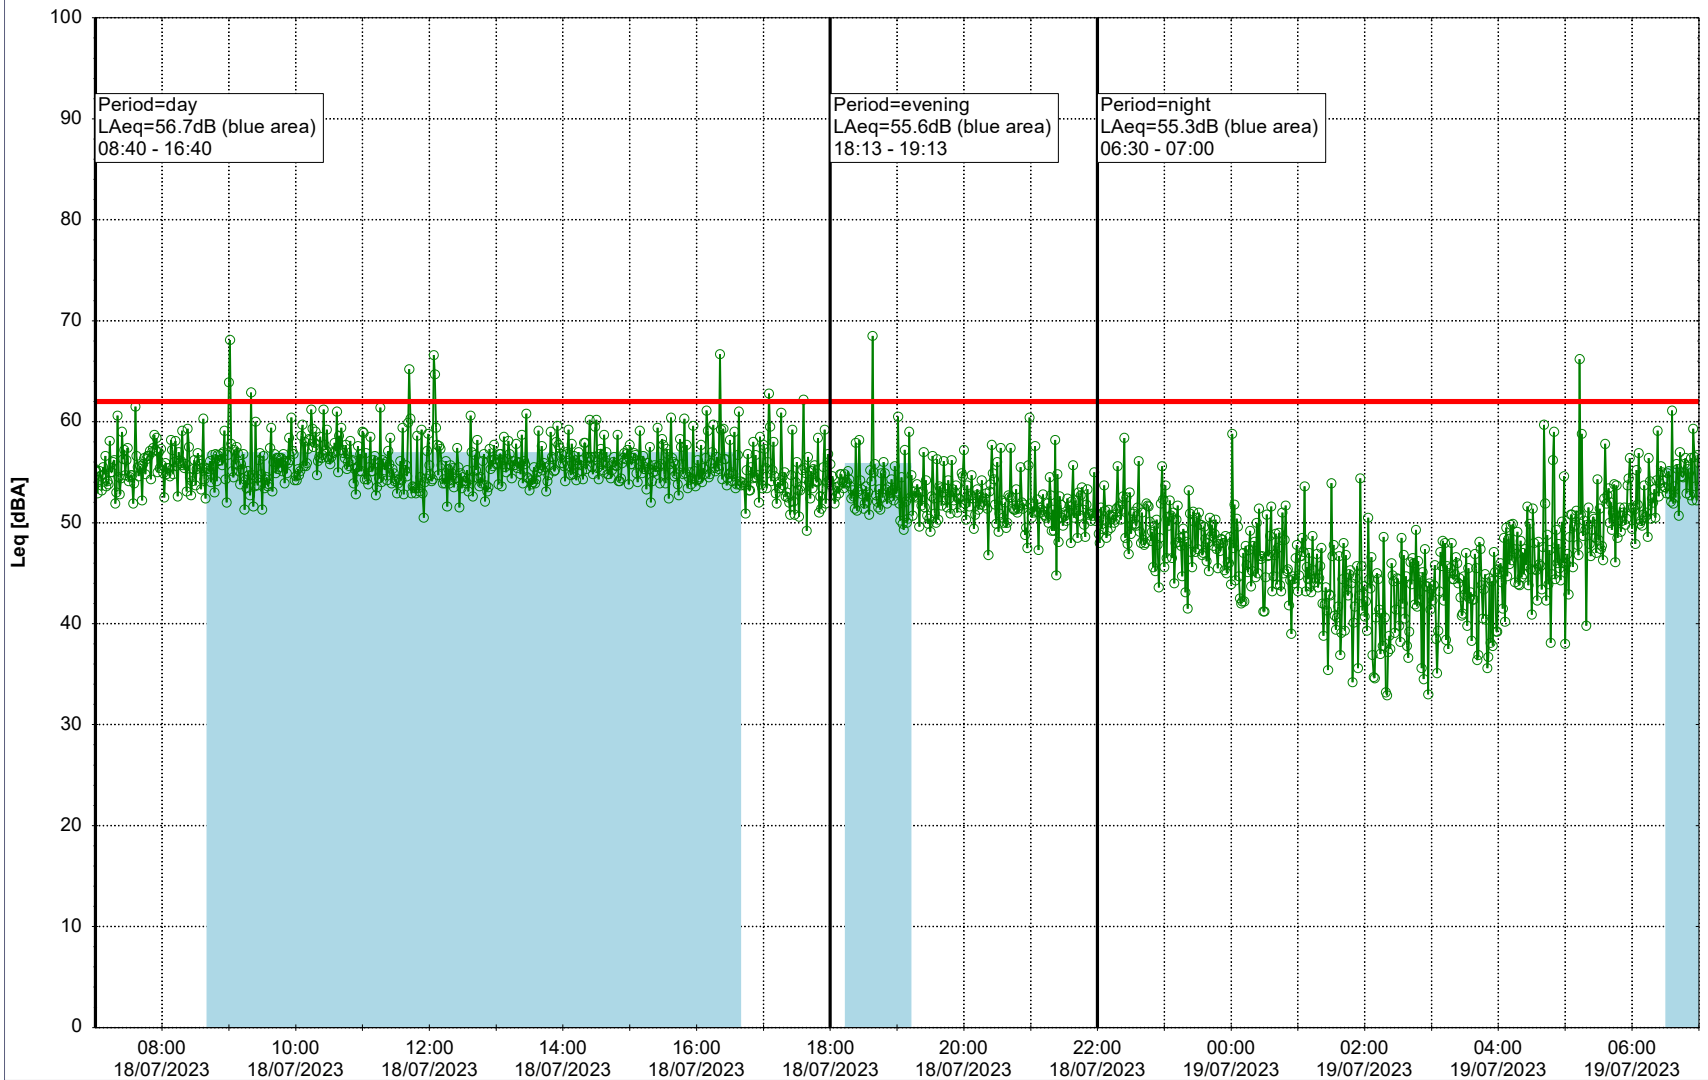

Project: Kronos Sydhavnen
Construction: Gåsebæk
Location: N-V

Remarks

...

Noise Time Related Diagram

17/07/2023
18/07/2023

○○○○ GAB_NS01

Project: Kronos Sydhavnen
Construction: Gåsebæk
Location: N-V

Remarks

...

Noise Time Related Diagram

18/07/2023
19/07/2023

○○○○ GAB_NS01

Project: Kronos Sydhavnen
Construction: Gåsebæk
Location: N-V

19/07/2023
20/07/2023

Remarks

...

Noise Time Related Diagram

○○○ GAB_NS01

Project: Kronos Sydhavnen
Construction: Gåsebæk
Location: N-V

20/07/2023
21/07/2023

Noise Time Related Diagram

○○○○ GAB_NS01

Remarks

...

...

Noise Time Related Diagram

22/07/2023
23/07/2023

○○○○ GAB_NS01

Project: Kronos Sydhavnen
Construction: Gåsebæk
Location: N-V

23/07/2023
24/07/2023

Remarks

...