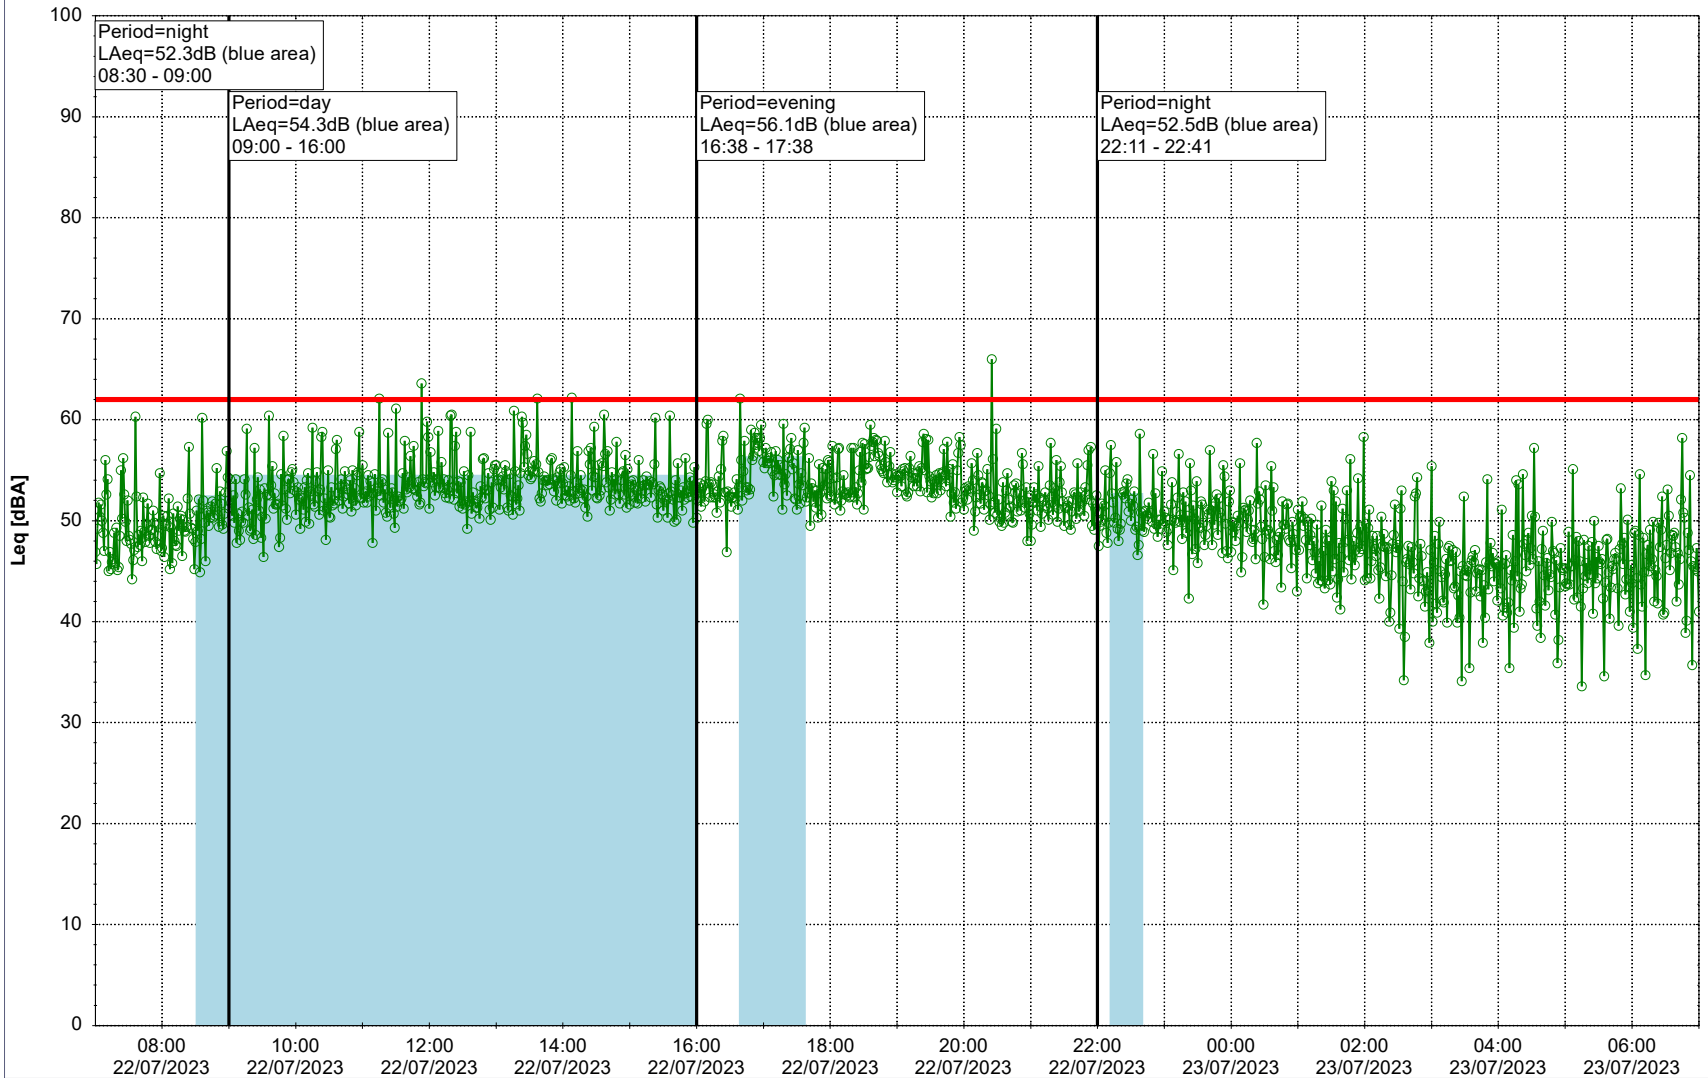

Project: Kronos Sydhavnen
Construction: Gåsebæk
Location: N-V

Remarks

...

Noise Time Related Diagram

21/07/2023
22/07/2023

○○○○ GAB_NS01

Project: Kronos Sydhavnen
Construction: Gåsebæk
Location: N-V

Remarks

...

Noise Time Related Diagram

22/07/2023
23/07/2023

○○○○ GAB_NS01

Project: Kronos Sydhavnen
Construction: Gåsebæk
Location: N-V

23/07/2023
24/07/2023

Remarks

...