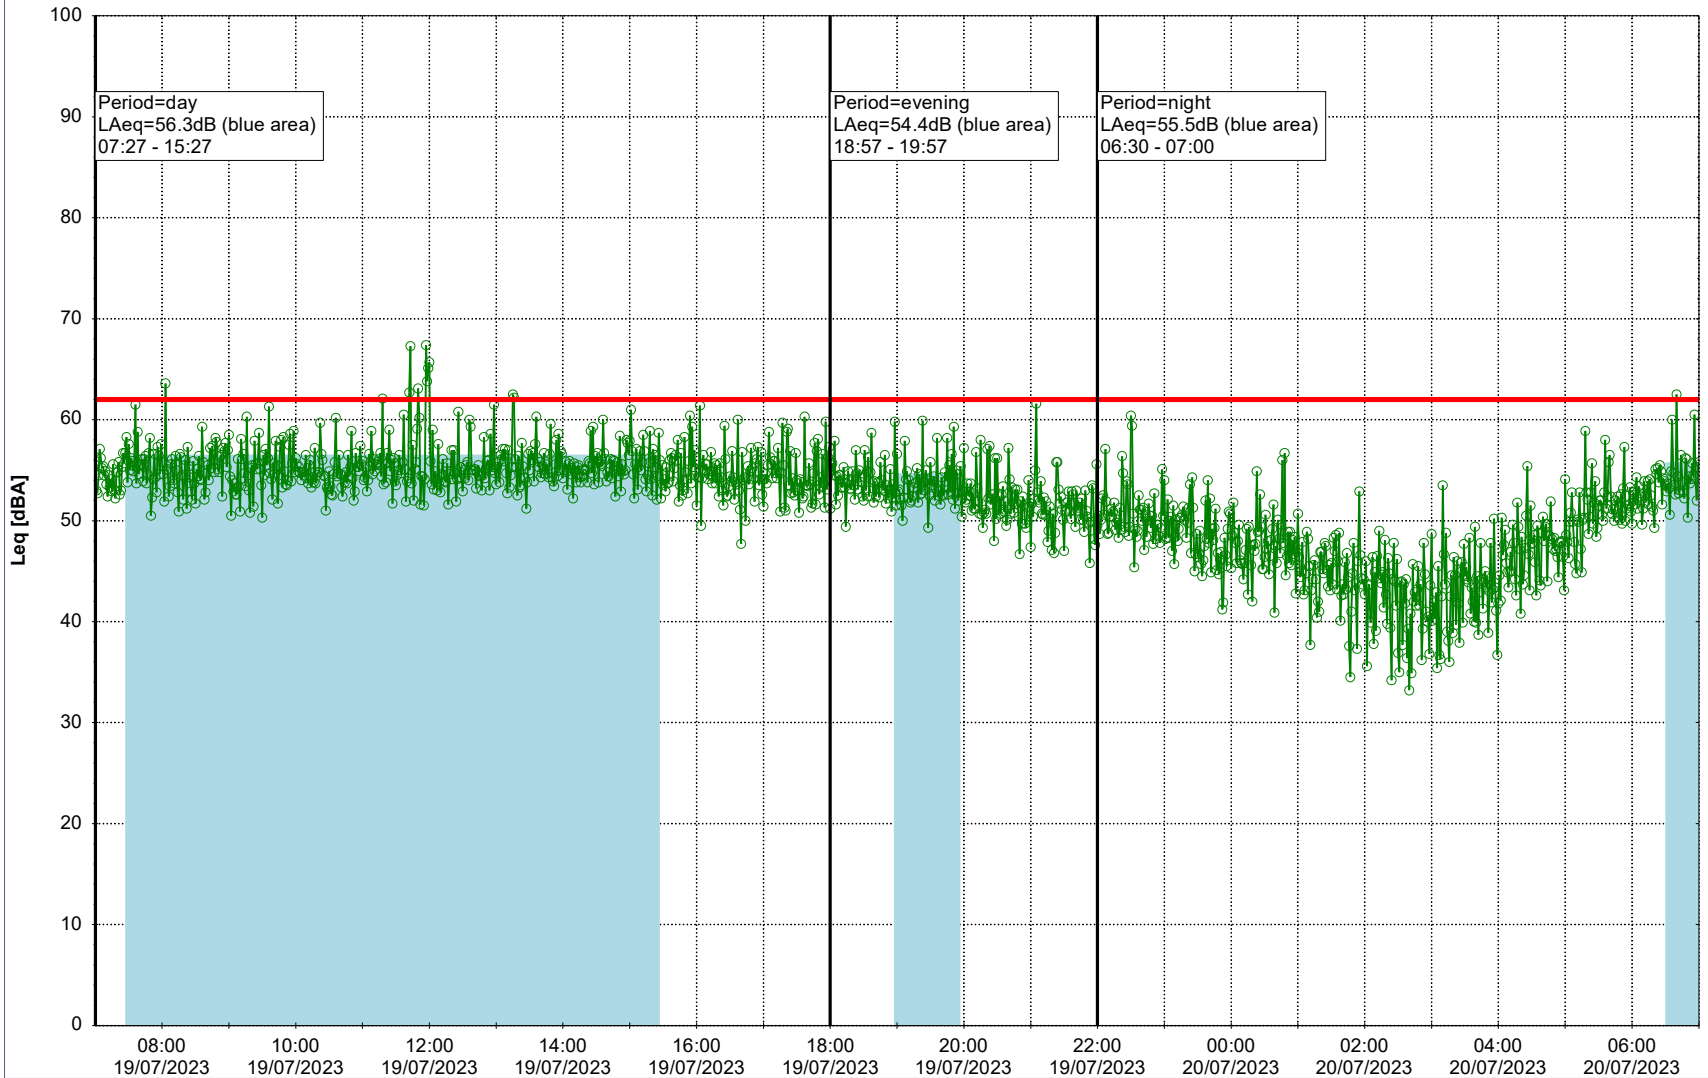

...

Noise Time Related Diagram

18/07/2023
19/07/2023

○○○○ GAB_NS01

Project: Kronos Sydhavnen
Construction: Gåsebæk
Location: N-V

19/07/2023
20/07/2023

Remarks

...

Noise Time Related Diagram

○○○ GAB_NS01

Project: Kronos Sydhavnen
Construction: Gåsebæk
Location: N-V

20/07/2023
21/07/2023

Noise Time Related Diagram

○○○○ GAB_NS01

Remarks

...

Project: Kronos Sydhavnen
Construction: Gåsebæk
Location: N-V

Remarks

...

Noise Time Related Diagram

21/07/2023
22/07/2023

○○○○ GAB_NS01

Project: Kronos Sydhavnen
Construction: Gåsebæk
Location: N-V

Remarks

...

Noise Time Related Diagram

22/07/2023
23/07/2023

○○○○ GAB_NS01

Project: Kronos Sydhavnen
Construction: Gåsebæk
Location: N-V

23/07/2023
24/07/2023

Remarks

...