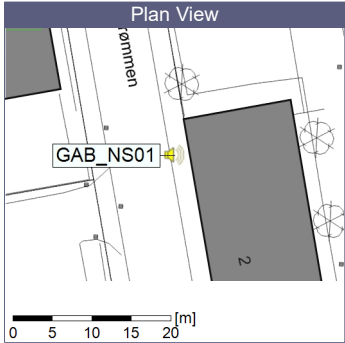

...

Noise Time Related Diagram

18/07/2023
19/07/2023

○○○○ GAB_NS01

Project: Kronos Sydhavnen
Construction: Gåsebæk
Location: N-V

19/07/2023
20/07/2023

Remarks

...