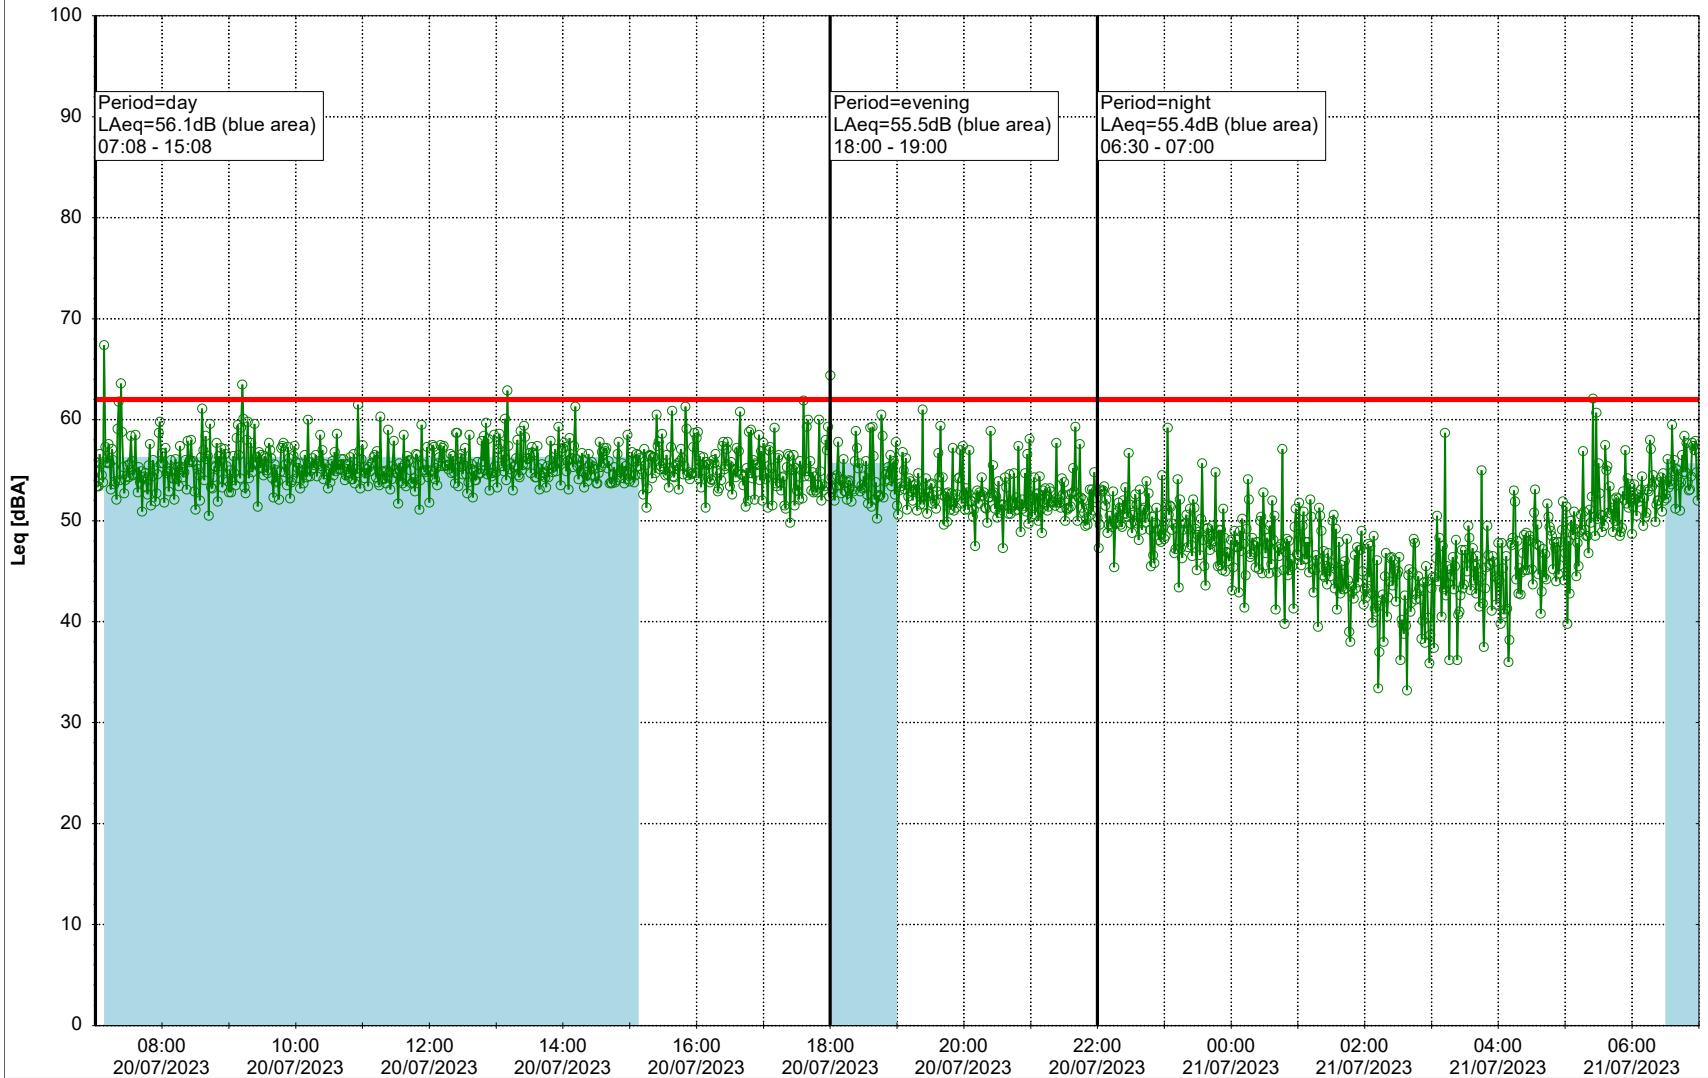

Noise Time Related Diagram

○○○ GAB_NS01

Project: Kronos Sydhavnen
Construction: Gåsebæk
Location: N-V

20/07/2023
21/07/2023

Noise Time Related Diagram

○○○○ GAB_NS01

Remarks

...

Project: Kronos Sydhavnen
Construction: Gåsebæk
Location: N-V

Remarks

...

Noise Time Related Diagram

21/07/2023
22/07/2023

○○○○ GAB_NS01

Project: Kronos Sydhavnen
Construction: Gåsebæk
Location: N-V

Remarks

...

Noise Time Related Diagram

22/07/2023
23/07/2023

○○○○ GAB_NS01

Project: Kronos Sydhavnen
Construction: Gåsebæk
Location: N-V

23/07/2023
24/07/2023

Remarks

...