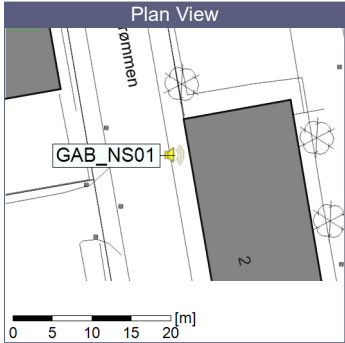

Project: Kronos Sydhavnen
Construction: Gåsebæk
Location: N-V

Remarks

...

Noise Time Related Diagram

21/07/2023
22/07/2023

○○○○ GAB_NS01

Project: Kronos Sydhavnen
Construction: Gåsebæk
Location: N-V

Remarks