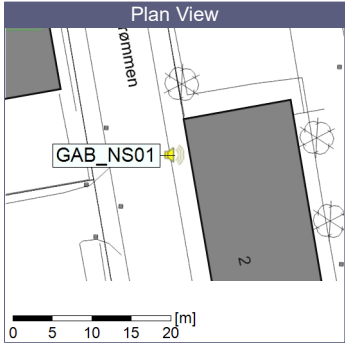

Project: Kronos Sydhavnen
Construction: Gåsebæk
Location: N-V

Remarks

...

Noise Time Related Diagram

17/07/2023
18/07/2023

○○○○ GAB_NS01

Project: Kronos Sydhavnen
Construction: Gåsebæk
Location: N-V

Remarks