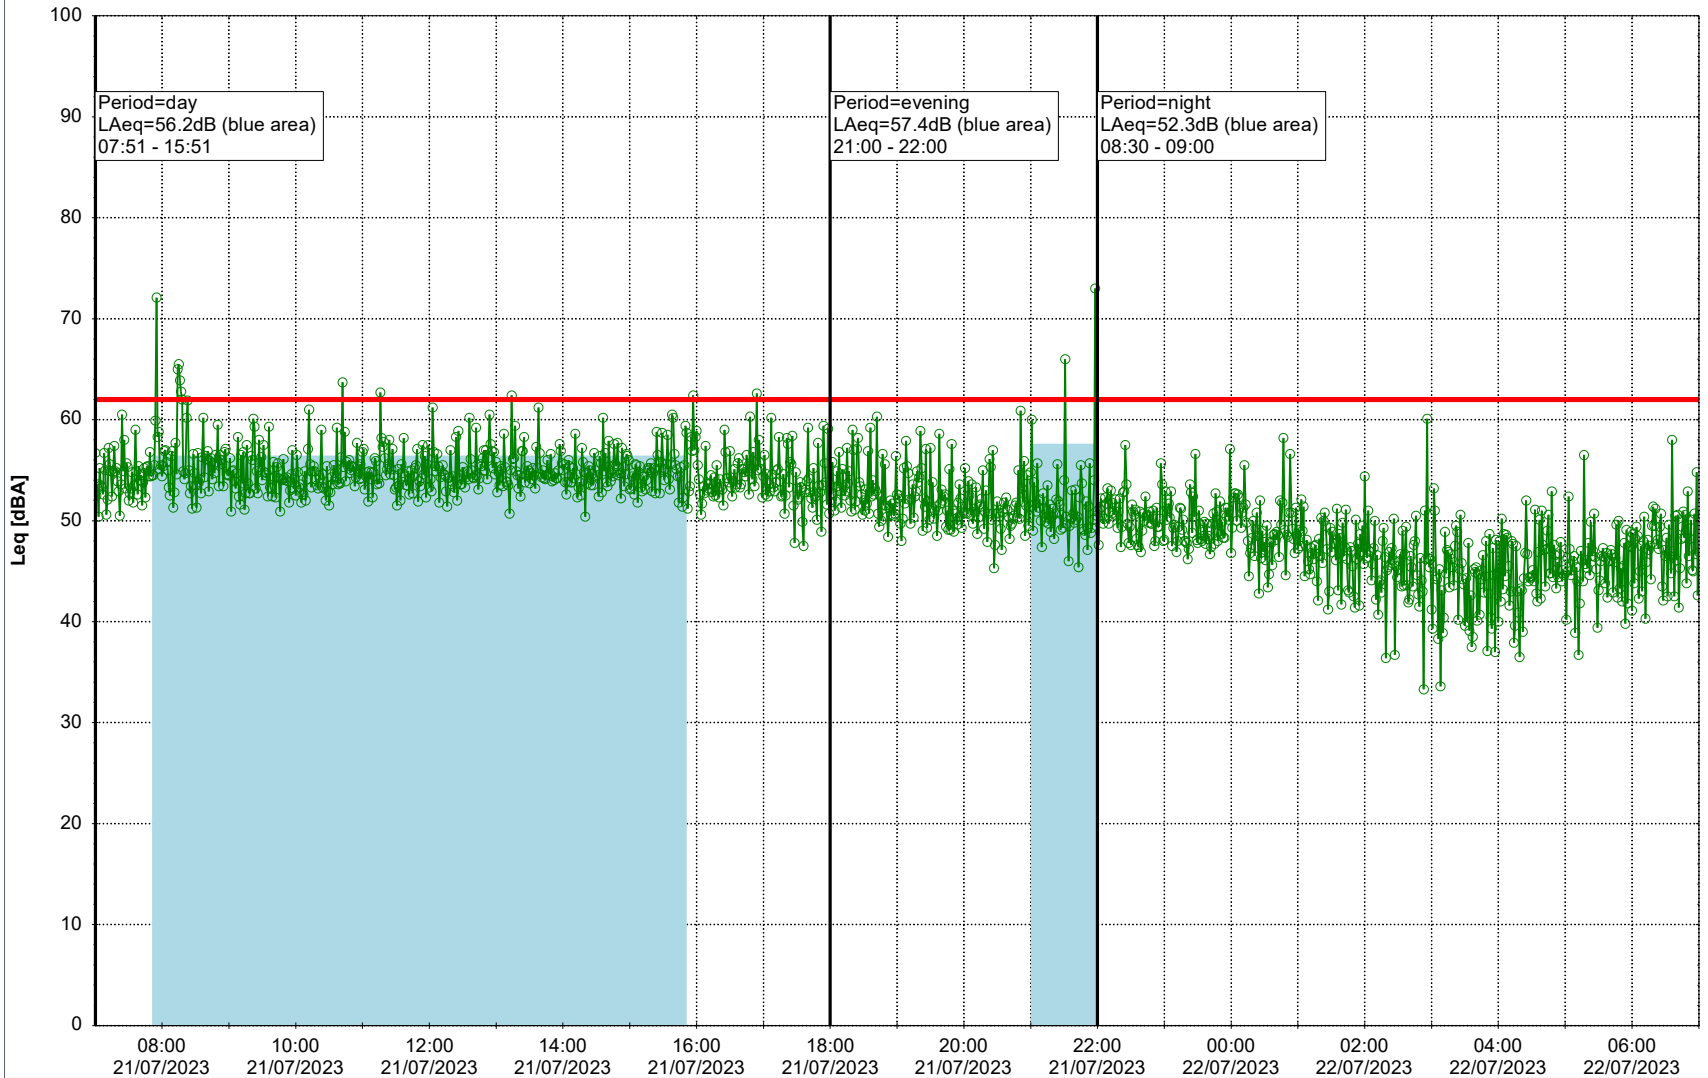

Noise Time Related Diagram

○○○ GAB_NS01

Project: Kronos Sydhavnen
Construction: Gåsebæk
Location: N-V

20/07/2023
21/07/2023

Noise Time Related Diagram

○○○○ GAB_NS01

Remarks

...

Project: Kronos Sydhavnen
Construction: Gåsebæk
Location: N-V

Remarks

...

Noise Time Related Diagram

21/07/2023
22/07/2023

○○○○ GAB_NS01

Project: Kronos Sydhavnen
Construction: Gåsebæk
Location: N-V

Remarks

...

Noise Time Related Diagram

22/07/2023
23/07/2023

○○○○ GAB_NS01

Project: Kronos Sydhavnen
Construction: Gåsebæk
Location: N-V

23/07/2023
24/07/2023

Remarks

...

Noise Time Related Diagram

○○○ GAB_NS01