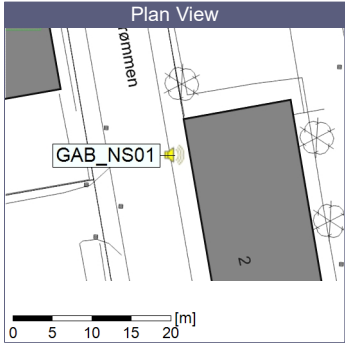

Noise Time Related Diagram

○○○ GAB_NS01

Project: Kronos Sydhavnen
Construction: Gåsebæk
Location: N-V

20/07/2023
21/07/2023

Noise Time Related Diagram

○○○○ GAB_NS01

Remarks

...