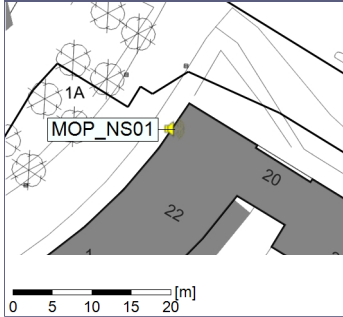

Plan View

Remarks

...

Noise Time Related Diagram

22/12/2020
23/12/2020

○○○○ MOP_NS01

Project: Kronos Sydhavnen
Construction: Mozarts Plads
Location: N-V

Plan View