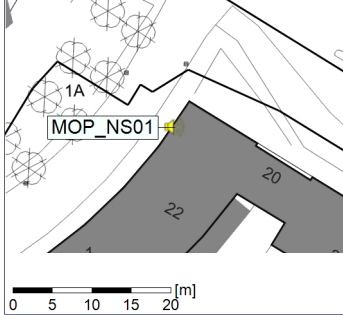

Project: Kronos Sydhavnen
Construction: Mozarts Plads
Location: N-V

Plan View

Remarks

...

Noise Time Related Diagram

21/12/2020
22/12/2020

○○○○ MOP_NS01

Project: Kronos Sydhavnen
Construction: Mozarts Plads
Location: N-V