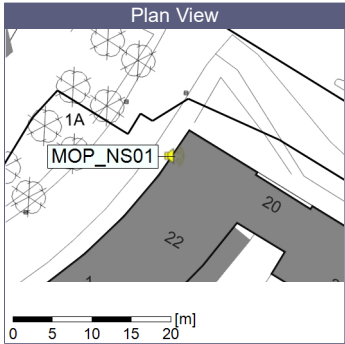

Project: Kronos Sydhavnen
Construction: Mozarts Plads
Location: N-V

24/12/2020
25/12/2020