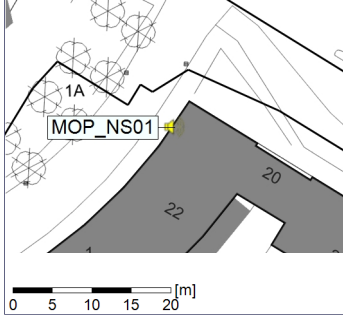

Project: Kronos Sydhavnen
Construction: Mozarts Plads
Location: N-V

27/12/2020
28/12/2020

Plan View