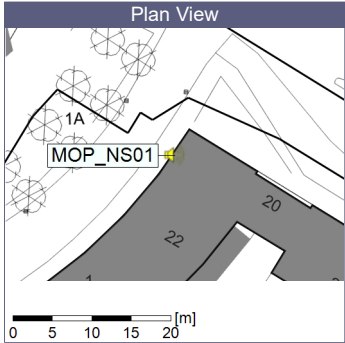

...

Noise Time Related Diagram

○○○ MOP_NS01

Project: Kronos Sydhavnen
Construction: Mozarts Plads
Location: N-V

25/12/2020
26/12/2020

Remarks

...

Noise Time Related Diagram