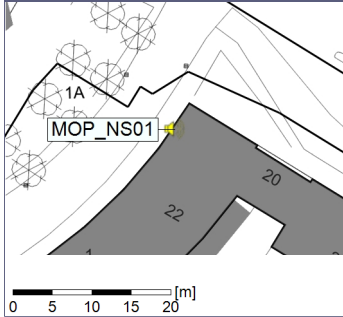

○○○○ MOP_NS01

Project: Kronos Sydhavnen
Construction: Mozarts Plads
Location: N-V

26/12/2020
27/12/2020

Plan View

Remarks

...

Noise Time Related Diagram

○○○○ MOP_NS01