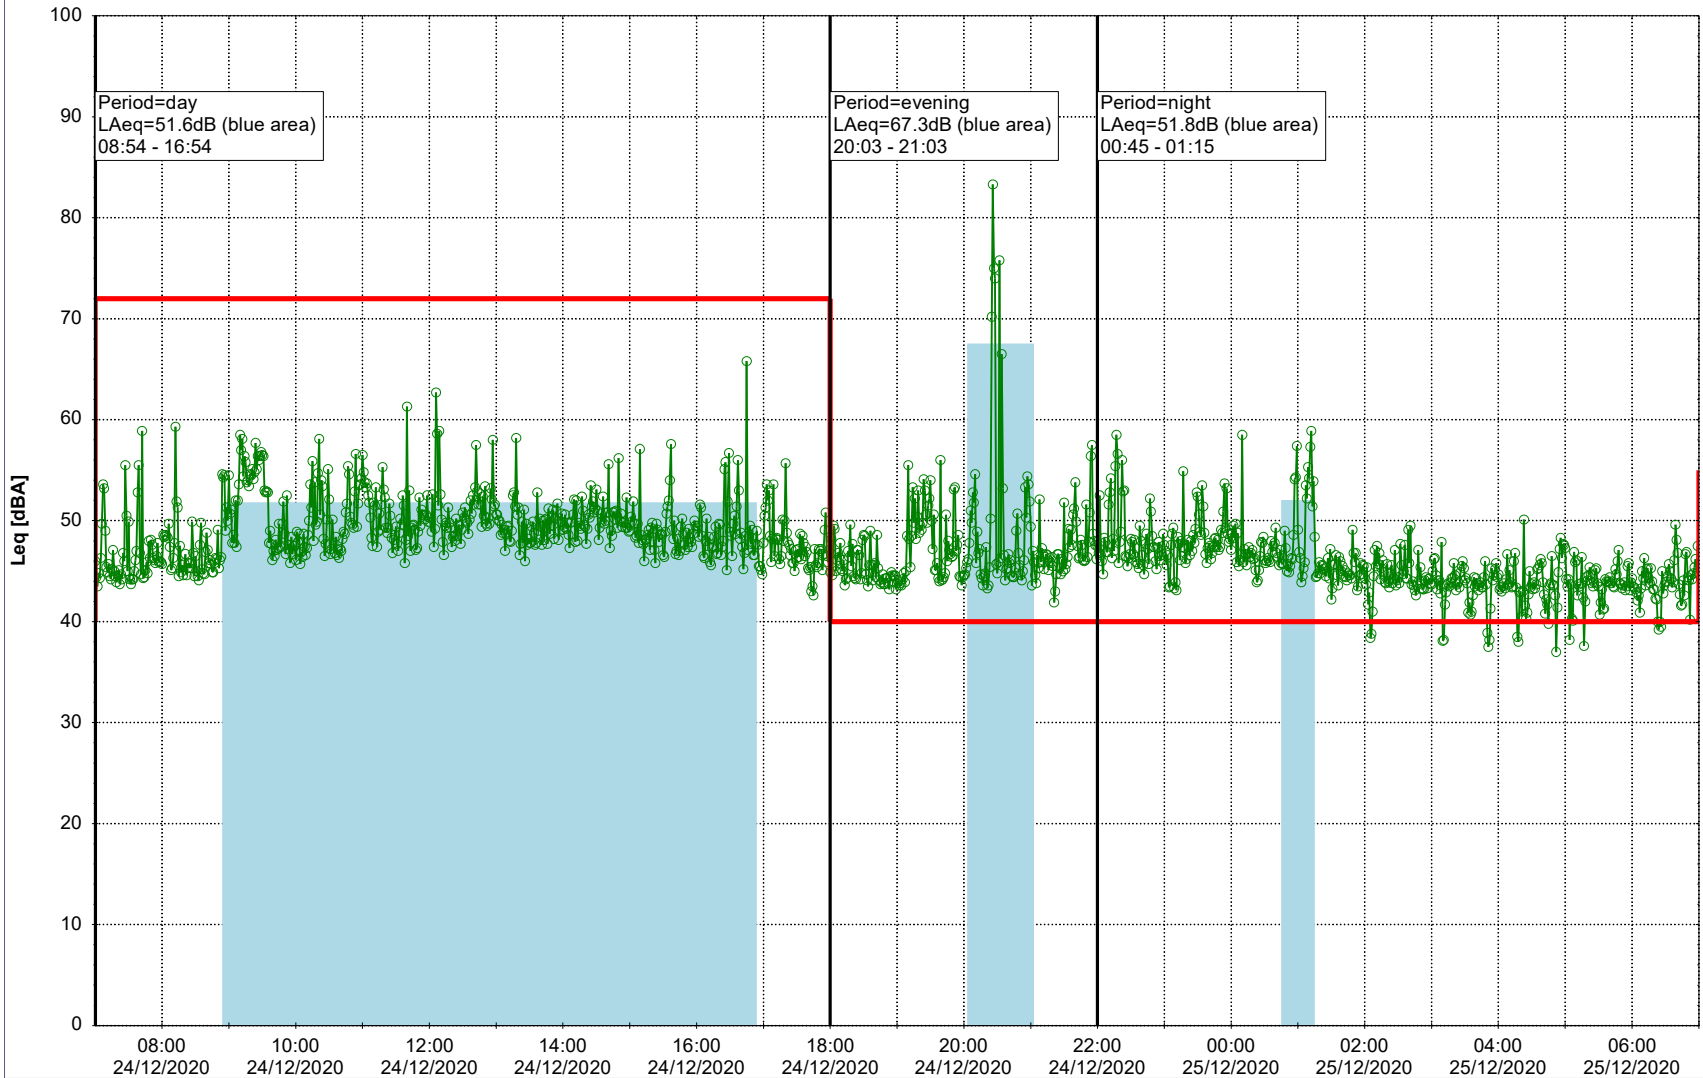

Remarks

...

Noise Time Related Diagram

23/12/2020
24/12/2020

○○○○ MOP_NS01

Project: Kronos Sydhavnen
Construction: Mozarts Plads
Location: N-V

24/12/2020
25/12/2020

Remarks

...

Noise Time Related Diagram

○○○ MOP_NS01

Project: Kronos Sydhavnen
Construction: Mozarts Plads
Location: N-V

25/12/2020
26/12/2020

Remarks

...

Noise Time Related Diagram

Project: Kronos Sydhavnen
Construction: Mozarts Plads
Location: N-V

27/12/2020
28/12/2020

Plan View

Remarks

...

Noise Time Related Diagram

○○○○ MOP_NS01