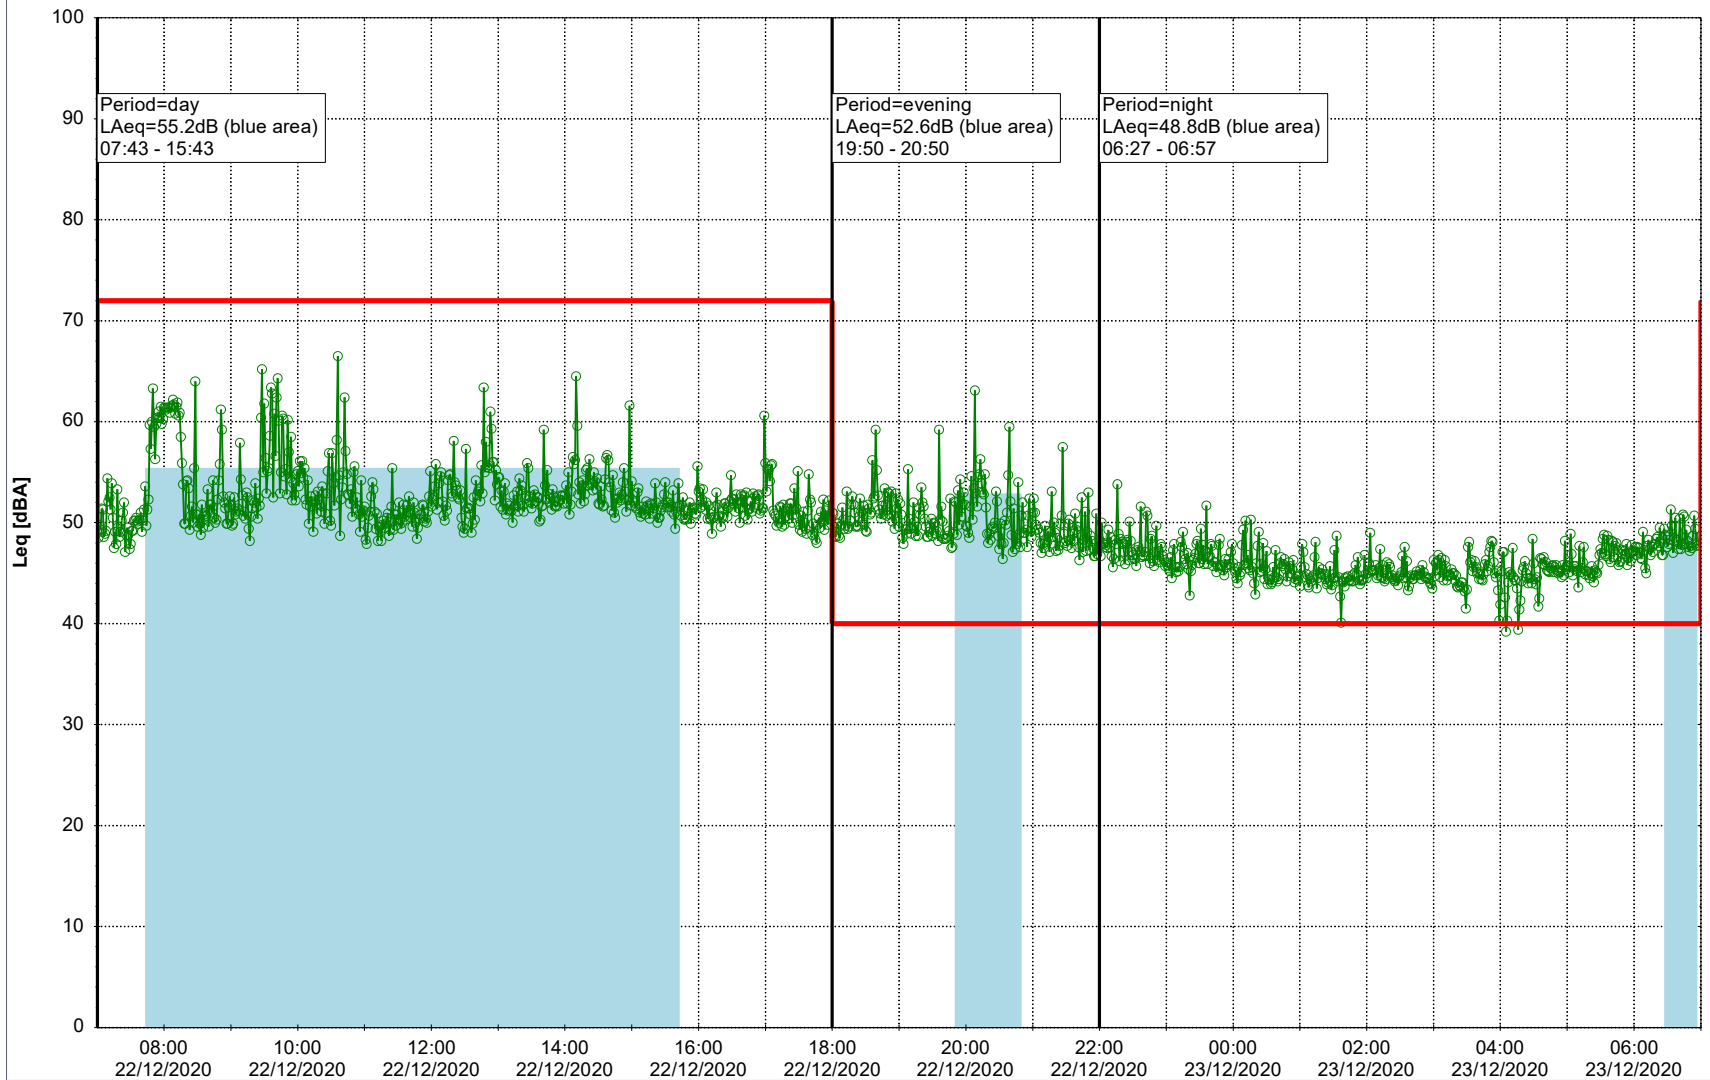

Plan View

Remarks

...

Noise Time Related Diagram

22/12/2020
23/12/2020

○○○○ MOP_NS01

Project: Kronos Sydhavnen
Construction: Mozarts Plads
Location: N-V

Plan View

Remarks

...

Noise Time Related Diagram

23/12/2020
24/12/2020

○○○○ MOP_NS01

Project: Kronos Sydhavnen
Construction: Mozarts Plads
Location: N-V

24/12/2020
25/12/2020

Remarks

...

Noise Time Related Diagram

○○○ MOP_NS01

Project: Kronos Sydhavnen
Construction: Mozarts Plads
Location: N-V

25/12/2020
26/12/2020

Remarks

...

Noise Time Related Diagram

Project: Kronos Sydhavnen
Construction: Mozarts Plads
Location: N-V

27/12/2020
28/12/2020

Plan View

Remarks

...

Noise Time Related Diagram

○○○○ MOP_NS01