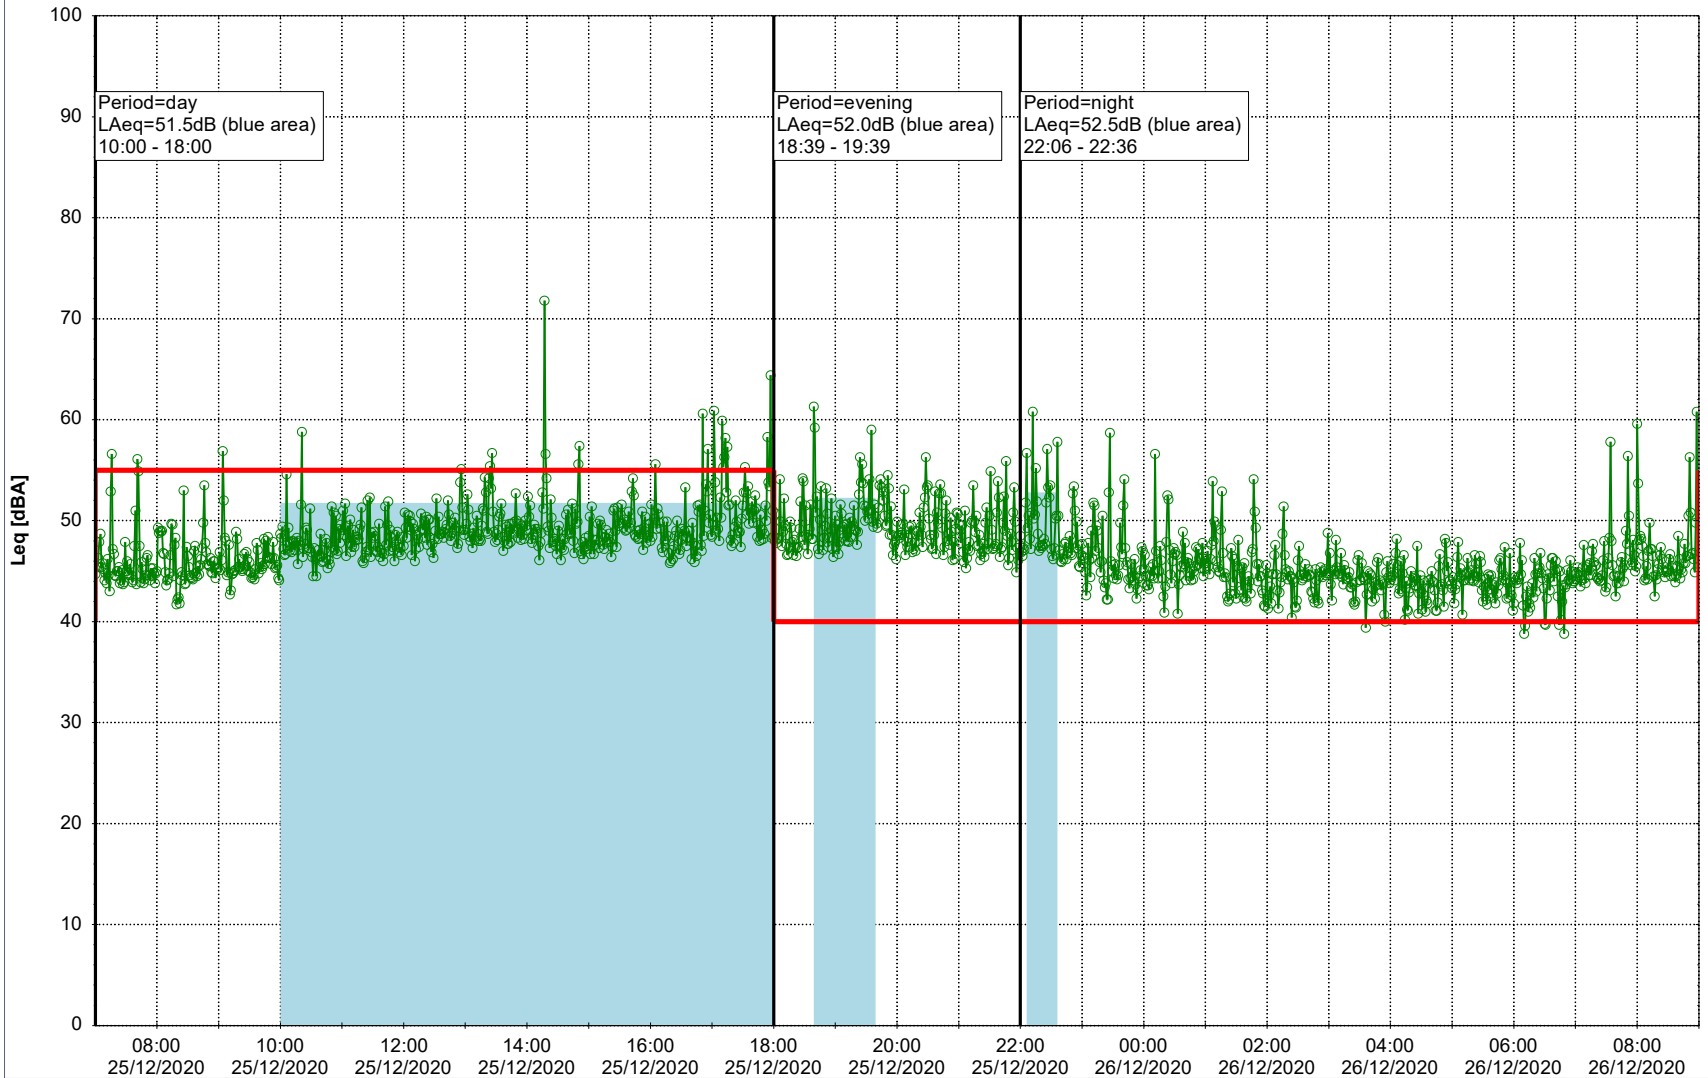

...

Noise Time Related Diagram

○○○ MOP_NS01

Project: Kronos Sydhavnen
Construction: Mozarts Plads
Location: N-V

25/12/2020
26/12/2020

Remarks

...

Noise Time Related Diagram

○○○○ MOP_NS01

Project: Kronos Sydhavnen
Construction: Mozarts Plads
Location: N-V

26/12/2020
27/12/2020

Plan View

Remarks

...

Noise Time Related Diagram

○○○○ MOP_NS01

Project: Kronos Sydhavnen
Construction: Mozarts Plads
Location: N-V

27/12/2020
28/12/2020

Plan View

Remarks

...

Noise Time Related Diagram

○○○○ MOP_NS01