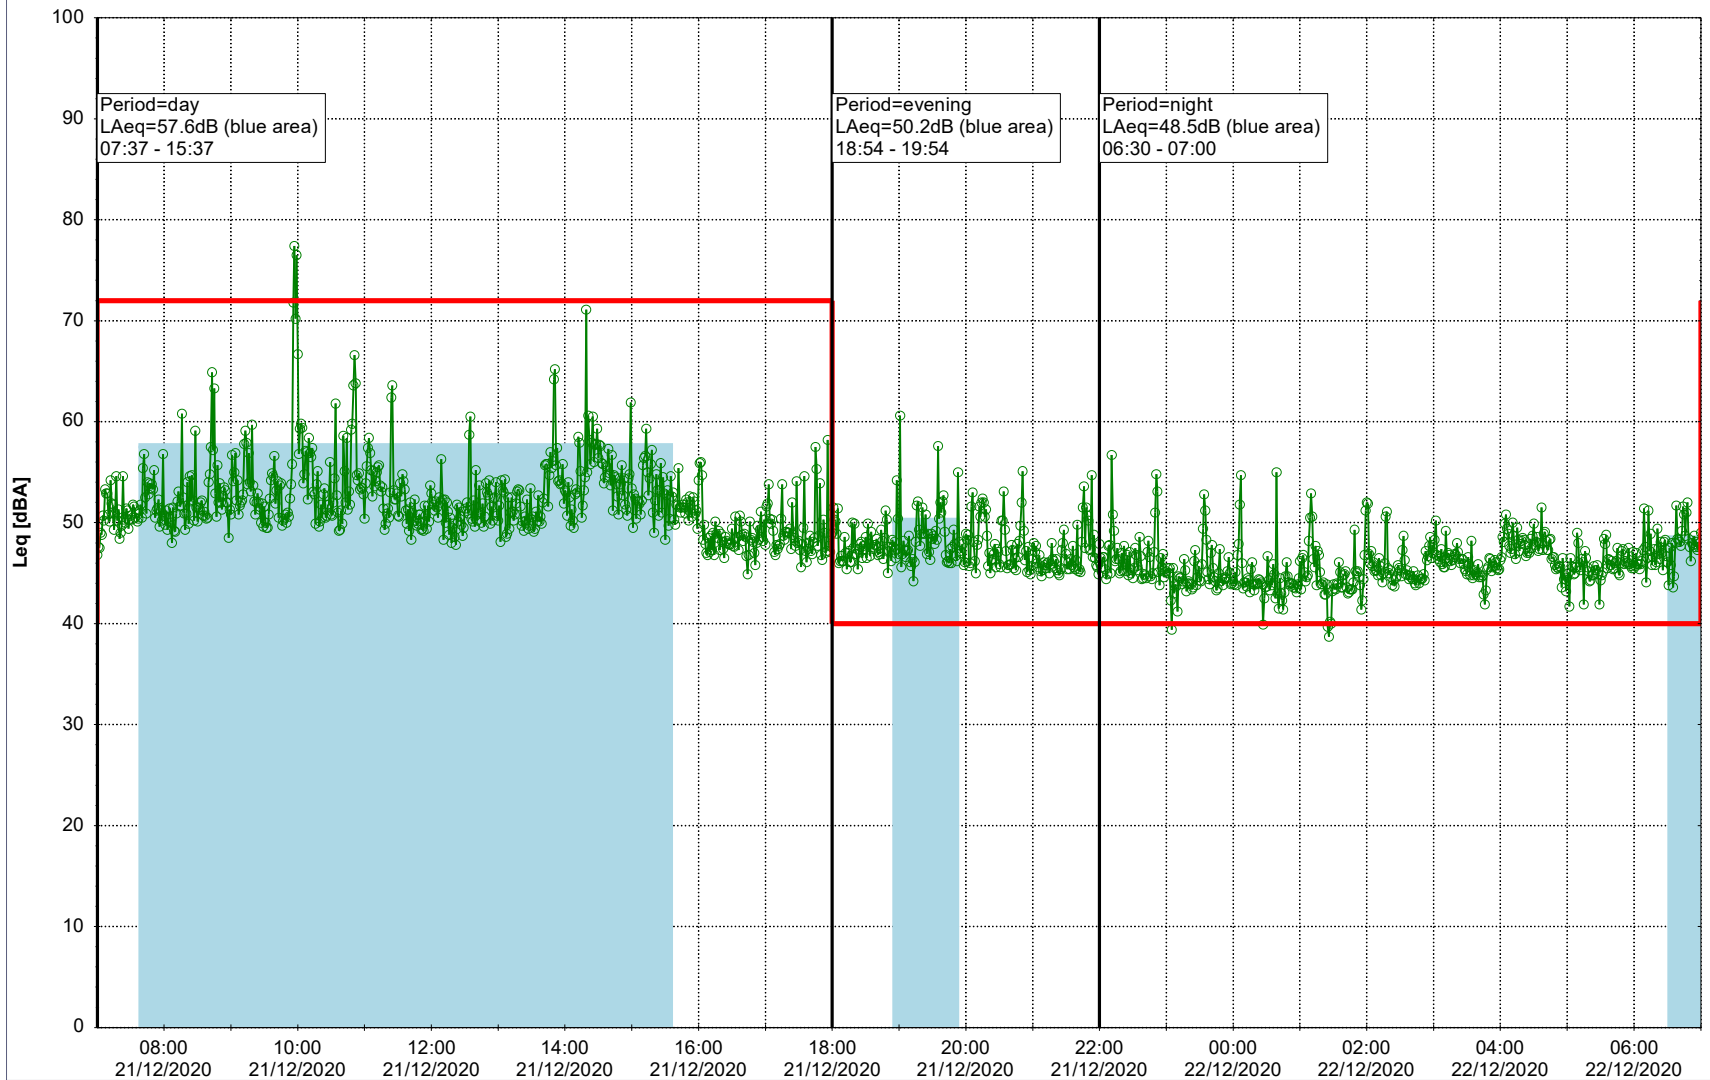

Project: Kronos Sydhavnen
Construction: Mozarts Plads
Location: N-V

Plan View

Remarks

...

Noise Time Related Diagram

21/12/2020
22/12/2020

○○○○ MOP_NS01

Project: Kronos Sydhavnen
Construction: Mozarts Plads
Location: N-V

Plan View

Remarks

...

Noise Time Related Diagram

22/12/2020
23/12/2020

○○○○ MOP_NS01

Project: Kronos Sydhavnen
Construction: Mozarts Plads
Location: N-V

Plan View

...

Noise Time Related Diagram

○○○ MOP_NS01

Project: Kronos Sydhavnen
Construction: Mozarts Plads
Location: N-V

25/12/2020
26/12/2020

Remarks

...

Noise Time Related Diagram

Project: Kronos Sydhavnen
Construction: Mozarts Plads
Location: N-V

27/12/2020
28/12/2020

Plan View

Remarks

...

Noise Time Related Diagram

○○○○ MOP_NS01