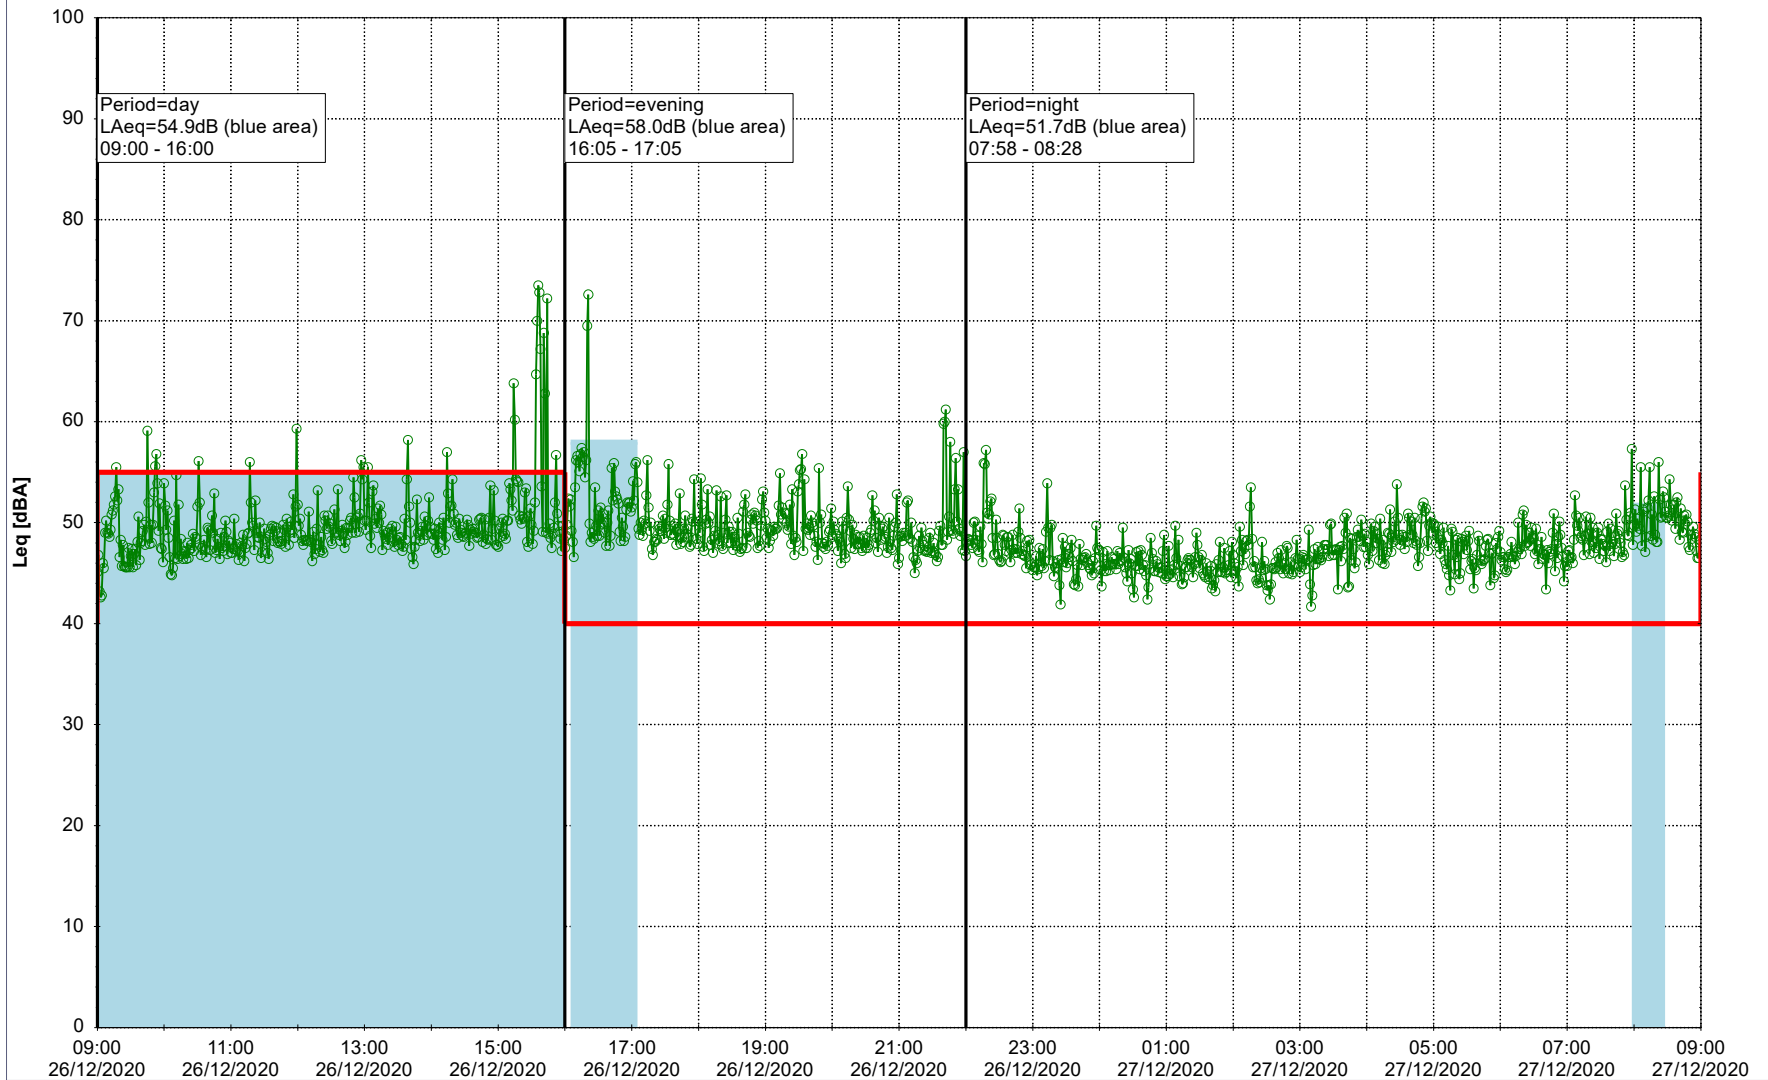

○○○○ MOP_NS01

Project: Kronos Sydhavnen
Construction: Mozarts Plads
Location: N-V

26/12/2020
27/12/2020

Plan View

Remarks

...

Noise Time Related Diagram

○○○○ MOP_NS01

Project: Kronos Sydhavnen
Construction: Mozarts Plads
Location: N-V

27/12/2020
28/12/2020

Plan View

Remarks

...

Noise Time Related Diagram

○○○○ MOP_NS01