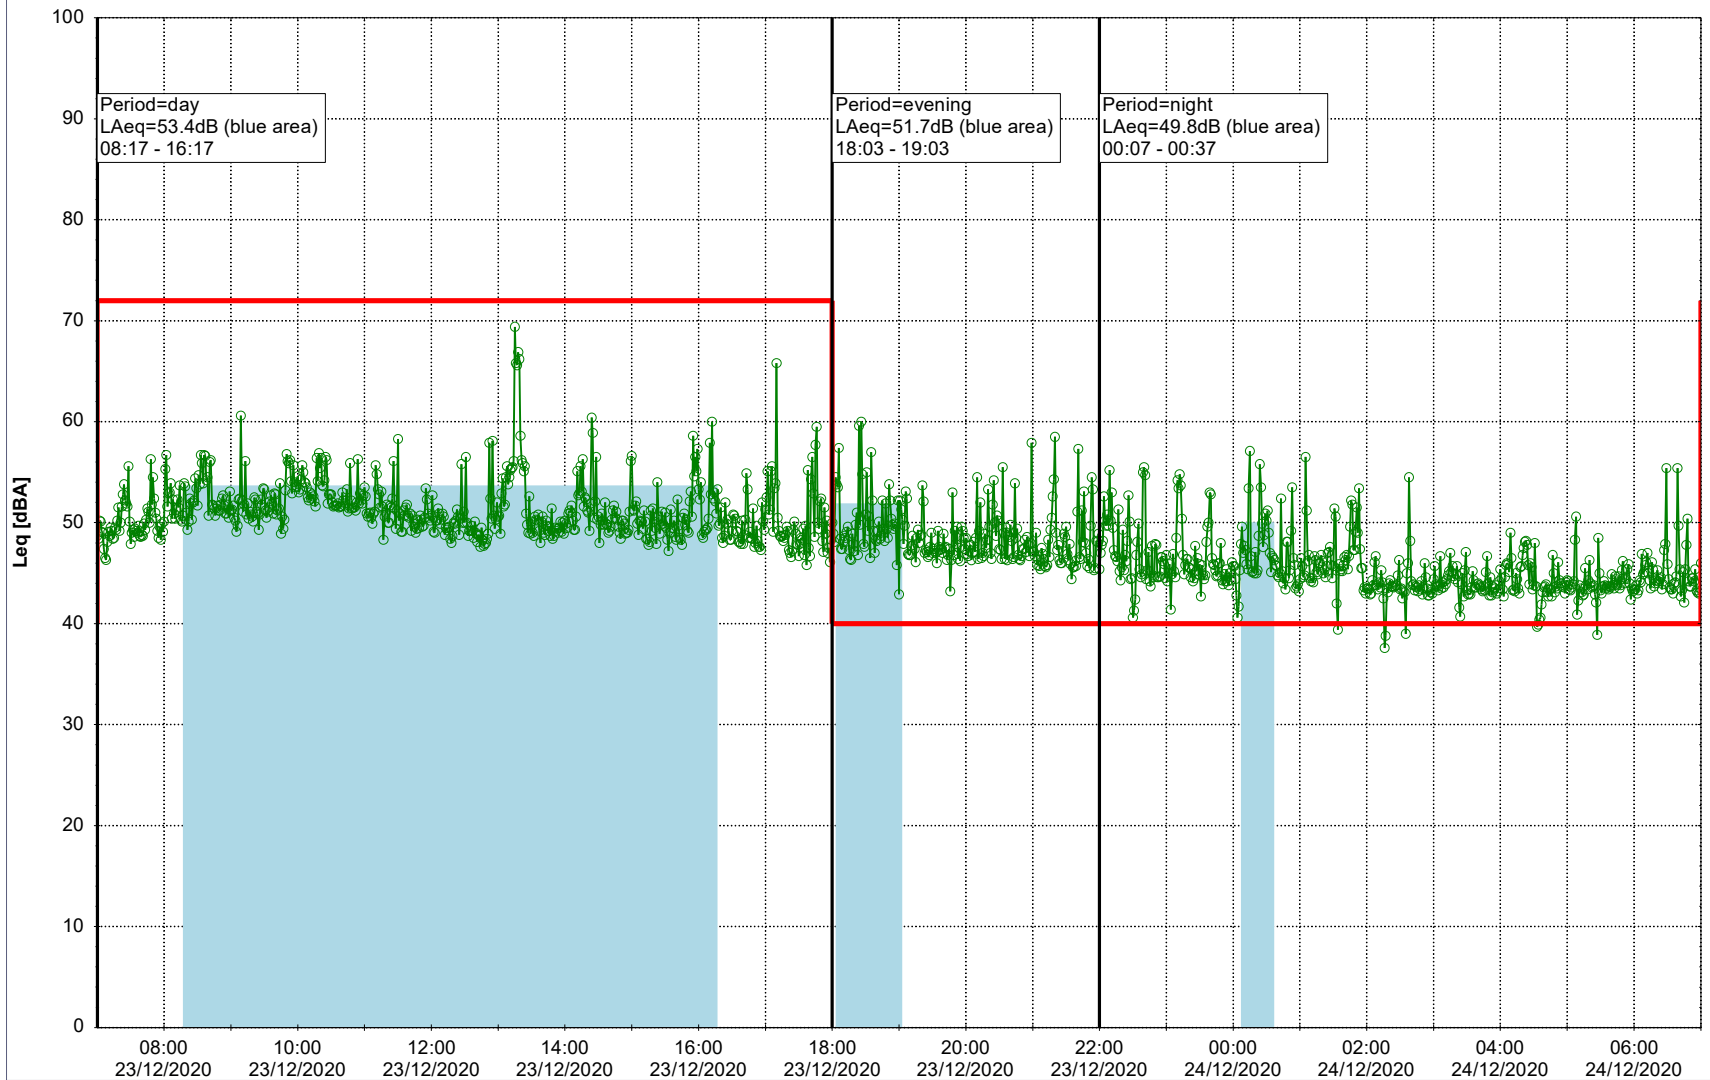

Plan View

Remarks

...

Noise Time Related Diagram

22/12/2020
23/12/2020

○○○○ MOP_NS01

Project: Kronos Sydhavnen
Construction: Mozarts Plads
Location: N-V

Plan View

Remarks

...

Noise Time Related Diagram

23/12/2020
24/12/2020

○○○○ MOP_NS01

Project: Kronos Sydhavnen
Construction: Mozarts Plads
Location: N-V

24/12/2020
25/12/2020

Remarks

...

Noise Time Related Diagram

○○○ MOP_NS01

Project: Kronos Sydhavnen
Construction: Mozarts Plads
Location: N-V

25/12/2020
26/12/2020

Remarks

...

Noise Time Related Diagram

Project: Kronos Sydhavnen
Construction: Mozarts Plads
Location: N-V

27/12/2020
28/12/2020

Plan View

Remarks

...

Noise Time Related Diagram

○○○○ MOP_NS01