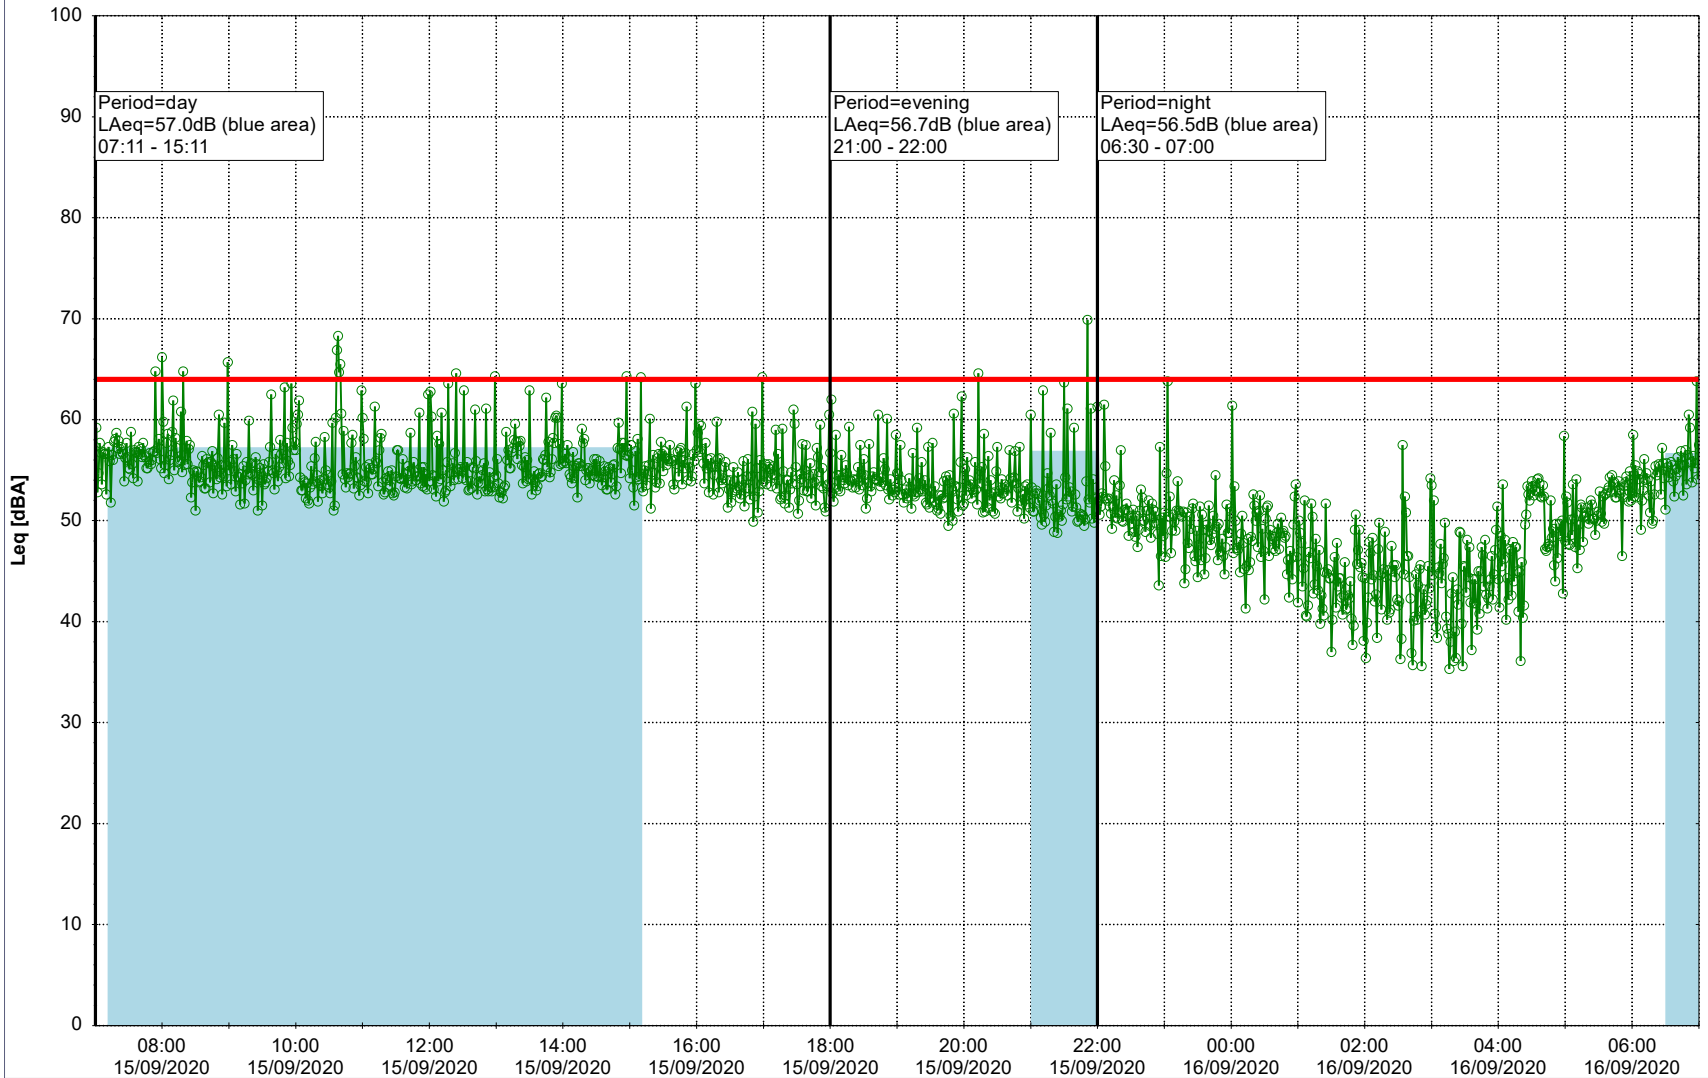

Project: Kronos Sydhavnen
Construction: Gåsebæk
Location: N-V

14/09/2020
15/09/2020

Remarks

...

Noise Time Related Diagram

○○○○ GAB_NS01

Project: Kronos Sydhavnen
Construction: Gåsebæk
Location: N-V

Remarks

...

Noise Time Related Diagram

15/09/2020
16/09/2020

○○○ GAB_NS01

Project: Kronos Sydhavnen
Construction: Gåsebæk
Location: N-V

Remarks

...

Noise Time Related Diagram

16/09/2020
17/09/2020

○○○ GAB_NS01

Project: Kronos Sydhavnen
Construction: Gåsebæk
Location: N-V

17/09/2020
18/09/2020

Remarks

Noise Time Related Diagram

○○○ GAB_NS01

Project: Kronos Sydhavnen
Construction: Gåsebæk
Location: N-V

...

Noise Time Related Diagram

○○○○ GAB_NS01

Project: Kronos Sydhavnen
Construction: Gåsebæk
Location: N-V

20/09/2020
21/09/2020

Remarks

...

Noise Time Related Diagram