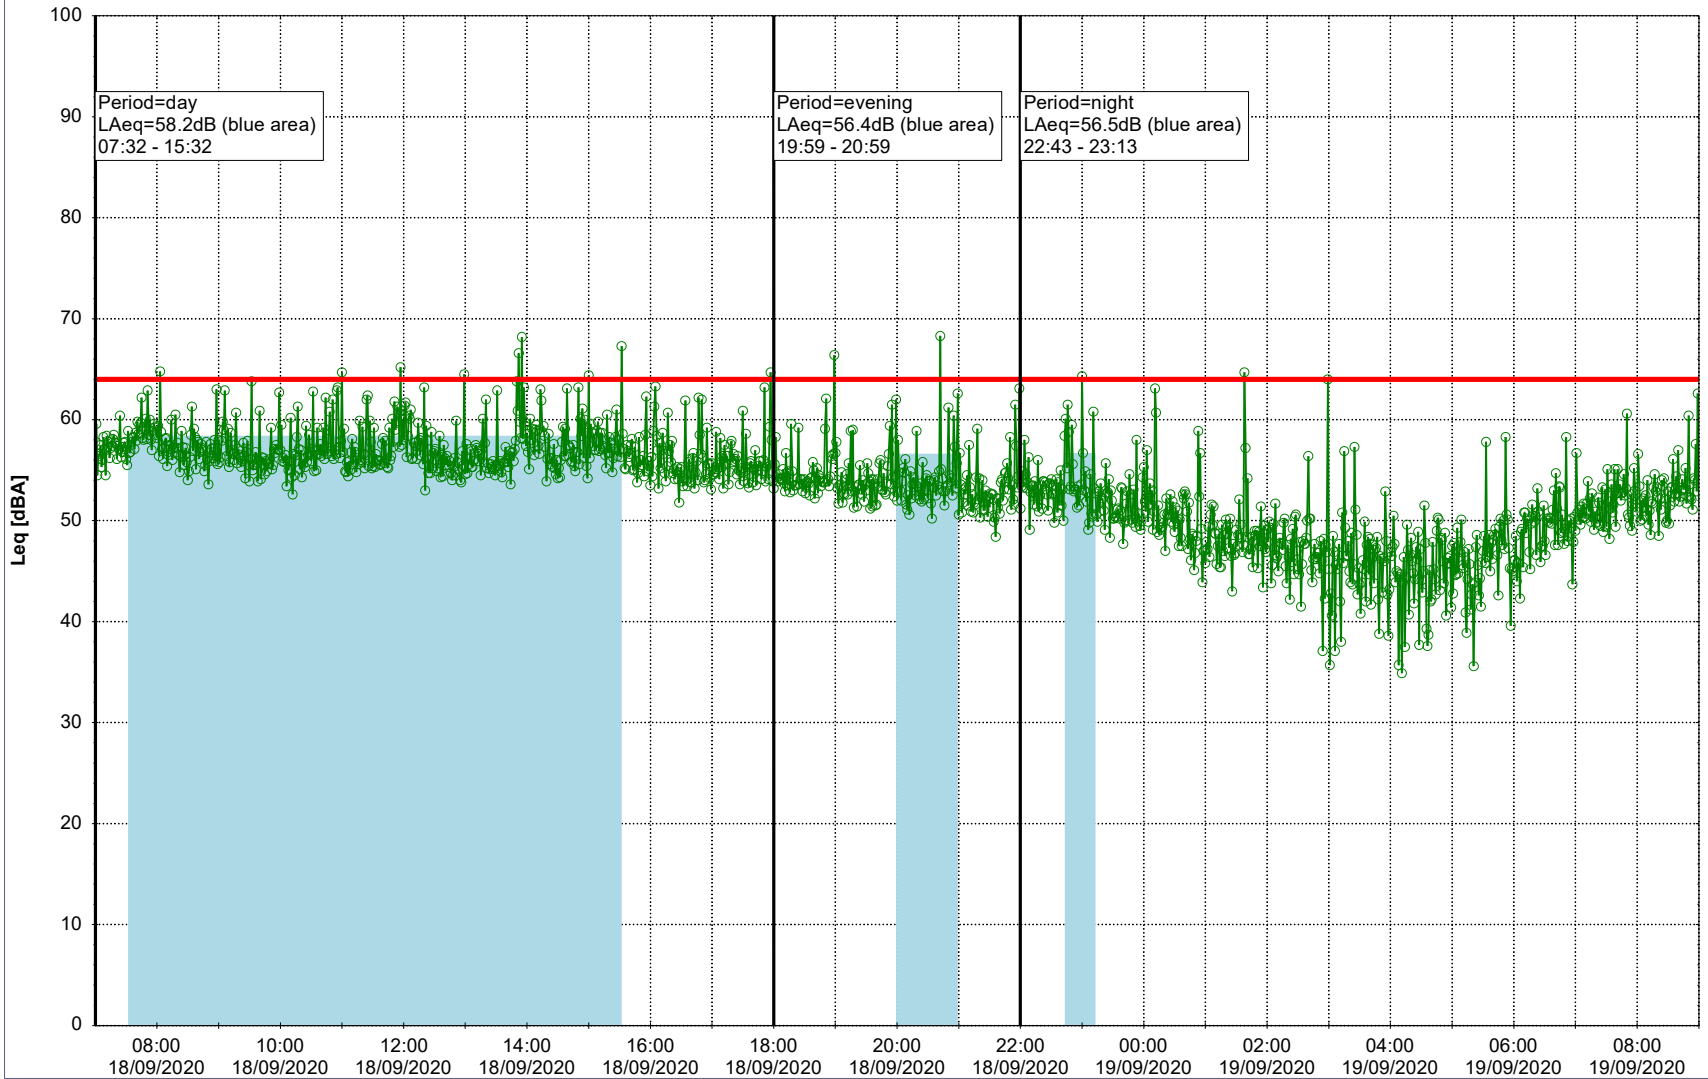

...

Noise Time Related Diagram

15/09/2020
16/09/2020

○○○ GAB_NS01

Project: Kronos Sydhavnen
Construction: Gåsebæk
Location: N-V

Remarks

...

Noise Time Related Diagram

16/09/2020
17/09/2020

○○○ GAB_NS01

Project: Kronos Sydhavnen
Construction: Gåsebæk
Location: N-V

17/09/2020
18/09/2020

Remarks

Noise Time Related Diagram

○○○ GAB_NS01

Project: Kronos Sydhavnen
Construction: Gåsebæk
Location: N-V

Remarks

...

Noise Time Related Diagram

18/09/2020
19/09/2020

○○○○ GAB_NS01

Project: Kronos Sydhavnen
Construction: Gåsebæk
Location: N-V

19/09/2020
20/09/2020

Remarks

...

Noise Time Related Diagram

○○○○ GAB_NS01

Project: Kronos Sydhavnen
Construction: Gåsebæk
Location: N-V

20/09/2020
21/09/2020

Remarks

...

Noise Time Related Diagram