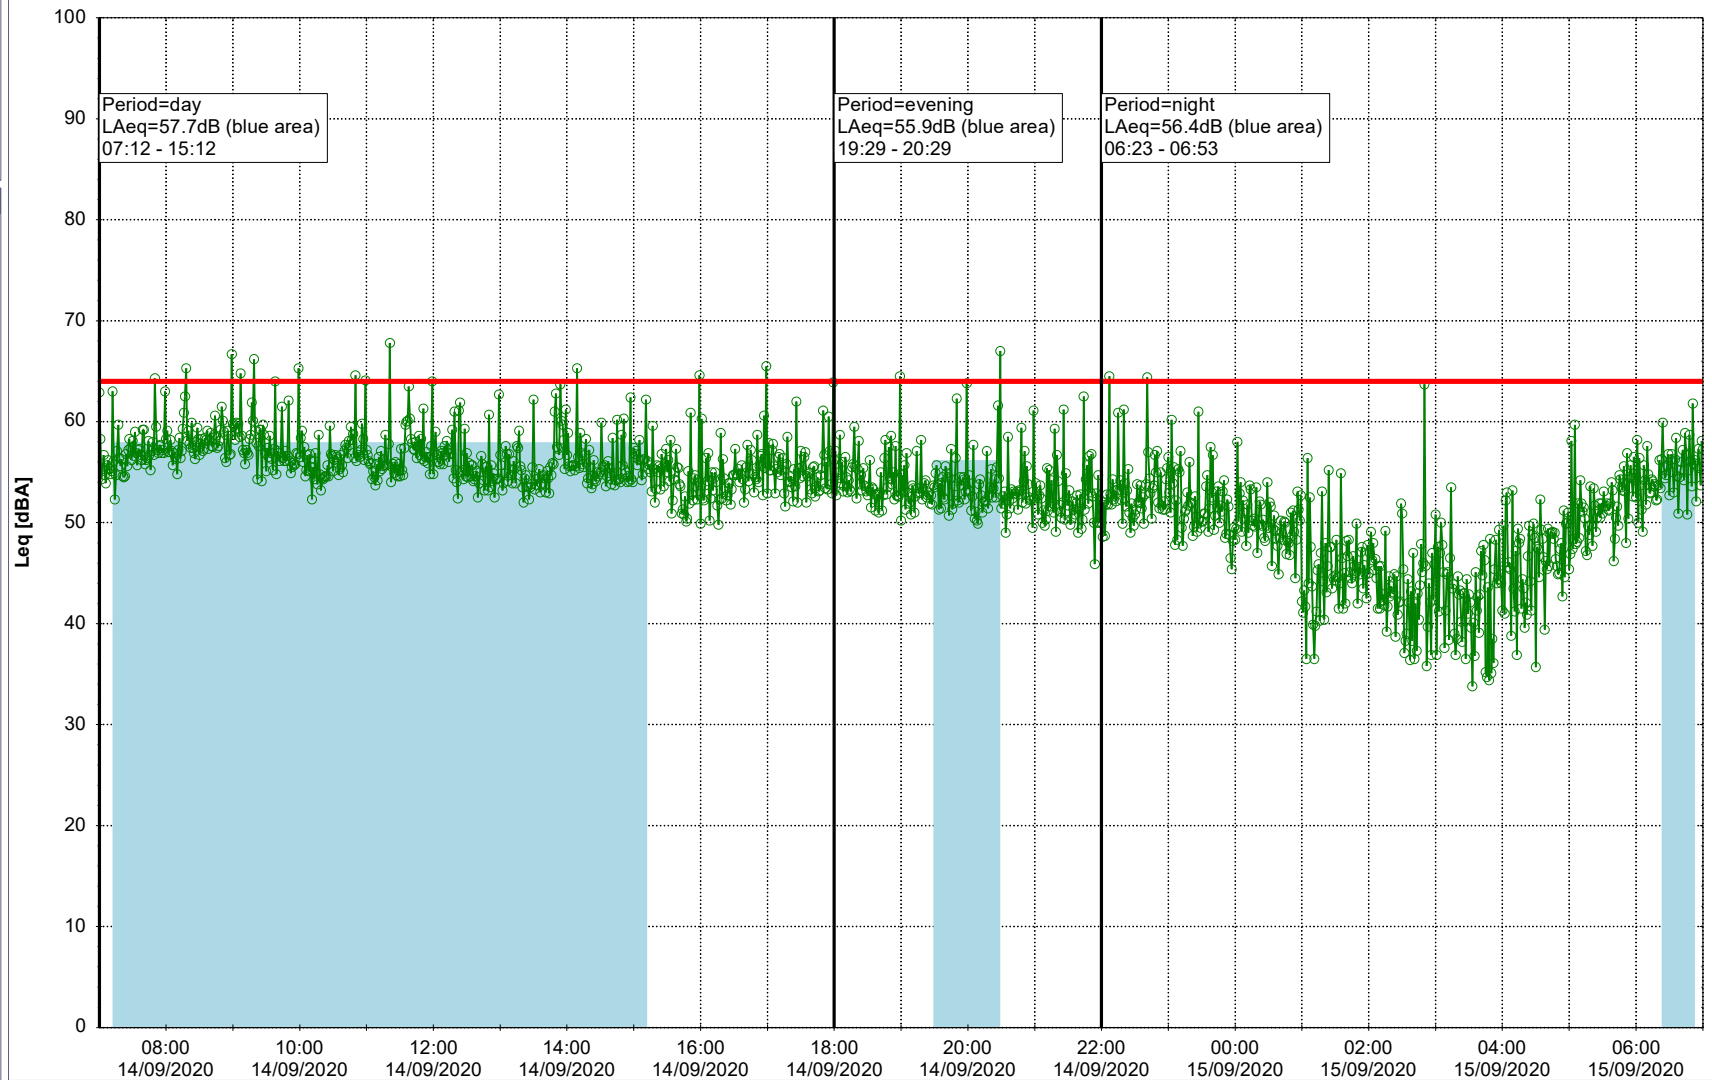

Project: Kronos Sydhavnen
Construction: Gåsebæk
Location: N-V

14/09/2020
15/09/2020

Remarks

...

Noise Time Related Diagram

○○○○ GAB_NS01

Project: Kronos Sydhavnen
Construction: Gåsebæk
Location: N-V

Remarks

...

Noise Time Related Diagram

15/09/2020
16/09/2020

○○○ GAB_NS01

Project: Kronos Sydhavnen
Construction: Gåsebæk
Location: N-V

Remarks

...

Noise Time Related Diagram

16/09/2020
17/09/2020

○○○ GAB_NS01

Project: Kronos Sydhavnen
Construction: Gåsebæk
Location: N-V

17/09/2020
18/09/2020

Remarks

Noise Time Related Diagram

○○○ GAB_NS01

Project: Kronos Sydhavnen
Construction: Gåsebæk
Location: N-V

...

Noise Time Related Diagram

○○○○ GAB_NS01

Project: Kronos Sydhavnen
Construction: Gåsebæk
Location: N-V

20/09/2020
21/09/2020

Remarks

...

Noise Time Related Diagram