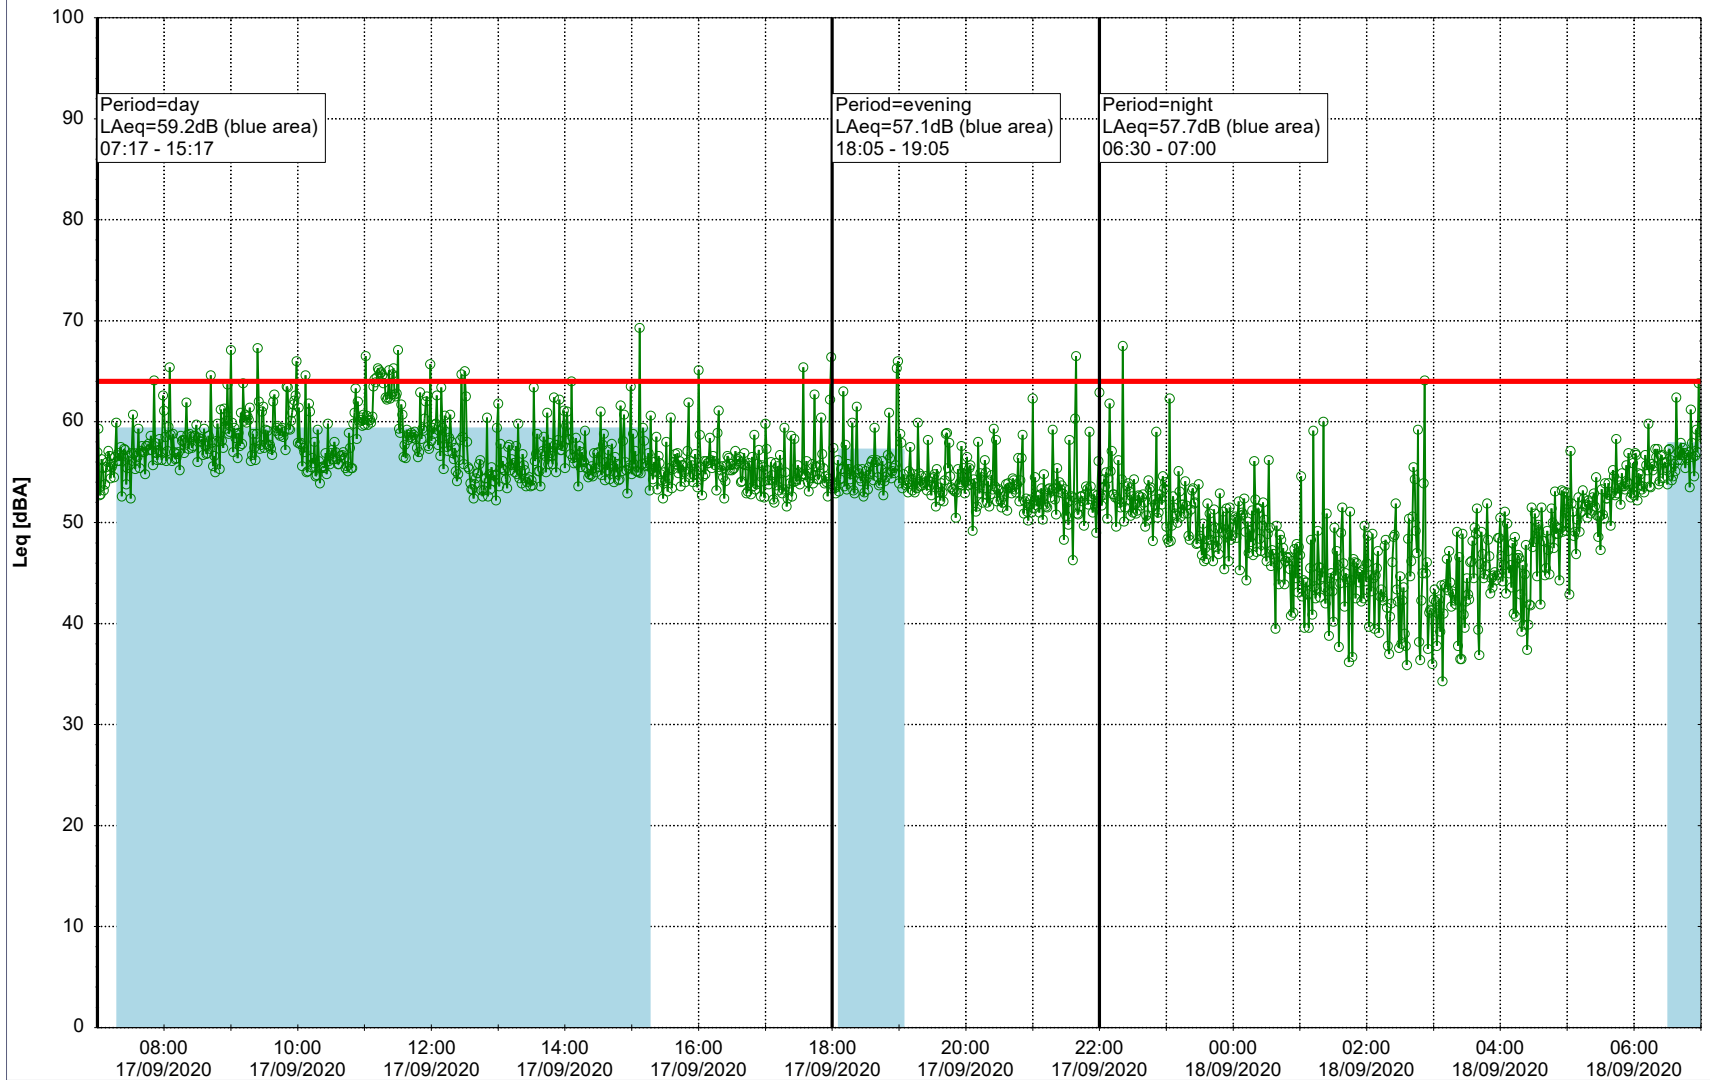

...

Noise Time Related Diagram

15/09/2020
16/09/2020

○○○ GAB_NS01

Project: Kronos Sydhavnen
Construction: Gåsebæk
Location: N-V

Remarks

...

Noise Time Related Diagram

16/09/2020
17/09/2020

○○○ GAB_NS01

Project: Kronos Sydhavnen
Construction: Gåsebæk
Location: N-V

17/09/2020
18/09/2020

Remarks

Noise Time Related Diagram

○○○ GAB_NS01

Project: Kronos Sydhavnen
Construction: Gåsebæk
Location: N-V

Remarks

...

Noise Time Related Diagram

18/09/2020
19/09/2020

○○○○ GAB_NS01

Project: Kronos Sydhavnen
Construction: Gåsebæk
Location: N-V

19/09/2020
20/09/2020

Remarks

...

Noise Time Related Diagram

○○○○ GAB_NS01

Project: Kronos Sydhavnen
Construction: Gåsebæk
Location: N-V

20/09/2020
21/09/2020

Remarks

...

Noise Time Related Diagram