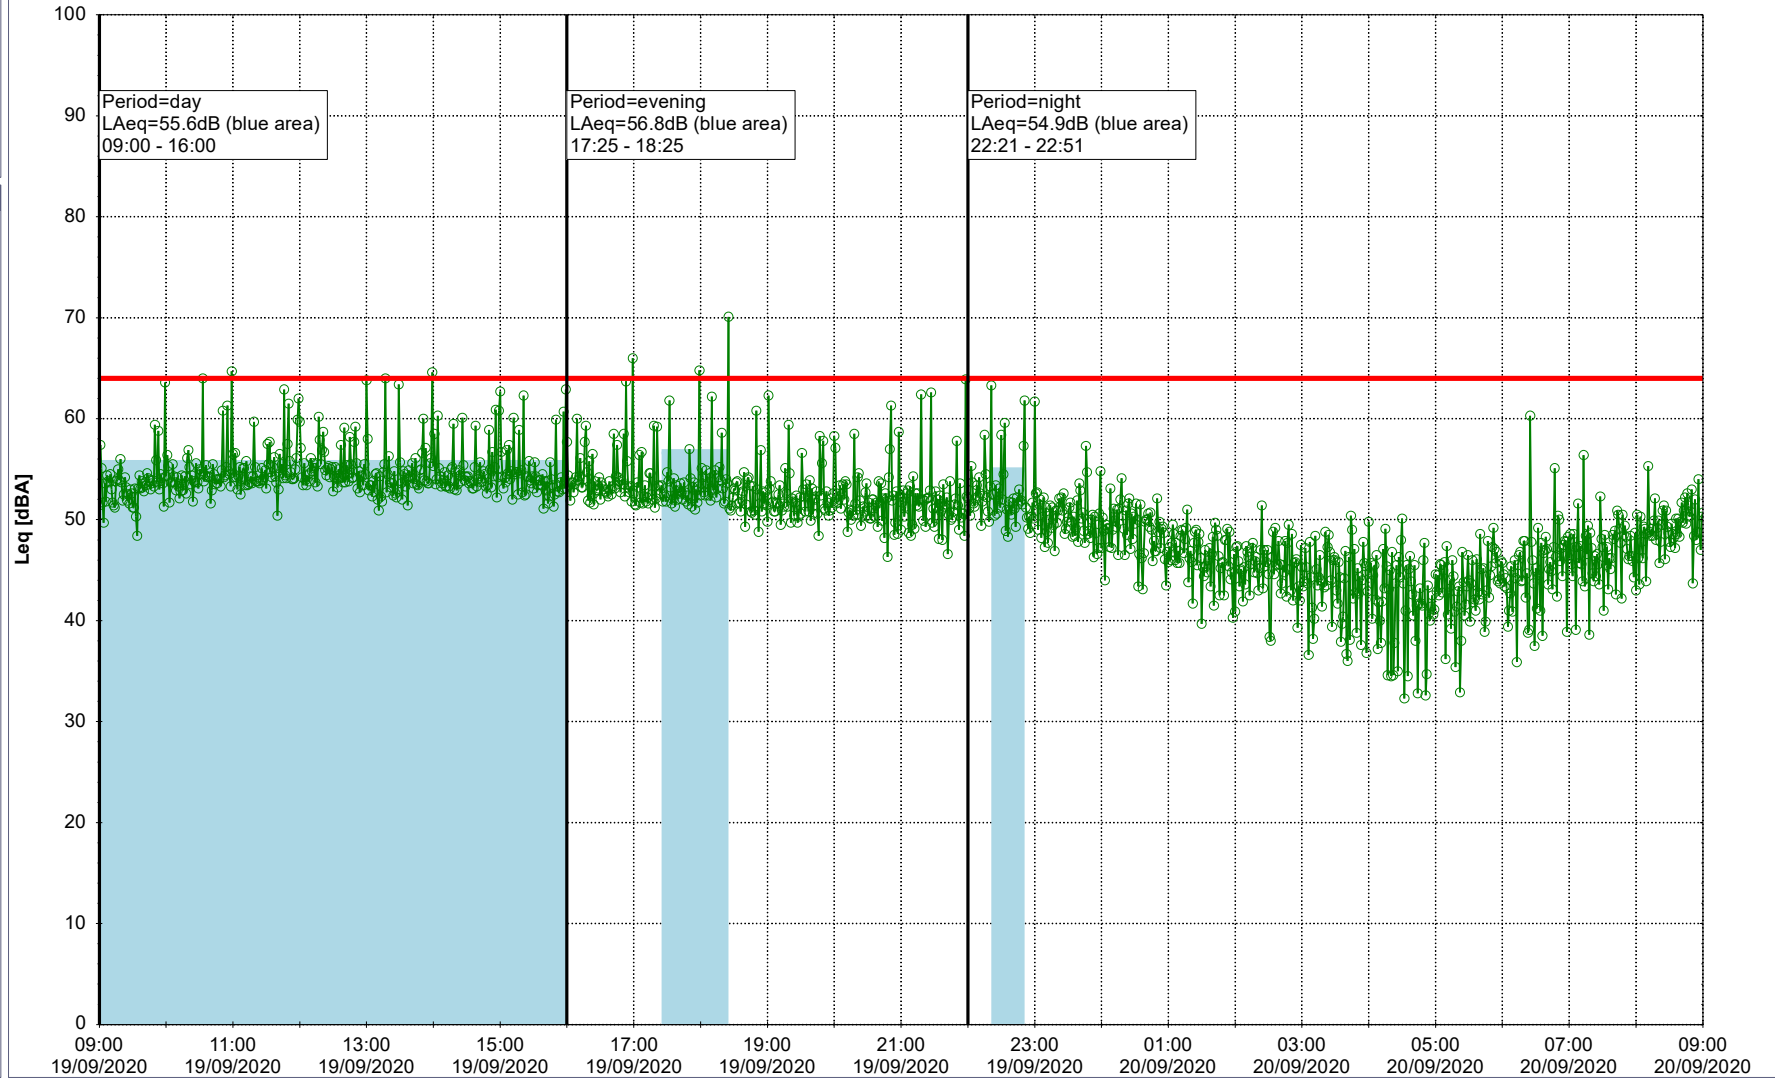

Remarks

...

Noise Time Related Diagram

18/09/2020
19/09/2020

○○○○ GAB_NS01

Project: Kronos Sydhavnen
Construction: Gåsebæk
Location: N-V

19/09/2020
20/09/2020

Remarks

...

Noise Time Related Diagram

○○○○ GAB_NS01

Project: Kronos Sydhavnen
Construction: Gåsebæk
Location: N-V

20/09/2020
21/09/2020

Remarks

...

Noise Time Related Diagram