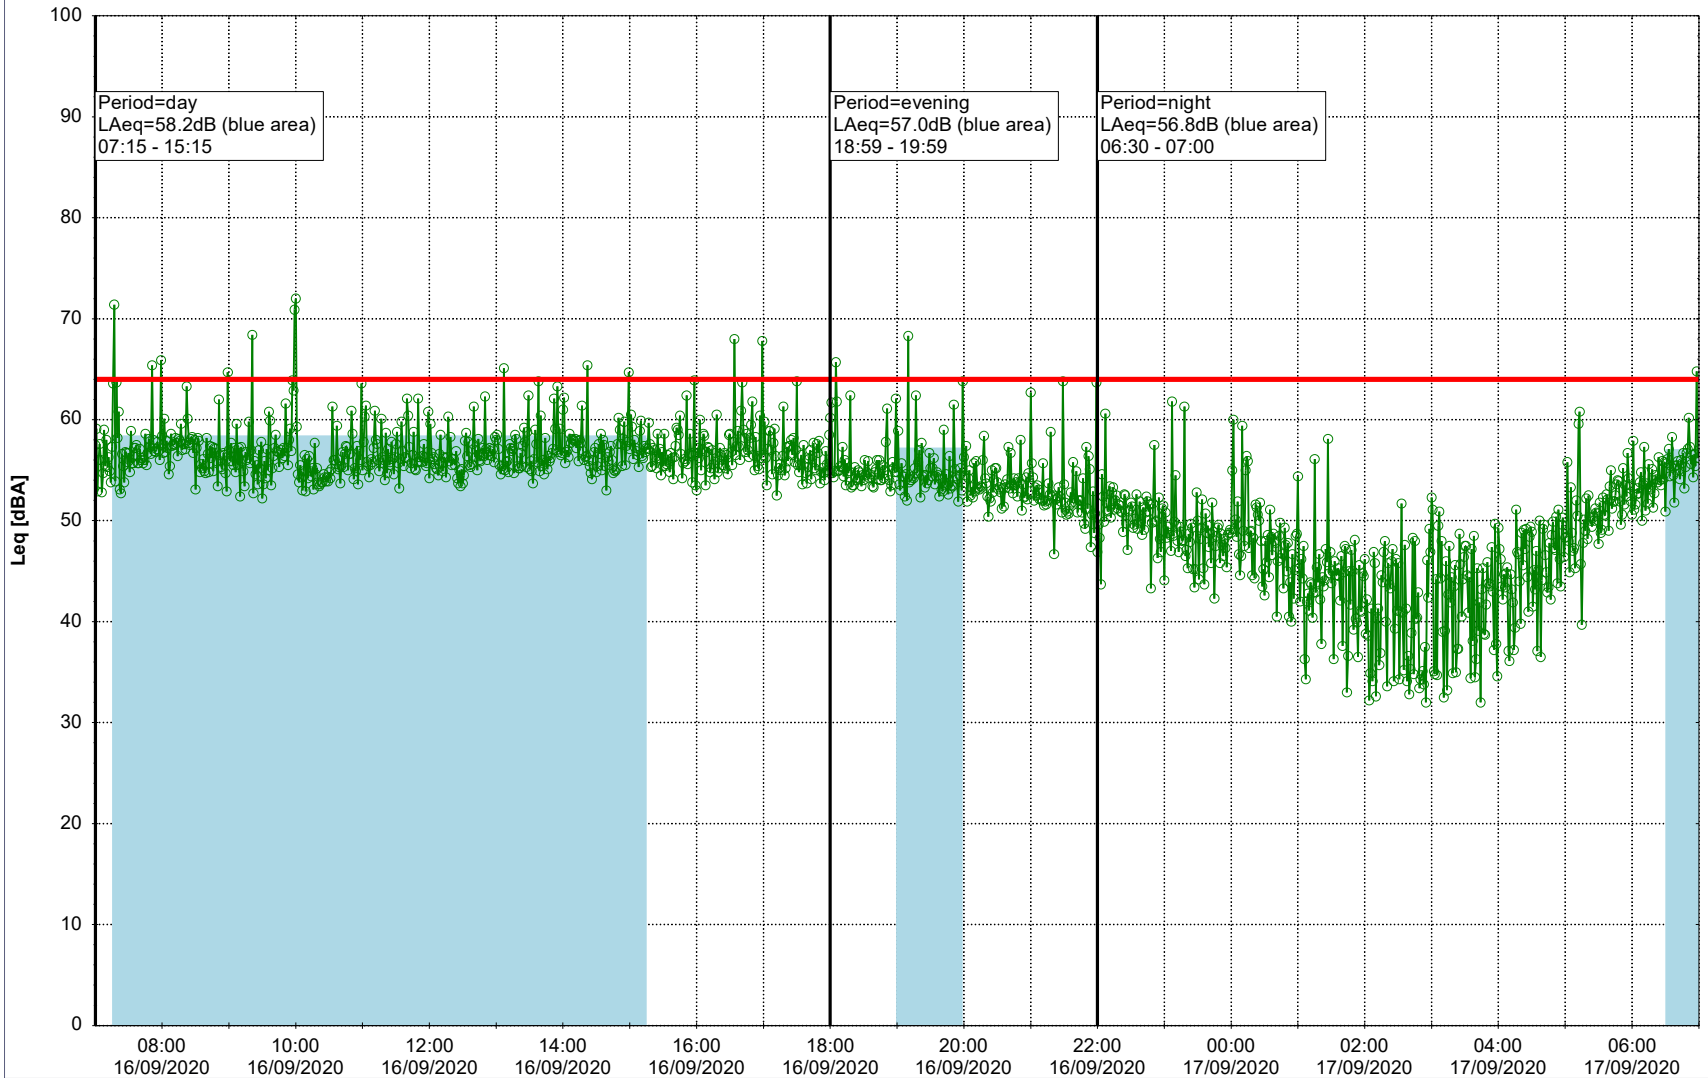

...

Noise Time Related Diagram

15/09/2020
16/09/2020

○○○ GAB_NS01

Project: Kronos Sydhavnen
Construction: Gåsebæk
Location: N-V

Remarks

...

Noise Time Related Diagram

16/09/2020
17/09/2020

○○○ GAB_NS01

Project: Kronos Sydhavnen
Construction: Gåsebæk
Location: N-V

17/09/2020
18/09/2020

Remarks

Noise Time Related Diagram

○○○ GAB_NS01

Project: Kronos Sydhavnen
Construction: Gåsebæk
Location: N-V

Remarks

...

Noise Time Related Diagram

18/09/2020
19/09/2020

○○○○ GAB_NS01

Project: Kronos Sydhavnen
Construction: Gåsebæk
Location: N-V

19/09/2020
20/09/2020

Remarks

...

Noise Time Related Diagram

○○○○ GAB_NS01

Project: Kronos Sydhavnen
Construction: Gåsebæk
Location: N-V

20/09/2020
21/09/2020

Remarks

...

Noise Time Related Diagram