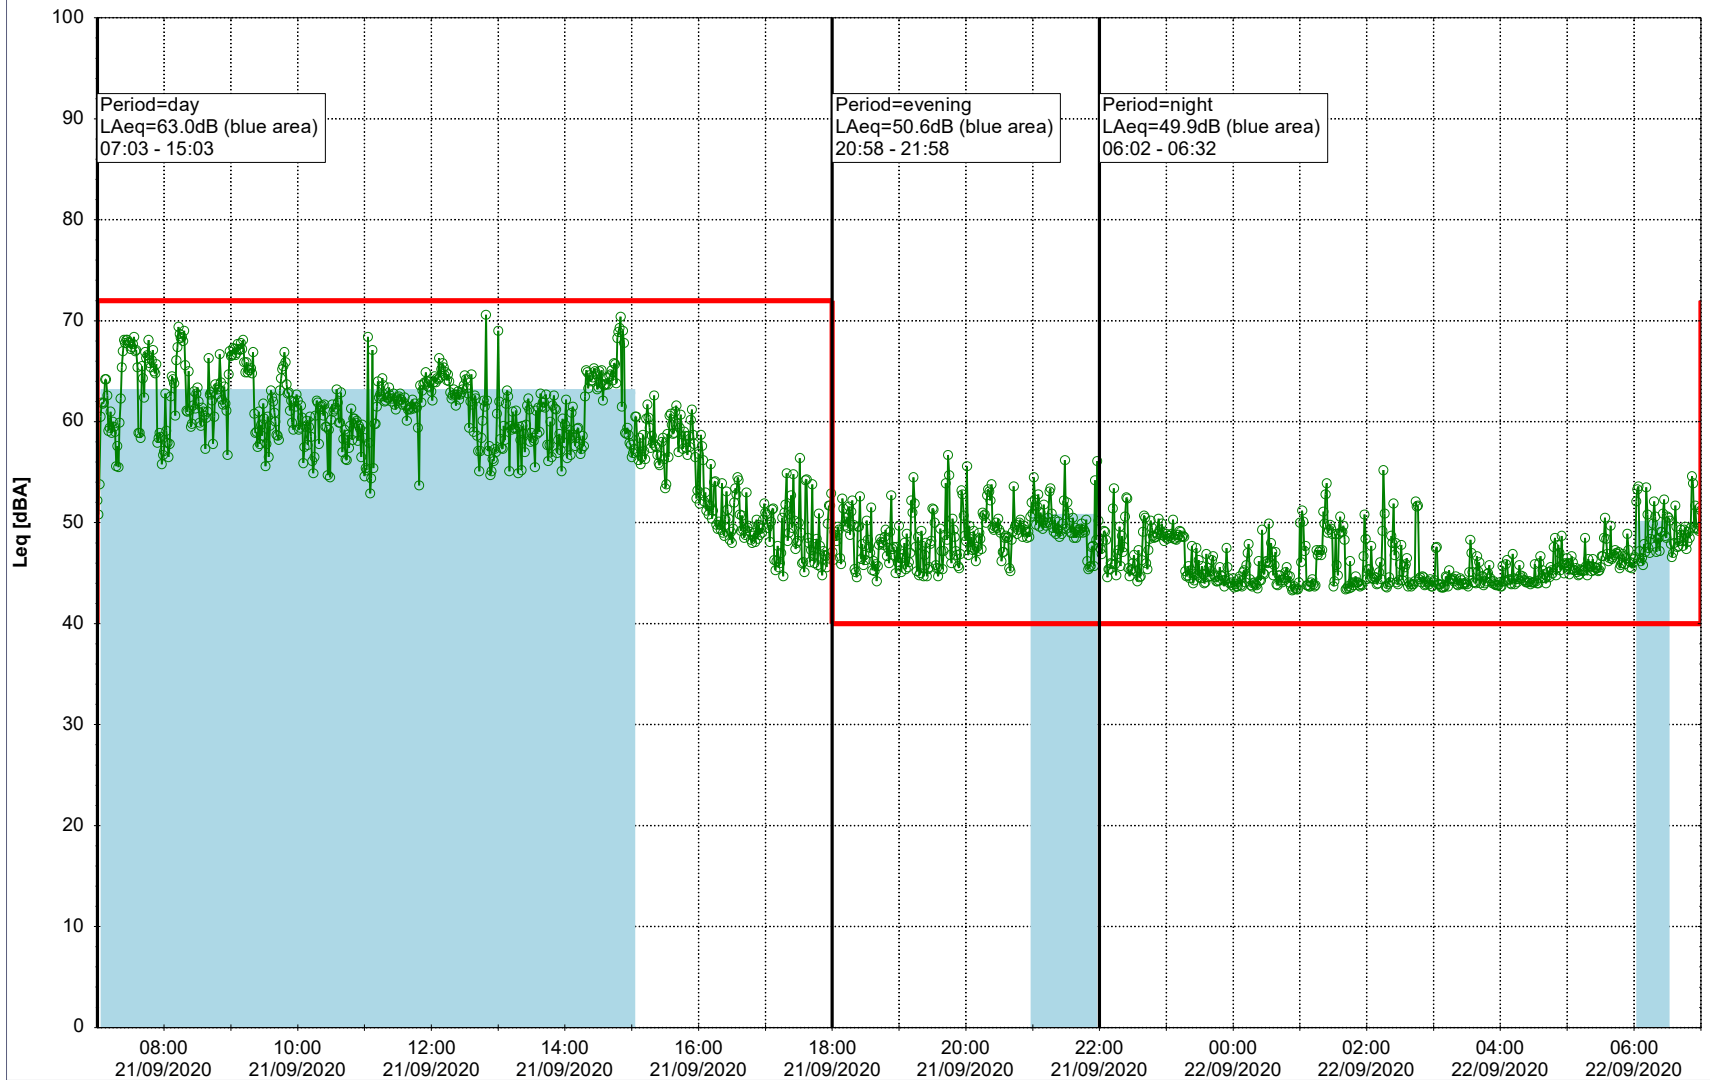

Project: Kronos Sydhavnen
Construction: Mozarts Plads
Location: N-V

Plan View

Remarks

...

Noise Time Related Diagram

21/09/2020
22/09/2020

○○○○ MOP_NS01

Project: Kronos Sydhavnen
Construction: Mozarts Plads
Location: N-V

22/09/2020
23/09/2020

Plan View

Remarks

...

Noise Time Related Diagram

○○○○ MOP_NS01

Project: Kronos Sydhavnen
Construction: Mozarts Plads
Location: N-V

Plan View

Remarks

...

Noise Time Related Diagram

23/09/2020
24/09/2020

○○○○ MOP_NS01

Project: Kronos Sydhavnen
Construction: Mozarts Plads
Location: N-V

24/09/2020
25/09/2020

Plan View

Remarks

...

Project: Kronos Sydhavnen
Construction: Mozarts Plads
Location: N-V

26/09/2020
27/09/2020

Plan View

Remarks

...

Noise Time Related Diagram