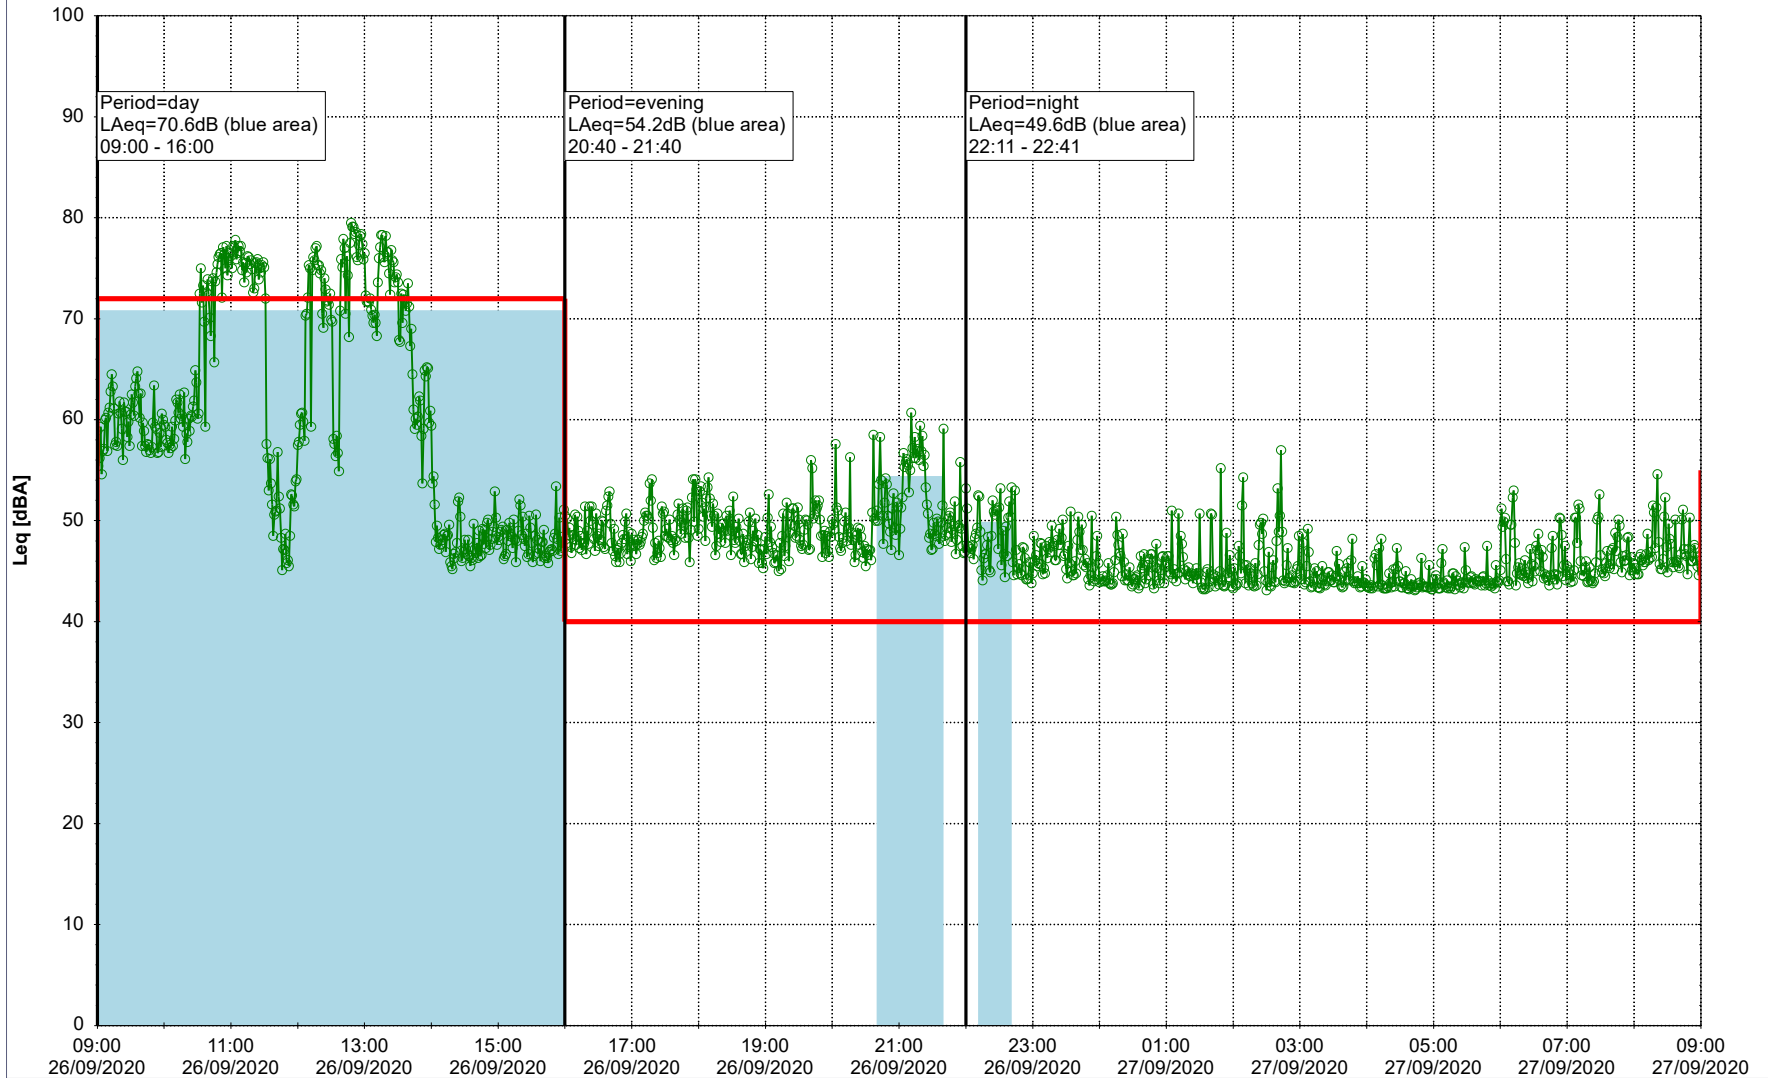

Remarks

...

Project: Kronos Sydhavnen
Construction: Mozarts Plads
Location: N-V

26/09/2020
27/09/2020

Plan View

Remarks

...

Noise Time Related Diagram

○○○○ MOP_NS01

Project: Kronos Sydhavnen
Construction: Mozarts Plads
Location: N-V

27/09/2020
28/09/2020

Plan View

Remarks

...

Noise Time Related Diagram

○○○○ MOP_NS01