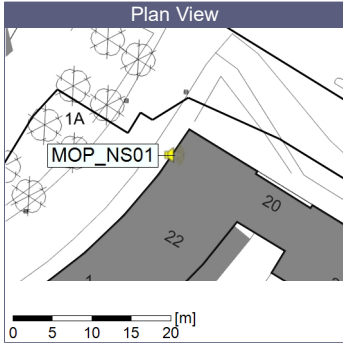

Remarks

...

Noise Time Related Diagram

○○○ MOP_NS01

Project: Kronos Sydhavnen
Construction: Mozarts Plads
Location: N-V

25/09/2020
26/09/2020

Noise Time Related Diagram

○○○○ MOP_NS01