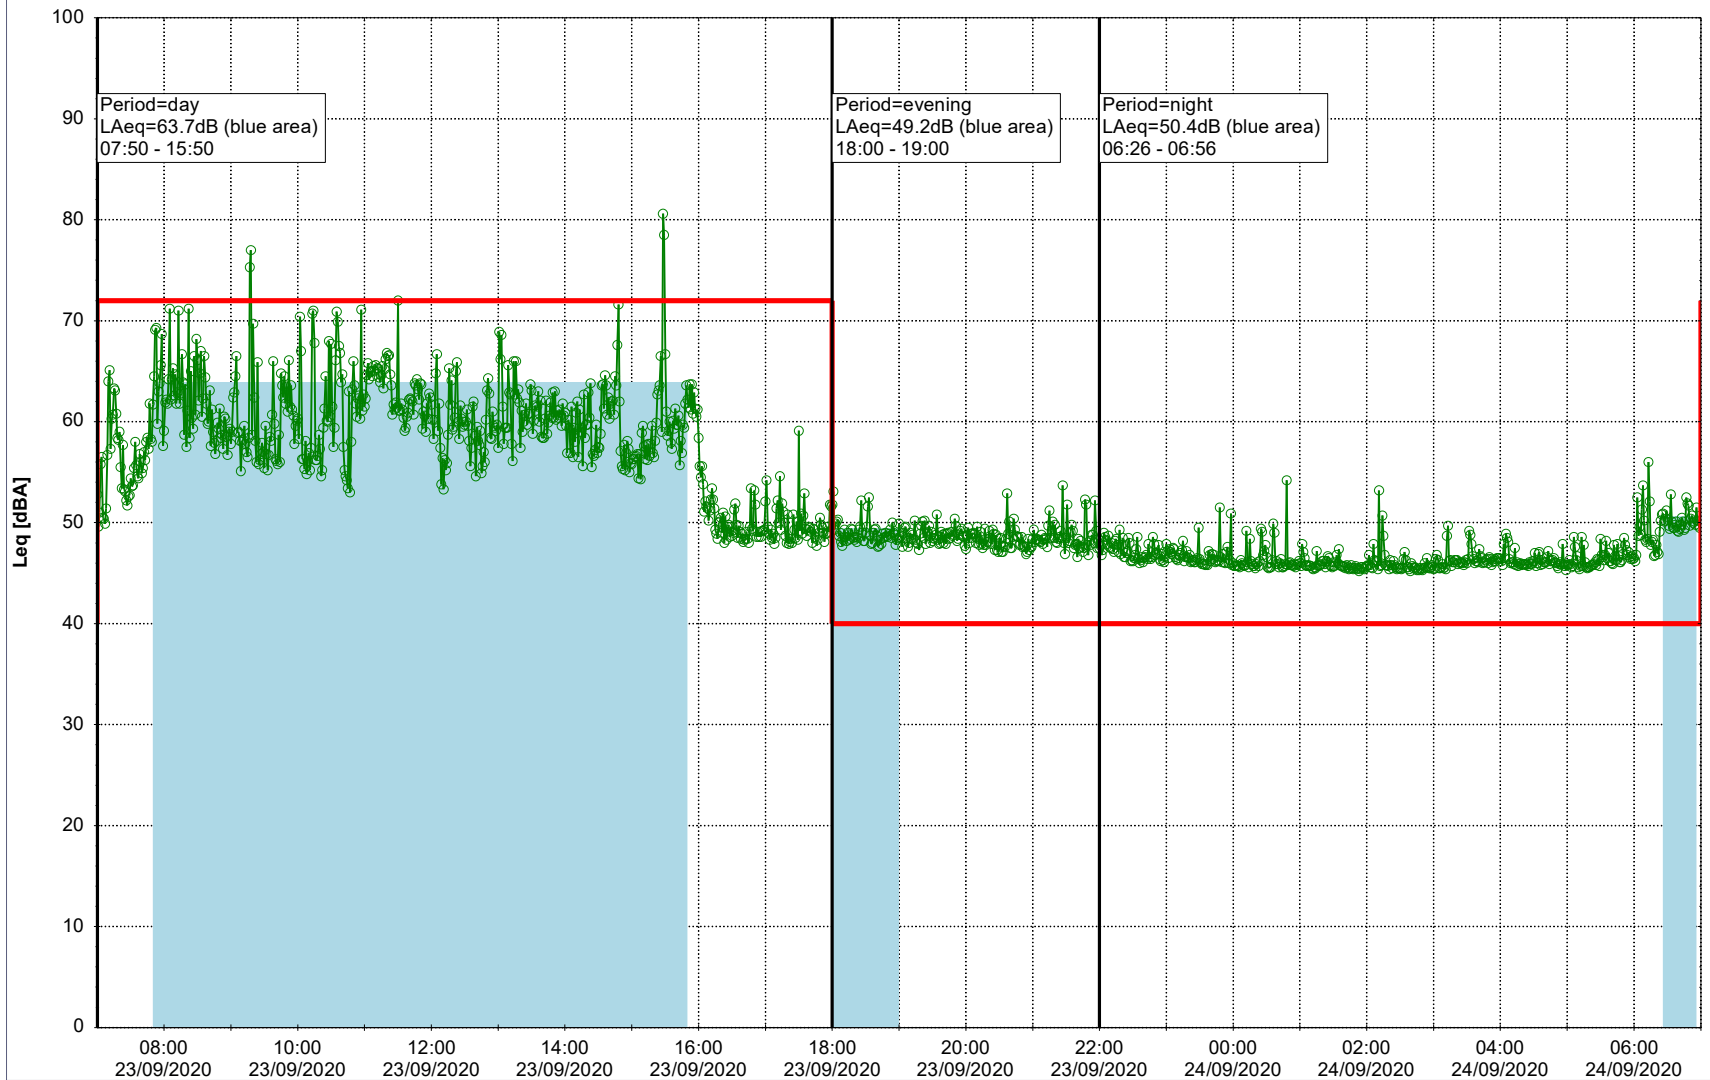

22/09/2020
23/09/2020

Plan View

Remarks

...

Noise Time Related Diagram

○○○○ MOP_NS01

Project: Kronos Sydhavnen
Construction: Mozarts Plads
Location: N-V

Plan View

Remarks

...

Noise Time Related Diagram

23/09/2020
24/09/2020

○○○○ MOP_NS01

Project: Kronos Sydhavnen
Construction: Mozarts Plads
Location: N-V

24/09/2020
25/09/2020

Plan View

Remarks

...

Noise Time Related Diagram

○○○ MOP_NS01

Project: Kronos Sydhavnen
Construction: Mozarts Plads
Location: N-V

25/09/2020
26/09/2020

Noise Time Related Diagram

○○○○ MOP_NS01

Remarks

...

Project: Kronos Sydhavnen
Construction: Mozarts Plads
Location: N-V

26/09/2020
27/09/2020

Plan View

Remarks

...

Noise Time Related Diagram