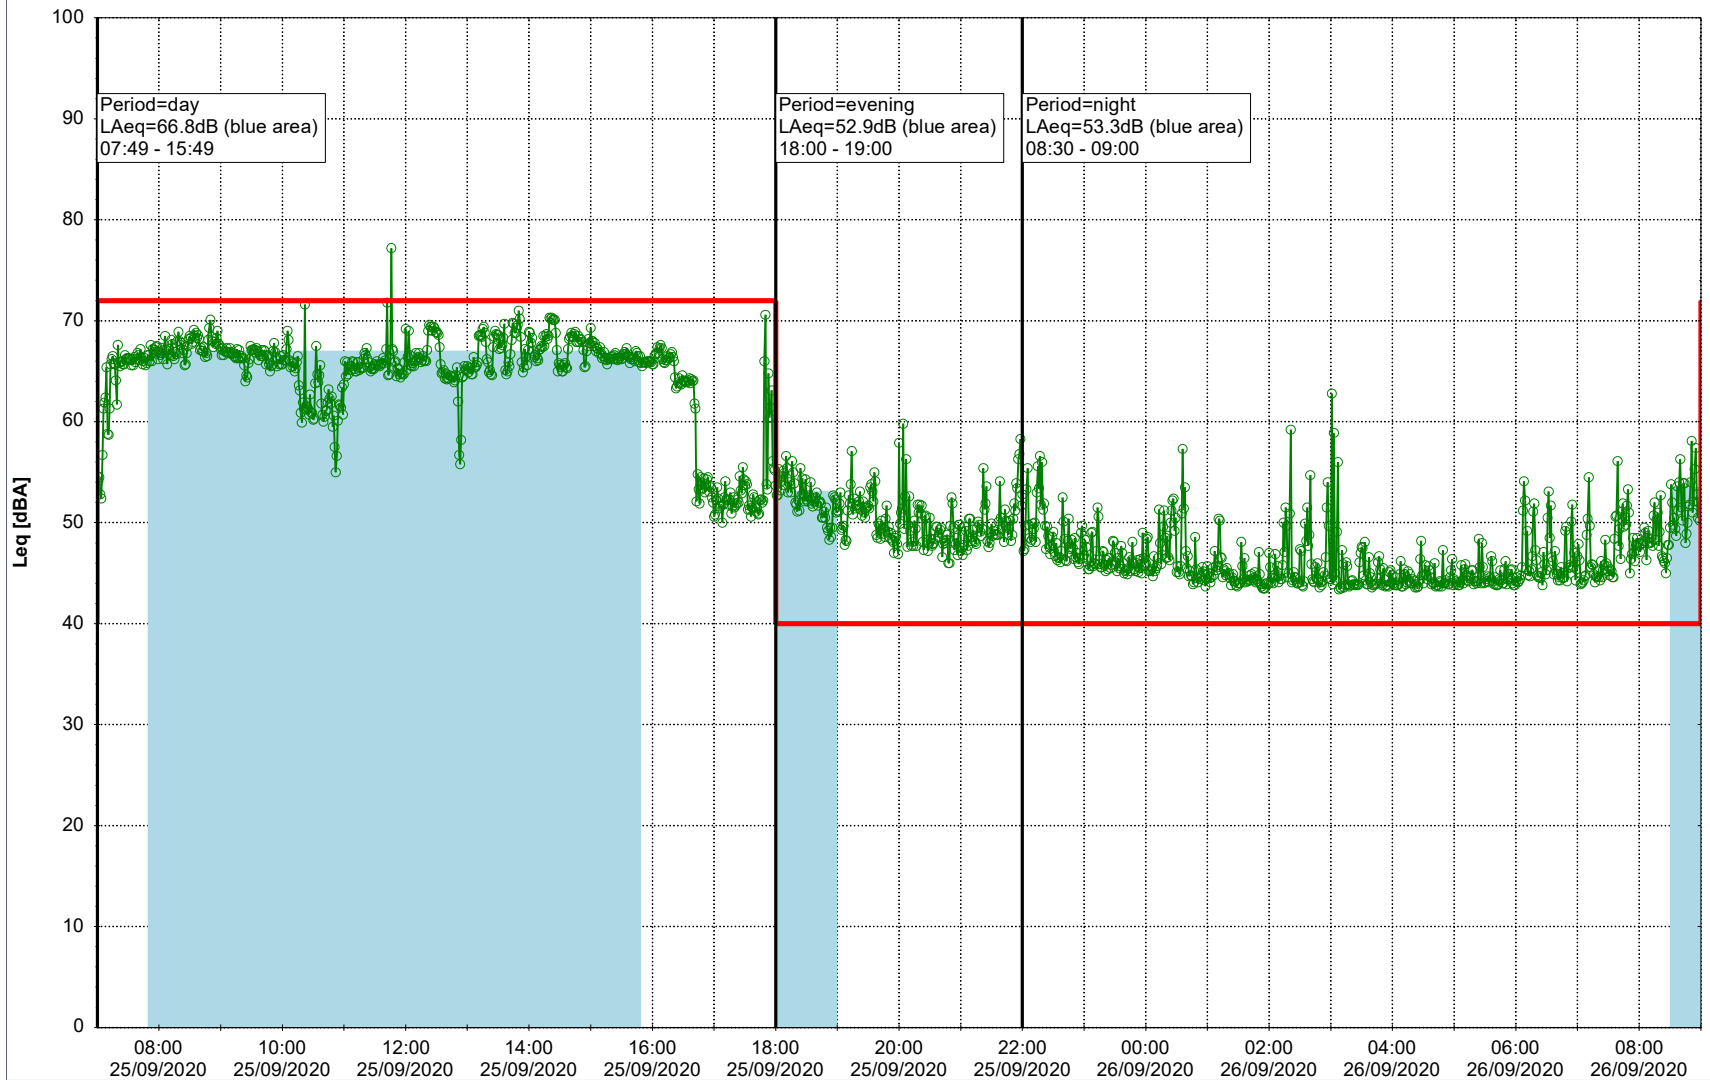

Remarks

...

Noise Time Related Diagram

○○○ MOP_NS01

Project: Kronos Sydhavnen
Construction: Mozarts Plads
Location: N-V

25/09/2020
26/09/2020

Noise Time Related Diagram

○○○○ MOP_NS01

Remarks

...

Project: Kronos Sydhavnen
Construction: Mozarts Plads
Location: N-V

26/09/2020
27/09/2020

Plan View

Remarks

...

Noise Time Related Diagram

○○○○ MOP_NS01

Project: Kronos Sydhavnen
Construction: Mozarts Plads
Location: N-V

27/09/2020
28/09/2020

Plan View

Remarks

...

Noise Time Related Diagram

○○○○ MOP_NS01