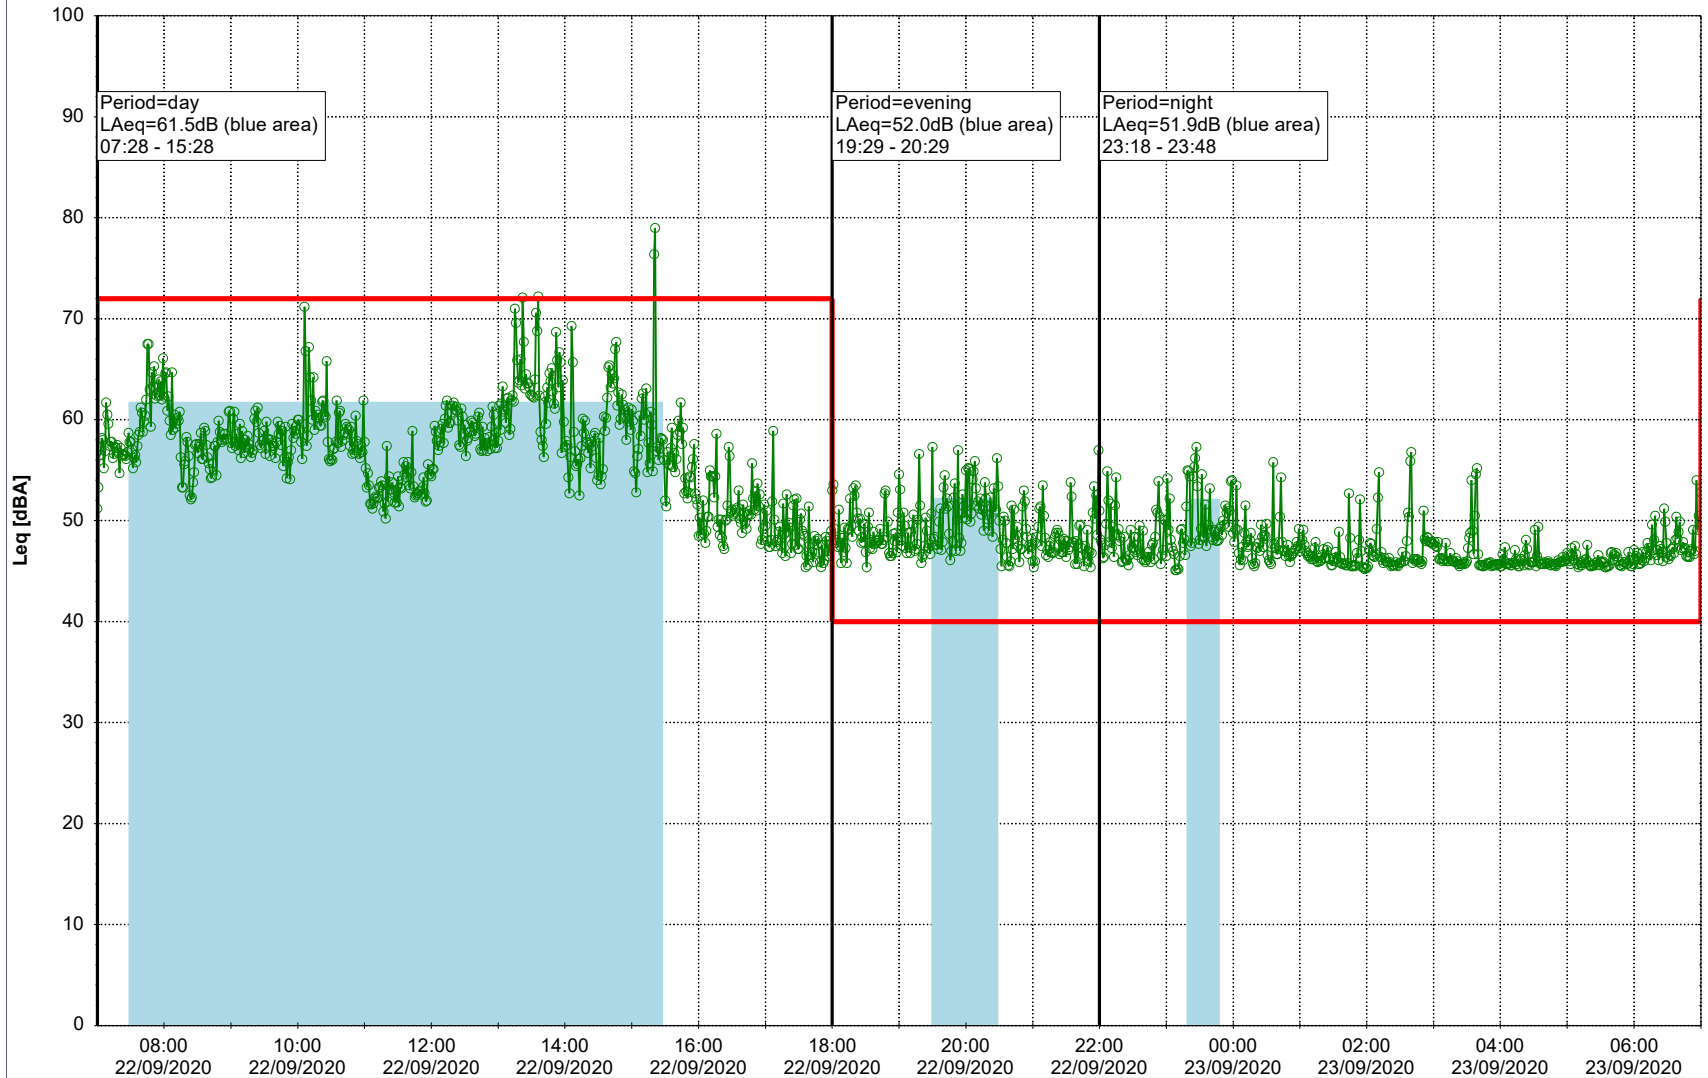

22/09/2020
23/09/2020

Plan View

Remarks

...

Noise Time Related Diagram

○○○○ MOP_NS01

Project: Kronos Sydhavnen
Construction: Mozarts Plads
Location: N-V

Plan View

Remarks

...

Noise Time Related Diagram

23/09/2020
24/09/2020

○○○○ MOP_NS01

Project: Kronos Sydhavnen
Construction: Mozarts Plads
Location: N-V

24/09/2020
25/09/2020

Plan View

Remarks

...

Noise Time Related Diagram

○○○ MOP_NS01

Project: Kronos Sydhavnen
Construction: Mozarts Plads
Location: N-V

25/09/2020
26/09/2020

Noise Time Related Diagram

○○○○ MOP_NS01

Remarks

...

Project: Kronos Sydhavnen
Construction: Mozarts Plads
Location: N-V

26/09/2020
27/09/2020

Plan View

Remarks

...

Noise Time Related Diagram