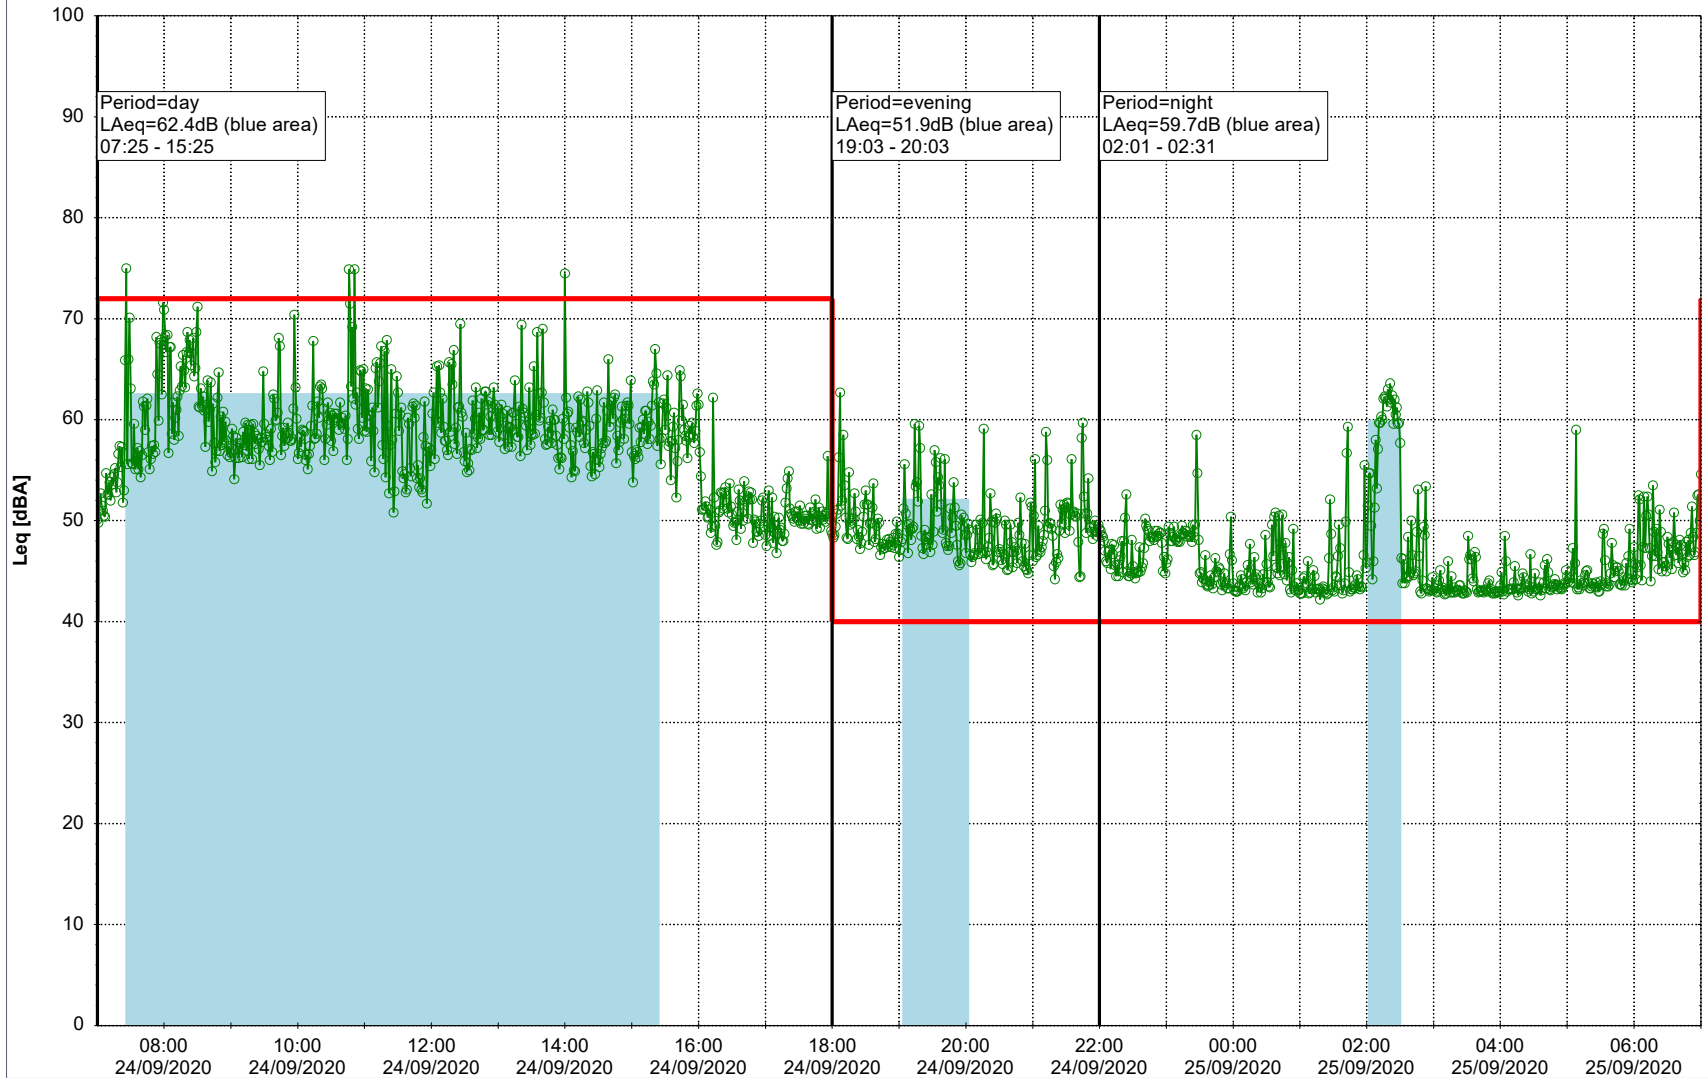

Remarks

...

Noise Time Related Diagram

23/09/2020
24/09/2020

○○○○ MOP_NS01

Project: Kronos Sydhavnen
Construction: Mozarts Plads
Location: N-V

24/09/2020
25/09/2020

Plan View

Remarks

...

Noise Time Related Diagram

○○○ MOP_NS01

Project: Kronos Sydhavnen
Construction: Mozarts Plads
Location: N-V

25/09/2020
26/09/2020

Noise Time Related Diagram

○○○○ MOP_NS01

Remarks

...

Project: Kronos Sydhavnen
Construction: Mozarts Plads
Location: N-V

26/09/2020
27/09/2020

Plan View

Remarks

...

Noise Time Related Diagram

○○○○ MOP_NS01

Project: Kronos Sydhavnen
Construction: Mozarts Plads
Location: N-V

27/09/2020
28/09/2020

Plan View

Remarks

...

Noise Time Related Diagram

○○○○ MOP_NS01