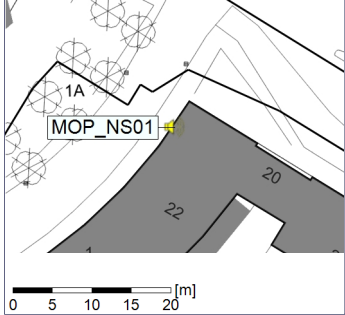

○○○○ MOP_NS01

Project: Kronos Sydhavnen
Construction: Mozarts Plads
Location: N-V

27/09/2020
28/09/2020

Plan View

Remarks

...

Noise Time Related Diagram

○○○○ MOP_NS01