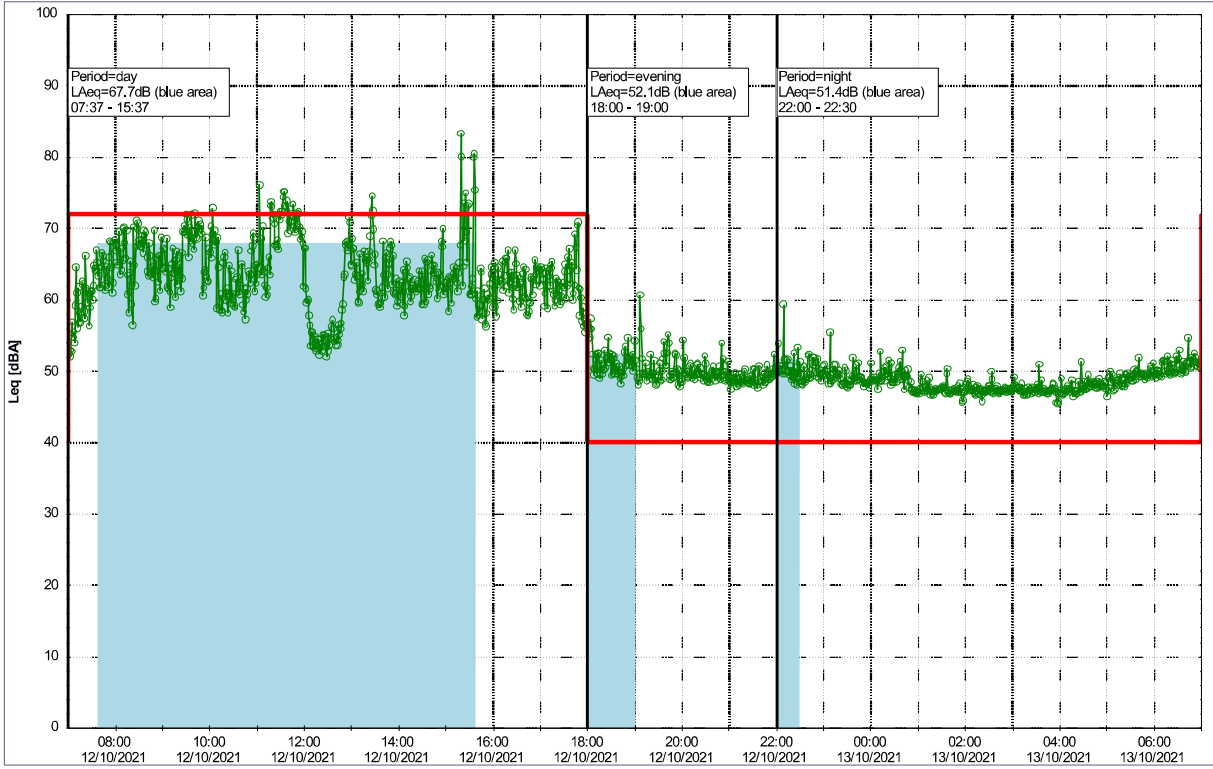

Project: Kronos Sydhavnen
Construction: Mozarts Plads
Location: N-V

Plan View

0 5 10 15 20 [m]

Remarks

Noise Time Related Diagram

11/10/2021
12/10/2021

○○○○ MOP_NS01

Project: Kronos Sydhavnen
Construction: Mozarts Plads
Location: N-V

Plan View

Noise Time Related Diagram

12/10/2021
13/10/2021

○○○○ MOP_NS01

Project: Kronos Sydhavnen
Construction: Mozarts Plads
Location: N-V

Plan View

Noise Time Related Diagram

13/10/2021
14/10/2021

MOP_NS01

Project: Kronos Sydhavnen
Construction: Mozarts Plads
Location: N-V

Plan View

Remarks

...

Noise Time Related Diagram

14/10/2021
15/10/2021

MOP_NS01