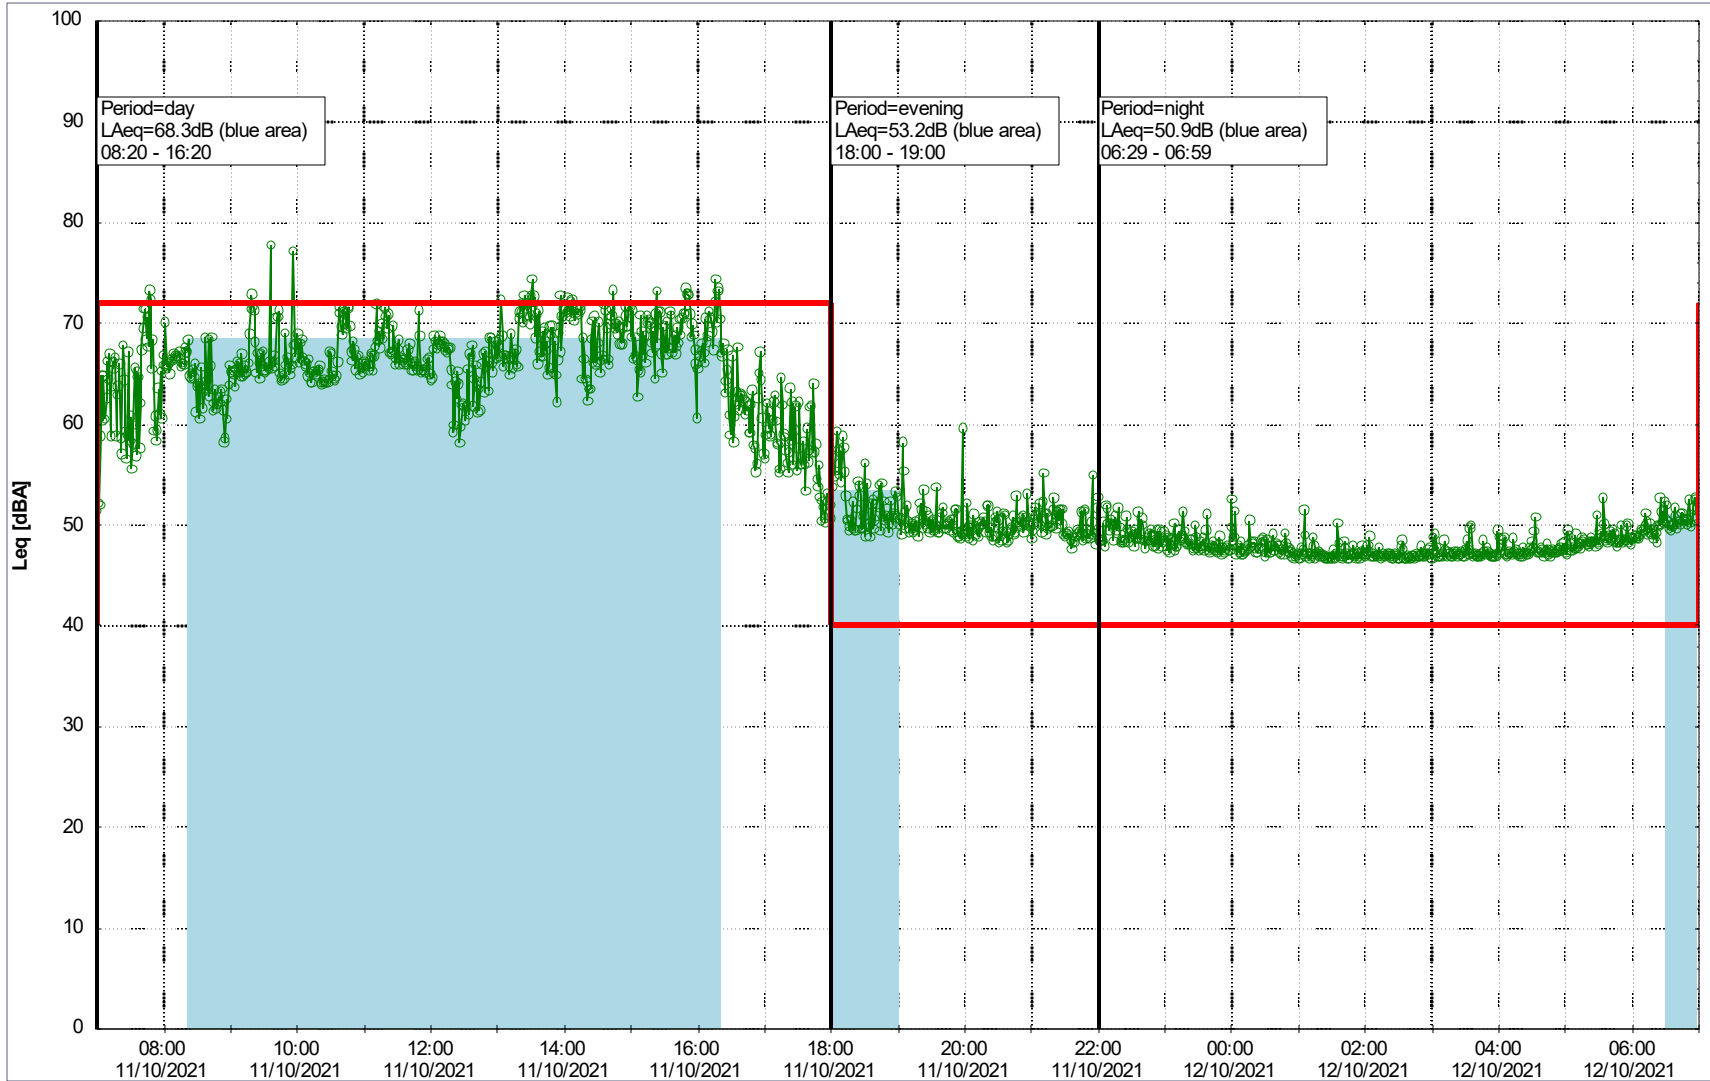

Project: Kronos Sydhavnen
Construction: Mozarts Plads
Location: N-V

Plan View

0 5 10 15 20 [m]

Remarks

Noise Time Related Diagram

11/10/2021
12/10/2021

○○○○ MOP_NS01

Project: Kronos Sydhavnen
Construction: Mozarts Plads
Location: N-V

Plan View

Noise Time Related Diagram

12/10/2021
13/10/2021

○○○○ MOP_NS01

Project: Kronos Sydhavnen
Construction: Mozarts Plads
Location: N-V

Plan View

Noise Time Related Diagram

13/10/2021
14/10/2021

MOP_NS01

Project: Kronos Sydhavnen
Construction: Mozarts Plads
Location: N-V

Plan View

Remarks

...

Noise Time Related Diagram

14/10/2021
15/10/2021

MOP_NS01

Plan View

Noise Time Related Diagram

16/10/2021
17/10/2021

○○○○ MOP_NS01

Project: Kronos Sydhavnen
Construction: Mozarts Plads
Location: N-V

Plan View

Remarks

...