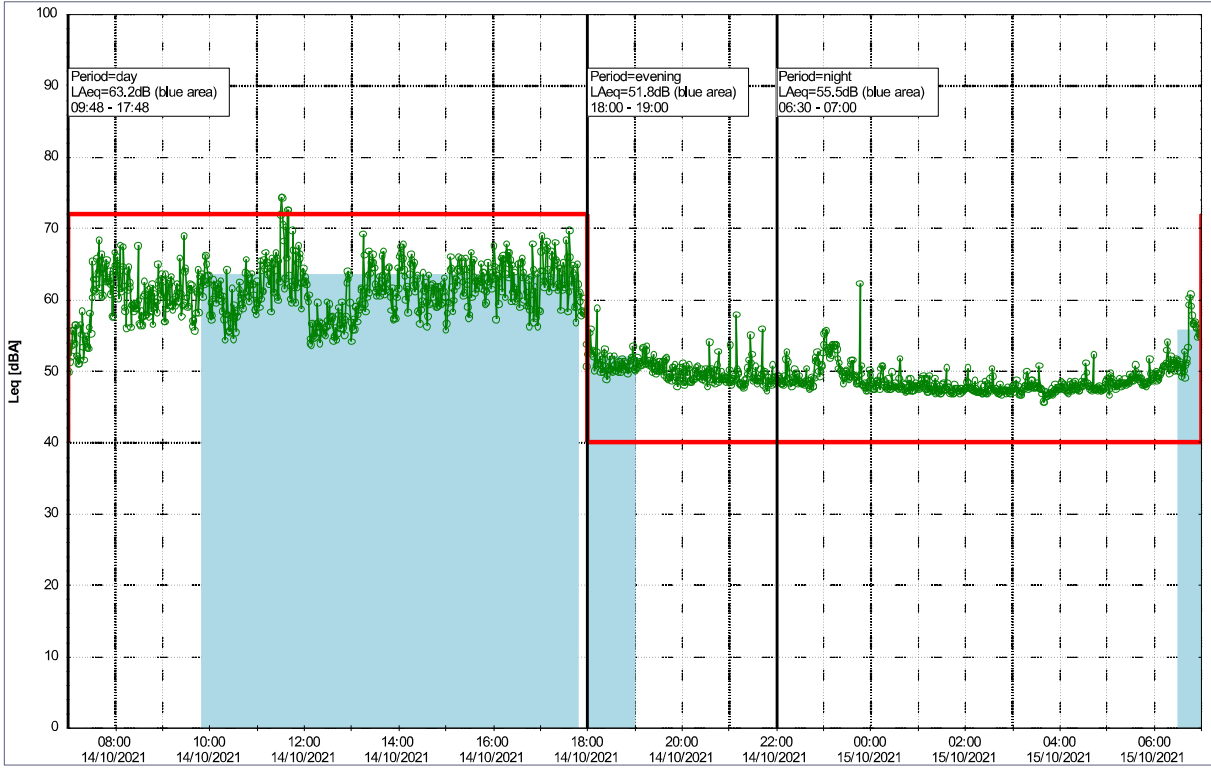

MOP_NS01

Project: Kronos Sydhavnen
Construction: Mozarts Plads
Location: N-V

Plan View

Remarks

...

Noise Time Related Diagram

14/10/2021
15/10/2021

MOP_NS01

Project: Kronos Sydhavnen
Construction: Mozarts Plads
Location: N-V

Plan View

Remarks

Noise Time Related Diagram

15/10/2021
16/10/2021

MOP_NS01

Project: Kronos Sydhavnen
Construction: Mozarts Plads
Location: N-V