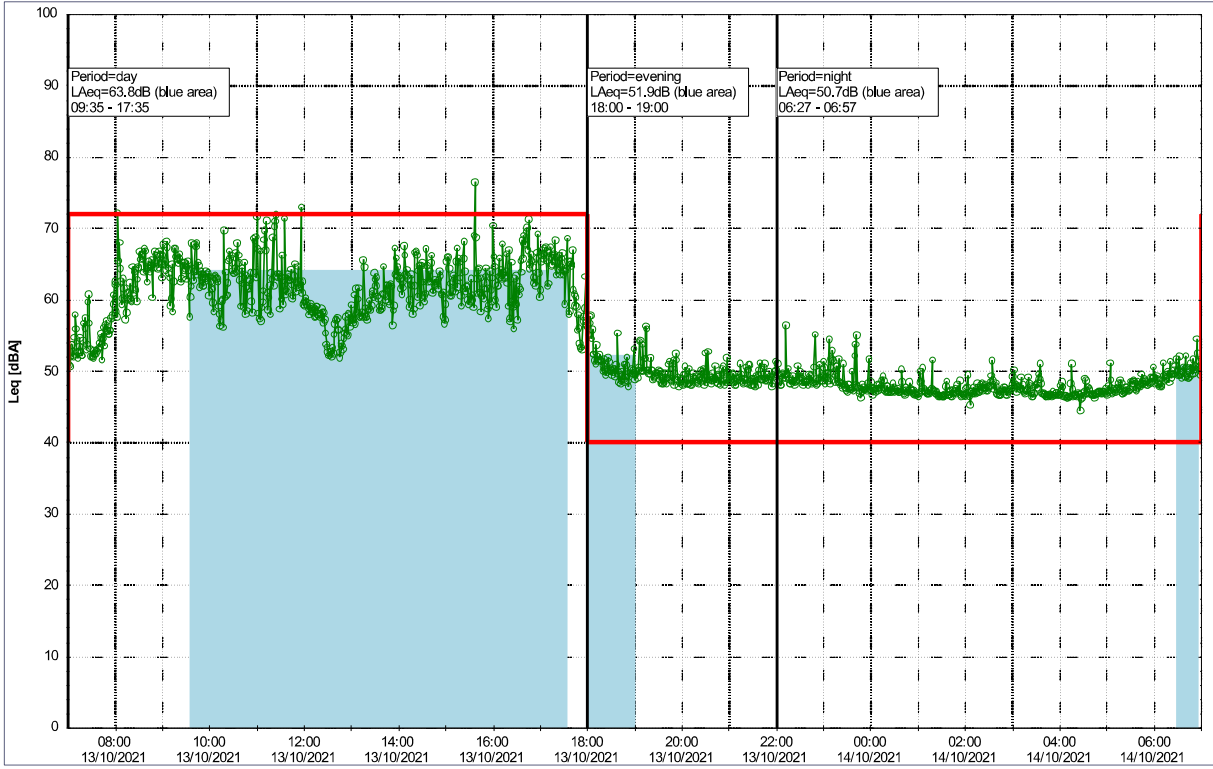

Plan View

Noise Time Related Diagram

12/10/2021
13/10/2021

○○○○ MOP_NS01

Project: Kronos Sydhavnen
Construction: Mozarts Plads
Location: N-V

Plan View

Noise Time Related Diagram

13/10/2021
14/10/2021

MOP_NS01

Project: Kronos Sydhavnen
Construction: Mozarts Plads
Location: N-V

Plan View

Remarks

...

Noise Time Related Diagram

14/10/2021
15/10/2021

MOP_NS01