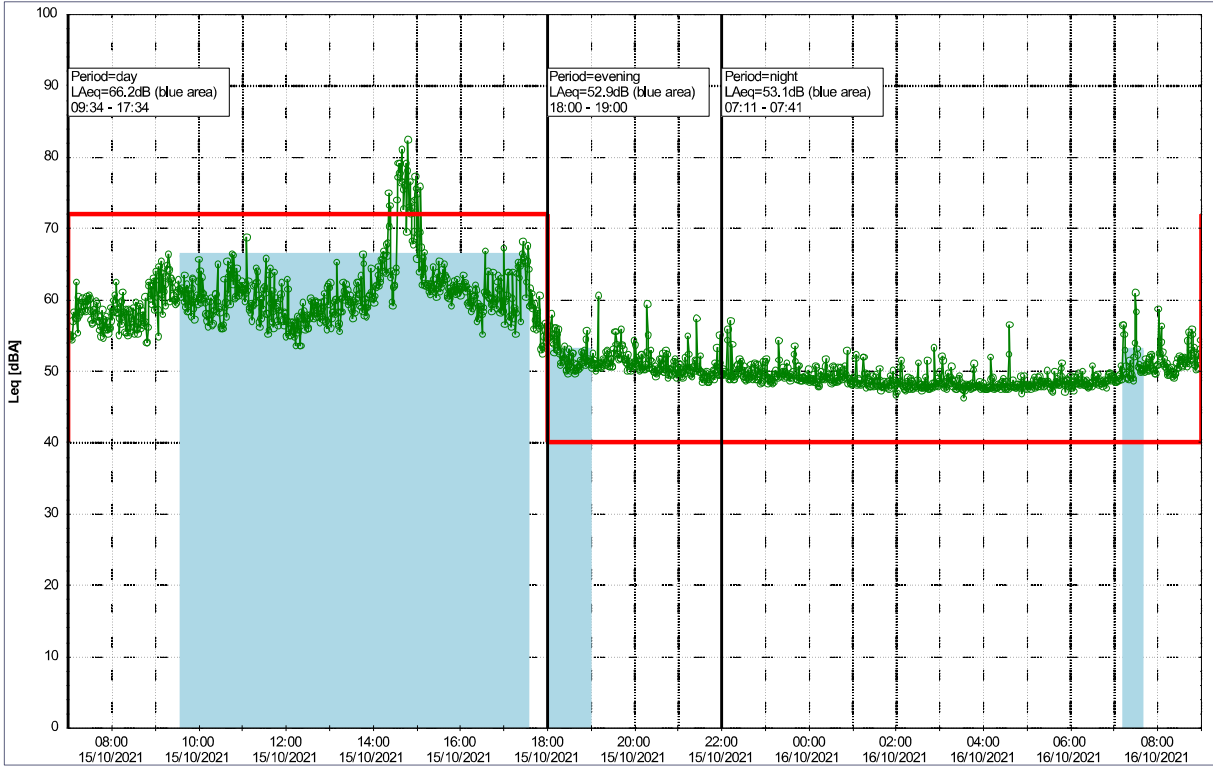

Project: Kronos Sydhavnen
Construction: Mozarts Plads
Location: N-V

Plan View

Remarks

Noise Time Related Diagram

15/10/2021
16/10/2021

MOP_NS01

Project: Kronos Sydhavnen
Construction: Mozarts Plads
Location: N-V