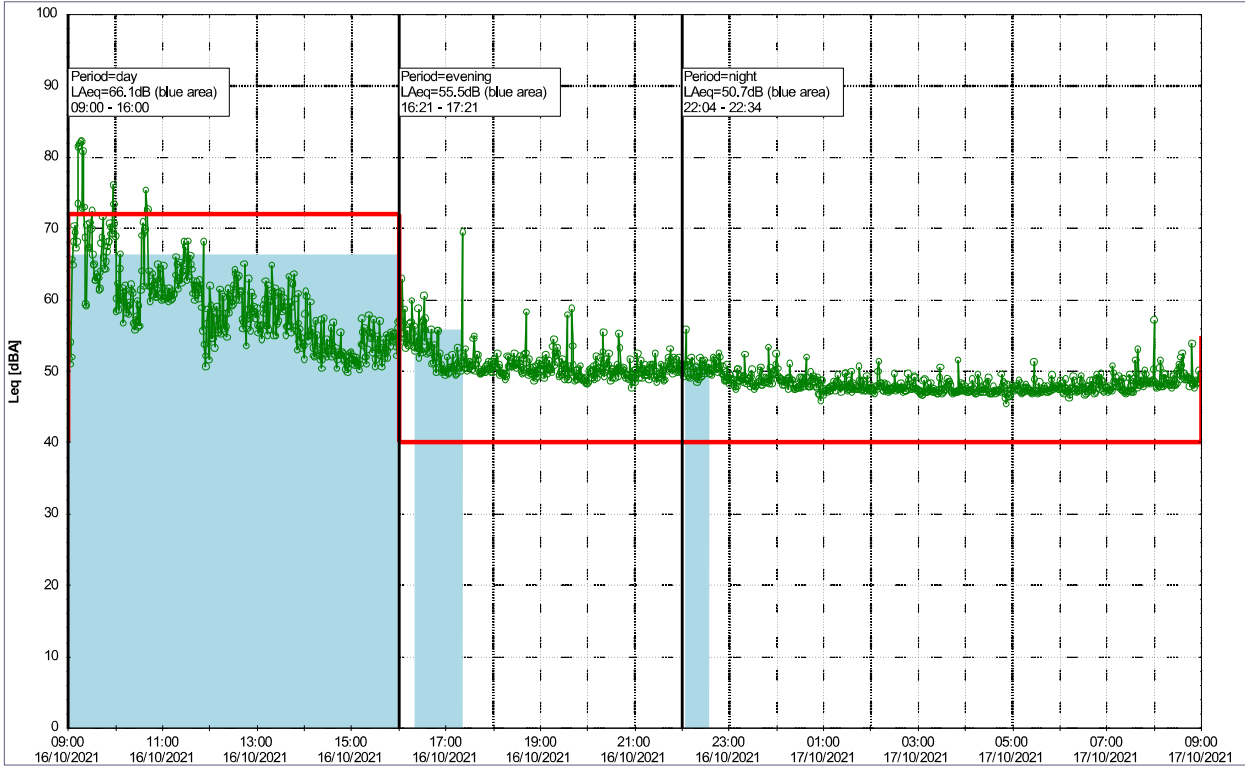

Project: Kronos Sydhavnen
Construction: Mozarts Plads
Location: N-V

Plan View

Remarks

Noise Time Related Diagram

15/10/2021
16/10/2021

MOP_NS01

Project: Kronos Sydhavnen
Construction: Mozarts Plads
Location: N-V

Plan View

Noise Time Related Diagram

16/10/2021
17/10/2021

○○○○ MOP_NS01

Project: Kronos Sydhavnen
Construction: Mozarts Plads
Location: N-V

Plan View

Remarks

...