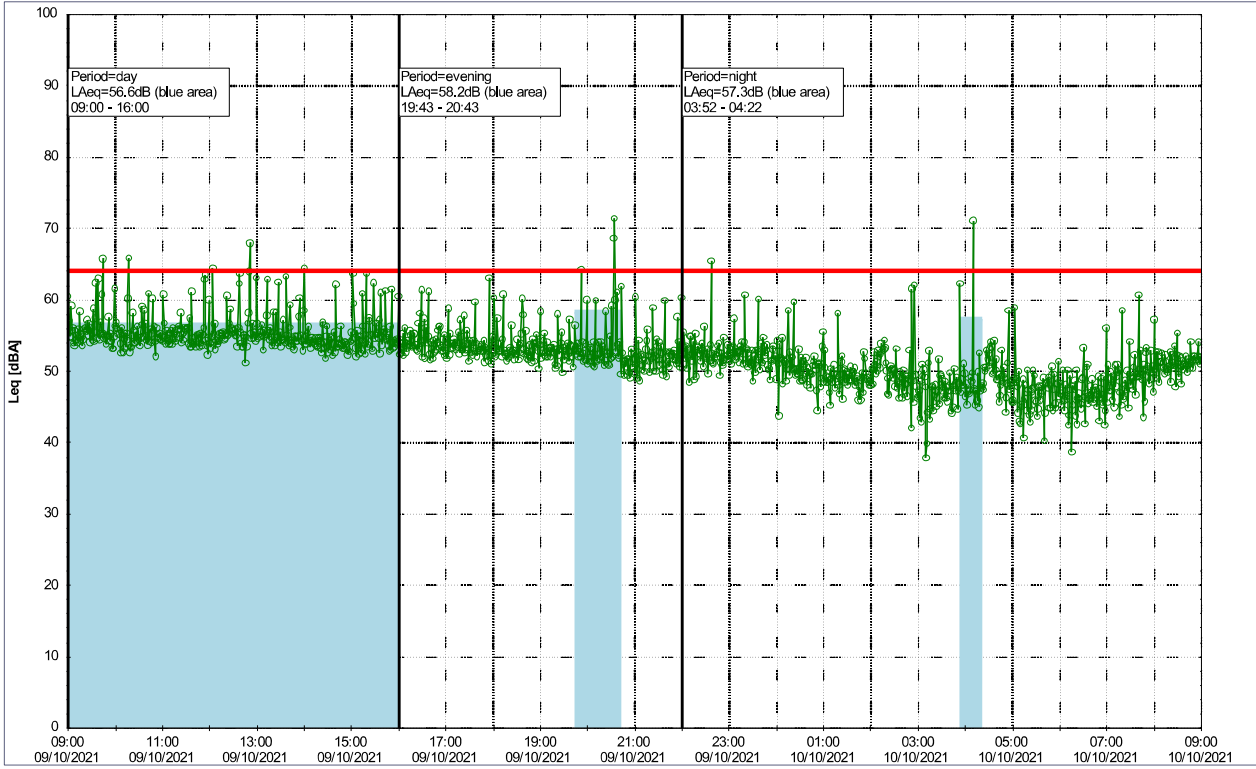

Plan View

Remarks

Noise Time Related Diagram

09/10/2021
10/10/2021

○○○○ GAB_NS01

Project: Kronos Sydhavnen
Construction: Gåsebæk
Location: N-V

Plan View

Remarks

...

Noise Time Related Diagram

10/10/2021
11/10/2021

○○○○ GAB_NS01