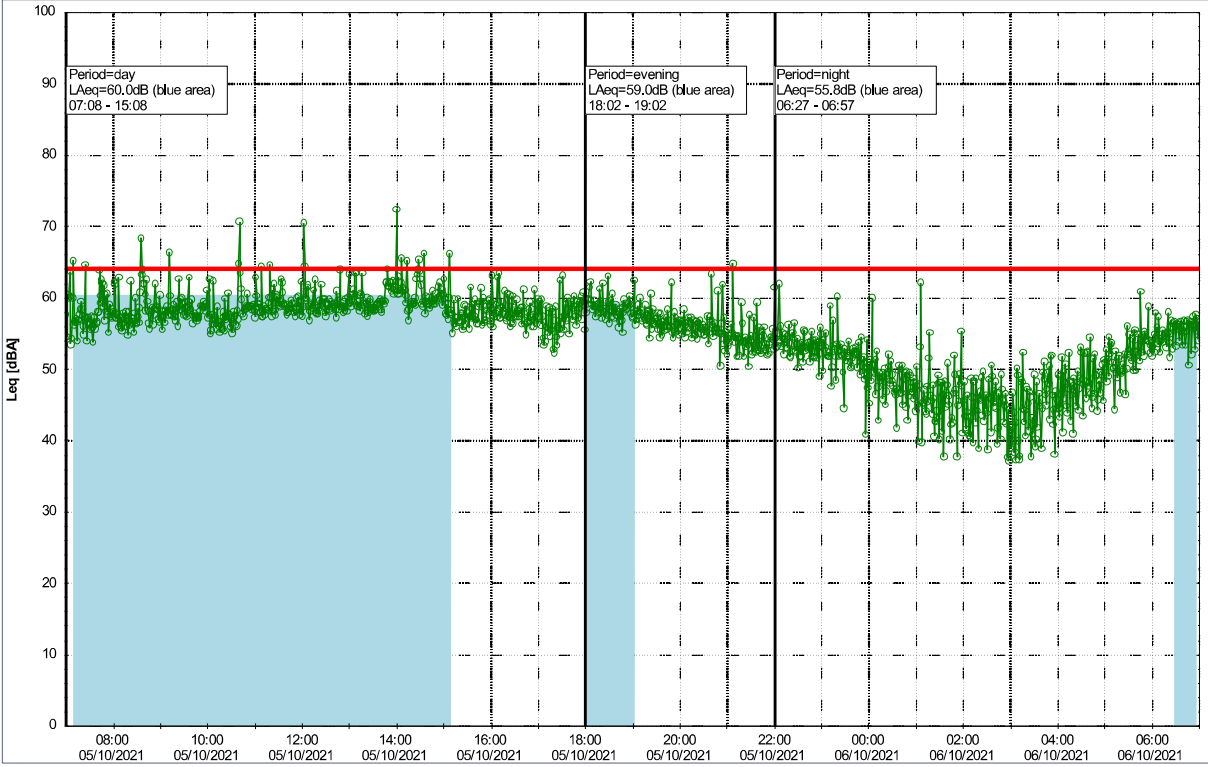

Project: Kronos Sydhavnen
Construction: Gåsebæk
Location: N-V

Plan View

Noise Time Related Diagram

04/10/2021
05/10/2021

○○○○ GAB_NS01

Project: Kronos Sydhavnen
Construction: Gåsebæk
Location: N-V

Plan View

Remarks

...

Noise Time Related Diagram

05/10/2021
06/10/2021

GAB_NS01

Project: Kronos Sydhavnen
Construction: Gåsebæk
Location: N-V

Plan View

Noise Time Related Diagram

06/10/2021
07/10/2021

○○○○ GAB_NS01

Remarks
...

Project: Kronos Sydhavnen
Construction: Gåsebæk
Location: N-V

Plan View

Remarks

...

Noise Time Related Diagram

Plan View

Remarks

Noise Time Related Diagram

09/10/2021
10/10/2021

○○○○ GAB_NS01

Project: Kronos Sydhavnen
Construction: Gåsebæk
Location: N-V

Plan View

Remarks