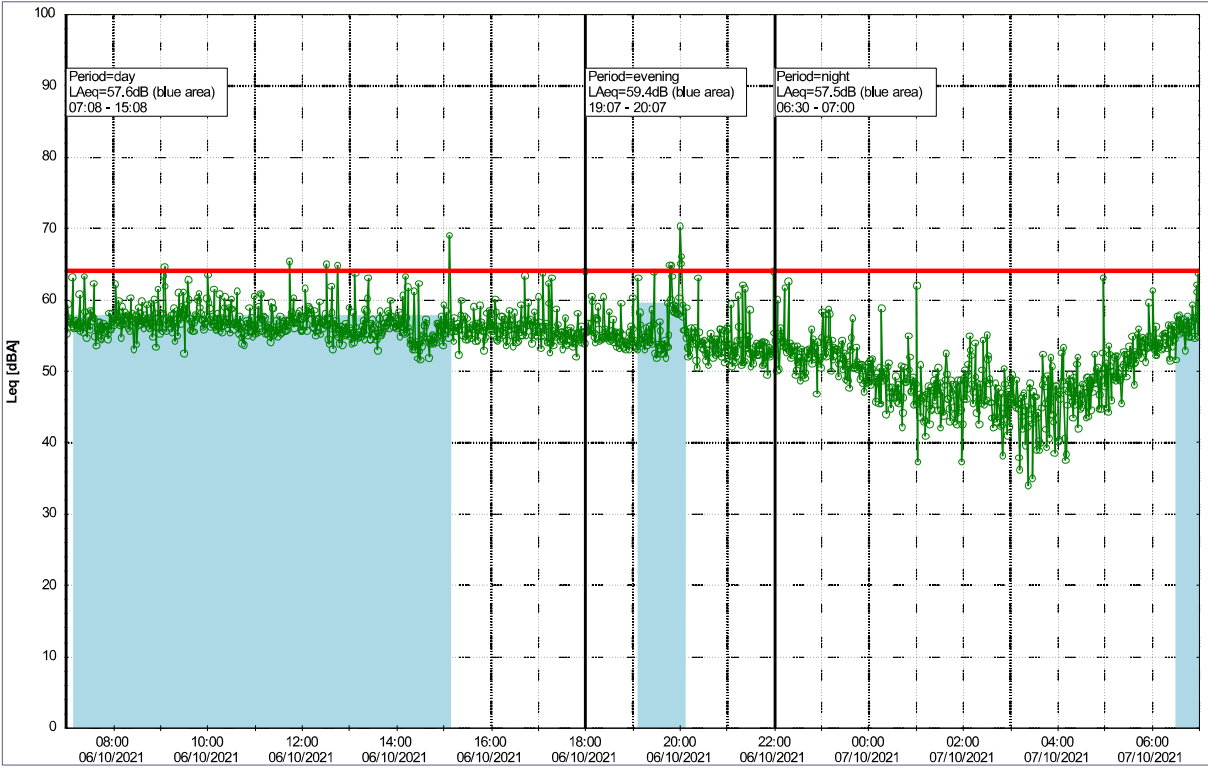

Remarks

...

Noise Time Related Diagram

05/10/2021
06/10/2021

GAB_NS01

Project: Kronos Sydhavnen
Construction: Gåsebæk
Location: N-V

Plan View

Noise Time Related Diagram

06/10/2021
07/10/2021

○○○○ GAB_NS01

Remarks
...

Project: Kronos Sydhavnen
Construction: Gåsebæk
Location: N-V

Plan View

Remarks

...

Noise Time Related Diagram

07/10/2021
08/10/2021

○○○○ GAB_NS01

Project: Kronos Sydhavnen
Construction: Gåsebæk
Location: N-V

Plan View

Noise Time Related Diagram

08/10/2021
09/10/2021

GAB_NS01

Project: Kronos Sydhavnen
Construction: Gåsebæk
Location: N-V

Plan View

Remarks

Noise Time Related Diagram

09/10/2021
10/10/2021

○○○○ GAB_NS01

Project: Kronos Sydhavnen
Construction: Gåsebæk
Location: N-V

Plan View

Remarks