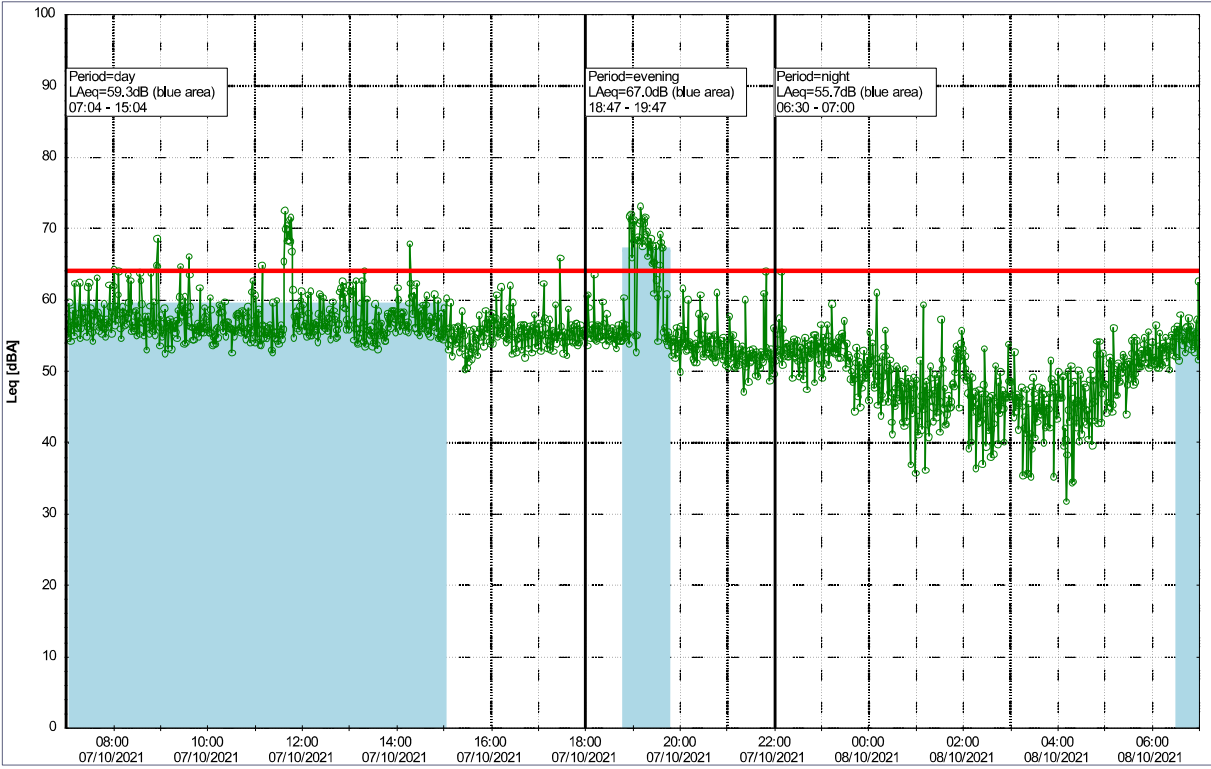

Remarks

...

Noise Time Related Diagram

05/10/2021
06/10/2021

GAB_NS01

Project: Kronos Sydhavnen
Construction: Gåsebæk
Location: N-V

Plan View

Noise Time Related Diagram

06/10/2021
07/10/2021

○○○○ GAB_NS01

Remarks
...

Project: Kronos Sydhavnen
Construction: Gåsebæk
Location: N-V

Plan View

Remarks

...

Noise Time Related Diagram

07/10/2021
08/10/2021

○○○○ GAB_NS01

Project: Kronos Sydhavnen
Construction: Gåsebæk
Location: N-V

Plan View

Noise Time Related Diagram

08/10/2021
09/10/2021

GAB_NS01

Project: Kronos Sydhavnen
Construction: Gåsebæk
Location: N-V

Plan View

Remarks

Noise Time Related Diagram

09/10/2021
10/10/2021

○○○○ GAB_NS01

Project: Kronos Sydhavnen
Construction: Gåsebæk
Location: N-V

Plan View

Remarks