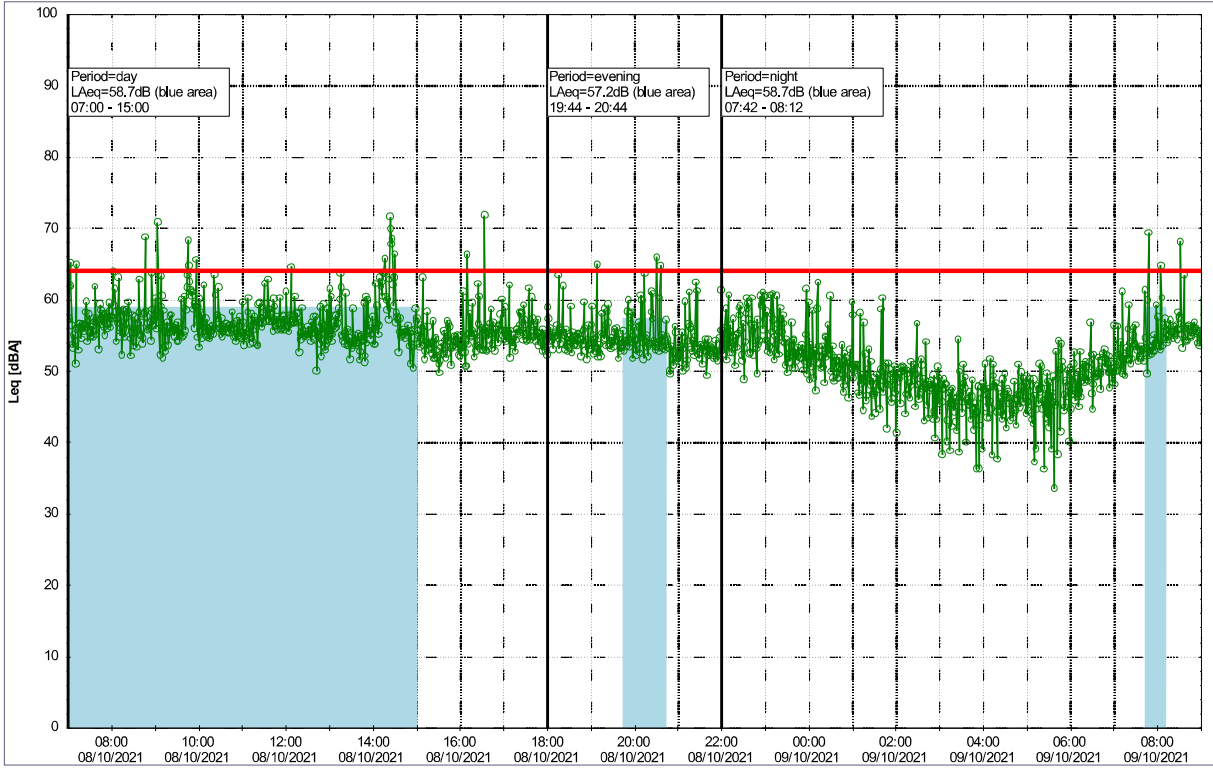

07/10/2021
08/10/2021

○○○○ GAB_NS01

Project: Kronos Sydhavnen
Construction: Gåsebæk
Location: N-V

Plan View

Noise Time Related Diagram

08/10/2021
09/10/2021

GAB_NS01

Project: Kronos Sydhavnen
Construction: Gåsebæk
Location: N-V

Plan View

Remarks

Noise Time Related Diagram

09/10/2021
10/10/2021

○○○○ GAB_NS01

Project: Kronos Sydhavnen
Construction: Gåsebæk
Location: N-V

Plan View

Remarks