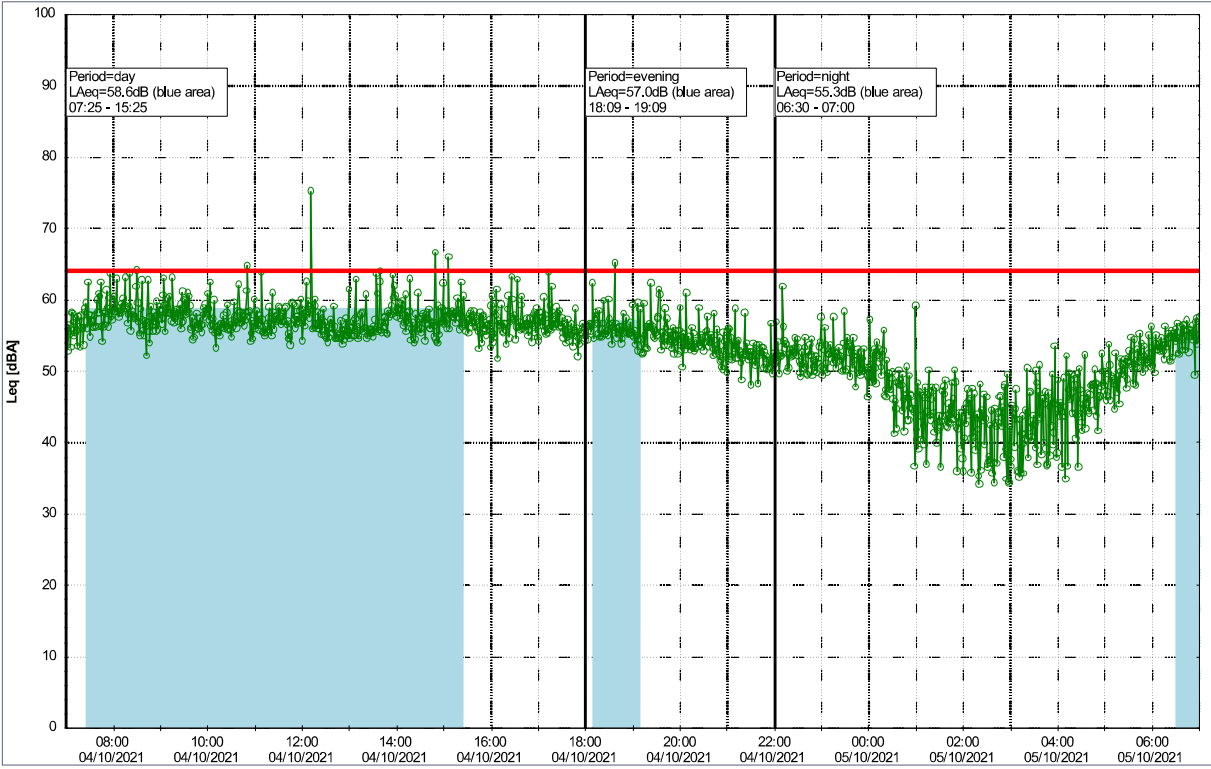

Project: Kronos Sydhavnen
Construction: Gåsebæk
Location: N-V

Plan View

Noise Time Related Diagram

04/10/2021
05/10/2021

○○○○ GAB_NS01

Project: Kronos Sydhavnen
Construction: Gåsebæk
Location: N-V

Plan View

Remarks

...

Noise Time Related Diagram

05/10/2021
06/10/2021

GAB_NS01

Project: Kronos Sydhavnen
Construction: Gåsebæk
Location: N-V

Plan View

Noise Time Related Diagram

06/10/2021
07/10/2021

○○○○ GAB_NS01

Remarks
...

Project: Kronos Sydhavnen
Construction: Gåsebæk
Location: N-V

Plan View

Remarks

...

Noise Time Related Diagram

Plan View

Remarks

Noise Time Related Diagram

09/10/2021
10/10/2021

○○○○ GAB_NS01

Project: Kronos Sydhavnen
Construction: Gåsebæk
Location: N-V

Plan View

Remarks