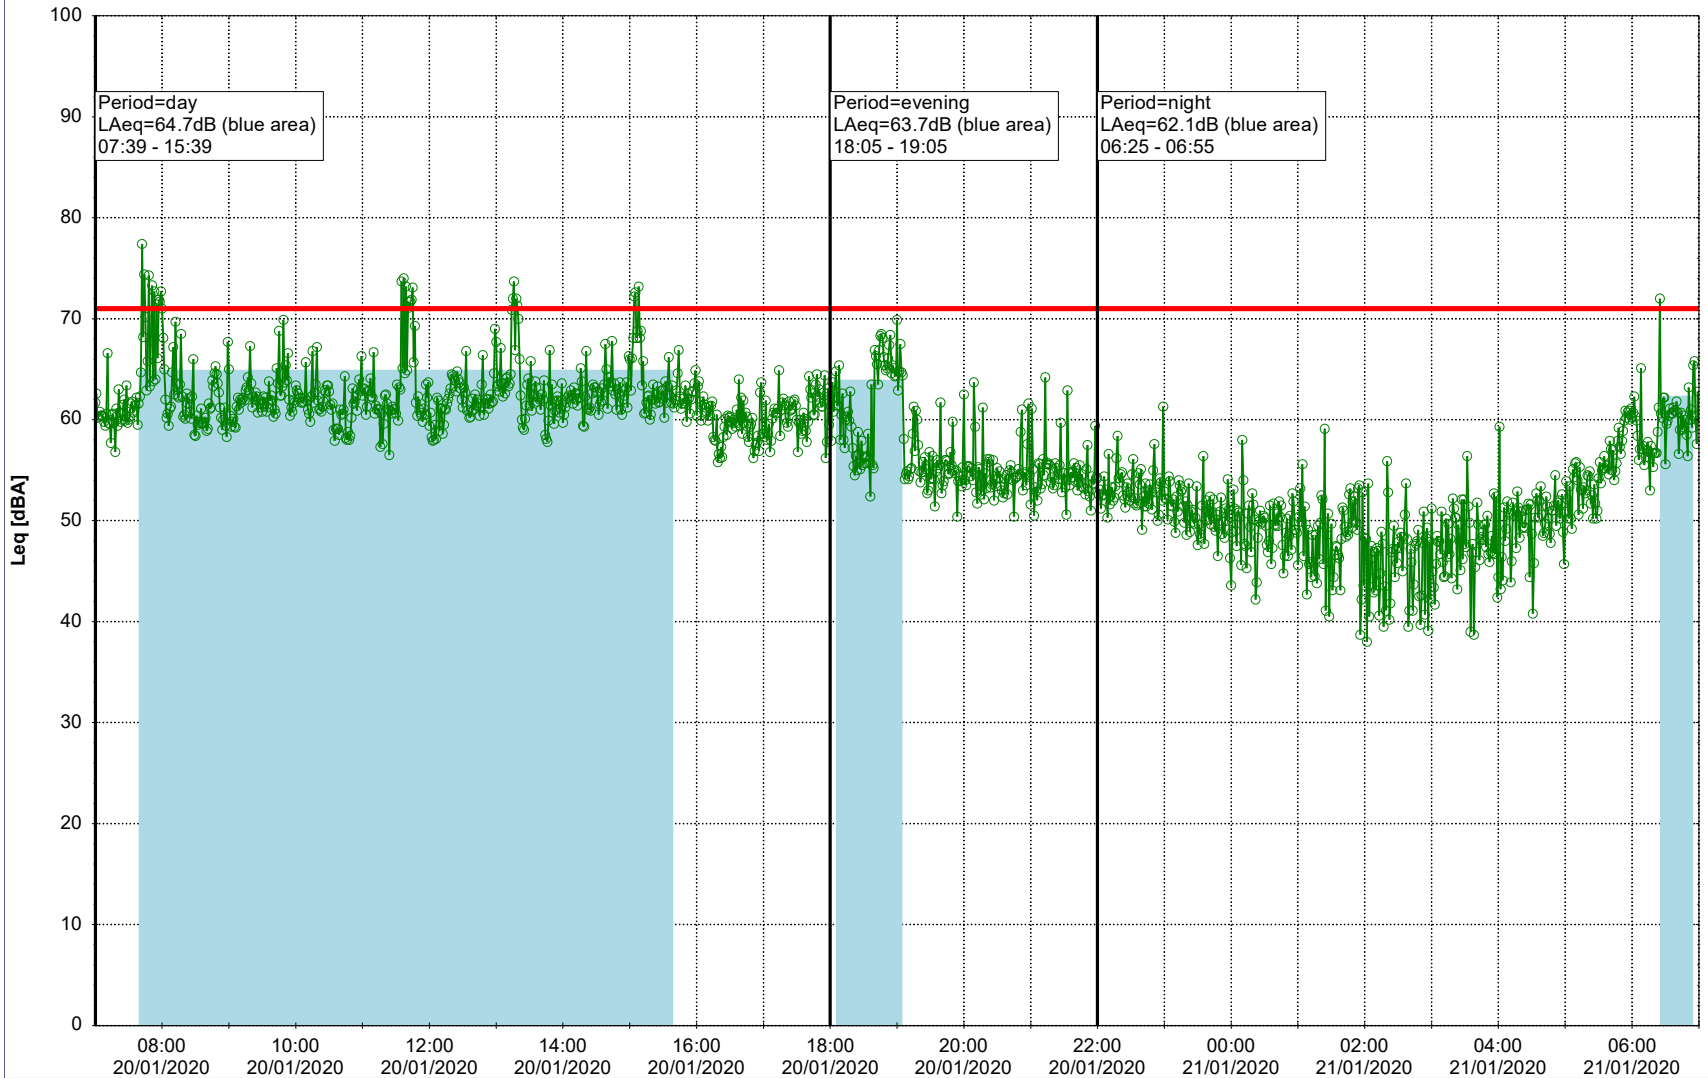

Project: Kronos Sydhavnen
Construction: Gåsebæk
Location: N-V

20/01/2020
21/01/2020

Noise Time Related Diagram

○○○ GAB_NS01

Remarks

...

Project: Kronos Sydhavnen
Construction: Gåsebæk
Location: N-V

21/01/2020
22/01/2020

Remarks

Noise Time Related Diagram

○○○ GAB_NS01

Project: Kronos Sydhavnen
Construction: Gåsebæk
Location: N-V

22/01/2020
23/01/2020

Remarks

...

Noise Time Related Diagram

○○○ GAB_NS01

Project: Kronos Sydhavnen
Construction: Gåsebæk
Location: N-V

23/01/2020
24/01/2020

Remarks

...

Noise Time Related Diagram

○○○ GAB_NS01

Project: Kronos Sydhavnen
Construction: Gåsebæk
Location: N-V

...

Noise Time Related Diagram

○○○○ GAB_NS01

Project: Kronos Sydhavnen
Construction: Gåsebæk
Location: N-V

26/01/2020
27/01/2020

Noise Time Related Diagram

○○○○ GAB_NS01

Remarks