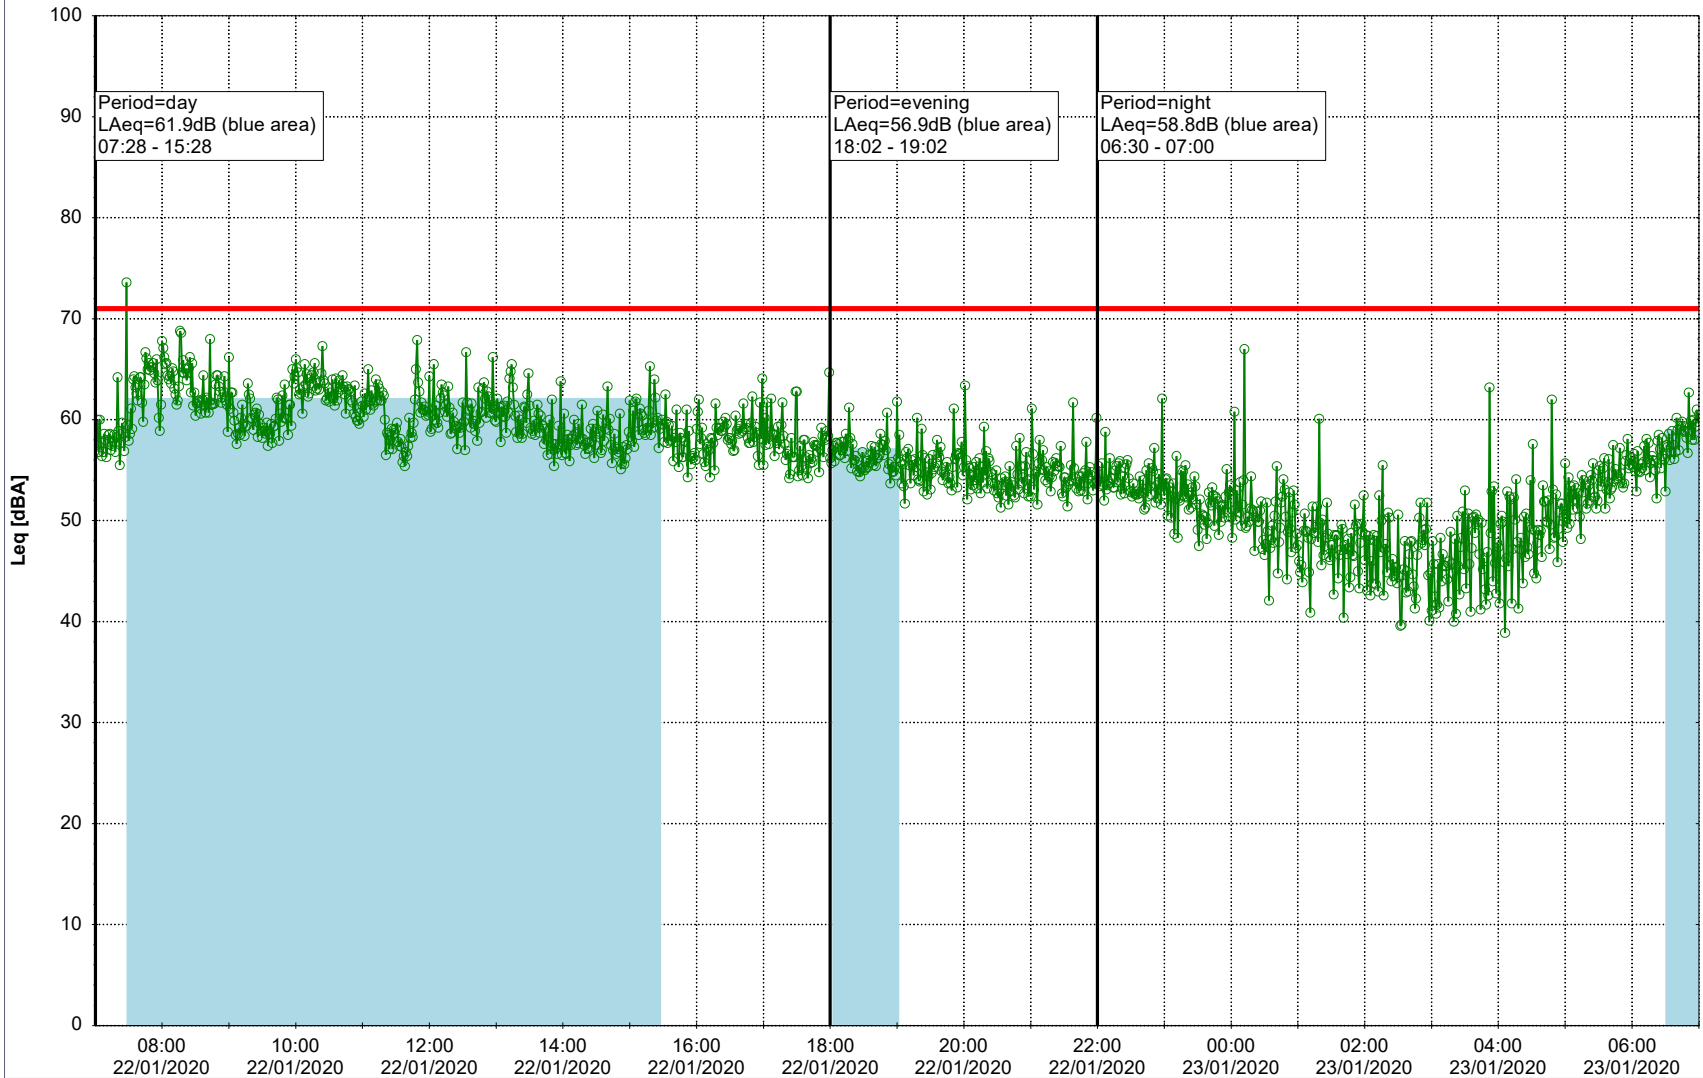

Remarks

Noise Time Related Diagram

○○○ GAB_NS01

Project: Kronos Sydhavnen
Construction: Gåsebæk
Location: N-V

22/01/2020
23/01/2020

Remarks

...

Noise Time Related Diagram

○○○ GAB_NS01

Project: Kronos Sydhavnen
Construction: Gåsebæk
Location: N-V

23/01/2020
24/01/2020

Remarks

...

Noise Time Related Diagram

○○○ GAB_NS01

Project: Kronos Sydhavnen
Construction: Gåsebæk
Location: N-V

24/01/2020
25/01/2020

Noise Time Related Diagram

○○○○ GAB_NS01

Remarks

...

Project: Kronos Sydhavnen
Construction: Gåsebæk
Location: N-V

25/01/2020
26/01/2020

Remarks

...

Noise Time Related Diagram

○○○○ GAB_NS01

Project: Kronos Sydhavnen
Construction: Gåsebæk
Location: N-V

26/01/2020
27/01/2020

Noise Time Related Diagram

○○○○ GAB_NS01

Remarks