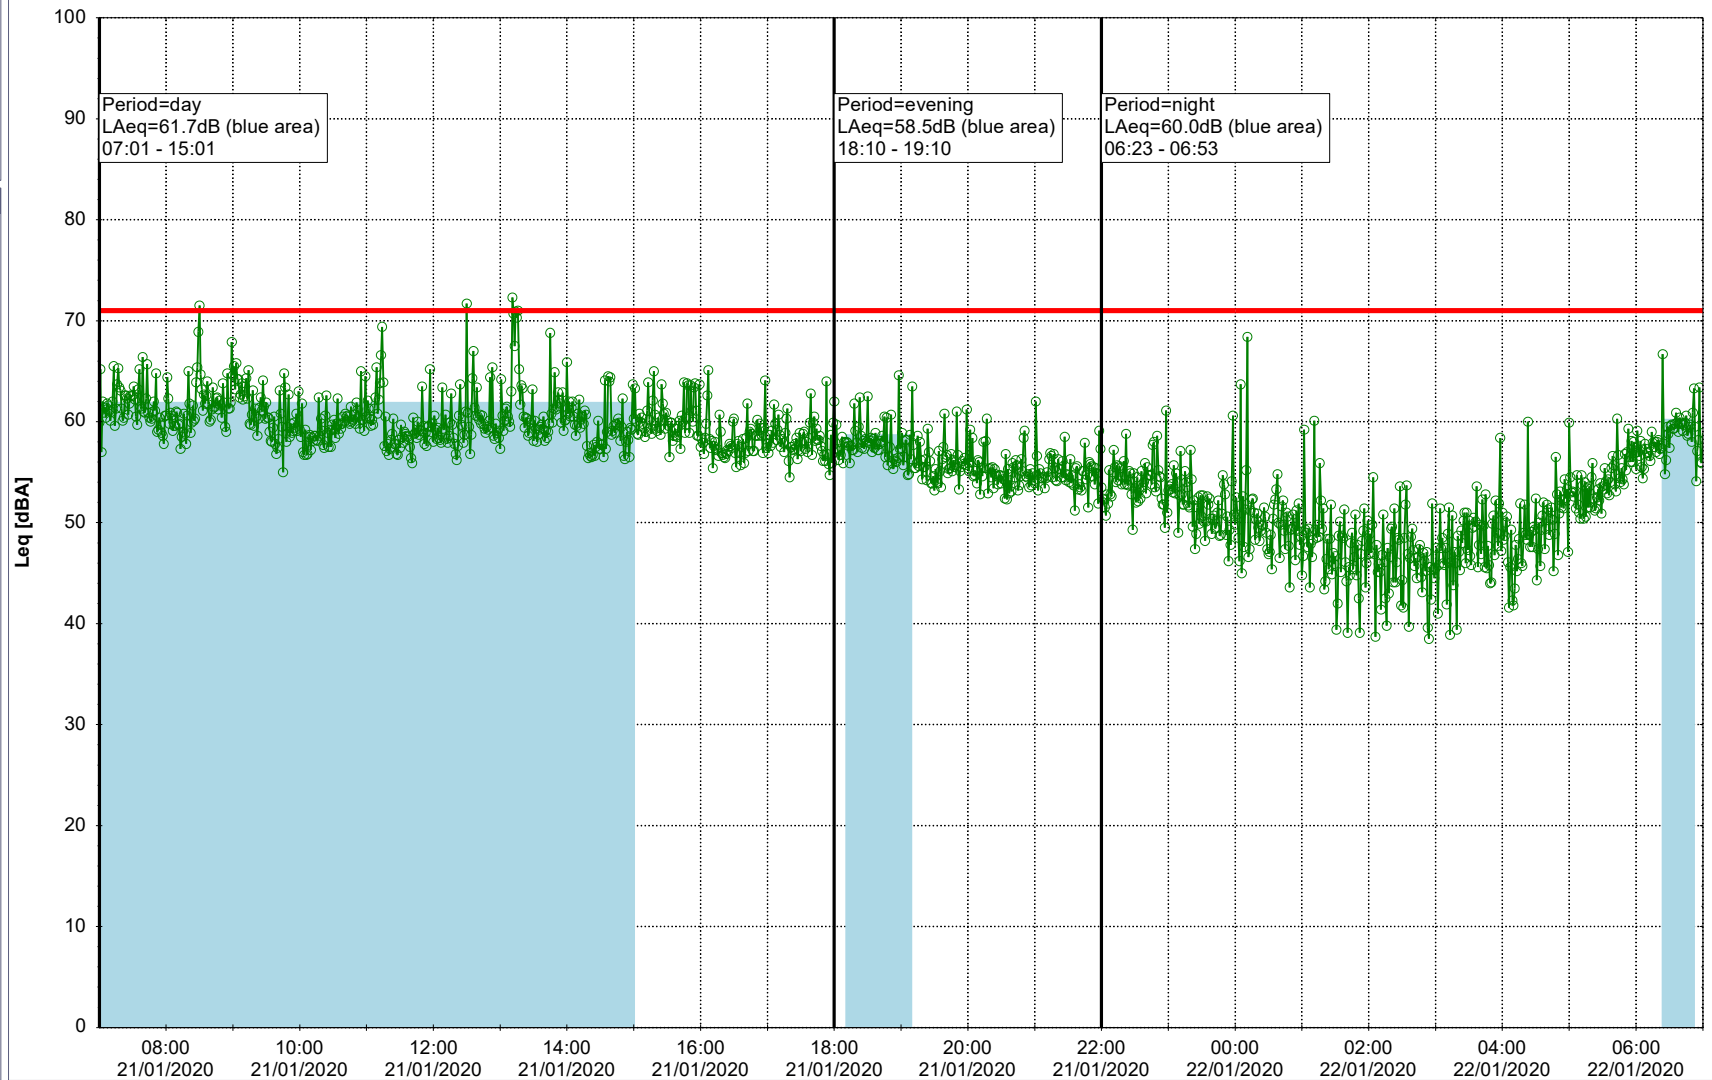

Project: Kronos Sydhavnen
Construction: Gåsebæk
Location: N-V

20/01/2020
21/01/2020

Noise Time Related Diagram

○○○ GAB_NS01

Remarks

...

Project: Kronos Sydhavnen
Construction: Gåsebæk
Location: N-V

21/01/2020
22/01/2020

Remarks

Noise Time Related Diagram

○○○ GAB_NS01

Project: Kronos Sydhavnen
Construction: Gåsebæk
Location: N-V

22/01/2020
23/01/2020

Remarks

...

Noise Time Related Diagram

○○○ GAB_NS01

Project: Kronos Sydhavnen
Construction: Gåsebæk
Location: N-V

23/01/2020
24/01/2020

Remarks

...

Noise Time Related Diagram

○○○ GAB_NS01

Project: Kronos Sydhavnen
Construction: Gåsebæk
Location: N-V

...

Noise Time Related Diagram

○○○○ GAB_NS01

Project: Kronos Sydhavnen
Construction: Gåsebæk
Location: N-V

26/01/2020
27/01/2020

Noise Time Related Diagram

○○○○ GAB_NS01

Remarks