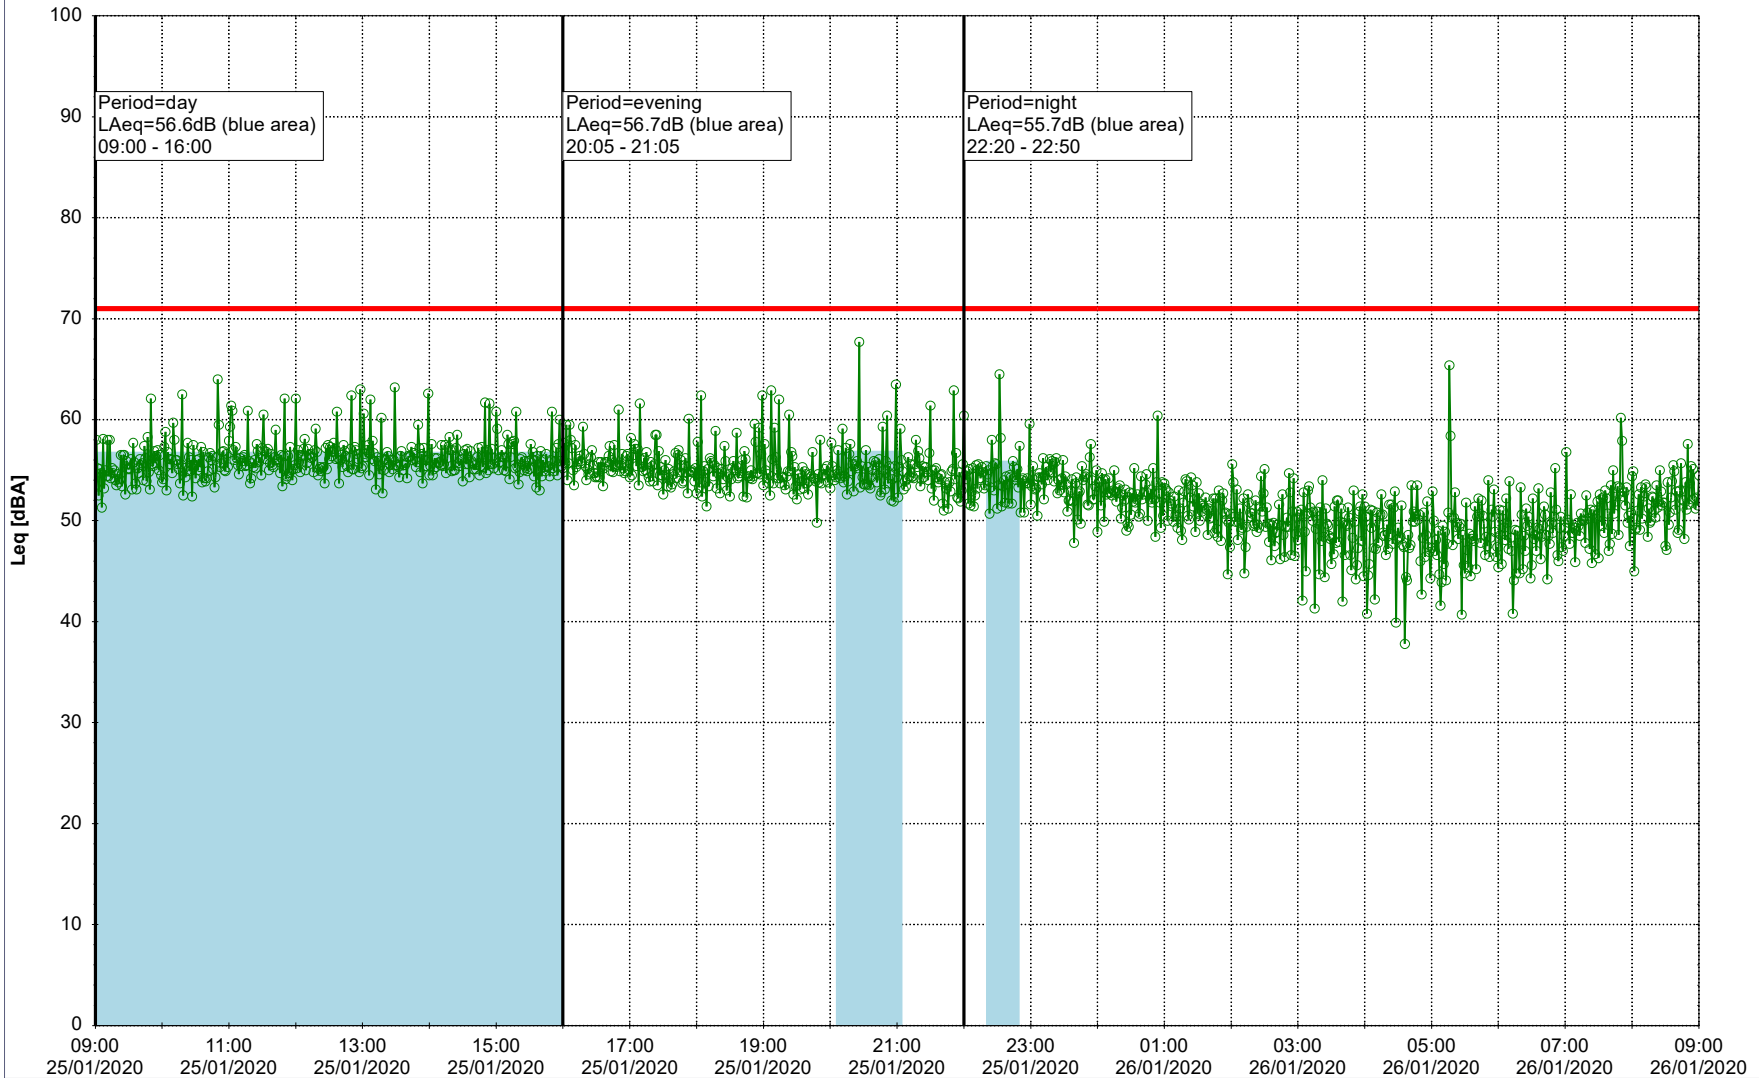

24/01/2020
25/01/2020

Noise Time Related Diagram

○○○○ GAB_NS01

Remarks

...

Project: Kronos Sydhavnen
Construction: Gåsebæk
Location: N-V

25/01/2020
26/01/2020

Remarks

...

Noise Time Related Diagram

○○○○ GAB_NS01

Project: Kronos Sydhavnen
Construction: Gåsebæk
Location: N-V

26/01/2020
27/01/2020

Noise Time Related Diagram

○○○○ GAB_NS01

Remarks