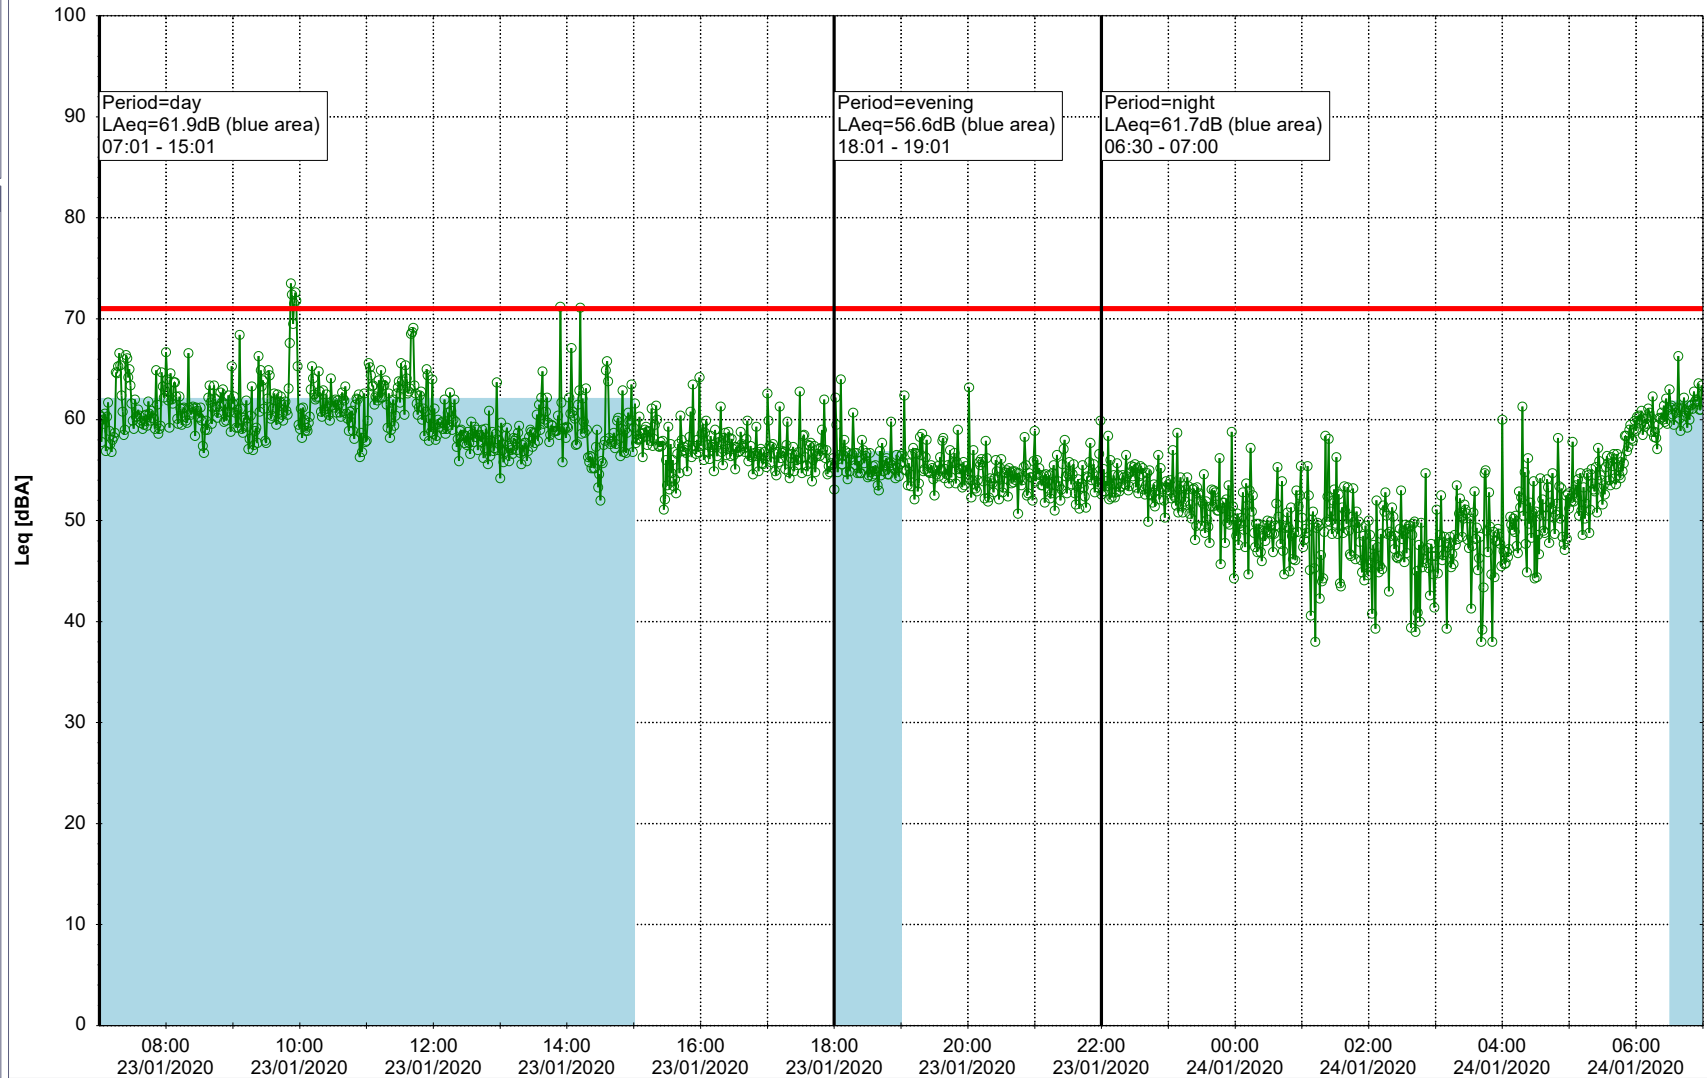

Remarks

Noise Time Related Diagram

○○○ GAB_NS01

Project: Kronos Sydhavnen
Construction: Gåsebæk
Location: N-V

22/01/2020
23/01/2020

Remarks

...

Noise Time Related Diagram

○○○ GAB_NS01

Project: Kronos Sydhavnen
Construction: Gåsebæk
Location: N-V

23/01/2020
24/01/2020

Remarks

...

Noise Time Related Diagram

○○○ GAB_NS01

Project: Kronos Sydhavnen
Construction: Gåsebæk
Location: N-V

24/01/2020
25/01/2020

Noise Time Related Diagram

○○○○ GAB_NS01

Remarks

...

Project: Kronos Sydhavnen
Construction: Gåsebæk
Location: N-V

25/01/2020
26/01/2020

Remarks

...

Noise Time Related Diagram

○○○○ GAB_NS01

Project: Kronos Sydhavnen
Construction: Gåsebæk
Location: N-V

26/01/2020
27/01/2020

Noise Time Related Diagram

○○○○ GAB_NS01

Remarks