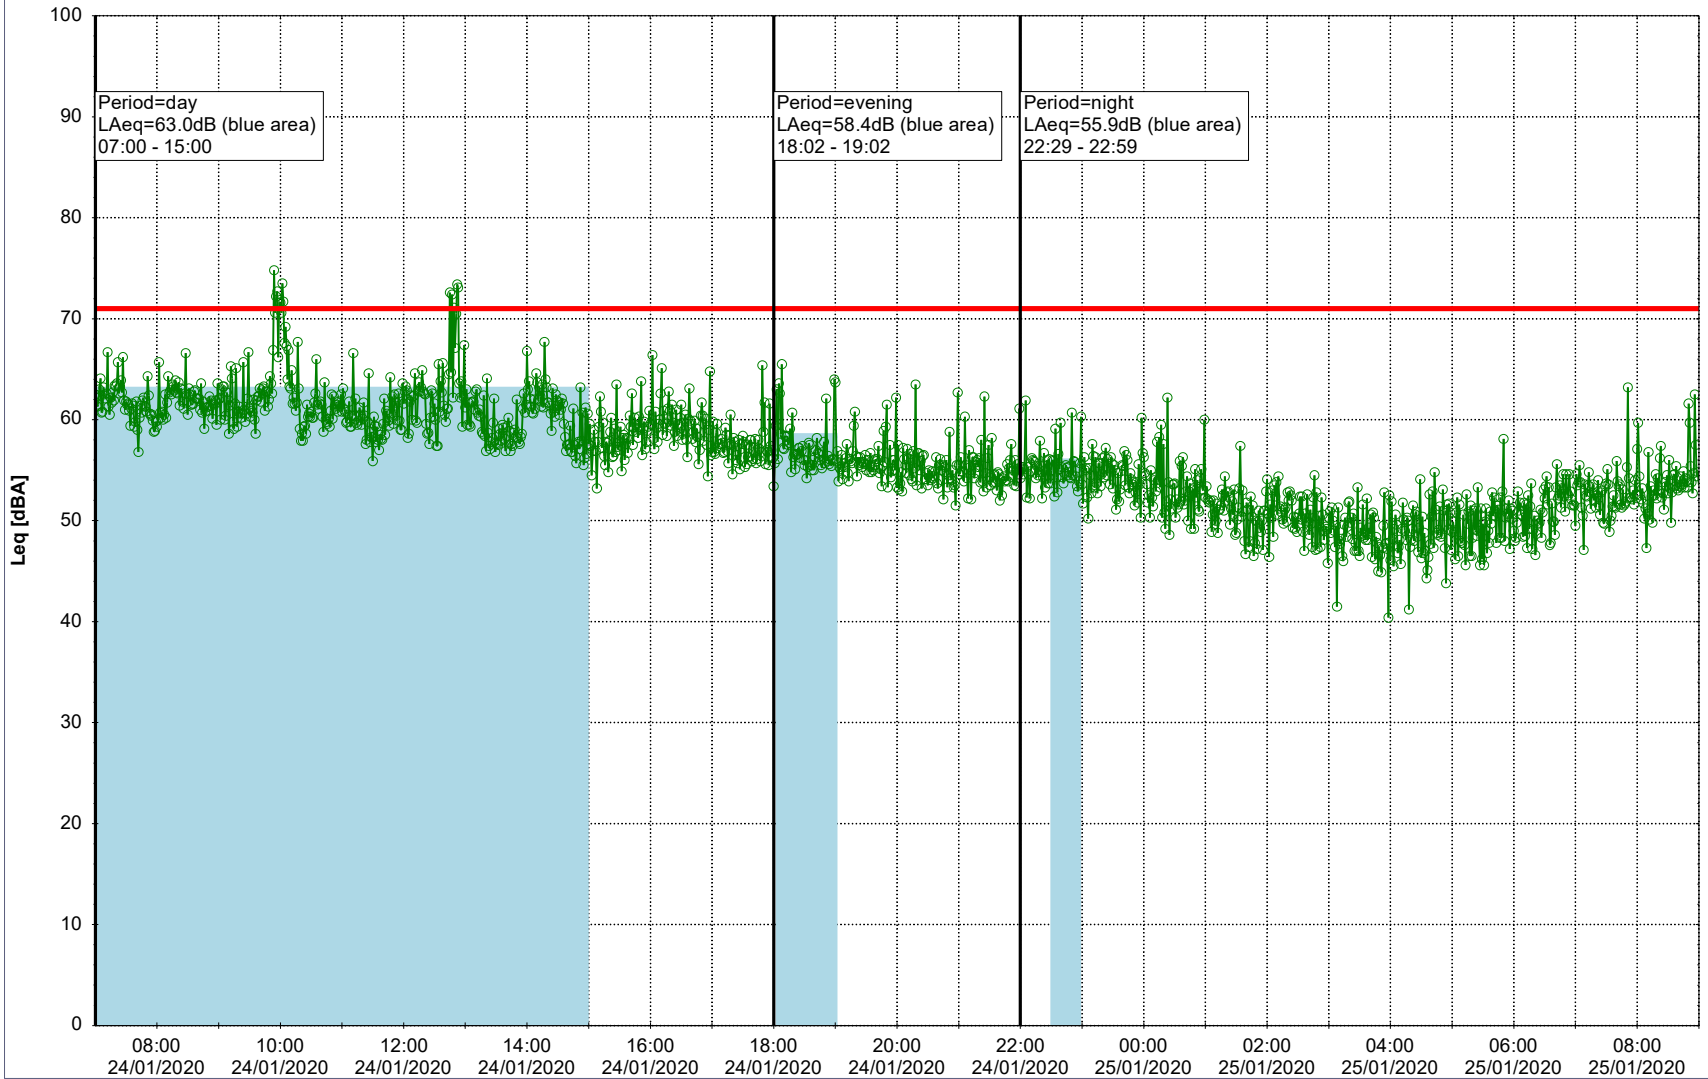

24/01/2020
25/01/2020

Noise Time Related Diagram

○○○○ GAB_NS01

Remarks

...

Project: Kronos Sydhavnen
Construction: Gåsebæk
Location: N-V

25/01/2020
26/01/2020

Remarks

...

Noise Time Related Diagram

○○○○ GAB_NS01

Project: Kronos Sydhavnen
Construction: Gåsebæk
Location: N-V

26/01/2020
27/01/2020

Noise Time Related Diagram

○○○○ GAB_NS01

Remarks