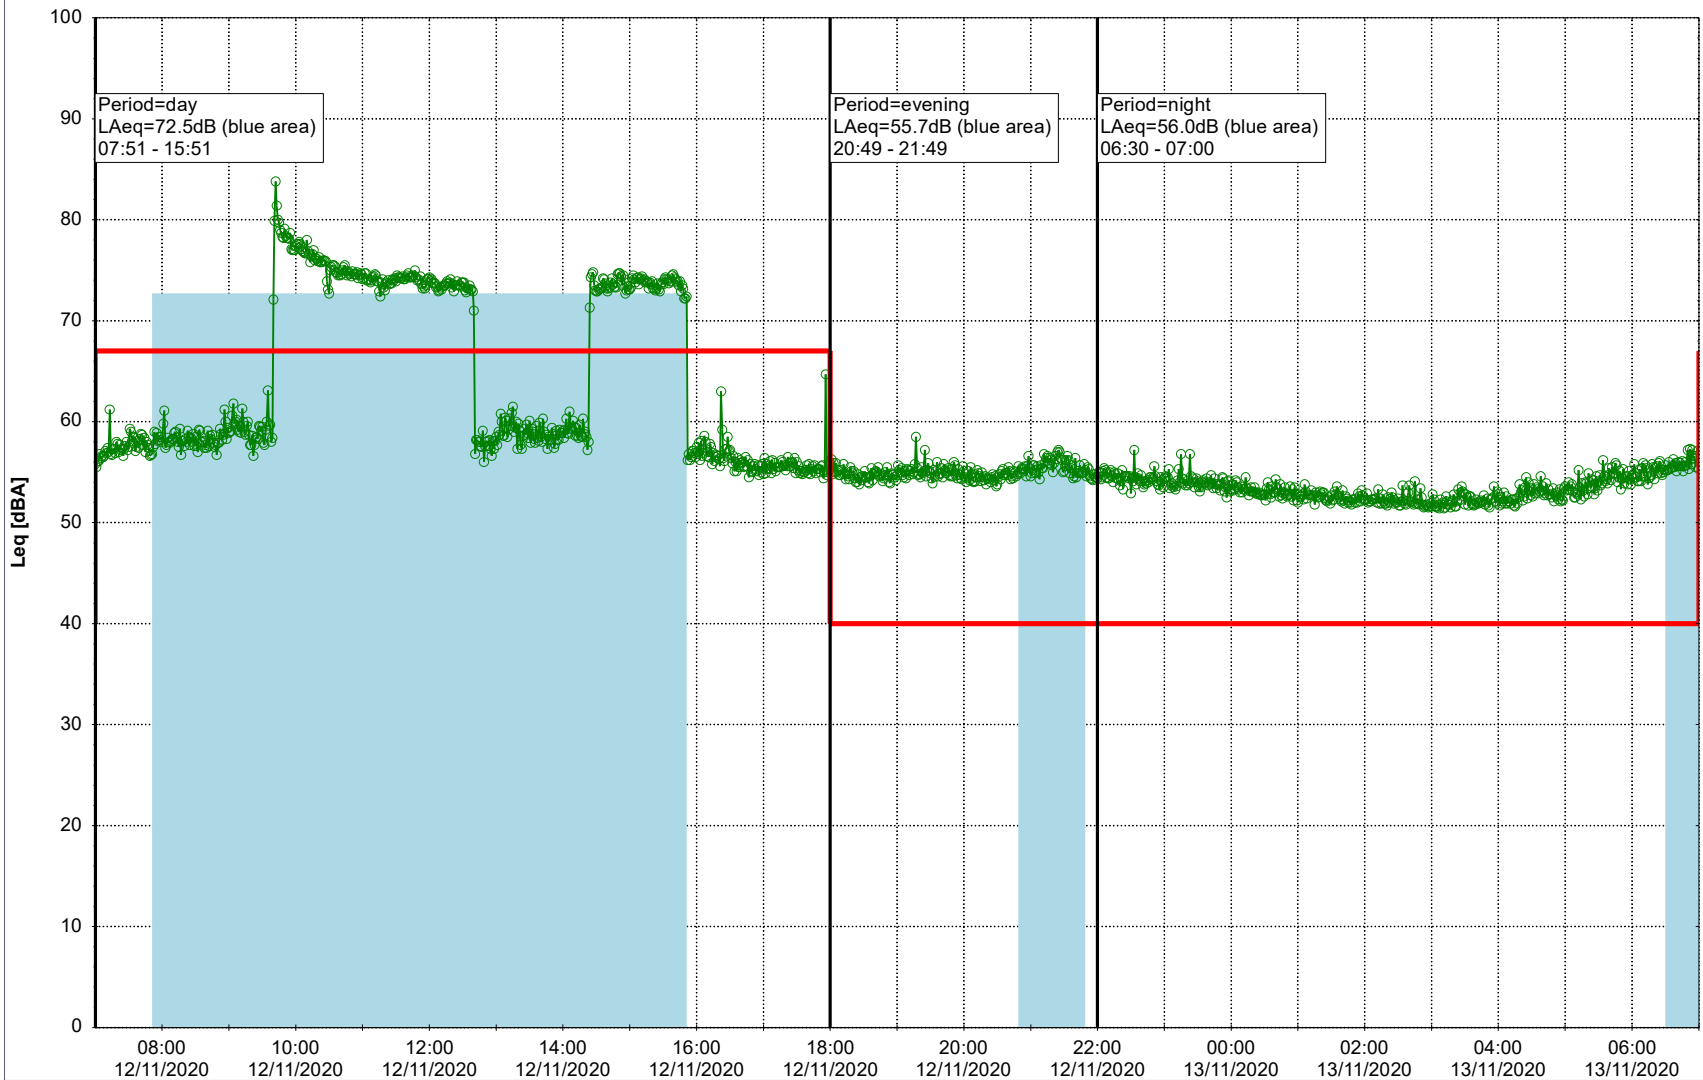

### Noise Time Related Diagram

10/11/2020  
11/11/2020

○○○○ SLU\_NS01

Project: Kronos Sydhavnen  
Construction: Sluseholmen  
Location: N-V

Plan View

Remarks

...

### Noise Time Related Diagram

11/11/2020  
12/11/2020

SLU\_NS01

**Project:** Kronos Sydhavnen  
**Construction:** Sluseholmen  
**Location:** N-V

Plan View

0 5 10 15 20 [m]

Remarks

...

### Noise Time Related Diagram

12/11/2020  
13/11/2020

○○○○ SLU\_NS01

Project: Kronos Sydhavnen  
Construction: Sluseholmen  
Location: N-V

Plan View

Remarks

...

### Noise Time Related Diagram

13/11/2020  
14/11/2020

SLU\_NS01

**Project:** Kronos Sydhavnen  
**Construction:** Sluseholmen  
**Location:** N-V

Plan View

Remarks

...