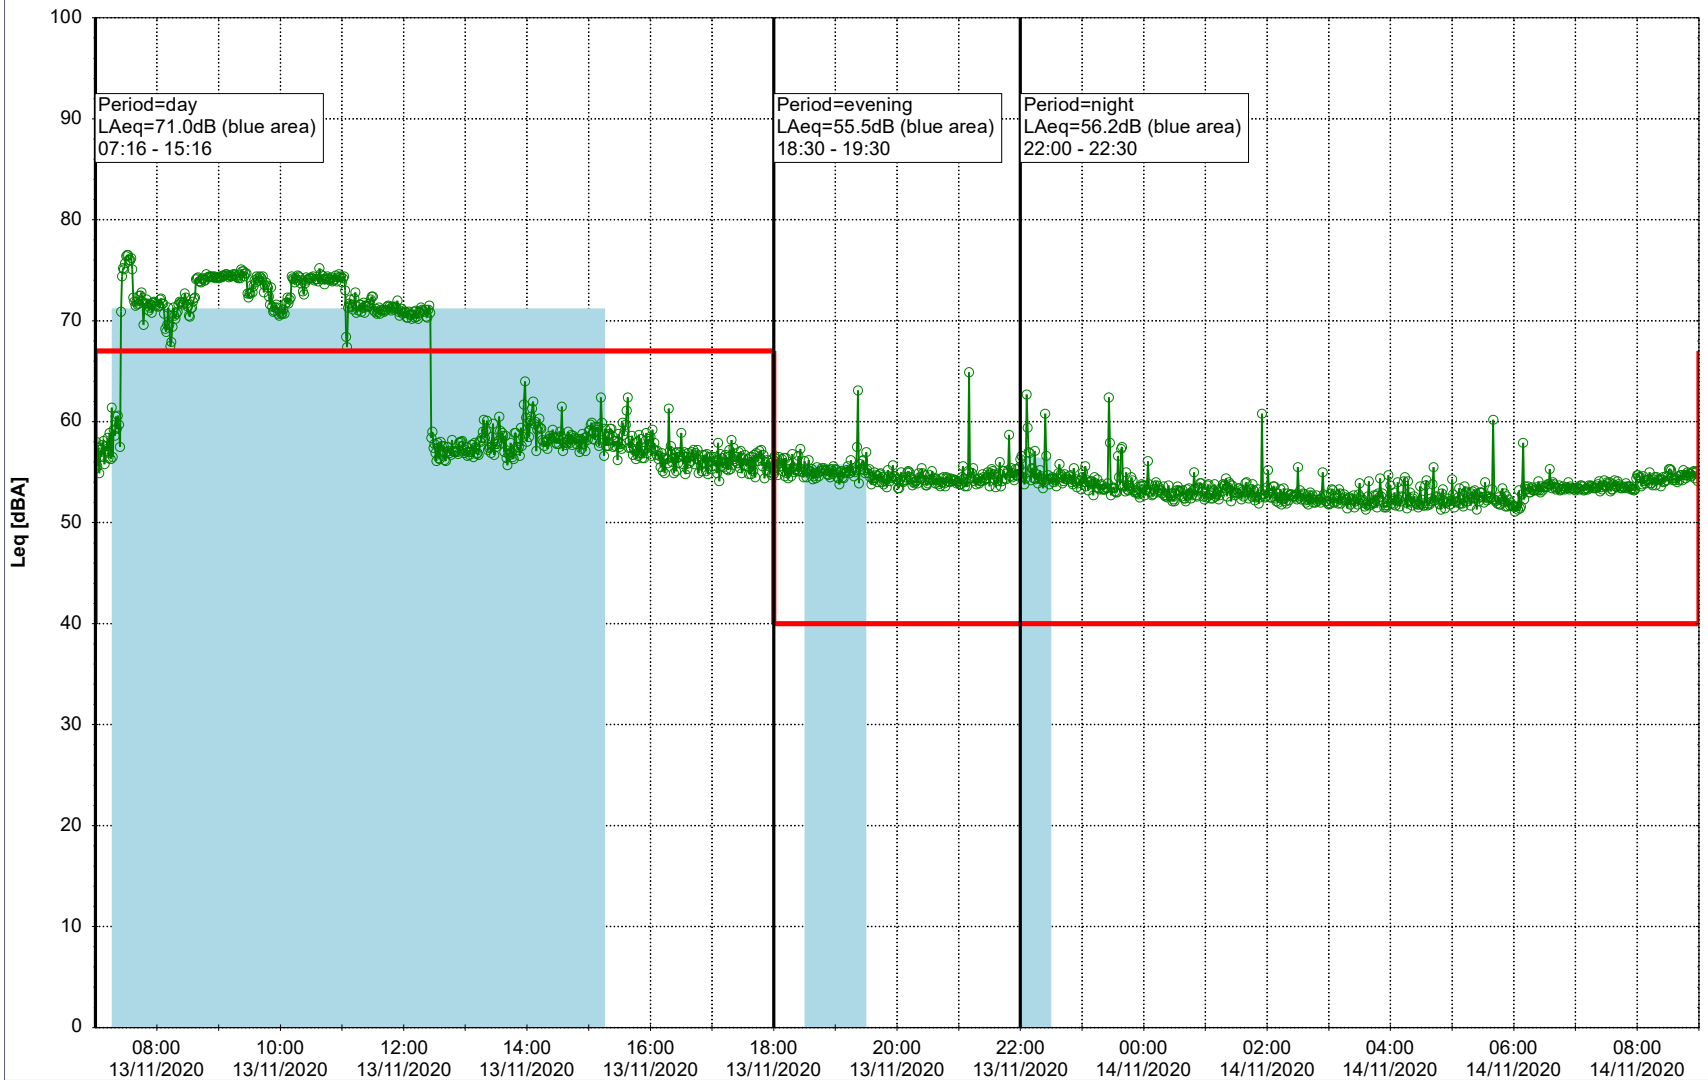

### Noise Time Related Diagram

11/11/2020  
12/11/2020

SLU\_NS01

**Project:** Kronos Sydhavnen  
**Construction:** Sluseholmen  
**Location:** N-V

Plan View

0 5 10 15 20 [m]

Remarks

...

### Noise Time Related Diagram

12/11/2020  
13/11/2020

○○○○ SLU\_NS01

Project: Kronos Sydhavnen  
Construction: Sluseholmen  
Location: N-V

Plan View

Remarks

...

### Noise Time Related Diagram

13/11/2020  
14/11/2020

SLU\_NS01

**Project:** Kronos Sydhavnen  
**Construction:** Sluseholmen  
**Location:** N-V

Plan View

Remarks

...

### Noise Time Related Diagram

14/11/2020  
15/11/2020

SLU\_NS01

**Project:** Kronos Sydhavnen  
**Construction:** Sluseholmen  
**Location:** N-V

Plan View

Remarks

...