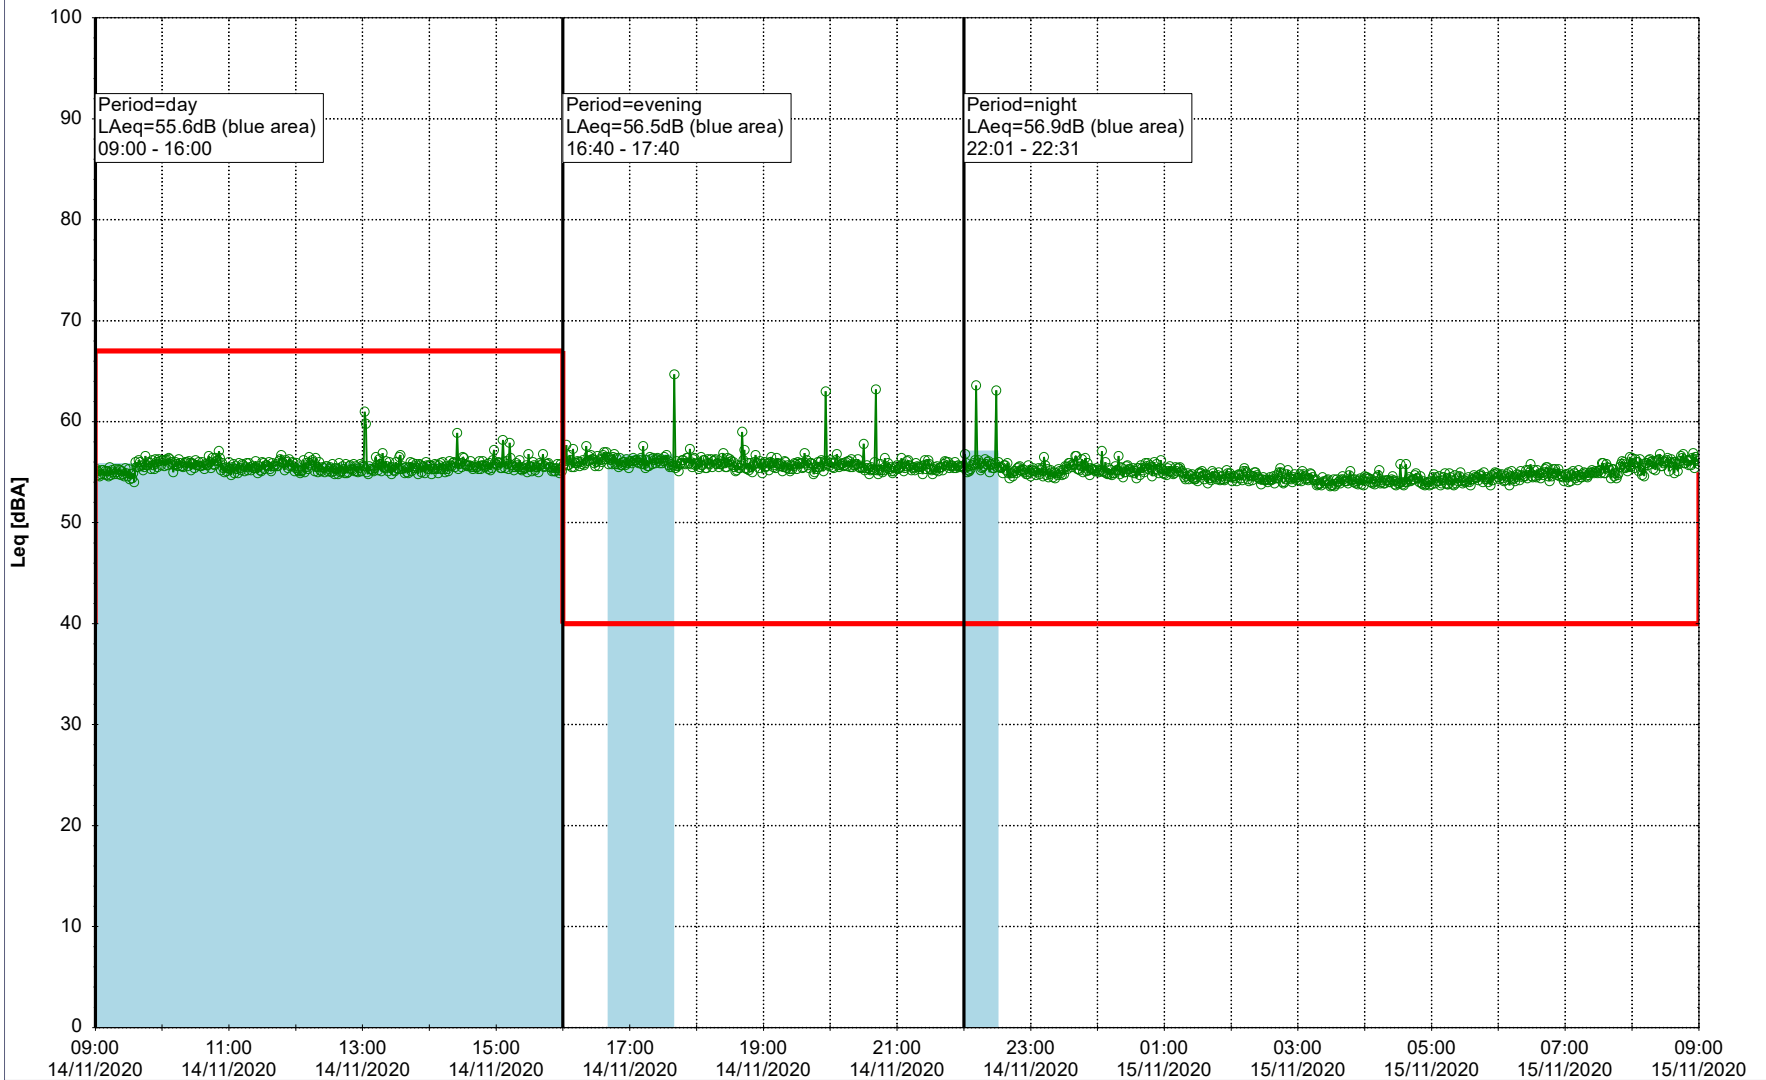

### Noise Time Related Diagram

13/11/2020  
14/11/2020

SLU\_NS01

**Project:** Kronos Sydhavnen  
**Construction:** Sluseholmen  
**Location:** N-V

Plan View

Remarks

...

### Noise Time Related Diagram

14/11/2020  
15/11/2020

SLU\_NS01

**Project:** Kronos Sydhavnen  
**Construction:** Sluseholmen  
**Location:** N-V

Plan View

Remarks

...