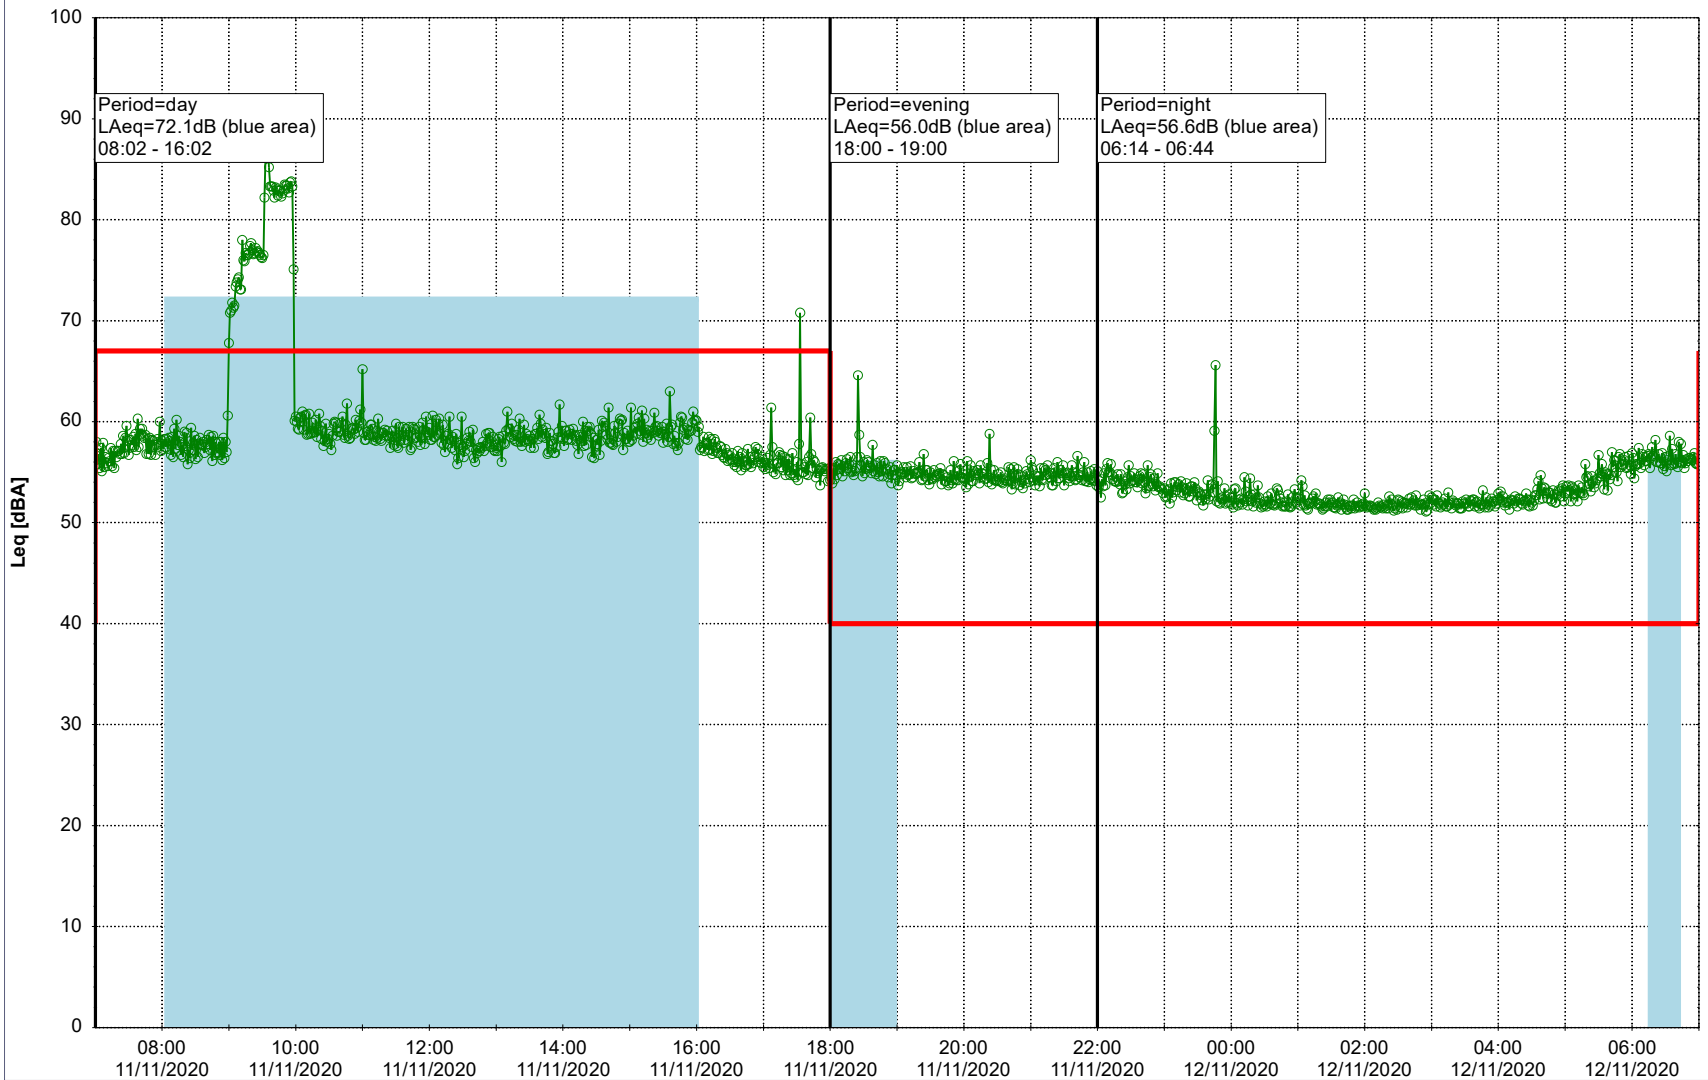

### Noise Time Related Diagram

10/11/2020  
11/11/2020

○○○○ SLU\_NS01

Project: Kronos Sydhavnen  
Construction: Sluseholmen  
Location: N-V

Plan View

Remarks

...

### Noise Time Related Diagram

11/11/2020  
12/11/2020

SLU\_NS01

**Project:** Kronos Sydhavnen  
**Construction:** Sluseholmen  
**Location:** N-V

Plan View

0 5 10 15 20 [m]

Remarks

...

### Noise Time Related Diagram

12/11/2020  
13/11/2020

○○○○ SLU\_NS01

Project: Kronos Sydhavnen  
Construction: Sluseholmen  
Location: N-V

Plan View

Remarks

...