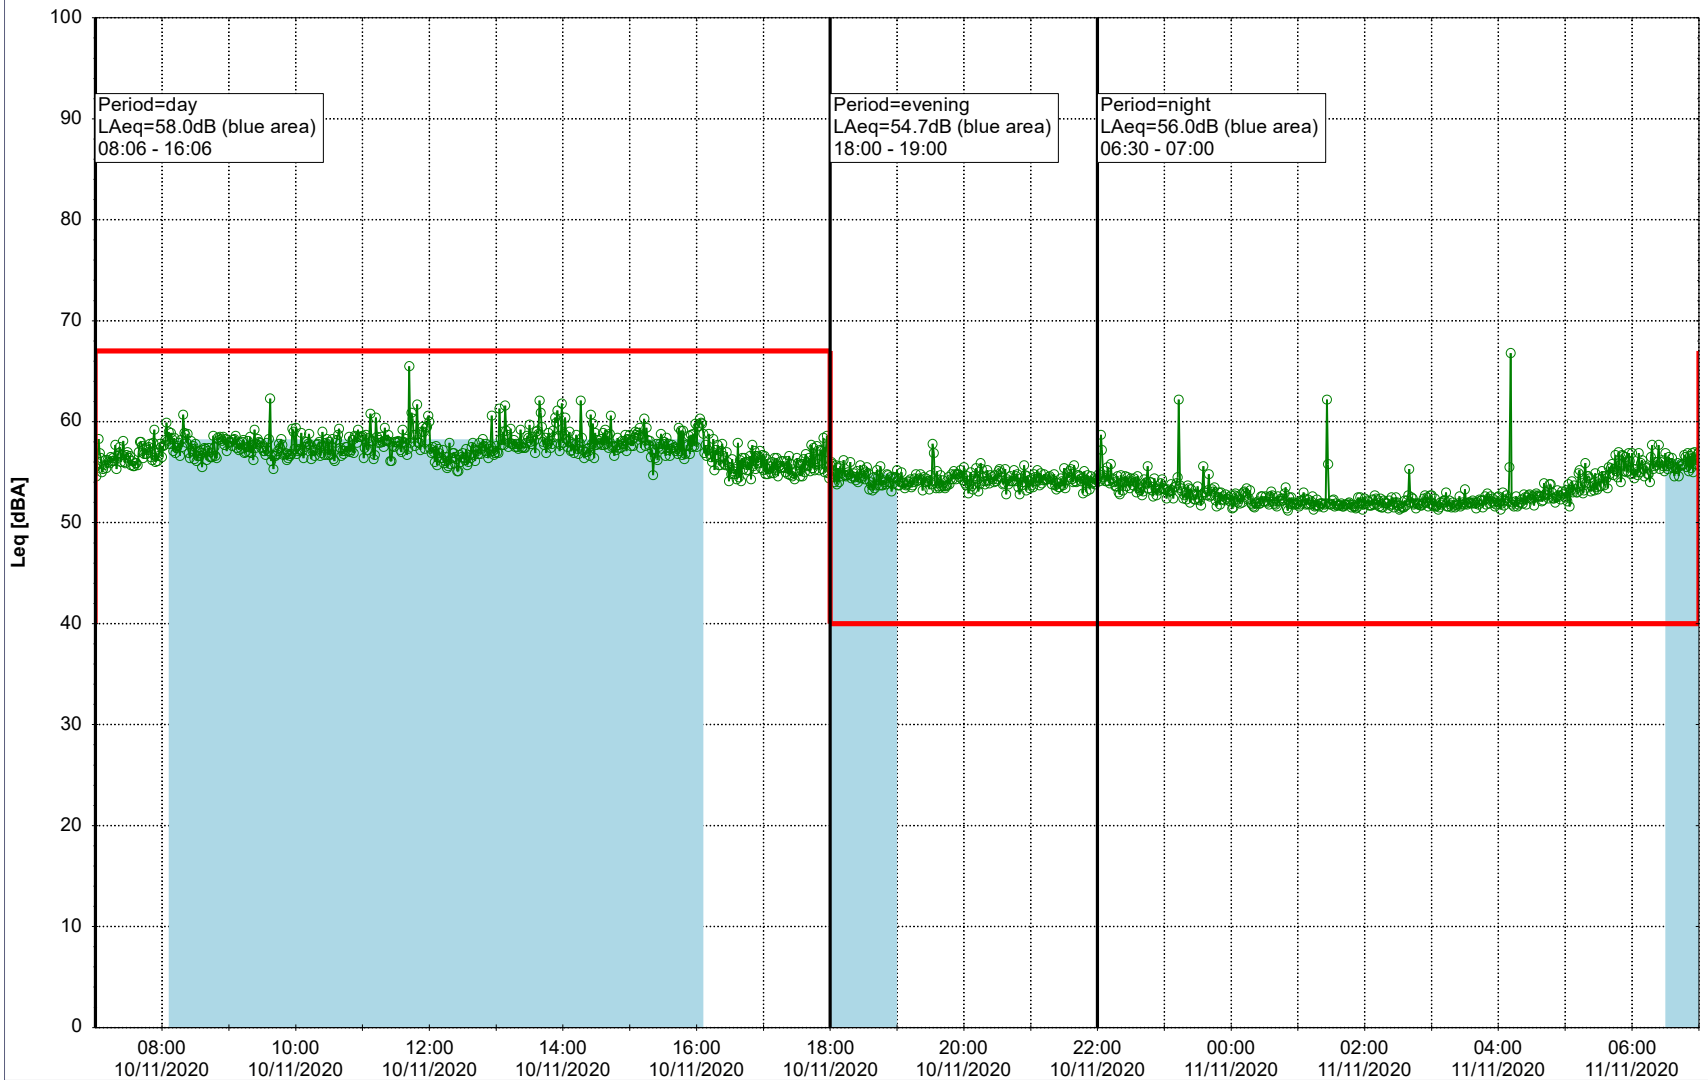

**Project:** Kronos Sydhavnen  
**Construction:** Sluseholmen  
**Location:** N-V

Plan View

0 5 10 15 20 [m]

Remarks

...

### Noise Time Related Diagram

09/11/2020  
10/11/2020

○○○○ SLU\_NS01

**Project:** Kronos Sydhavnen  
**Construction:** Sluseholmen  
**Location:** N-V

Plan View

0 5 10 15 20 [m]

Remarks

...

### Noise Time Related Diagram

10/11/2020  
11/11/2020

○○○○ SLU\_NS01

Project: Kronos Sydhavnen  
Construction: Sluseholmen  
Location: N-V

Plan View

Remarks

...

### Noise Time Related Diagram

11/11/2020  
12/11/2020

SLU\_NS01

**Project:** Kronos Sydhavnen  
**Construction:** Sluseholmen  
**Location:** N-V

Plan View

0 5 10 15 20 [m]

Remarks

...