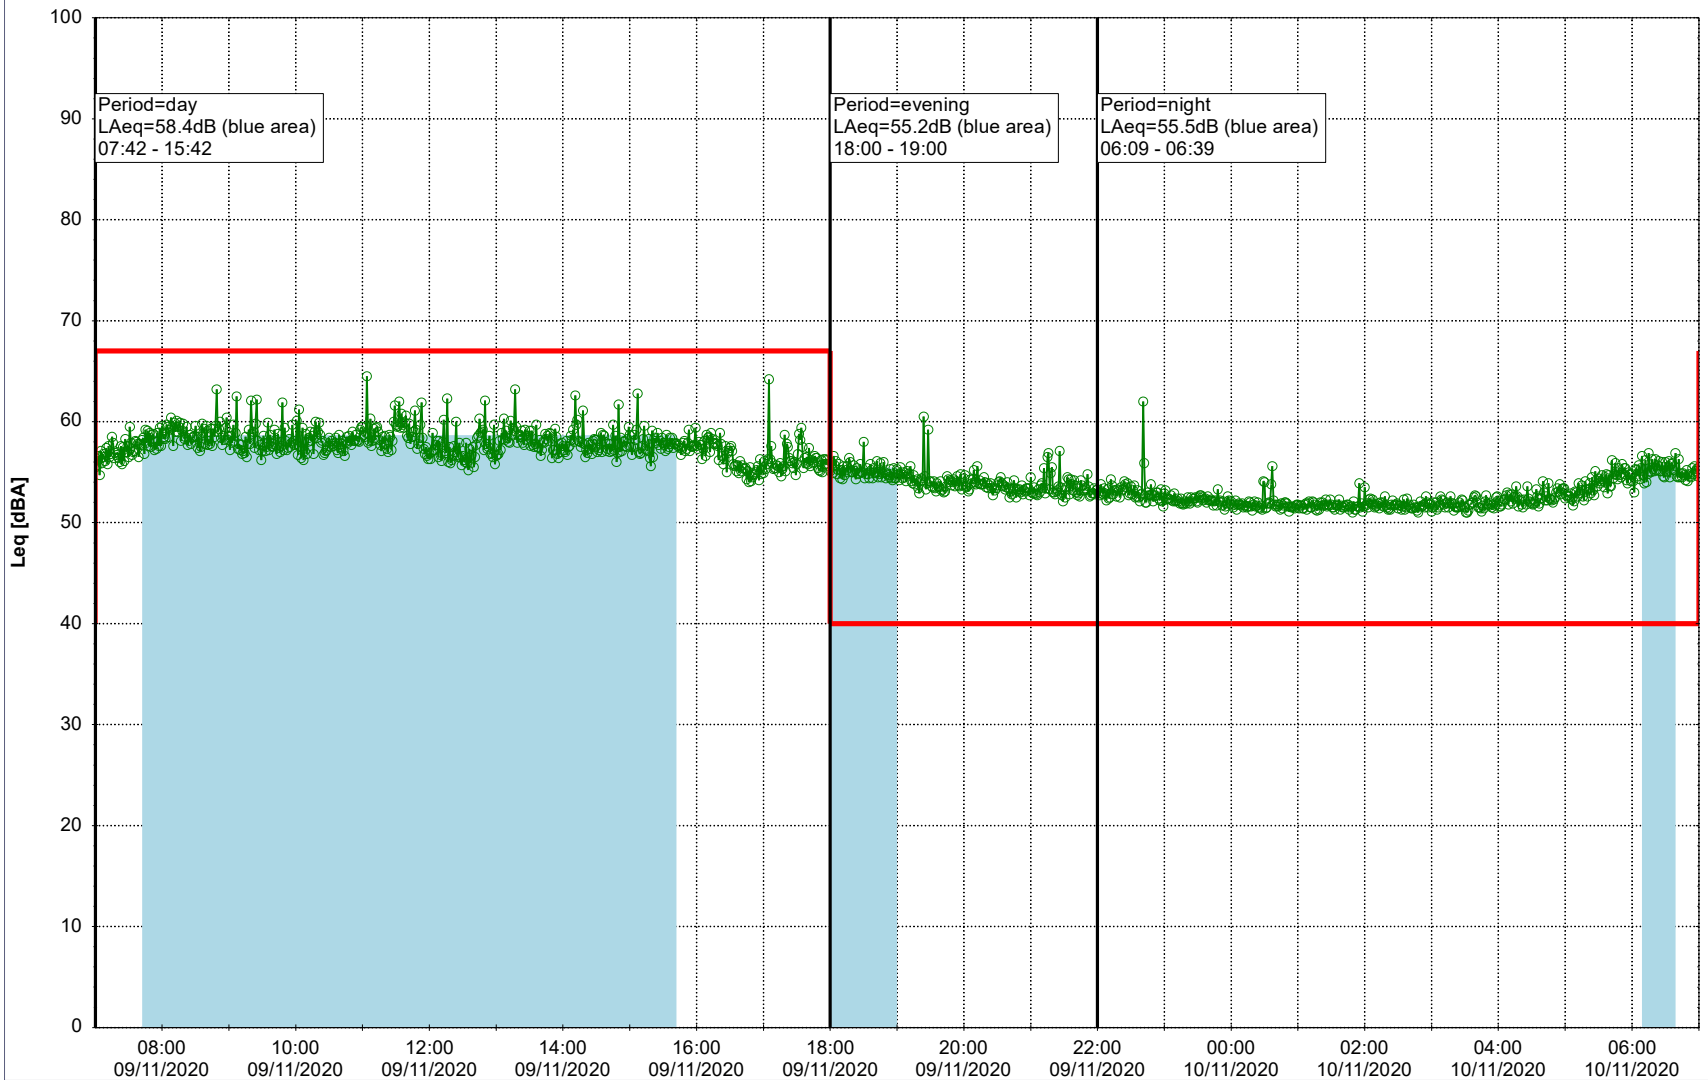

**Project:** Kronos Sydhavnen  
**Construction:** Sluseholmen  
**Location:** N-V

Plan View

0 5 10 15 20 [m]

Remarks

...

### Noise Time Related Diagram

09/11/2020  
10/11/2020

○○○○ SLU\_NS01

**Project:** Kronos Sydhavnen  
**Construction:** Sluseholmen  
**Location:** N-V

Plan View

0 5 10 15 20 [m]

Remarks

...

### Noise Time Related Diagram

10/11/2020  
11/11/2020

○○○○ SLU\_NS01

Project: Kronos Sydhavnen  
Construction: Sluseholmen  
Location: N-V

Plan View

Remarks

...

### Noise Time Related Diagram

11/11/2020  
12/11/2020

SLU\_NS01

**Project:** Kronos Sydhavnen  
**Construction:** Sluseholmen  
**Location:** N-V

Plan View

0 5 10 15 20 [m]

Remarks

...