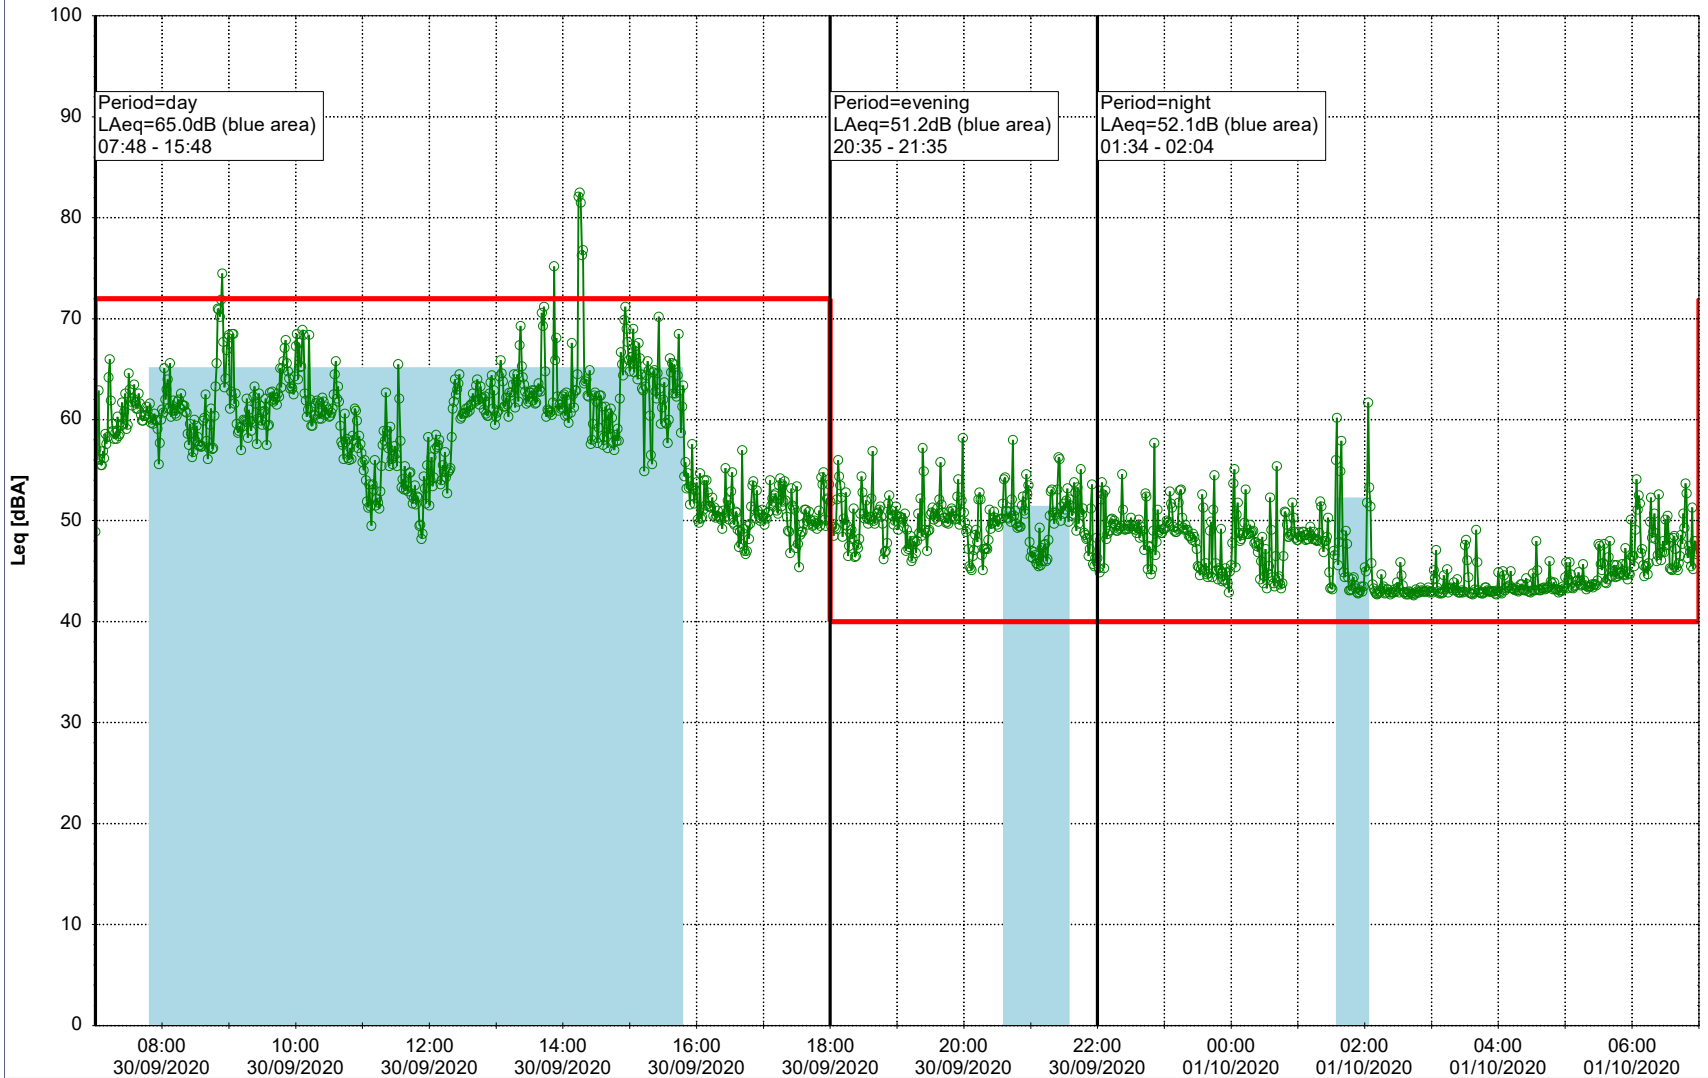

Noise Time Related Diagram

○○○○ MOP_NS01