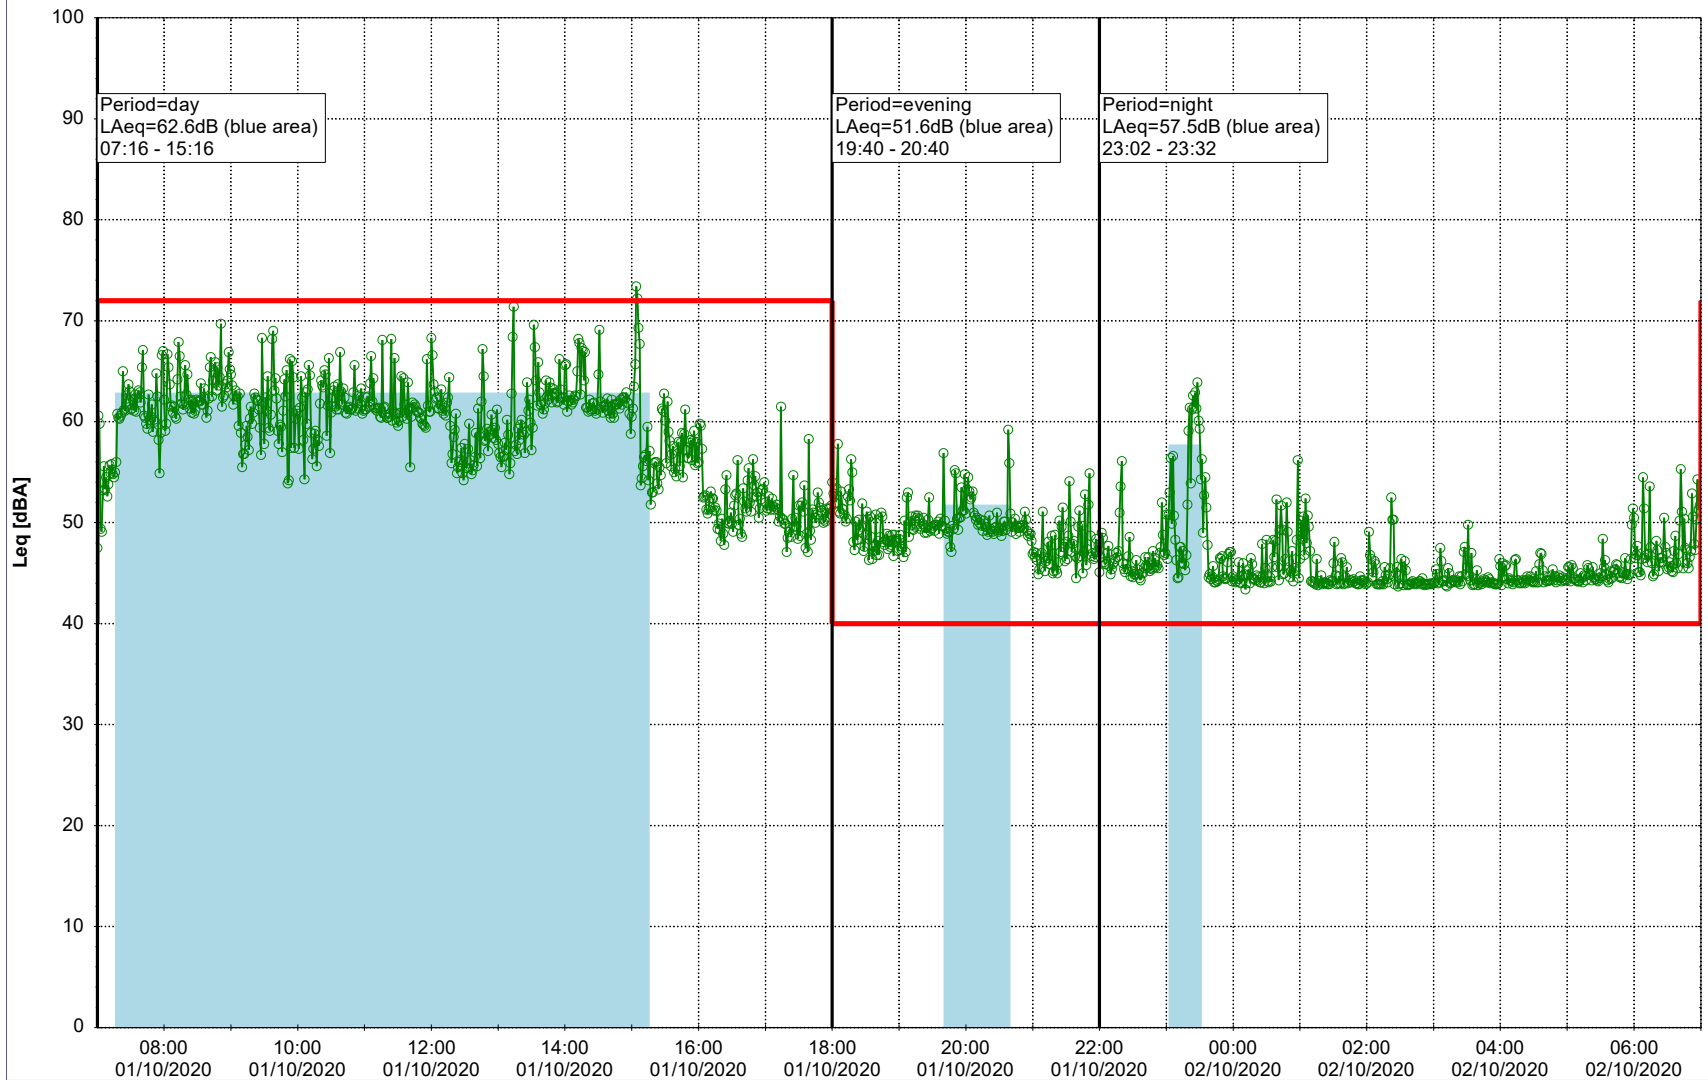

Noise Time Related Diagram

○○○ MOP_NS01