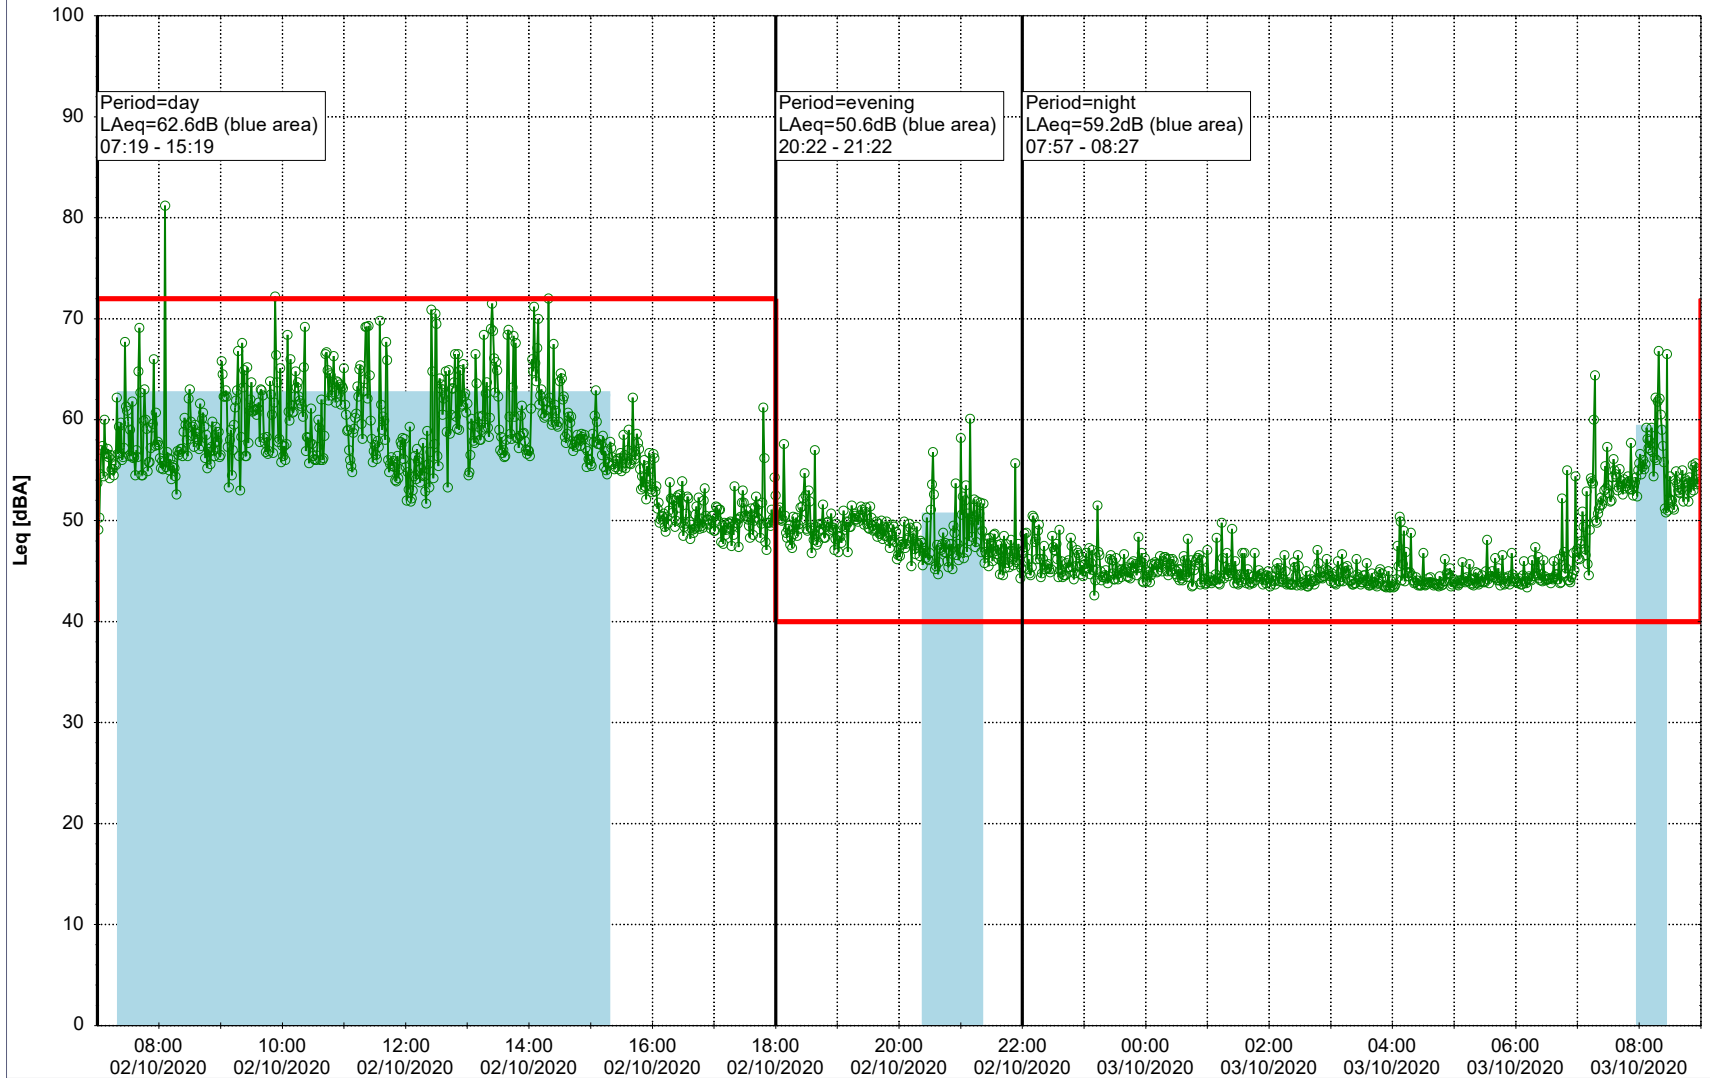

Noise Time Related Diagram

○○○○ MOP_NS01