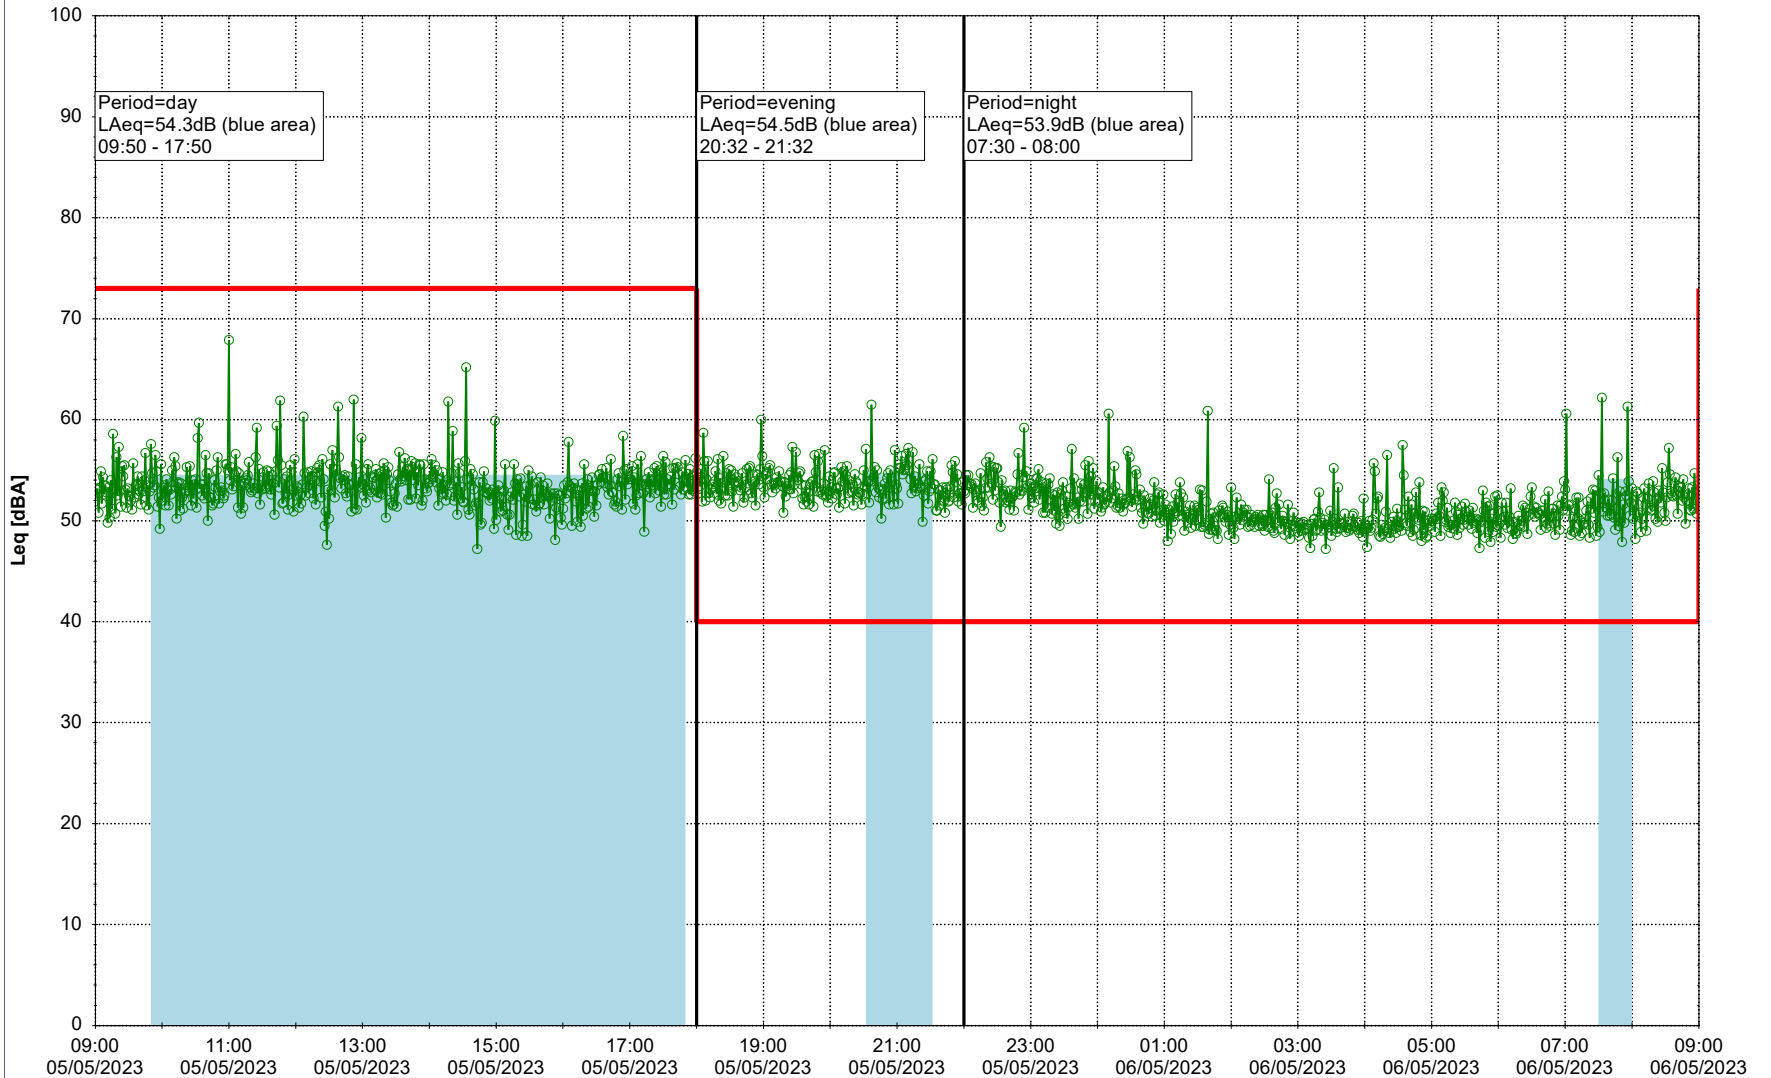

Noise Time Related Diagram

05/05/2023
06/05/2023

○ ○ ○ ○ HOL_NS01