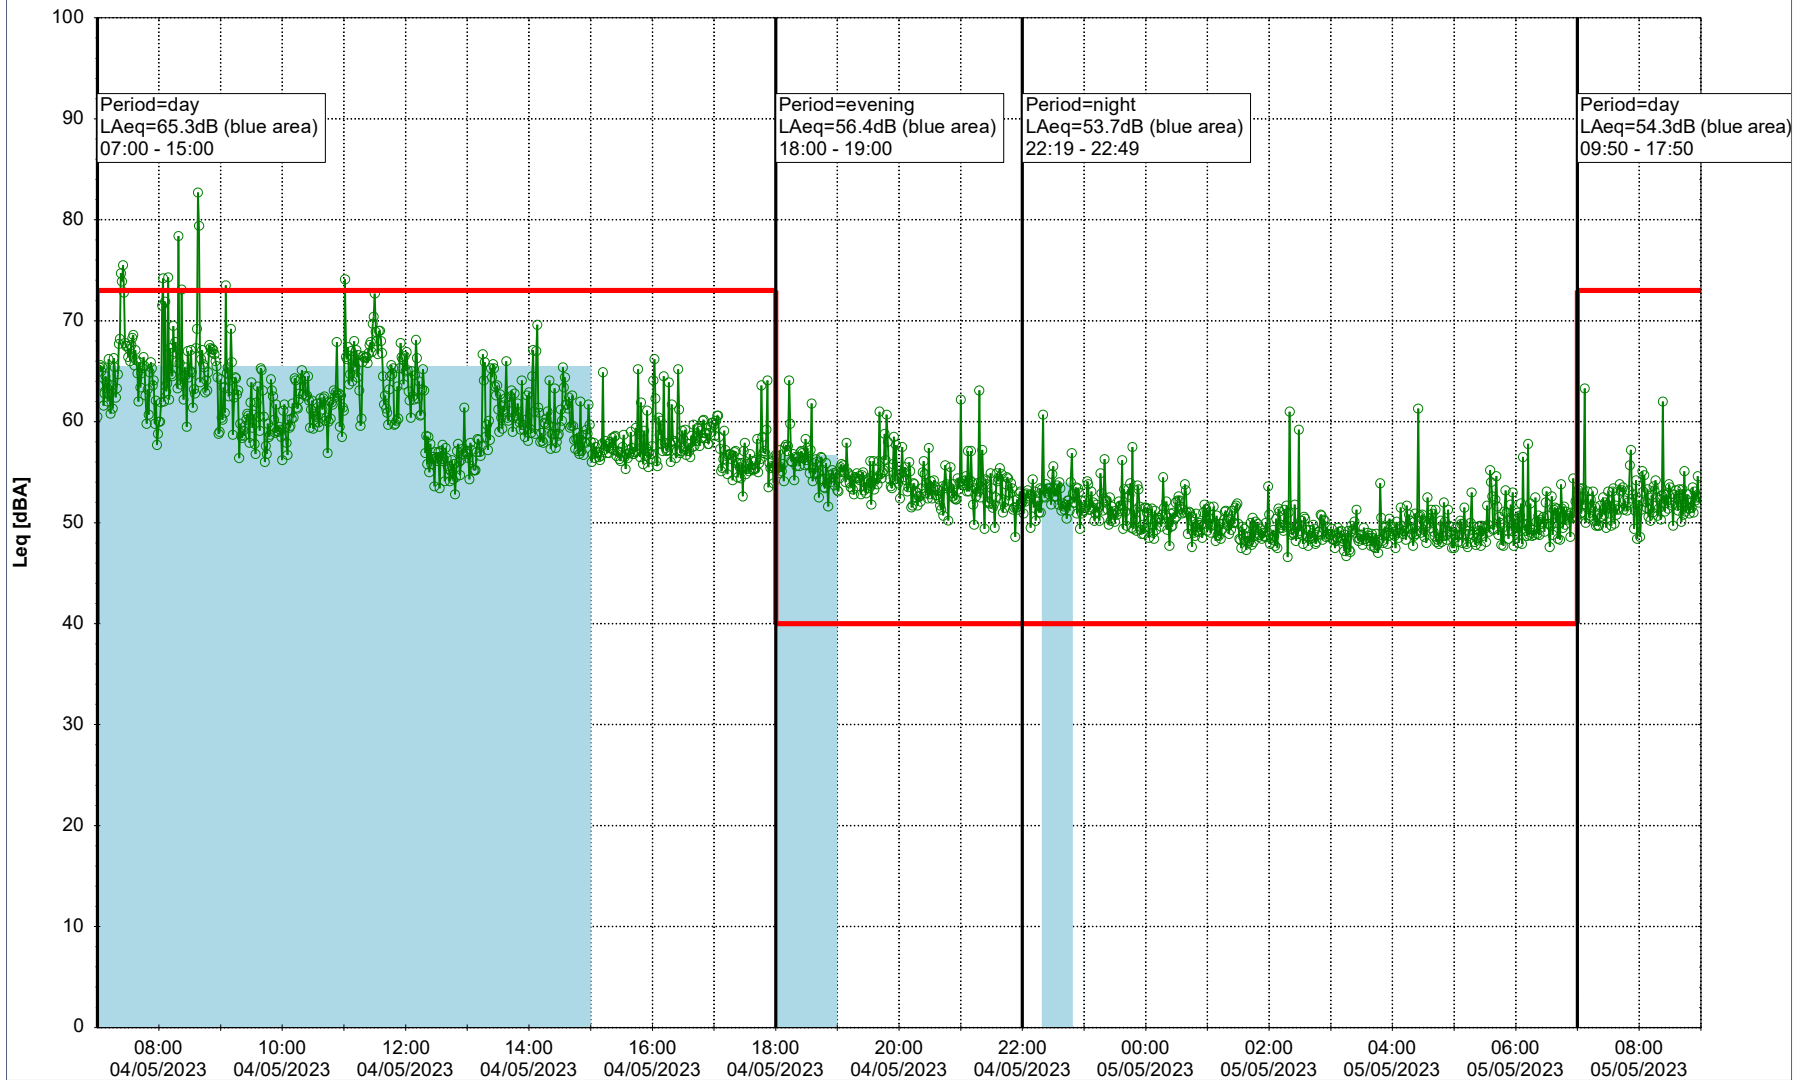

Noise Time Related Diagram

04/05/2023
05/05/2023

○ ○ ○ ○ HOL_NS01