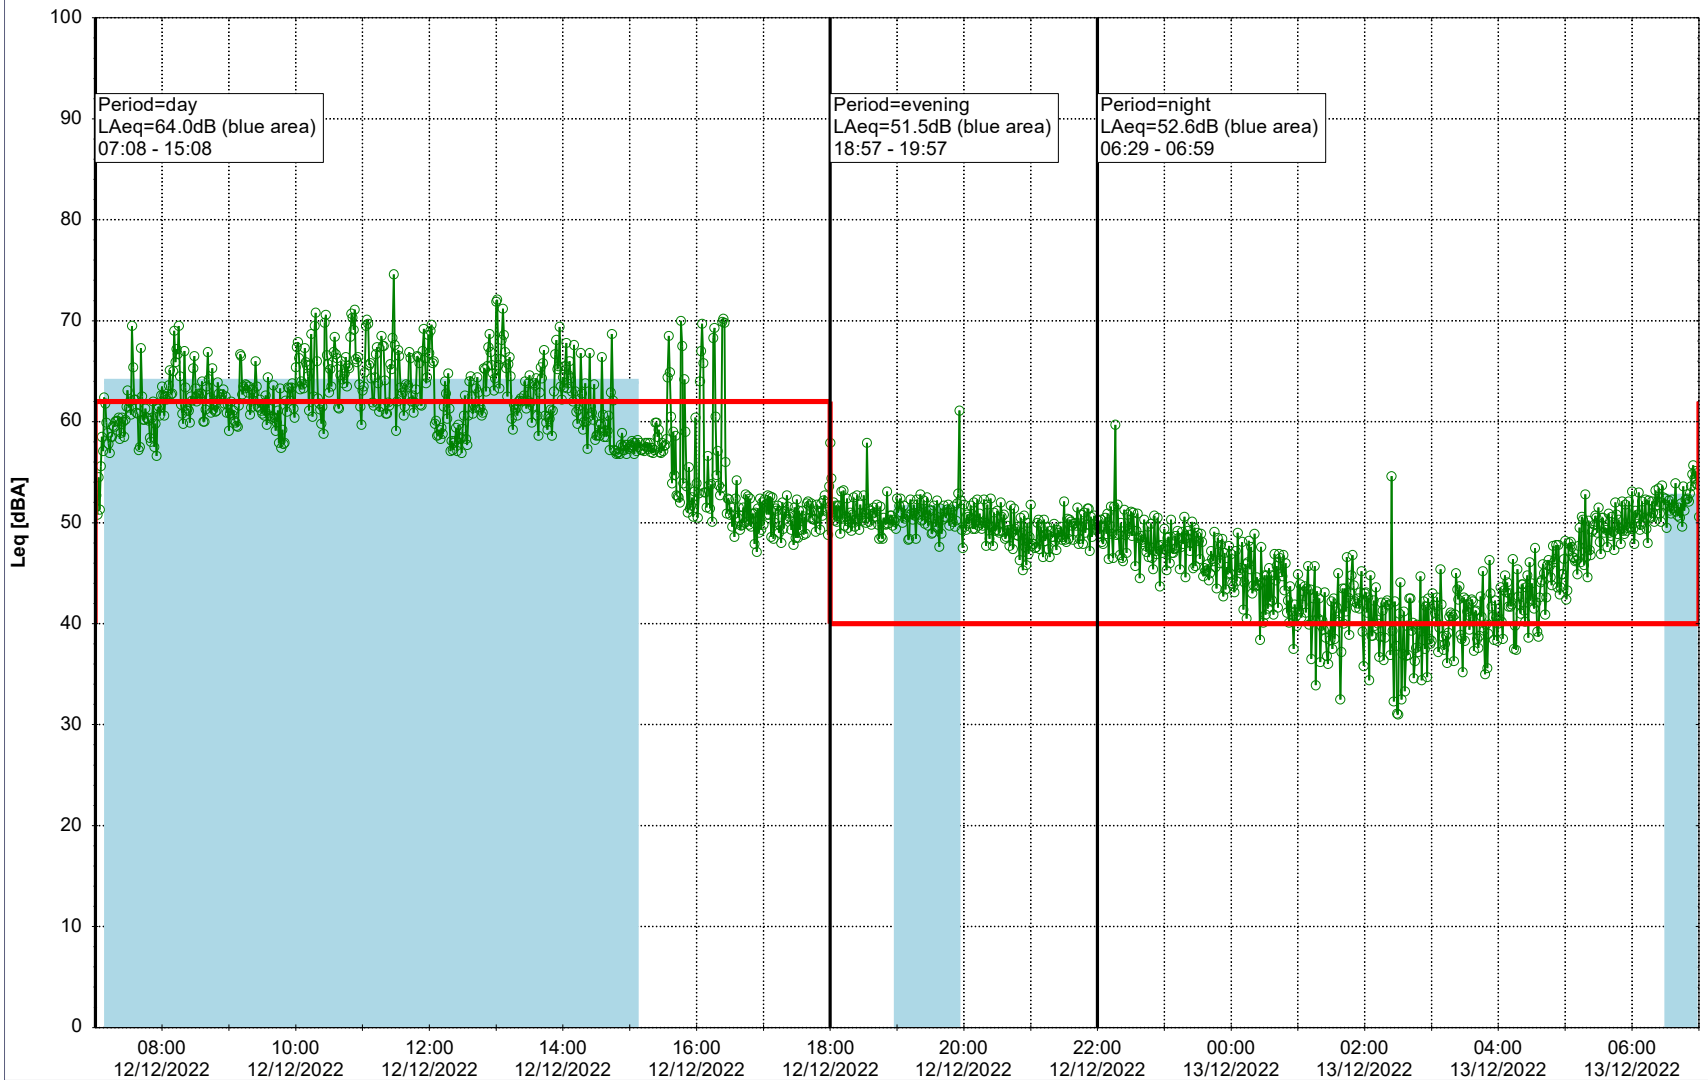

Project: Kronos Sydhavnen
Construction: Sluseholmen
Location: N-V

Plan View

0 5 10 15 20 [m]

Remarks

...

Noise Time Related Diagram

12/12/2022
13/12/2022

○○○○ SLU_NS01

Project: Kronos Sydhavnen
Construction: Sluseholmen
Location: N-V

Plan View

0 5 10 15 20 [m]

Remarks

...

Noise Time Related Diagram

13/12/2022
14/12/2022

○○○○ SLU_NS01

Project: Kronos Sydhavnen
Construction: Sluseholmen
Location: N-V

Plan View

0 5 10 15 20 [m]

Remarks

...

Noise Time Related Diagram

14/12/2022
15/12/2022

○○○○ SLU_NS01

Project: Kronos Sydhavnen
Construction: Sluseholmen
Location: N-V

Plan View

0 5 10 15 20 [m]

Remarks

...

Noise Time Related Diagram

16/12/2022
17/12/2022

○○○○ SLU_NS01