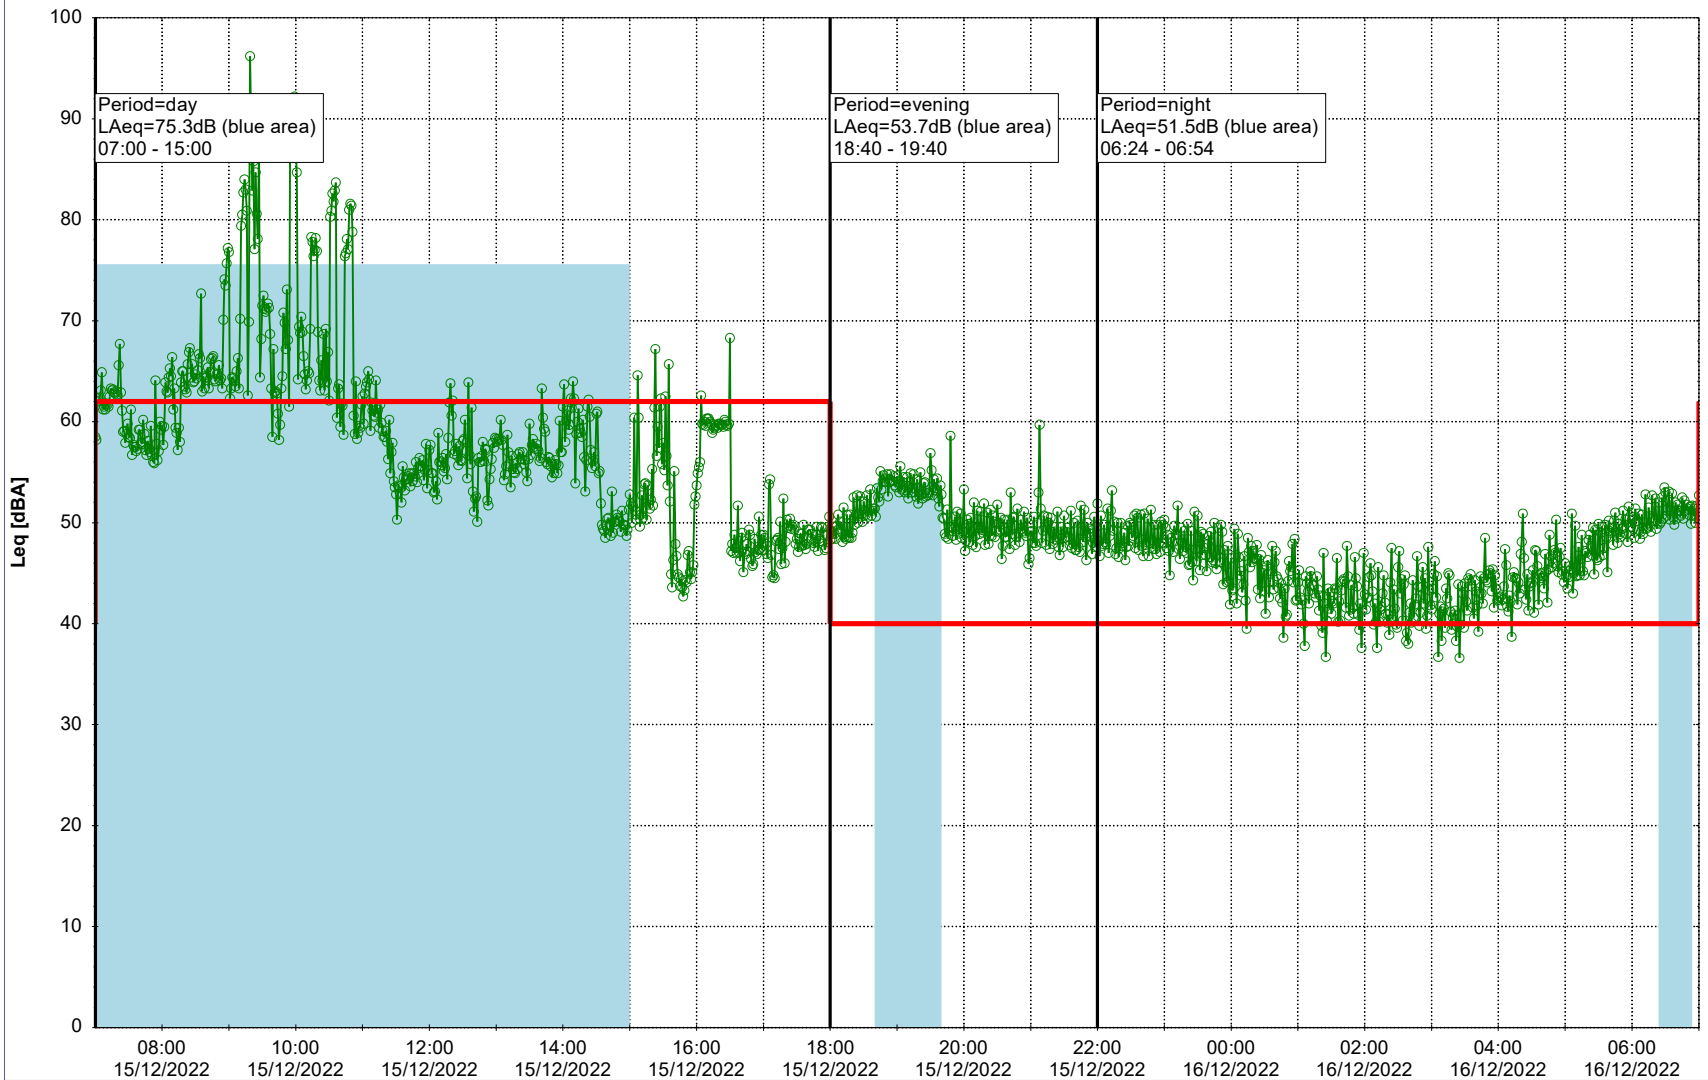

Project: Kronos Sydhavnen
Construction: Sluseholmen
Location: N-V

Plan View

0 5 10 15 20 [m]

Remarks

...

Noise Time Related Diagram

15/12/2022
16/12/2022

○○○○ SLU_NS01

Project: Kronos Sydhavnen
Construction: Sluseholmen
Location: N-V

Plan View

0 5 10 15 20 [m]

Remarks

...

Noise Time Related Diagram

16/12/2022
17/12/2022

○○○○ SLU_NS01

Project: Kronos Sydhavnen
Construction: Sluseholmen
Location: N-V

Plan View

Remarks

...

Noise Time Related Diagram

17/12/2022
18/12/2022

○○○○ SLU_NS01

Project: Kronos Sydhavnen
Construction: Sluseholmen
Location: N-V

Plan View

0 5 10 15 20 [m]

Remarks

...

Noise Time Related Diagram

18/12/2022
19/12/2022

○○○○ SLU_NS01