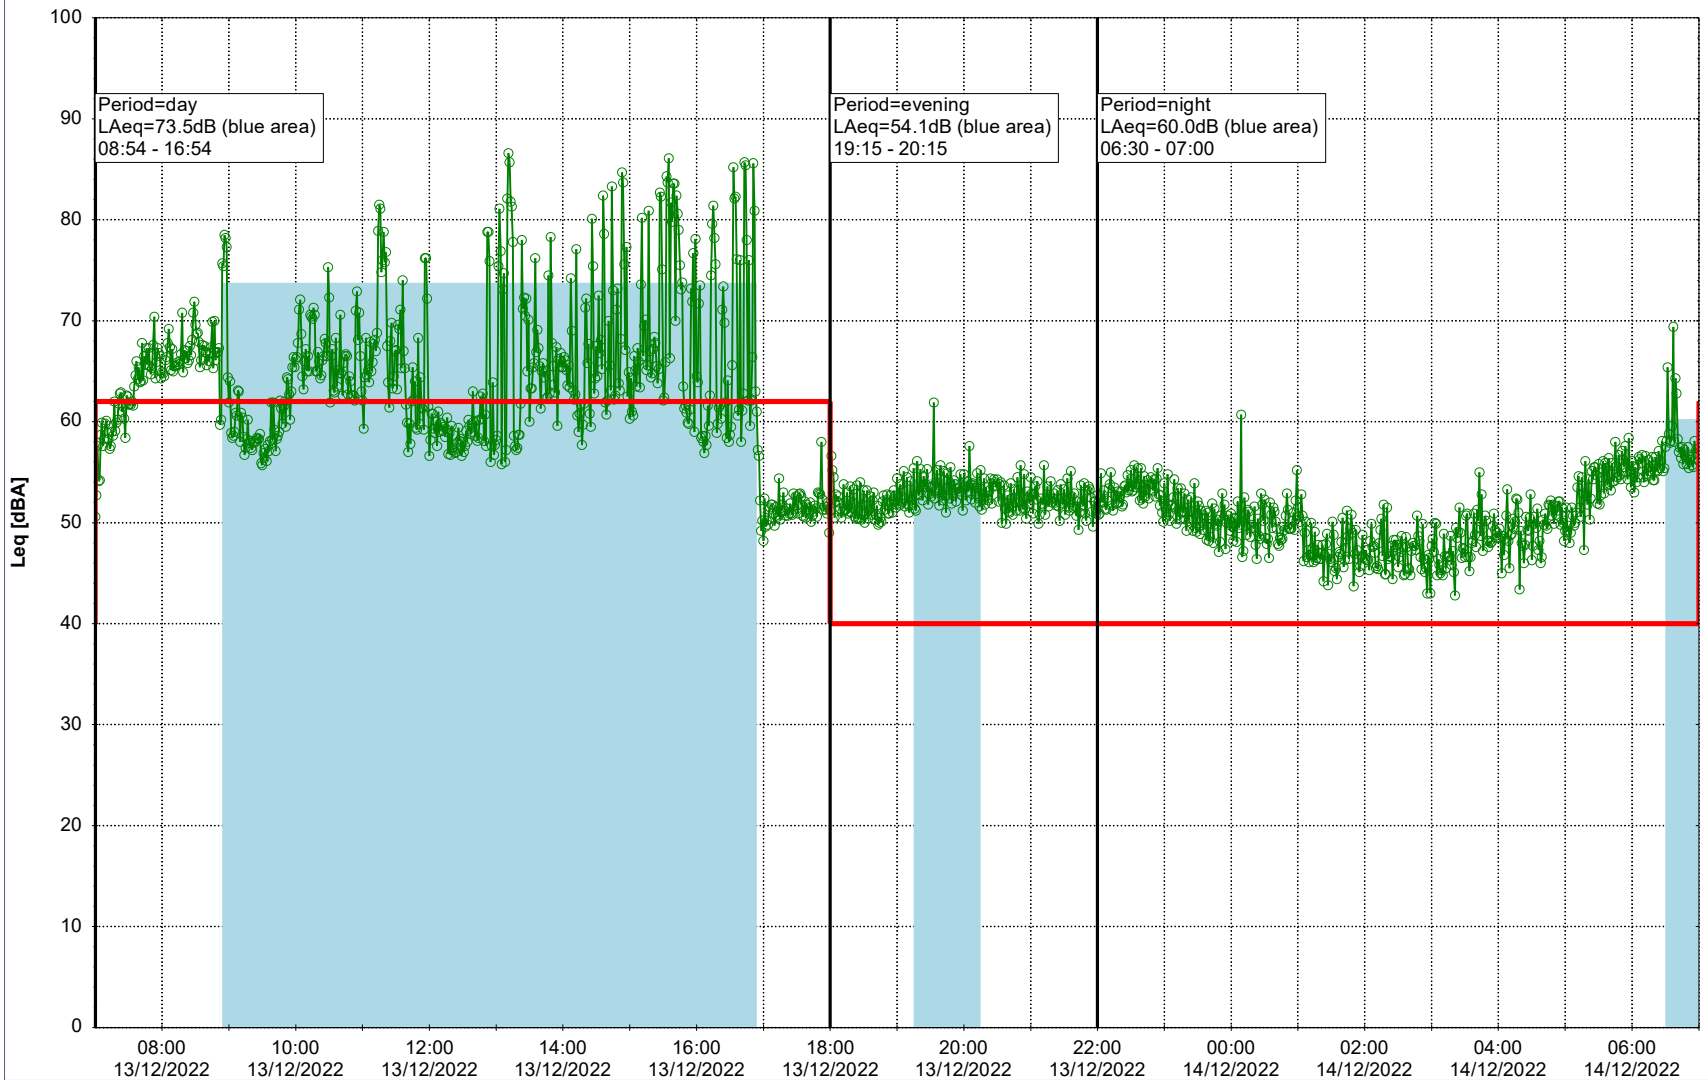

Project: Kronos Sydhavnen
Construction: Sluseholmen
Location: N-V

Plan View

0 5 10 15 20 [m]

Remarks

...

Noise Time Related Diagram

13/12/2022
14/12/2022

○○○○ SLU_NS01

Project: Kronos Sydhavnen
Construction: Sluseholmen
Location: N-V

Plan View

0 5 10 15 20 [m]

Remarks

...

Noise Time Related Diagram

14/12/2022
15/12/2022

○○○○ SLU_NS01

Project: Kronos Sydhavnen
Construction: Sluseholmen
Location: N-V

Plan View

0 5 10 15 20 [m]

Remarks

...

Noise Time Related Diagram

16/12/2022
17/12/2022

○○○○ SLU_NS01

Project: Kronos Sydhavnen
Construction: Sluseholmen
Location: N-V

Plan View

Remarks

...

Noise Time Related Diagram

17/12/2022
18/12/2022

○○○○ SLU_NS01

Project: Kronos Sydhavnen
Construction: Sluseholmen
Location: N-V