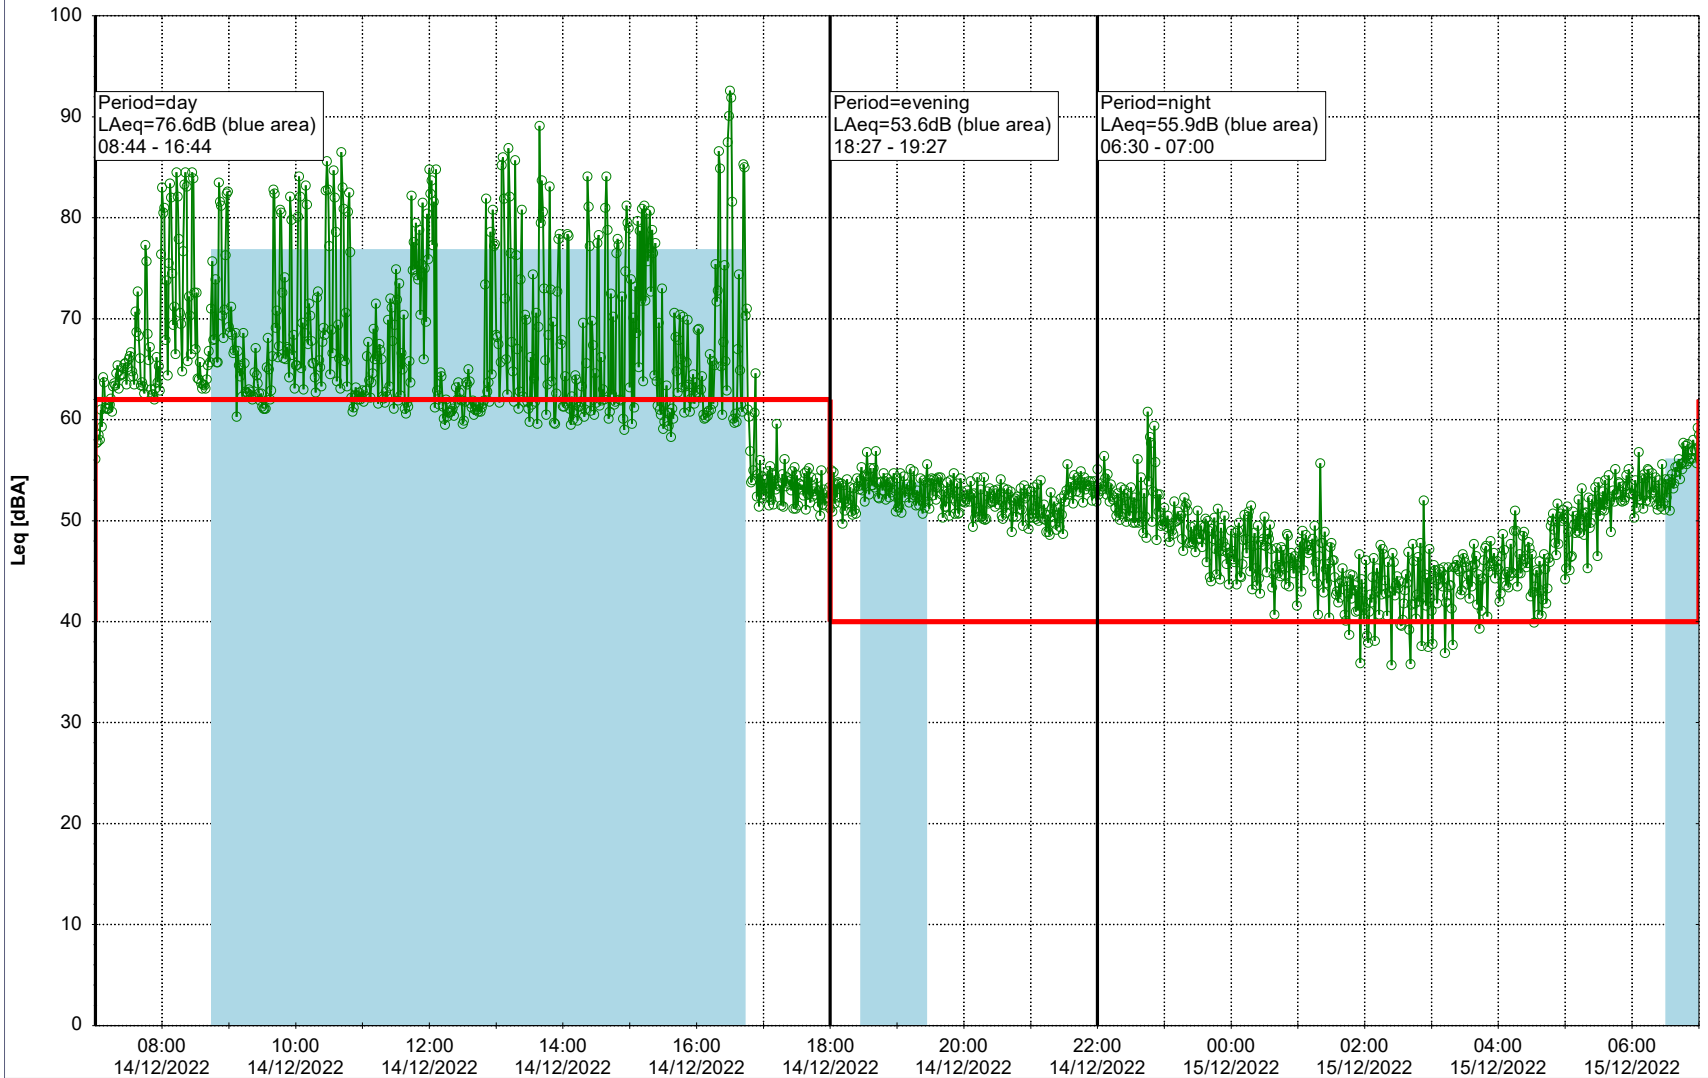

Project: Kronos Sydhavnen
Construction: Sluseholmen
Location: N-V

Plan View

0 5 10 15 20 [m]

Remarks

...

Noise Time Related Diagram

14/12/2022
15/12/2022

○○○○ SLU_NS01

Project: Kronos Sydhavnen
Construction: Sluseholmen
Location: N-V

Plan View

0 5 10 15 20 [m]

Remarks

...

Noise Time Related Diagram

15/12/2022
16/12/2022

○○○○ SLU_NS01

Project: Kronos Sydhavnen
Construction: Sluseholmen
Location: N-V

Plan View

0 5 10 15 20 [m]

Remarks

...

Noise Time Related Diagram

16/12/2022
17/12/2022

○○○○ SLU_NS01

Project: Kronos Sydhavnen
Construction: Sluseholmen
Location: N-V

Plan View

Remarks

...

Noise Time Related Diagram

17/12/2022
18/12/2022

○○○○ SLU_NS01

Project: Kronos Sydhavnen
Construction: Sluseholmen
Location: N-V