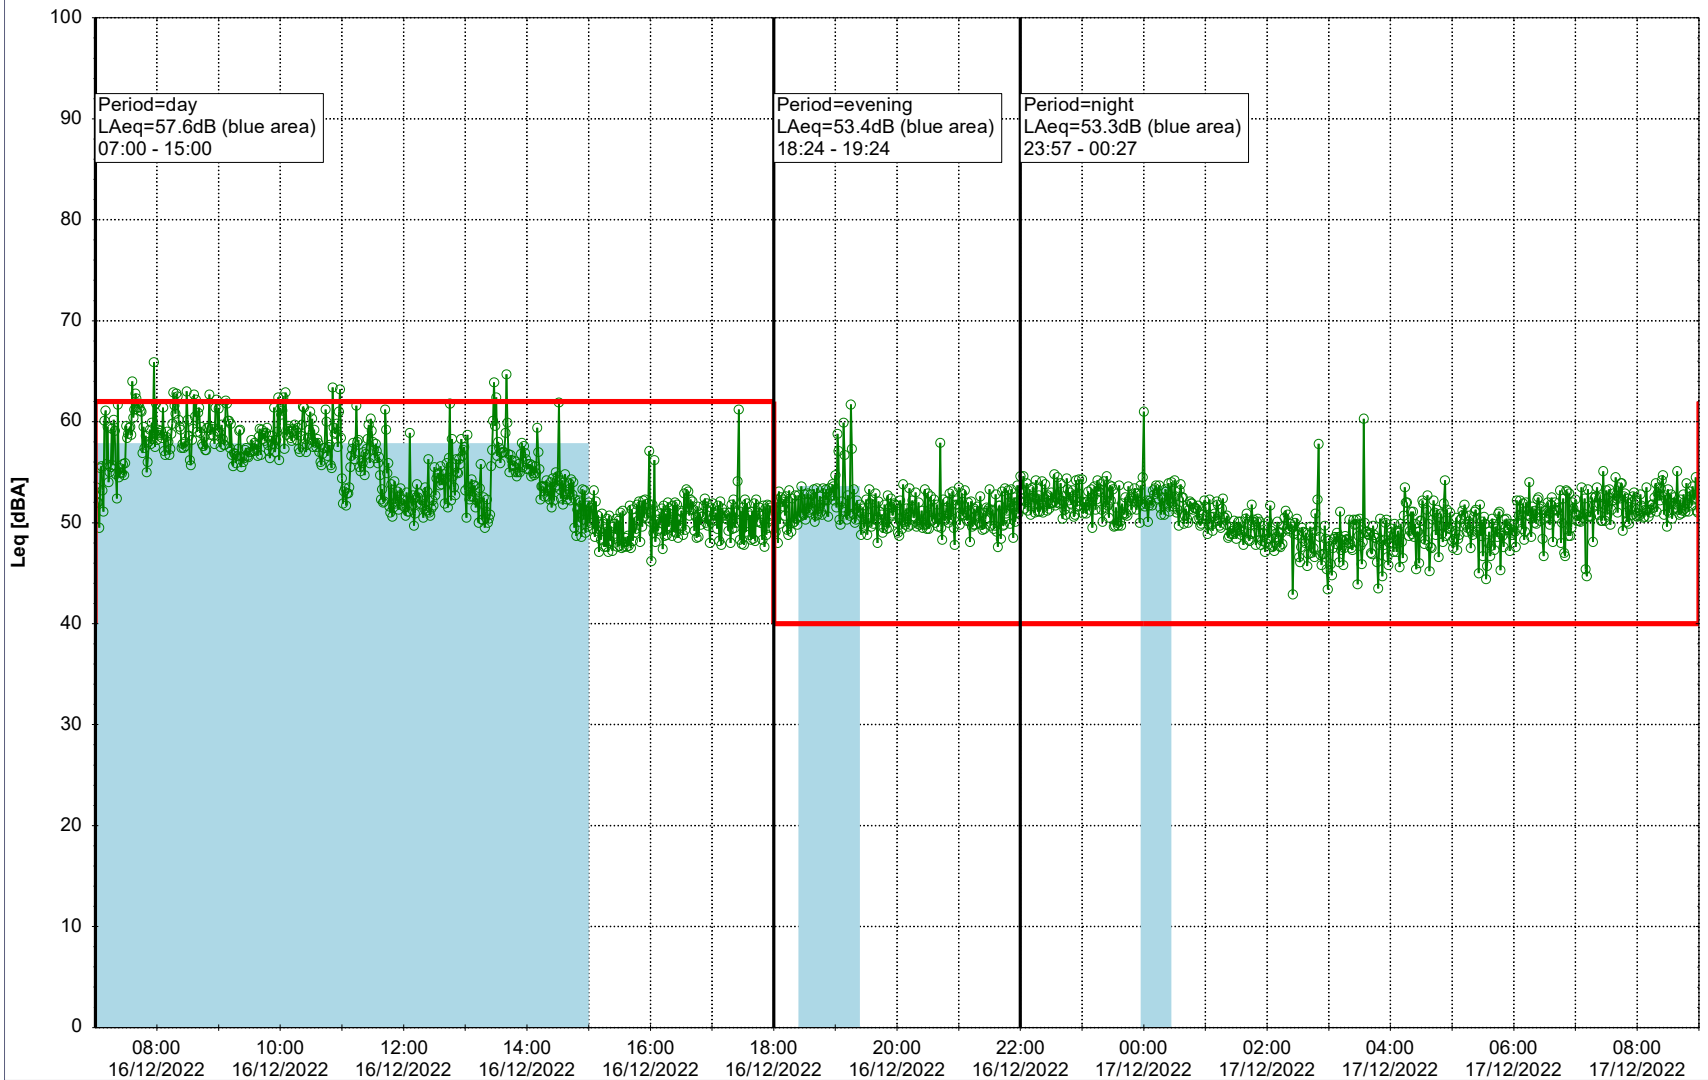

Project: Kronos Sydhavnen
Construction: Sluseholmen
Location: N-V

Plan View

0 5 10 15 20 [m]

Remarks

...

Noise Time Related Diagram

15/12/2022
16/12/2022

○○○○ SLU_NS01

Project: Kronos Sydhavnen
Construction: Sluseholmen
Location: N-V

Plan View

0 5 10 15 20 [m]

Remarks

...

Noise Time Related Diagram

16/12/2022
17/12/2022

○○○○ SLU_NS01

Project: Kronos Sydhavnen
Construction: Sluseholmen
Location: N-V

Plan View

Remarks

...

Noise Time Related Diagram

17/12/2022
18/12/2022

○○○○ SLU_NS01

Project: Kronos Sydhavnen
Construction: Sluseholmen
Location: N-V

Plan View

0 5 10 15 20 [m]

Remarks

...

Noise Time Related Diagram

18/12/2022
19/12/2022

○○○○ SLU_NS01