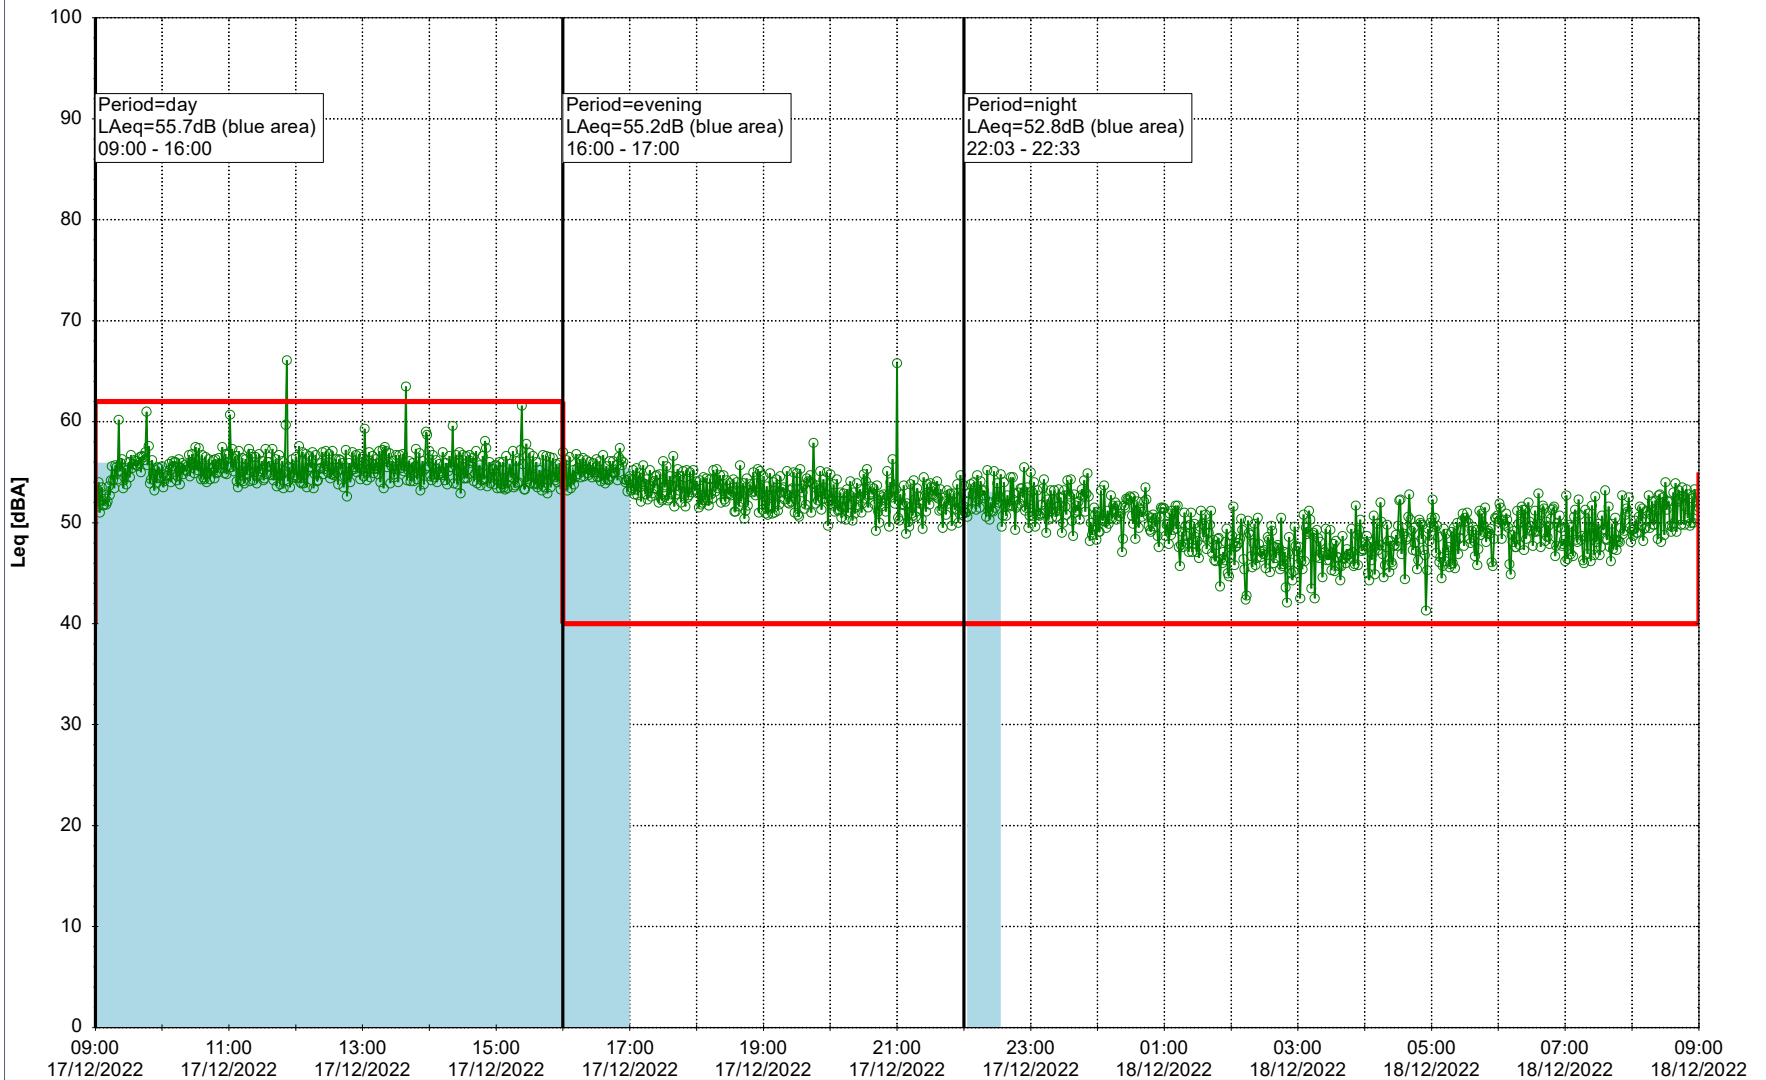

Project: Kronos Sydhavnen
Construction: Sluseholmen
Location: N-V

Plan View

0 5 10 15 20 [m]

Remarks

...

Noise Time Related Diagram

16/12/2022
17/12/2022

○○○○ SLU_NS01

Project: Kronos Sydhavnen
Construction: Sluseholmen
Location: N-V

Plan View

Remarks

...

Noise Time Related Diagram

17/12/2022
18/12/2022

○○○○ SLU_NS01

Project: Kronos Sydhavnen
Construction: Sluseholmen
Location: N-V

Plan View

0 5 10 15 20 [m]

Remarks

...

Noise Time Related Diagram

18/12/2022
19/12/2022

○○○○ SLU_NS01