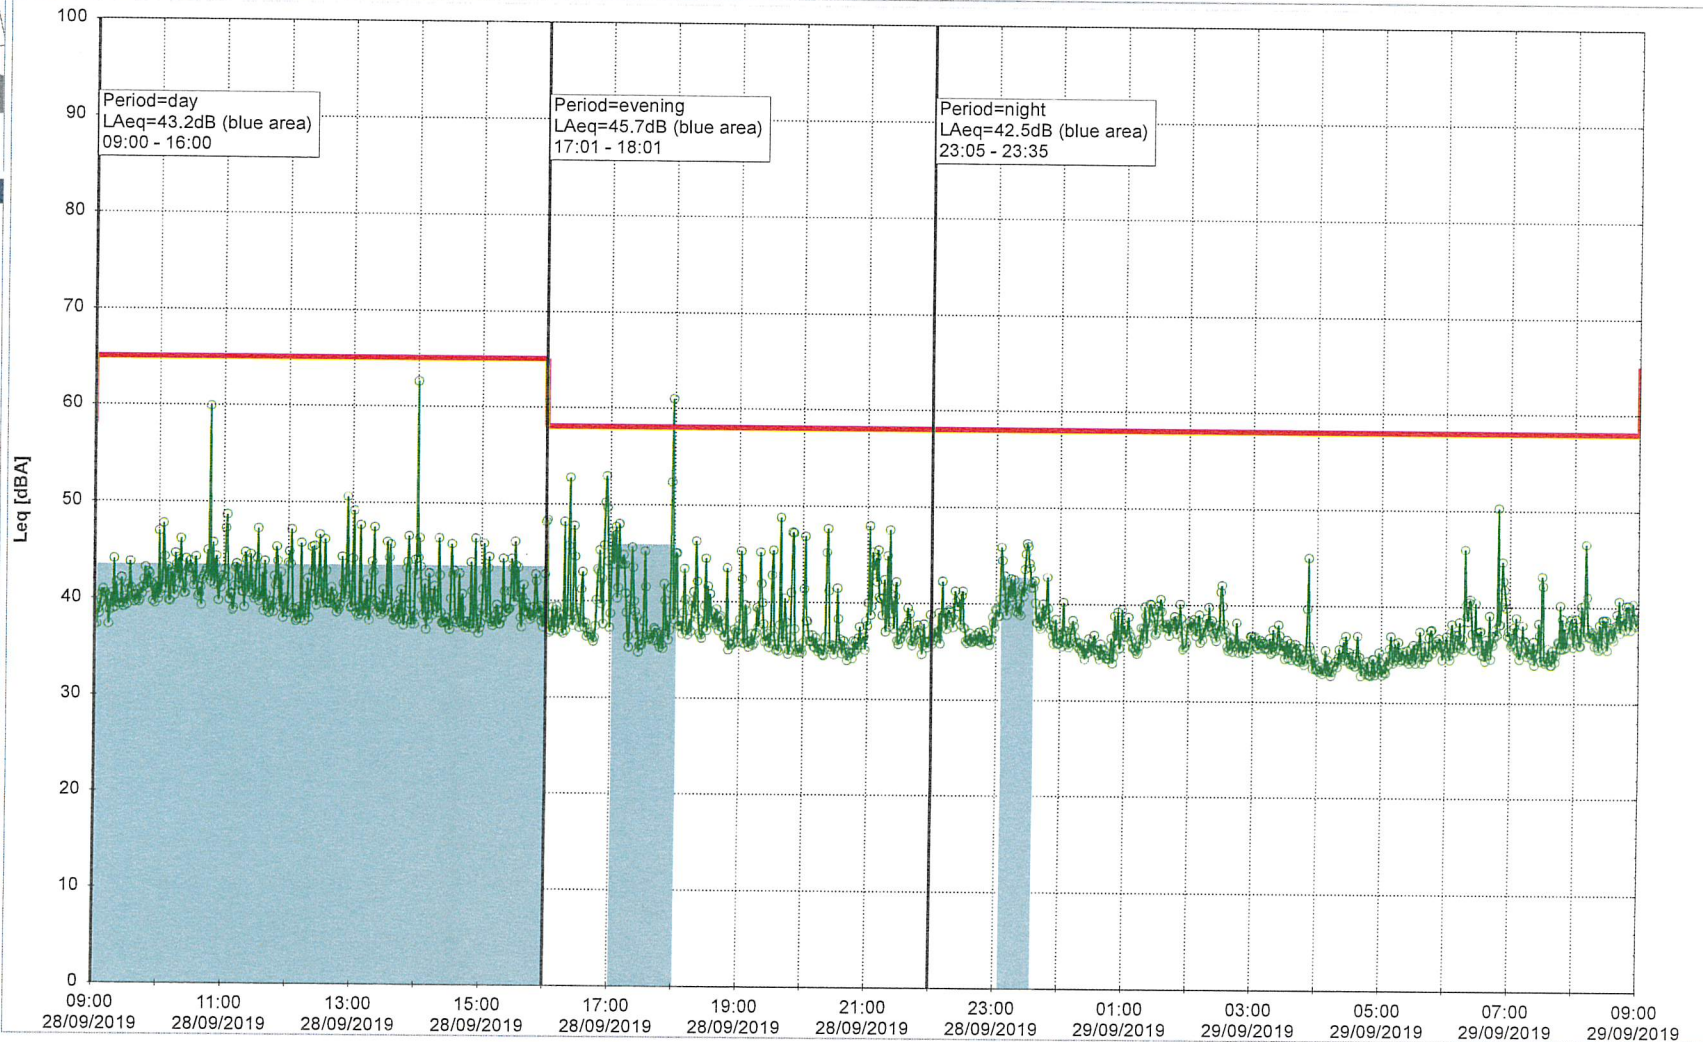

Project: Kronos Sydhavnen
Construction: Enghave Brygge
Location: N-V

Plan View

Noise Time Related Diagram

27/09/2019
28/09/2019

EBR-OVK_NS01

Remarks

Project: Kronos Sydhavnen
Construction: Enghave Brygge
Location: N-V

28/09/2019
29/09/2019

Noise Time Related Diagram

○○○ EBR-OVK_NS01

Remarks

Project: Kronos Sydhavnen
Construction: Enghave Brygge
Location: N-V

29/09/2019
30/09/2019

Noise Time Related Diagram

○○○ EBR-OVK_NS01

Remarks

...

Project: Kronos Sydhavnen
Construction: Enghave Brygge
Location: N-V

30/09/2019
01/10/2019

Remarks

...

Noise Time Related Diagram