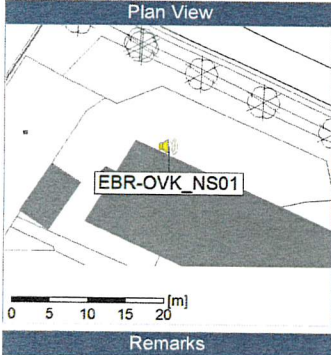

Project: Kronos Sydhavnen
Construction: Enghave Brygge
Location: N-V

28/09/2019
29/09/2019

Noise Time Related Diagram

○○○ EBR-OVK_NS01

Remarks