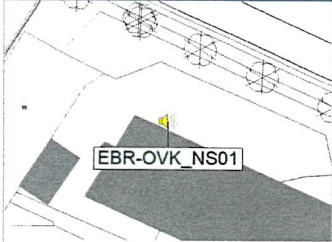

Project: Kronos Sydhavnen
Construction: Enghave Brygge
Location: N-V

Plan View

Noise Time Related Diagram

27/09/2019
28/09/2019

EBR-OVK_NS01

Remarks