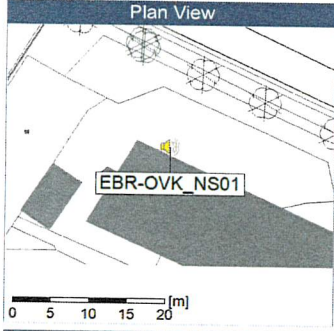

Project: Kronos Sydhavnen
Construction: Enghave Brygge
Location: N-V

9/23/2019
9/24/2019

Noise Time Related Diagram

EBR-OVK_NS01

Project: Kronos Sydhavnen
 Construction: Enghave Brygge
 Location: N-V

9/24/2019
 9/25/2019