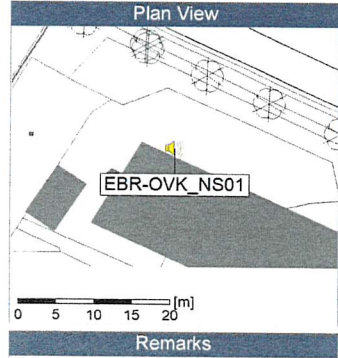

Remarks

...

Project: Kronos Sydhavnen
Construction: Enghave Brygge
Location: N-V

30/09/2019
01/10/2019

Remarks

...

Noise Time Related Diagram