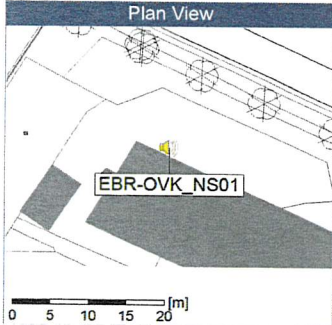

Remarks

...

Project: Kronos Sydhavnen
Construction: Enghave Brygge
Location: N-V

26/09/2019
27/09/2019

Noise Time Related Diagram

EBR-OVK_NS01

Remarks

...