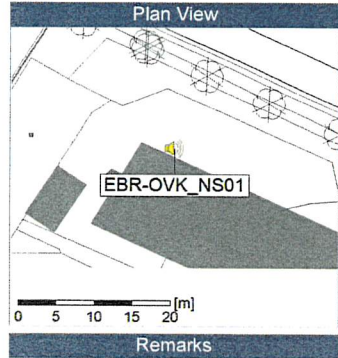

Project: Kronos Sydhavnen
Construction: Enghave Brygge
Location: N-V

9/23/2019
9/24/2019

Noise Time Related Diagram

EBR-OVK_NS01

Project: Kronos Sydhavnen
 Construction: Enghave Brygge
 Location: N-V

9/24/2019
 9/25/2019