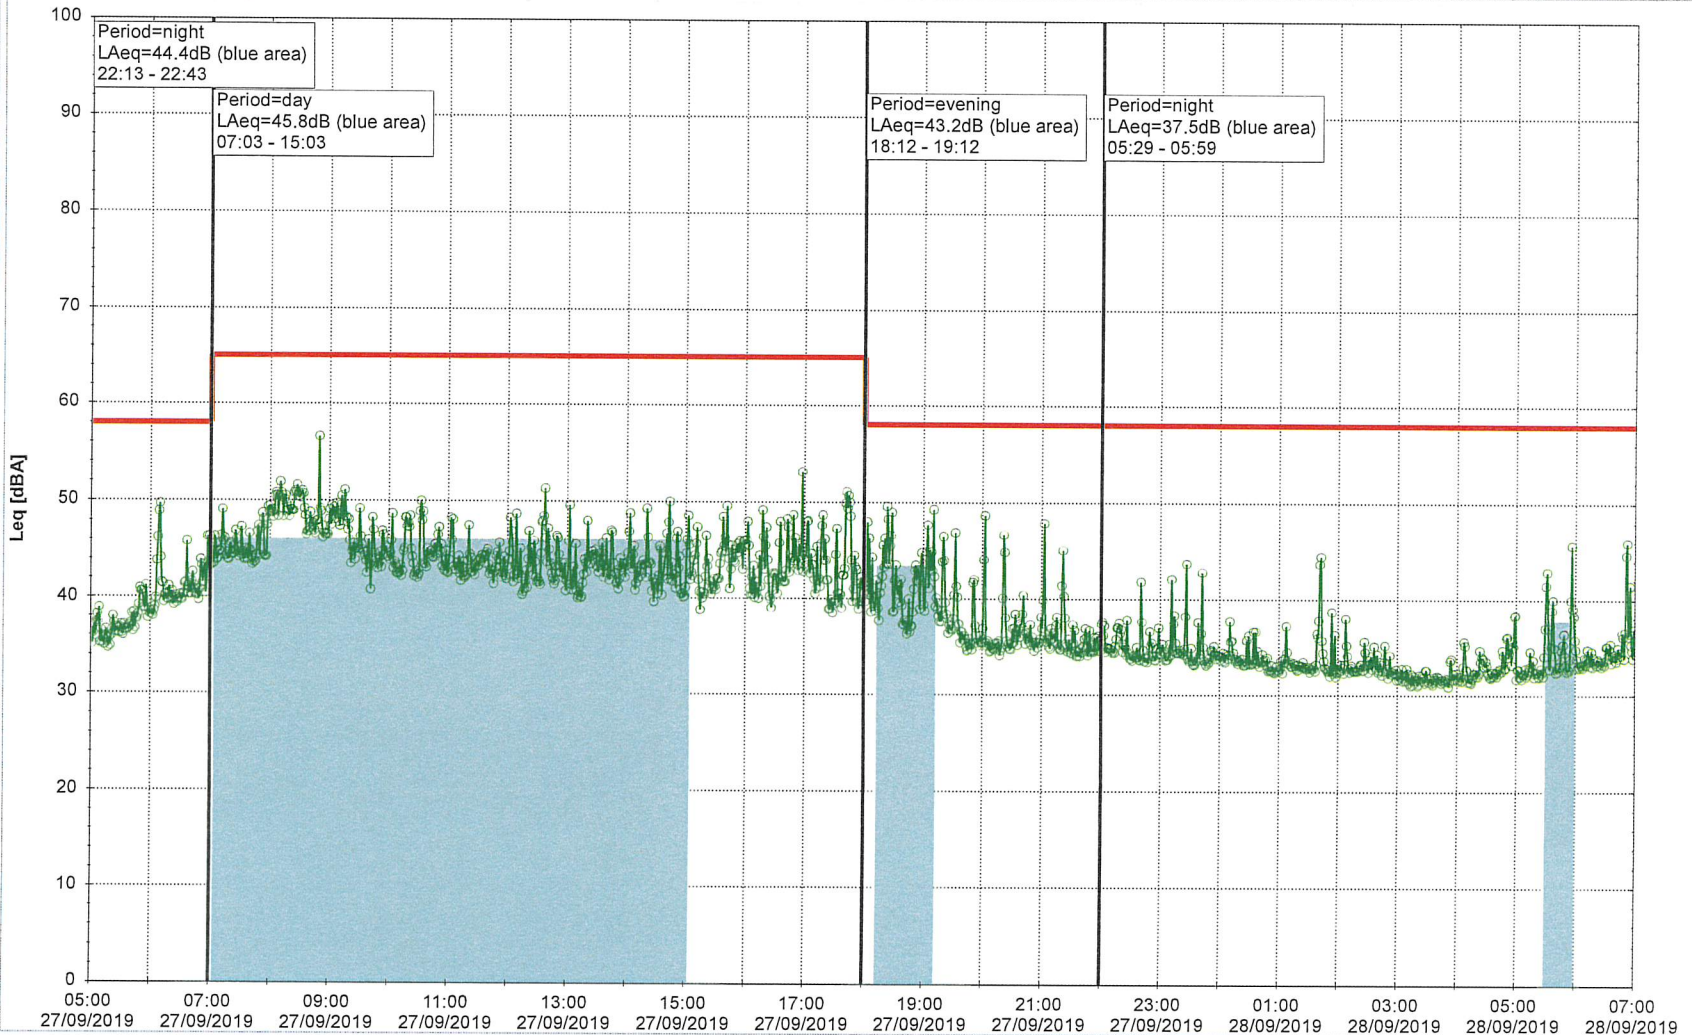

Project: Kronos Sydhavnen
Construction: Enghave Brygge
Location: N-V

Plan View

Noise Time Related Diagram

27/09/2019
28/09/2019

EBR-OVK_NS01

Remarks

Project: Kronos Sydhavnen
Construction: Enghave Brygge
Location: N-V

28/09/2019
29/09/2019

Noise Time Related Diagram

○○○ EBR-OVK_NS01

Remarks

Project: Kronos Sydhavnen
Construction: Enghave Brygge
Location: N-V

29/09/2019
30/09/2019

Noise Time Related Diagram

○○○ EBR-OVK_NS01

Remarks

...

Project: Kronos Sydhavnen
Construction: Enghave Brygge
Location: N-V

30/09/2019
01/10/2019

Remarks

...

Noise Time Related Diagram