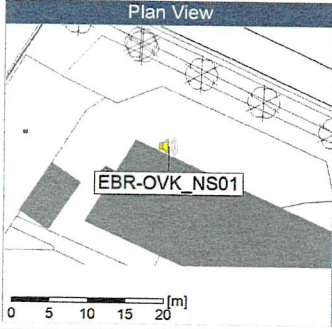

Remarks

...

Project: Kronos Sydhavnen
Construction: Enghave Brygge
Location: N-V

26/09/2019
27/09/2019

Noise Time Related Diagram

EBR-OVK_NS01

Remarks

...