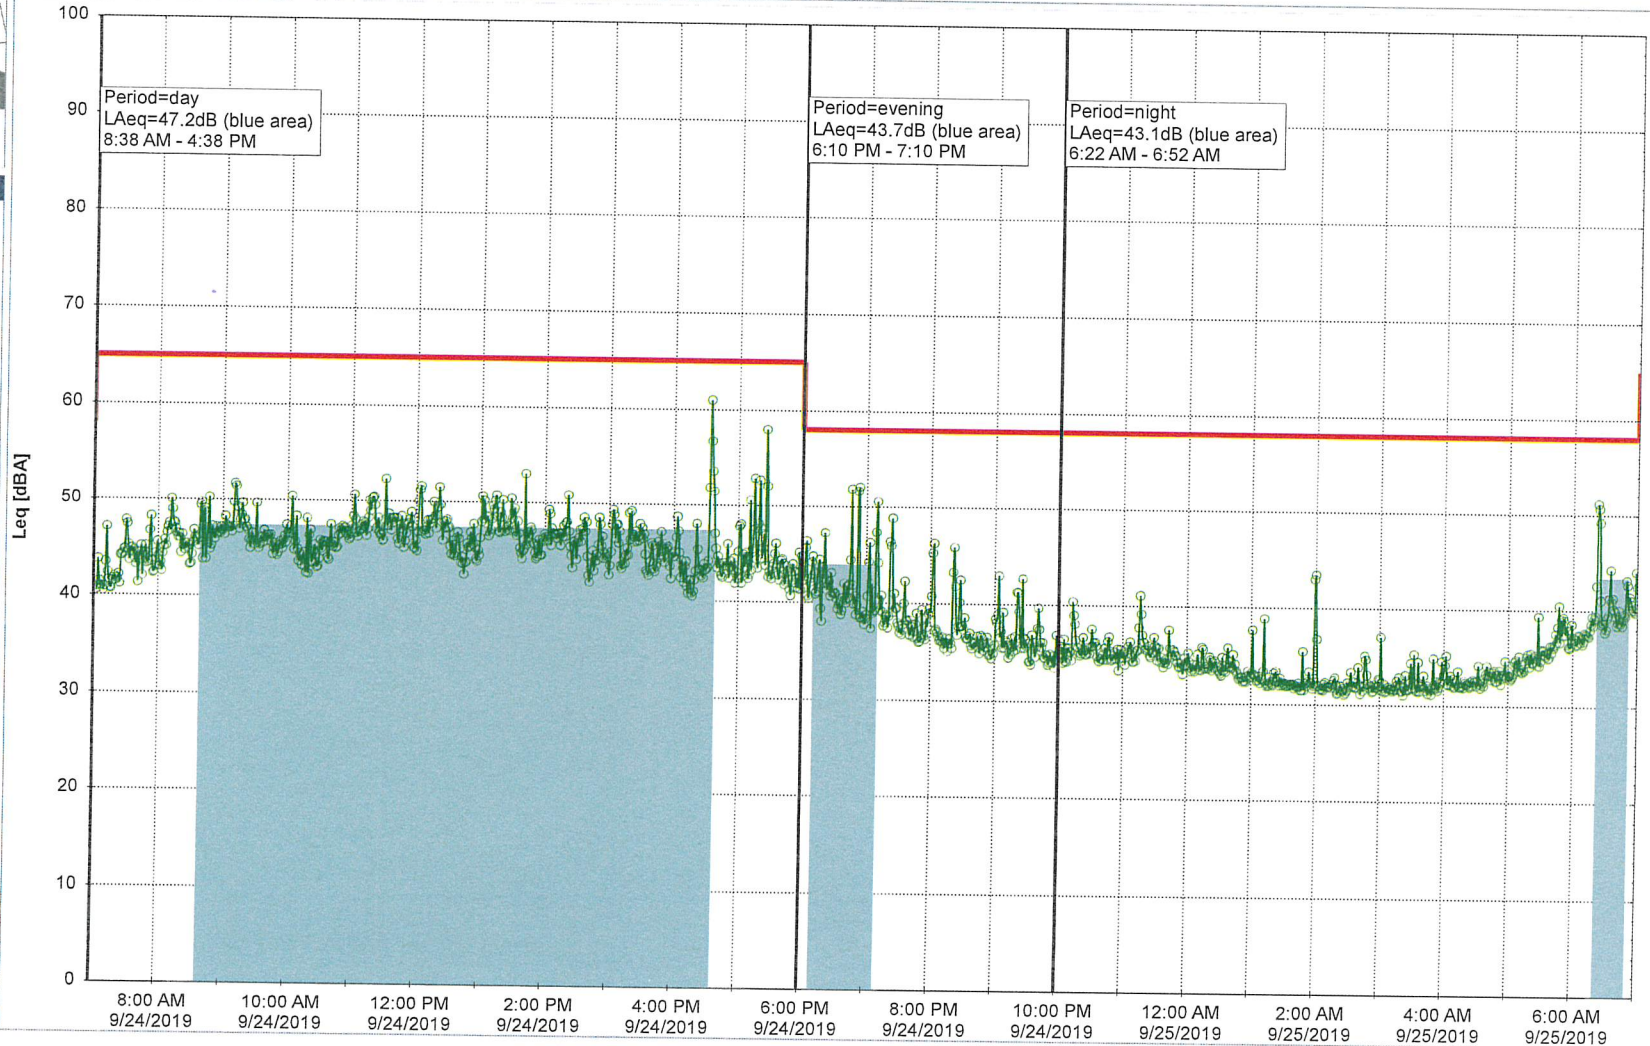

Project: Kronos Sydhavnen
Construction: Enghave Brygge
Location: N-V

9/23/2019
9/24/2019

Noise Time Related Diagram

EBR-OVK_NS01

Project: Kronos Sydhavnen
 Construction: Enghave Brygge
 Location: N-V

9/24/2019
 9/25/2019

Remarks

...

Noise Time Related Diagram

EBR-OVK_NS01

Project: Kronos Sydhavnen
Construction: Enghave Brygge
Location: N-V

25/09/2019
26/09/2019

Noise Time Related Diagram

EBR-OVK_NS01

Remarks

...

Project: Kronos Sydhavnen
Construction: Enghave Brygge
Location: N-V

26/09/2019
27/09/2019

Noise Time Related Diagram

EBR-OVK_NS01

Remarks

...

Remarks

...

Project: Kronos Sydhavnen
Construction: Enghave Brygge
Location: N-V

30/09/2019
01/10/2019

Remarks

...

Noise Time Related Diagram