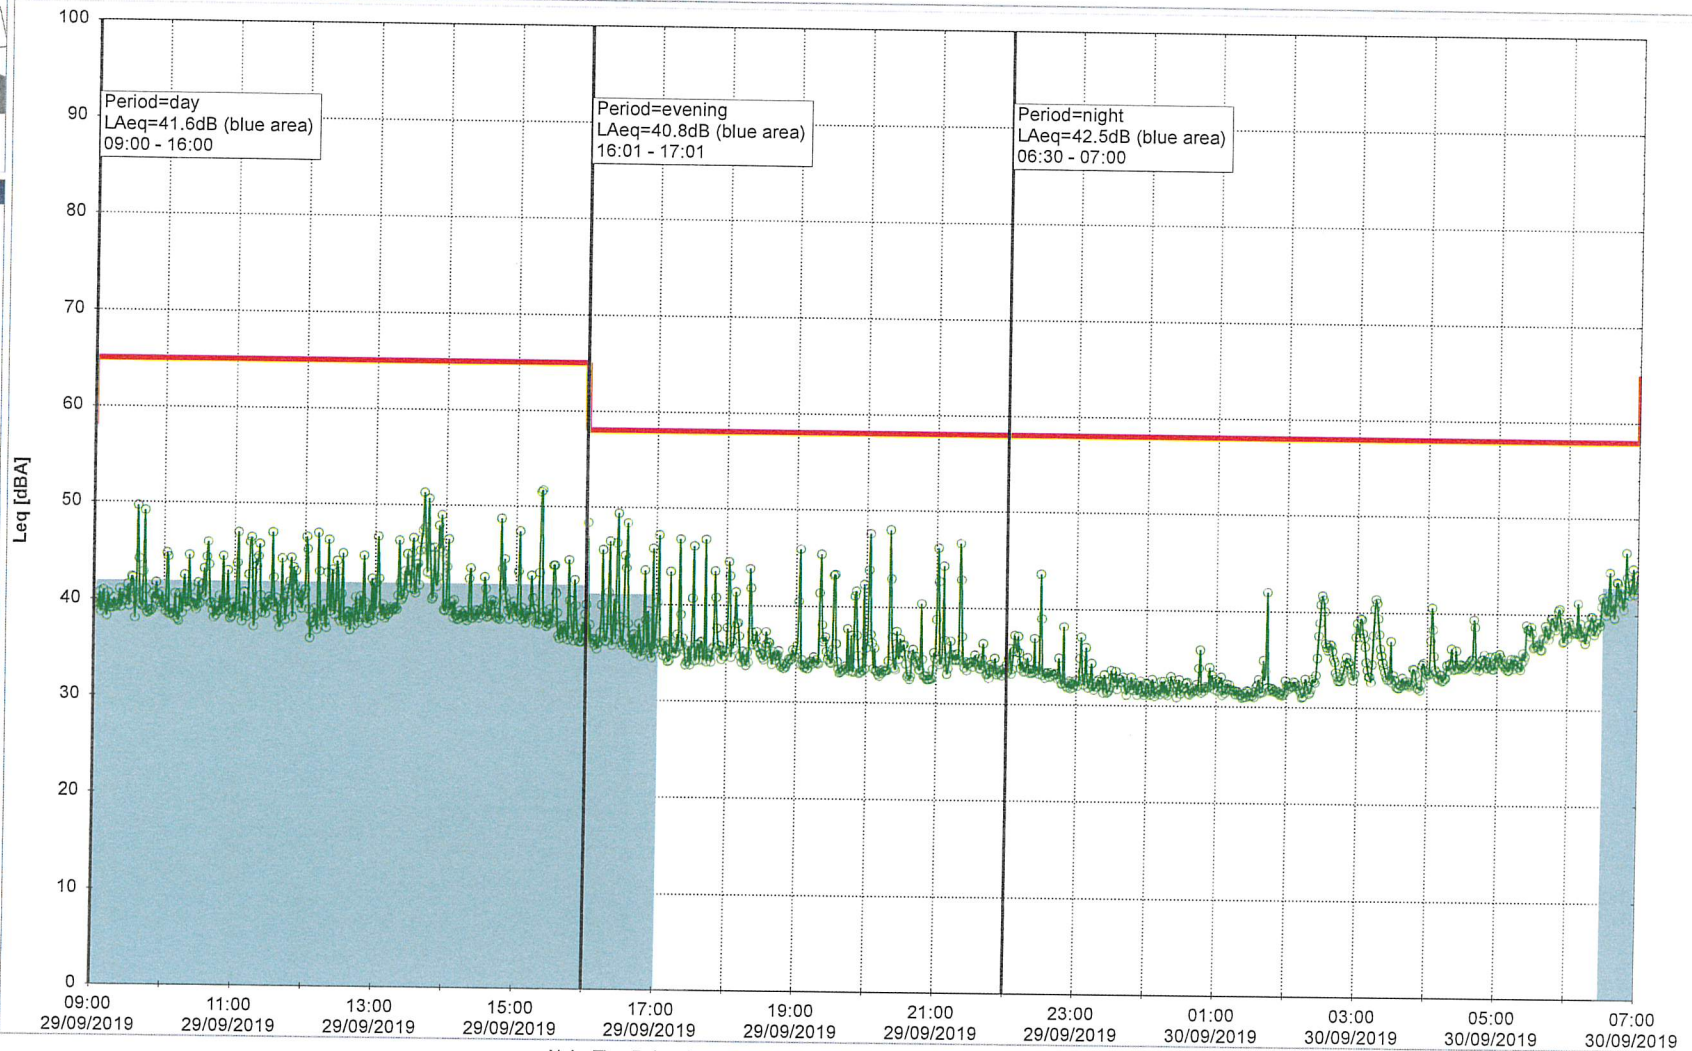

Project: Kronos Sydhavnen
Construction: Enghave Brygge
Location: N-V

Plan View

Noise Time Related Diagram

27/09/2019
28/09/2019

EBR-OVK_NS01

Remarks

Project: Kronos Sydhavnen
Construction: Enghave Brygge
Location: N-V

28/09/2019
29/09/2019

Noise Time Related Diagram

○○○ EBR-OVK_NS01

Remarks

Project: Kronos Sydhavnen
Construction: Enghave Brygge
Location: N-V

29/09/2019
30/09/2019

Noise Time Related Diagram

○○○ EBR-OVK_NS01

Remarks

...

Project: Kronos Sydhavnen
Construction: Enghave Brygge
Location: N-V

30/09/2019
01/10/2019

Remarks

...

Noise Time Related Diagram