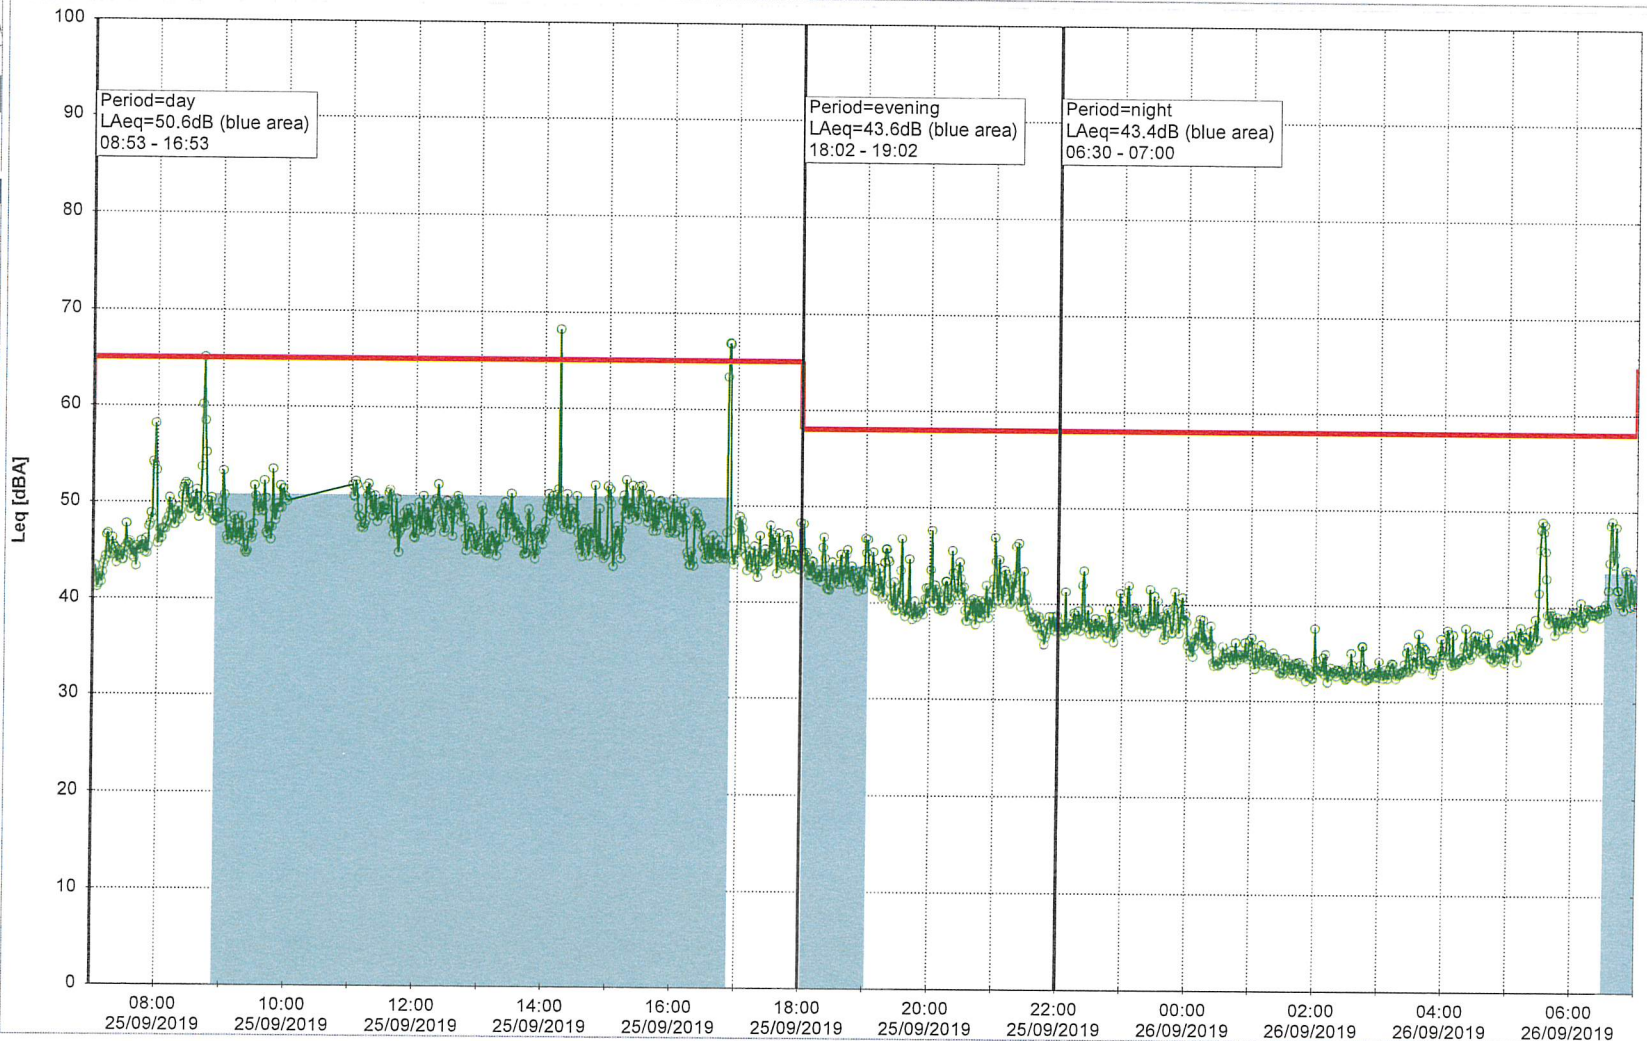

Remarks

...

Noise Time Related Diagram

EBR-OVK_NS01

Project: Kronos Sydhavnen
Construction: Enghave Brygge
Location: N-V

25/09/2019
26/09/2019

Noise Time Related Diagram

EBR-OVK_NS01

Remarks

...

Project: Kronos Sydhavnen
Construction: Enghave Brygge
Location: N-V

26/09/2019
27/09/2019

Noise Time Related Diagram

EBR-OVK_NS01

Remarks

...

Project: Kronos Sydhavnen
Construction: Enghave Brygge
Location: N-V

Plan View

Noise Time Related Diagram

27/09/2019
28/09/2019

EBR-OVK_NS01

Remarks

Project: Kronos Sydhavnen
Construction: Enghave Brygge
Location: N-V

Remarks

...

Project: Kronos Sydhavnen
Construction: Enghave Brygge
Location: N-V

30/09/2019
01/10/2019

Remarks

...

Noise Time Related Diagram