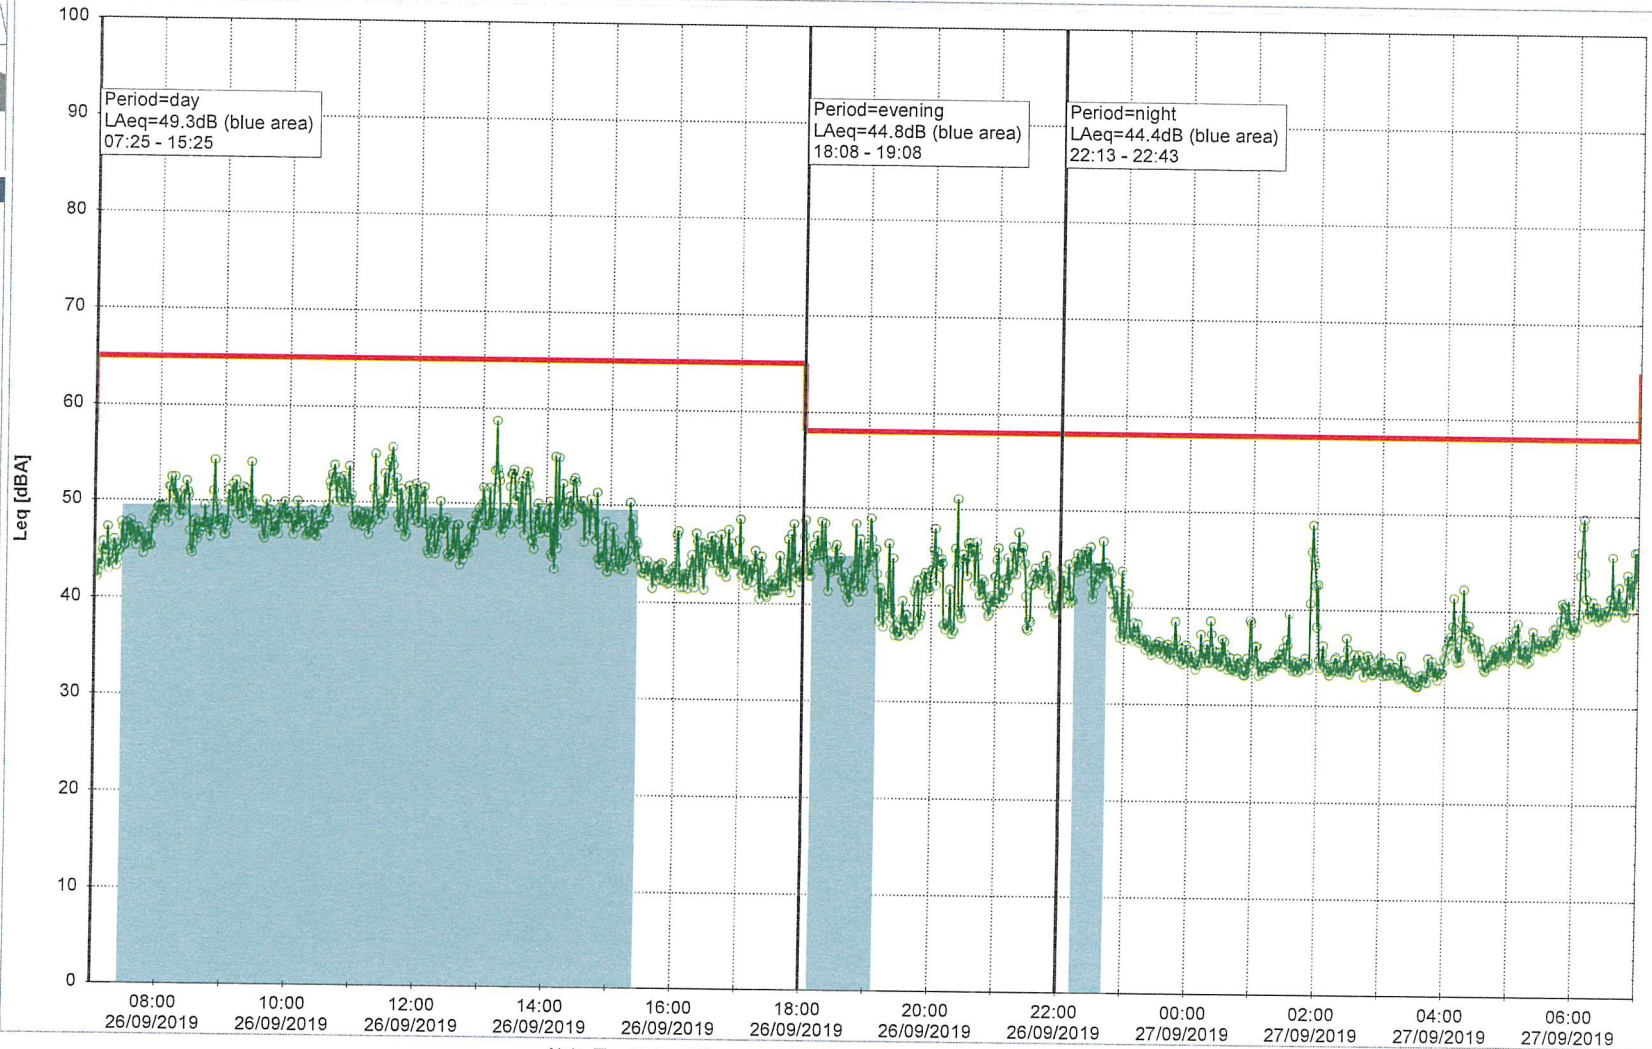

Remarks

...

Project: Kronos Sydhavnen
Construction: Enghave Brygge
Location: N-V

26/09/2019
27/09/2019

Noise Time Related Diagram

EBR-OVK_NS01

Remarks

...

Project: Kronos Sydhavnen
Construction: Enghave Brygge
Location: N-V

Plan View

Noise Time Related Diagram

27/09/2019
28/09/2019

EBR-OVK_NS01

Remarks

Project: Kronos Sydhavnen
Construction: Enghave Brygge
Location: N-V

28/09/2019
29/09/2019

Noise Time Related Diagram

○○○ EBR-OVK_NS01

Remarks

Project: Kronos Sydhavnen
Construction: Enghave Brygge
Location: N-V

29/09/2019
30/09/2019

Noise Time Related Diagram

○○○ EBR-OVK_NS01

Remarks

...

Project: Kronos Sydhavnen
Construction: Enghave Brygge
Location: N-V

30/09/2019
01/10/2019

Remarks

...

Noise Time Related Diagram