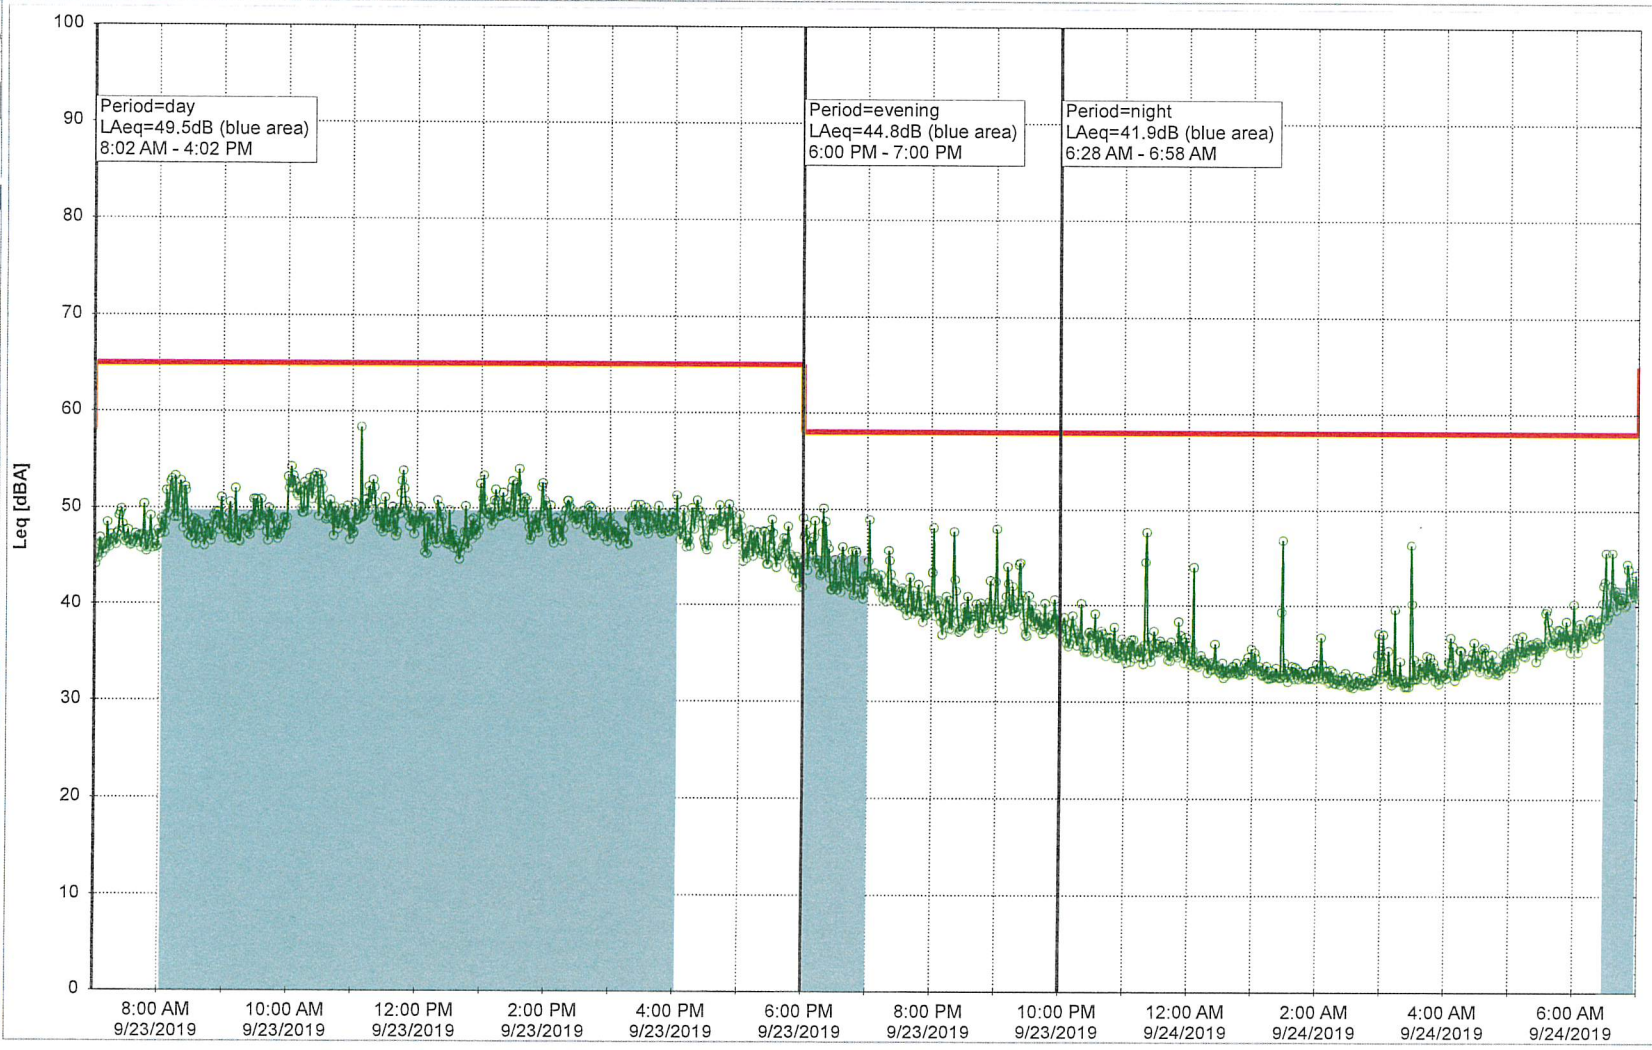

Project: Kronos Sydhavnen
Construction: Enghave Brygge
Location: N-V

9/23/2019
9/24/2019

Noise Time Related Diagram

EBR-OVK_NS01

Project: Kronos Sydhavnen
 Construction: Enghave Brygge
 Location: N-V

9/24/2019
 9/25/2019

Remarks

...

Noise Time Related Diagram

EBR-OVK_NS01

Project: Kronos Sydhavnen
Construction: Enghave Brygge
Location: N-V

25/09/2019
26/09/2019

Noise Time Related Diagram

EBR-OVK_NS01

Remarks

...

Project: Kronos Sydhavnen
Construction: Enghave Brygge
Location: N-V

26/09/2019
27/09/2019

Noise Time Related Diagram

EBR-OVK_NS01

Remarks

...

Remarks

...

Project: Kronos Sydhavnen
Construction: Enghave Brygge
Location: N-V

30/09/2019
01/10/2019

Remarks

...

Noise Time Related Diagram