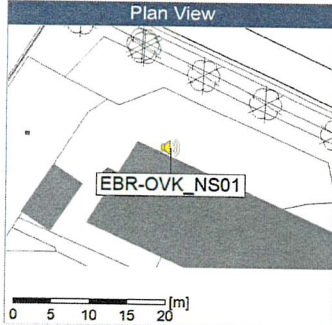

28/09/2019
29/09/2019

Noise Time Related Diagram

○○○ EBR-OVK_NS01

Remarks

Project: Kronos Sydhavnen
Construction: Enghave Brygge
Location: N-V

29/09/2019
30/09/2019

Noise Time Related Diagram

○○○ EBR-OVK_NS01