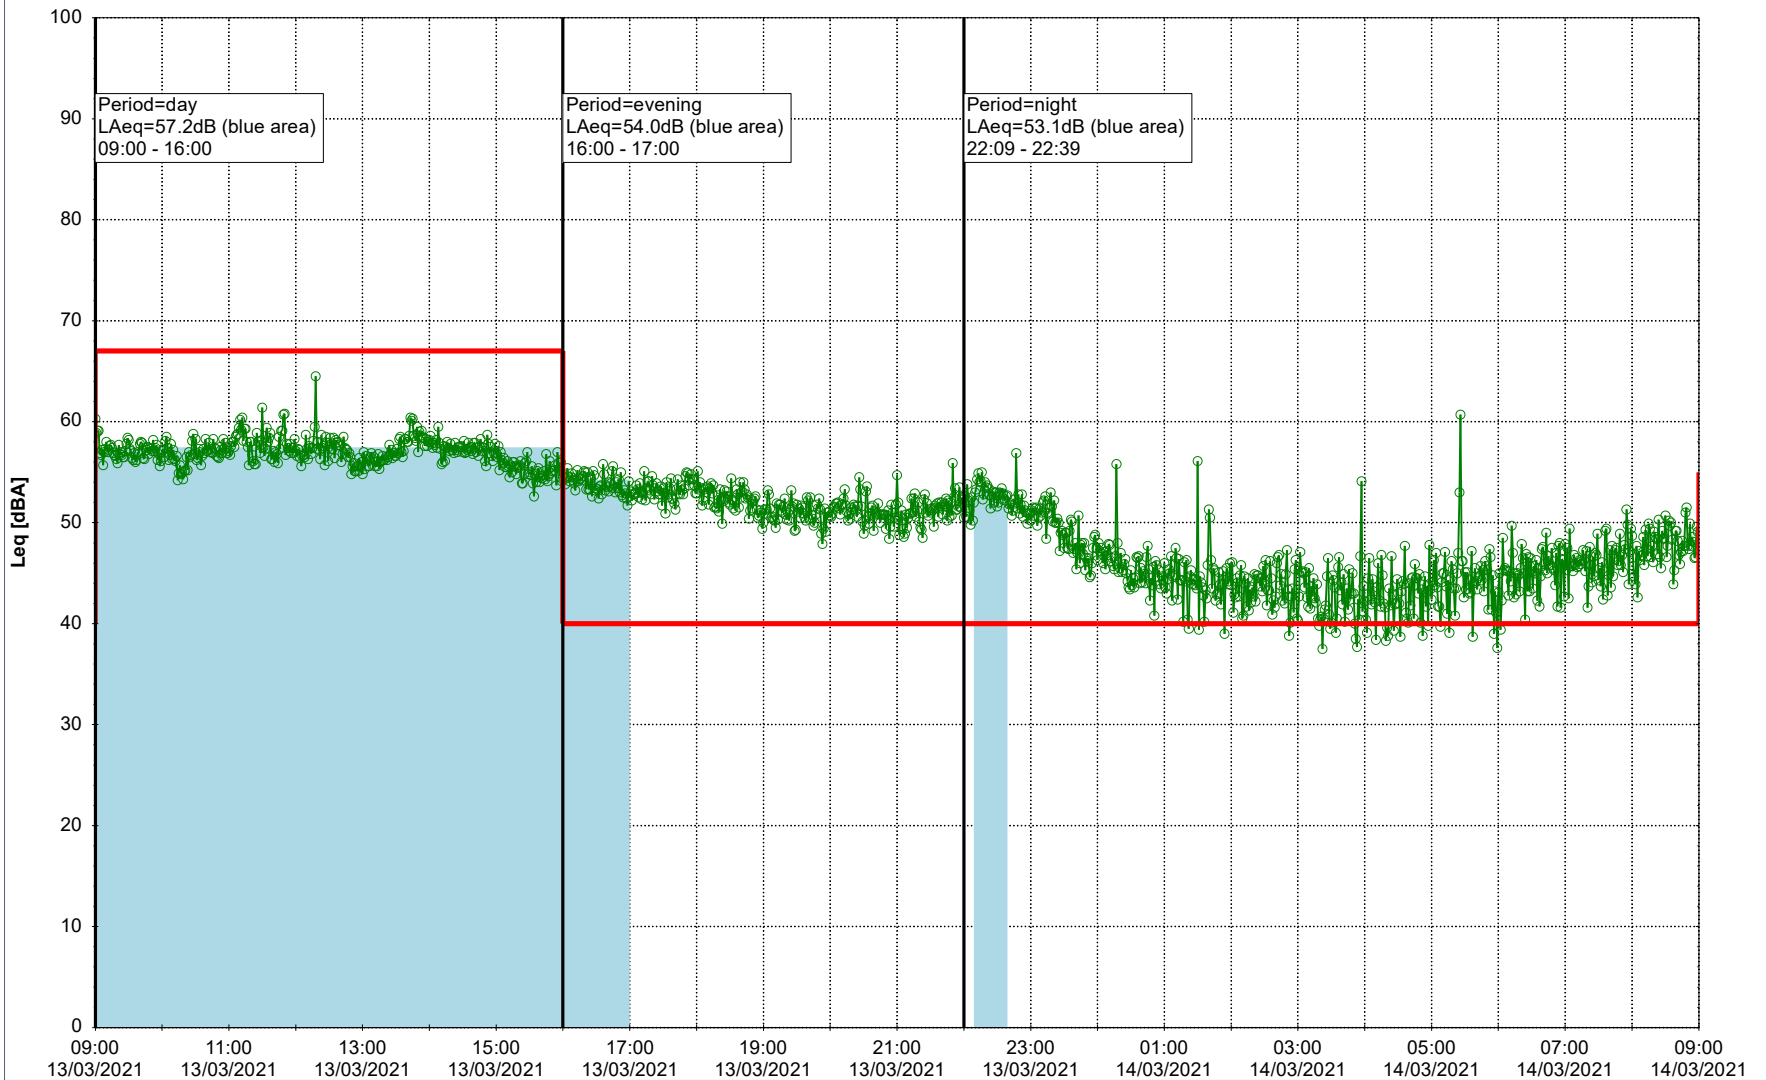

...

Noise Time Related Diagram

12/03/2021
13/03/2021

○○○○ SLU_NS01

Project: Kronos Sydhavnen
Construction: Sluseholmen
Location: N-V

Plan View

0 5 10 15 20 [m]

Remarks

...

Noise Time Related Diagram

13/03/2021
14/03/2021

○○○○ SLU_NS01

Project: Kronos Sydhavnen
Construction: Sluseholmen
Location: N-V

Plan View

0 5 10 15 20 [m]

Remarks