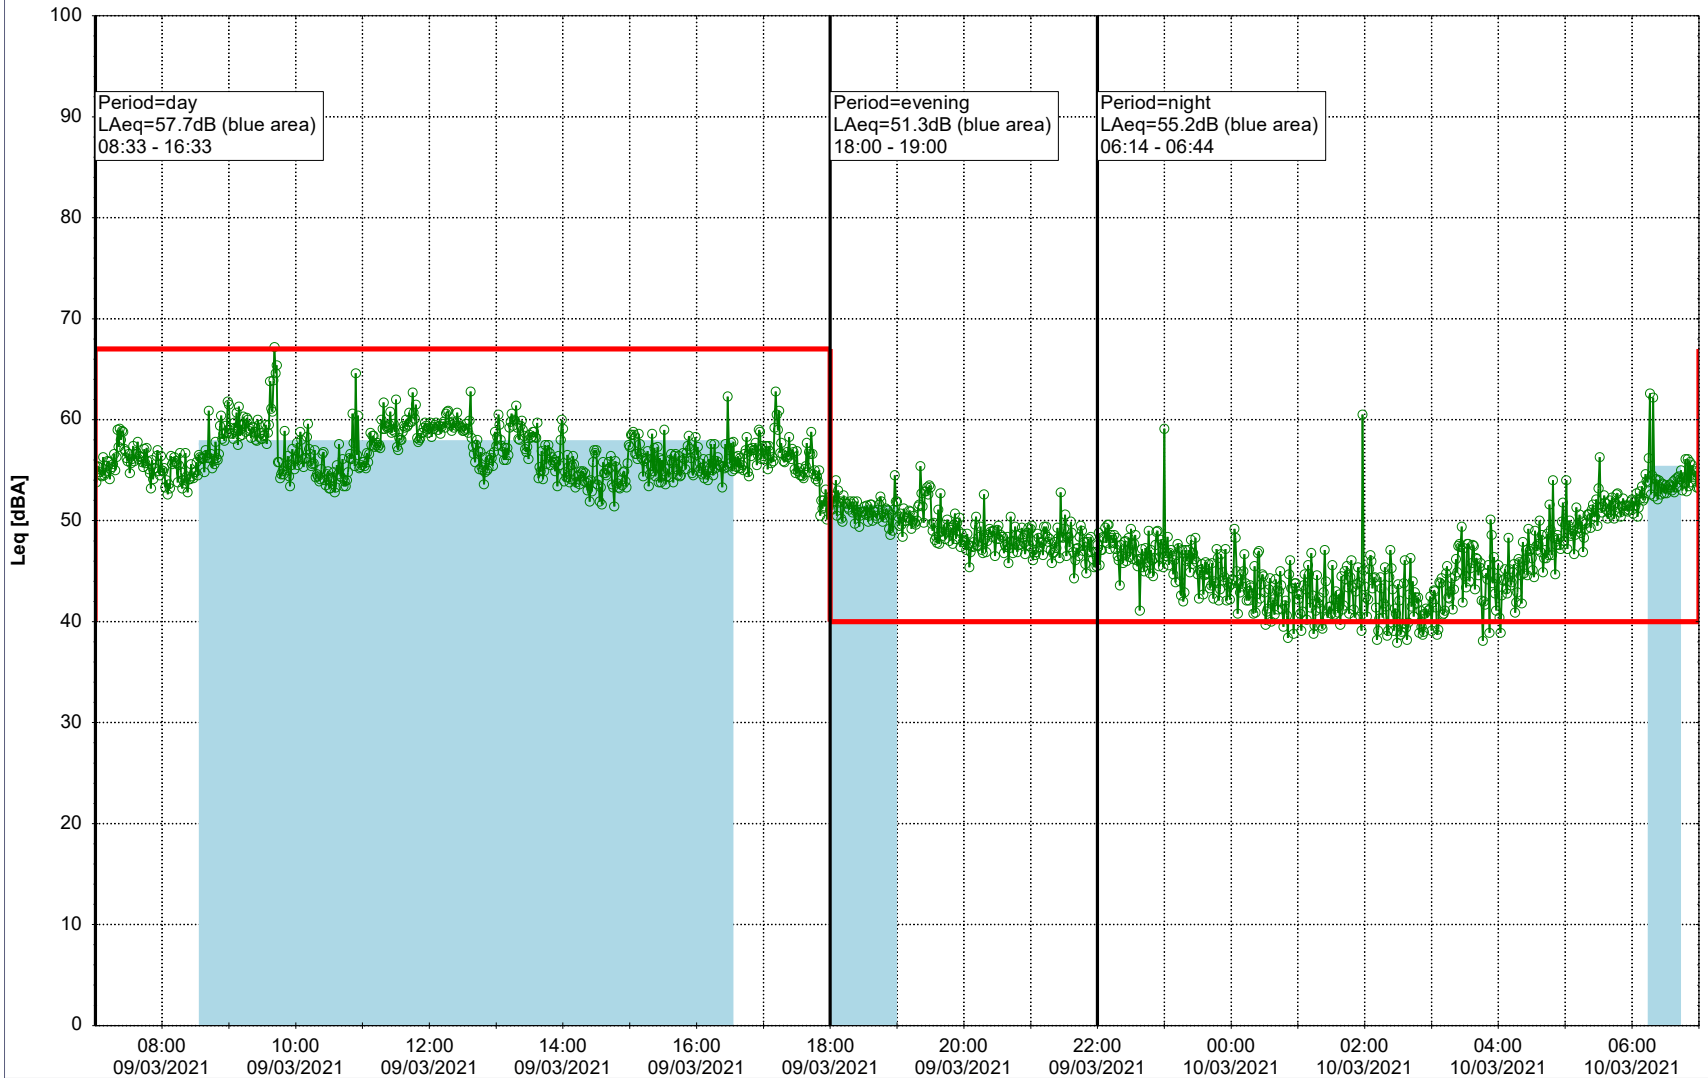

Project: Kronos Sydhavnen
Construction: Sluseholmen
Location: N-V

Plan View

Remarks

...

Noise Time Related Diagram

09/03/2021
10/03/2021

○○○○ SLU_NS01

Project: Kronos Sydhavnen
Construction: Sluseholmen
Location: N-V

Plan View

Remarks

...

Noise Time Related Diagram

10/03/2021
11/03/2021

○○○○ SLU_NS01

Project: Kronos Sydhavnen
Construction: Sluseholmen
Location: N-V

Plan View

...

Noise Time Related Diagram

12/03/2021
13/03/2021

○○○○ SLU_NS01

Project: Kronos Sydhavnen
Construction: Sluseholmen
Location: N-V

Plan View

0 5 10 15 20 [m]

Remarks

...

Noise Time Related Diagram

13/03/2021
14/03/2021

○○○○ SLU_NS01

Project: Kronos Sydhavnen
Construction: Sluseholmen
Location: N-V

Plan View

0 5 10 15 20 [m]

Remarks