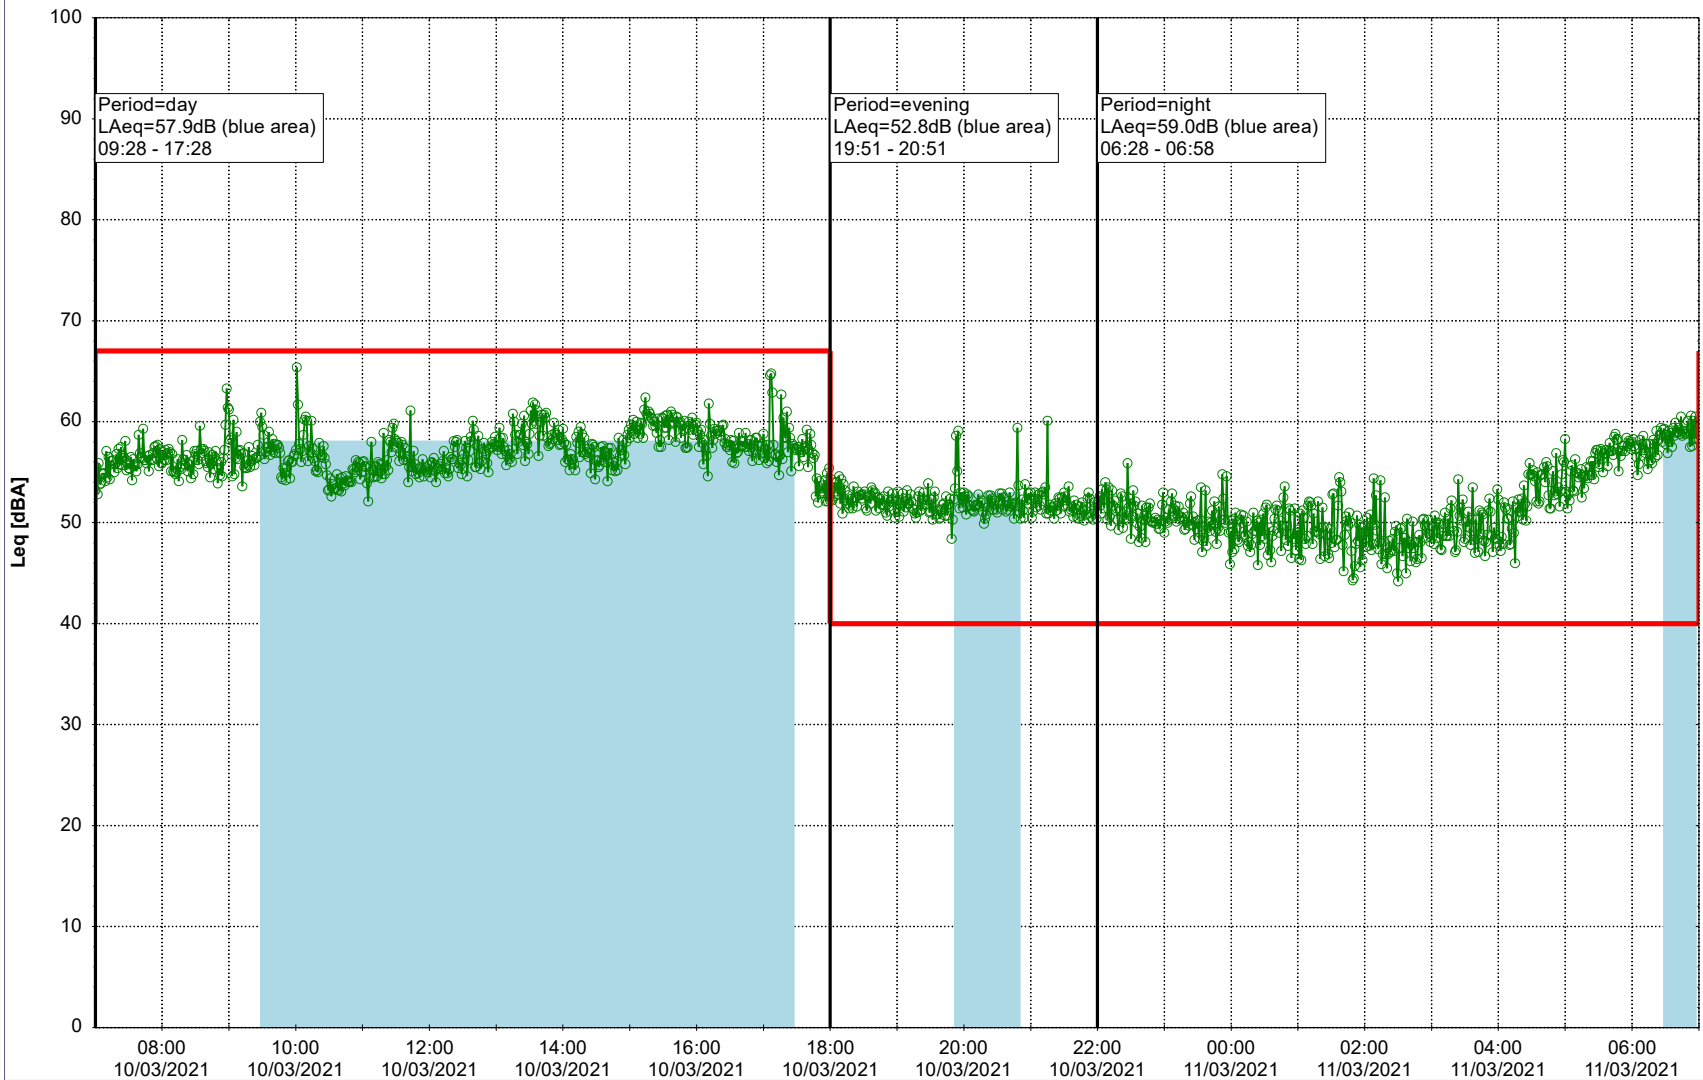

Plan View

Remarks

...

Noise Time Related Diagram

10/03/2021
11/03/2021

○○○○ SLU_NS01

Project: Kronos Sydhavnen
Construction: Sluseholmen
Location: N-V

Plan View

Remarks

...

Noise Time Related Diagram

11/03/2021
12/03/2021

○○○○ SLU_NS01

Project: Kronos Sydhavnen
Construction: Sluseholmen
Location: N-V

Plan View

Remarks

...

Noise Time Related Diagram

12/03/2021
13/03/2021

○○○○ SLU_NS01

Project: Kronos Sydhavnen
Construction: Sluseholmen
Location: N-V

Plan View

0 5 10 15 20 [m]

Remarks

...

Noise Time Related Diagram

13/03/2021
14/03/2021

○○○○ SLU_NS01

Project: Kronos Sydhavnen
Construction: Sluseholmen
Location: N-V

Plan View

0 5 10 15 20 [m]

Remarks