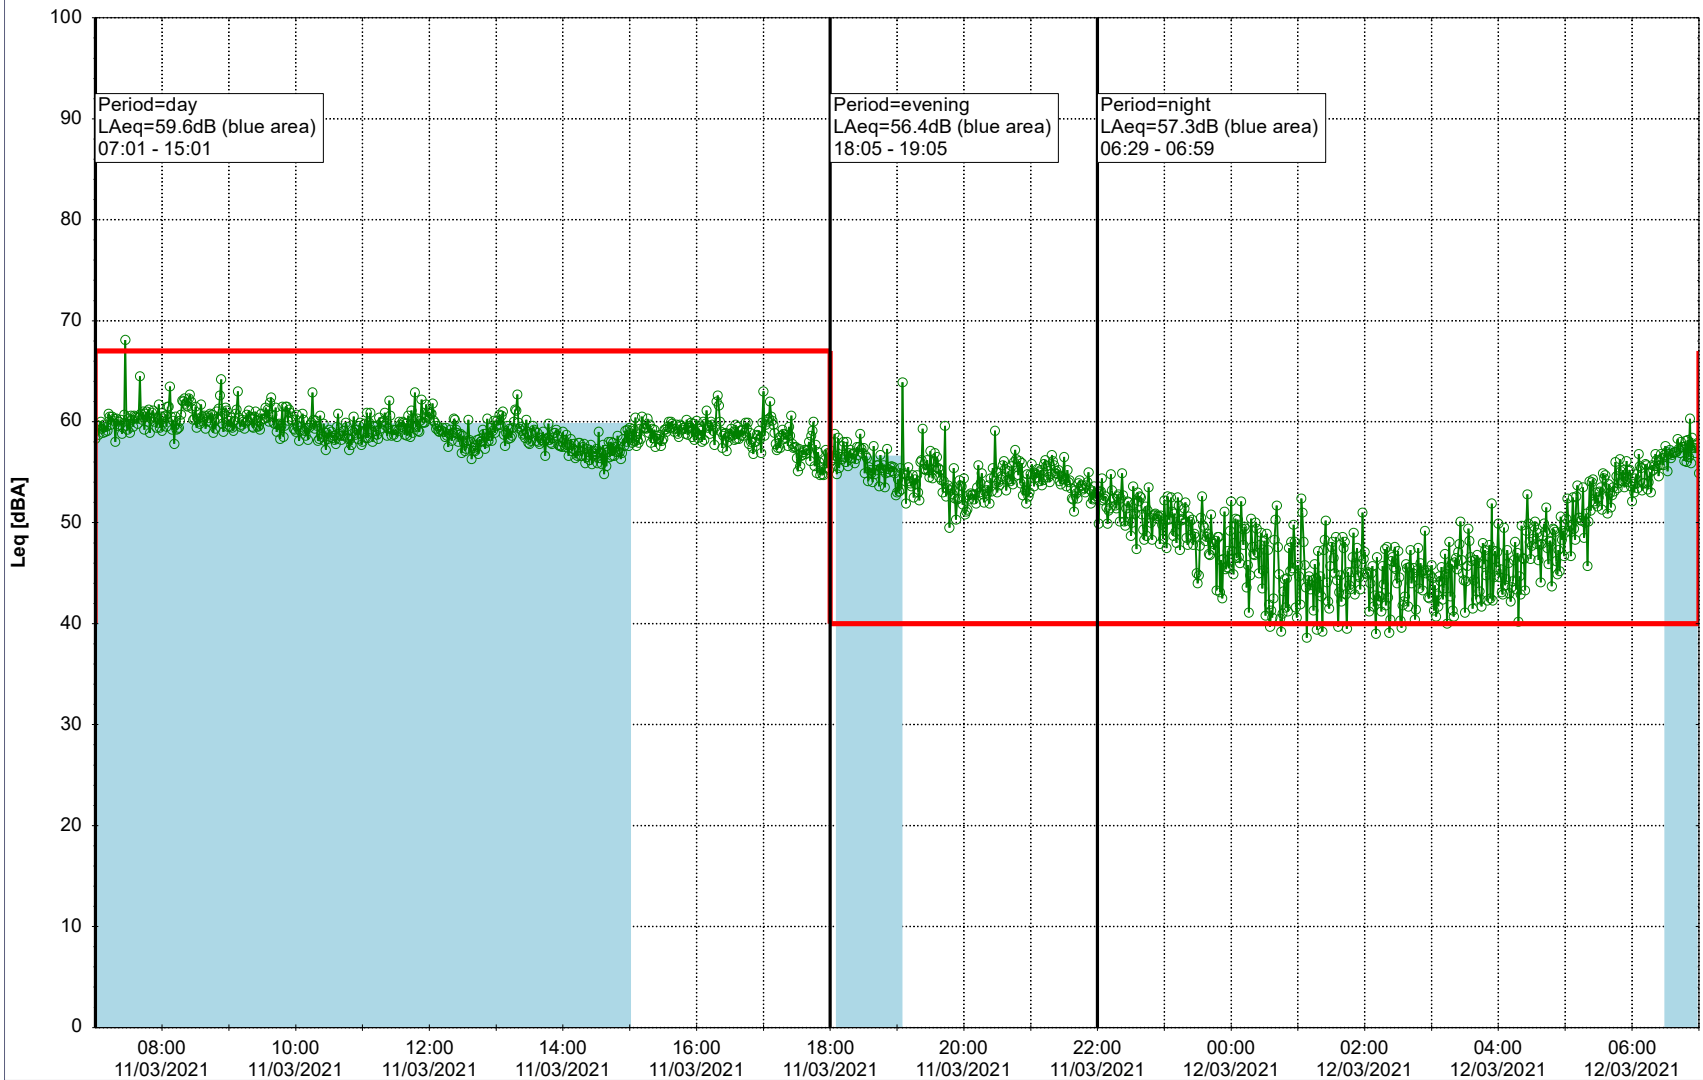

Plan View

Remarks

...

Noise Time Related Diagram

10/03/2021
11/03/2021

○○○○ SLU_NS01

Project: Kronos Sydhavnen
Construction: Sluseholmen
Location: N-V

Plan View

Remarks

...

Noise Time Related Diagram

11/03/2021
12/03/2021

○○○○ SLU_NS01

Project: Kronos Sydhavnen
Construction: Sluseholmen
Location: N-V

Plan View

Remarks

...

Noise Time Related Diagram

12/03/2021
13/03/2021

○○○○ SLU_NS01

Project: Kronos Sydhavnen
Construction: Sluseholmen
Location: N-V

Plan View

0 5 10 15 20 [m]

Remarks

...

Noise Time Related Diagram

13/03/2021
14/03/2021

○○○○ SLU_NS01

Project: Kronos Sydhavnen
Construction: Sluseholmen
Location: N-V

Plan View

0 5 10 15 20 [m]

Remarks