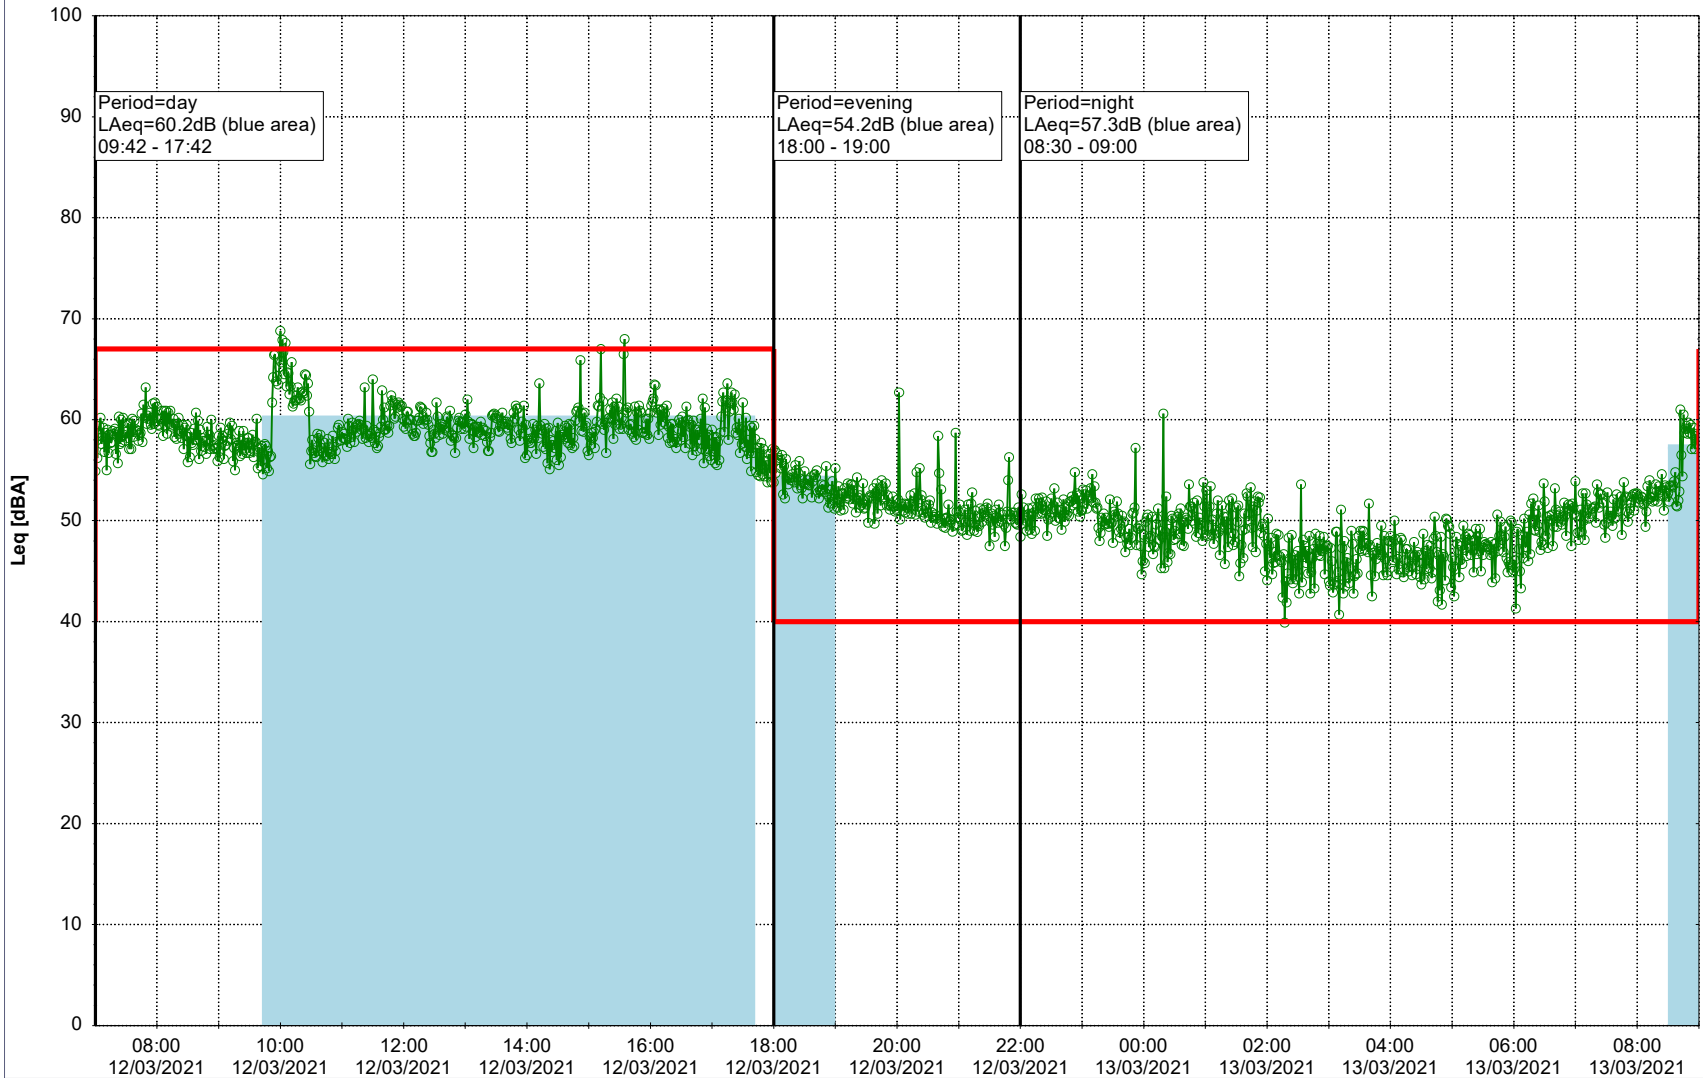

Remarks

...

Noise Time Related Diagram

11/03/2021
12/03/2021

○○○○ SLU_NS01

Project: Kronos Sydhavnen
Construction: Sluseholmen
Location: N-V

Plan View

Remarks

...

Noise Time Related Diagram

12/03/2021
13/03/2021

○○○○ SLU_NS01

Project: Kronos Sydhavnen
Construction: Sluseholmen
Location: N-V

Plan View

0 5 10 15 20 [m]

Remarks

...

Noise Time Related Diagram

13/03/2021
14/03/2021

○○○○ SLU_NS01

Project: Kronos Sydhavnen
Construction: Sluseholmen
Location: N-V

Plan View

0 5 10 15 20 [m]

Remarks