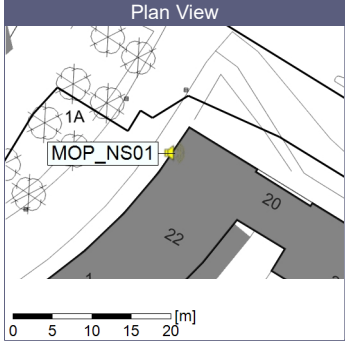

Project: Kronos Sydhavnen
Construction: Mozarts Plads
Location: N-V

18/01/2020
19/01/2020

Noise Time Related Diagram