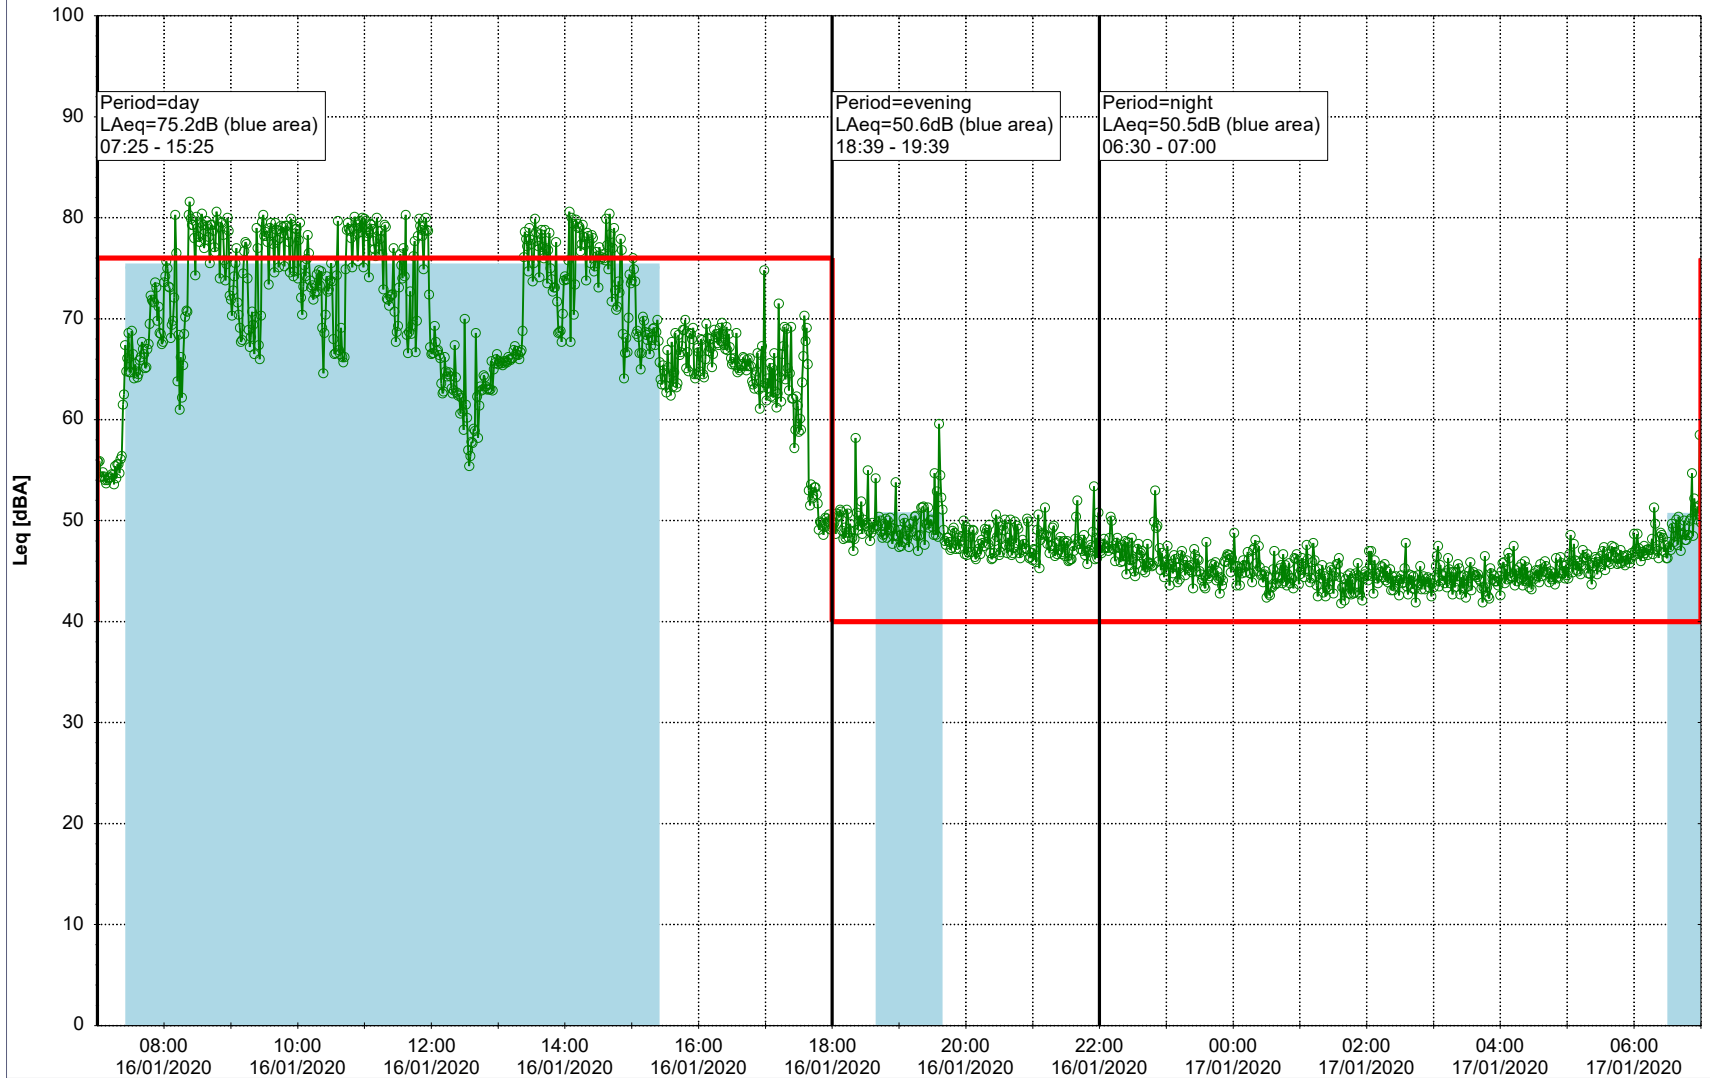

Noise Time Related Diagram

16/01/2020
17/01/2020

○○○○ MOP_NS01