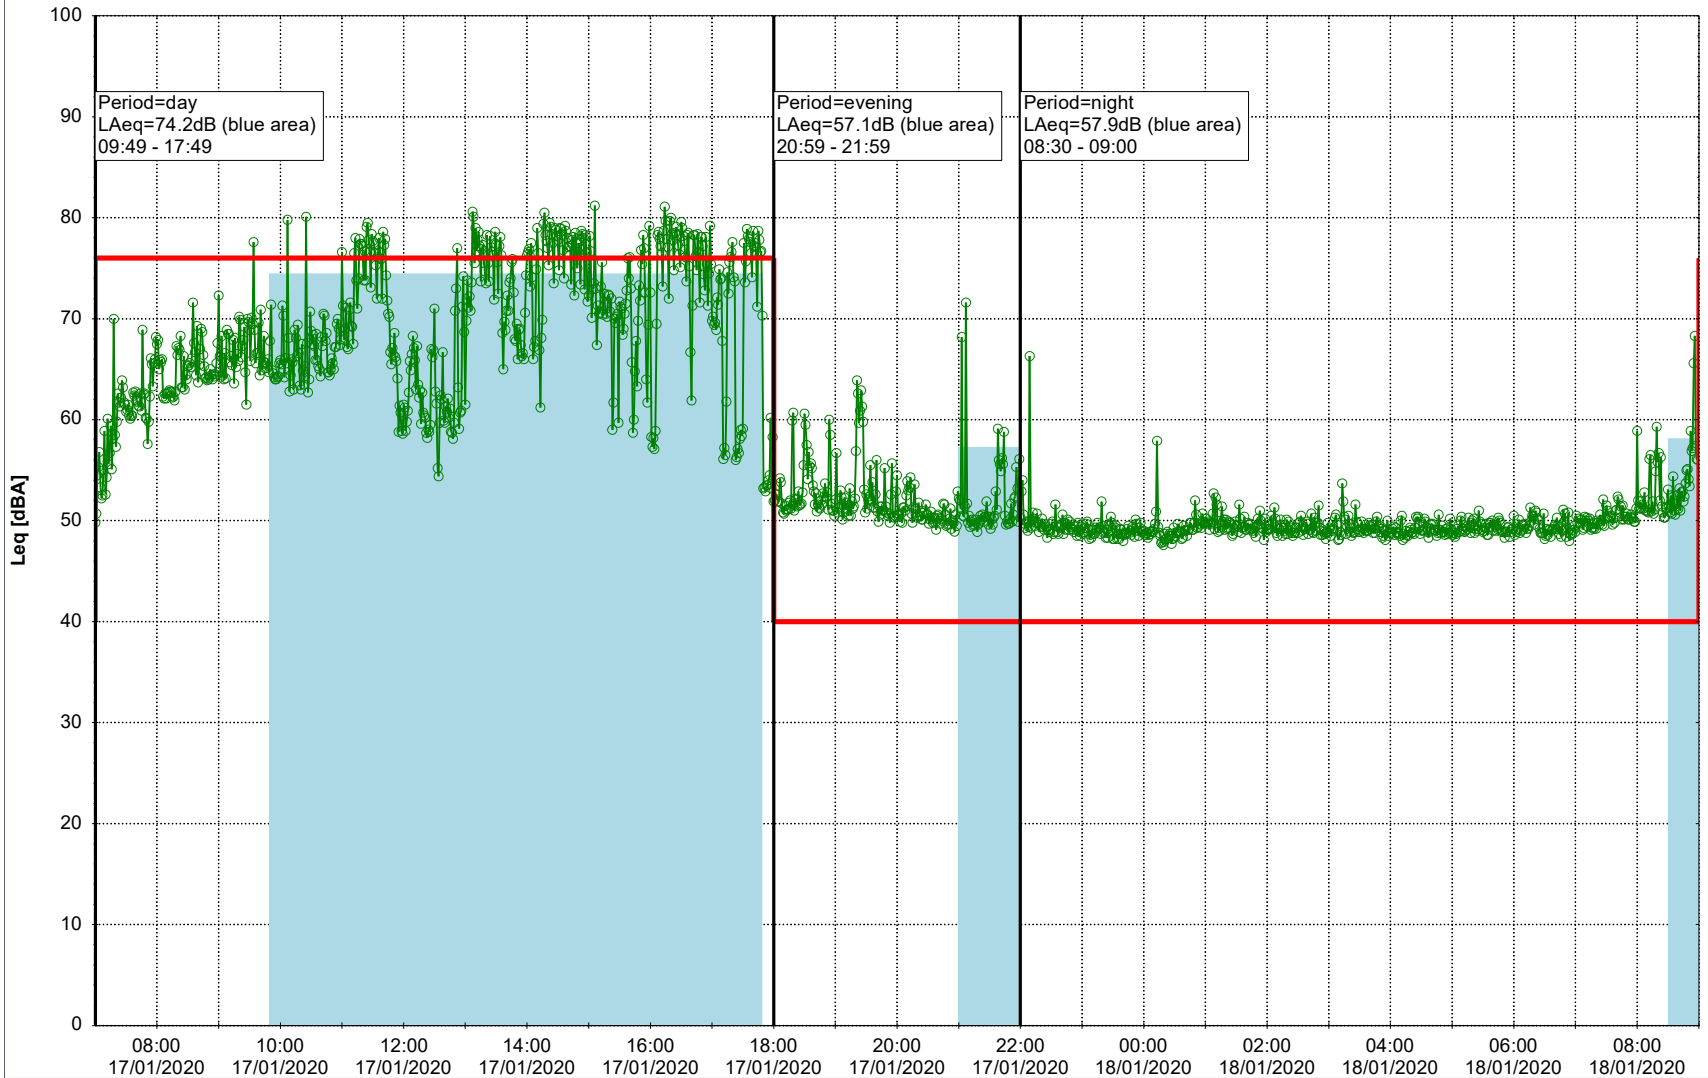

Noise Time Related Diagram

17/01/2020
18/01/2020

○○○○ MOP_NS01