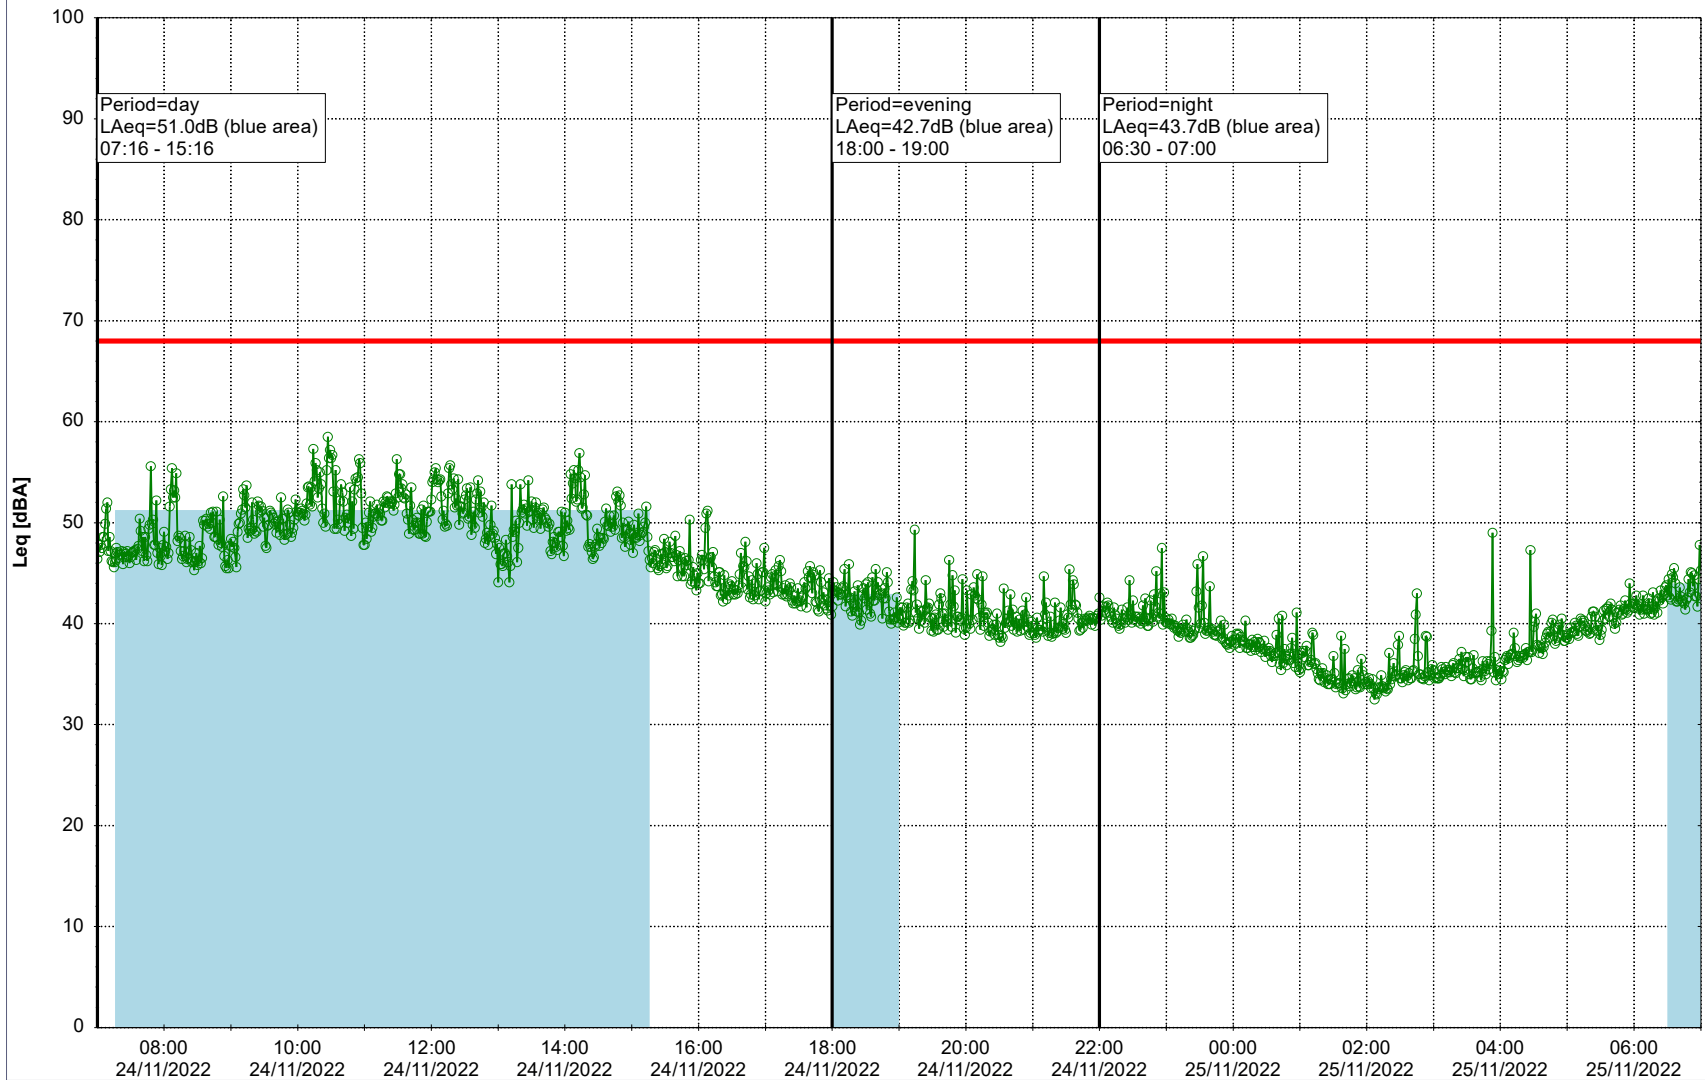

Remarks

...

Noise Time Related Diagram

23/11/2022
24/11/2022

○○○ EBR-OVK_NS02

Project: Kronos Sydhavnen
Construction: Enghave Brygge
Location: N-V

Plan View

Remarks

...

Noise Time Related Diagram

24/11/2022
25/11/2022

○○○○ EBR-OVK_NS02

Project: Kronos Sydhavnen
Construction: Enghave Brygge
Location: N-V

Plan View

Remarks

...

Noise Time Related Diagram

25/11/2022
26/11/2022

○○○○ EBR-OVK_NS02

Project: Kronos Sydhavnen
Construction: Enghave Brygge
Location: N-V

Plan View

Remarks

...

Noise Time Related Diagram