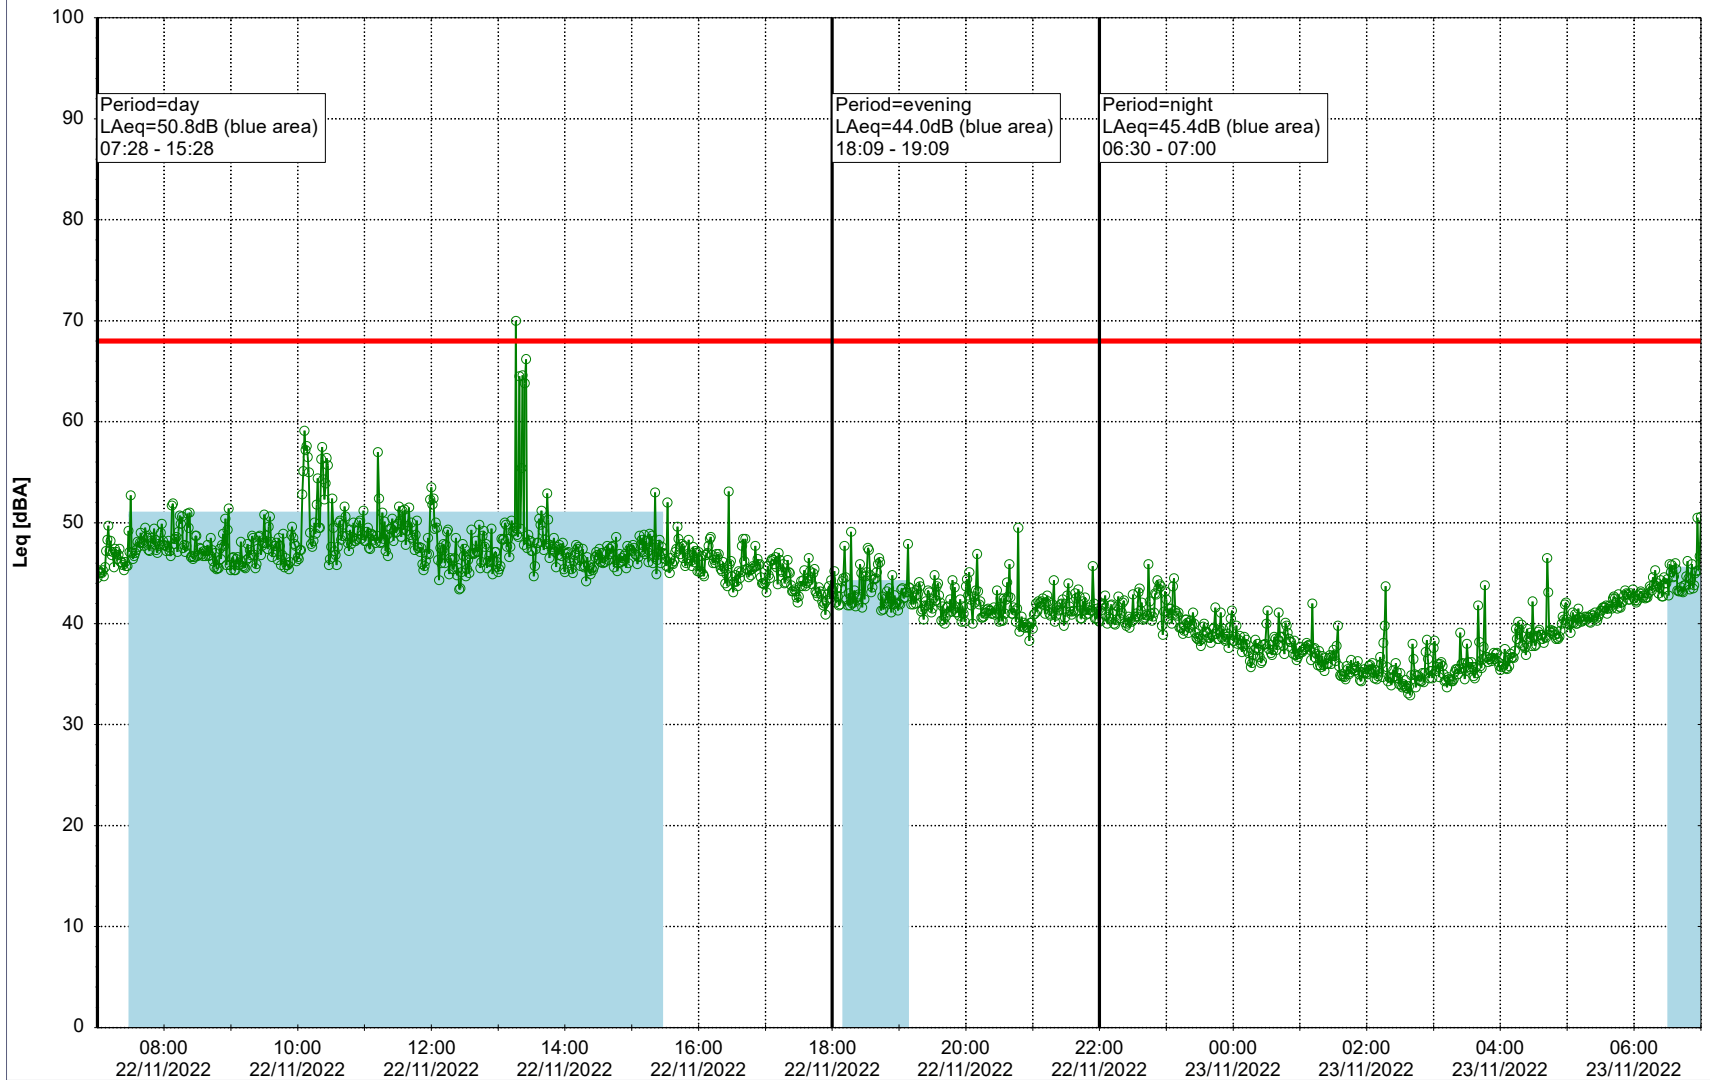

Plan View

Remarks

...

Noise Time Related Diagram

22/11/2022
23/11/2022

○○○ EBR-OVK_NS02

Project: Kronos Sydhavnen
Construction: Enghave Brygge
Location: N-V

Plan View

Remarks

...

Noise Time Related Diagram

23/11/2022
24/11/2022

○○○ EBR-OVK_NS02

Project: Kronos Sydhavnen
Construction: Enghave Brygge
Location: N-V

Plan View

Remarks