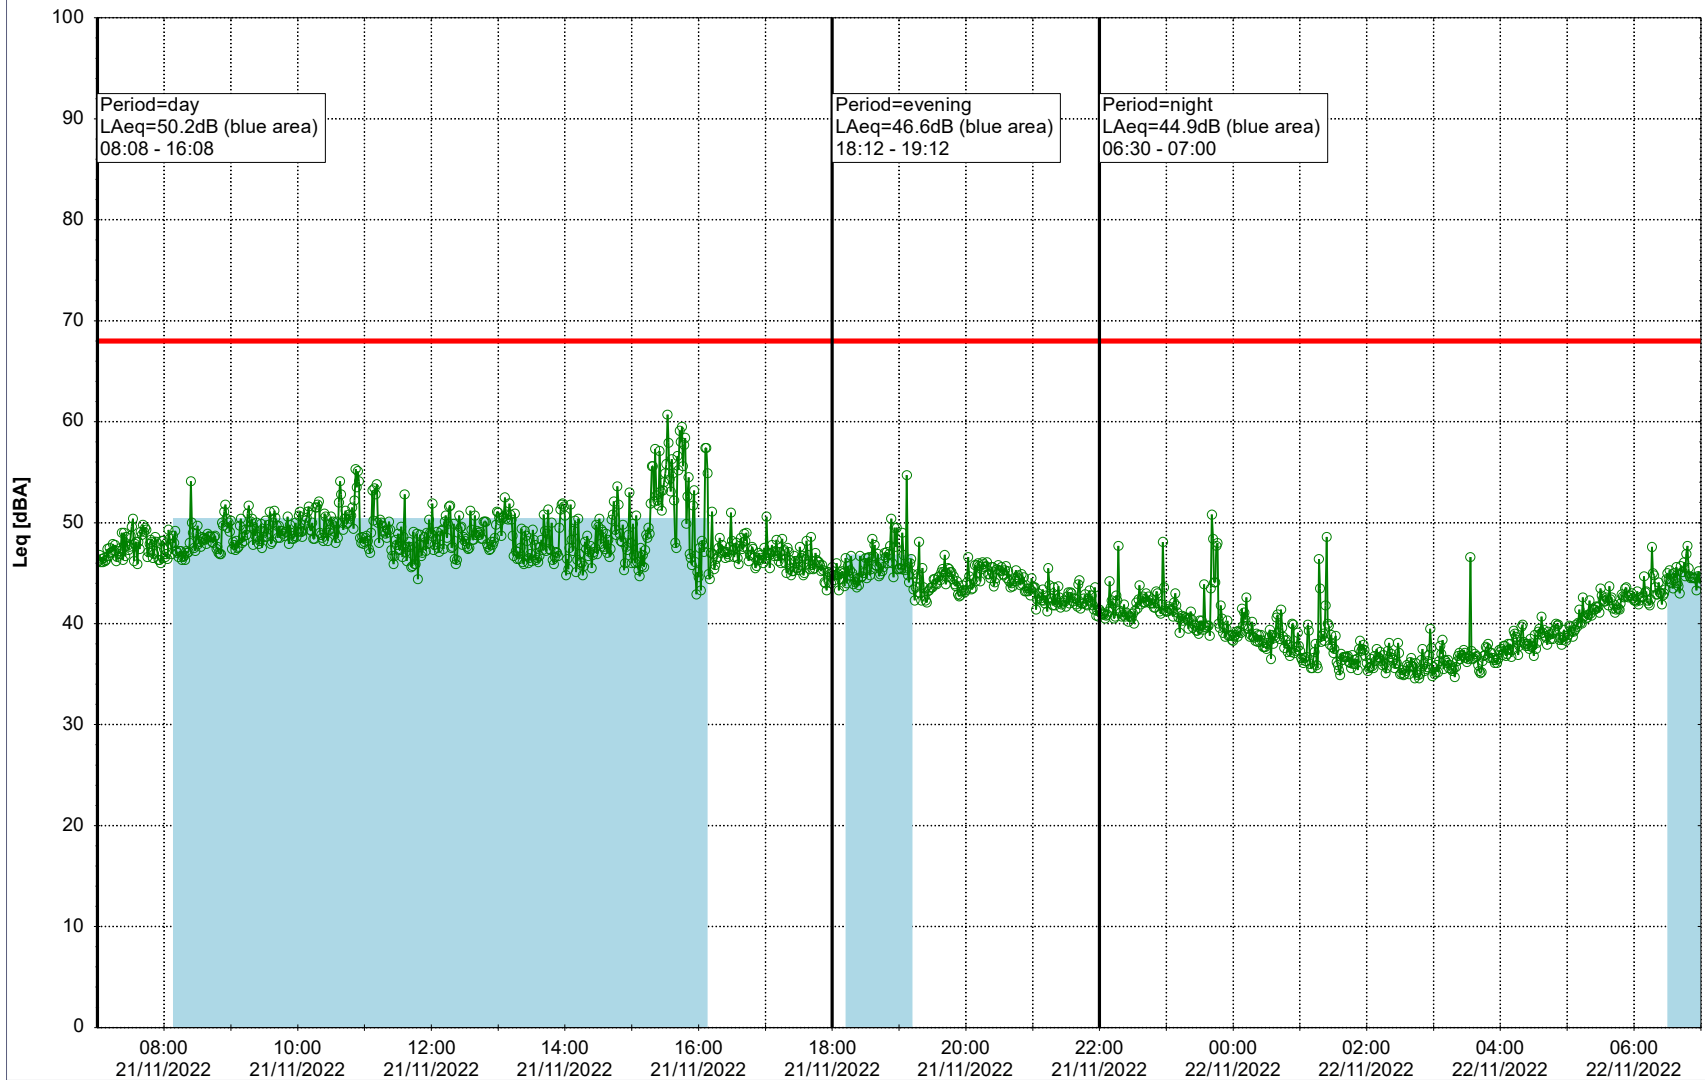

Project: Kronos Sydhavnen
Construction: Enghave Brygge
Location: N-V

Plan View

Remarks

...

Noise Time Related Diagram

21/11/2022
22/11/2022

○○○○ EBR-OVK_NS02

Project: Kronos Sydhavnen
Construction: Enghave Brygge
Location: N-V

Plan View

Remarks

...

Noise Time Related Diagram

22/11/2022
23/11/2022

○○○ EBR-OVK_NS02

Project: Kronos Sydhavnen
Construction: Enghave Brygge
Location: N-V

Plan View

Remarks

...

Noise Time Related Diagram

23/11/2022
24/11/2022

○○○ EBR-OVK_NS02

Project: Kronos Sydhavnen
Construction: Enghave Brygge
Location: N-V

Plan View

Remarks