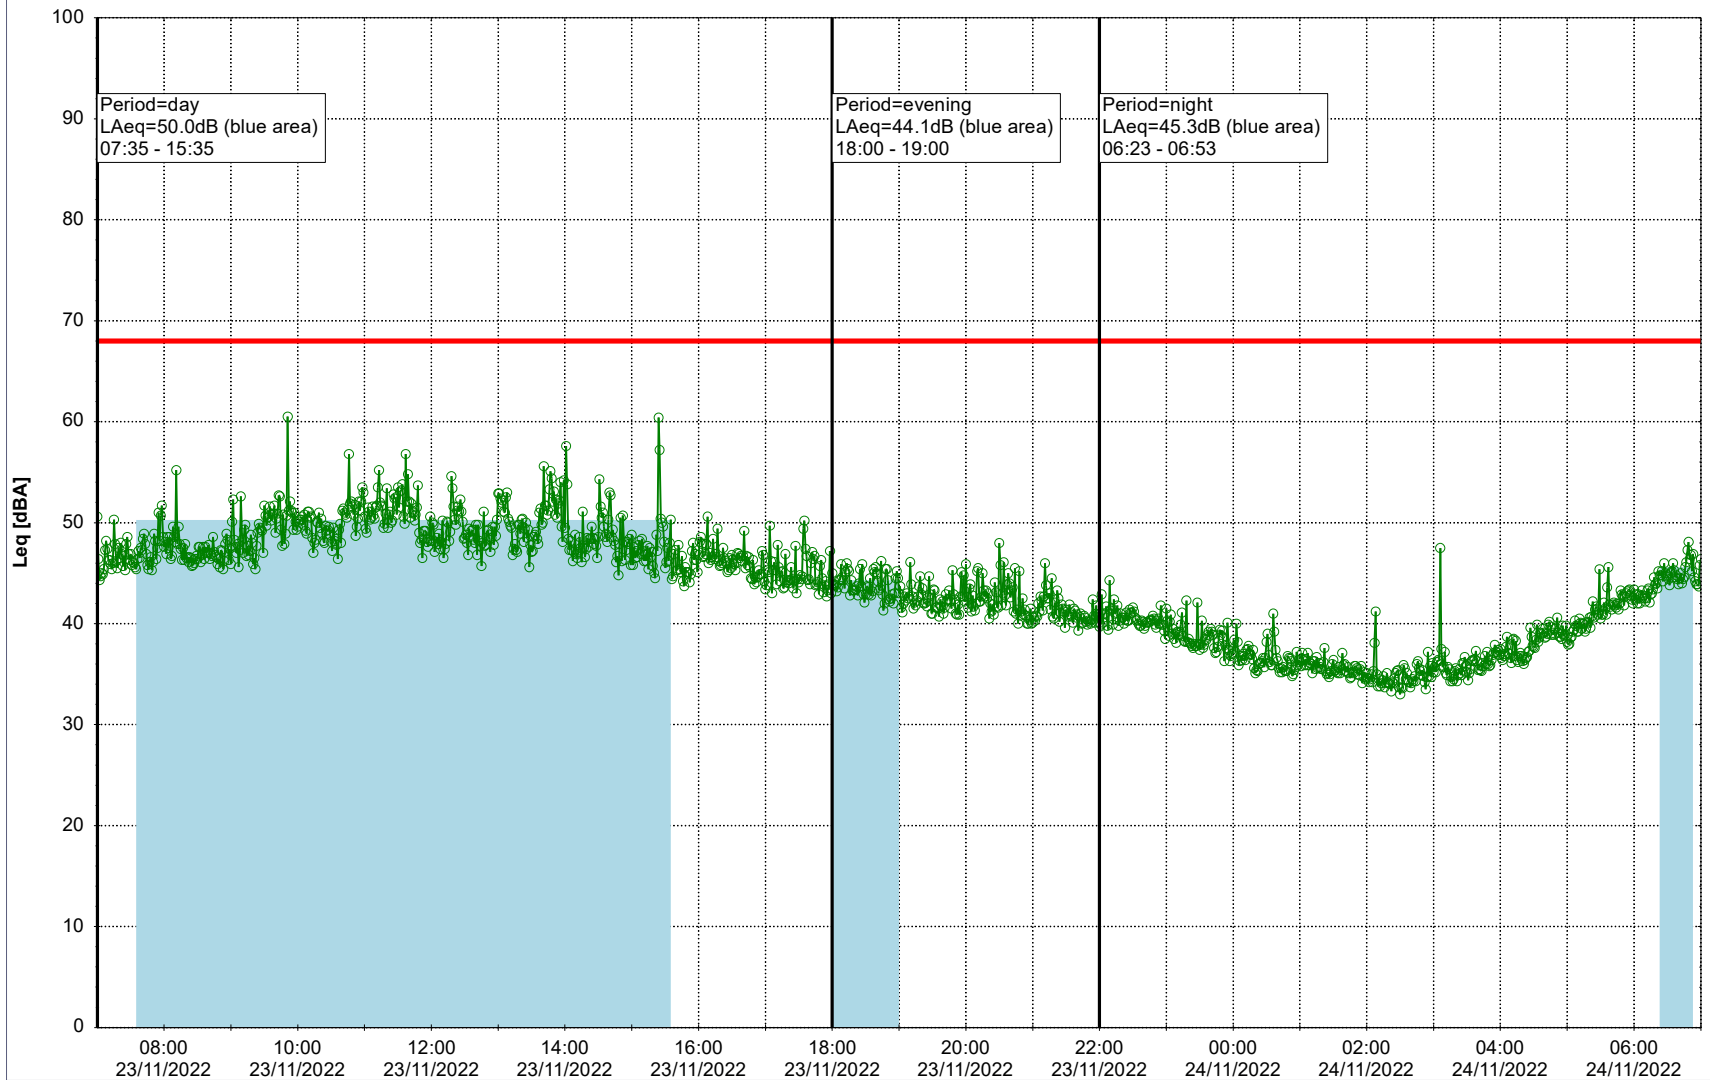

Plan View

Remarks

...

Noise Time Related Diagram

22/11/2022
23/11/2022

○○○ EBR-OVK_NS02

Project: Kronos Sydhavnen
Construction: Enghave Brygge
Location: N-V

Plan View

Remarks

...

Noise Time Related Diagram

23/11/2022
24/11/2022

○○○ EBR-OVK_NS02

Project: Kronos Sydhavnen
Construction: Enghave Brygge
Location: N-V

Plan View

Remarks