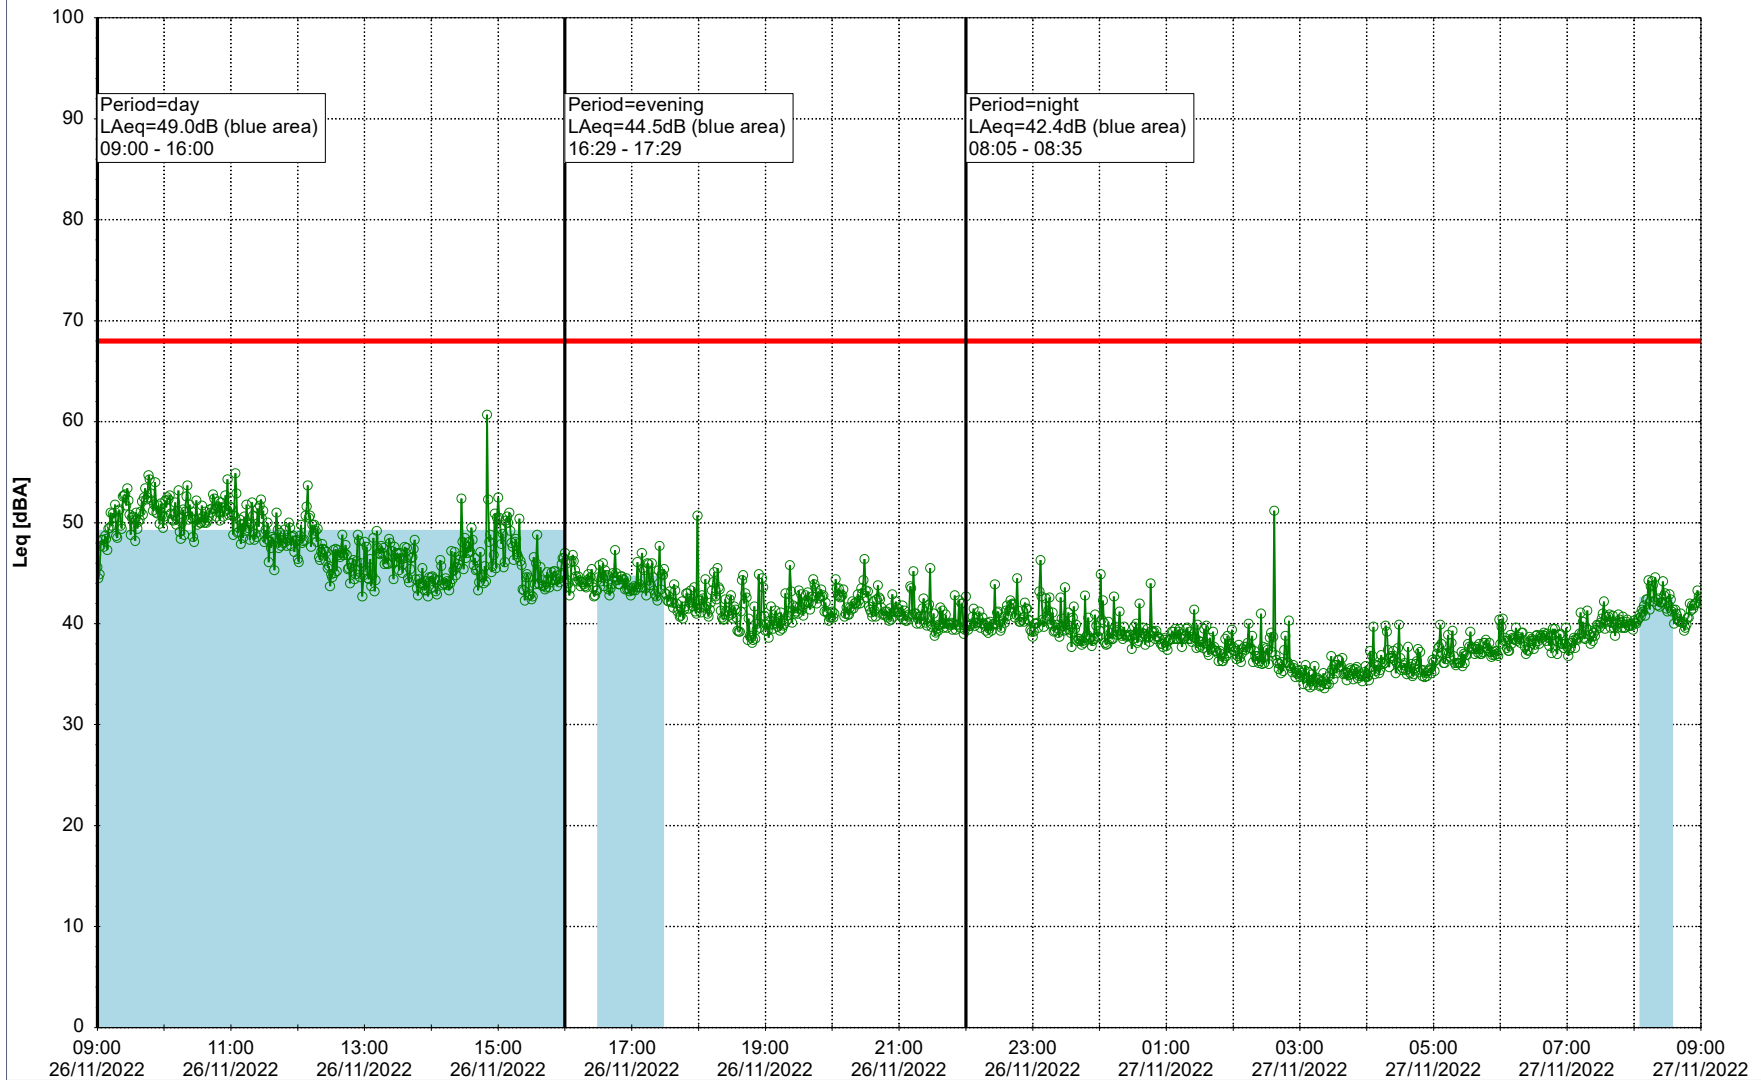

Noise Time Related Diagram

25/11/2022
26/11/2022

○○○○ EBR-OVK_NS02

Project: Kronos Sydhavnen
Construction: Enghave Brygge
Location: N-V

Plan View

Remarks

...

Noise Time Related Diagram

26/11/2022
27/11/2022

○○○○ EBR-OVK_NS02

Project: Kronos Sydhavnen
Construction: Enghave Brygge
Location: N-V

Plan View

EBR-OVK_NS02

Remarks

...

Noise Time Related Diagram