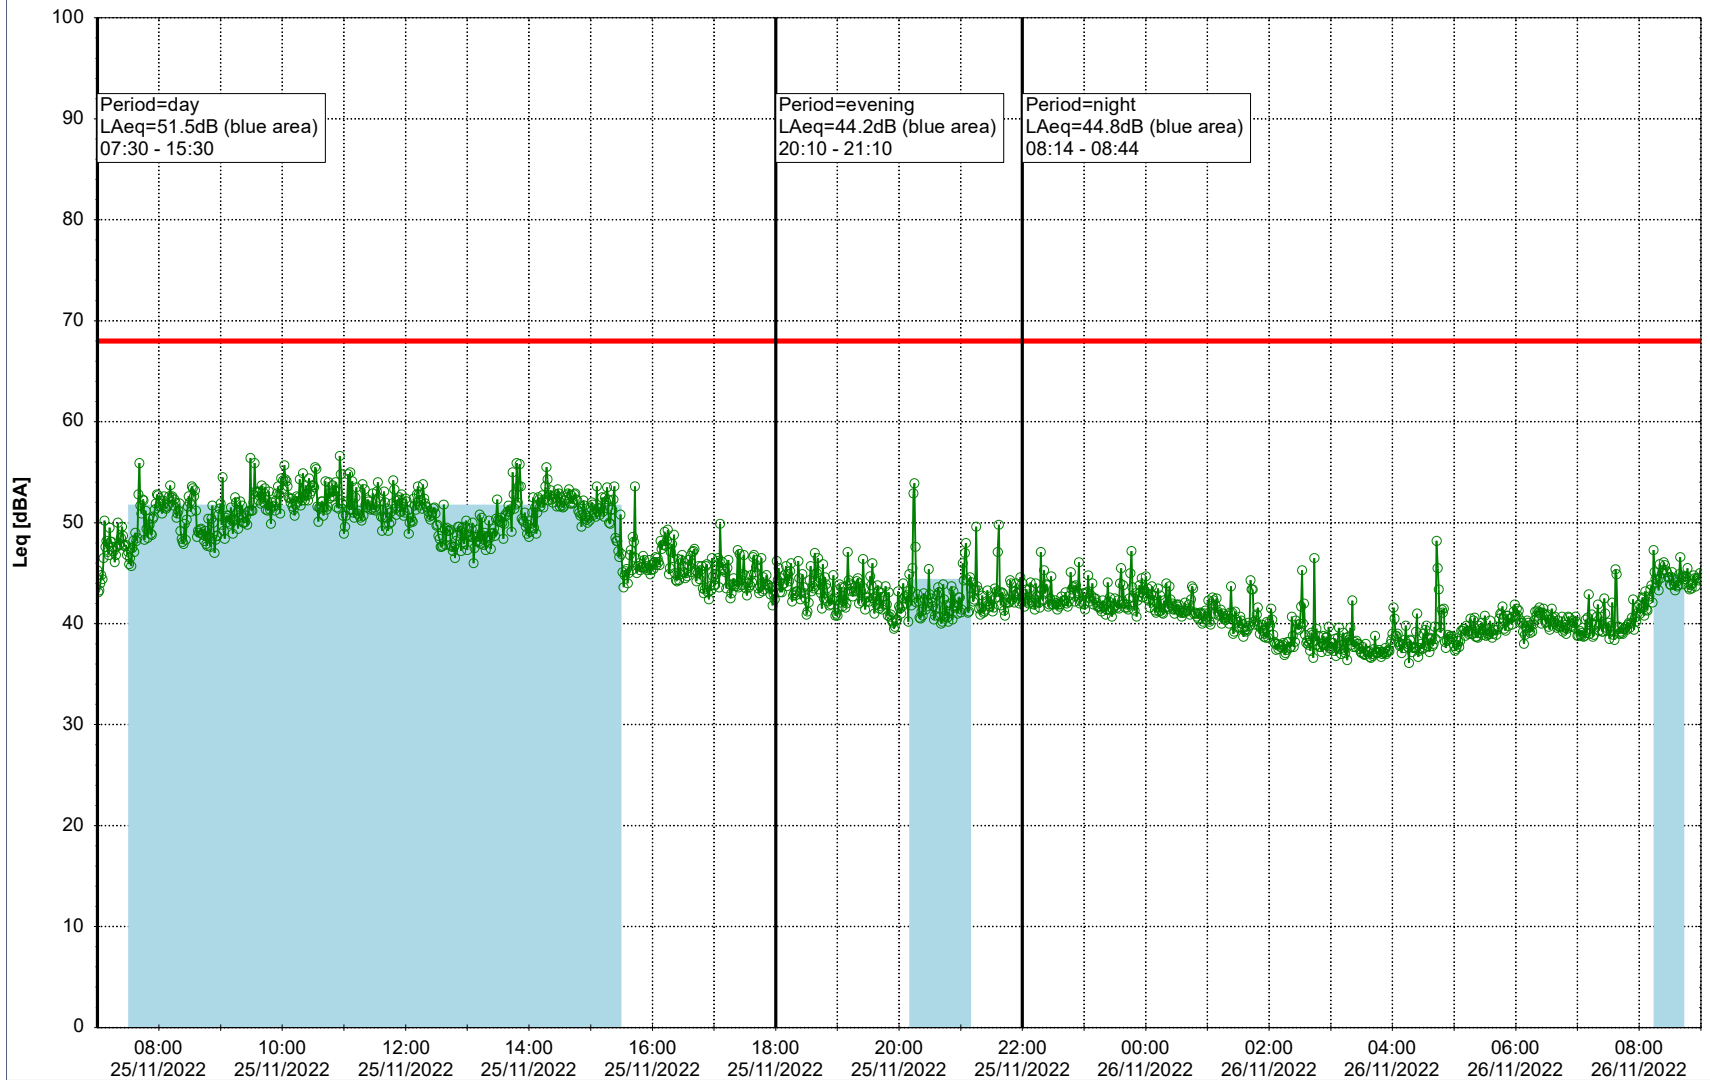

...

Noise Time Related Diagram

24/11/2022
25/11/2022

○○○○ EBR-OVK_NS02

Project: Kronos Sydhavnen
Construction: Enghave Brygge
Location: N-V

Plan View

Remarks

...

Noise Time Related Diagram

25/11/2022
26/11/2022

○○○○ EBR-OVK_NS02

Project: Kronos Sydhavnen
Construction: Enghave Brygge
Location: N-V

Plan View

Remarks

...

Noise Time Related Diagram

26/11/2022
27/11/2022

○○○○ EBR-OVK_NS02

Project: Kronos Sydhavnen
Construction: Enghave Brygge
Location: N-V

Plan View

EBR-OVK_NS02

Remarks

...

Noise Time Related Diagram