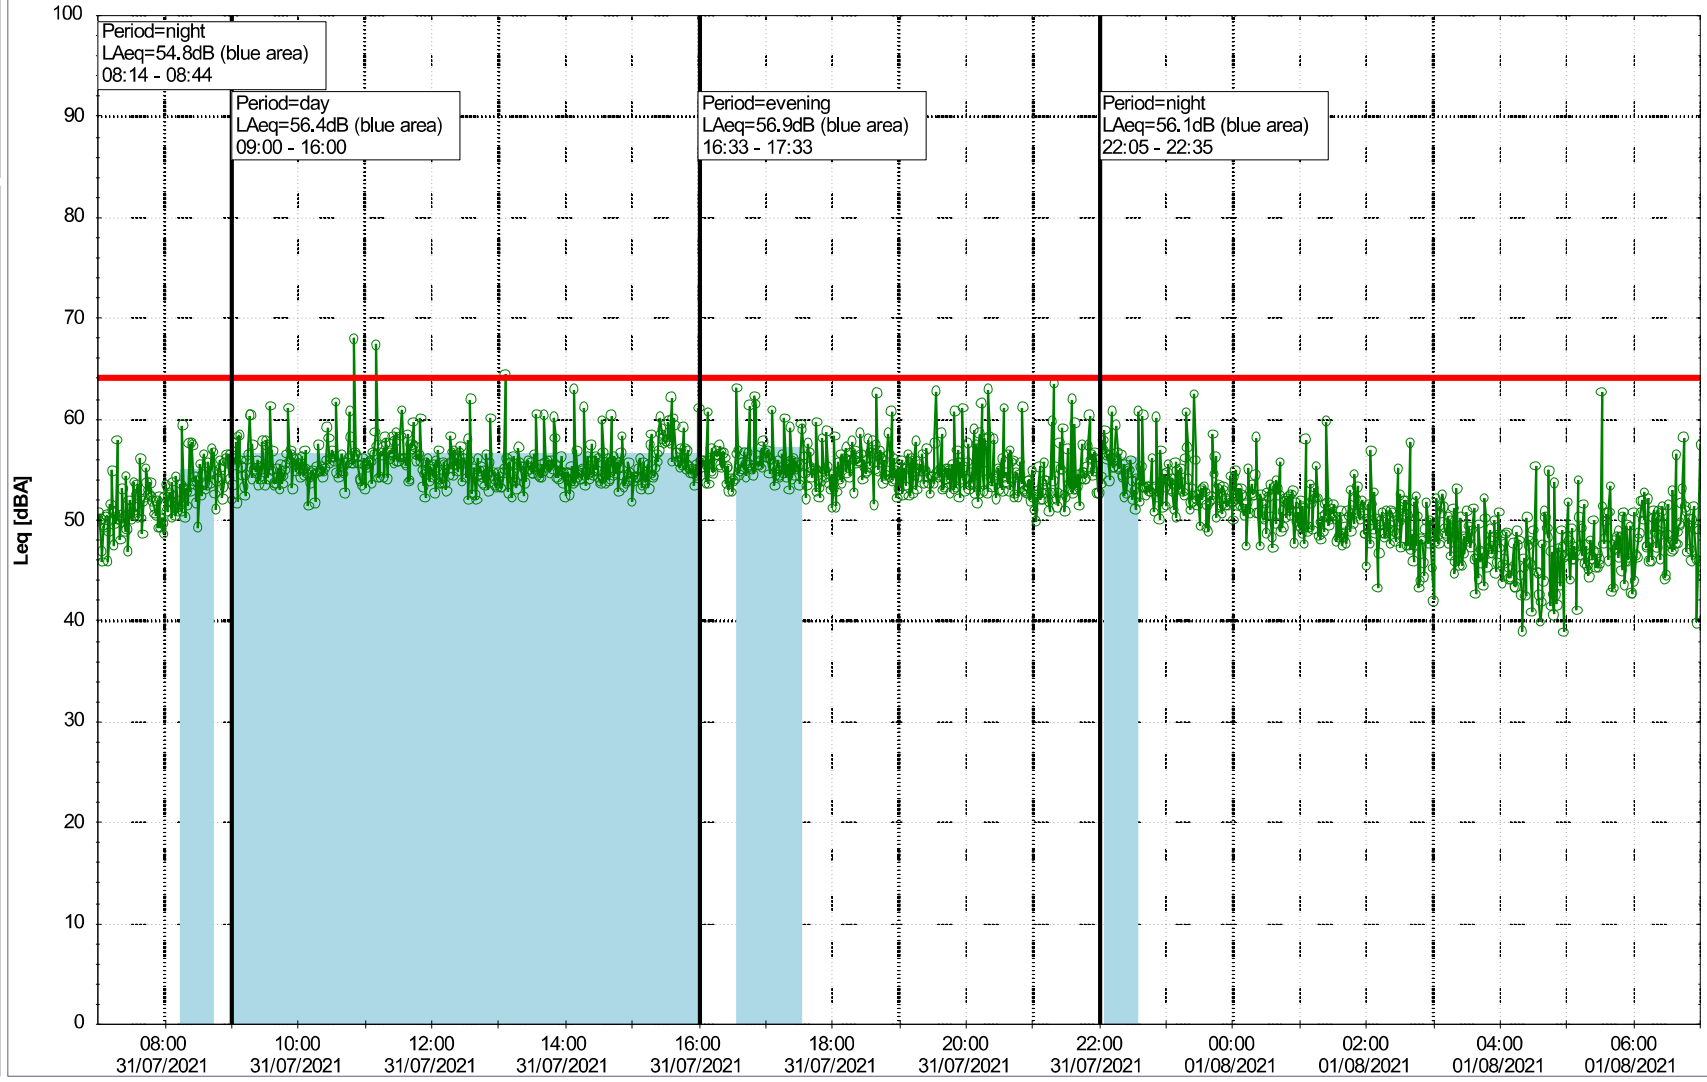

Remarks

...

Noise Time Related Diagram

○○○○ GAB_NS01

Project: Kronos Sydhavnen
Construction: Gåsebæk
Location: N-V

31/07/2021
01/08/2021

Plan View

Noise Time Related Diagram

○○○○ GAB_NS01

Remarks

...

Project: Kronos Sydhavnen
Construction: Gåsebæk
Location: N-V

Plan View

Remarks

...

Noise Time Related Diagram