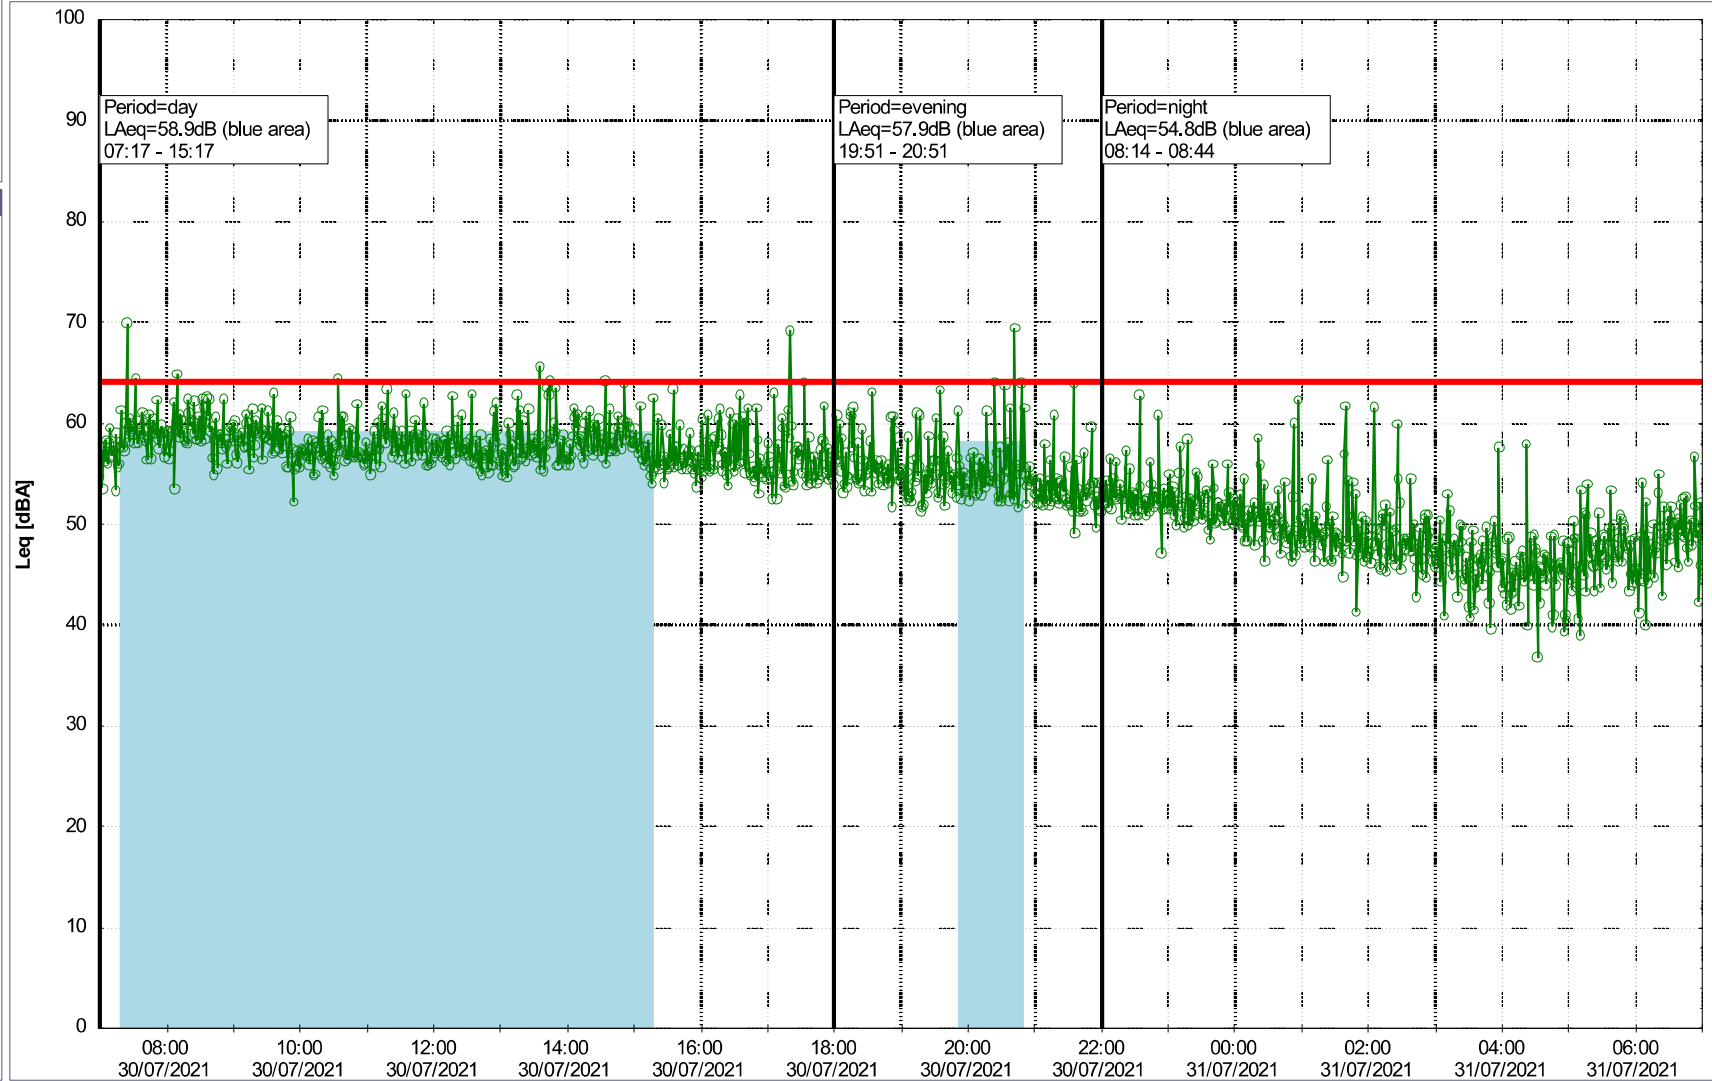

○○○○ GAB_NS01

Noise Time Related Diagram

27/07/2021
28/07/2021

Project: Kronos Sydhavnen
Construction: Gåsebæk
Location: N-V

Remarks

...

Noise Time Related Diagram

28/07/2021
29/07/2021

Project: Kronos Sydhavnen
Construction: Gåsebæk
Location: N-V

Plan View

○○○○ GAB_NS01

Noise Time Related Diagram

29/07/2021
30/07/2021

Project: Kronos Sydhavnen
Construction: Gåsebæk
Location: N-V

30/07/2021
31/07/2021

Remarks

...

Noise Time Related Diagram

○○○○ GAB_NS01

Project: Kronos Sydhavnen
Construction: Gåsebæk
Location: N-V

31/07/2021
01/08/2021

Plan View

Noise Time Related Diagram

○○○○ GAB_NS01

Remarks

...

Project: Kronos Sydhavnen
Construction: Gåsebæk
Location: N-V

Plan View

Remarks

...

Noise Time Related Diagram