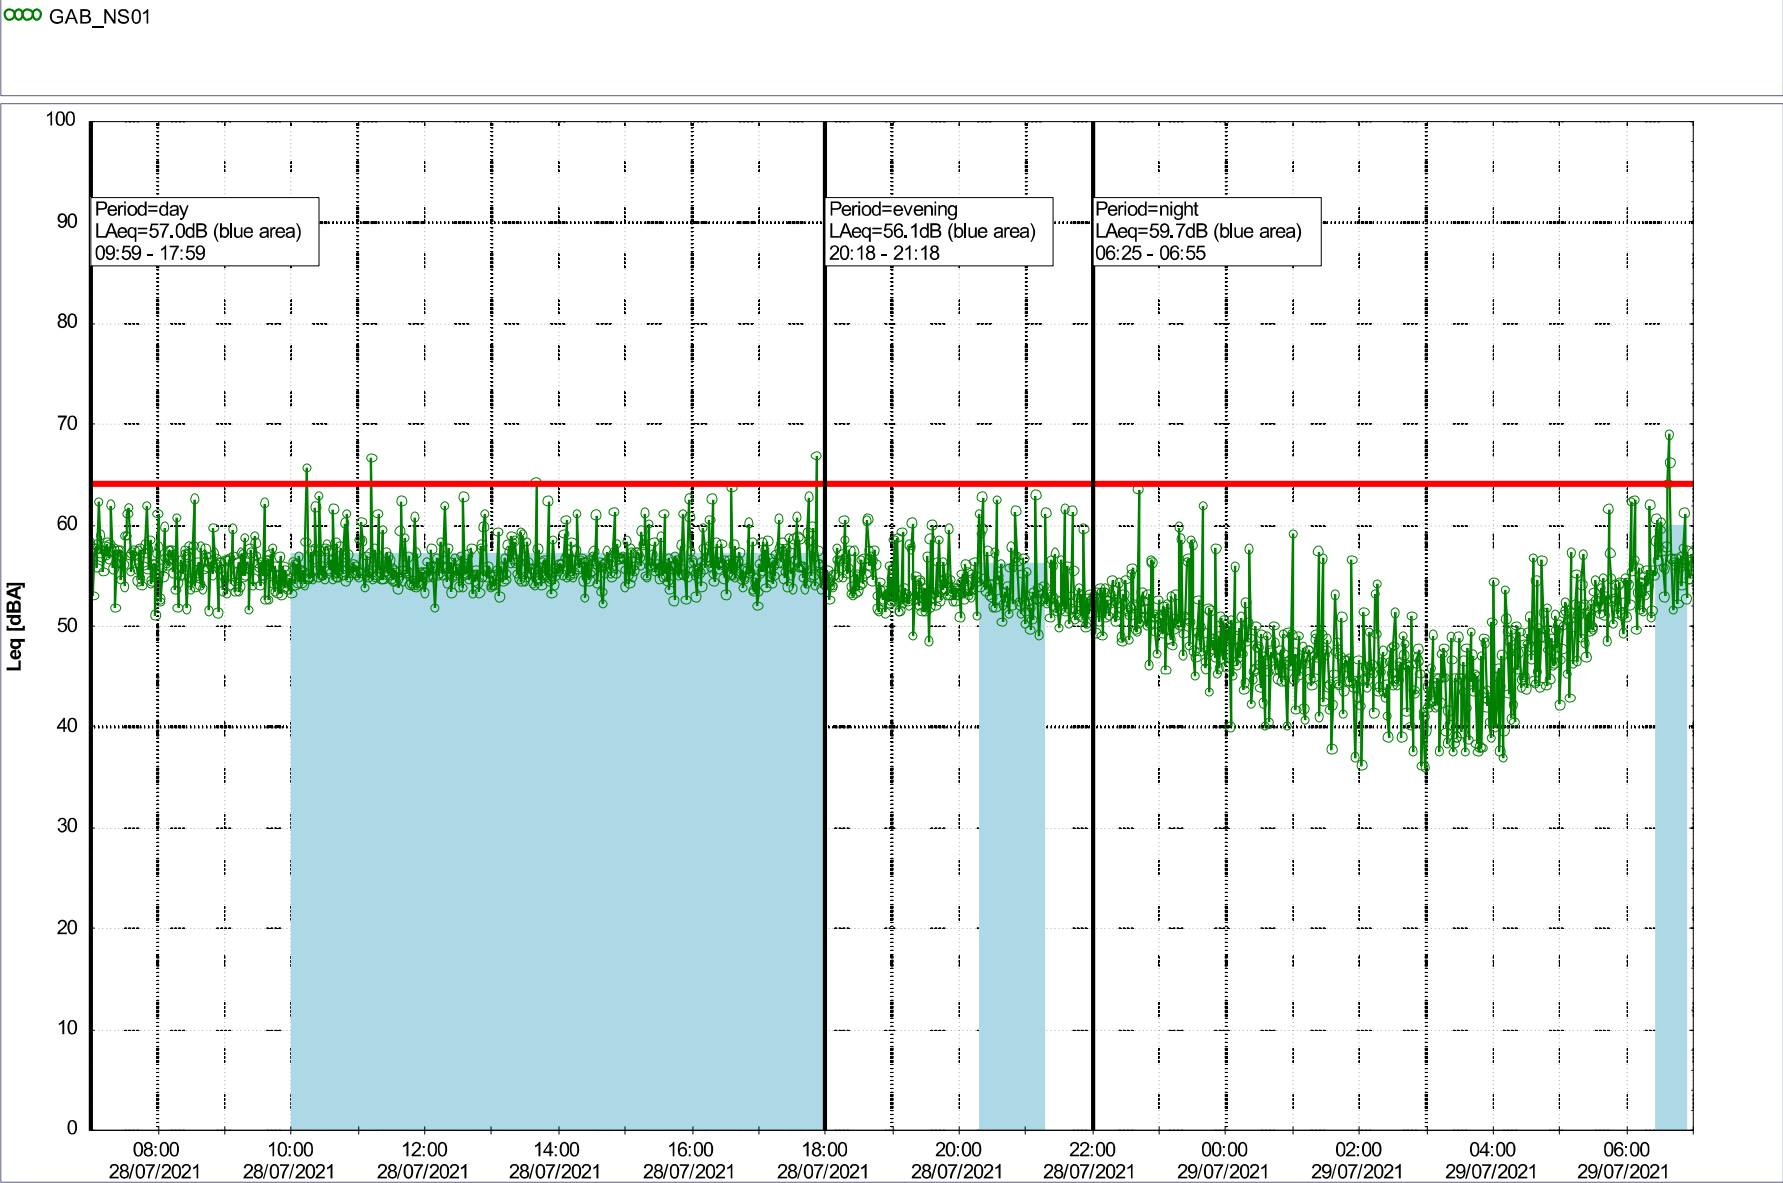

○○○○ GAB_NS01

Noise Time Related Diagram

27/07/2021
28/07/2021

Project: Kronos Sydhavnen
Construction: Gåsebæk
Location: N-V

Remarks

...

Noise Time Related Diagram

28/07/2021
29/07/2021

Project: Kronos Sydhavnen
Construction: Gåsebæk
Location: N-V

Plan View

○○○○ GAB_NS01

Noise Time Related Diagram

29/07/2021
30/07/2021

Project: Kronos Sydhavnen
Construction: Gåsebæk
Location: N-V

30/07/2021
31/07/2021

Remarks

...

Noise Time Related Diagram

○○○○ GAB_NS01

Project: Kronos Sydhavnen
Construction: Gåsebæk
Location: N-V

31/07/2021
01/08/2021

Plan View

Noise Time Related Diagram

○○○○ GAB_NS01

Remarks

...

Project: Kronos Sydhavnen
Construction: Gåsebæk
Location: N-V

Plan View

Remarks

...

Noise Time Related Diagram