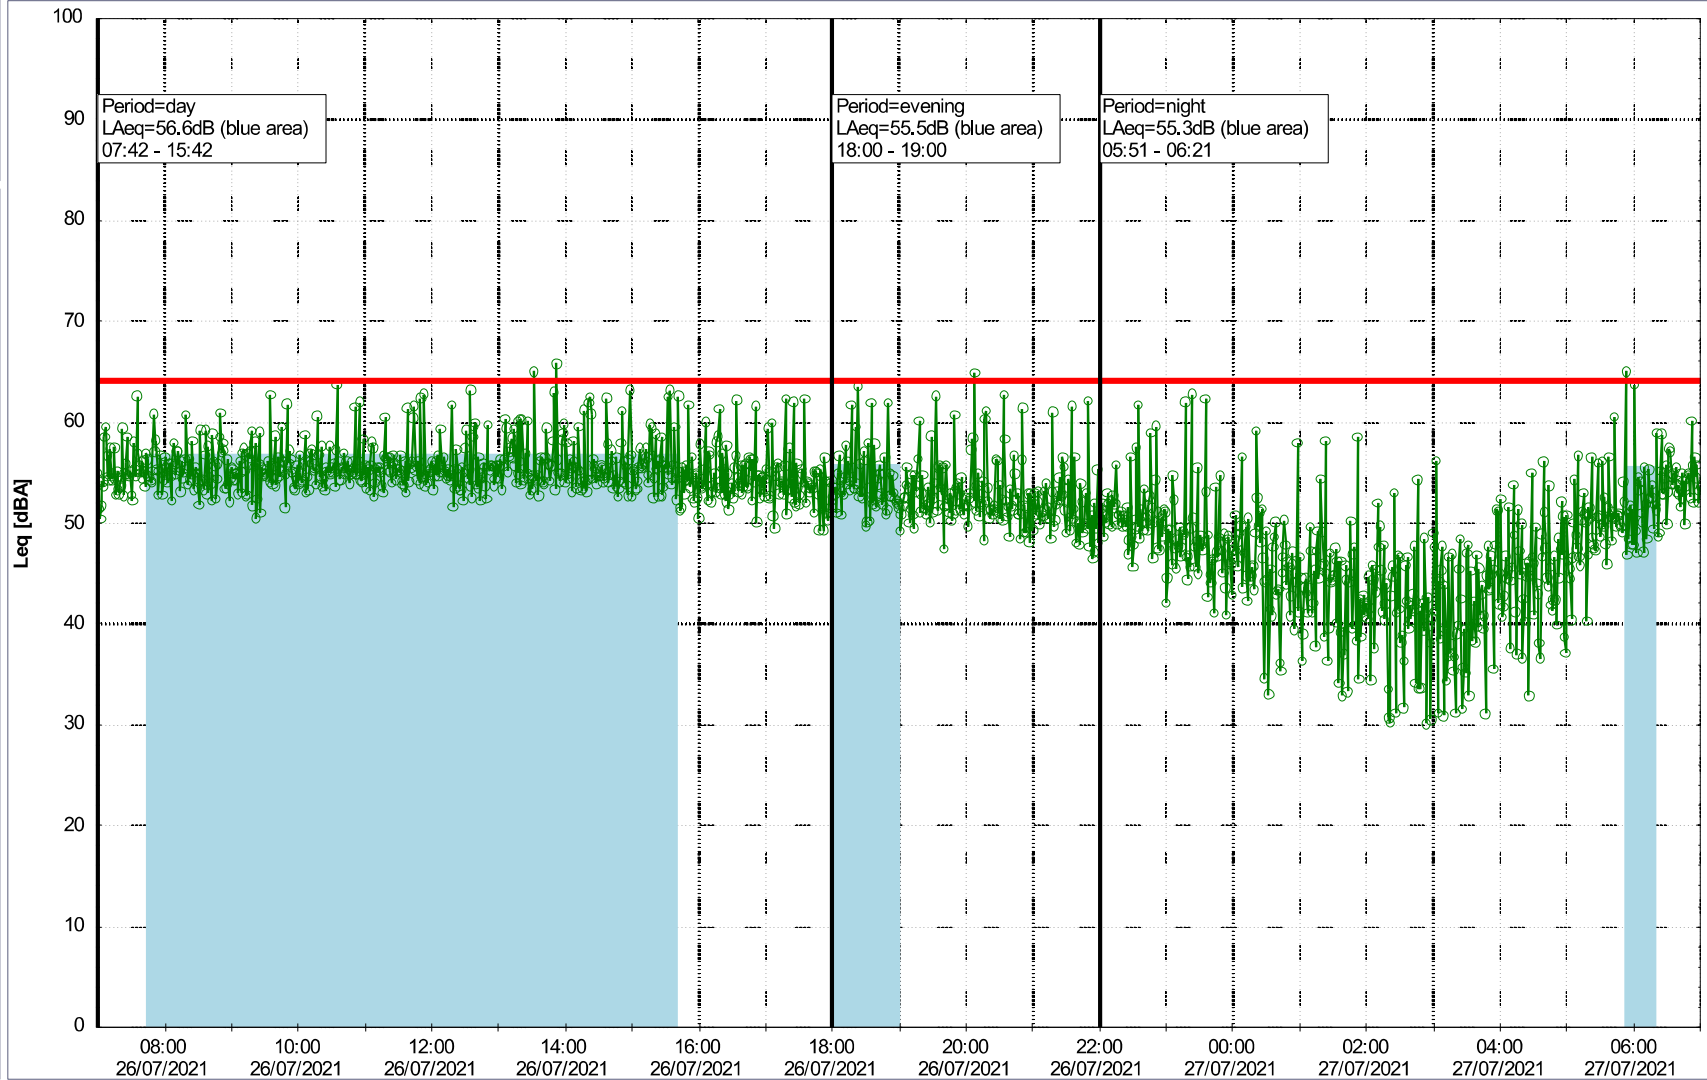

Noise Time Related Diagram

26/07/2021
27/07/2021

○○○○ GAB_NS01