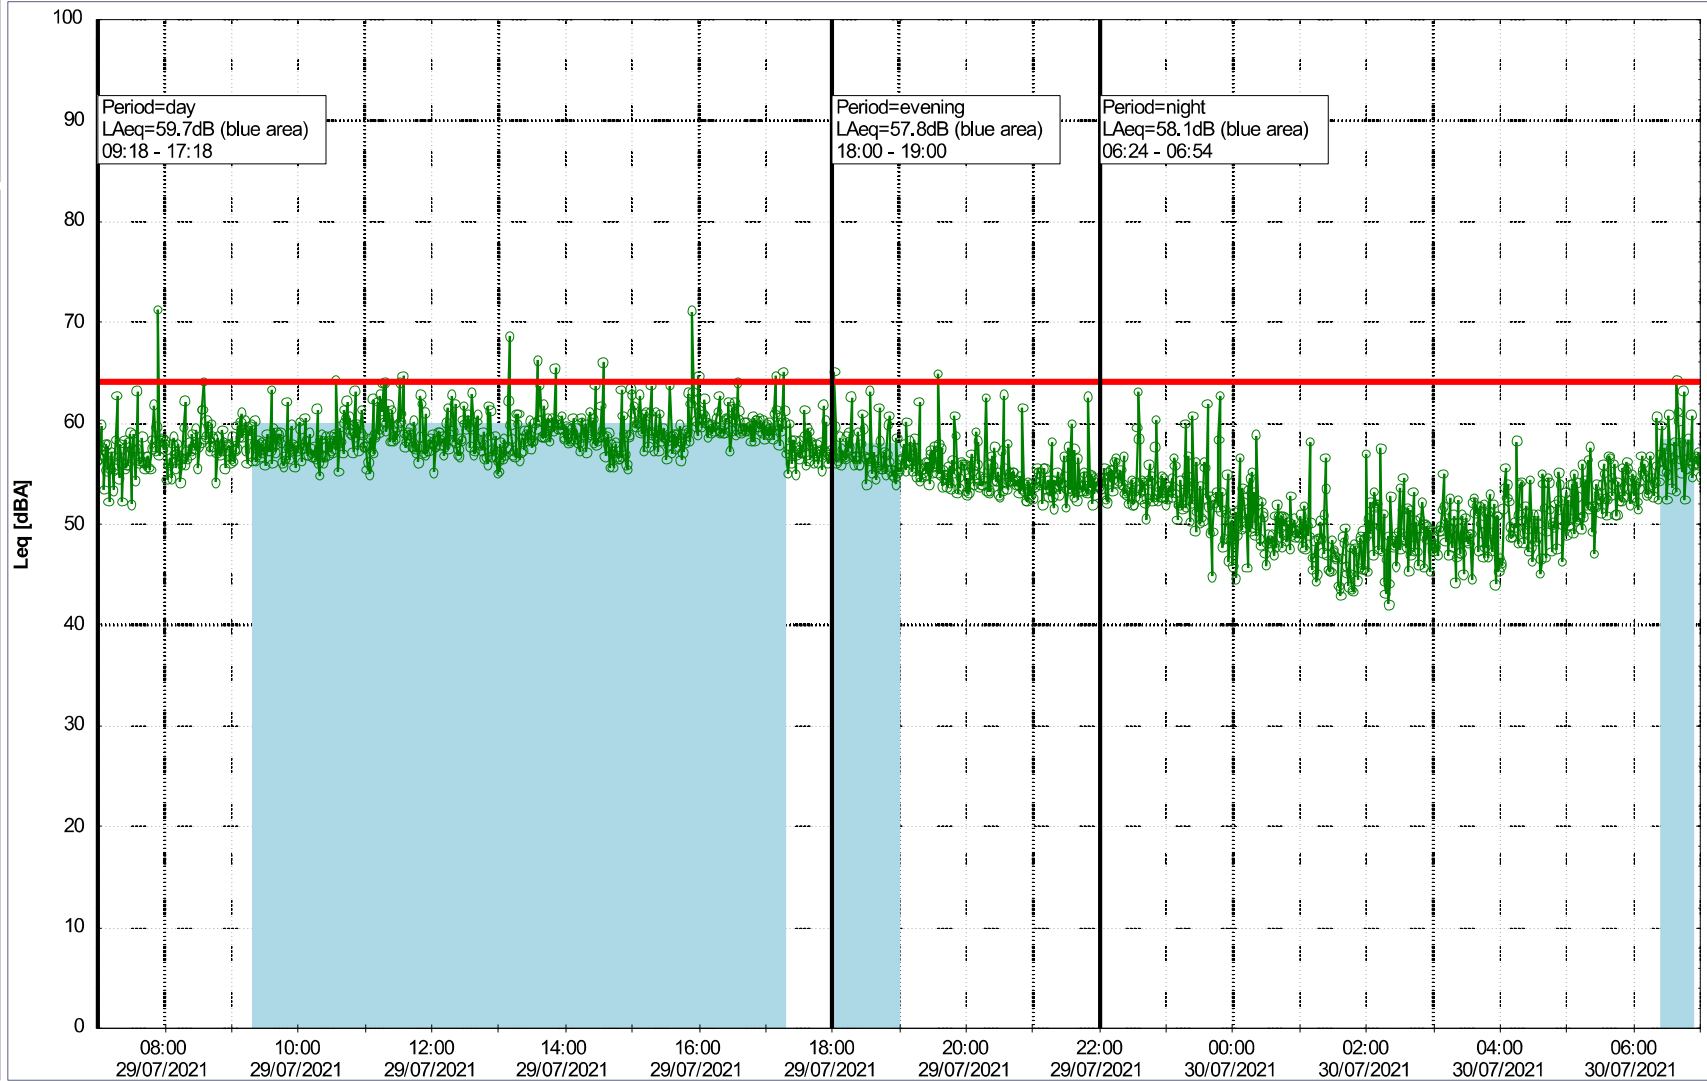

○○○○ GAB_NS01

Noise Time Related Diagram

27/07/2021
28/07/2021

Project: Kronos Sydhavnen
Construction: Gåsebæk
Location: N-V

Remarks

...

Noise Time Related Diagram

28/07/2021
29/07/2021

Project: Kronos Sydhavnen
Construction: Gåsebæk
Location: N-V

Plan View

○○○○ GAB_NS01

Noise Time Related Diagram

29/07/2021
30/07/2021

Project: Kronos Sydhavnen
Construction: Gåsebæk
Location: N-V

30/07/2021
31/07/2021

Remarks

...

Noise Time Related Diagram

○○○○ GAB_NS01

Project: Kronos Sydhavnen
Construction: Gåsebæk
Location: N-V

31/07/2021
01/08/2021

Plan View

Noise Time Related Diagram

○○○○ GAB_NS01

Remarks

...

Project: Kronos Sydhavnen
Construction: Gåsebæk
Location: N-V

Plan View

Remarks

...

Noise Time Related Diagram