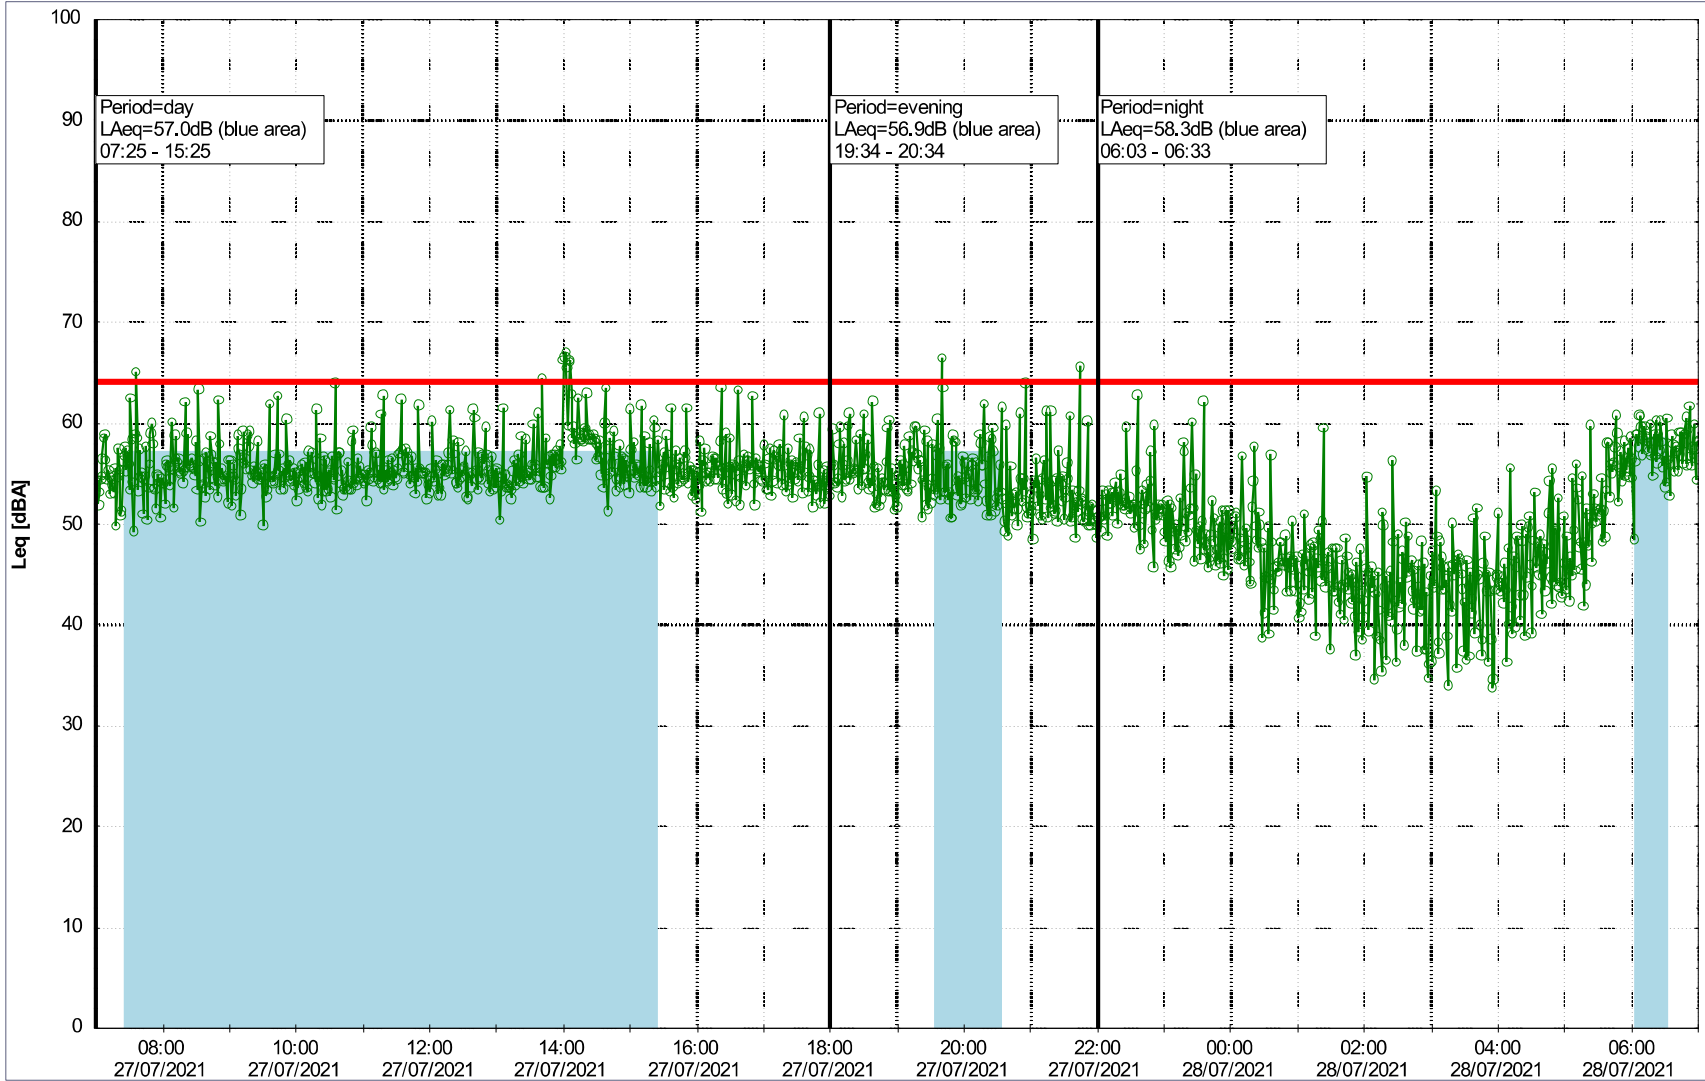

Noise Time Related Diagram

27/07/2021
28/07/2021