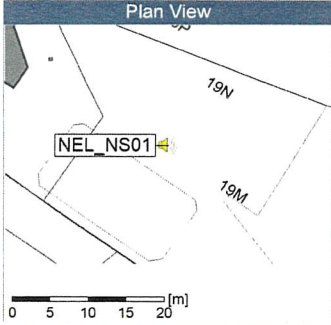

Project: Kronos Sydhavnen
Construction: Ny Ellebjerg
Location: N-V

14/10/2019
15/10/2019

Noise Time Related Diagram

NEL_NS01

Project: Kronos Sydhavnen
Construction: Ny Ellebjerg
Location: N-V

15/10/2019
16/10/2019