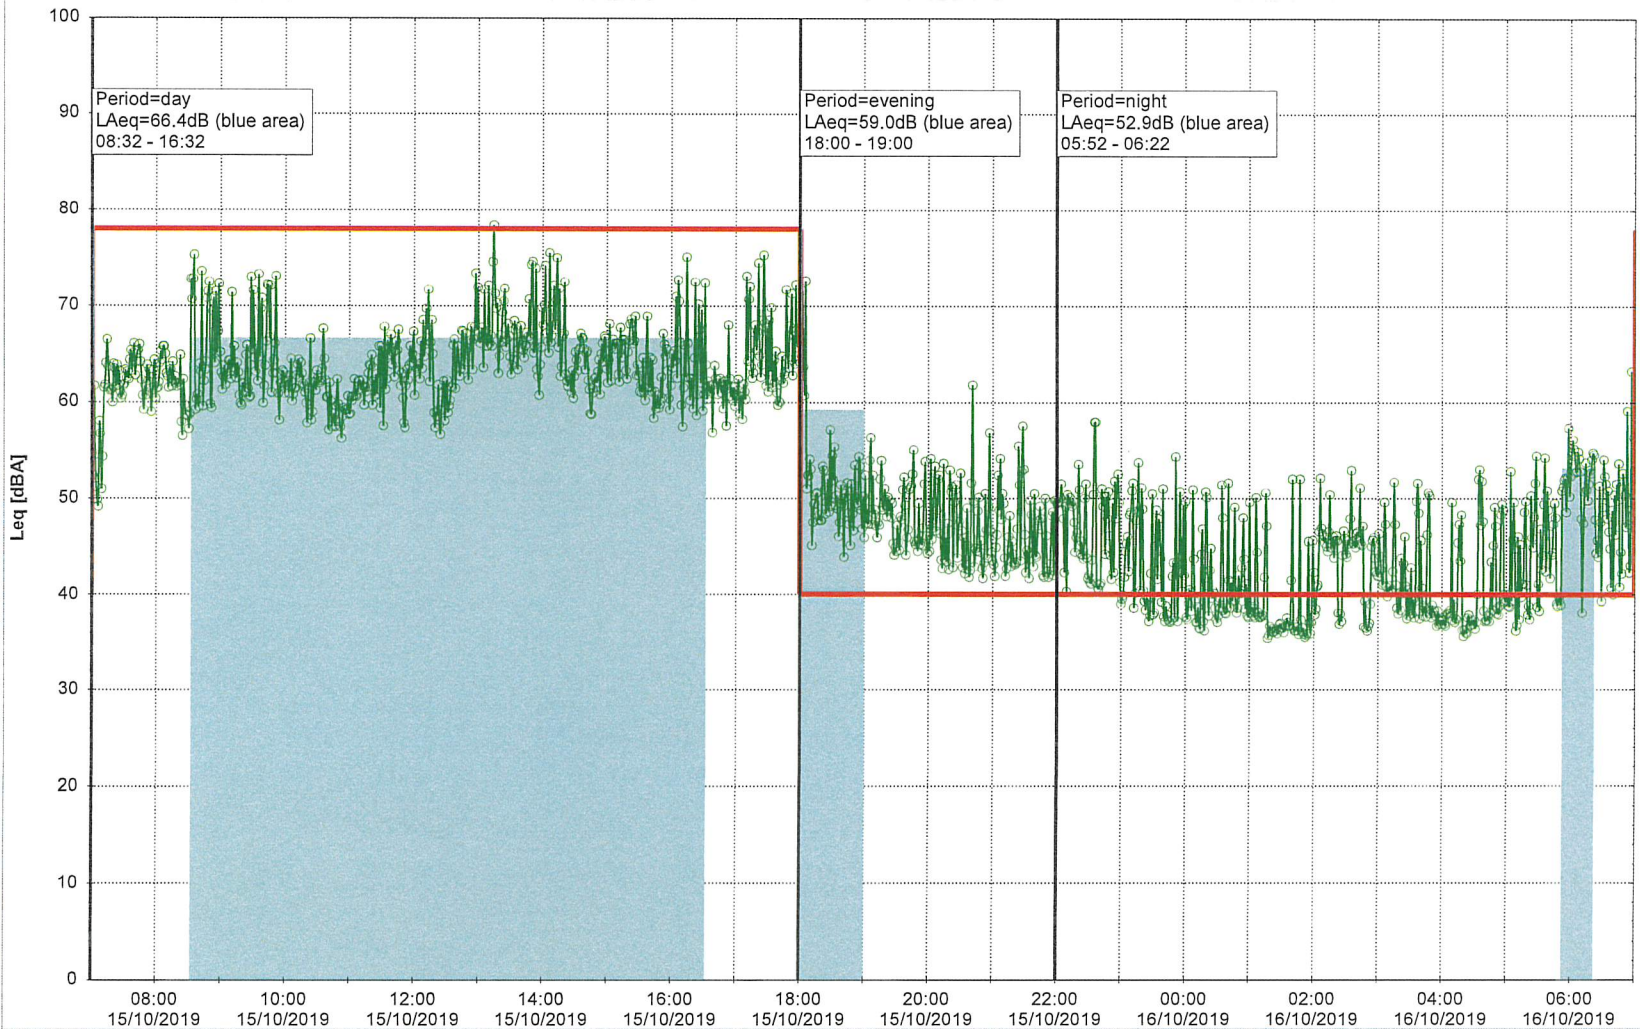

Project: Kronos Sydhavnen
Construction: Ny Ellebjerg
Location: N-V

14/10/2019
15/10/2019

Noise Time Related Diagram

NEL_NS01

Project: Kronos Sydhavnen
Construction: Ny Ellebjerg
Location: N-V

15/10/2019
16/10/2019

Noise Time Related Diagram

○○○ NEL_NS01

Project: Kronos Sydhavnen
Construction: Ny Ellebjerg
Location: N-V

16/10/2019
17/10/2019

Noise Time Related Diagram

NEL_NS01

Project: Kronos Sydhavnen
Construction: Ny Ellebjerg
Location: N-V

17/10/2019
18/10/2019

Noise Time Related Diagram

NEL_NS01

Project: Kronos Sydhavnen
Construction: Ny Ellebjerg
Location: N-V

18/10/2019
19/10/2019

Noise Time Related Diagram

NEL_NS01

Project: Kronos Sydhavnen
Construction: Ny Ellebjerg
Location: N-V

19/10/2019
20/10/2019

Noise Time Related Diagram

NEL_NS01

Project: Kronos Sydhavnen
Construction: Ny Ellebjerg
Location: N-V

20/10/2019
21/10/2019

Remarks

...

Noise Time Related Diagram