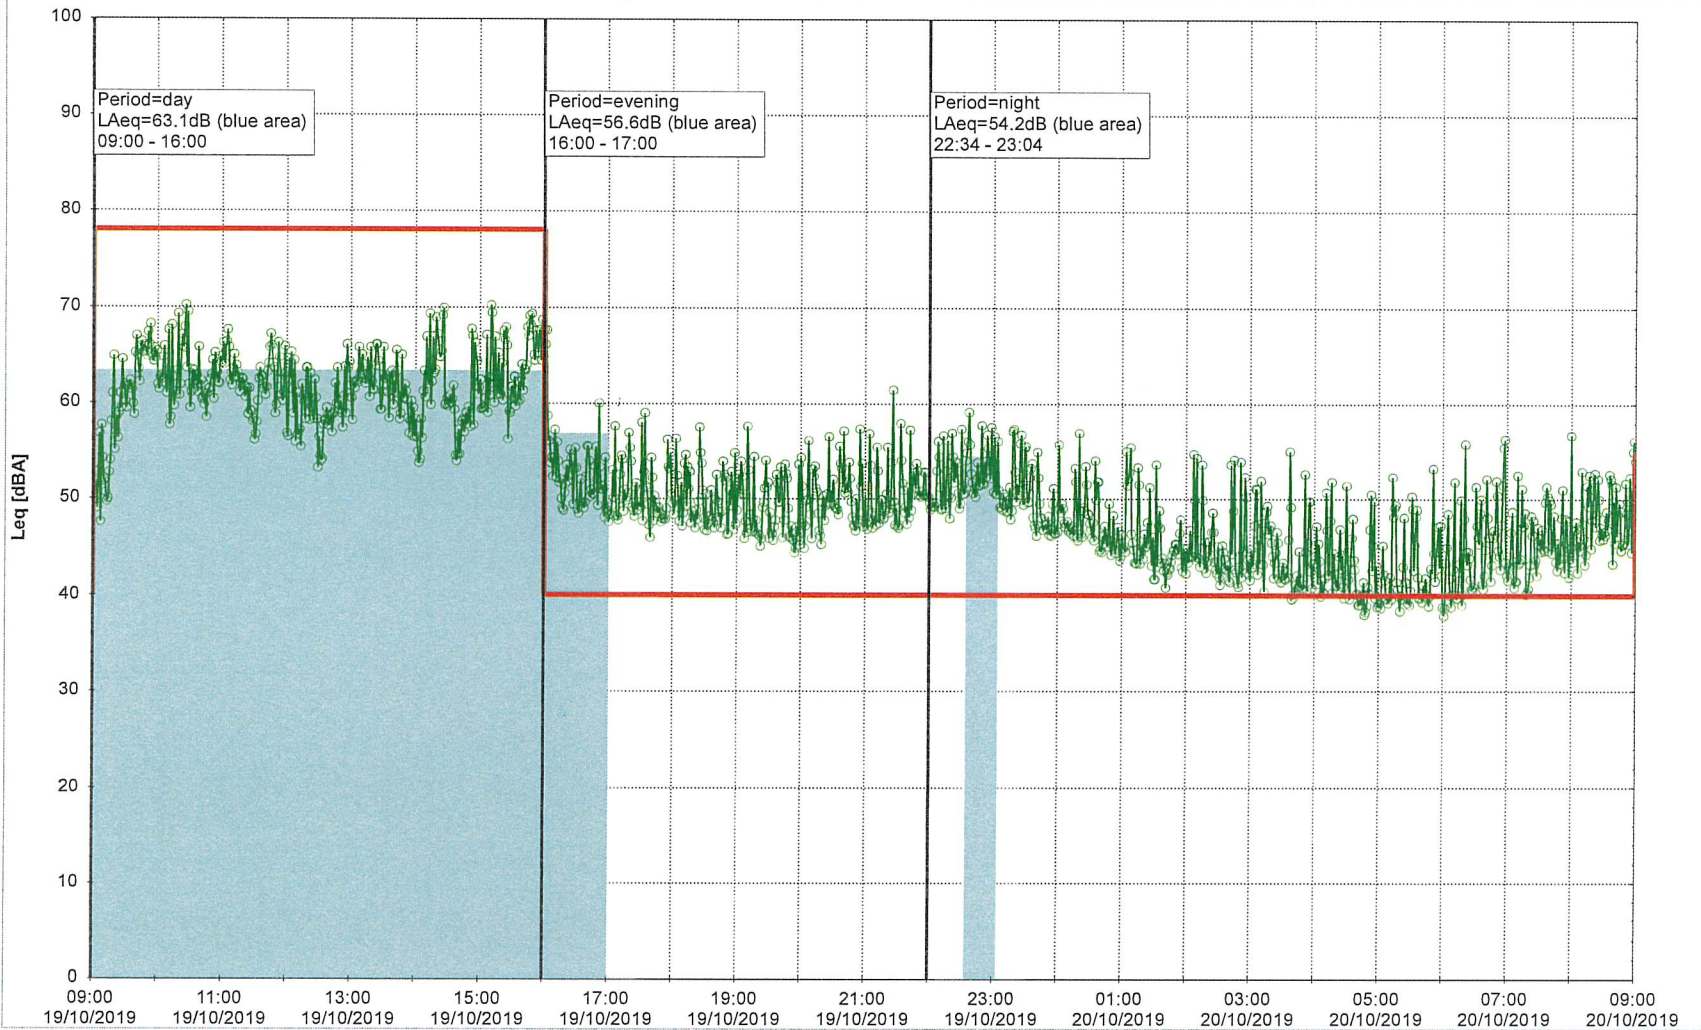

17/10/2019
18/10/2019

Noise Time Related Diagram

NEL_NS01

Project: Kronos Sydhavnen
Construction: Ny Ellebjerg
Location: N-V

18/10/2019
19/10/2019

Noise Time Related Diagram

NEL_NS01

Project: Kronos Sydhavnen
Construction: Ny Ellebjerg
Location: N-V

19/10/2019
20/10/2019

Noise Time Related Diagram

NEL_NS01

Project: Kronos Sydhavnen
Construction: Ny Ellebjerg
Location: N-V

20/10/2019
21/10/2019

Remarks

...

Noise Time Related Diagram