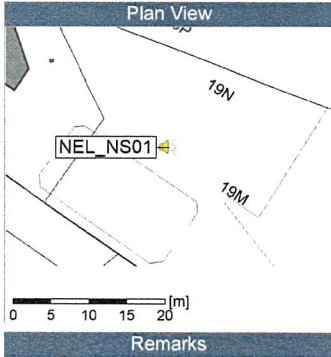

Project: Kronos Sydhavnen
Construction: Ny Ellebjerg
Location: N-V

14/10/2019
15/10/2019