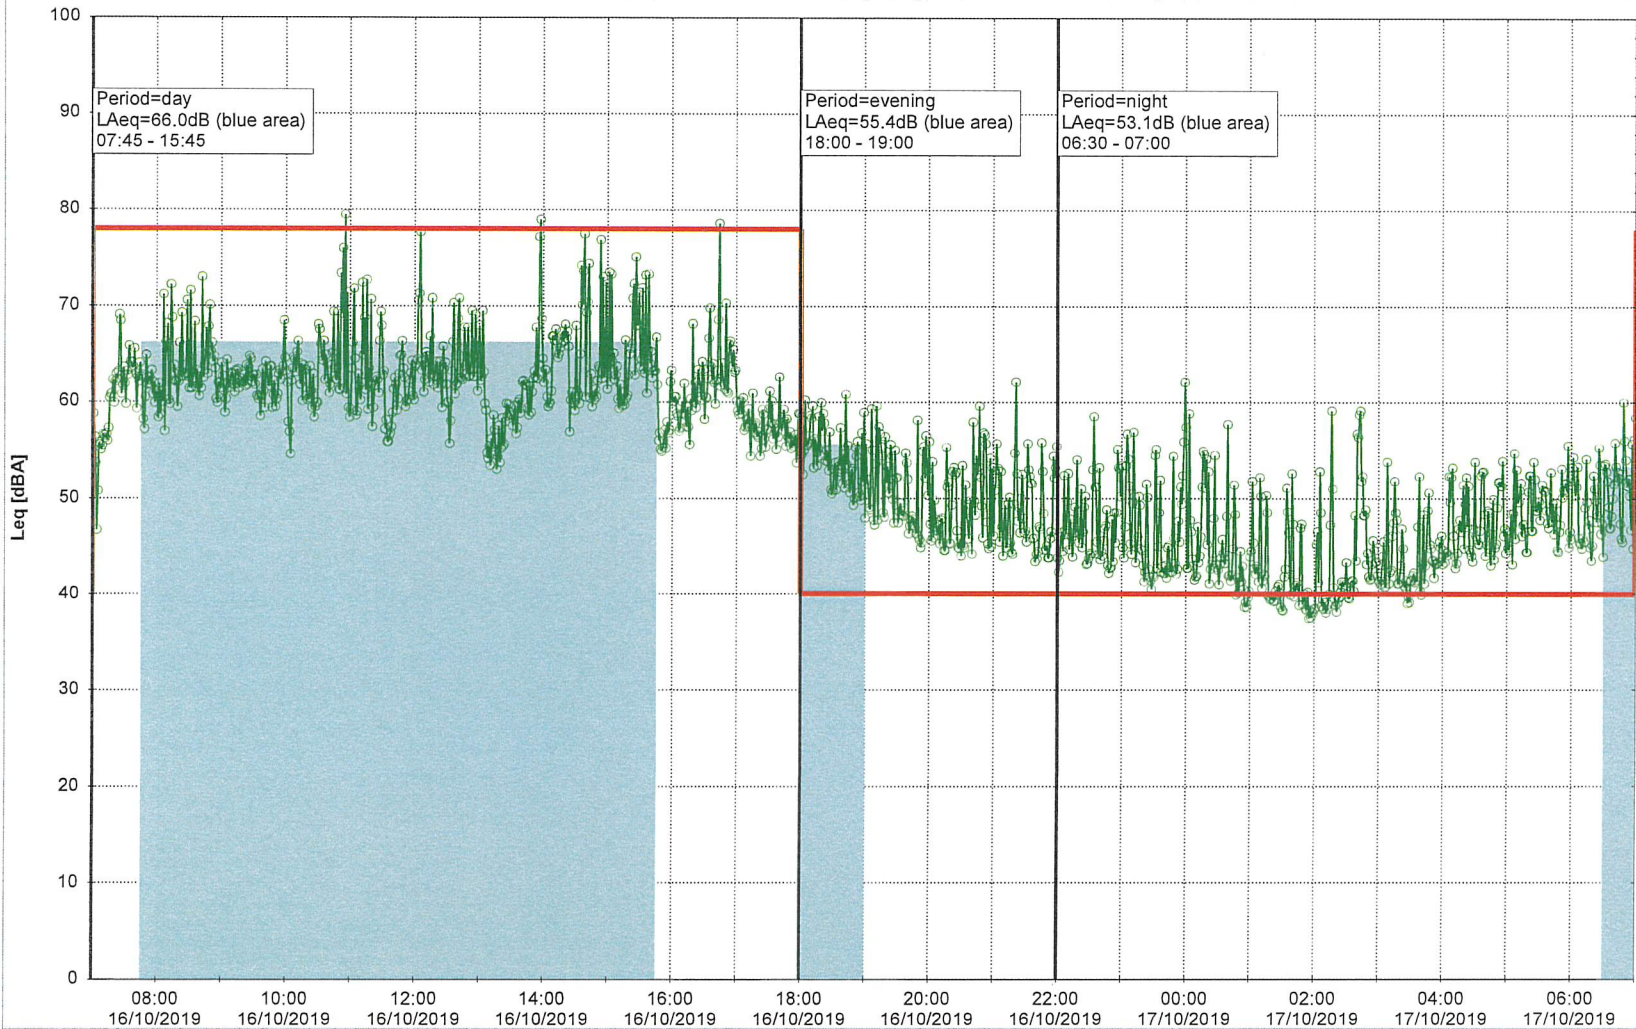

Noise Time Related Diagram

○○○ NEL_NS01

Project: Kronos Sydhavnen
Construction: Ny Ellebjerg
Location: N-V

16/10/2019
17/10/2019

Noise Time Related Diagram

NEL_NS01

Project: Kronos Sydhavnen
Construction: Ny Ellebjerg
Location: N-V

17/10/2019
18/10/2019

Noise Time Related Diagram

NEL_NS01

Project: Kronos Sydhavnen
Construction: Ny Ellebjerg
Location: N-V

18/10/2019
19/10/2019

Noise Time Related Diagram

NEL_NS01

Project: Kronos Sydhavnen
Construction: Ny Ellebjerg
Location: N-V

19/10/2019
20/10/2019

Noise Time Related Diagram

NEL_NS01

Project: Kronos Sydhavnen
Construction: Ny Ellebjerg
Location: N-V

20/10/2019
21/10/2019

Remarks

...

Noise Time Related Diagram