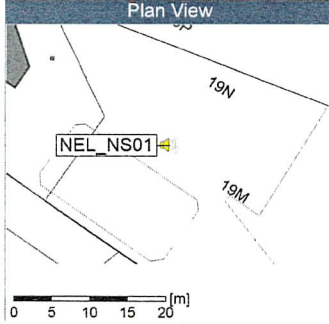

17/10/2019
18/10/2019

Noise Time Related Diagram

NEL_NS01

Project: Kronos Sydhavnen
Construction: Ny Ellebjerg
Location: N-V

18/10/2019
19/10/2019

Noise Time Related Diagram

NEL_NS01

Project: Kronos Sydhavnen
Construction: Ny Ellebjerg
Location: N-V