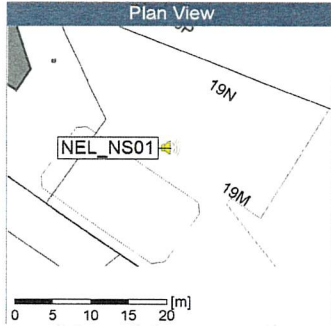

Project: Kronos Sydhavnen
Construction: Ny Ellebjerg
Location: N-V

17/10/2019
18/10/2019

Noise Time Related Diagram

NEL_NS01