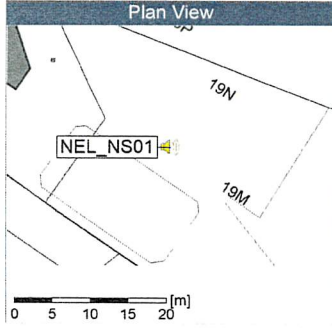

Project: Kronos Sydhavnen
Construction: Ny Ellebjerg
Location: N-V

19/10/2019
20/10/2019