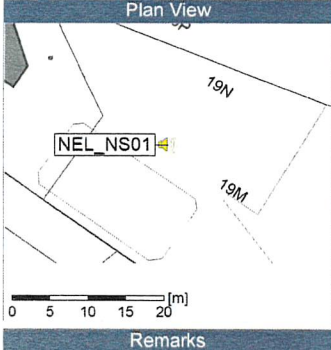

Noise Time Related Diagram

○○○ NEL_NS01

Project: Kronos Sydhavnen
Construction: Ny Ellebjerg
Location: N-V

16/10/2019
17/10/2019

Noise Time Related Diagram

NEL_NS01

Project: Kronos Sydhavnen
Construction: Ny Ellebjerg
Location: N-V