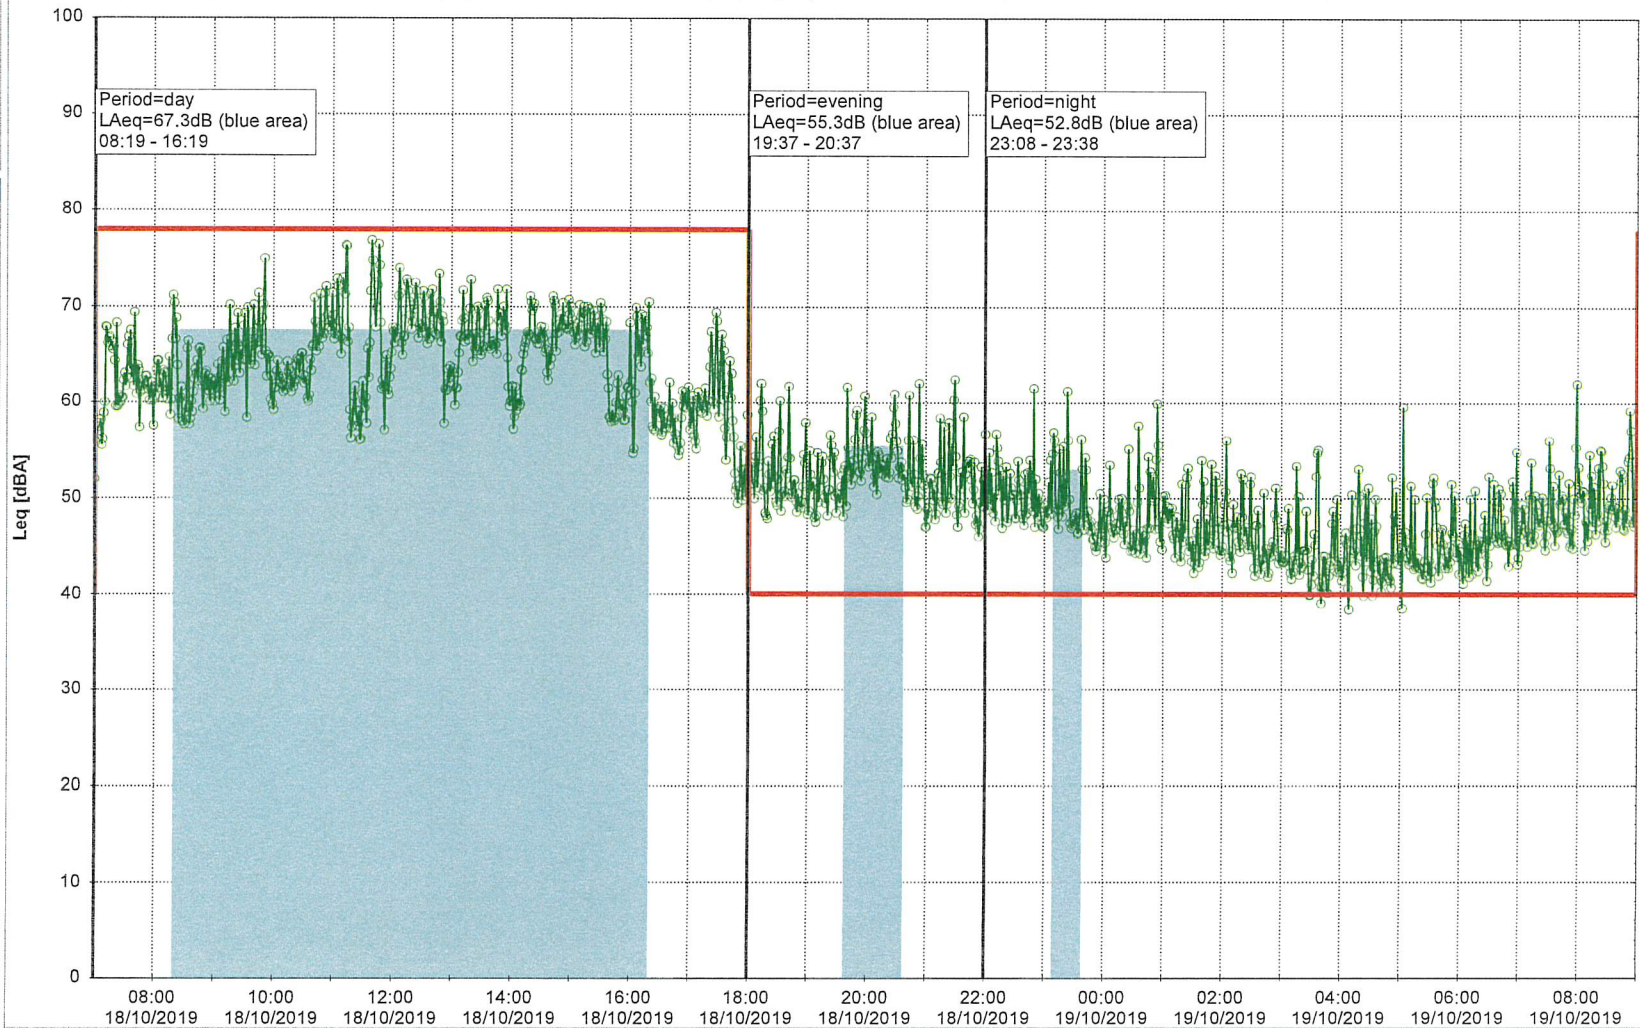

Noise Time Related Diagram

○○○ NEL_NS01

Project: Kronos Sydhavnen
Construction: Ny Ellebjerg
Location: N-V

16/10/2019
17/10/2019

Noise Time Related Diagram

NEL_NS01

Project: Kronos Sydhavnen
Construction: Ny Ellebjerg
Location: N-V

17/10/2019
18/10/2019

Noise Time Related Diagram

NEL_NS01

Project: Kronos Sydhavnen
Construction: Ny Ellebjerg
Location: N-V

18/10/2019
19/10/2019

Noise Time Related Diagram

NEL_NS01

Project: Kronos Sydhavnen
Construction: Ny Ellebjerg
Location: N-V

19/10/2019
20/10/2019

Noise Time Related Diagram

NEL_NS01

Project: Kronos Sydhavnen
Construction: Ny Ellebjerg
Location: N-V

20/10/2019
21/10/2019

Remarks

...

Noise Time Related Diagram