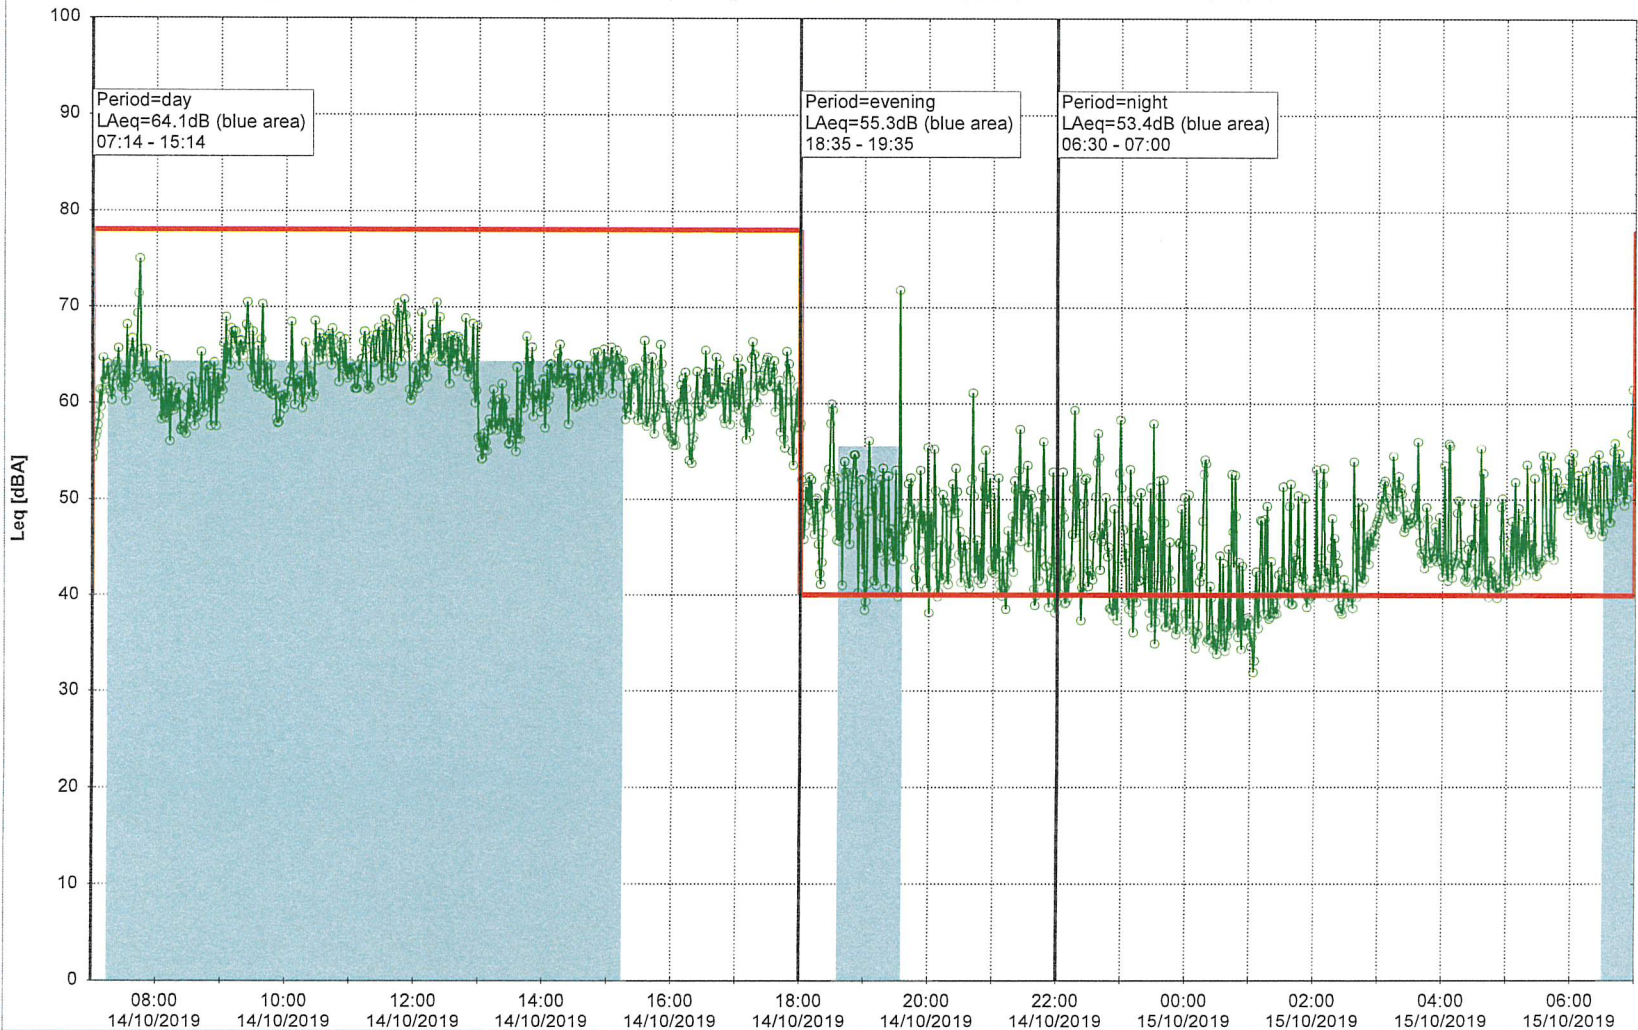

Project: Kronos Sydhavnen
Construction: Ny Ellebjerg
Location: N-V

14/10/2019
15/10/2019

Noise Time Related Diagram

NEL_NS01

Project: Kronos Sydhavnen
Construction: Ny Ellebjerg
Location: N-V

15/10/2019
16/10/2019

Noise Time Related Diagram

○○○ NEL_NS01

Project: Kronos Sydhavnen
Construction: Ny Ellebjerg
Location: N-V

16/10/2019
17/10/2019

Noise Time Related Diagram

NEL_NS01

Project: Kronos Sydhavnen
Construction: Ny Ellebjerg
Location: N-V

17/10/2019
18/10/2019

Noise Time Related Diagram

NEL_NS01

Project: Kronos Sydhavnen
Construction: Ny Ellebjerg
Location: N-V

18/10/2019
19/10/2019

Noise Time Related Diagram

NEL_NS01

Project: Kronos Sydhavnen
Construction: Ny Ellebjerg
Location: N-V

19/10/2019
20/10/2019

Noise Time Related Diagram

NEL_NS01

Project: Kronos Sydhavnen
Construction: Ny Ellebjerg
Location: N-V

20/10/2019
21/10/2019

Remarks

...

Noise Time Related Diagram