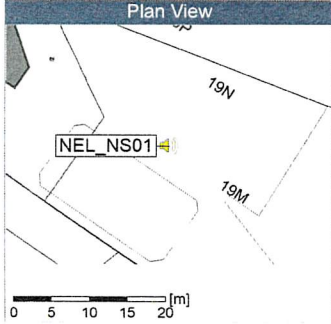

19/10/2019
20/10/2019

Noise Time Related Diagram

NEL_NS01

Project: Kronos Sydhavnen
Construction: Ny Ellebjerg
Location: N-V

20/10/2019
21/10/2019

Remarks

...

Noise Time Related Diagram