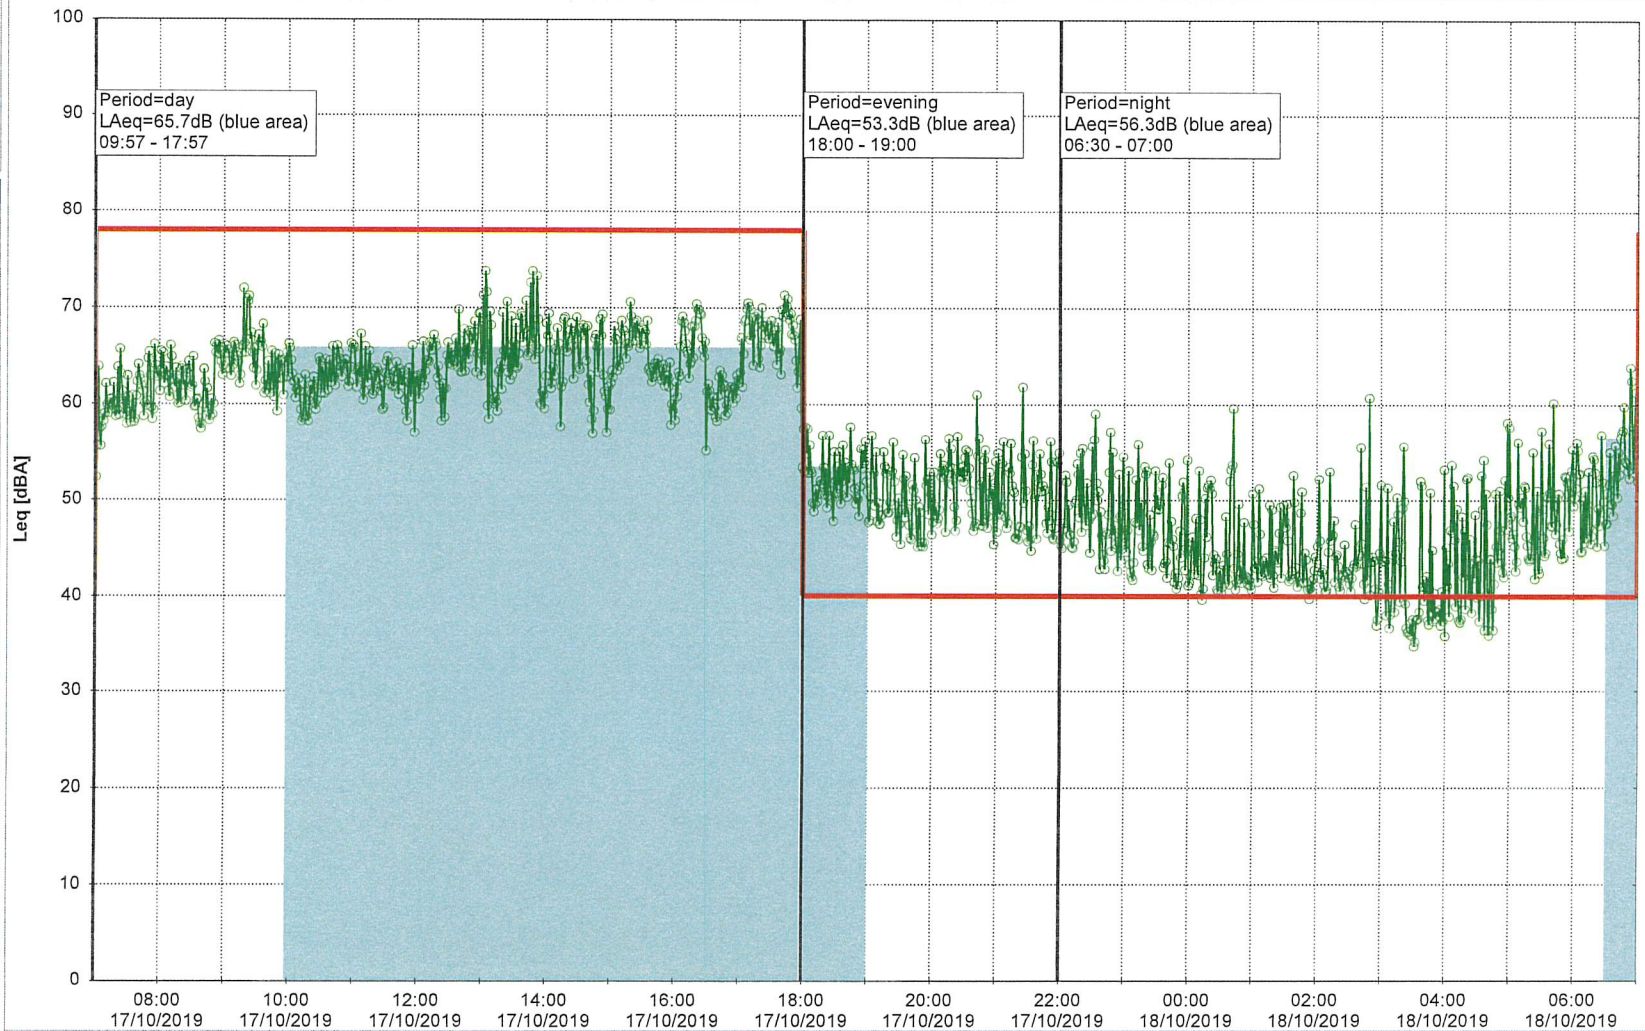

Noise Time Related Diagram

○○○ NEL_NS01

Project: Kronos Sydhavnen
Construction: Ny Ellebjerg
Location: N-V

16/10/2019
17/10/2019

Noise Time Related Diagram

NEL_NS01

Project: Kronos Sydhavnen
Construction: Ny Ellebjerg
Location: N-V

17/10/2019
18/10/2019

Noise Time Related Diagram

NEL_NS01

Project: Kronos Sydhavnen
Construction: Ny Ellebjerg
Location: N-V

18/10/2019
19/10/2019

Noise Time Related Diagram

NEL_NS01

Project: Kronos Sydhavnen
Construction: Ny Ellebjerg
Location: N-V

19/10/2019
20/10/2019

Noise Time Related Diagram

NEL_NS01

Project: Kronos Sydhavnen
Construction: Ny Ellebjerg
Location: N-V

20/10/2019
21/10/2019

Remarks

...

Noise Time Related Diagram