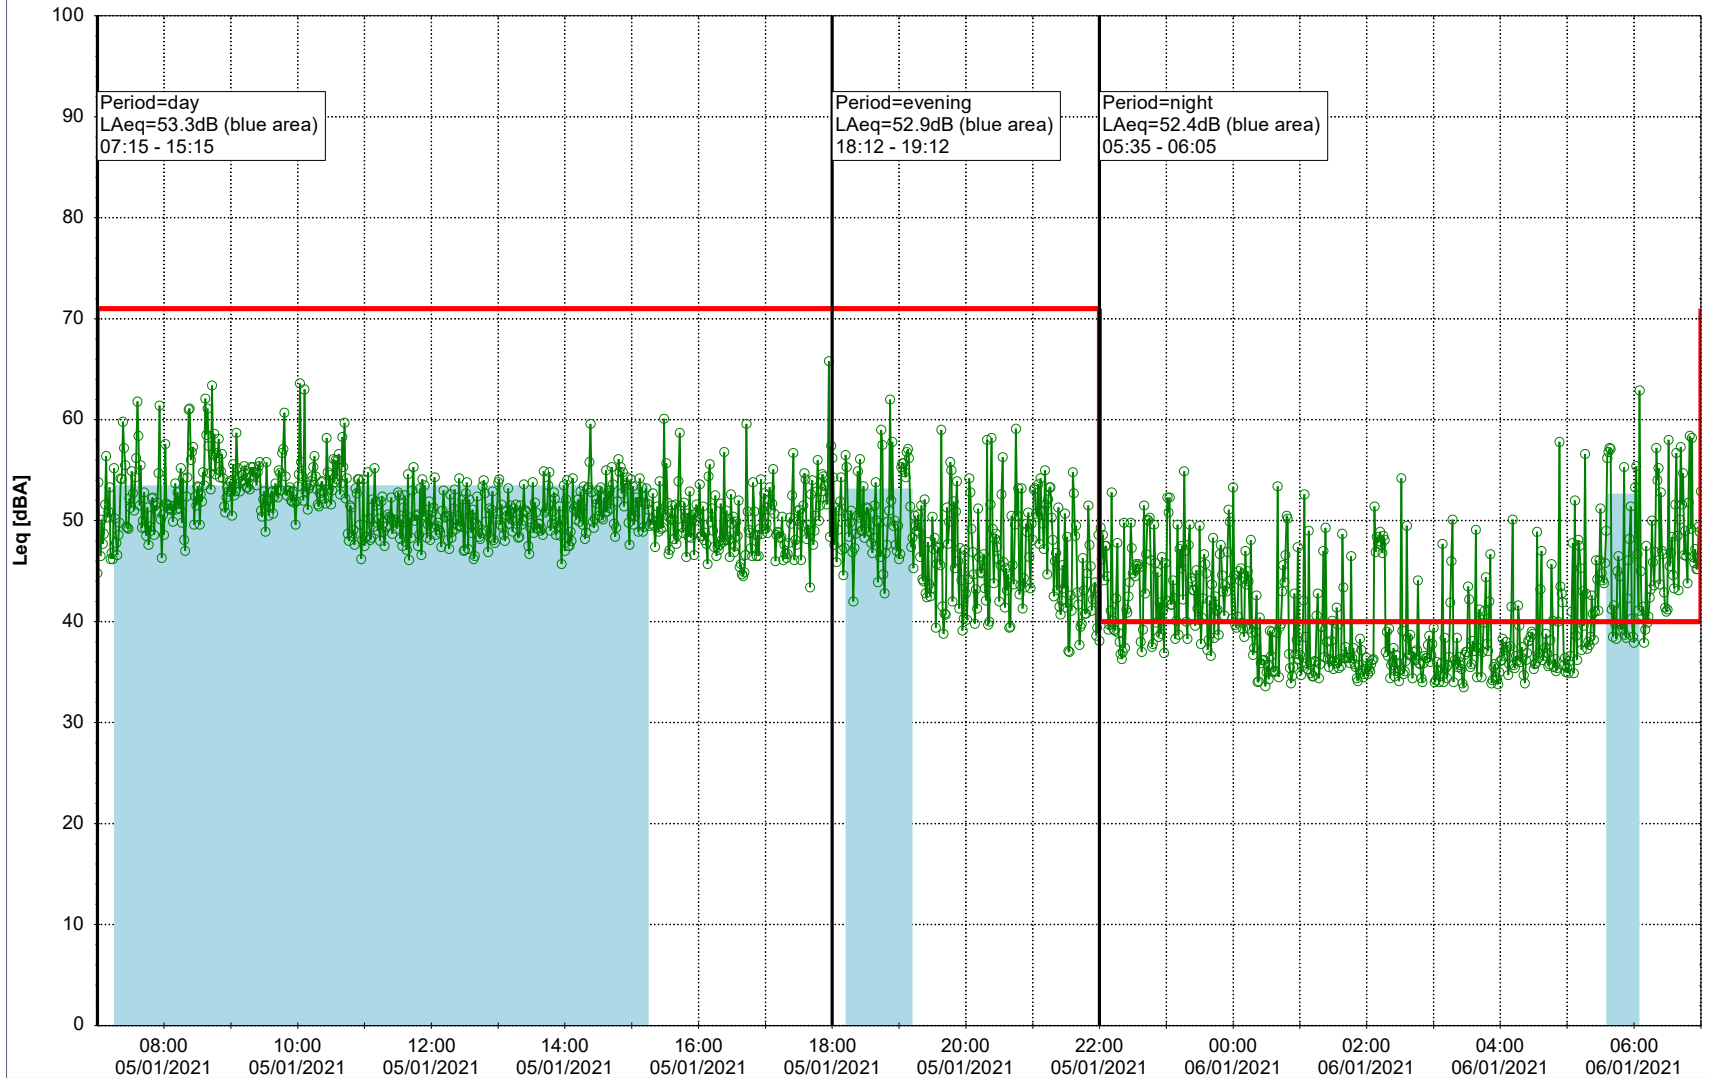

### Noise Time Related Diagram

04/01/2021

05/01/2021

○○○ NEL\_NS01

Project: Kronos Sydhavnen  
Construction: Ny Ellebjerg  
Location: N-V

Plan View

Remarks

...

### Noise Time Related Diagram

05/01/2021  
06/01/2021

○○○ NEL\_NS01

**Project:** Kronos Sydhavnen  
**Construction:** Ny Ellebjerg  
**Location:** N-V

Plan View

Remarks

...