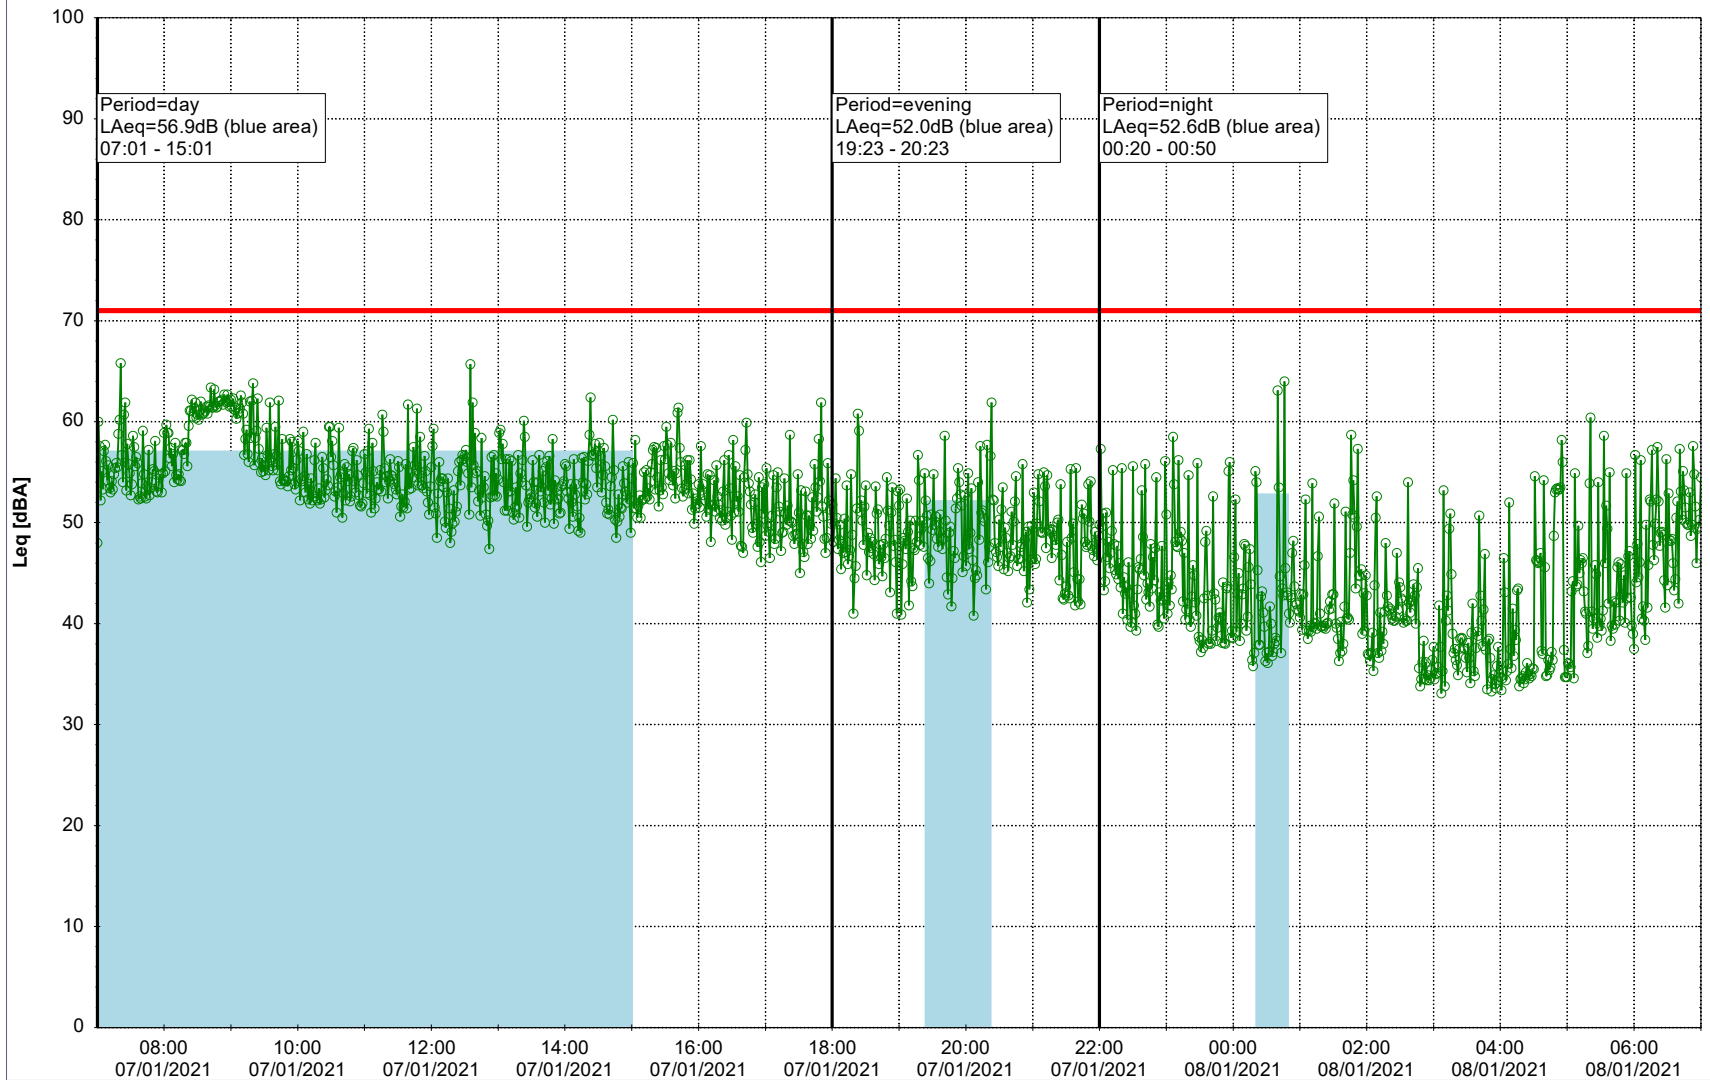

### Noise Time Related Diagram

06/01/2021  
07/01/2021

○ ○ ○ ○ NEL\_NS01

**Project:** Kronos Sydhavnen  
**Construction:** Ny Ellebjerg  
**Location:** N-V

Plan View

Remarks

...

### Noise Time Related Diagram

07/01/2021  
08/01/2021

○ NEL\_NS01

Project: Kronos Sydhavnen  
Construction: Ny Ellebjerg  
Location: N-V

Plan View

Remarks

...