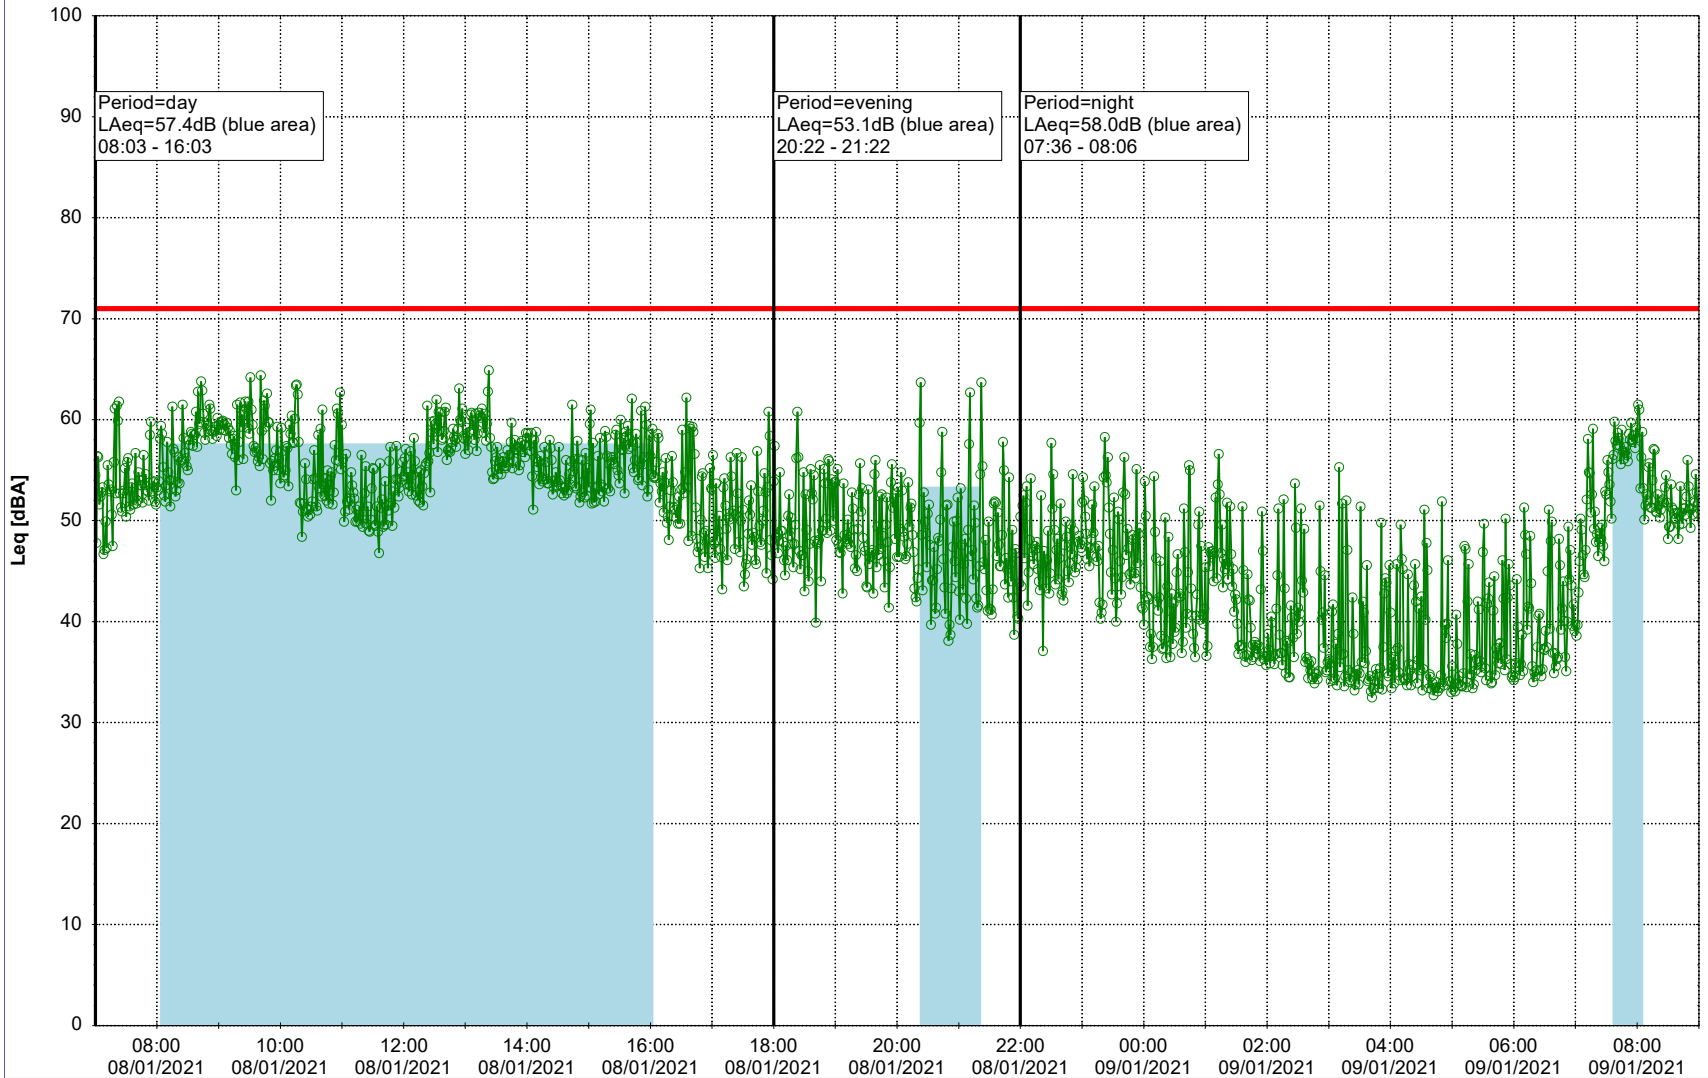

### Noise Time Related Diagram

07/01/2021  
08/01/2021

○ NEL\_NS01

Project: Kronos Sydhavnen  
Construction: Ny Ellebjerg  
Location: N-V

Plan View

Remarks

...

### Noise Time Related Diagram

08/01/2021  
09/01/2021

○ NEL\_NS01

**Project:** Kronos Sydhavnen  
**Construction:** Ny Ellebjerg  
**Location:** N-V

Plan View

Remarks

...