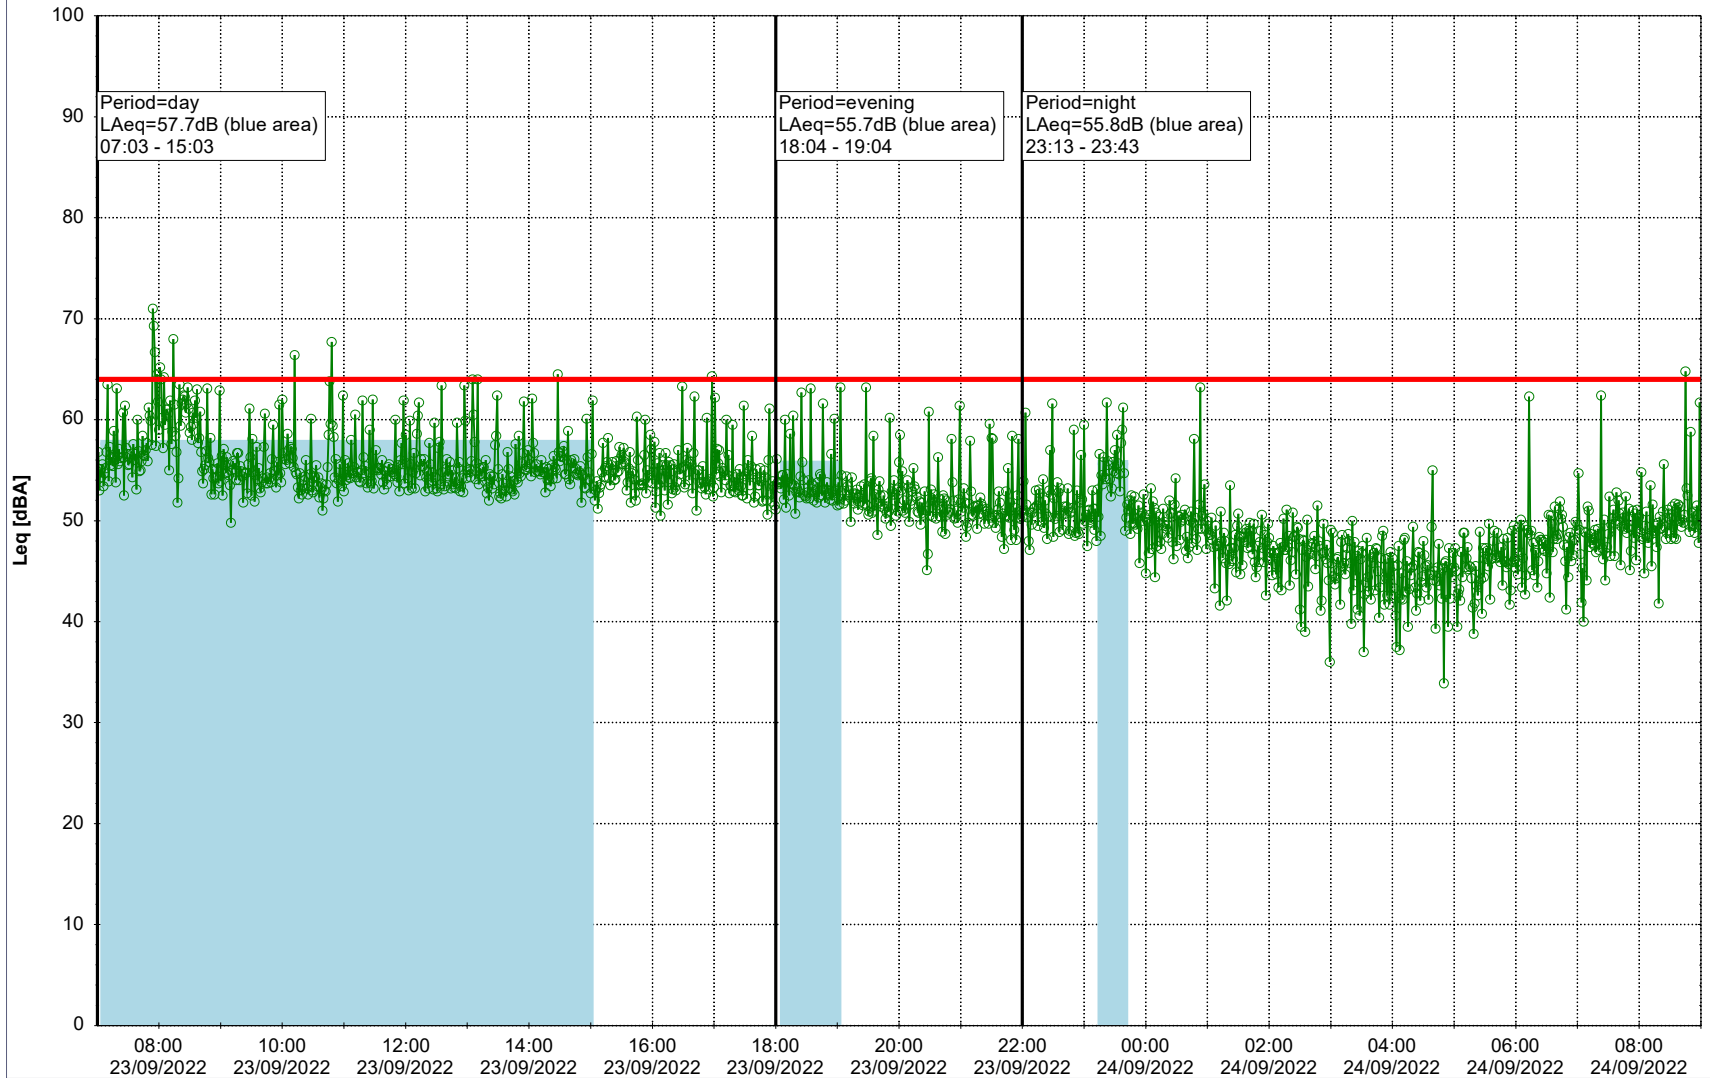

...

Noise Time Related Diagram

○○○ GAB_NS01

Project: Kronos Sydhavnen
Construction: Gåsebæk
Location: N-V

23/09/2022
24/09/2022

Plan View

Remarks

...

Noise Time Related Diagram

○○○ GAB_NS01

Project: Kronos Sydhavnen
Construction: Gåsebæk
Location: N-V

Plan View

Remarks

...

Noise Time Related Diagram

24/09/2022
25/09/2022

○○○ GAB_NS01

Project: Kronos Sydhavnen
Construction: Gåsebæk
Location: N-V

25/09/2022
26/09/2022

Plan View

Remarks

...

Noise Time Related Diagram

○○○ GAB_NS01