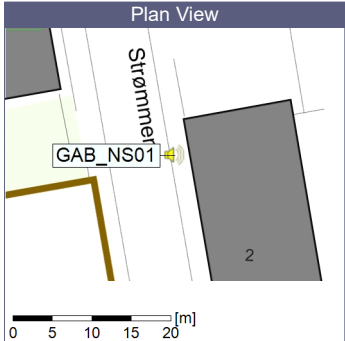

Project: Kronos Sydhavnen
Construction: Gåsebæk
Location: N-V

20/09/2022
21/09/2022