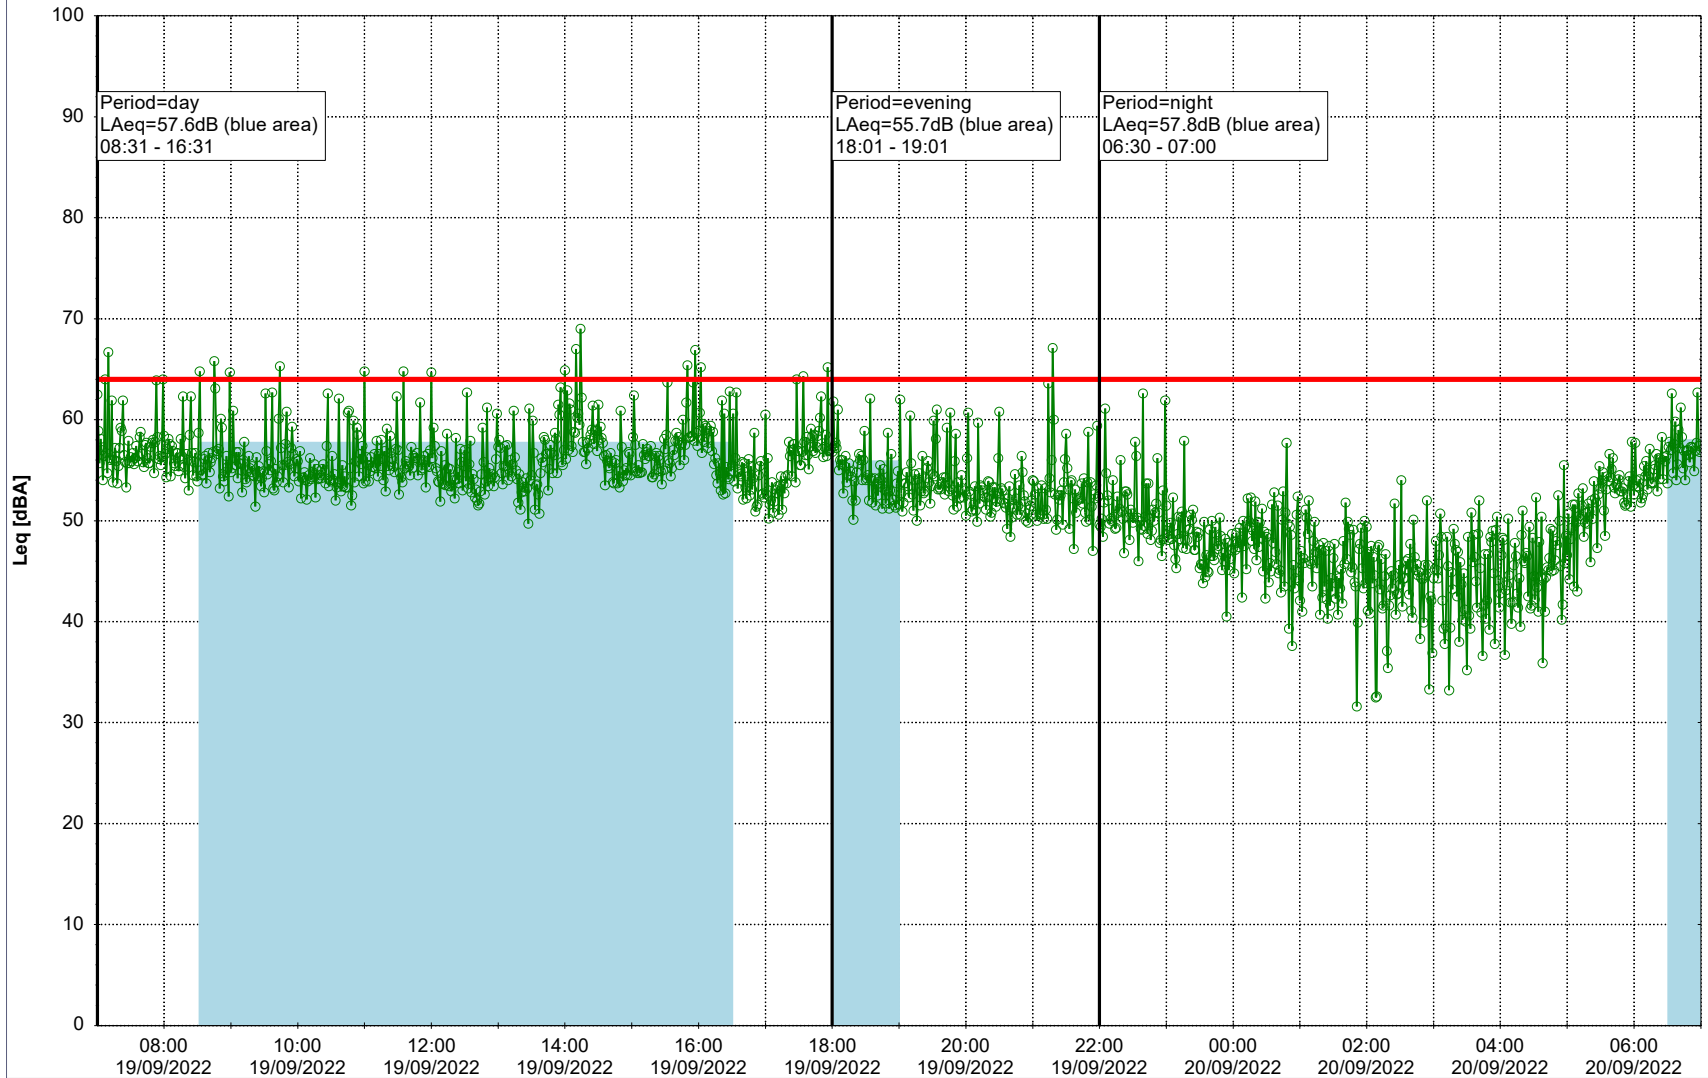

Project: Kronos Sydhavnen
Construction: Gåsebæk
Location: N-V

19/09/2022
20/09/2022

Plan View

Remarks

...

Noise Time Related Diagram

○○○ GAB_NS01

Project: Kronos Sydhavnen
Construction: Gåsebæk
Location: N-V

20/09/2022
21/09/2022

Remarks

...

Noise Time Related Diagram

○○○ GAB_NS01

Project: Kronos Sydhavnen
Construction: Gåsebæk
Location: N-V

Plan View

Remarks

...

Noise Time Related Diagram

21/09/2022
22/09/2022

○○○ GAB_NS01

Project: Kronos Sydhavnen
Construction: Gåsebæk
Location: N-V

22/09/2022
23/09/2022

Plan View

Remarks

...

Noise Time Related Diagram

○○○ GAB_NS01

Project: Kronos Sydhavnen
Construction: Gåsebæk
Location: N-V

23/09/2022
24/09/2022

Plan View

Remarks

...