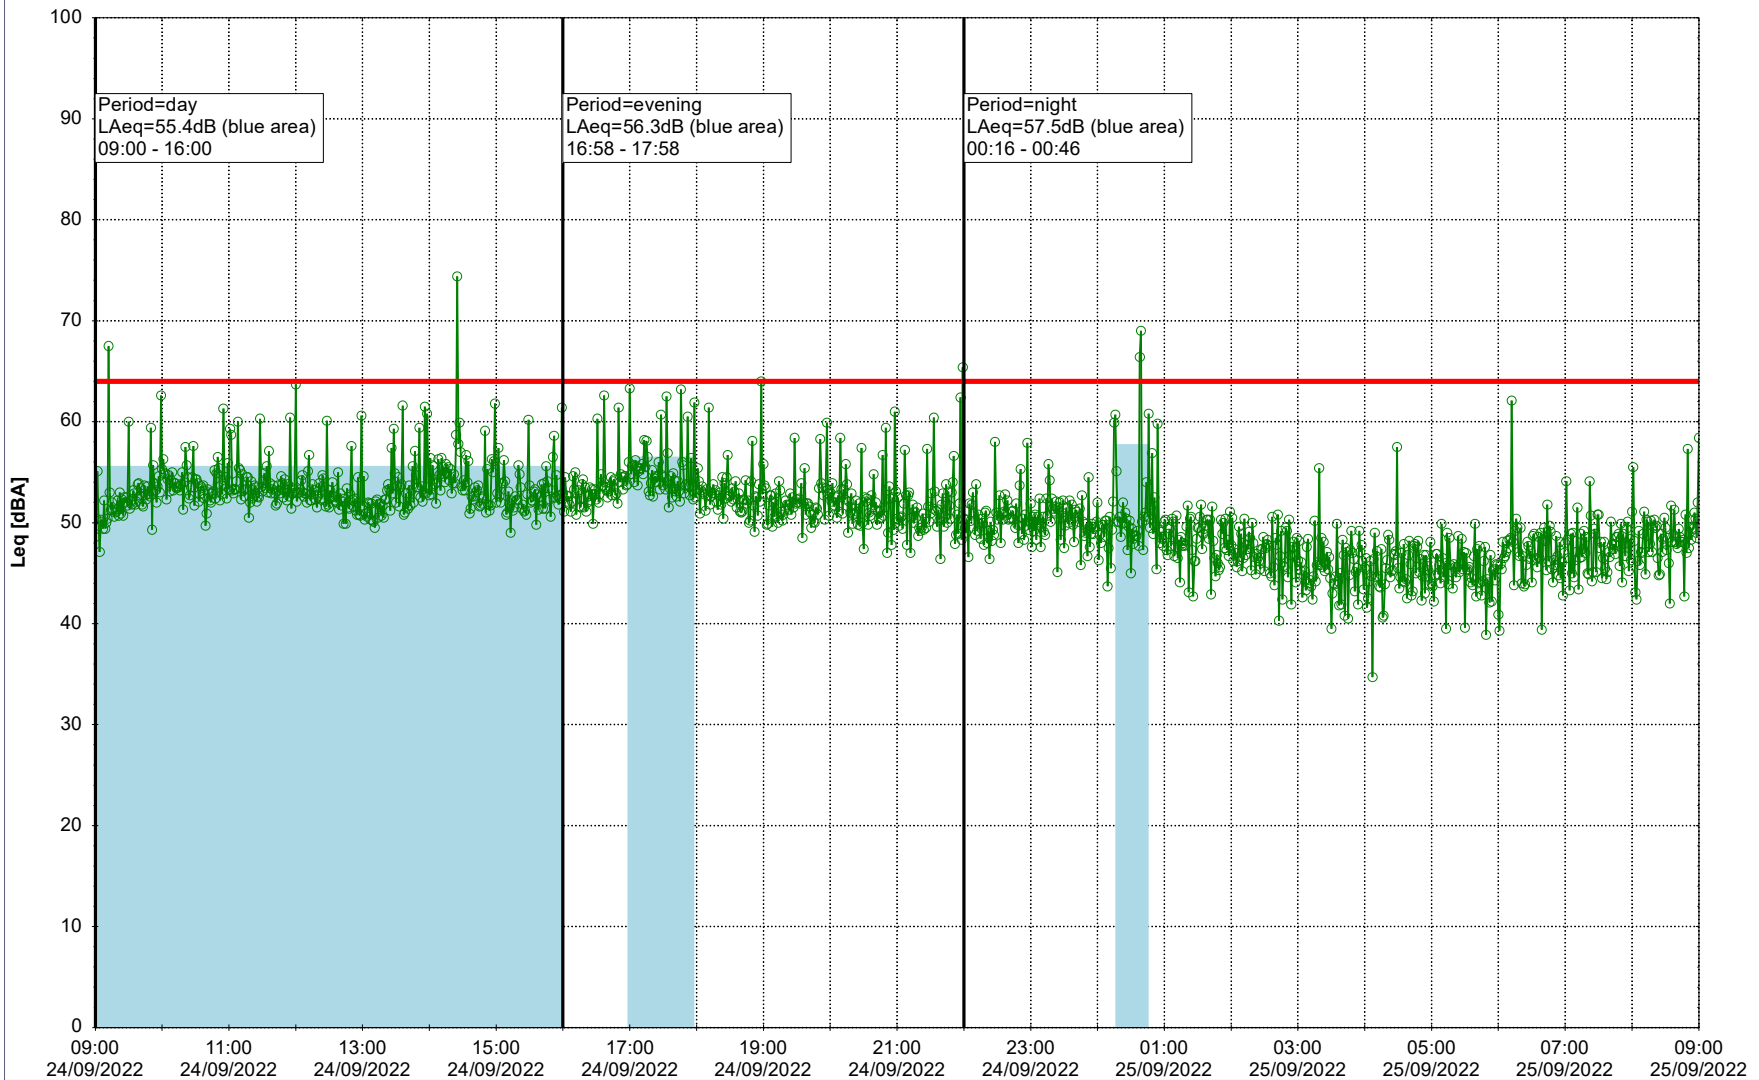

Noise Time Related Diagram

○○○ GAB_NS01

Project: Kronos Sydhavnen
Construction: Gåsebæk
Location: N-V

Plan View

Remarks

...

Noise Time Related Diagram

24/09/2022
25/09/2022

○○○ GAB_NS01

Project: Kronos Sydhavnen
Construction: Gåsebæk
Location: N-V

25/09/2022
26/09/2022

Plan View

Remarks

...

Noise Time Related Diagram

○○○ GAB_NS01