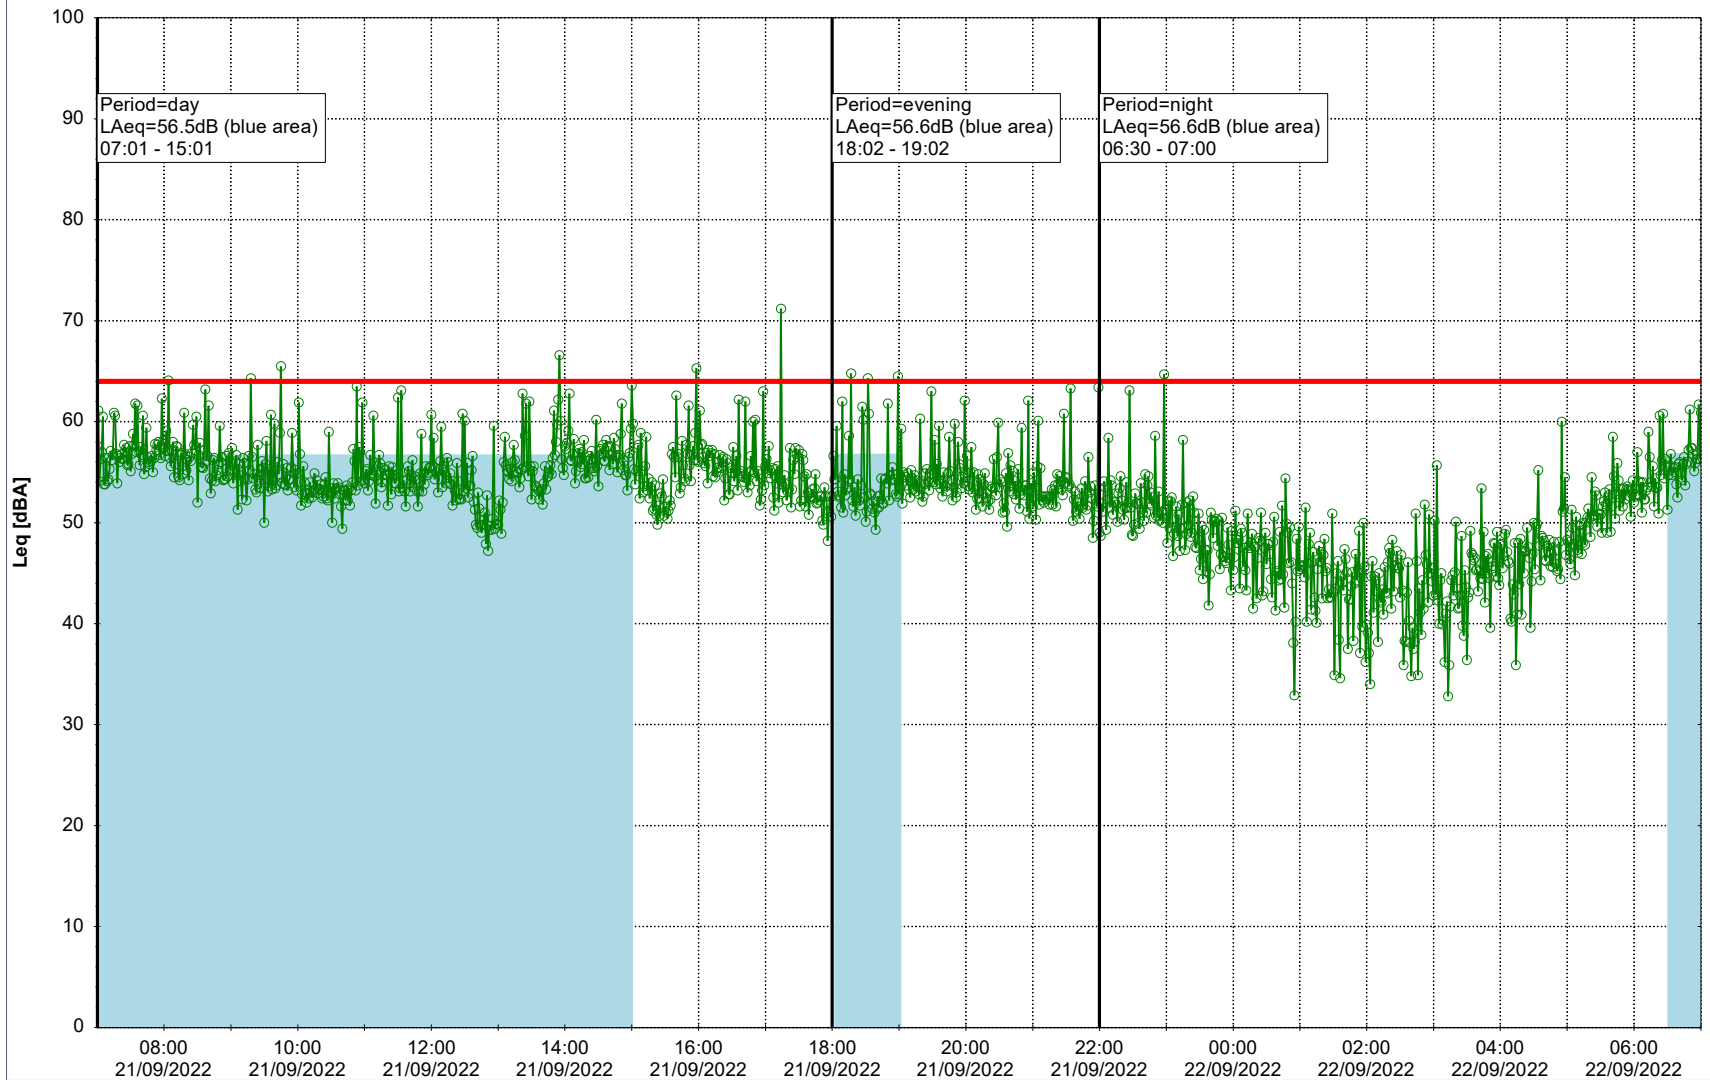

20/09/2022
21/09/2022

Remarks

...

Noise Time Related Diagram

○○○ GAB_NS01

Project: Kronos Sydhavnen
Construction: Gåsebæk
Location: N-V

Plan View

Remarks

...

Noise Time Related Diagram

21/09/2022
22/09/2022

○○○ GAB_NS01

Project: Kronos Sydhavnen
Construction: Gåsebæk
Location: N-V

22/09/2022
23/09/2022

Plan View

Remarks

...

Noise Time Related Diagram

○○○ GAB_NS01

Project: Kronos Sydhavnen
Construction: Gåsebæk
Location: N-V

23/09/2022
24/09/2022

Plan View

Remarks

...

Noise Time Related Diagram

○○○ GAB_NS01

Project: Kronos Sydhavnen
Construction: Gåsebæk
Location: N-V

Plan View

Remarks

...

Noise Time Related Diagram

24/09/2022
25/09/2022