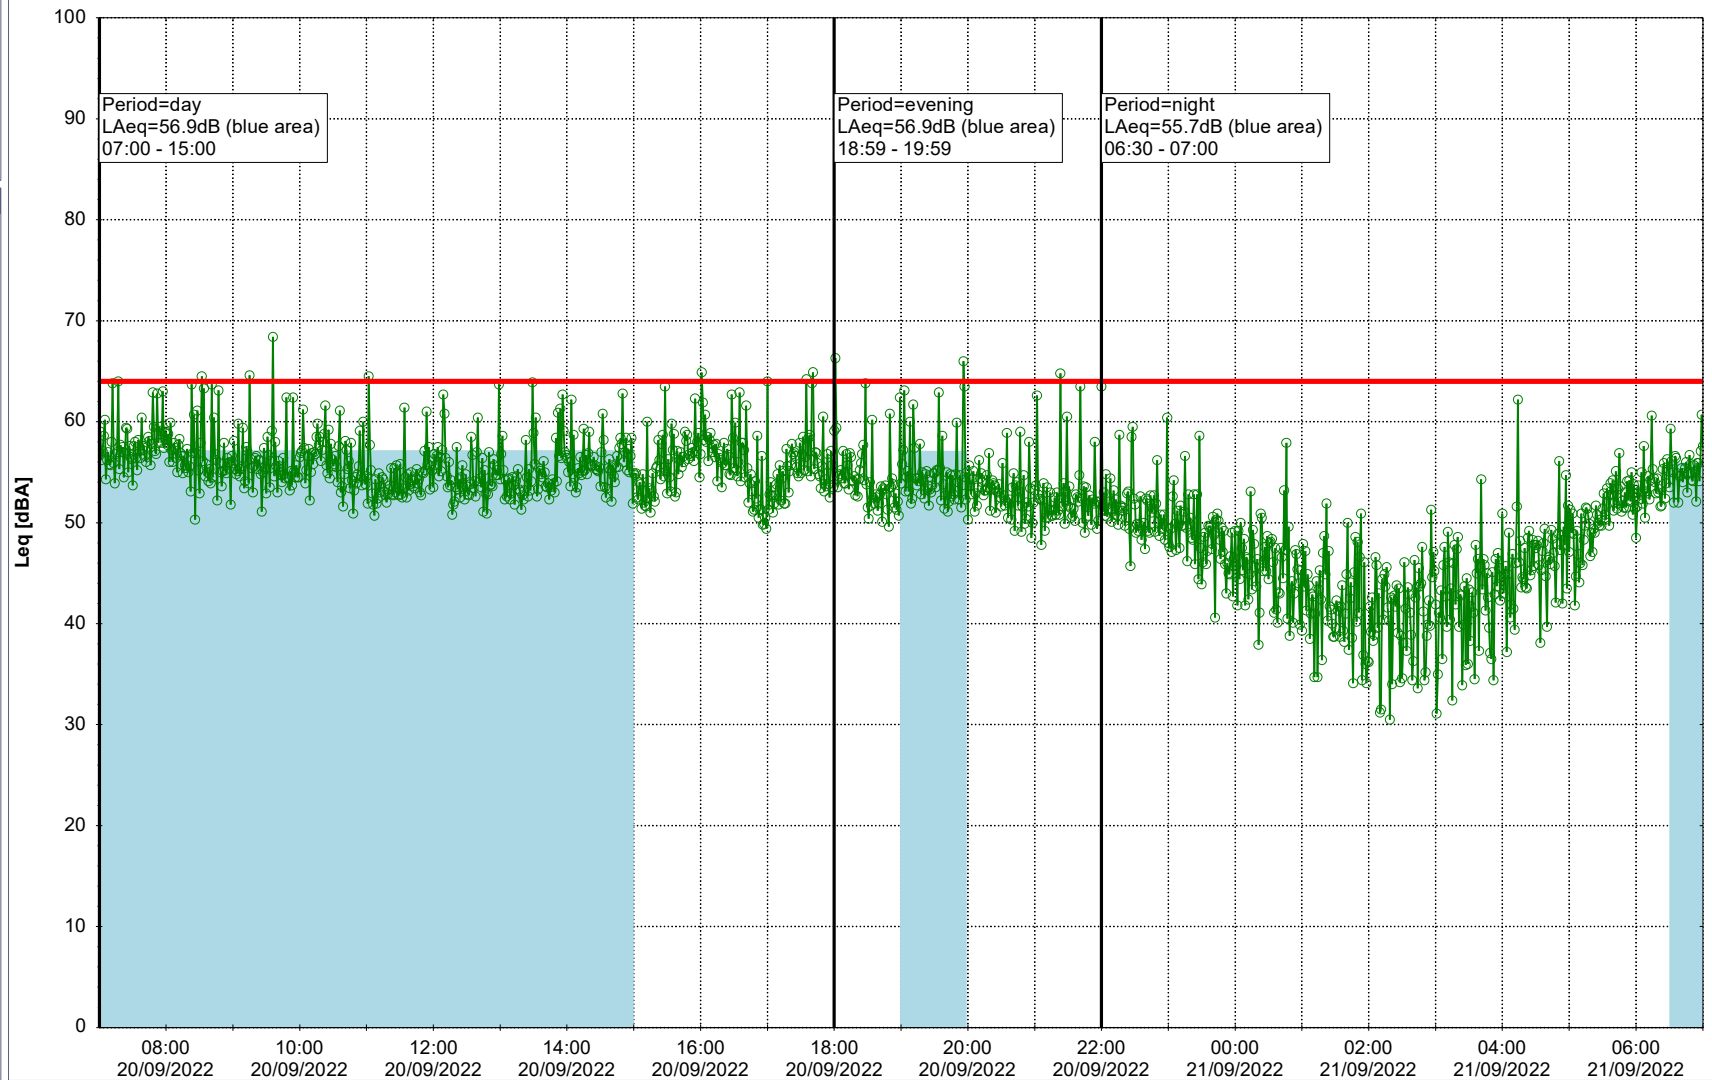

20/09/2022
21/09/2022

Remarks

...

Noise Time Related Diagram

○○○ GAB_NS01

Project: Kronos Sydhavnen
Construction: Gåsebæk
Location: N-V

Plan View

Remarks

...

Noise Time Related Diagram

21/09/2022
22/09/2022

○○○ GAB_NS01

Project: Kronos Sydhavnen
Construction: Gåsebæk
Location: N-V

22/09/2022
23/09/2022

Plan View

Remarks

...

Noise Time Related Diagram

○○○ GAB_NS01

Project: Kronos Sydhavnen
Construction: Gåsebæk
Location: N-V

23/09/2022
24/09/2022

Plan View

Remarks

...

Noise Time Related Diagram

○○○ GAB_NS01

Project: Kronos Sydhavnen
Construction: Gåsebæk
Location: N-V

Plan View

Remarks

...

Noise Time Related Diagram

24/09/2022
25/09/2022