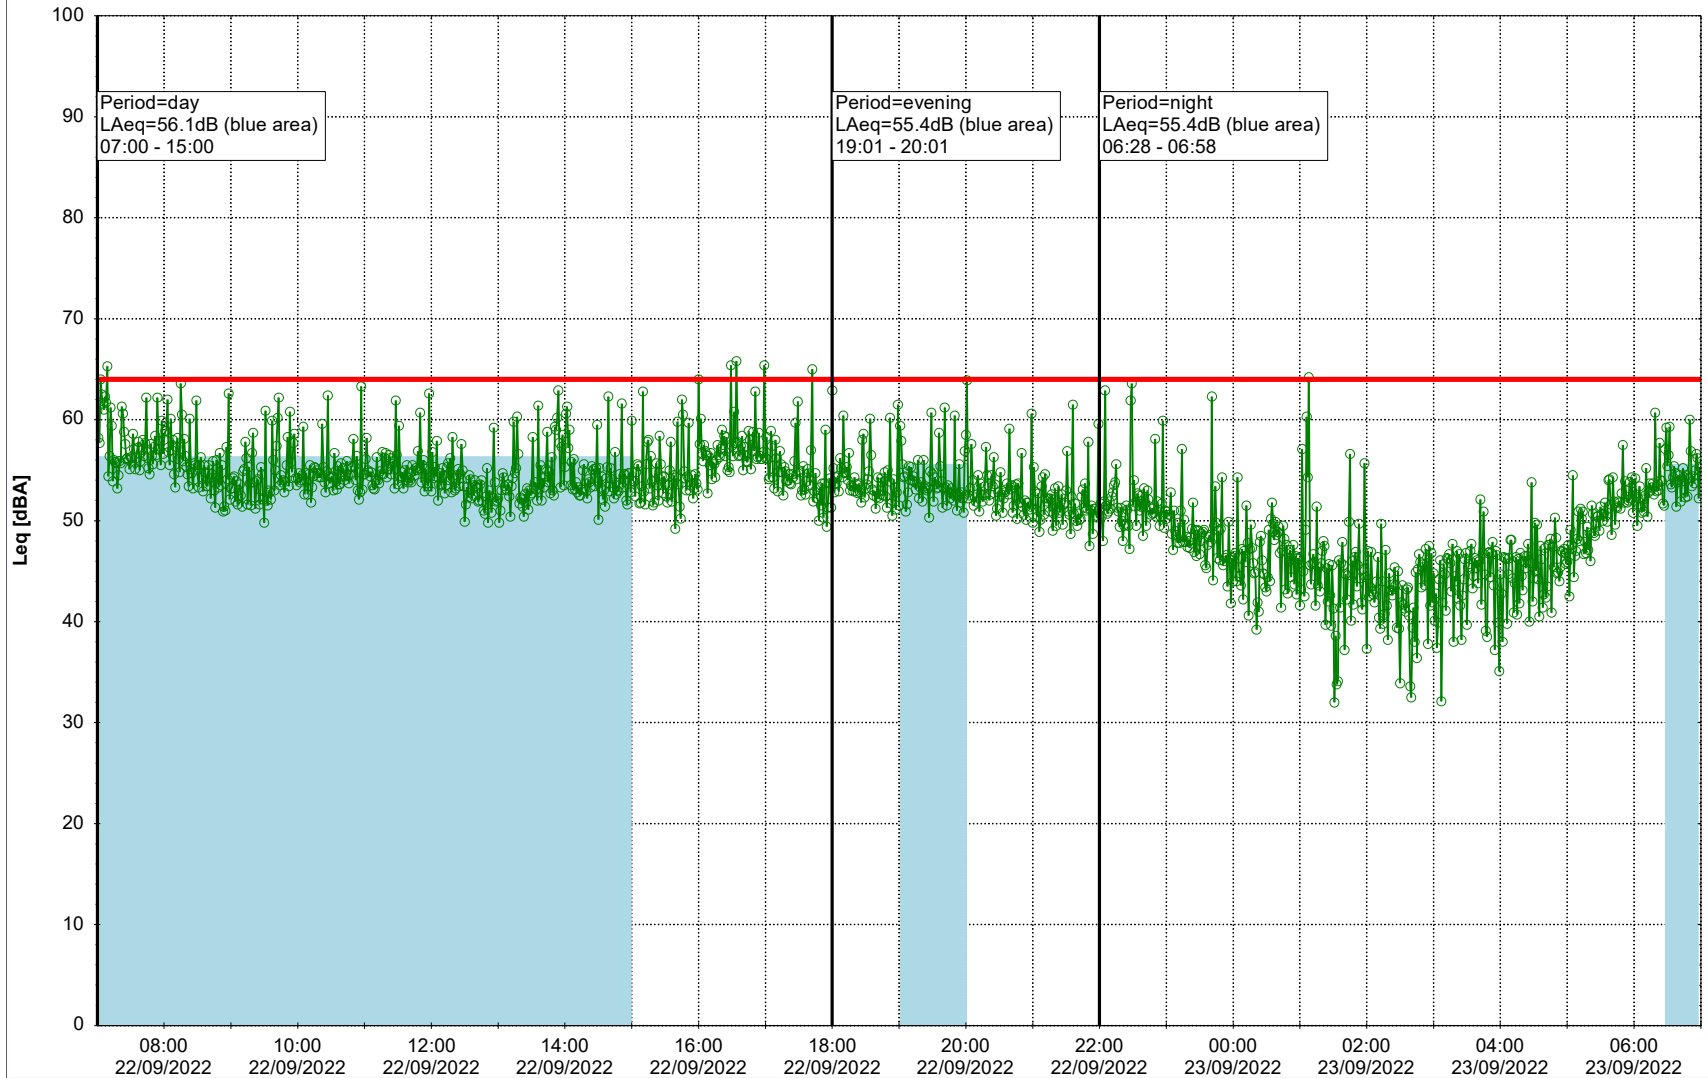

...

Noise Time Related Diagram

21/09/2022
22/09/2022

○○○ GAB_NS01

Project: Kronos Sydhavnen
Construction: Gåsebæk
Location: N-V

22/09/2022
23/09/2022

Plan View

Remarks

...

Noise Time Related Diagram

○○○ GAB_NS01

Project: Kronos Sydhavnen
Construction: Gåsebæk
Location: N-V

23/09/2022
24/09/2022

Plan View

Remarks

...

Noise Time Related Diagram

○○○ GAB_NS01

Project: Kronos Sydhavnen
Construction: Gåsebæk
Location: N-V

Plan View

Remarks

...

Noise Time Related Diagram

24/09/2022
25/09/2022

○○○ GAB_NS01

Project: Kronos Sydhavnen
Construction: Gåsebæk
Location: N-V

25/09/2022
26/09/2022

Plan View

Remarks

...

Noise Time Related Diagram

○○○ GAB_NS01