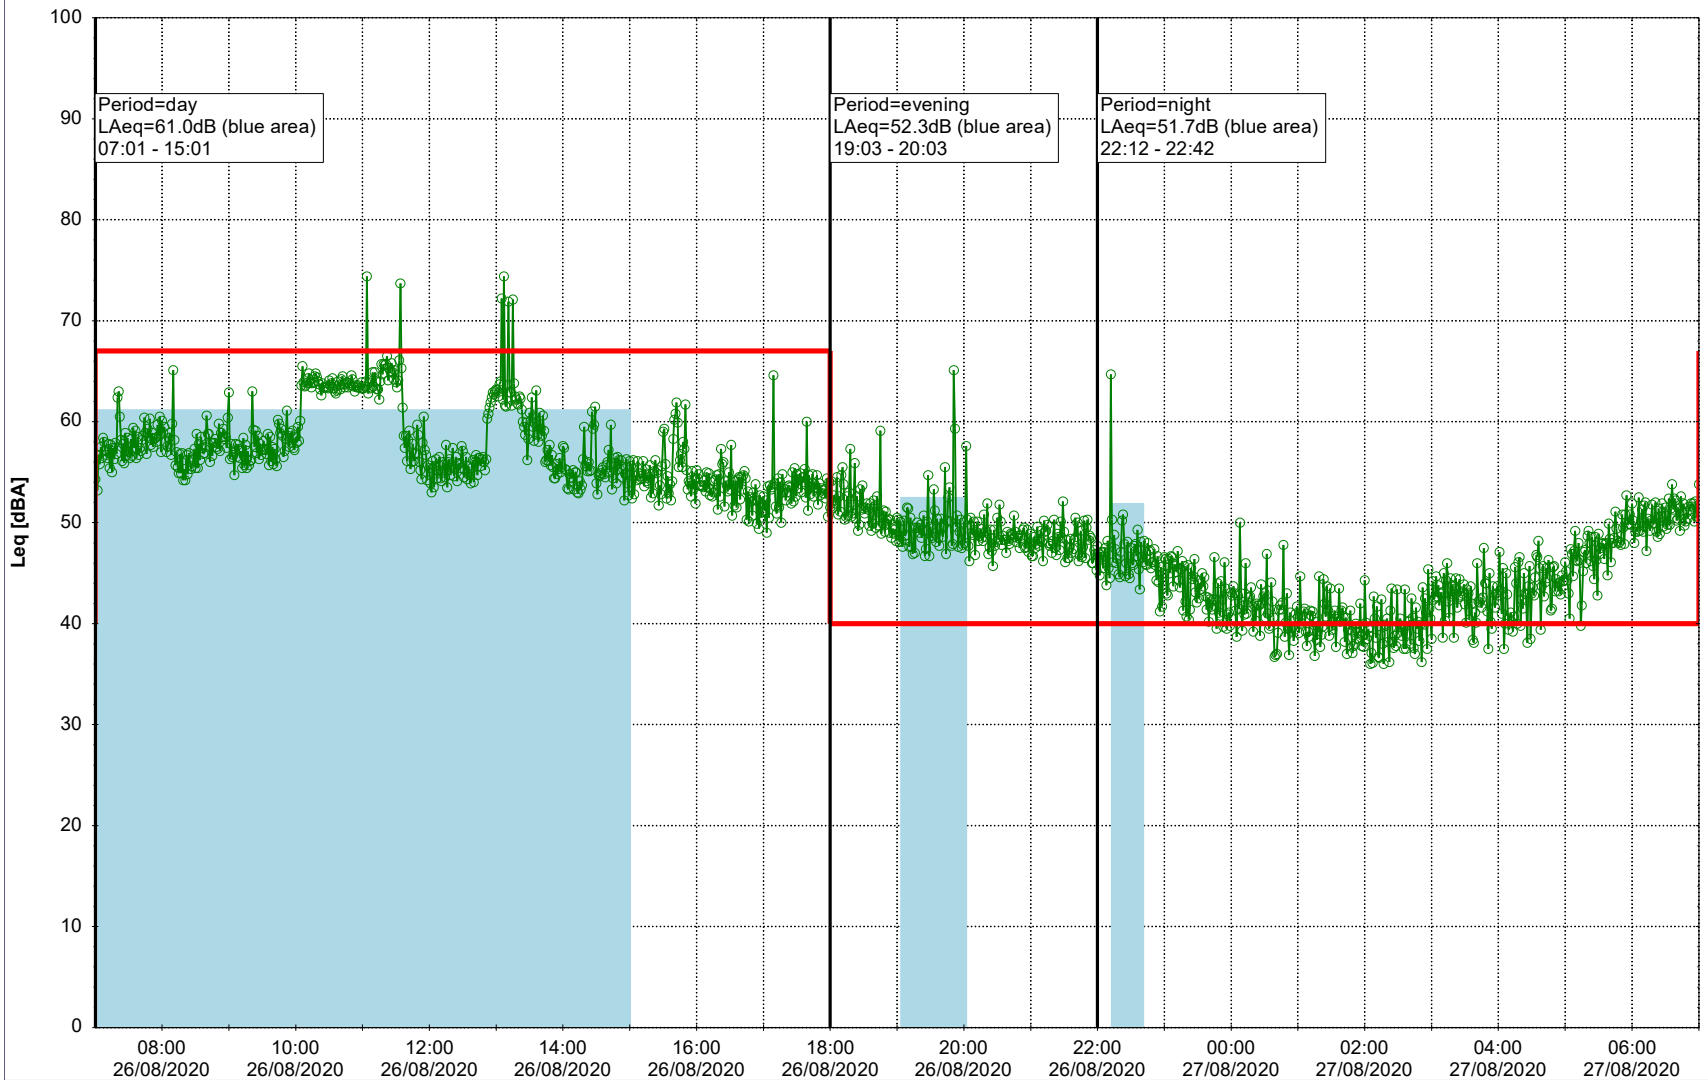

Plan View

0 5 10 15 20 [m]

Remarks

...

Noise Time Related Diagram

26/08/2020
27/08/2020

○○○○ SLU_NS01

Project: Kronos Sydhavnen
Construction: Sluseholmen
Location: N-V

Plan View

0 5 10 15 20 [m]

Remarks

...

Noise Time Related Diagram

27/08/2020
28/08/2020

SLU_NS01

Project: Kronos Sydhavnen
Construction: Sluseholmen
Location: N-V

Plan View

0 5 10 15 20 [m]

Remarks

...

Noise Time Related Diagram

28/08/2020
29/08/2020

○○○○ SLU_NS01

Project: Kronos Sydhavnen
Construction: Sluseholmen
Location: N-V

Plan View

0 5 10 15 20 [m]

Remarks

...

Noise Time Related Diagram

29/08/2020
30/08/2020

SLU_NS01

Project: Kronos Sydhavnen
Construction: Sluseholmen
Location: N-V