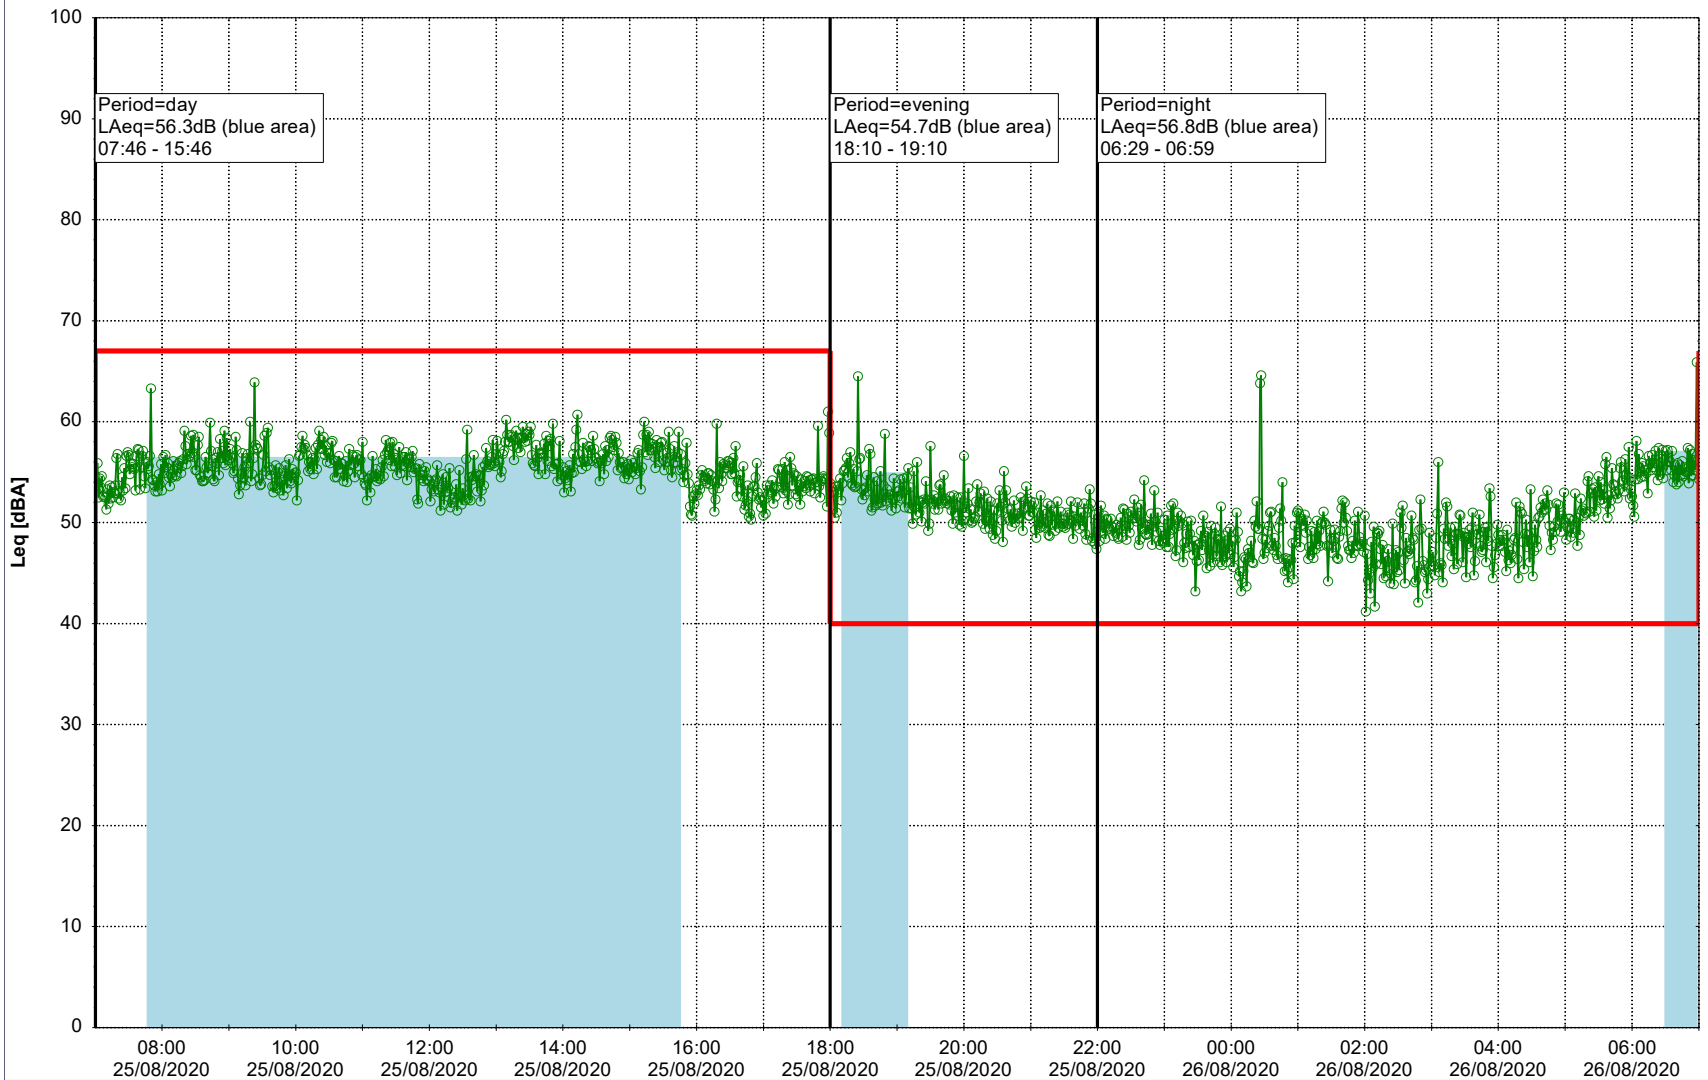

Project: Kronos Sydhavnen
Construction: Sluseholmen
Location: N-V

Plan View

Remarks

...

Noise Time Related Diagram

25/08/2020
26/08/2020

○○○○ SLU_NS01

Project: Kronos Sydhavnen
Construction: Sluseholmen
Location: N-V

Plan View

0 5 10 15 20 [m]

Remarks

...

Noise Time Related Diagram

26/08/2020
27/08/2020

○○○○ SLU_NS01

Project: Kronos Sydhavnen
Construction: Sluseholmen
Location: N-V

Plan View

0 5 10 15 20 [m]

Remarks

...

Noise Time Related Diagram

27/08/2020
28/08/2020

SLU_NS01

Project: Kronos Sydhavnen
Construction: Sluseholmen
Location: N-V

Plan View

0 5 10 15 20 [m]

Remarks

...

Noise Time Related Diagram

29/08/2020
30/08/2020

SLU_NS01

Project: Kronos Sydhavnen
Construction: Sluseholmen
Location: N-V