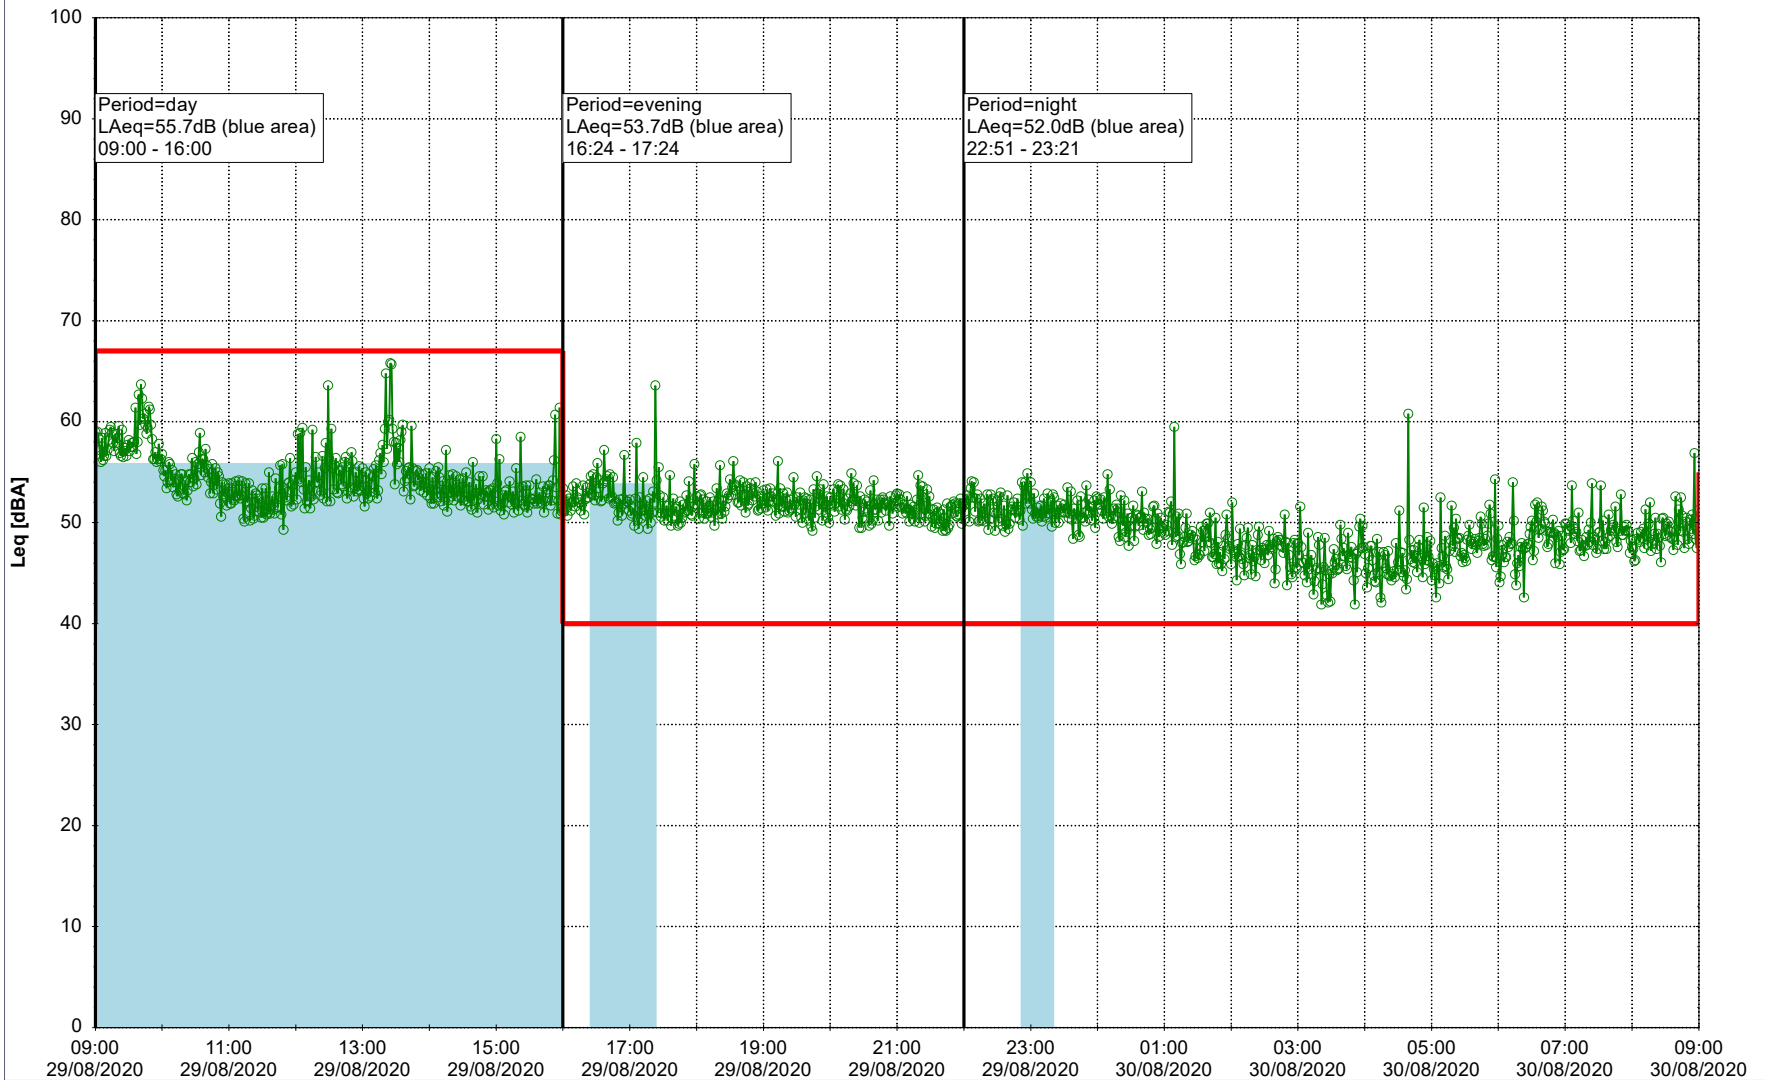

Plan View

0 5 10 15 20 [m]

Remarks

...

Noise Time Related Diagram

28/08/2020
29/08/2020

○○○○ SLU_NS01

Project: Kronos Sydhavnen
Construction: Sluseholmen
Location: N-V

Plan View

0 5 10 15 20 [m]

Remarks

...

Noise Time Related Diagram

29/08/2020
30/08/2020

SLU_NS01

Project: Kronos Sydhavnen
Construction: Sluseholmen
Location: N-V

Plan View

Remarks

...

Noise Time Related Diagram

30/08/2020
31/08/2020

○○○○ SLU_NS01