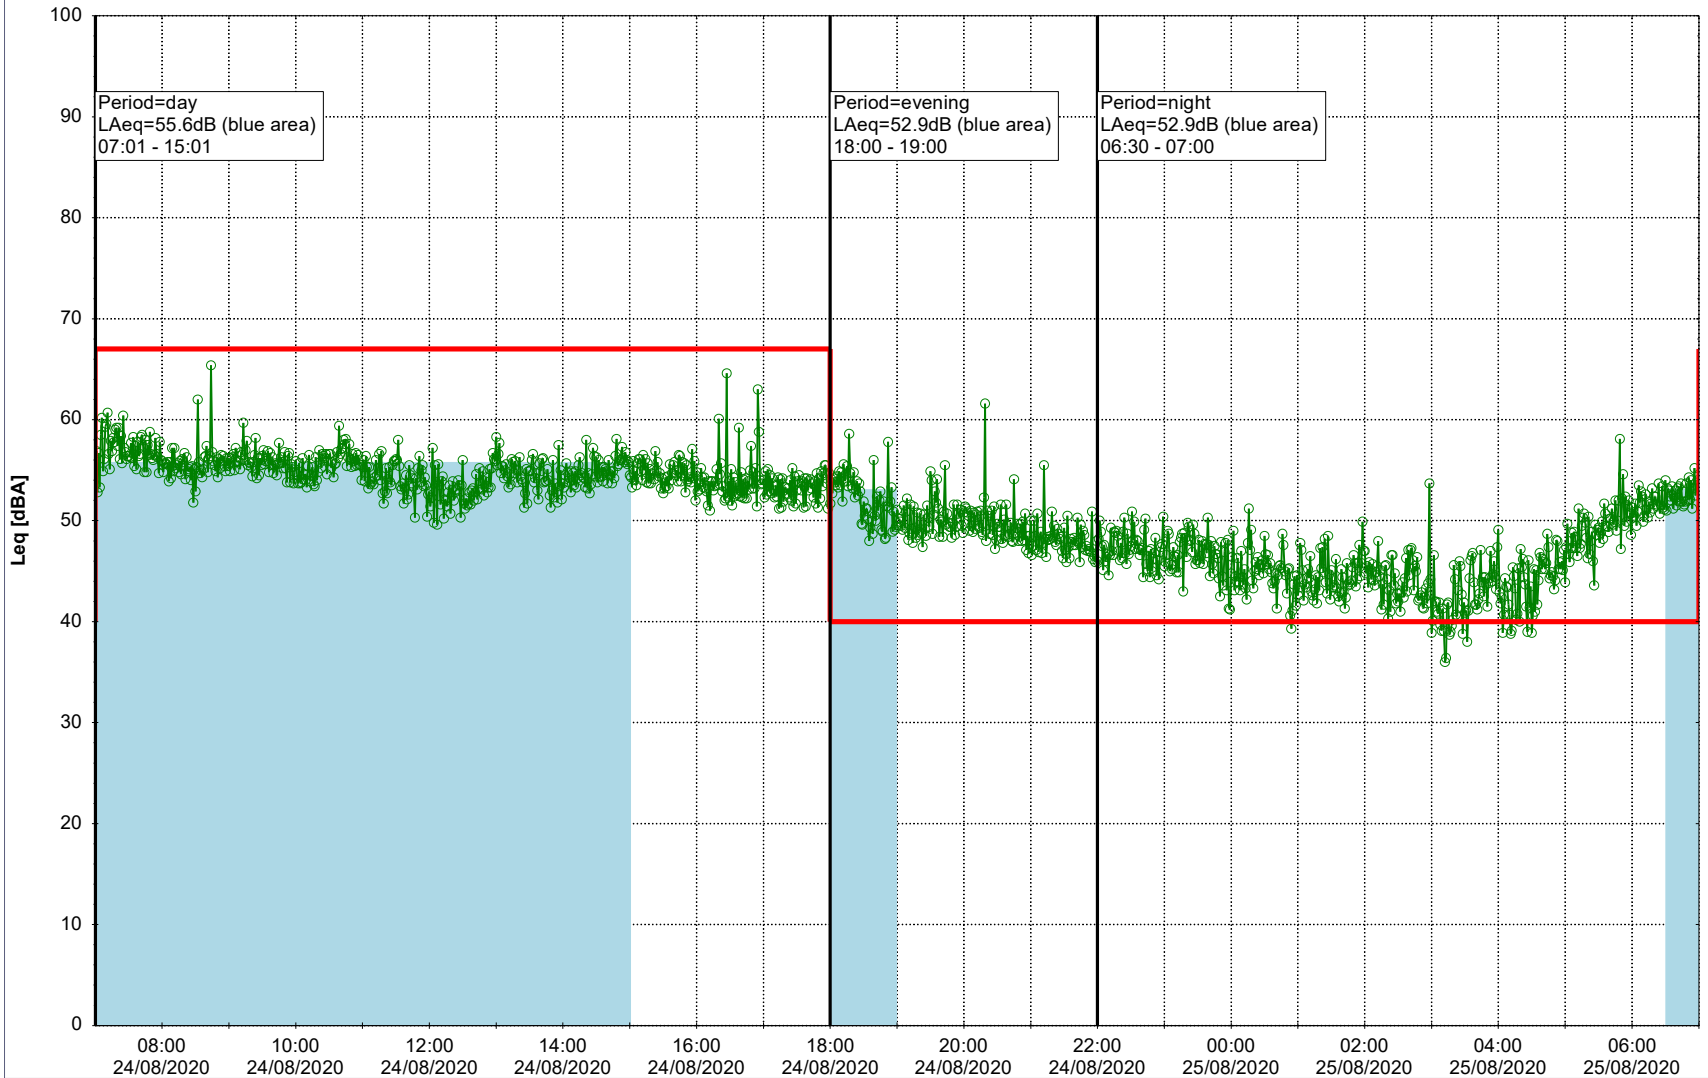

Project: Kronos Sydhavnen
Construction: Sluseholmen
Location: N-V

Plan View

0 5 10 15 20 [m]

Remarks

...

Noise Time Related Diagram

24/08/2020
25/08/2020

○○○○ SLU_NS01

Project: Kronos Sydhavnen
Construction: Sluseholmen
Location: N-V

Plan View

Remarks

...

Noise Time Related Diagram

25/08/2020
26/08/2020

○○○○ SLU_NS01

Project: Kronos Sydhavnen
Construction: Sluseholmen
Location: N-V

Plan View

0 5 10 15 20 [m]

Remarks

...

Noise Time Related Diagram

26/08/2020
27/08/2020

○○○○ SLU_NS01

Project: Kronos Sydhavnen
Construction: Sluseholmen
Location: N-V

Plan View

0 5 10 15 20 [m]

Remarks

...

Noise Time Related Diagram

29/08/2020
30/08/2020

SLU_NS01

Project: Kronos Sydhavnen
Construction: Sluseholmen
Location: N-V