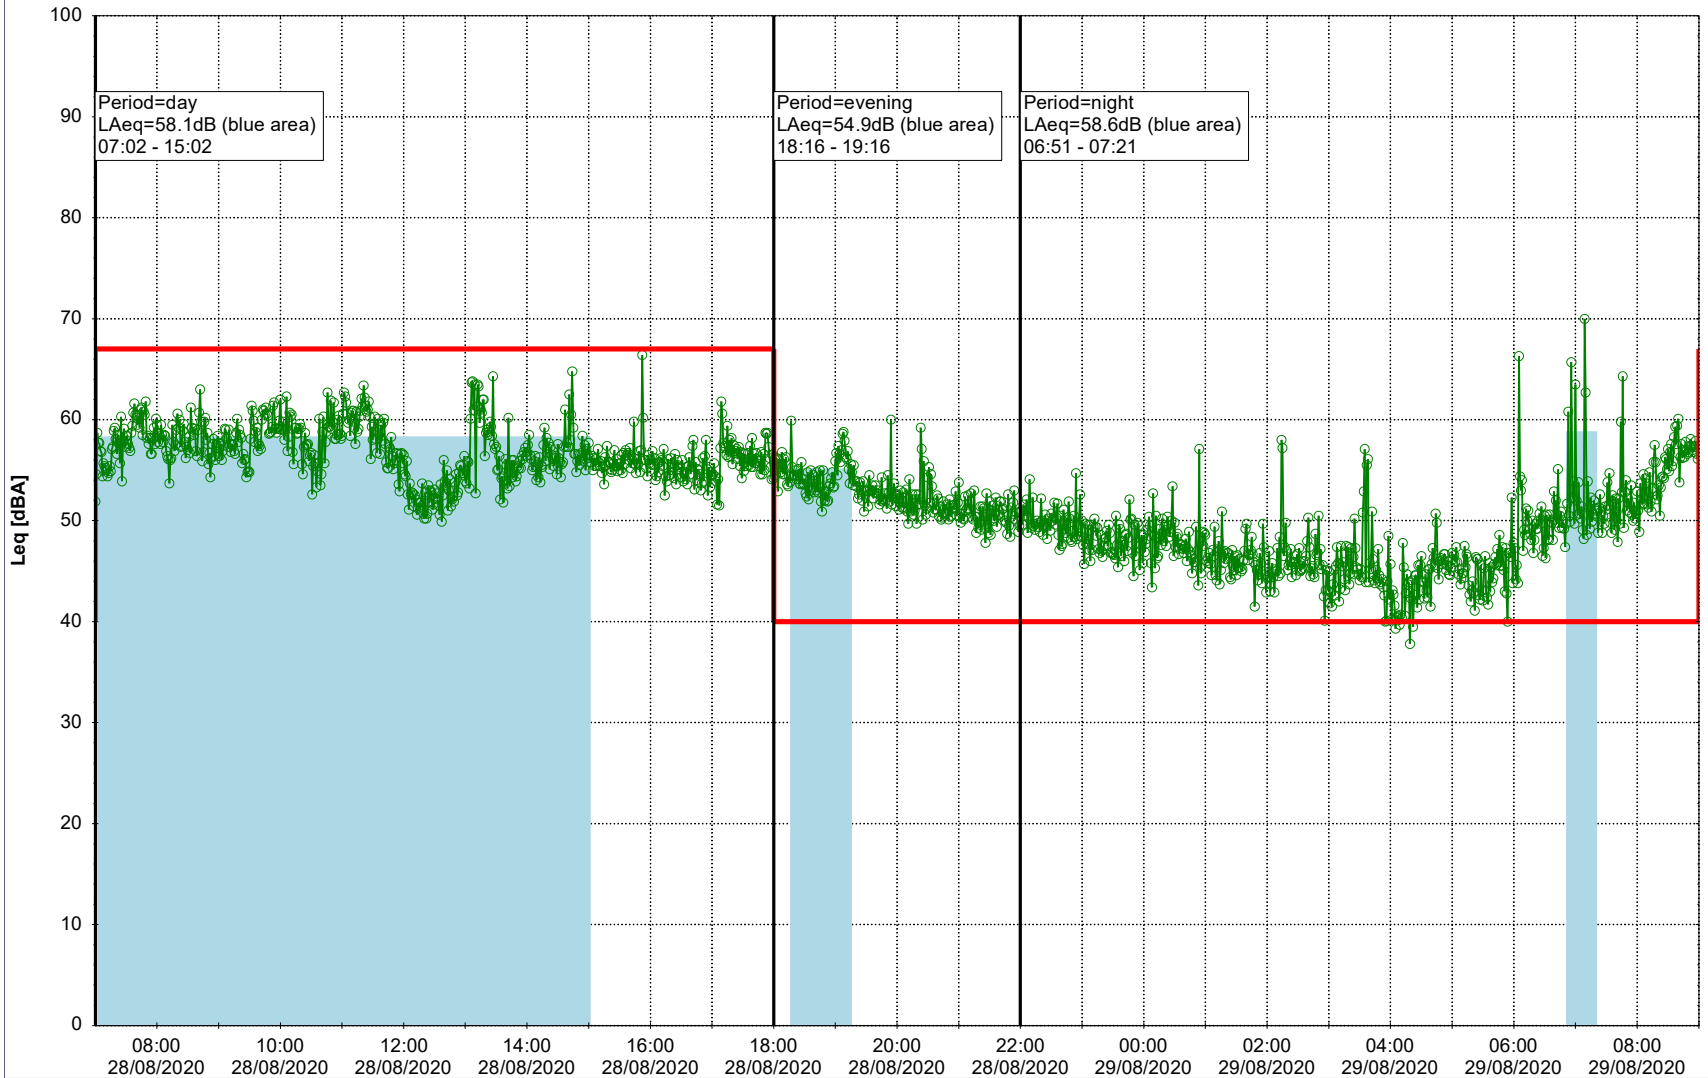

Plan View

0 5 10 15 20 [m]

Remarks

...

Noise Time Related Diagram

28/08/2020
29/08/2020

○○○○ SLU_NS01

Project: Kronos Sydhavnen
Construction: Sluseholmen
Location: N-V

Plan View

0 5 10 15 20 [m]

Remarks

...

Noise Time Related Diagram

29/08/2020
30/08/2020

SLU_NS01

Project: Kronos Sydhavnen
Construction: Sluseholmen
Location: N-V