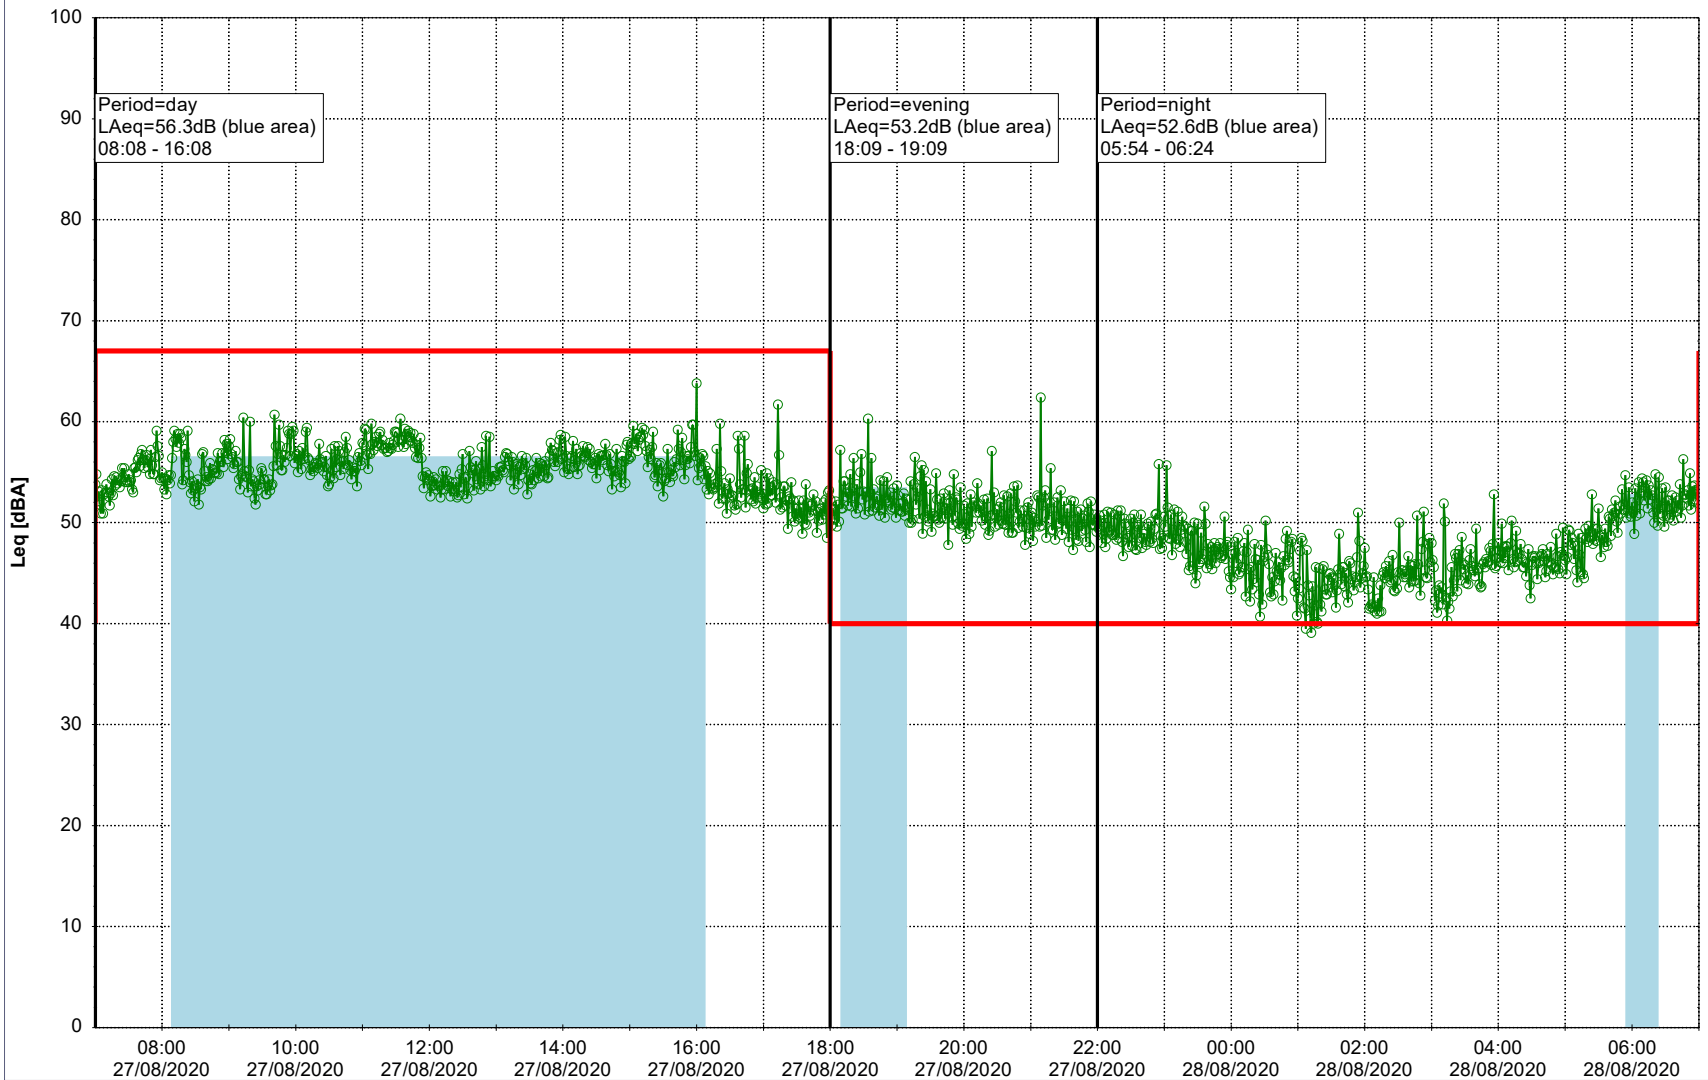

Plan View

0 5 10 15 20 [m]

Remarks

...

Noise Time Related Diagram

27/08/2020
28/08/2020

SLU_NS01

Project: Kronos Sydhavnen
Construction: Sluseholmen
Location: N-V

Plan View

0 5 10 15 20 [m]

Remarks

...

Noise Time Related Diagram

28/08/2020
29/08/2020

○○○○ SLU_NS01

Project: Kronos Sydhavnen
Construction: Sluseholmen
Location: N-V

Plan View

0 5 10 15 20 [m]

Remarks

...

Noise Time Related Diagram

29/08/2020
30/08/2020

SLU_NS01

Project: Kronos Sydhavnen
Construction: Sluseholmen
Location: N-V