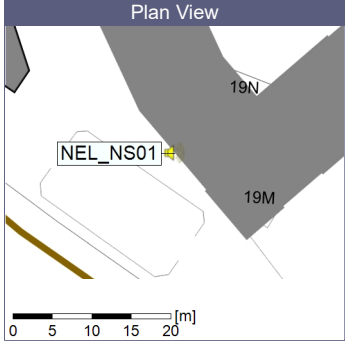

Project: Kronos Sydhavnen
Construction: Ny Ellebjerg
Location: N-V

25/11/2022
26/11/2022

Noise Time Related Diagram

○○○ NEL_NS01

Remarks

...