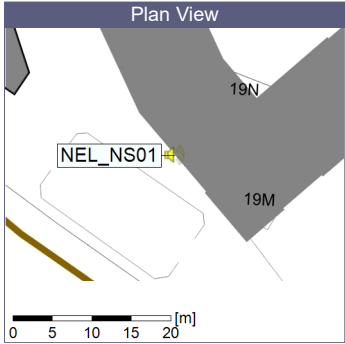

Project: Kronos Sydhavnen
Construction: Ny Ellebjerg
Location: N-V

24/11/2022
25/11/2022

Noise Time Related Diagram

○○○ NEL_NS01