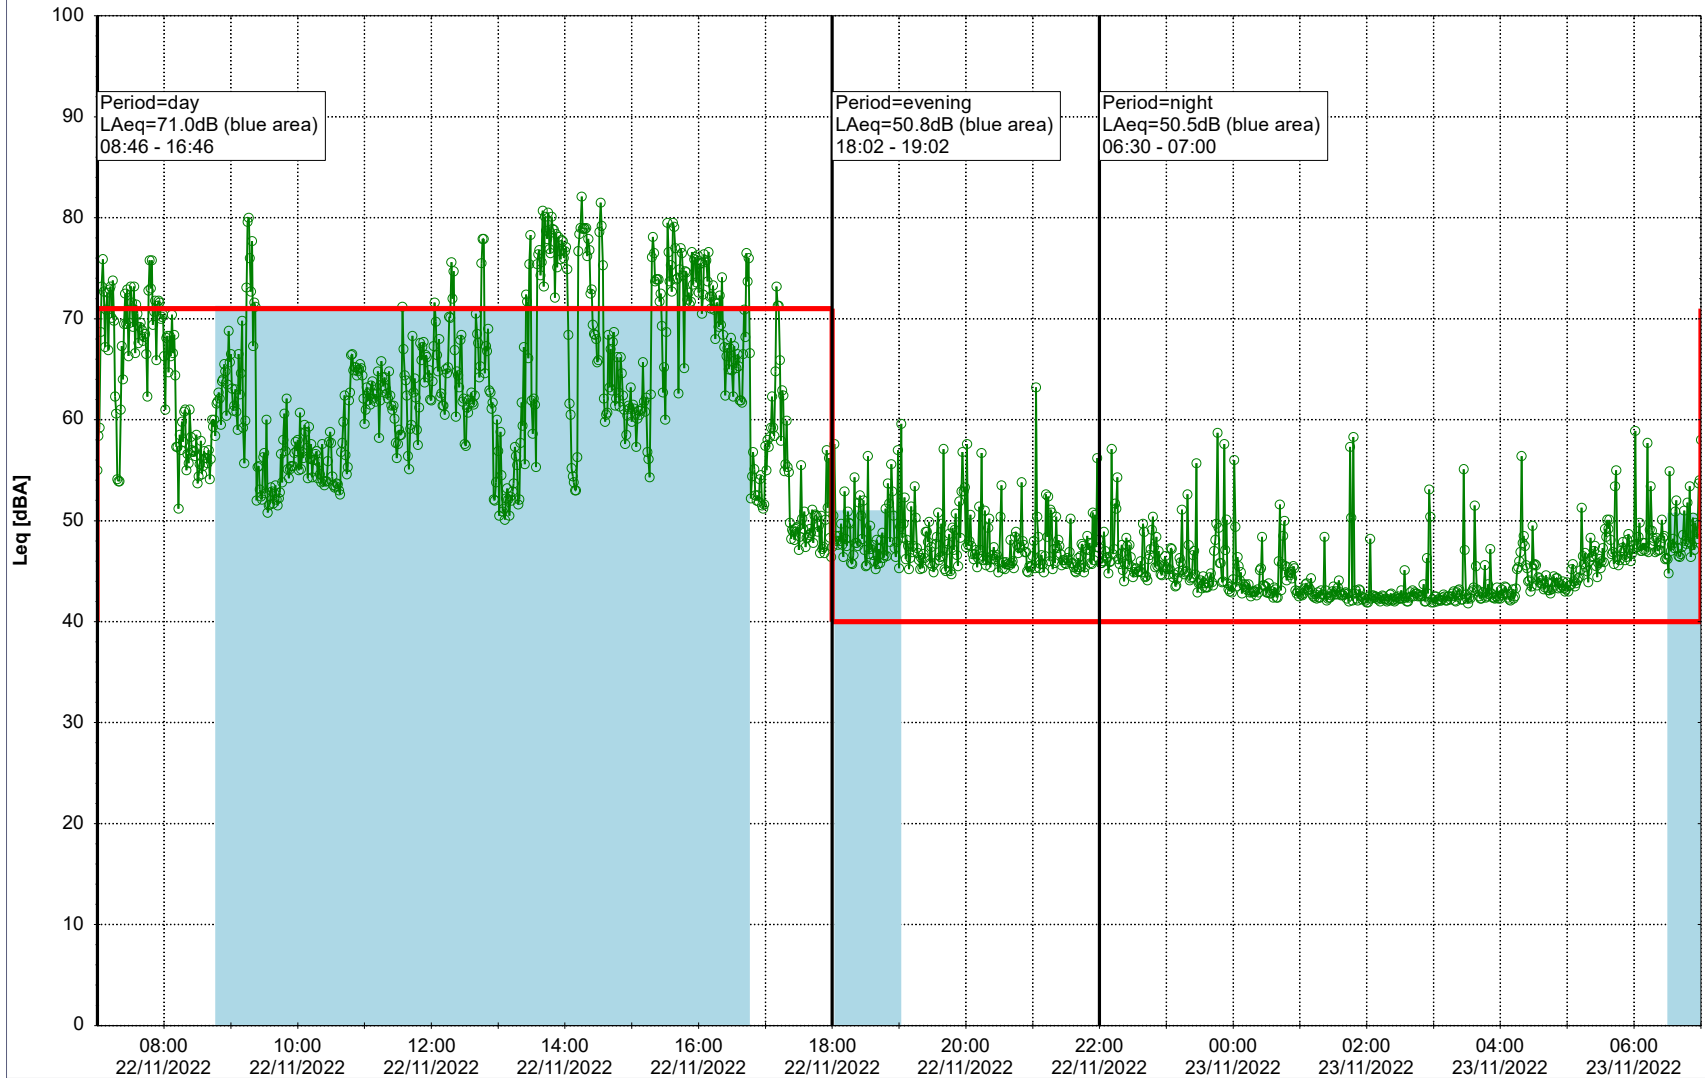

Noise Time Related Diagram

○○○ NEL_NS01