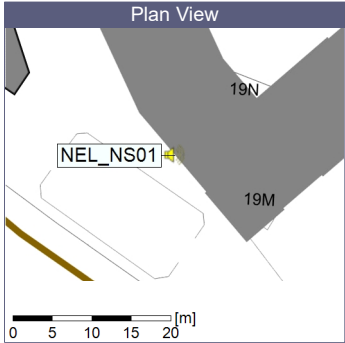

Project: Kronos Sydhavnen
Construction: Ny Ellebjerg
Location: N-V

23/11/2022
24/11/2022

Noise Time Related Diagram

○○○ NEL_NS01