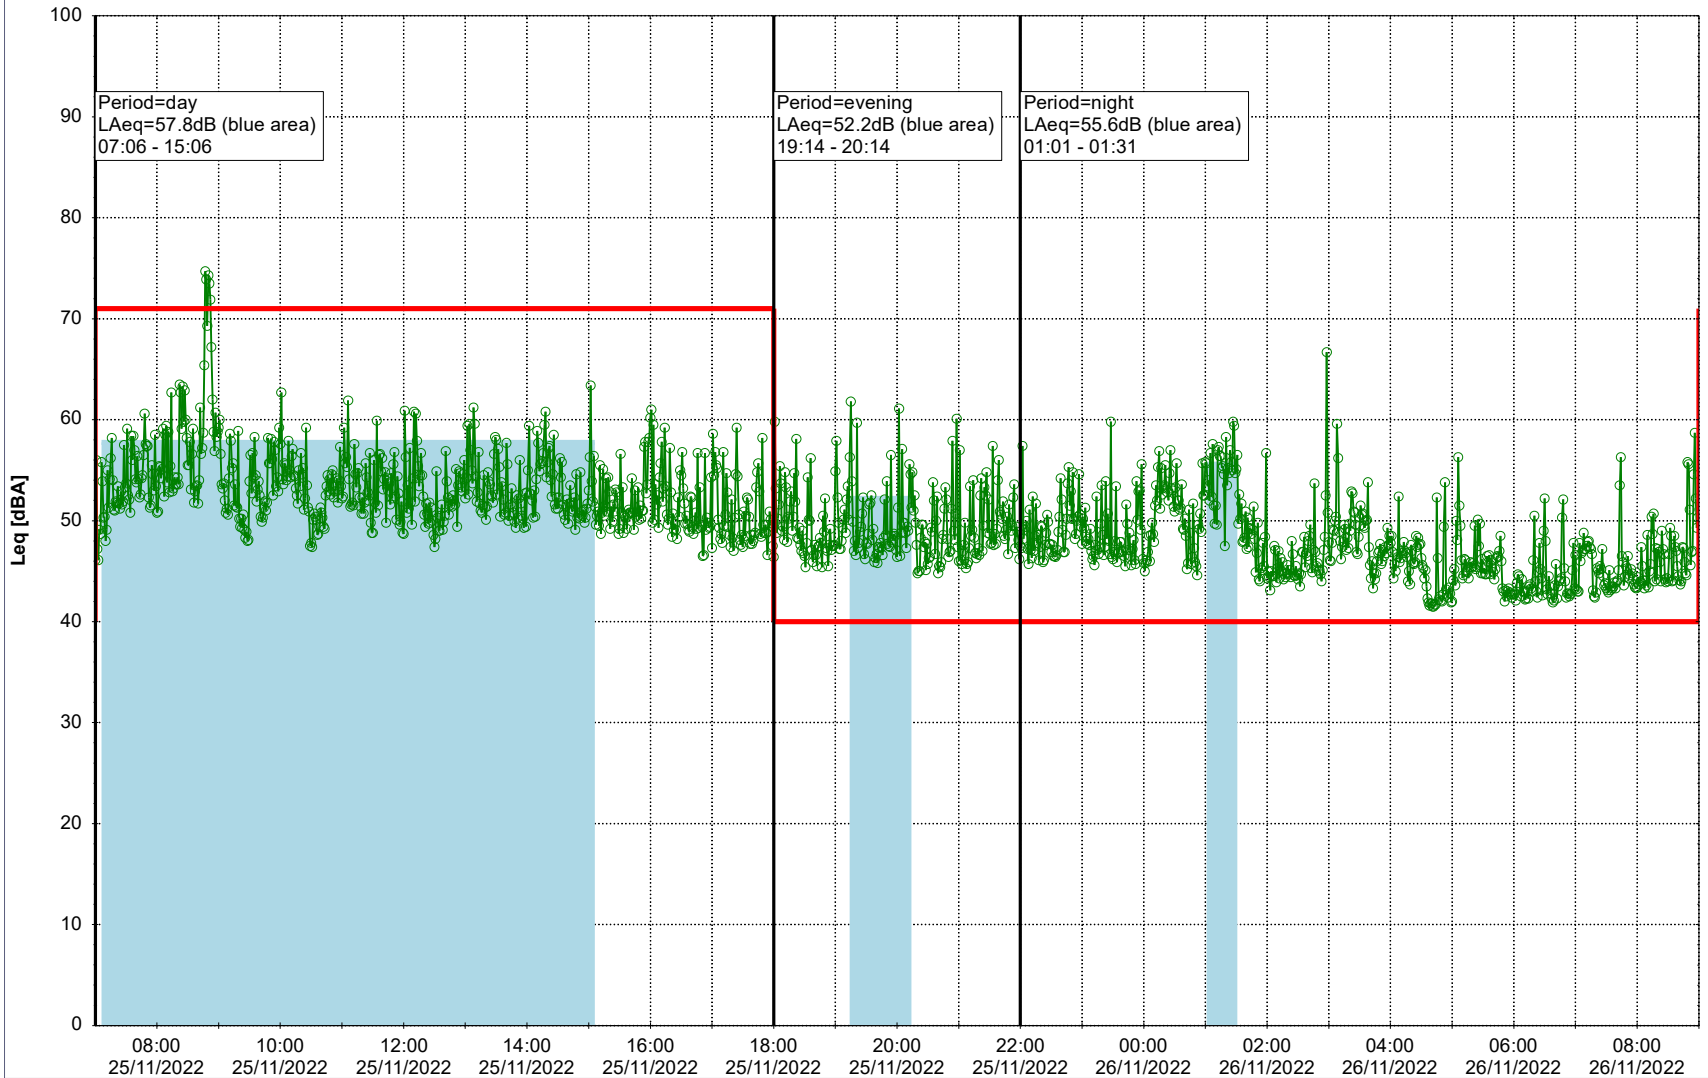

Project: Kronos Sydhavnen
Construction: Ny Ellebjerg
Location: N-V

25/11/2022
26/11/2022

Noise Time Related Diagram

○○○ NEL_NS01

Remarks

...