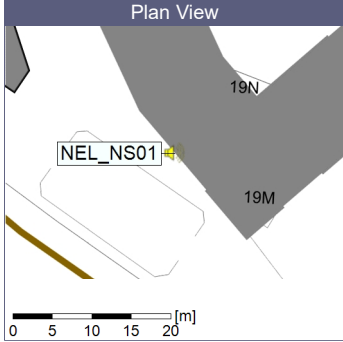

Project: Kronos Sydhavnen
Construction: Ny Ellebjerg
Location: N-V

26/11/2022
27/11/2022

Noise Time Related Diagram

○○○ NEL_NS01

Remarks

...