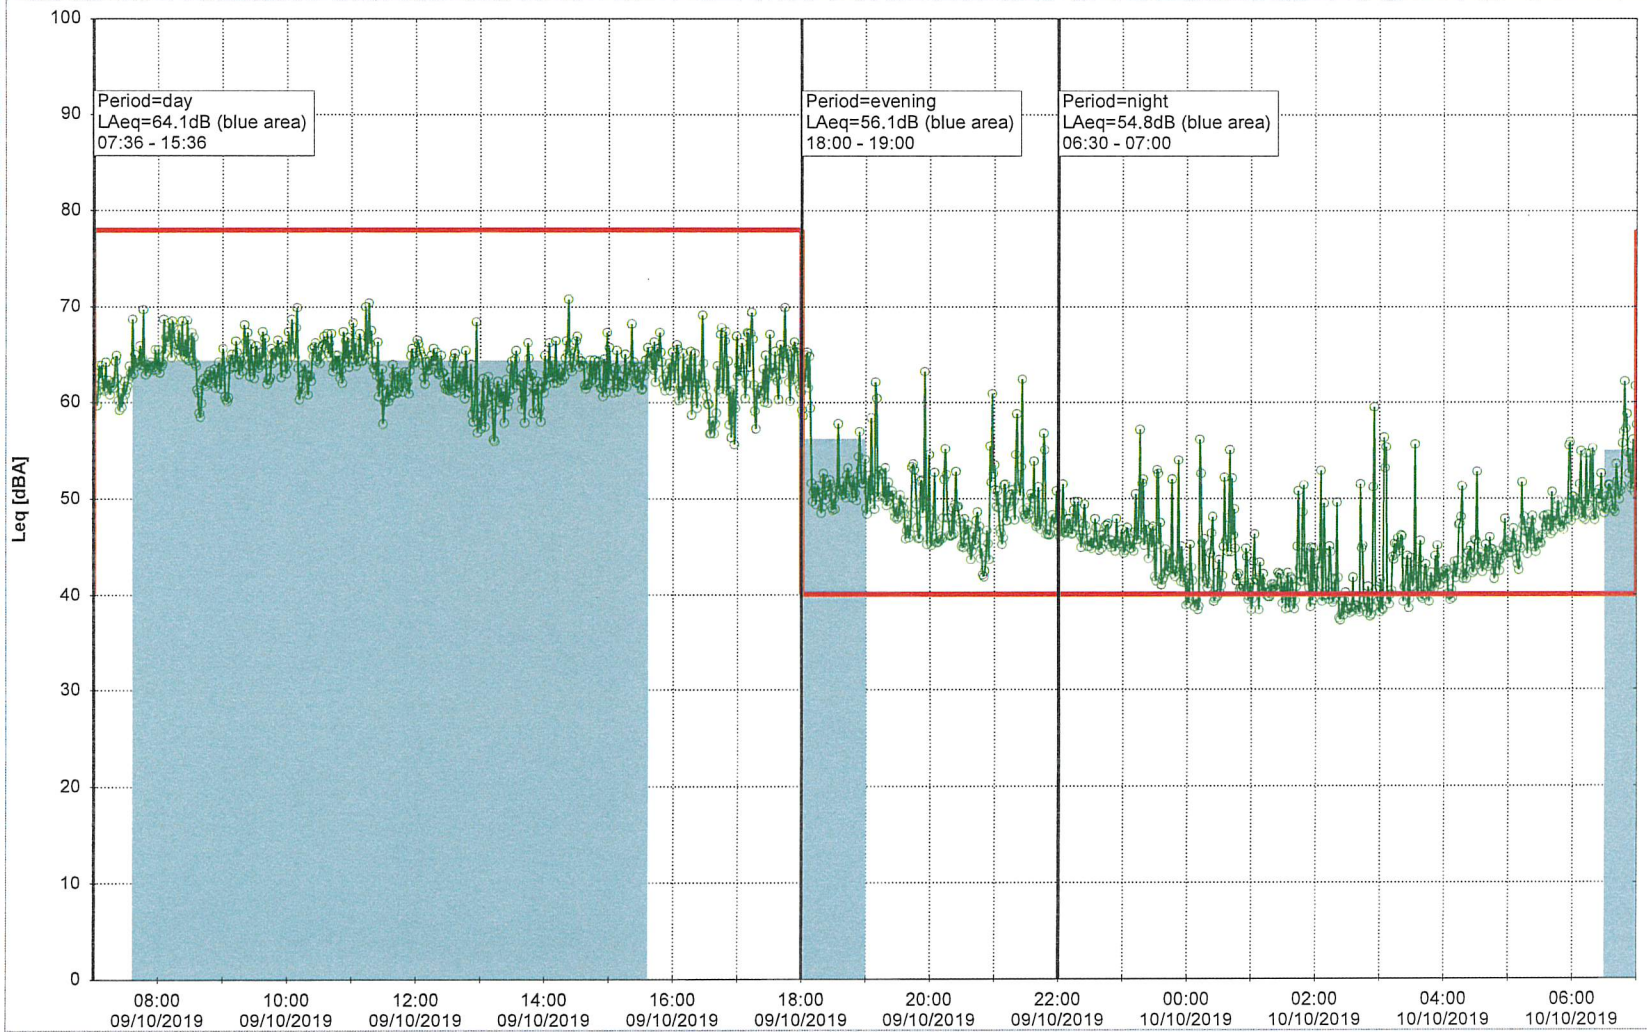

Project: Kronos Sydhavnen
Construction: Ny Ellebjerg
Location: N-V

Noise Time Related Diagram

09/10/2019
10/10/2019

NEL_NS01