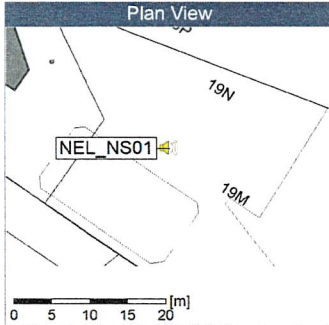

Project: Kronos Sydhavnen
Construction: Ny Ellebjerg
Location: N-V

Noise Time Related Diagram

11/10/2019
12/10/2019

NEL_NS01

Project: Kronos Sydhavnen
Construction: Ny Ellebjerg
Location: N-V

Remarks

...

Noise Time Related Diagram