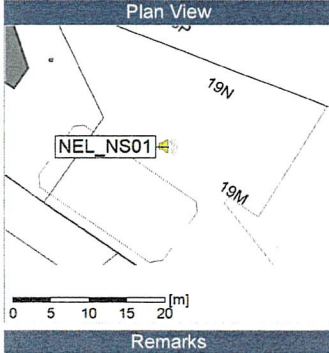

Project: Kronos Sydhavnen
Construction: Ny Ellebjerg
Location: N-V