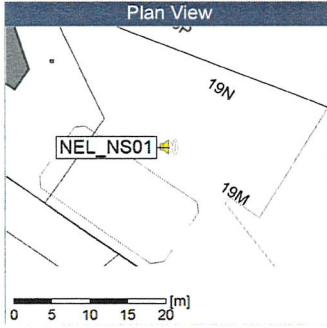

Project: Kronos Sydhavnen
Construction: Ny Ellebjerg
Location: N-V

Noise Time Related Diagram

09/10/2019
10/10/2019

NEL_NS01