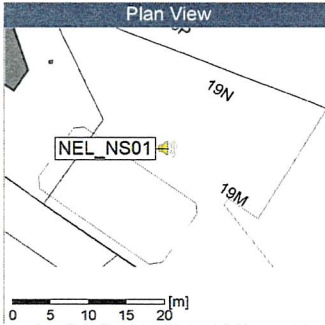

Project: Kronos Sydhavnen
Construction: Ny Ellebjerg
Location: N-V

Noise Time Related Diagram

11/10/2019
12/10/2019

NEL_NS01

Project: Kronos Sydhavnen
Construction: Ny Ellebjerg
Location: N-V

Remarks

...

Noise Time Related Diagram