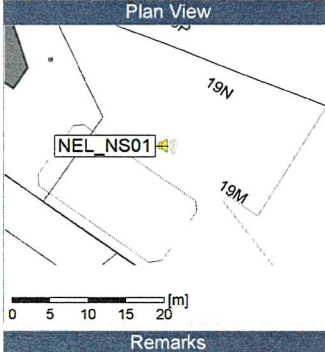

Project: Kronos Sydhavnen
Construction: Ny Ellebjerg
Location: N-V

Noise Time Related Diagram

08/10/2019
09/10/2019

NEL_NS01