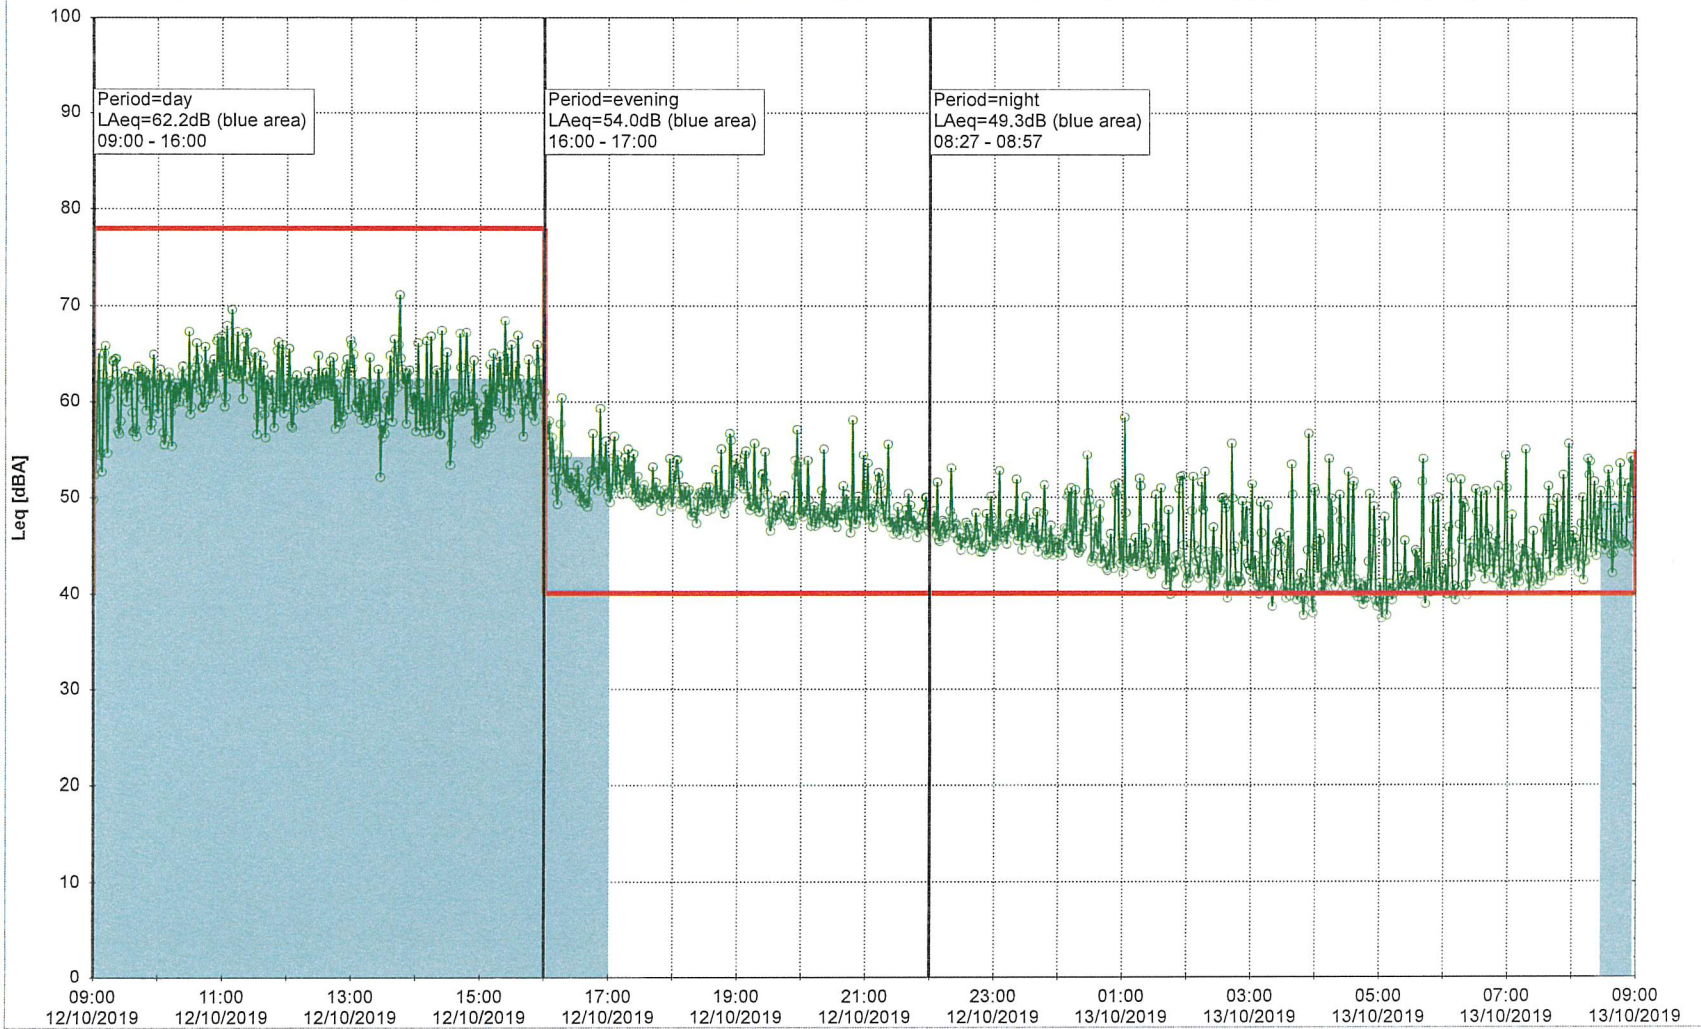

Project: Kronos Sydhavnen
Construction: Ny Ellebjerg
Location: N-V

Noise Time Related Diagram

11/10/2019
12/10/2019

NEL_NS01

Project: Kronos Sydhavnen
Construction: Ny Ellebjerg
Location: N-V

Remarks

...

Noise Time Related Diagram

12/10/2019
13/10/2019

NEL_NS01

Project: Kronos Sydhavnen
Construction: Ny Ellebjerg
Location: N-V

Noise Time Related Diagram

13/10/2019
14/10/2019

Remarks

NEL_NS01