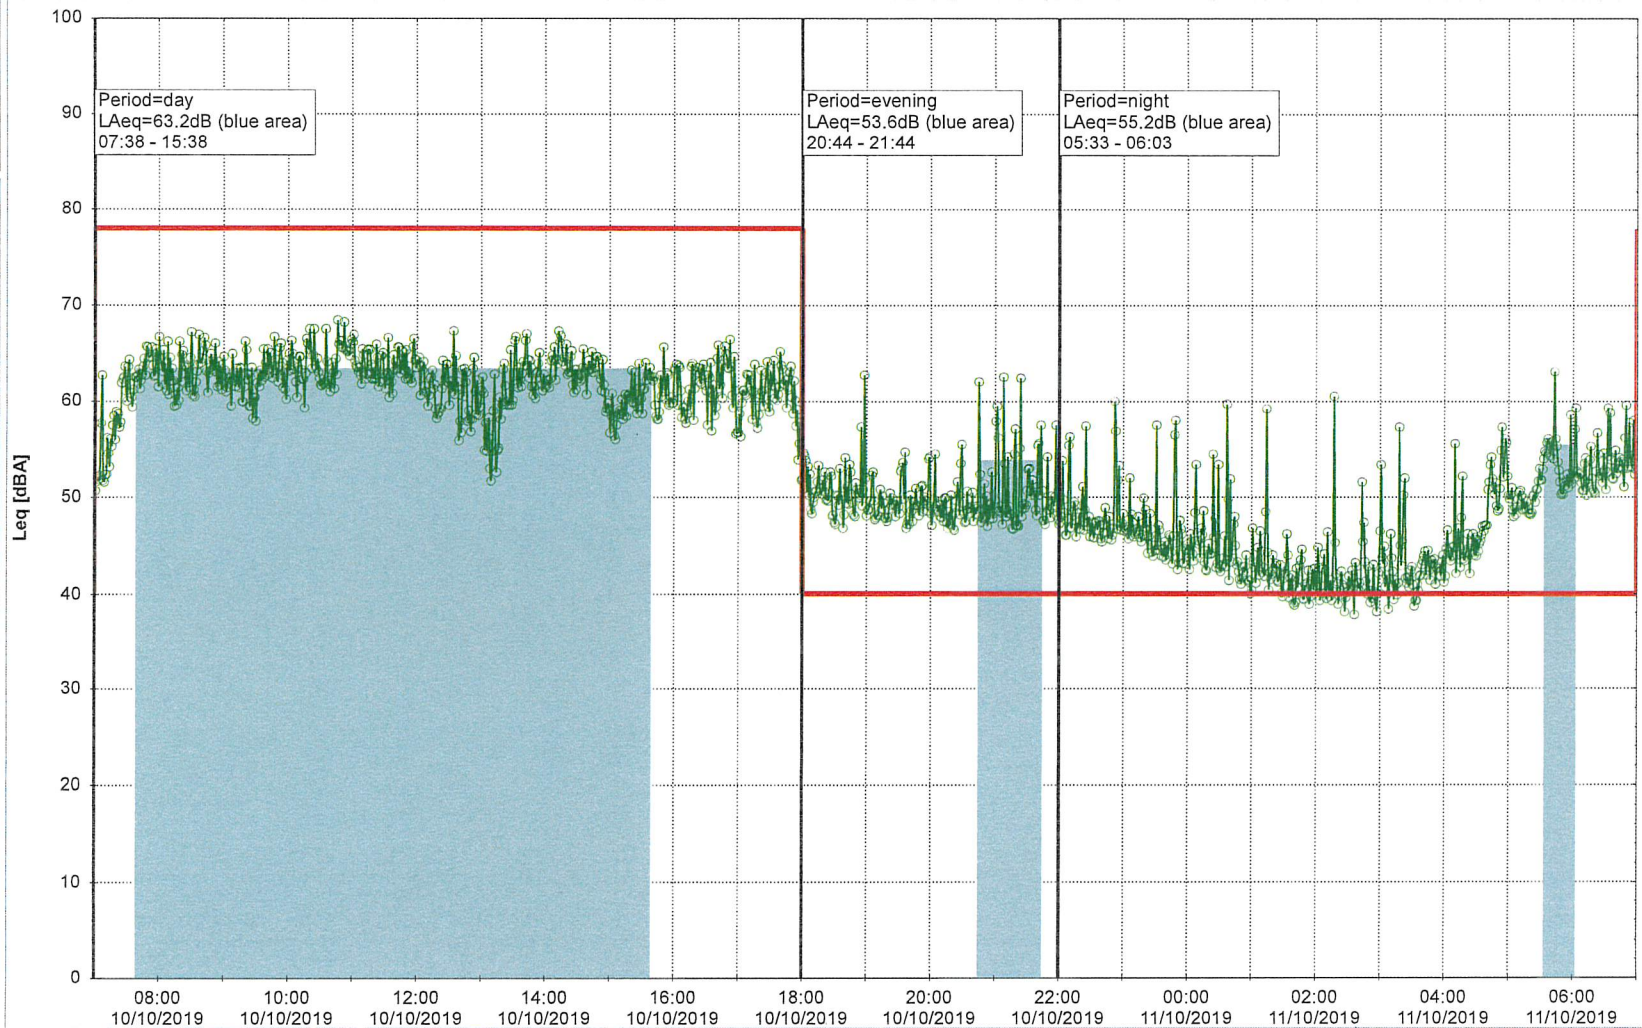

09/10/2019
10/10/2019

NEL_NS01

Project: Kronos Sydhavnen
Construction: Ny Ellebjerg
Location: N-V

Remarks

...

Noise Time Related Diagram

10/10/2019
11/10/2019

NEL_NS01

Project: Kronos Sydhavnen
Construction: Ny Ellebjerg
Location: N-V

Noise Time Related Diagram

11/10/2019
12/10/2019

NEL_NS01

Project: Kronos Sydhavnen
Construction: Ny Ellebjerg
Location: N-V

Remarks

...

Noise Time Related Diagram

12/10/2019
13/10/2019

NEL_NS01

Project: Kronos Sydhavnen
Construction: Ny Ellebjerg
Location: N-V

Noise Time Related Diagram

13/10/2019
14/10/2019

Remarks

NEL_NS01