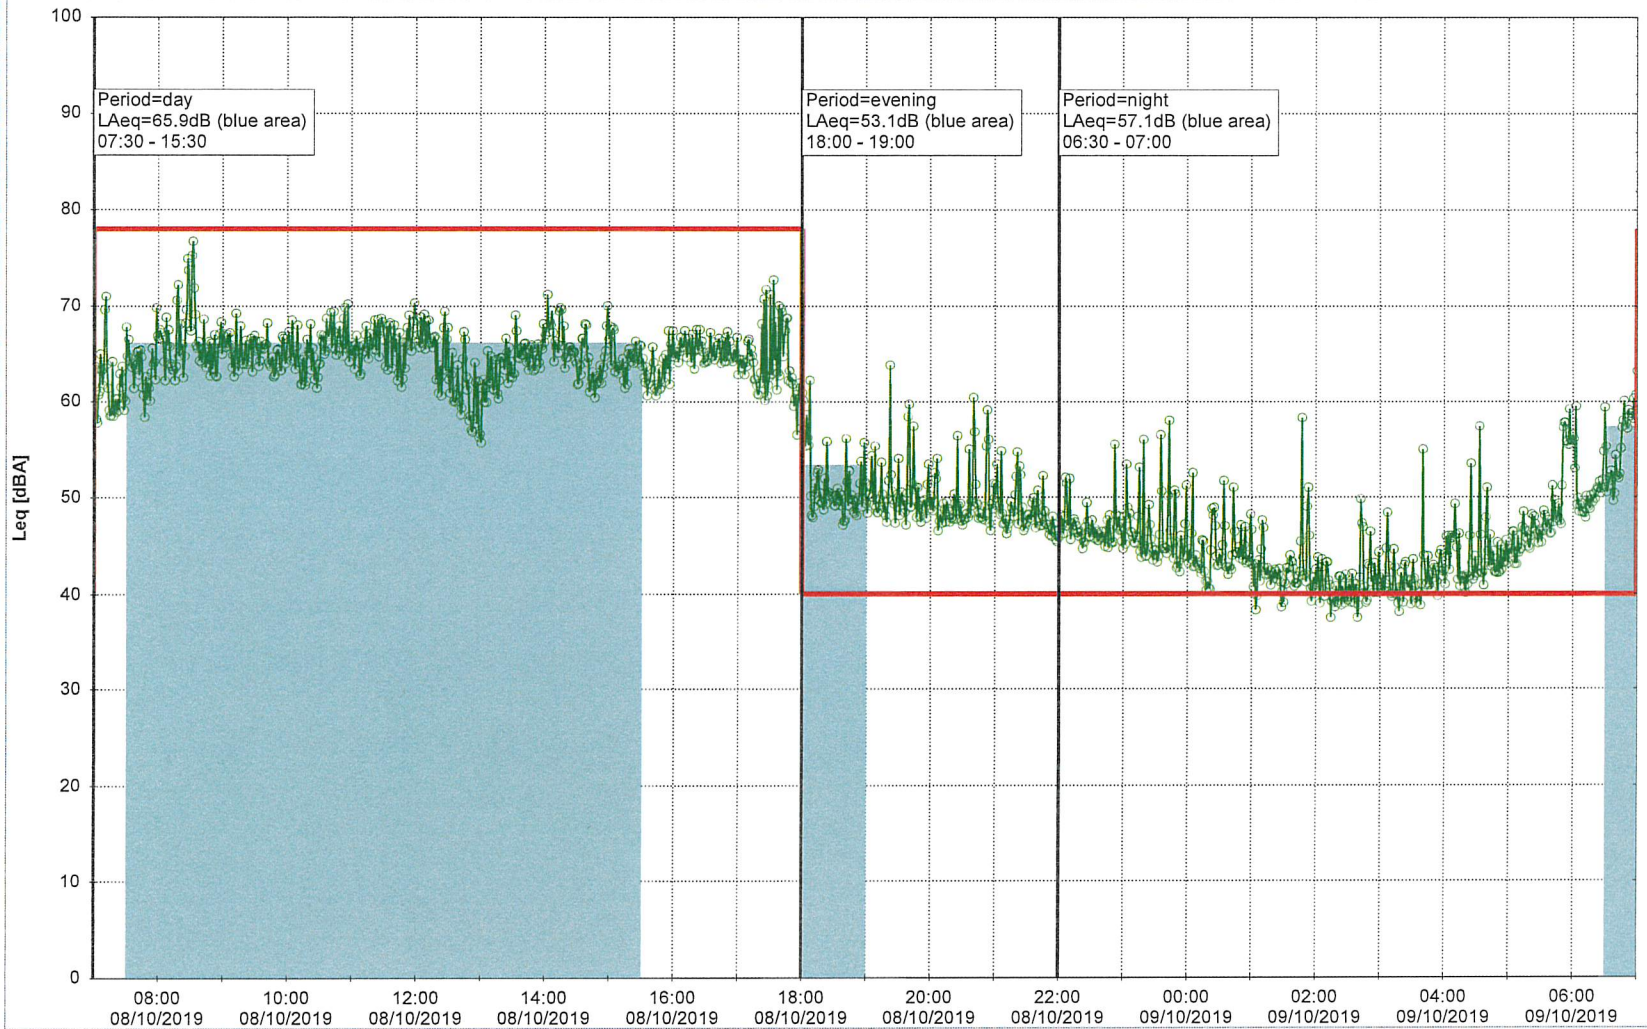

Project: Kronos Sydhavnen
Construction: Ny Ellebjerg
Location: N-V

Noise Time Related Diagram

08/10/2019
09/10/2019

NEL_NS01