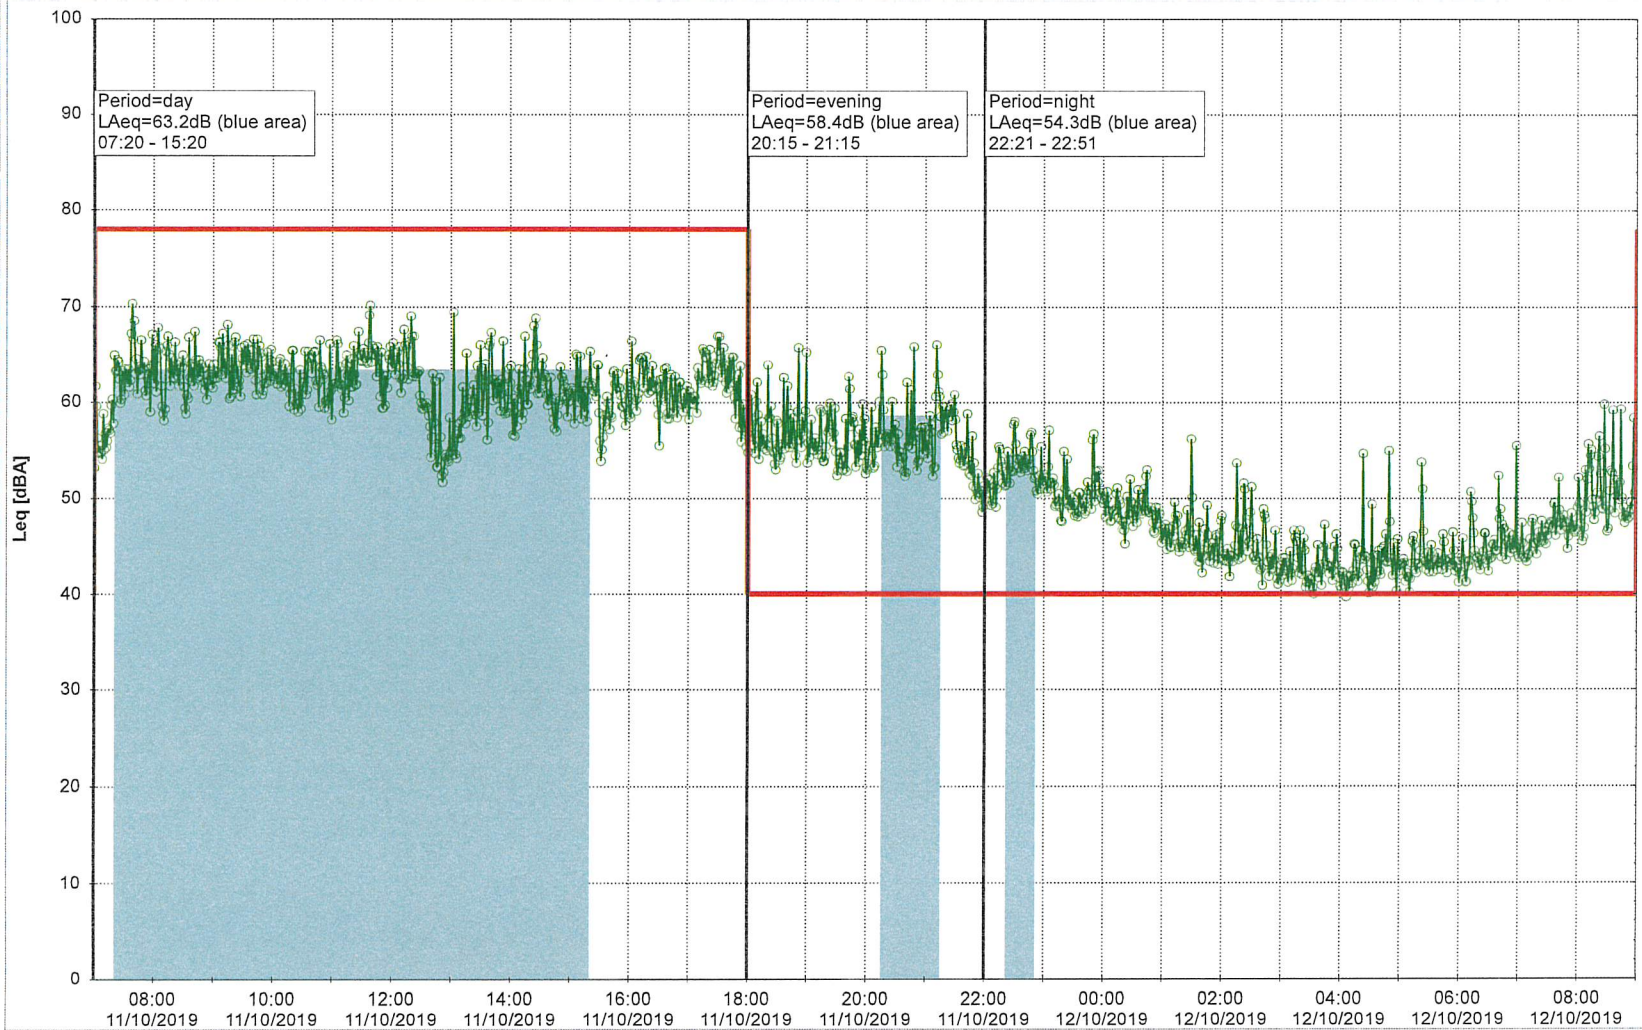

Project: Kronos Sydhavnen
Construction: Ny Ellebjerg
Location: N-V

Noise Time Related Diagram

11/10/2019
12/10/2019

NEL_NS01

Project: Kronos Sydhavnen
Construction: Ny Ellebjerg
Location: N-V

Remarks

...

Noise Time Related Diagram

12/10/2019
13/10/2019

NEL_NS01

Project: Kronos Sydhavnen
Construction: Ny Ellebjerg
Location: N-V

Noise Time Related Diagram

13/10/2019
14/10/2019

Remarks

NEL_NS01