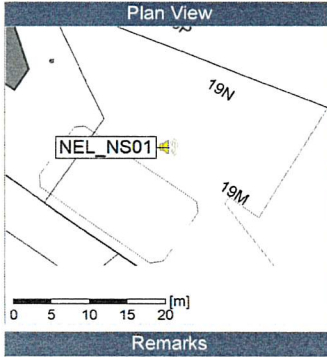

12/10/2019
13/10/2019

NEL_NS01

Project: Kronos Sydhavnen
Construction: Ny Ellebjerg
Location: N-V

Noise Time Related Diagram

13/10/2019
14/10/2019

Remarks

NEL_NS01