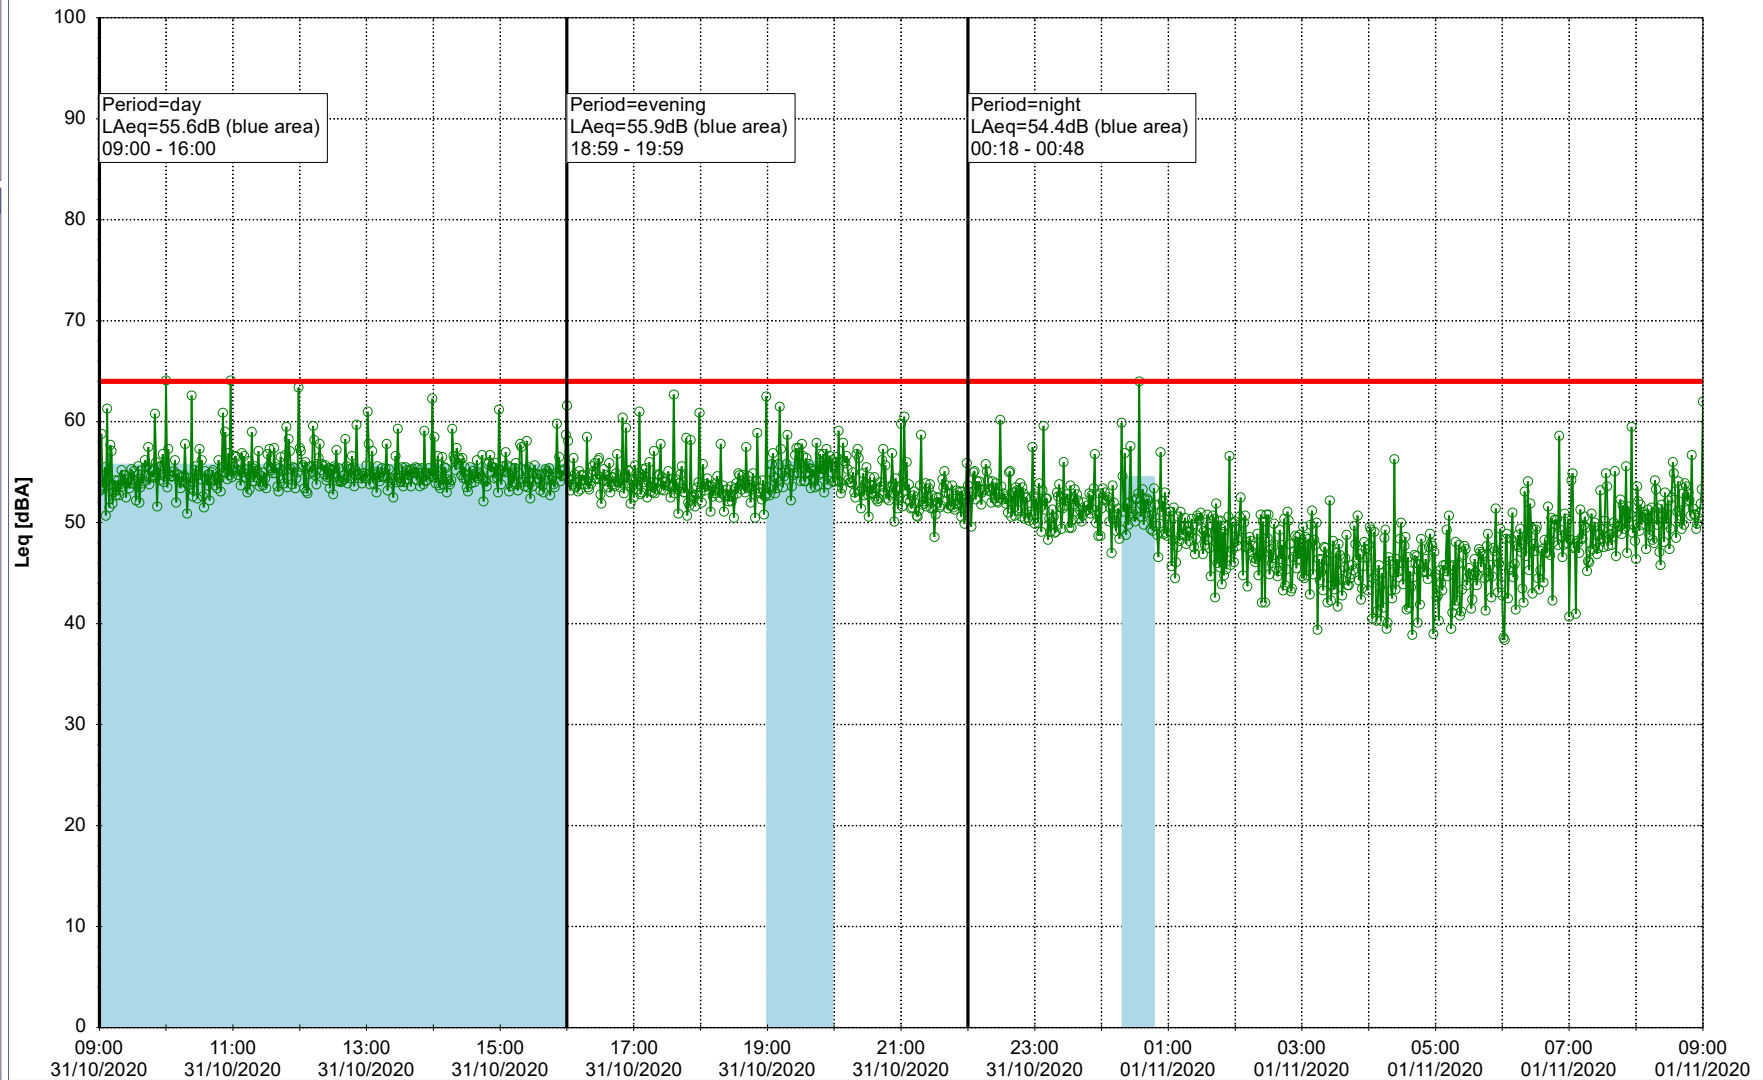

Project: Kronos Sydhavnen
Construction: Gåsebæk
Location: N-V

30/10/2020
31/10/2020

Noise Time Related Diagram

○○○○ GAB_NS01

Remarks

...

Project: Kronos Sydhavnen
Construction: Gåsebæk
Location: N-V

31/10/2020
01/11/2020

Remarks

...

Noise Time Related Diagram

○○○○ GAB_NS01

Project: Kronos Sydhavnen
Construction: Gåsebæk
Location: N-V

01/11/2020
02/11/2020

Remarks

...