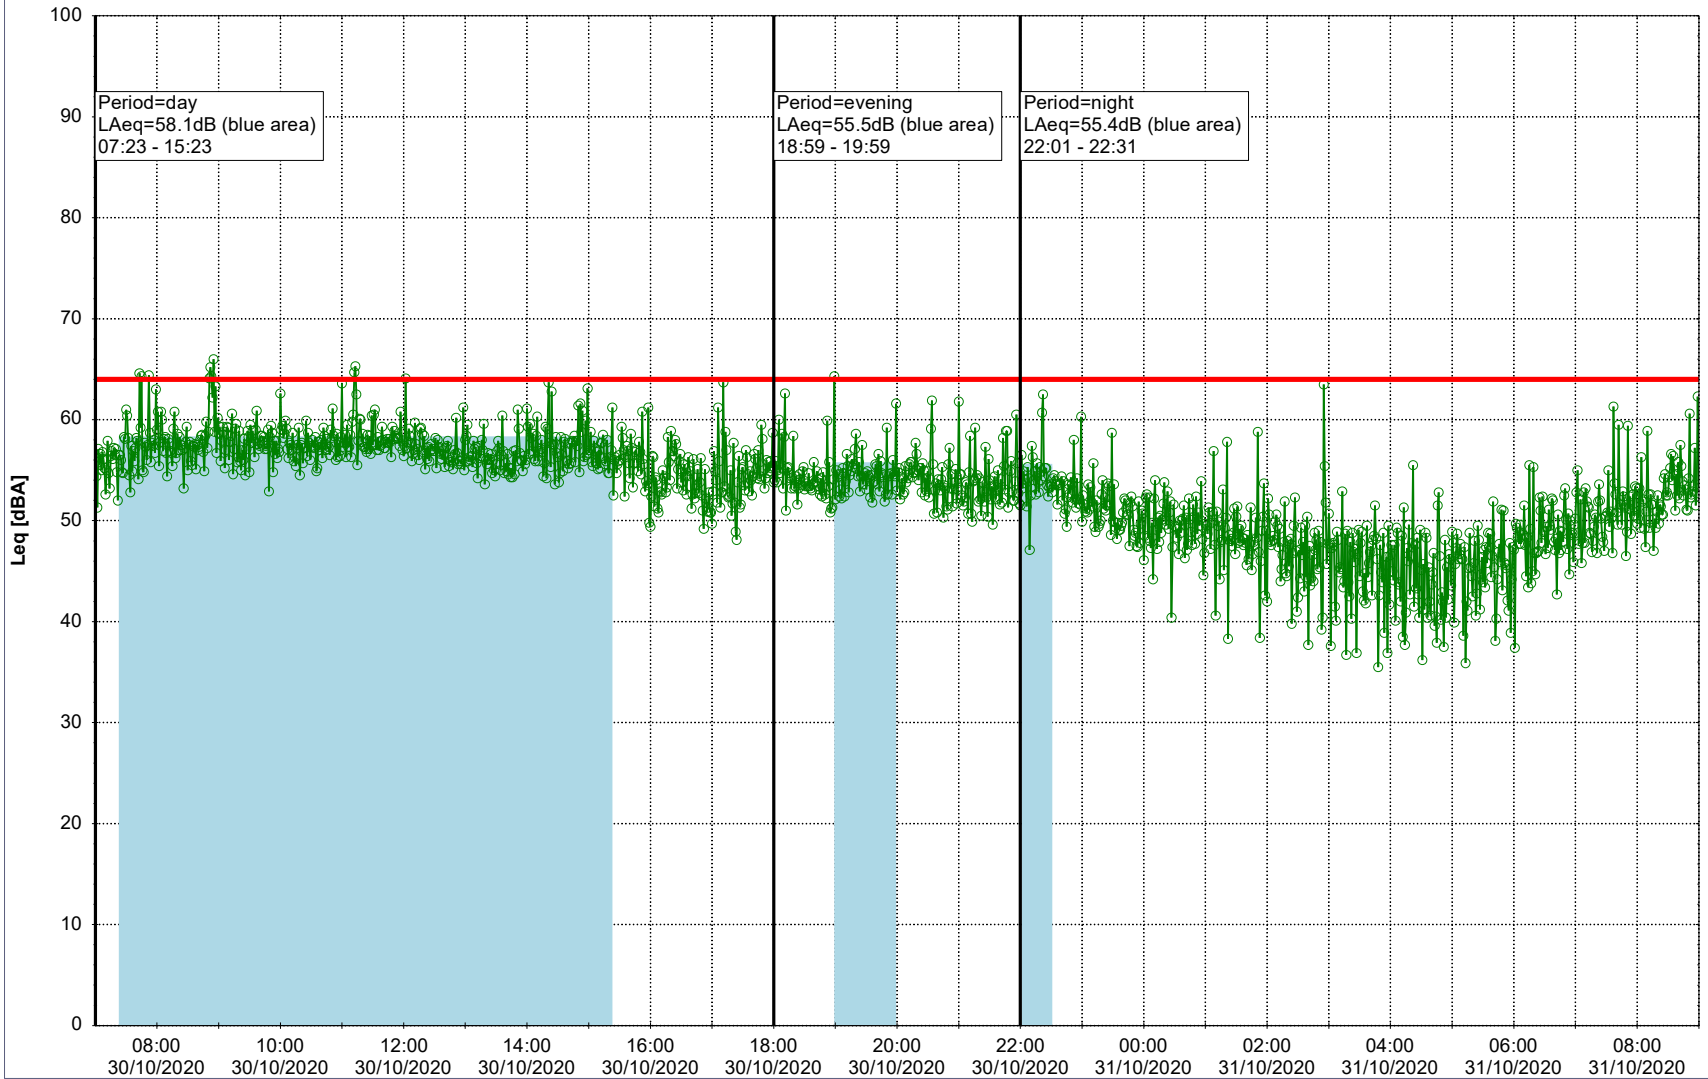

Noise Time Related Diagram

○○○ GAB_NS01

Project: Kronos Sydhavnen
Construction: Gåsebæk
Location: N-V

29/10/2020
30/10/2020

Remarks

...

Noise Time Related Diagram

○○○ GAB_NS01

Project: Kronos Sydhavnen
Construction: Gåsebæk
Location: N-V

30/10/2020
31/10/2020

Noise Time Related Diagram

○○○○ GAB_NS01

Remarks

...

Project: Kronos Sydhavnen
Construction: Gåsebæk
Location: N-V

31/10/2020
01/11/2020

Remarks

...

Noise Time Related Diagram

○○○○ GAB_NS01

Project: Kronos Sydhavnen
Construction: Gåsebæk
Location: N-V

01/11/2020
02/11/2020

Remarks

...