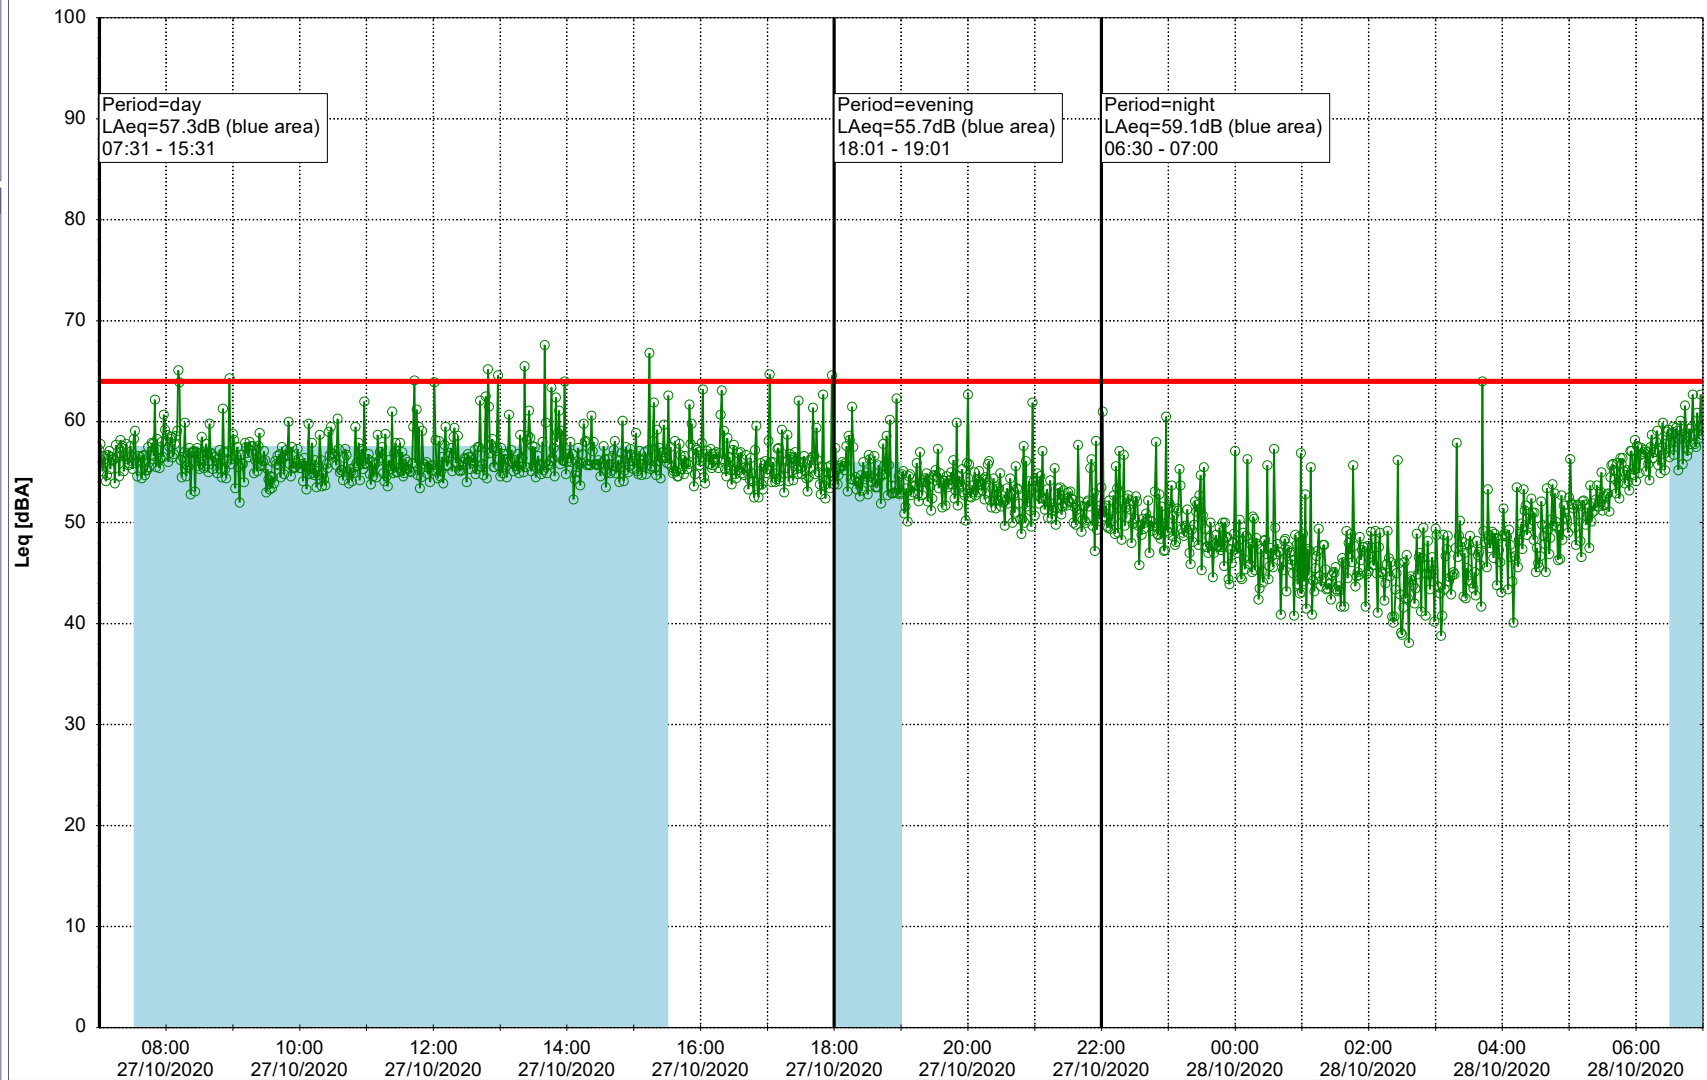

Project: Kronos Sydhavnen
Construction: Gåsebæk
Location: N-V

26/10/2020
27/10/2020

Remarks

...

Noise Time Related Diagram

○○○ GAB_NS01

Project: Kronos Sydhavnen
Construction: Gåsebæk
Location: N-V

27/10/2020
28/10/2020

Remarks

...

Noise Time Related Diagram

○○○ GAB_NS01

Project: Kronos Sydhavnen
Construction: Gåsebæk
Location: N-V

28/10/2020
29/10/2020

Remarks

...

Noise Time Related Diagram

○○○ GAB_NS01

Project: Kronos Sydhavnen
Construction: Gåsebæk
Location: N-V

29/10/2020
30/10/2020

Remarks

...

Noise Time Related Diagram

○○○ GAB_NS01

Project: Kronos Sydhavnen
Construction: Gåsebæk
Location: N-V

30/10/2020
31/10/2020

Noise Time Related Diagram

○○○○ GAB_NS01

Remarks

...

Project: Kronos Sydhavnen
Construction: Gåsebæk
Location: N-V

31/10/2020
01/11/2020