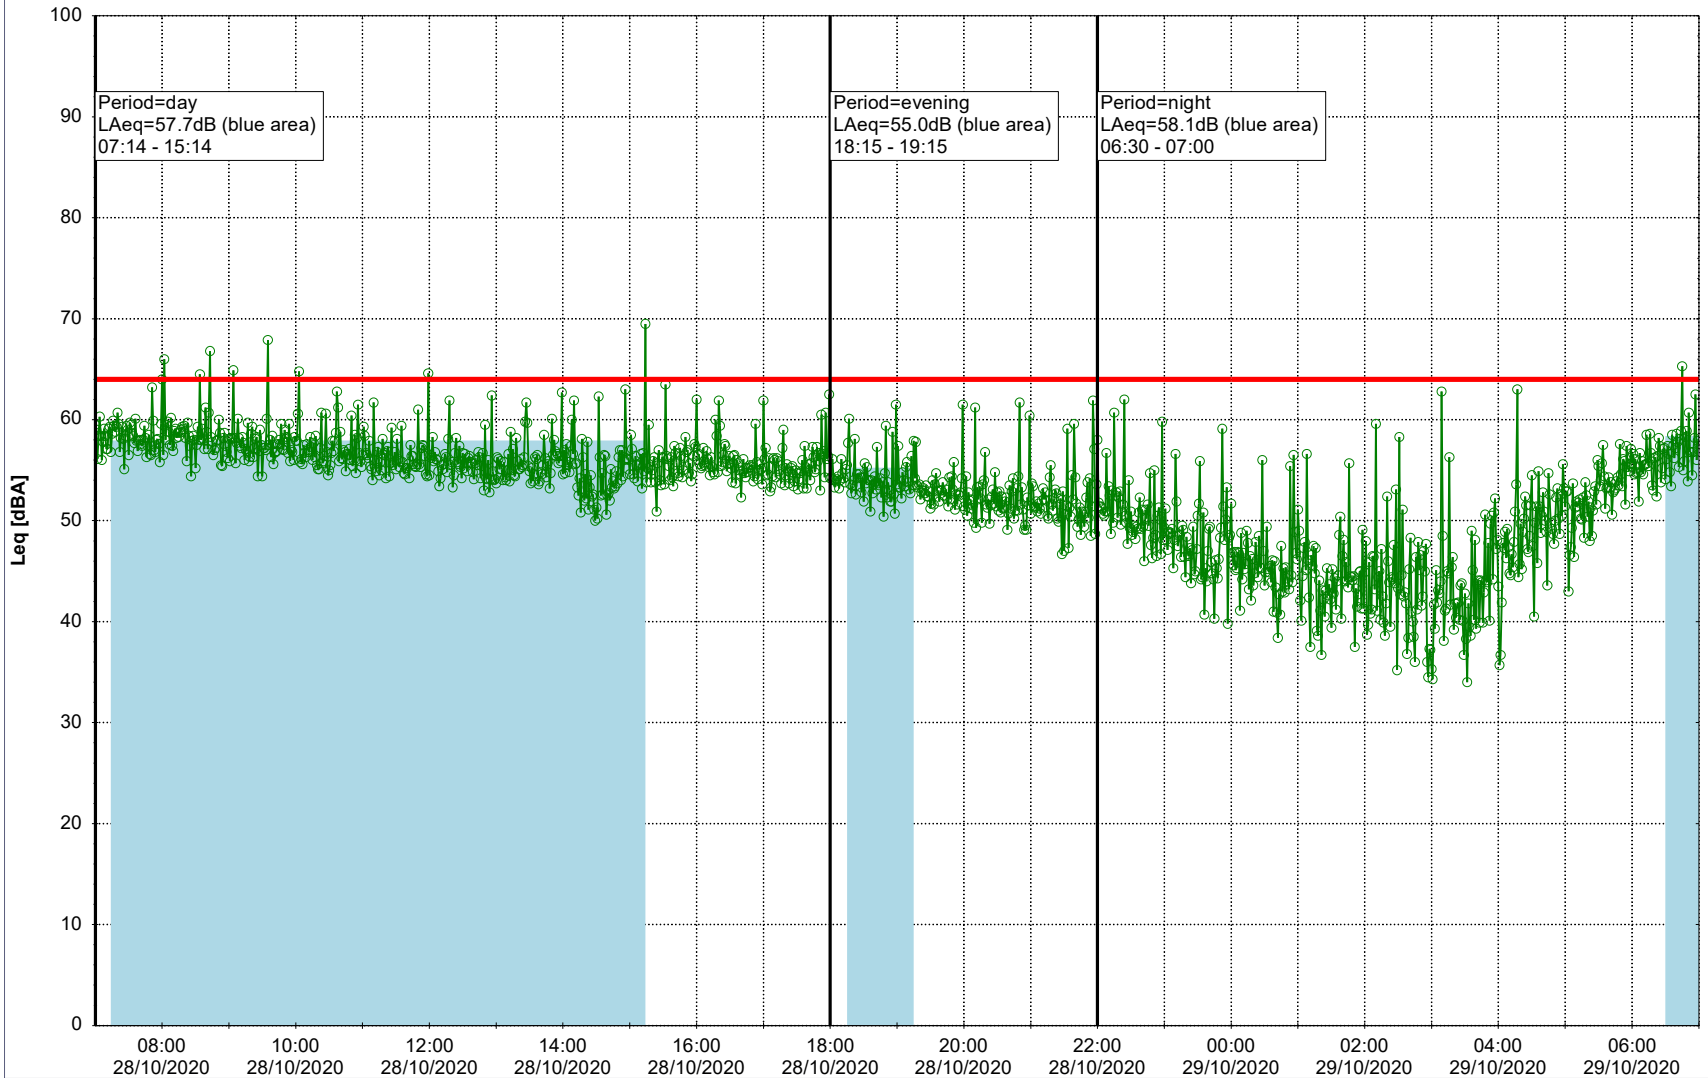

Remarks

...

Noise Time Related Diagram

○○○ GAB_NS01

Project: Kronos Sydhavnen
Construction: Gåsebæk
Location: N-V

28/10/2020
29/10/2020

Remarks

...

Noise Time Related Diagram

○○○ GAB_NS01

Project: Kronos Sydhavnen
Construction: Gåsebæk
Location: N-V

29/10/2020
30/10/2020

Remarks

...

Noise Time Related Diagram

○○○ GAB_NS01

Project: Kronos Sydhavnen
Construction: Gåsebæk
Location: N-V

30/10/2020
31/10/2020

Noise Time Related Diagram

○○○○ GAB_NS01

Remarks

...

Project: Kronos Sydhavnen
Construction: Gåsebæk
Location: N-V

31/10/2020
01/11/2020

Remarks

...

Noise Time Related Diagram

○○○○ GAB_NS01

Project: Kronos Sydhavnen
Construction: Gåsebæk
Location: N-V

01/11/2020
02/11/2020

Remarks

...