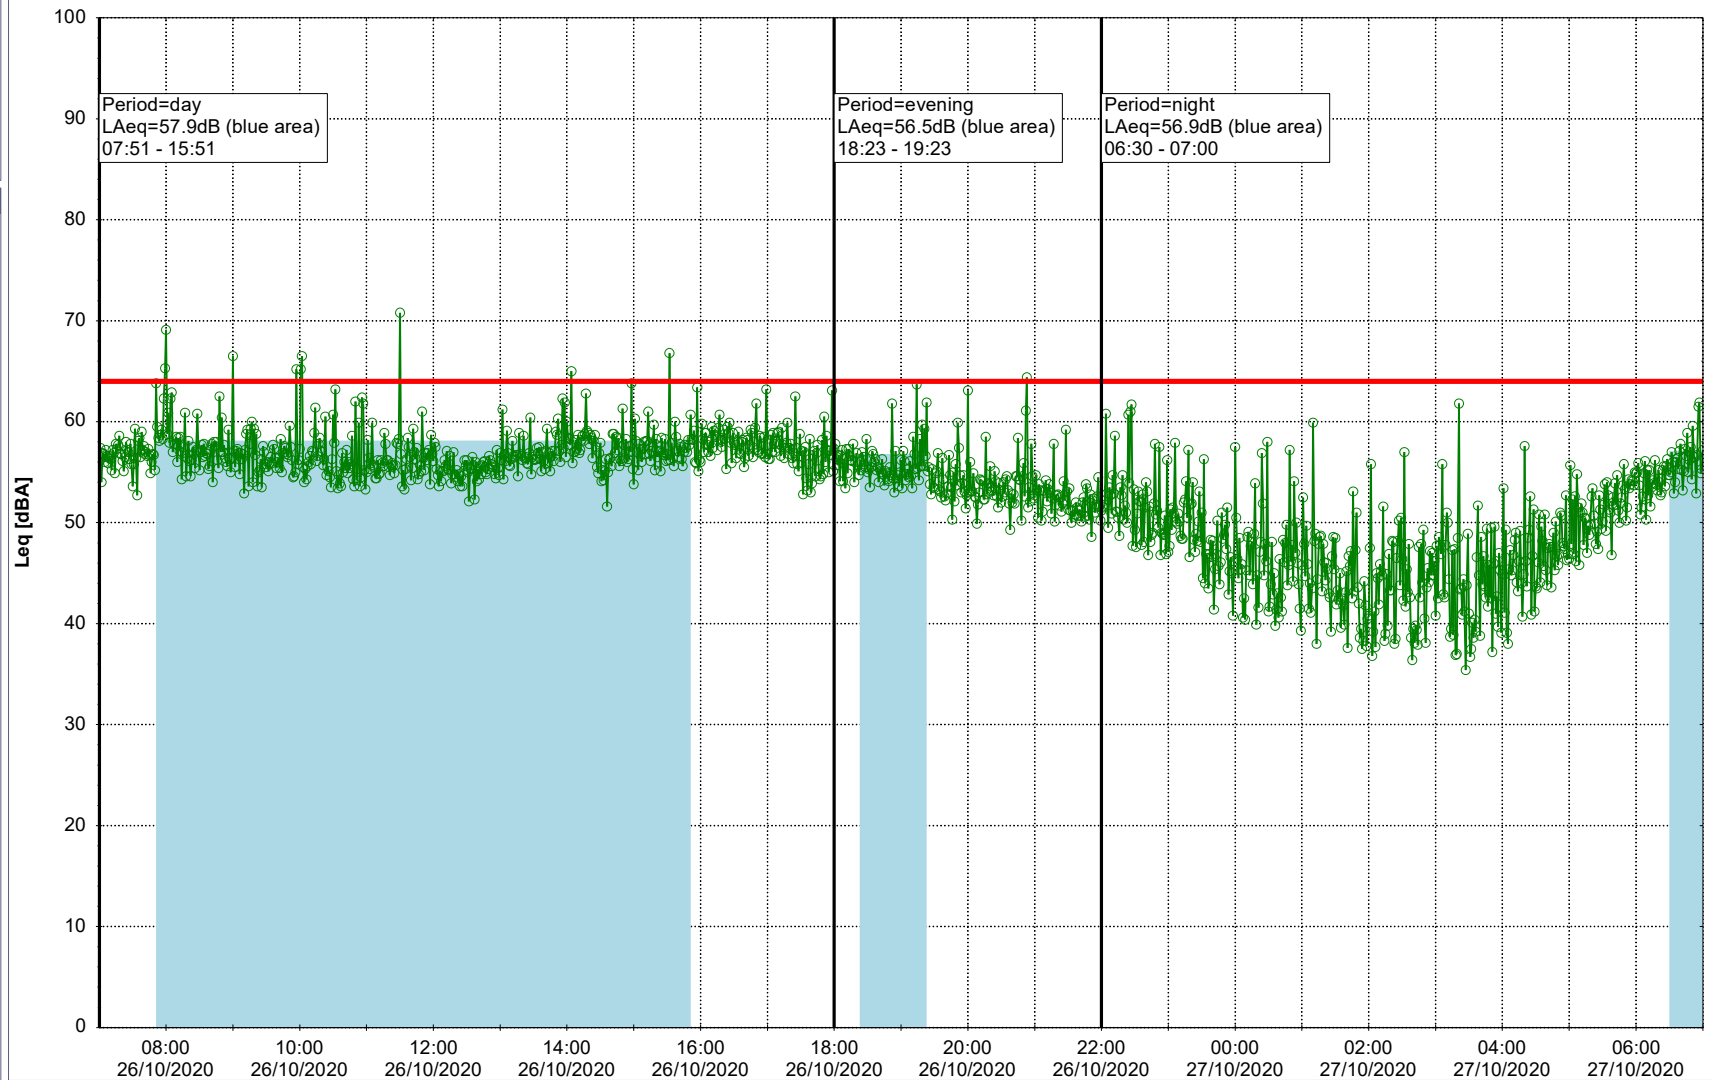

Project: Kronos Sydhavnen
Construction: Gåsebæk
Location: N-V

26/10/2020
27/10/2020

Remarks

...

Noise Time Related Diagram

○○○ GAB_NS01

Project: Kronos Sydhavnen
Construction: Gåsebæk
Location: N-V

27/10/2020
28/10/2020

Remarks

...

Noise Time Related Diagram

○○○ GAB_NS01

Project: Kronos Sydhavnen
Construction: Gåsebæk
Location: N-V

28/10/2020
29/10/2020

Remarks

...

Noise Time Related Diagram

○○○ GAB_NS01

Project: Kronos Sydhavnen
Construction: Gåsebæk
Location: N-V

29/10/2020
30/10/2020

Remarks

...

Noise Time Related Diagram

○○○ GAB_NS01

Project: Kronos Sydhavnen
Construction: Gåsebæk
Location: N-V

30/10/2020
31/10/2020

Noise Time Related Diagram

○○○○ GAB_NS01

Remarks

...

Project: Kronos Sydhavnen
Construction: Gåsebæk
Location: N-V

31/10/2020
01/11/2020