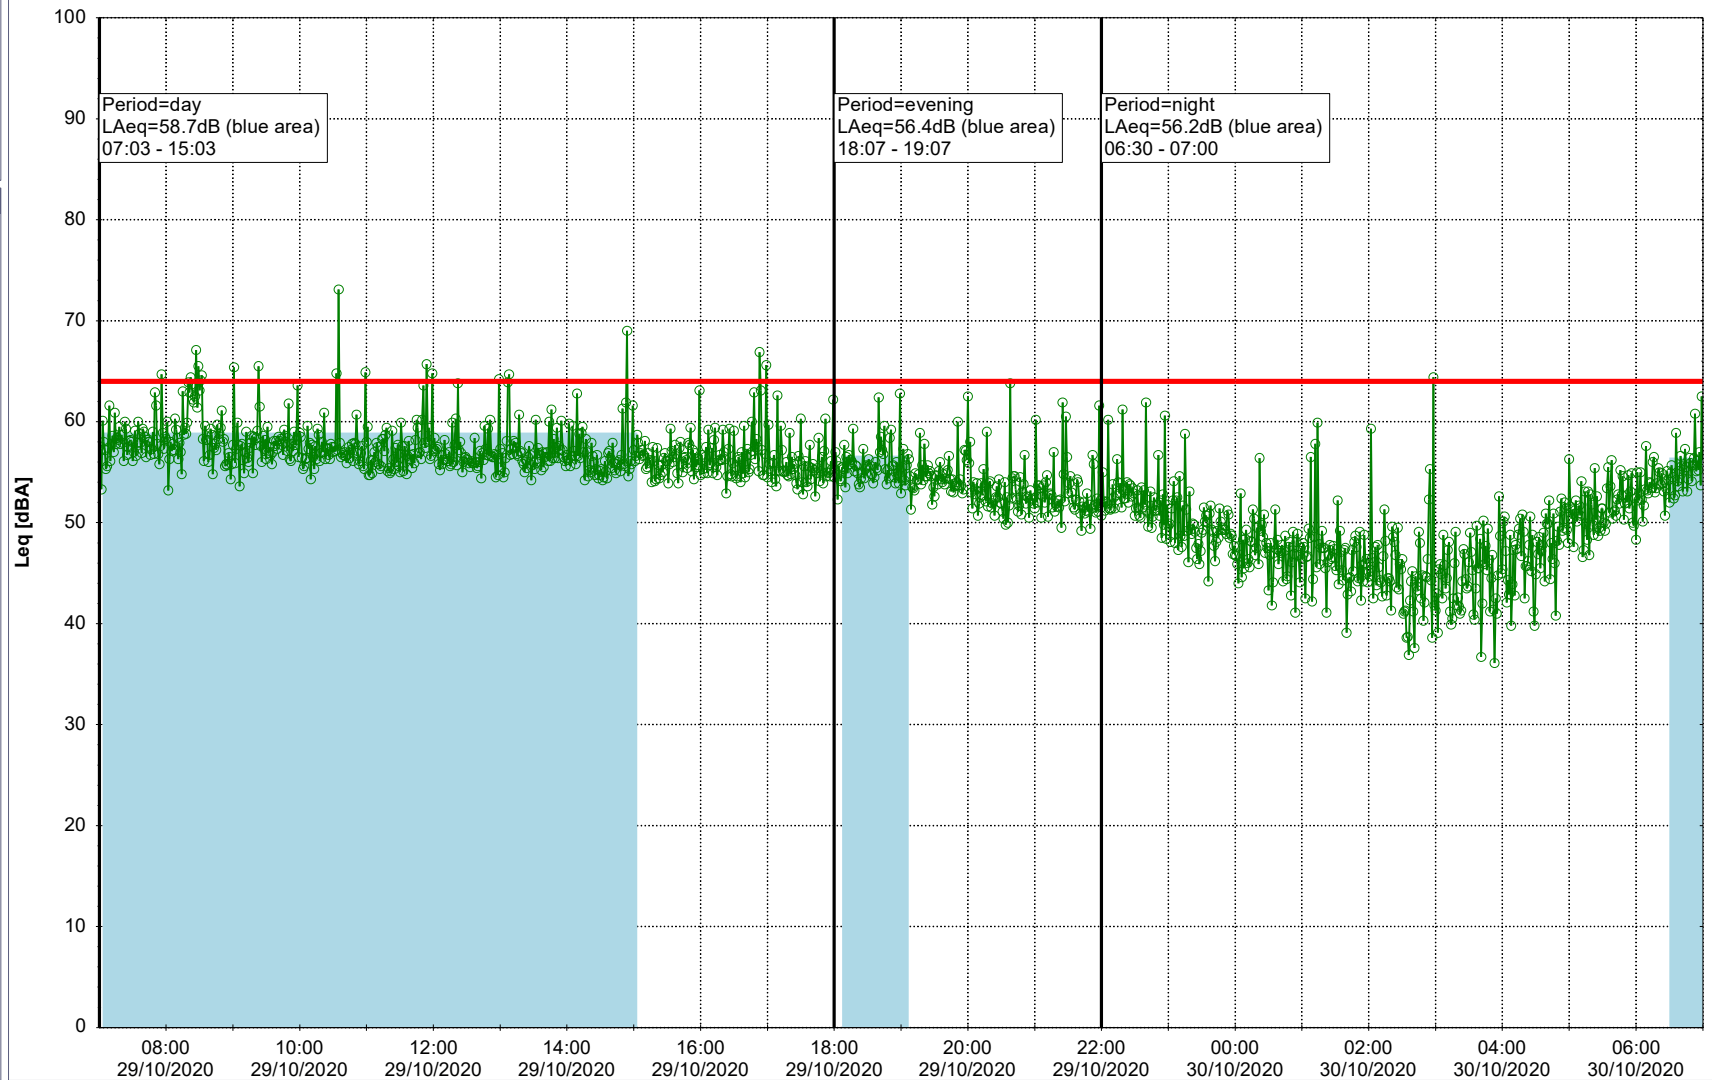

Noise Time Related Diagram

○○○ GAB_NS01

Project: Kronos Sydhavnen
Construction: Gåsebæk
Location: N-V

29/10/2020
30/10/2020

Remarks

...

Noise Time Related Diagram

○○○ GAB_NS01

Project: Kronos Sydhavnen
Construction: Gåsebæk
Location: N-V

30/10/2020
31/10/2020

Noise Time Related Diagram

○○○○ GAB_NS01

Remarks

...

Project: Kronos Sydhavnen
Construction: Gåsebæk
Location: N-V

31/10/2020
01/11/2020

Remarks

...

Noise Time Related Diagram

○○○○ GAB_NS01

Project: Kronos Sydhavnen
Construction: Gåsebæk
Location: N-V

01/11/2020
02/11/2020

Remarks

...