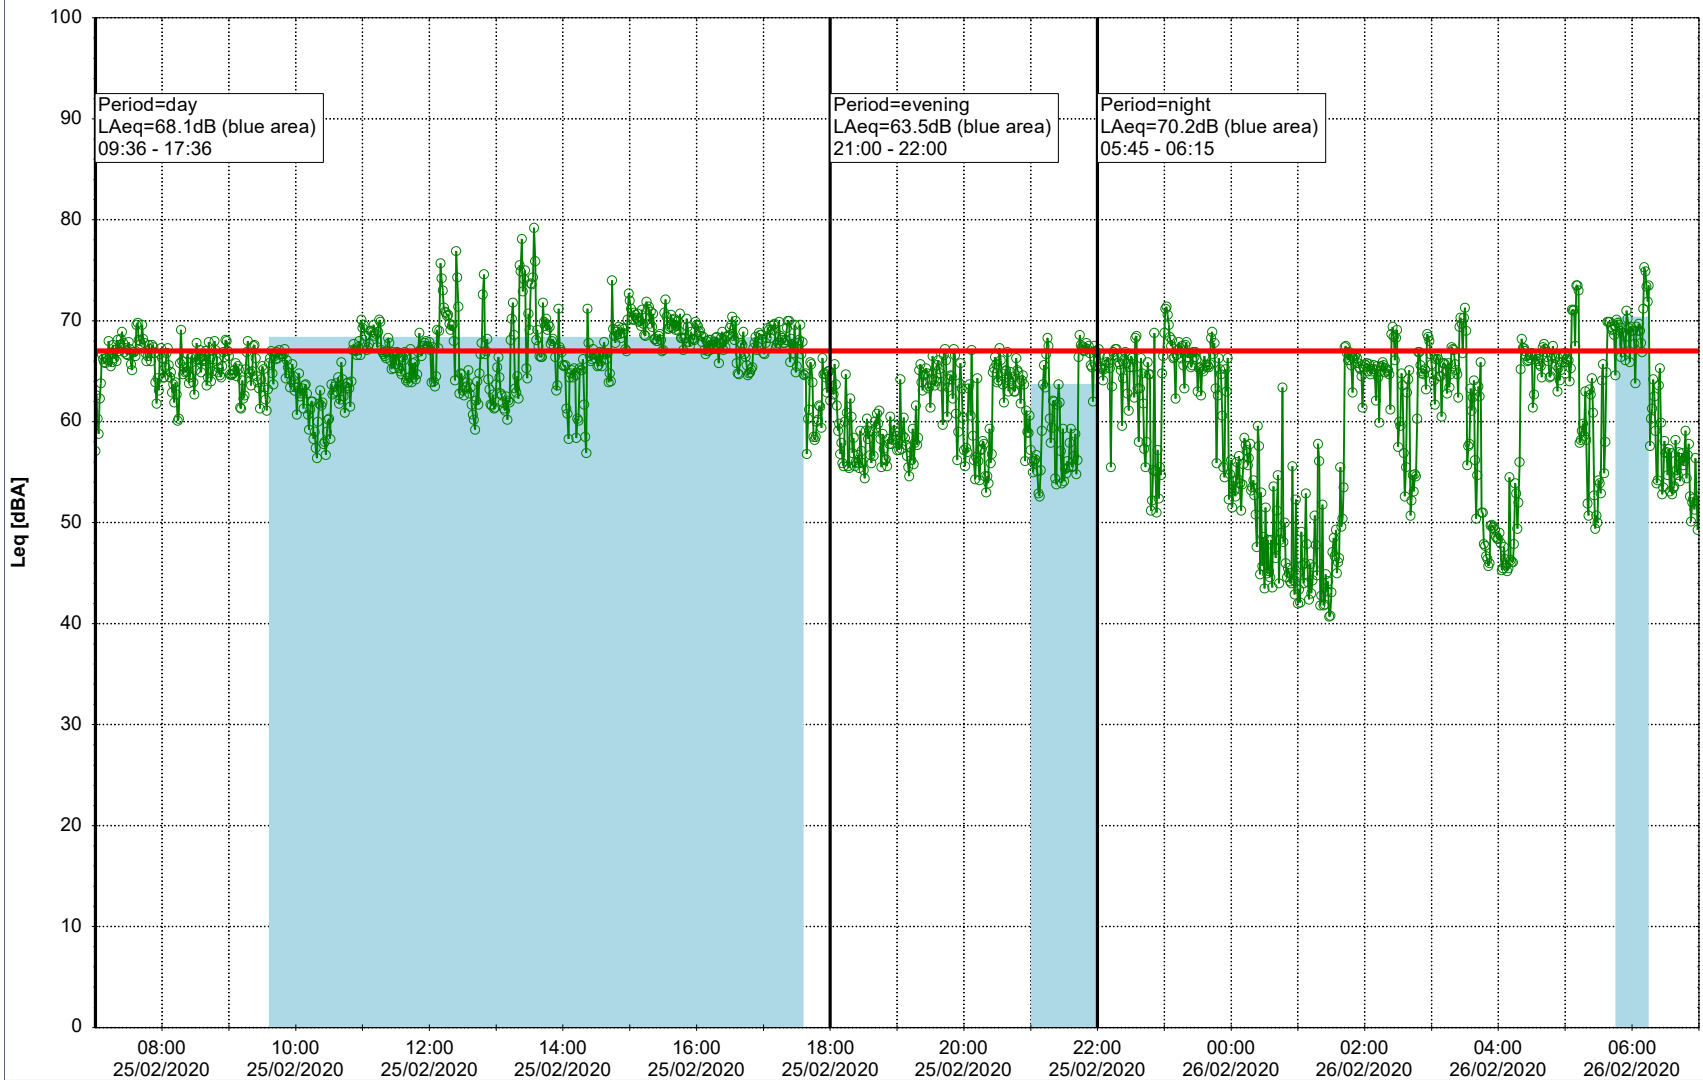

25/02/2020
26/02/2020

Noise Time Related Diagram

○○○ NEL_NS01

Remarks

...

Project: Kronos Sydhavnen
Construction: Ny Ellebjerg
Location: N-V

26/02/2020
27/02/2020

Noise Time Related Diagram

○○○ NEL_NS01

Remarks

...

Project: Kronos Sydhavnen
Construction: Ny Ellebjerg
Location: N-V

Plan View

Remarks

...

Noise Time Related Diagram

27/02/2020
28/02/2020

○ ○ ○ ○ NEL_NS01

Project: Kronos Sydhavnen
Construction: Ny Ellebjerg
Location: N-V

Plan View

Remarks

...

Noise Time Related Diagram

29/02/2020
01/03/2020

Project: Kronos Sydhavnen
Construction: Ny Ellebjerg
Location: N-V

Plan View

Remarks

...

Noise Time Related Diagram

01/03/2020
02/03/2020