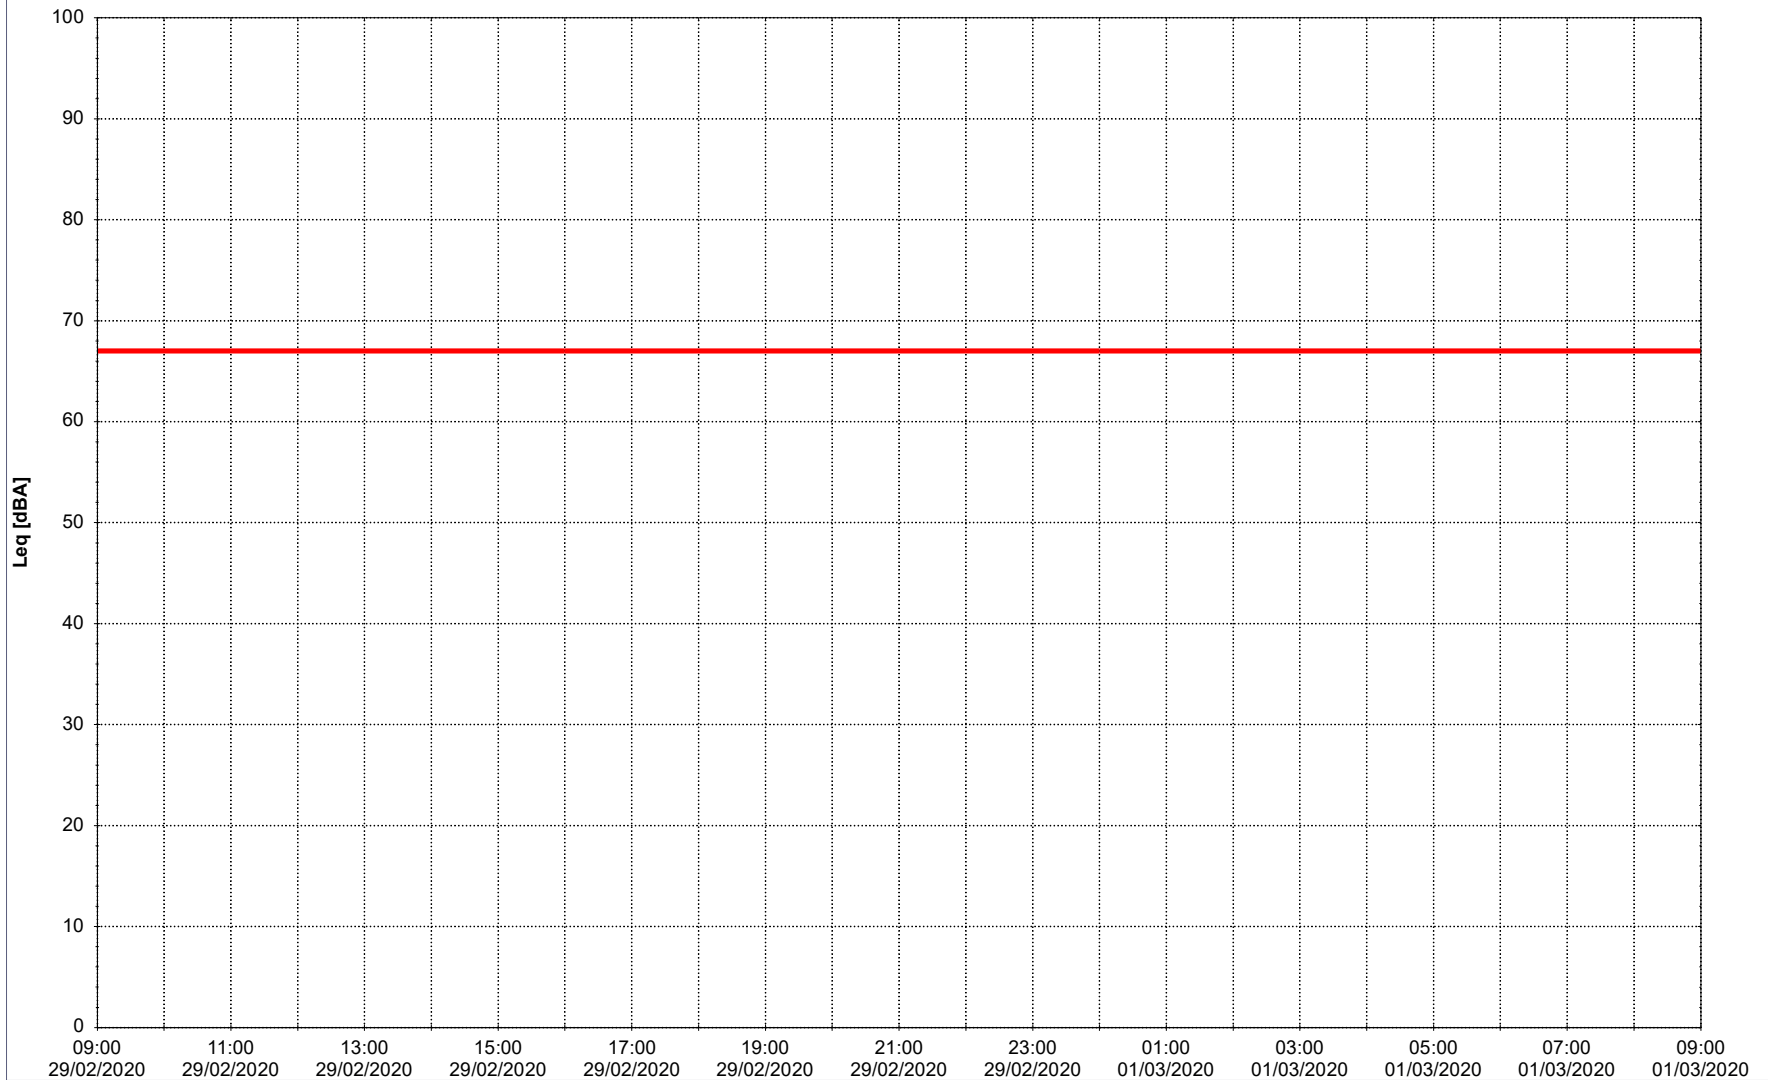

25/02/2020
26/02/2020

Noise Time Related Diagram

○○○ NEL_NS01

Remarks

...

Project: Kronos Sydhavnen
Construction: Ny Ellebjerg
Location: N-V

26/02/2020
27/02/2020

Noise Time Related Diagram

○○○ NEL_NS01

Remarks

...

Project: Kronos Sydhavnen
Construction: Ny Ellebjerg
Location: N-V

Plan View

Remarks

...

Noise Time Related Diagram

27/02/2020
28/02/2020

○ ○ ○ ○ NEL_NS01

Project: Kronos Sydhavnen
Construction: Ny Ellebjerg
Location: N-V

Plan View

Remarks

...

Noise Time Related Diagram

29/02/2020
01/03/2020

Project: Kronos Sydhavnen
Construction: Ny Ellebjerg
Location: N-V

Plan View

Remarks

...

Noise Time Related Diagram

01/03/2020
02/03/2020