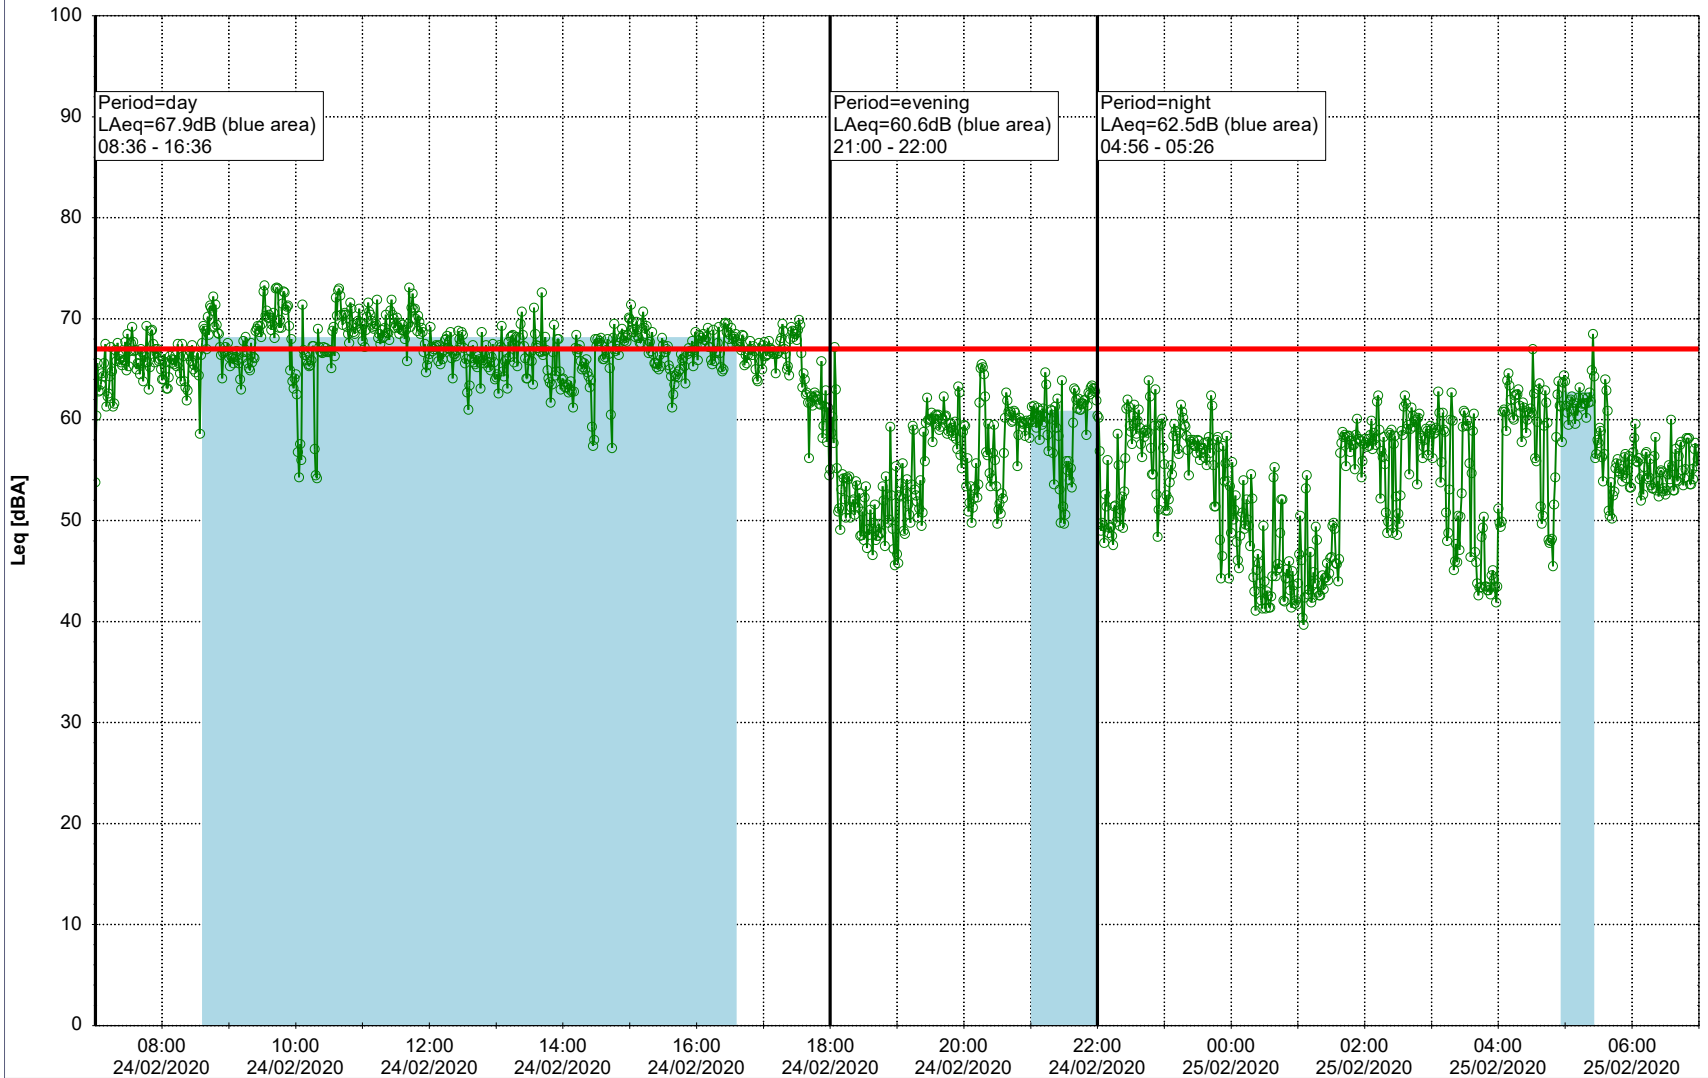

Project: Kronos Sydhavnen
Construction: Ny Ellebjerg
Location: N-V

Plan View

Remarks

...

Noise Time Related Diagram

24/02/2020
25/02/2020

○ ○ ○ ○ NEL_NS01

Project: Kronos Sydhavnen
Construction: Ny Ellebjerg
Location: N-V

25/02/2020
26/02/2020

Noise Time Related Diagram

○○○ NEL_NS01

Remarks

...

Project: Kronos Sydhavnen
Construction: Ny Ellebjerg
Location: N-V

26/02/2020
27/02/2020

Noise Time Related Diagram

27/02/2020
28/02/2020

○ ○ ○ ○ NEL_NS01

Project: Kronos Sydhavnen
Construction: Ny Ellebjerg
Location: N-V

Plan View

Remarks

...

Noise Time Related Diagram

29/02/2020
01/03/2020

Project: Kronos Sydhavnen
Construction: Ny Ellebjerg
Location: N-V

Plan View

Remarks

...

Noise Time Related Diagram

01/03/2020
02/03/2020