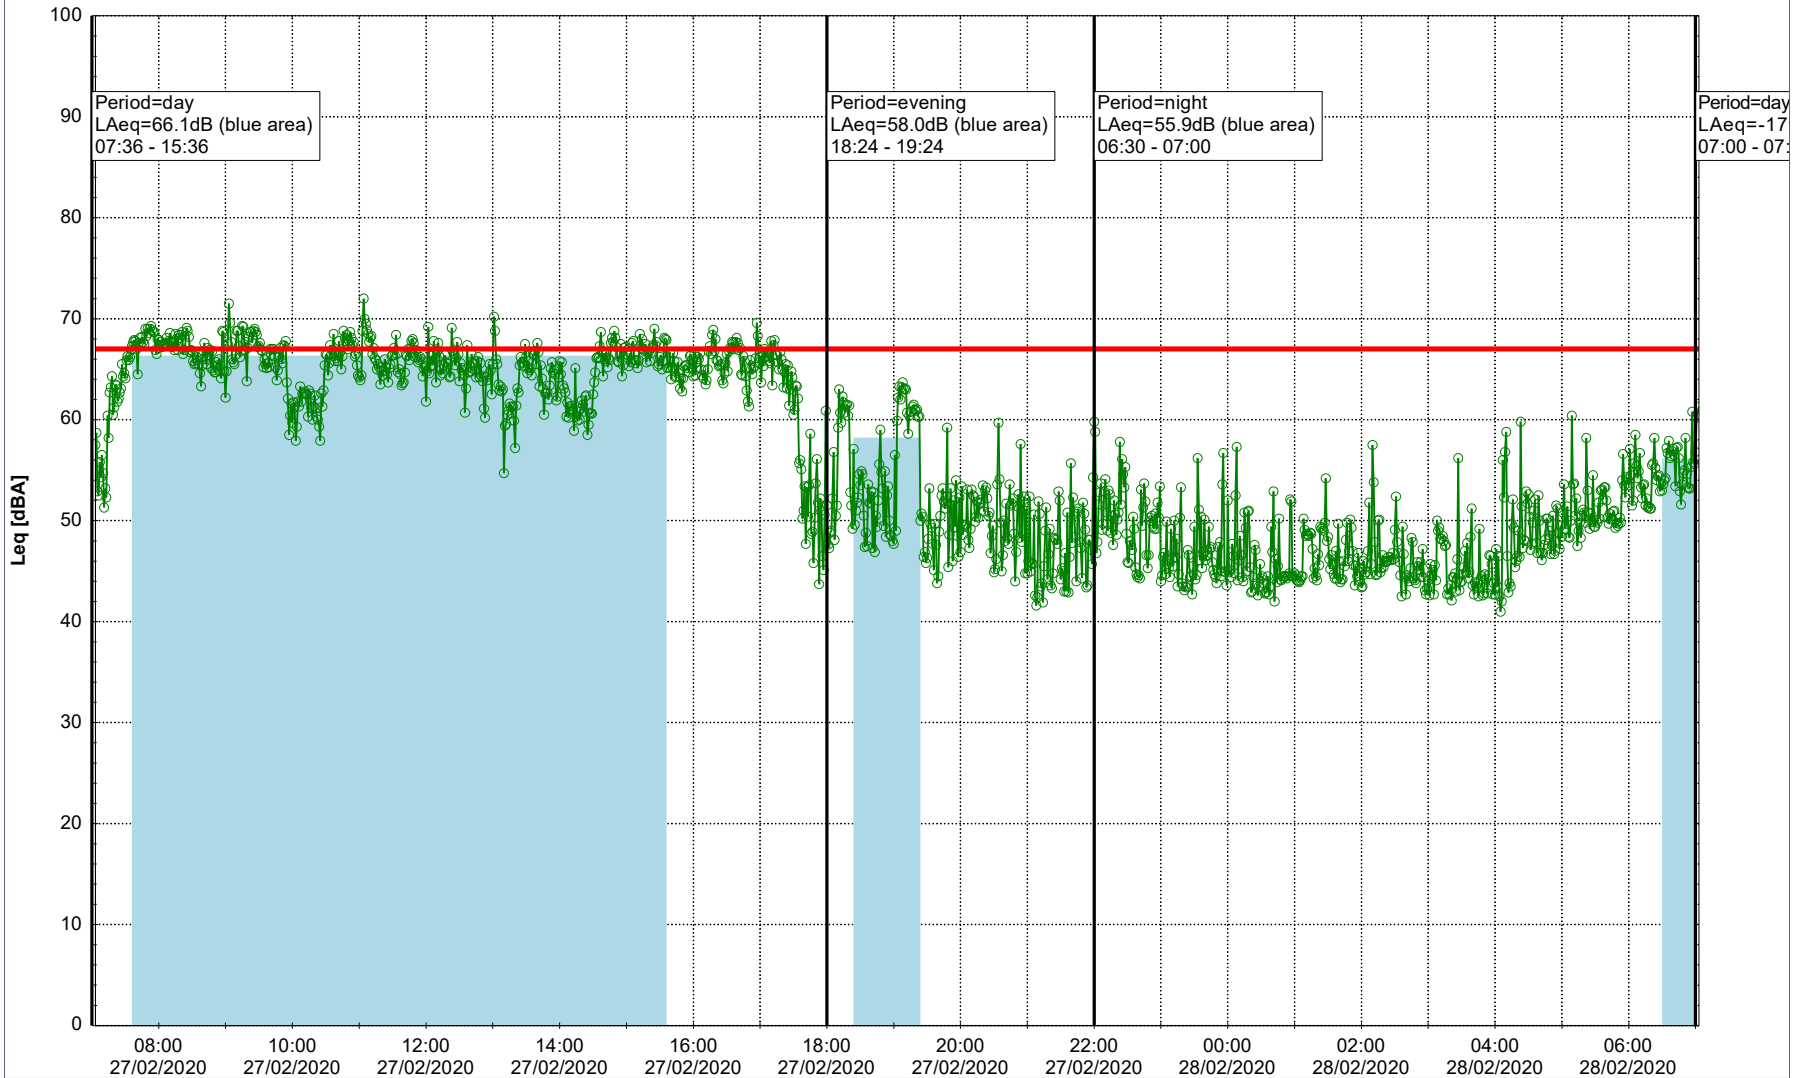

25/02/2020
26/02/2020

Noise Time Related Diagram

○○○ NEL_NS01

Remarks

...

Project: Kronos Sydhavnen
Construction: Ny Ellebjerg
Location: N-V

26/02/2020
27/02/2020

Noise Time Related Diagram

○○○ NEL_NS01

Remarks

...

Project: Kronos Sydhavnen
Construction: Ny Ellebjerg
Location: N-V

Plan View

Remarks

...

Noise Time Related Diagram

27/02/2020
28/02/2020

○ ○ ○ ○ NEL_NS01

Project: Kronos Sydhavnen
Construction: Ny Ellebjerg
Location: N-V

Plan View

Remarks

...

Noise Time Related Diagram

29/02/2020
01/03/2020

Project: Kronos Sydhavnen
Construction: Ny Ellebjerg
Location: N-V

Plan View

Remarks

...

Noise Time Related Diagram

01/03/2020
02/03/2020