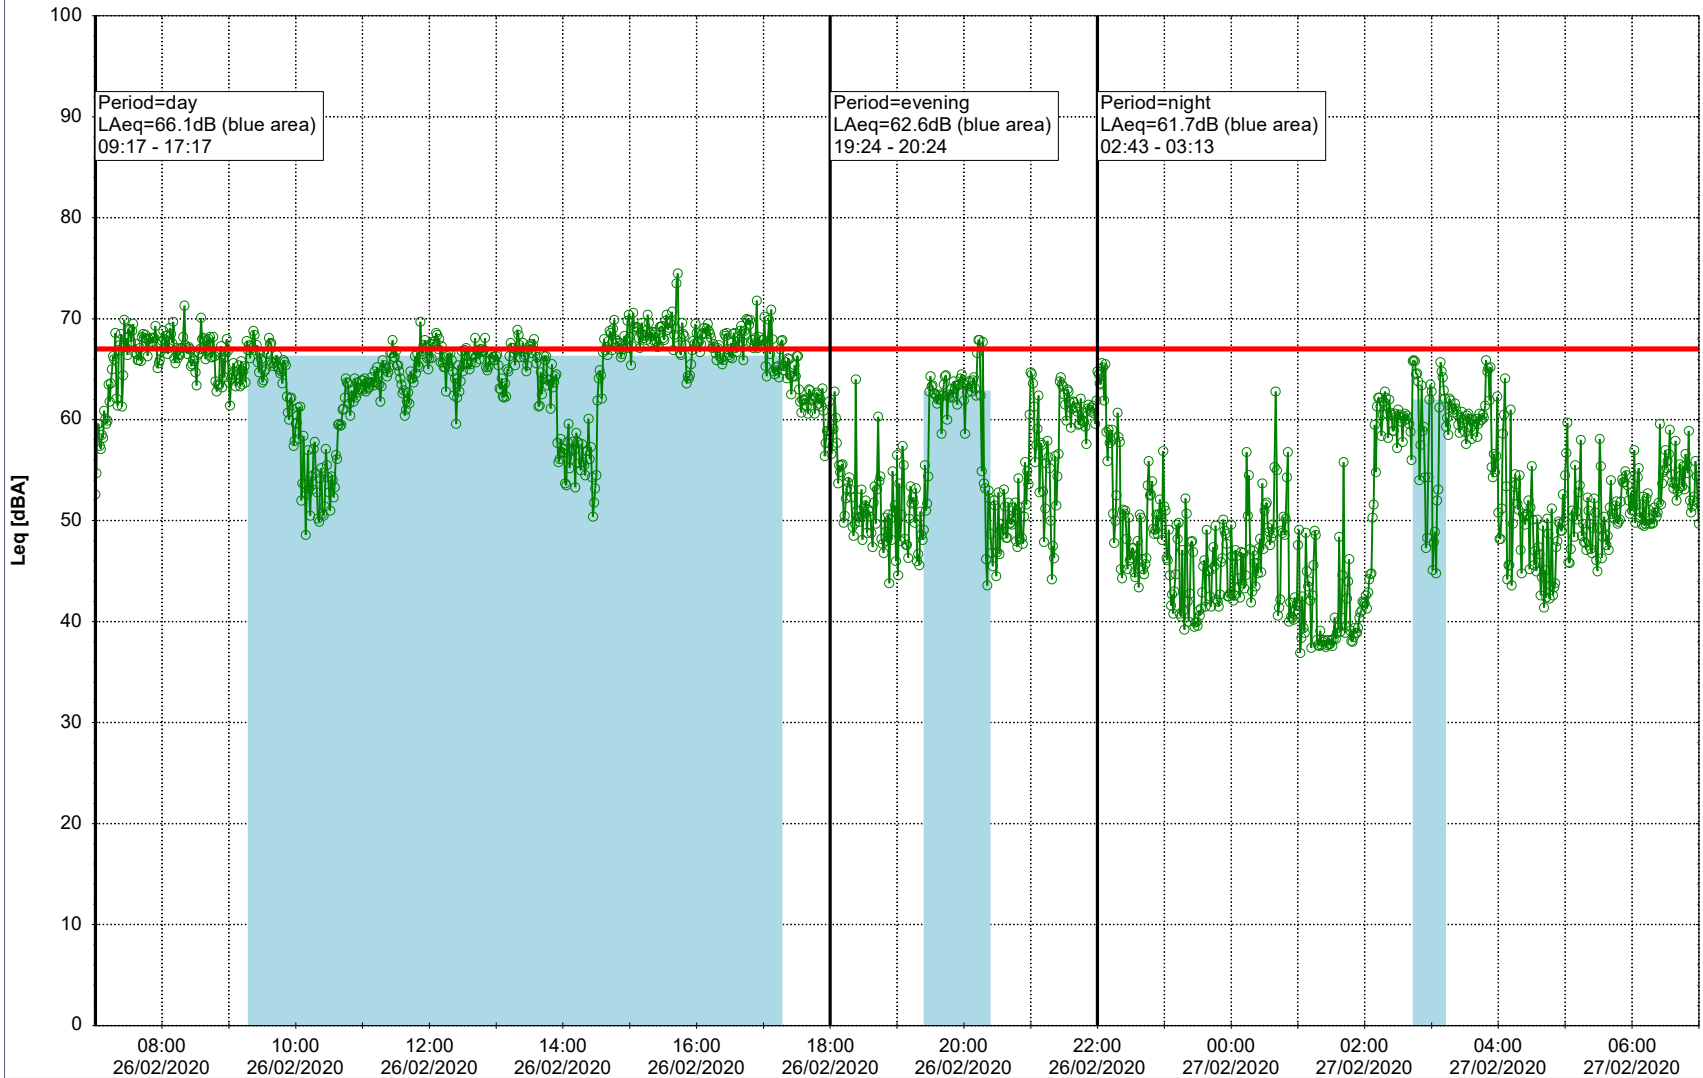

25/02/2020
26/02/2020

Noise Time Related Diagram

○○○ NEL_NS01

Remarks

...

Project: Kronos Sydhavnen
Construction: Ny Ellebjerg
Location: N-V

26/02/2020
27/02/2020

Noise Time Related Diagram

○○○ NEL_NS01

Remarks

...

Project: Kronos Sydhavnen
Construction: Ny Ellebjerg
Location: N-V

Plan View

Remarks

...

Noise Time Related Diagram

27/02/2020
28/02/2020

○ ○ ○ ○ NEL_NS01

Project: Kronos Sydhavnen
Construction: Ny Ellebjerg
Location: N-V

Plan View

Remarks

...

Noise Time Related Diagram

29/02/2020
01/03/2020

Project: Kronos Sydhavnen
Construction: Ny Ellebjerg
Location: N-V

Plan View

Remarks

...

Noise Time Related Diagram

01/03/2020
02/03/2020