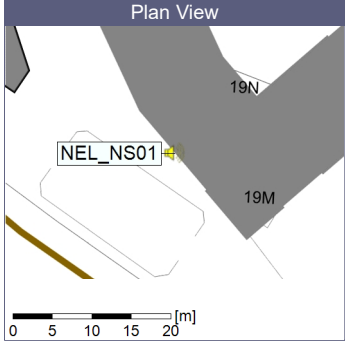

25/02/2020
26/02/2020

Noise Time Related Diagram

○○○ NEL_NS01

Remarks

...

Project: Kronos Sydhavnen
Construction: Ny Ellebjerg
Location: N-V

26/02/2020
27/02/2020

Noise Time Related Diagram

Project: Kronos Sydhavnen
Construction: Ny Ellebjerg
Location: N-V

Plan View

Remarks

...

Noise Time Related Diagram

01/03/2020
02/03/2020