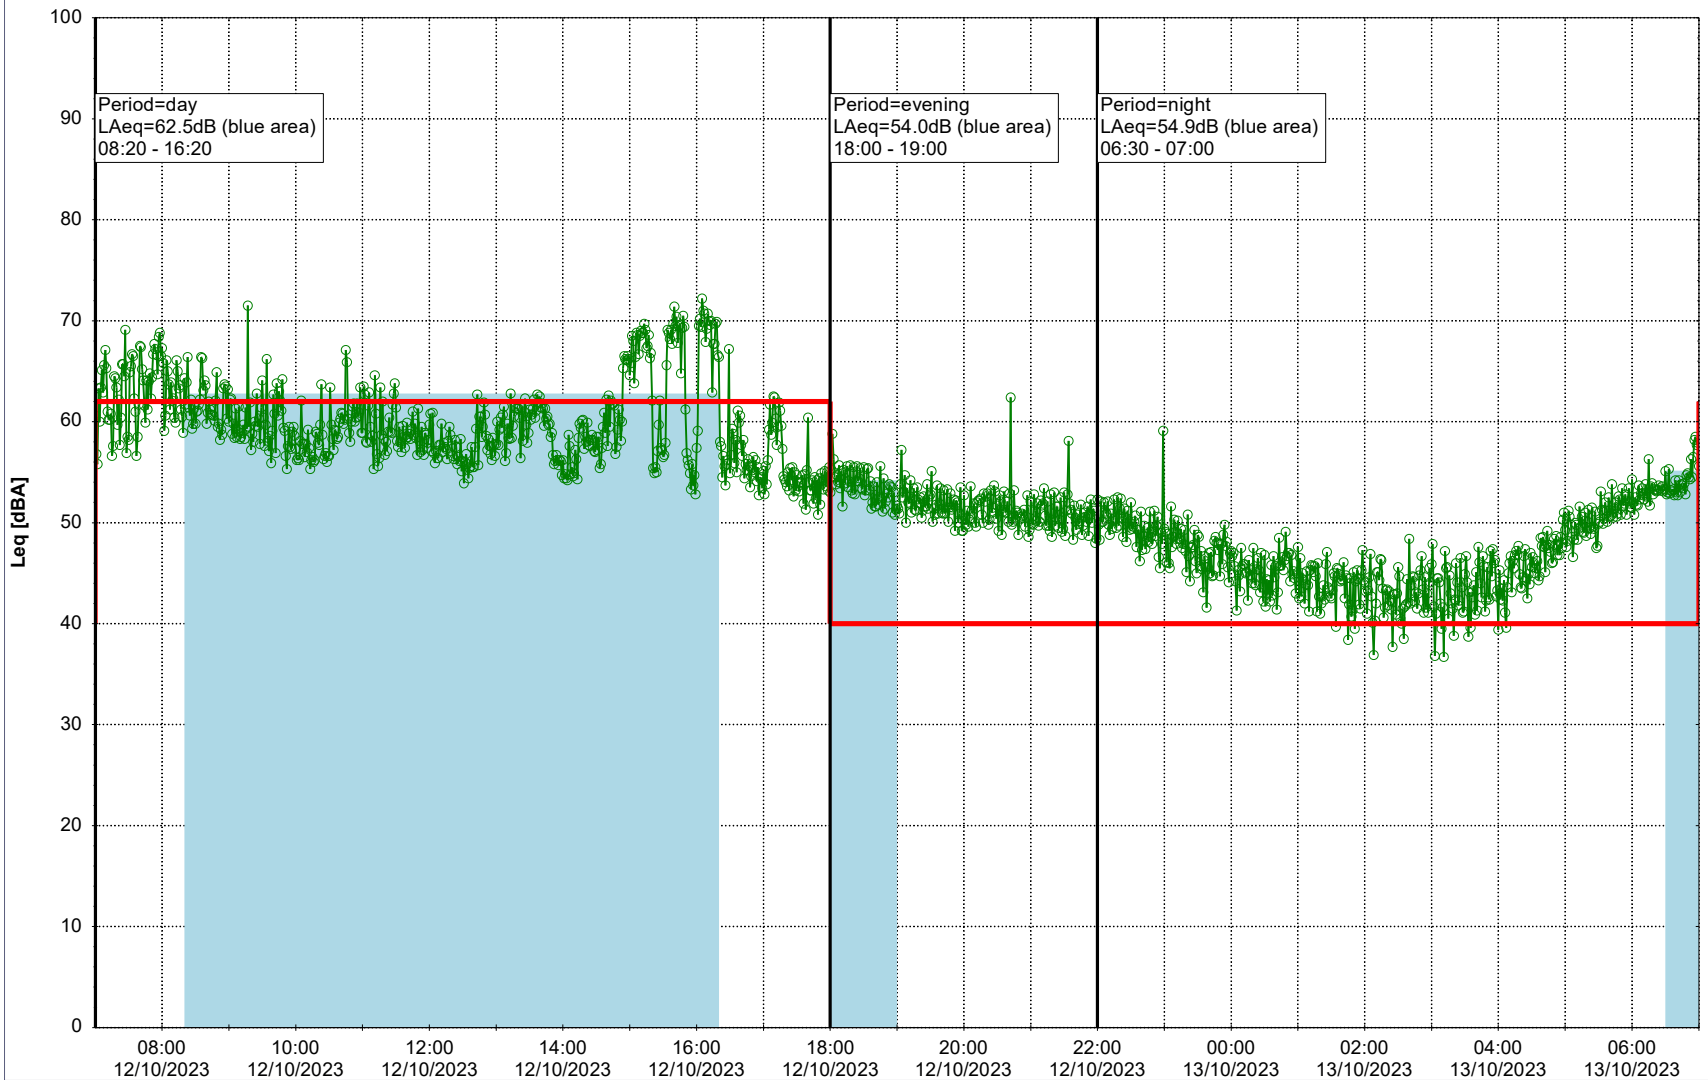

0 5 10 15 20 [m]

Remarks

...

Noise Time Related Diagram

12/10/2023
13/10/2023

○○○○ SLU_NS01

Project: Kronos Sydhavnen
Construction: Sluseholmen
Location: N-V

Plan View

Remarks

...

Noise Time Related Diagram

13/10/2023
14/10/2023

SLU_NS01

Project: Kronos Sydhavnen
Construction: Sluseholmen
Location: N-V

Plan View

0 5 10 15 20 [m]

Remarks

...

Noise Time Related Diagram

14/10/2023
15/10/2023

○○○○ SLU_NS01

Project: Kronos Sydhavnen
Construction: Sluseholmen
Location: N-V

Plan View

0 5 10 15 20 [m]