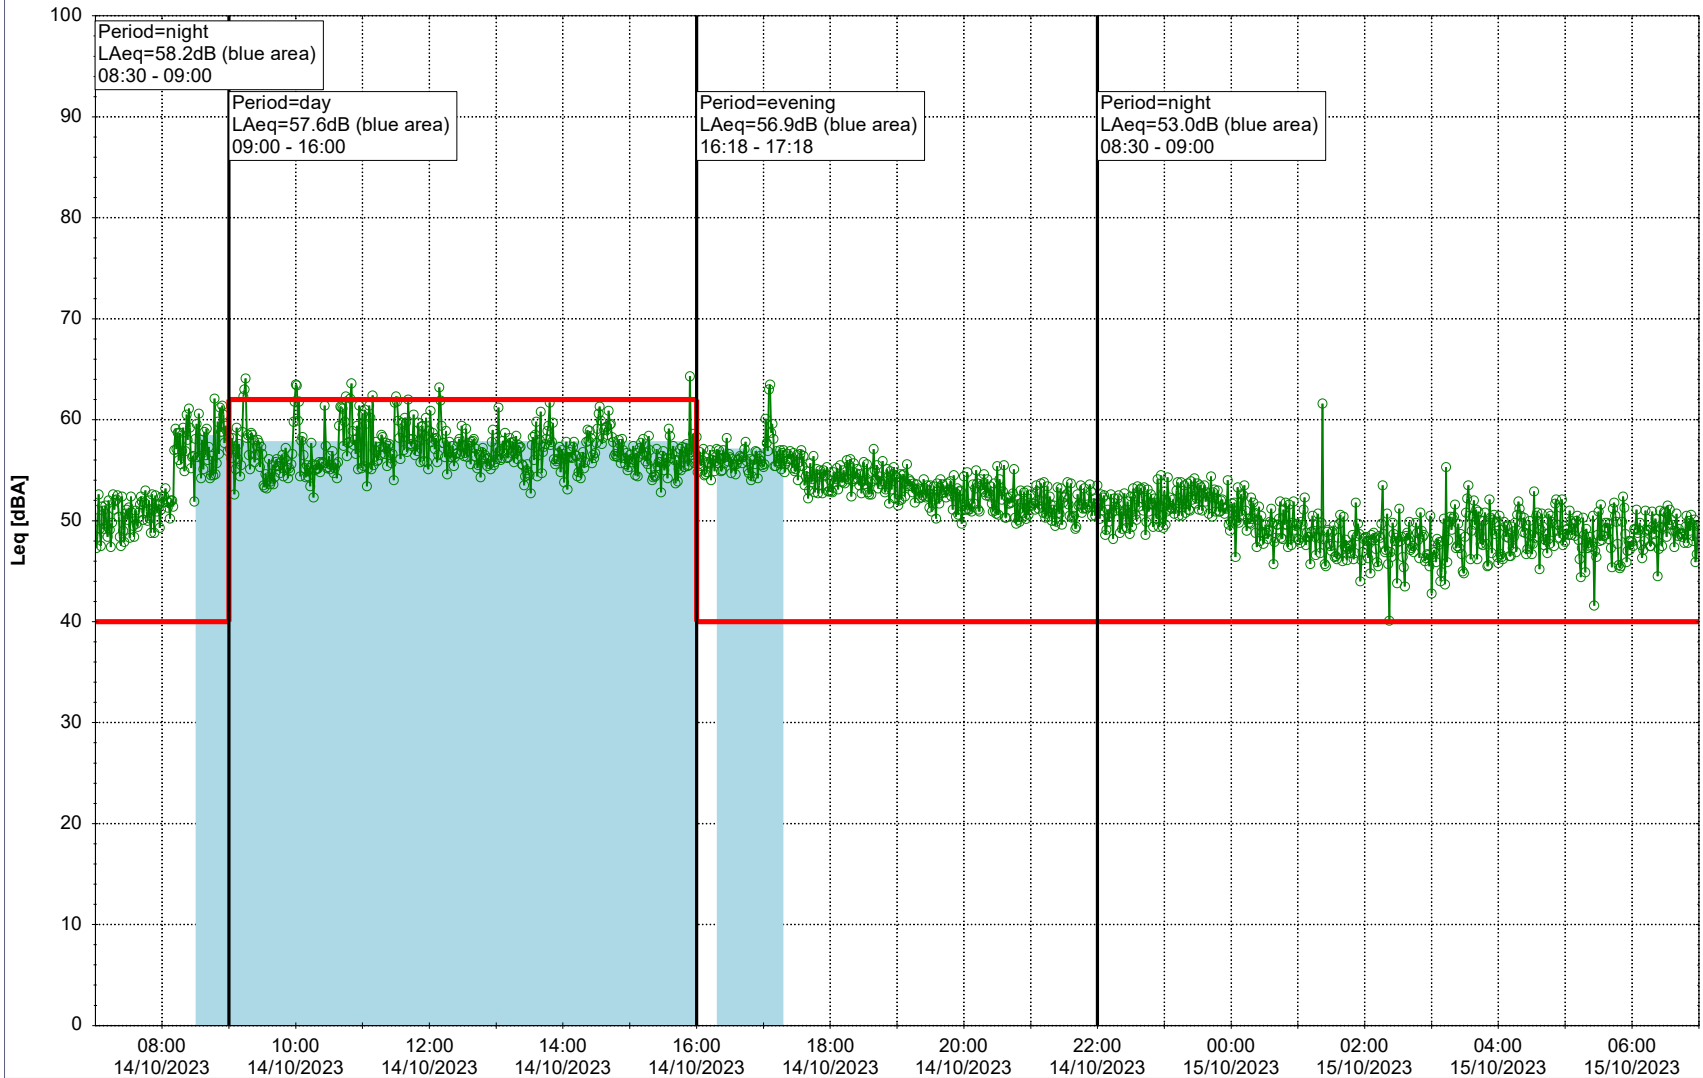

Remarks

...

Noise Time Related Diagram

13/10/2023
14/10/2023

SLU_NS01

Project: Kronos Sydhavnen
Construction: Sluseholmen
Location: N-V

Plan View

0 5 10 15 20 [m]

Remarks

...

Noise Time Related Diagram

14/10/2023
15/10/2023

○○○○ SLU_NS01

Project: Kronos Sydhavnen
Construction: Sluseholmen
Location: N-V

Plan View

0 5 10 15 20 [m]