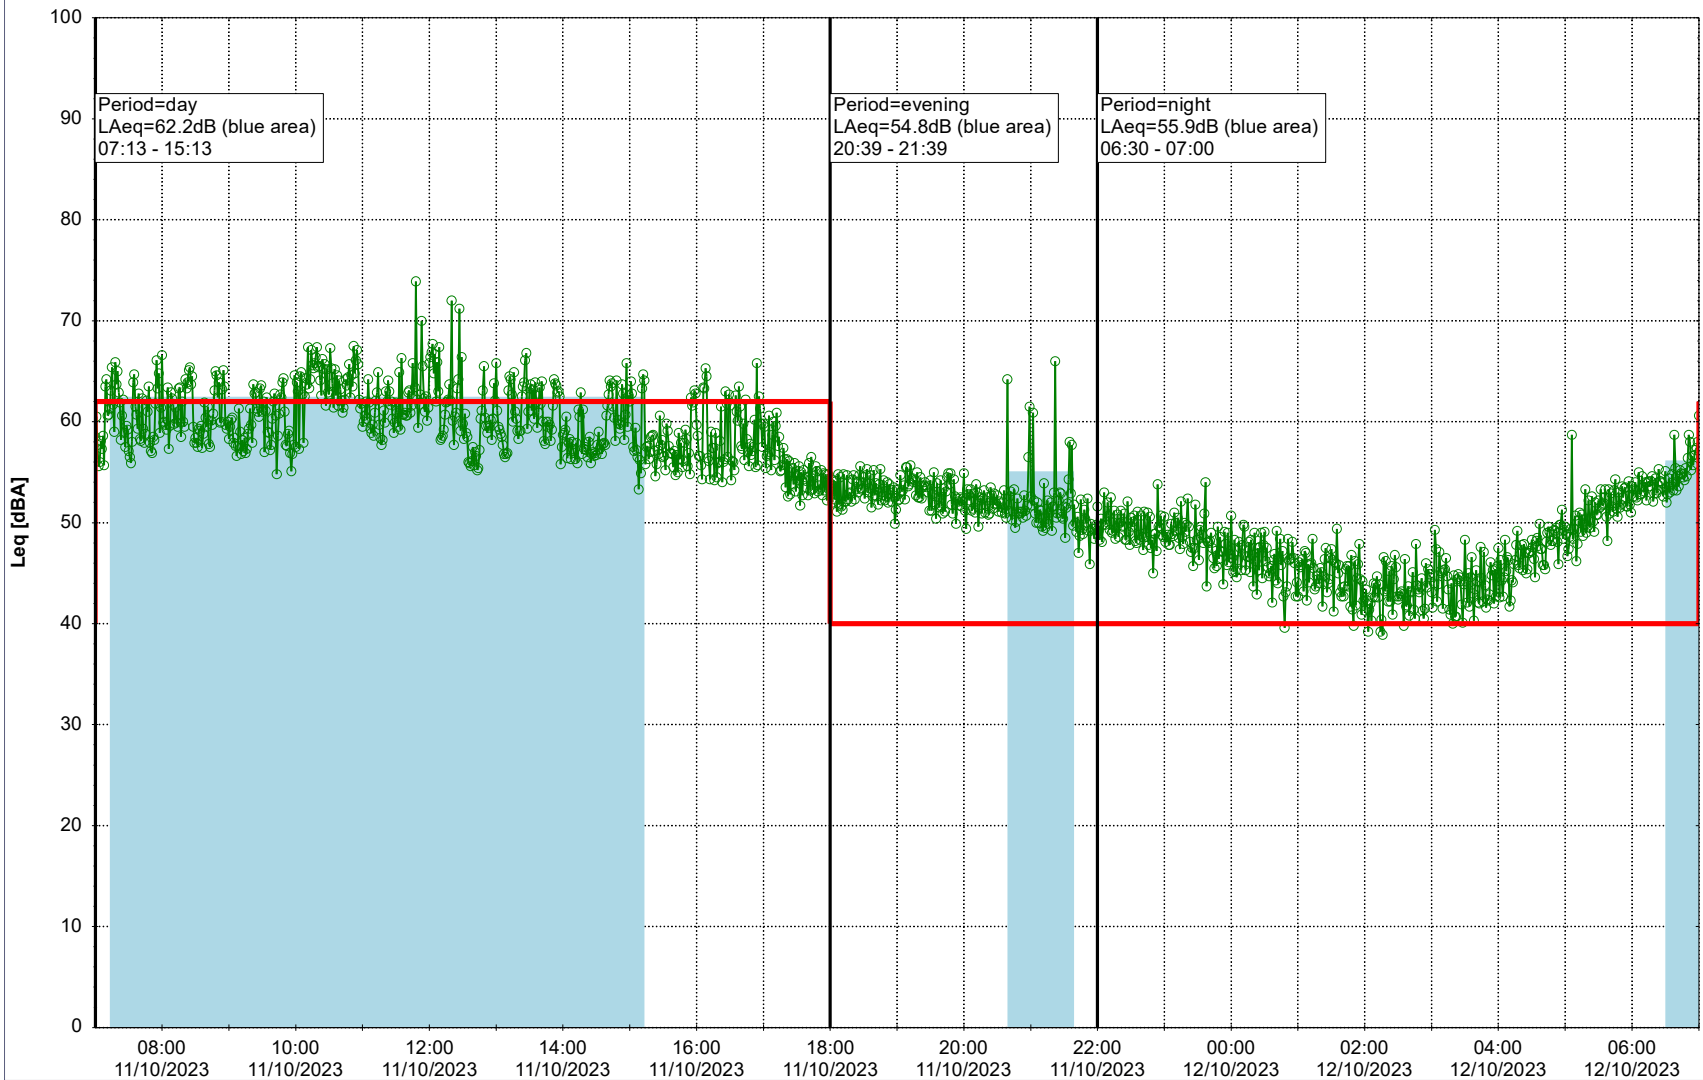

0 5 10 15 20 [m]

Remarks

...

Noise Time Related Diagram

11/10/2023
12/10/2023

○○○○ SLU_NS01

Project: Kronos Sydhavnen
Construction: Sluseholmen
Location: N-V

Plan View

0 5 10 15 20 [m]

Remarks

...

Noise Time Related Diagram

12/10/2023
13/10/2023

○○○○ SLU_NS01

Project: Kronos Sydhavnen
Construction: Sluseholmen
Location: N-V

Plan View

Remarks

...

Noise Time Related Diagram

13/10/2023
14/10/2023

SLU_NS01

Project: Kronos Sydhavnen
Construction: Sluseholmen
Location: N-V

Plan View

0 5 10 15 20 [m]

Remarks

...

Noise Time Related Diagram

14/10/2023
15/10/2023

○○○○ SLU_NS01

Project: Kronos Sydhavnen
Construction: Sluseholmen
Location: N-V

Plan View

0 5 10 15 20 [m]