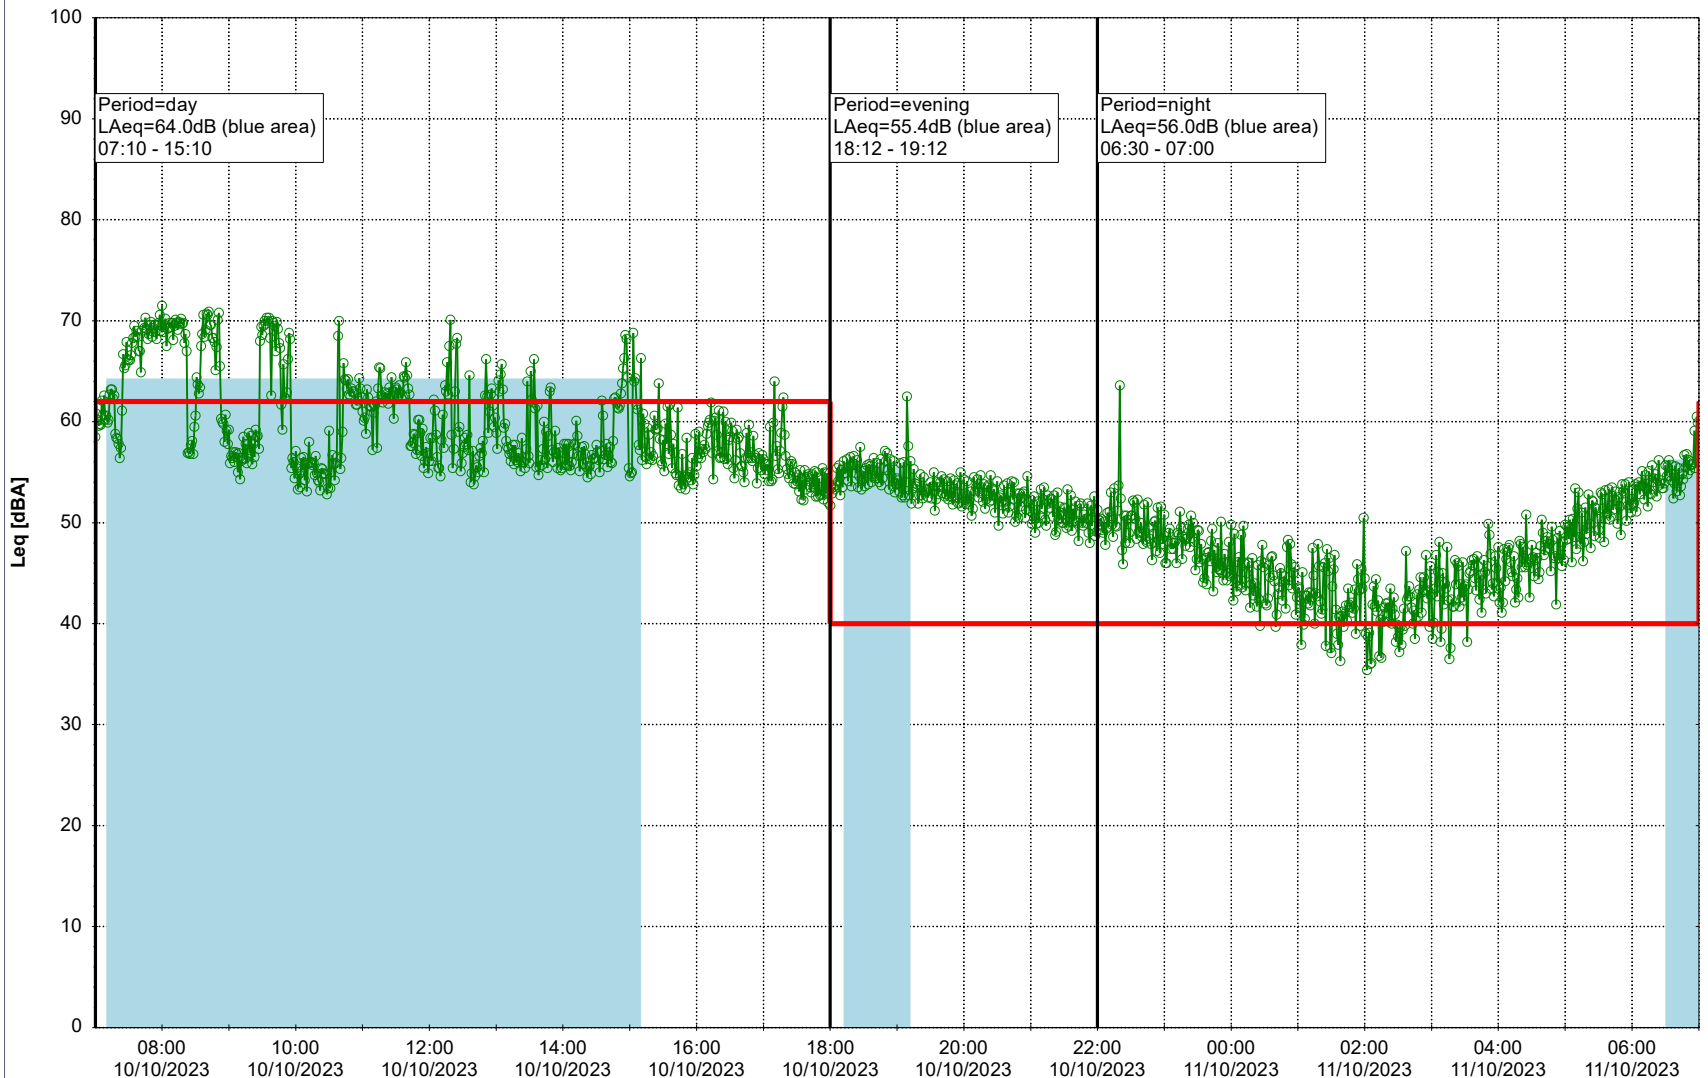

Plan View

Remarks

...

Noise Time Related Diagram

10/10/2023
11/10/2023

○○○○ SLU_NS01

Project: Kronos Sydhavnen
Construction: Sluseholmen
Location: N-V

Plan View

0 5 10 15 20 [m]

Remarks

...

Noise Time Related Diagram

11/10/2023
12/10/2023

○○○○ SLU_NS01

Project: Kronos Sydhavnen
Construction: Sluseholmen
Location: N-V

Plan View

Remarks

...

Noise Time Related Diagram

13/10/2023
14/10/2023

SLU_NS01

Project: Kronos Sydhavnen
Construction: Sluseholmen
Location: N-V

Plan View

0 5 10 15 20 [m]

Remarks

...

Noise Time Related Diagram

14/10/2023
15/10/2023

○○○○ SLU_NS01

Project: Kronos Sydhavnen
Construction: Sluseholmen
Location: N-V

Plan View

0 5 10 15 20 [m]