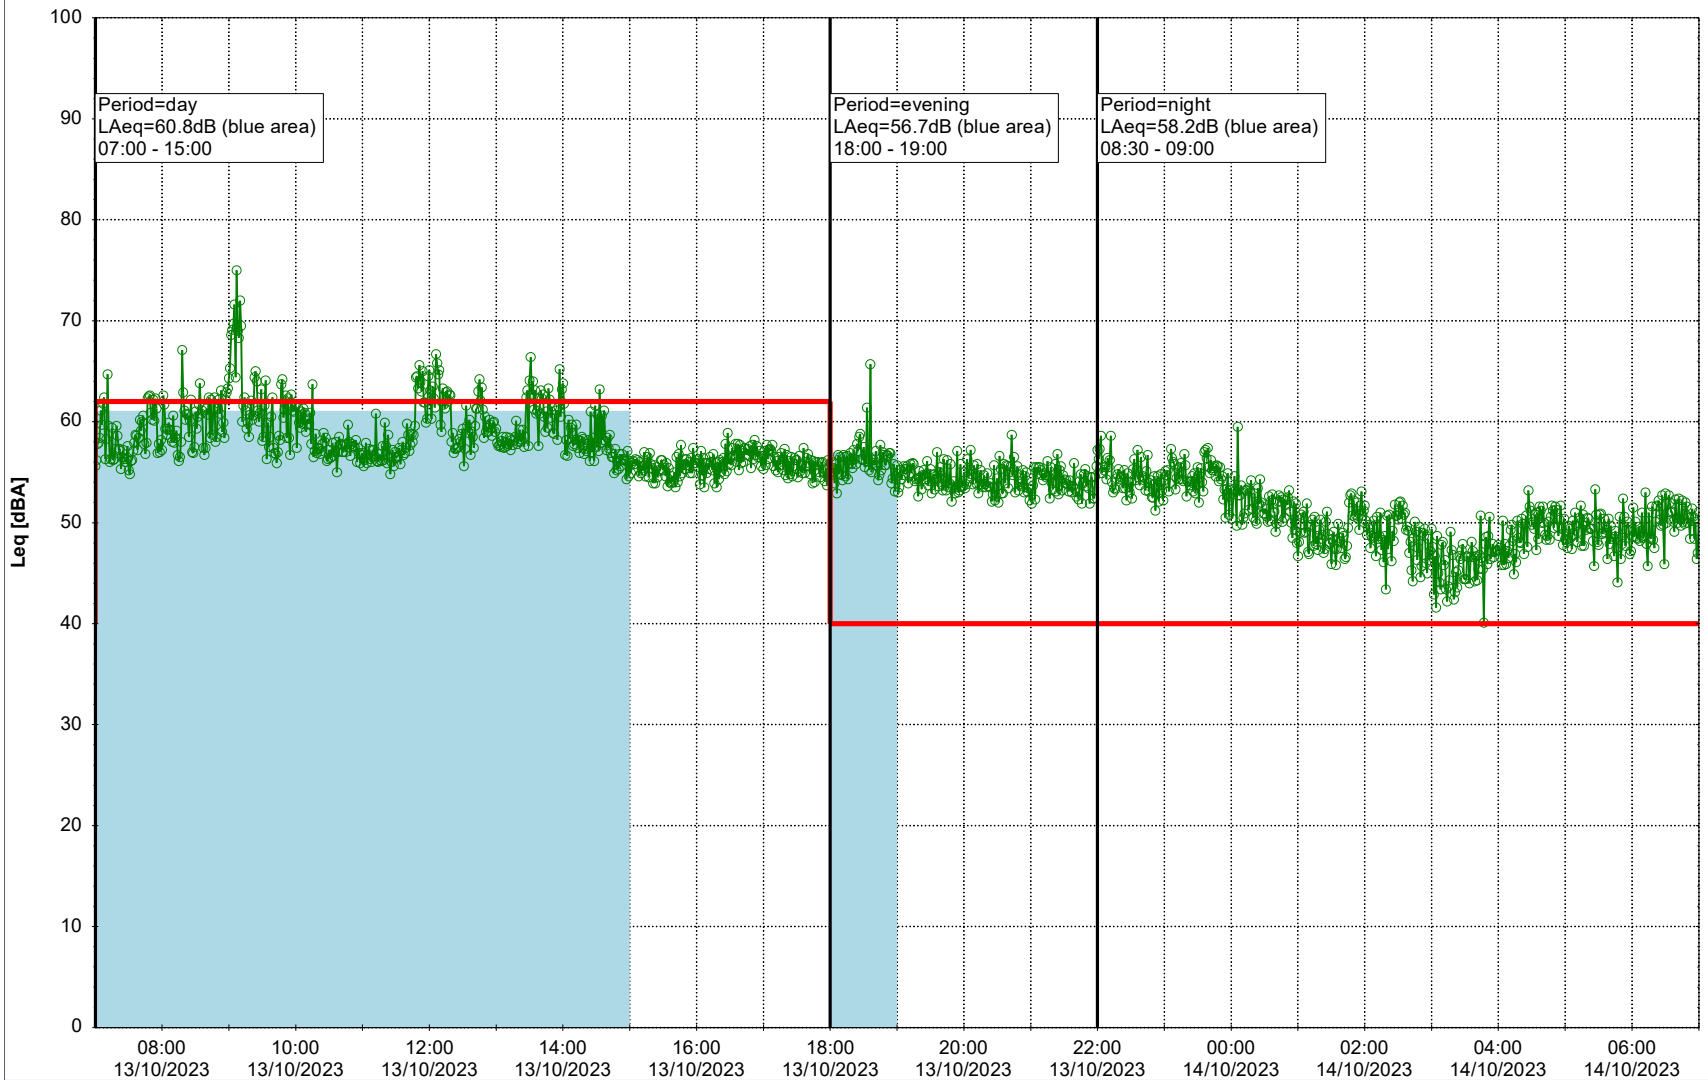

0 5 10 15 20 [m]

Remarks

...

Noise Time Related Diagram

12/10/2023
13/10/2023

○○○○ SLU_NS01

Project: Kronos Sydhavnen
Construction: Sluseholmen
Location: N-V

Plan View

Remarks

...

Noise Time Related Diagram

13/10/2023
14/10/2023

SLU_NS01

Project: Kronos Sydhavnen
Construction: Sluseholmen
Location: N-V

Plan View

0 5 10 15 20 [m]

Remarks

...

Noise Time Related Diagram

14/10/2023
15/10/2023

○○○○ SLU_NS01

Project: Kronos Sydhavnen
Construction: Sluseholmen
Location: N-V

Plan View

0 5 10 15 20 [m]