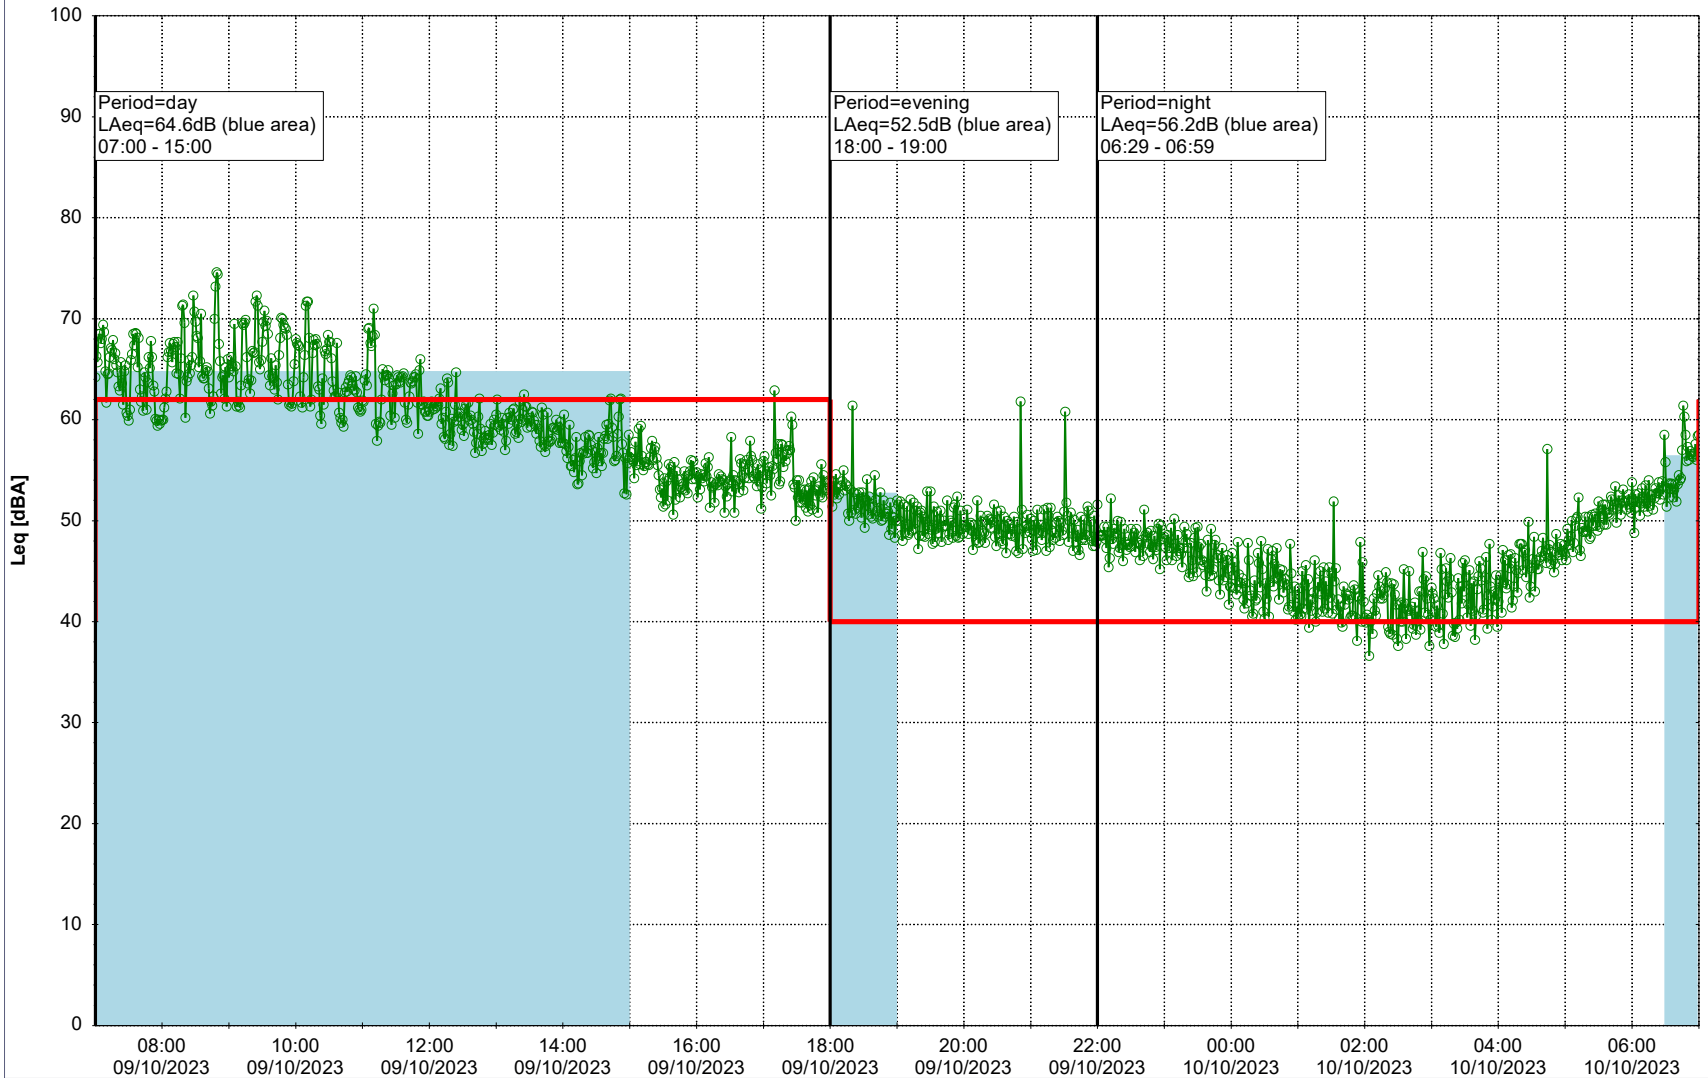

Project: Kronos Sydhavnen
Construction: Sluseholmen
Location: N-V

Plan View

Remarks

...

Noise Time Related Diagram

09/10/2023
10/10/2023

○○○○ SLU_NS01

Project: Kronos Sydhavnen
Construction: Sluseholmen
Location: N-V

Plan View

Remarks

...

Noise Time Related Diagram

10/10/2023
11/10/2023

○○○○ SLU_NS01

Project: Kronos Sydhavnen
Construction: Sluseholmen
Location: N-V

Plan View

Remarks

...

Noise Time Related Diagram

13/10/2023
14/10/2023

SLU_NS01

Project: Kronos Sydhavnen
Construction: Sluseholmen
Location: N-V

Plan View

0 5 10 15 20 [m]

Remarks

...

Noise Time Related Diagram

14/10/2023
15/10/2023

○○○○ SLU_NS01

Project: Kronos Sydhavnen
Construction: Sluseholmen
Location: N-V

Plan View

0 5 10 15 20 [m]