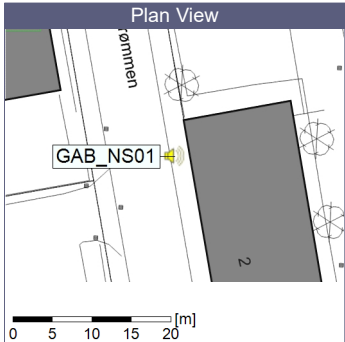

Project: Kronos Sydhavnen
Construction: Gåsebæk
Location: N-V

27/07/2020
28/07/2020

Remarks

...

Noise Time Related Diagram

○○○ GAB_NS01

Project: Kronos Sydhavnen
Construction: Gåsebæk
Location: N-V

28/07/2020
29/07/2020