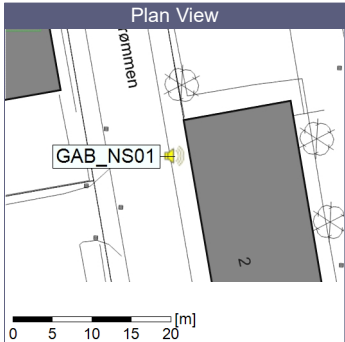

Noise Time Related Diagram

○○○ GAB_NS01

Project: Kronos Sydhavnen
Construction: Gåsebæk
Location: N-V

30/07/2020
31/07/2020

Noise Time Related Diagram

○○○ GAB_NS01

Remarks

...