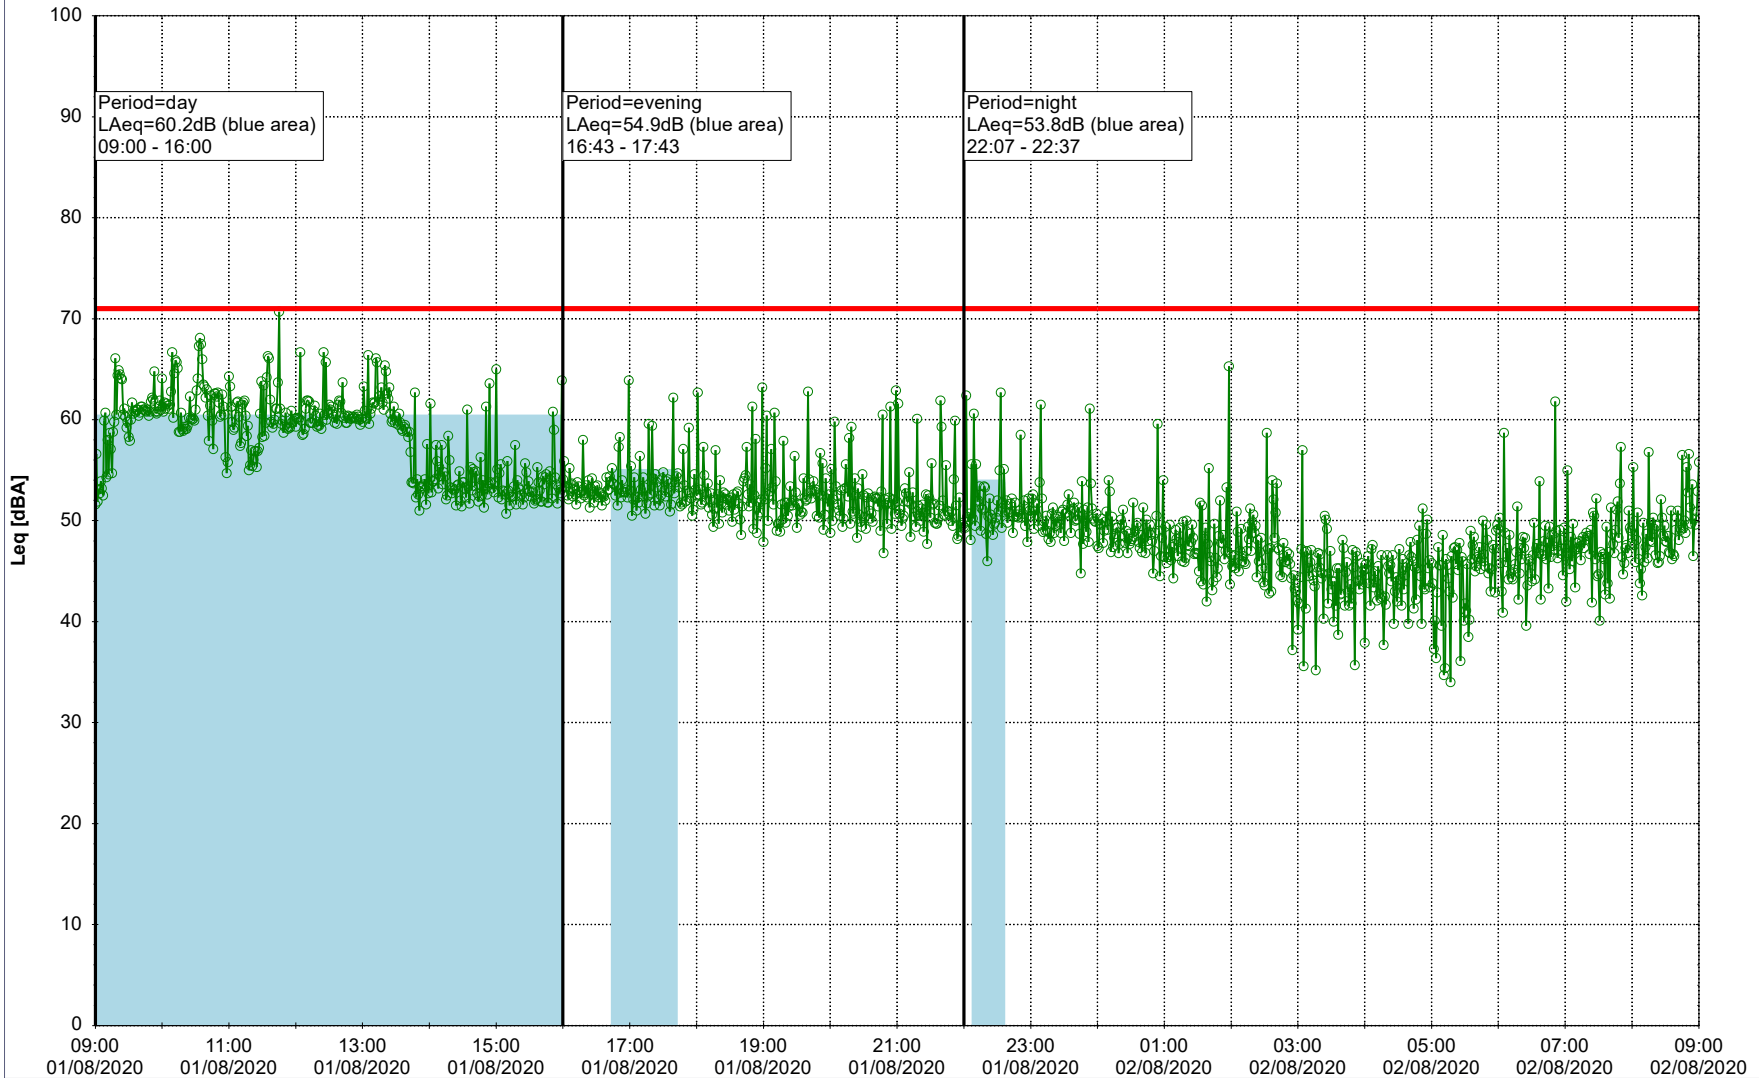

Project: Kronos Sydhavnen
Construction: Gåsebæk
Location: N-V

31/07/2020
01/08/2020

Remarks

...

Noise Time Related Diagram

○○○ GAB_NS01

Project: Kronos Sydhavnen
Construction: Gåsebæk
Location: N-V

01/08/2020
02/08/2020

Remarks

...

Noise Time Related Diagram

○○○ GAB_NS01

Project: Kronos Sydhavnen
Construction: Gåsebæk
Location: N-V

02/08/2020
03/08/2020

Remarks

...