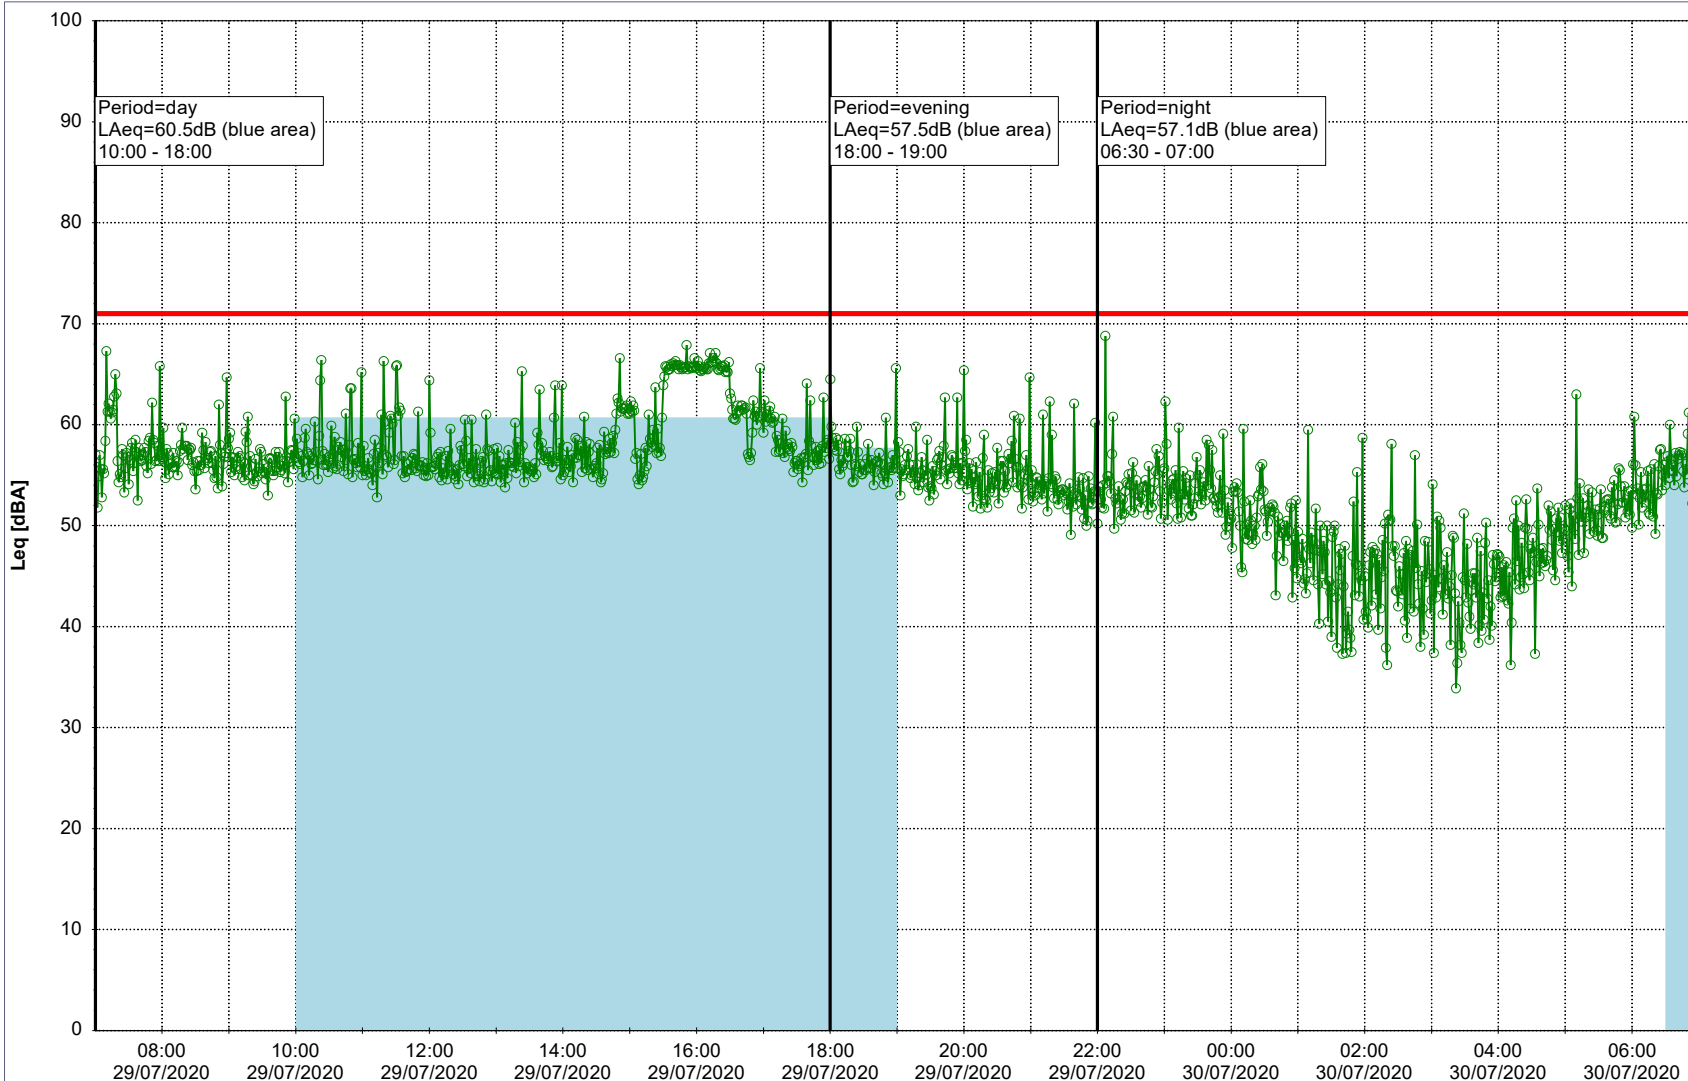

Remarks

...

Noise Time Related Diagram

○○○○ GAB_NS01

Project: Kronos Sydhavnen
Construction: Gåsebæk
Location: N-V

29/07/2020
30/07/2020

Remarks

...

Noise Time Related Diagram

○○○ GAB_NS01

Project: Kronos Sydhavnen
Construction: Gåsebæk
Location: N-V

30/07/2020
31/07/2020

Noise Time Related Diagram

○○○ GAB_NS01

Remarks

...

Project: Kronos Sydhavnen
Construction: Gåsebæk
Location: N-V

31/07/2020
01/08/2020

Remarks

...

Noise Time Related Diagram

○○○ GAB_NS01

Project: Kronos Sydhavnen
Construction: Gåsebæk
Location: N-V

01/08/2020
02/08/2020

Remarks

...

Noise Time Related Diagram

○○○ GAB_NS01

Project: Kronos Sydhavnen
Construction: Gåsebæk
Location: N-V

02/08/2020
03/08/2020

Remarks

...