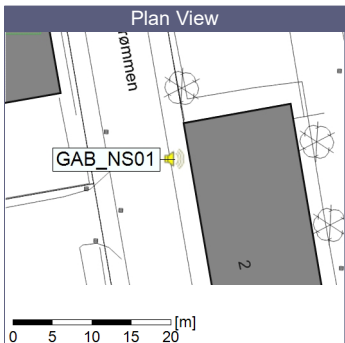

Remarks

...

Noise Time Related Diagram

○○○○ GAB_NS01

Project: Kronos Sydhavnen
Construction: Gåsebæk
Location: N-V

29/07/2020
30/07/2020

Remarks

...