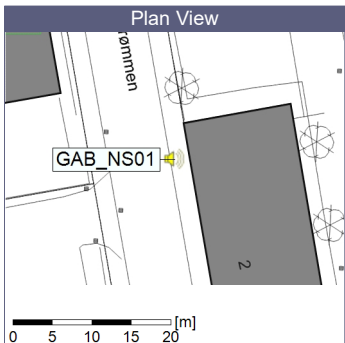

Remarks

...

Noise Time Related Diagram

○○○ GAB_NS01

Project: Kronos Sydhavnen
Construction: Gåsebæk
Location: N-V

02/08/2020
03/08/2020

Remarks

...