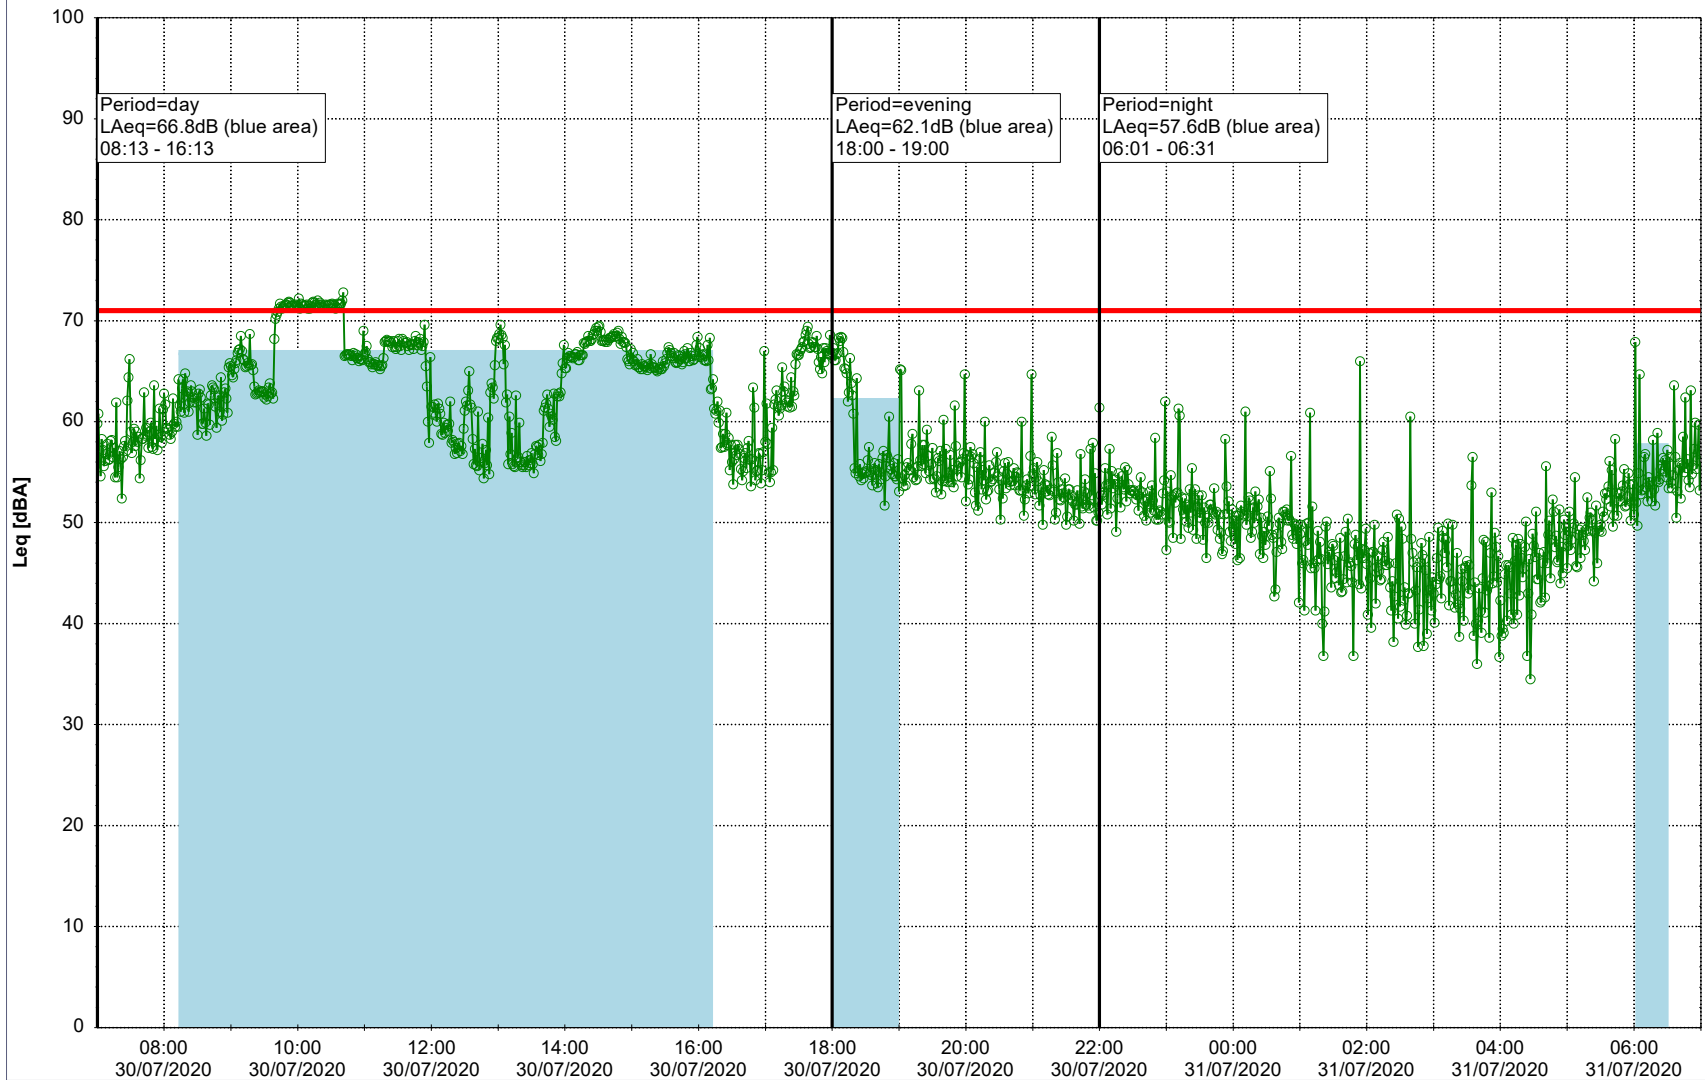

Remarks

...

Noise Time Related Diagram

○○○○ GAB_NS01

Project: Kronos Sydhavnen
Construction: Gåsebæk
Location: N-V

29/07/2020
30/07/2020

Remarks

...

Noise Time Related Diagram

○○○ GAB_NS01

Project: Kronos Sydhavnen
Construction: Gåsebæk
Location: N-V

30/07/2020
31/07/2020

Noise Time Related Diagram

○○○ GAB_NS01

Remarks

...

Project: Kronos Sydhavnen
Construction: Gåsebæk
Location: N-V

31/07/2020
01/08/2020

Remarks

...

Noise Time Related Diagram

○○○ GAB_NS01

Project: Kronos Sydhavnen
Construction: Gåsebæk
Location: N-V

01/08/2020
02/08/2020

Remarks

...

Noise Time Related Diagram

○○○ GAB_NS01

Project: Kronos Sydhavnen
Construction: Gåsebæk
Location: N-V

02/08/2020
03/08/2020

Remarks

...