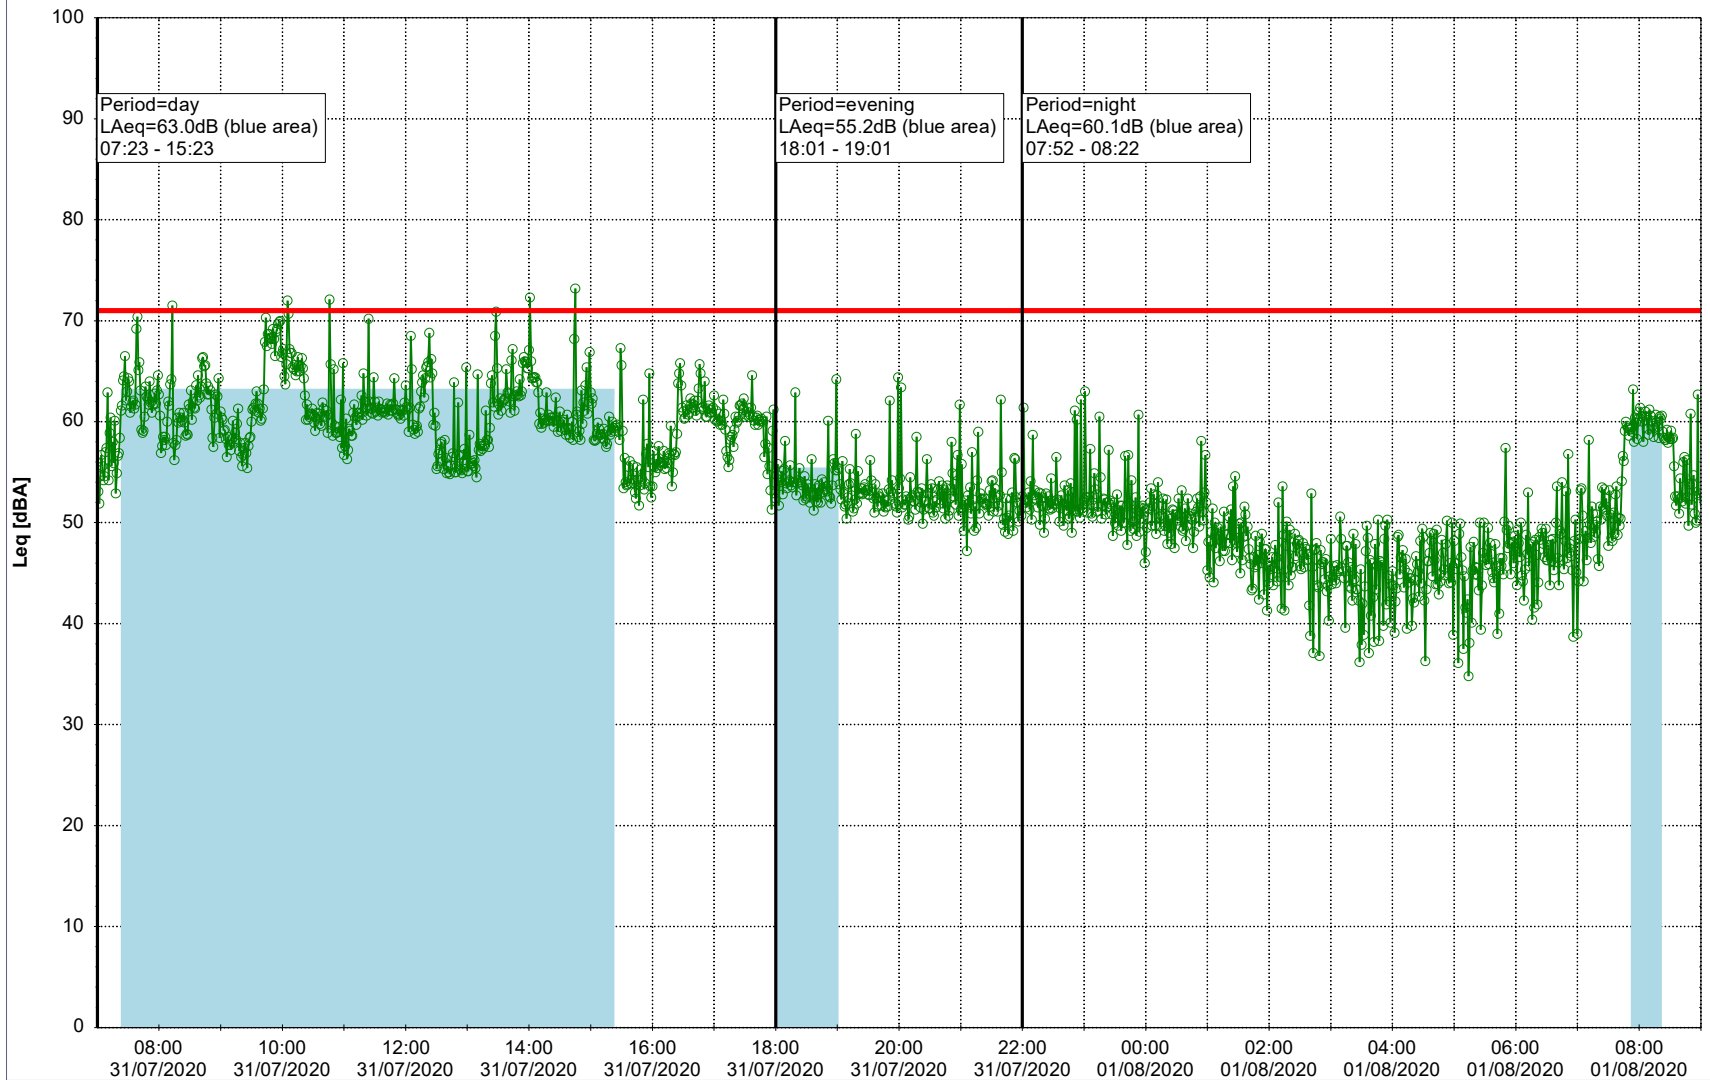

Noise Time Related Diagram

○○○ GAB_NS01

Project: Kronos Sydhavnen
Construction: Gåsebæk
Location: N-V

30/07/2020
31/07/2020

Noise Time Related Diagram

○○○ GAB_NS01

Remarks

...

Project: Kronos Sydhavnen
Construction: Gåsebæk
Location: N-V

31/07/2020
01/08/2020

Remarks

...

Noise Time Related Diagram

○○○ GAB_NS01

Project: Kronos Sydhavnen
Construction: Gåsebæk
Location: N-V

01/08/2020
02/08/2020

Remarks

...

Noise Time Related Diagram

○○○ GAB_NS01

Project: Kronos Sydhavnen
Construction: Gåsebæk
Location: N-V

02/08/2020
03/08/2020

Remarks

...