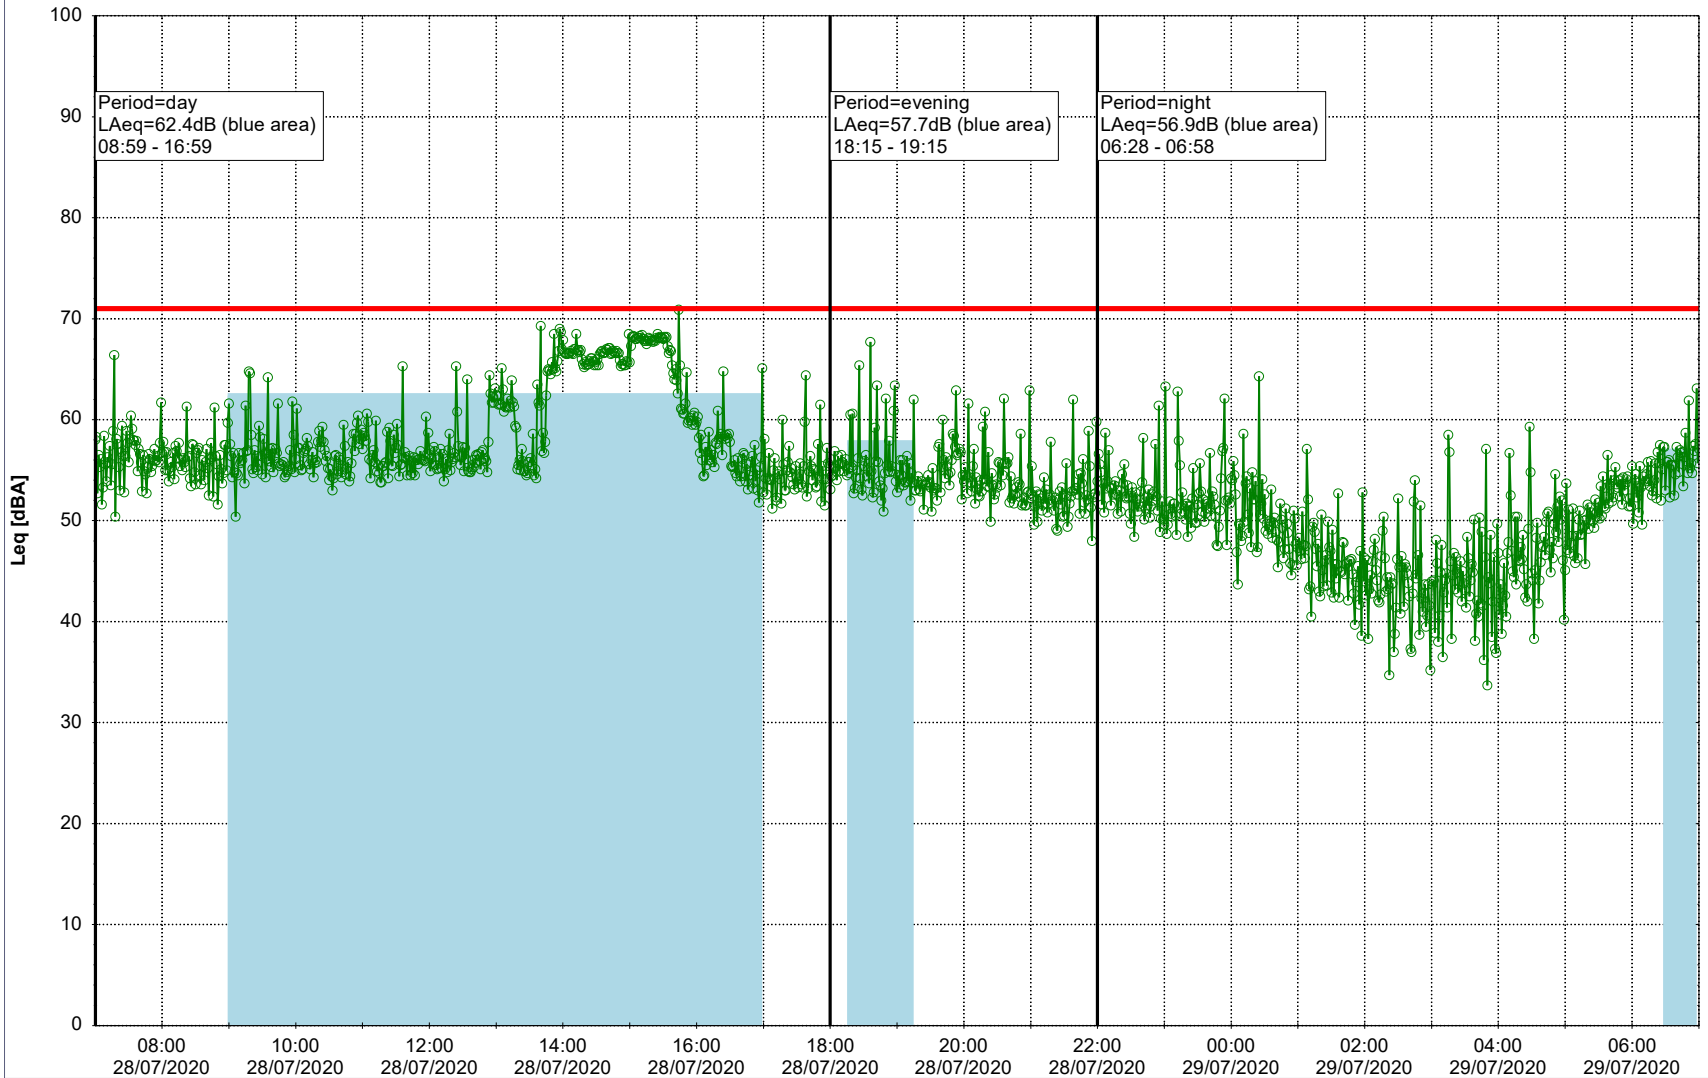

Project: Kronos Sydhavnen
Construction: Gåsebæk
Location: N-V

27/07/2020
28/07/2020

Remarks

...

Noise Time Related Diagram

○○○ GAB_NS01

Project: Kronos Sydhavnen
Construction: Gåsebæk
Location: N-V

28/07/2020
29/07/2020

Remarks

...

Noise Time Related Diagram

○○○○ GAB_NS01

Project: Kronos Sydhavnen
Construction: Gåsebæk
Location: N-V

29/07/2020
30/07/2020

Remarks

...

Noise Time Related Diagram

○○○ GAB_NS01

Project: Kronos Sydhavnen
Construction: Gåsebæk
Location: N-V

30/07/2020
31/07/2020

Noise Time Related Diagram

○○○ GAB_NS01

Remarks

...

Project: Kronos Sydhavnen
Construction: Gåsebæk
Location: N-V

31/07/2020
01/08/2020

Remarks

...

Noise Time Related Diagram

○○○ GAB_NS01

Project: Kronos Sydhavnen
Construction: Gåsebæk
Location: N-V

01/08/2020
02/08/2020