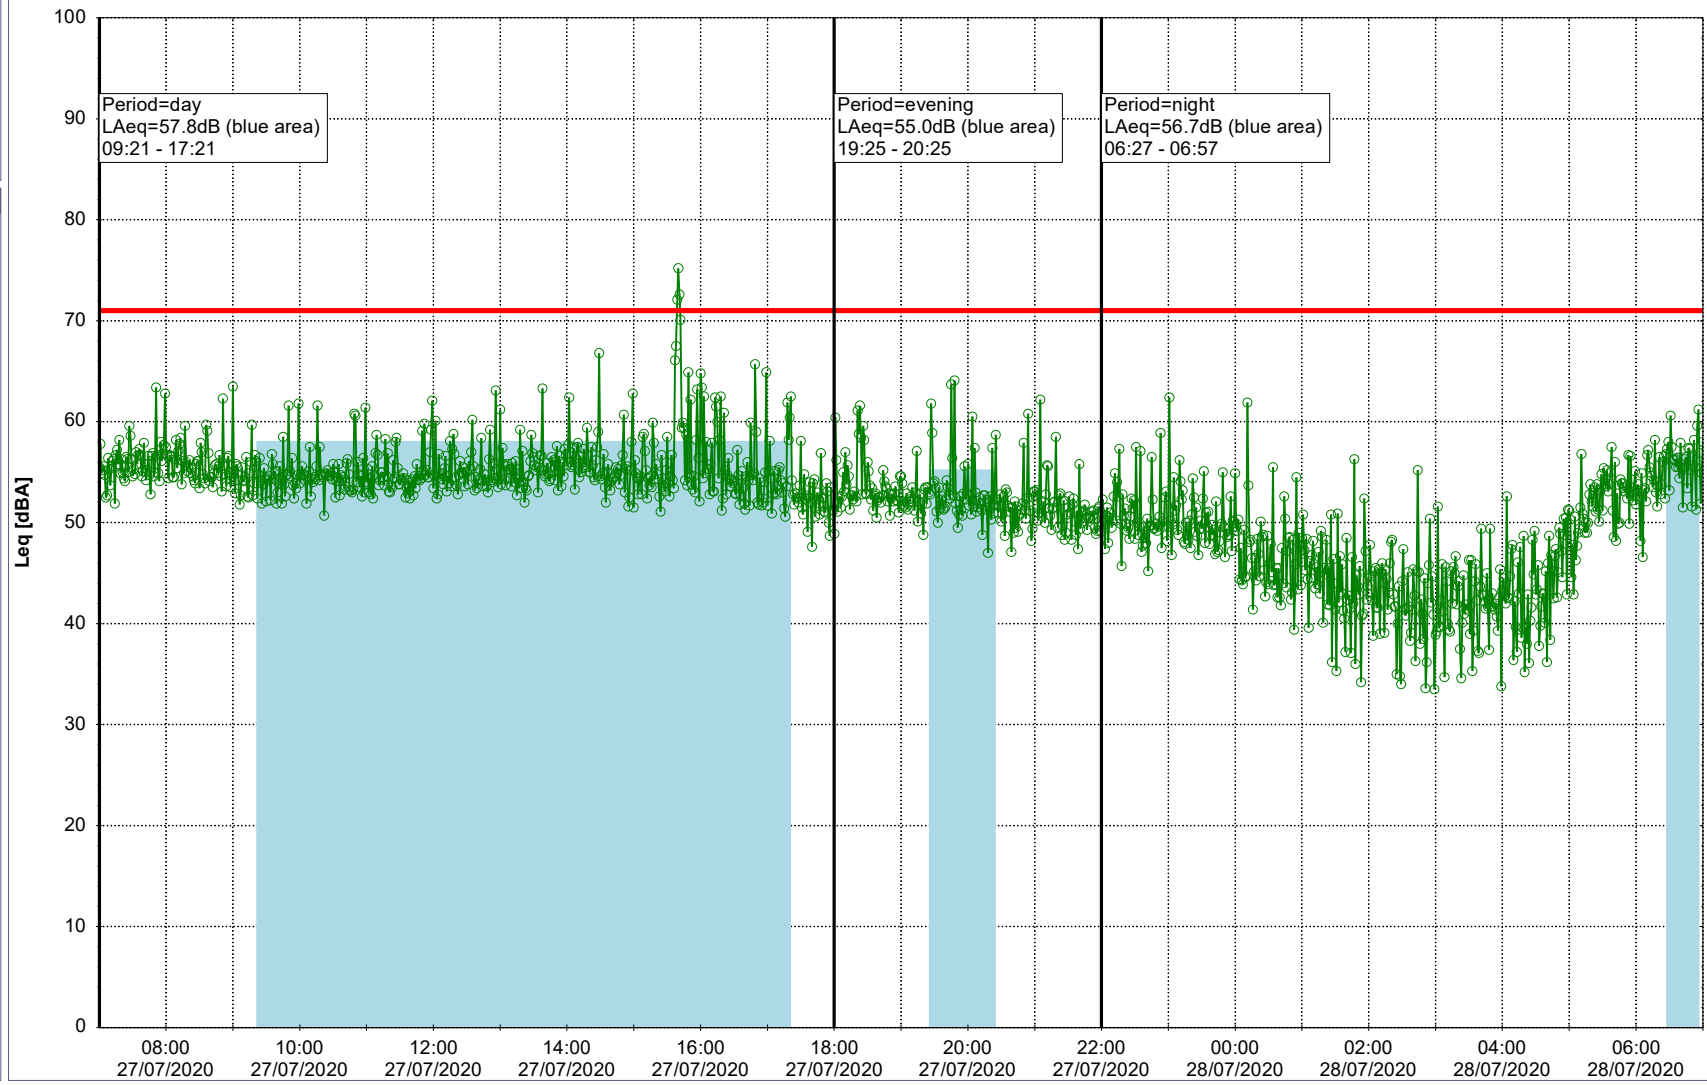

Project: Kronos Sydhavnen
Construction: Gåsebæk
Location: N-V

27/07/2020
28/07/2020

Remarks

...

Noise Time Related Diagram

○○○ GAB_NS01

Project: Kronos Sydhavnen
Construction: Gåsebæk
Location: N-V

28/07/2020
29/07/2020

Remarks

...

Noise Time Related Diagram

○○○○ GAB_NS01

Project: Kronos Sydhavnen
Construction: Gåsebæk
Location: N-V

29/07/2020
30/07/2020

Remarks

...

Noise Time Related Diagram

○○○ GAB_NS01

Project: Kronos Sydhavnen
Construction: Gåsebæk
Location: N-V

30/07/2020
31/07/2020

Noise Time Related Diagram

○○○ GAB_NS01

Remarks

...

Project: Kronos Sydhavnen
Construction: Gåsebæk
Location: N-V

31/07/2020
01/08/2020

Remarks

...

Noise Time Related Diagram

○○○ GAB_NS01

Project: Kronos Sydhavnen
Construction: Gåsebæk
Location: N-V

01/08/2020
02/08/2020